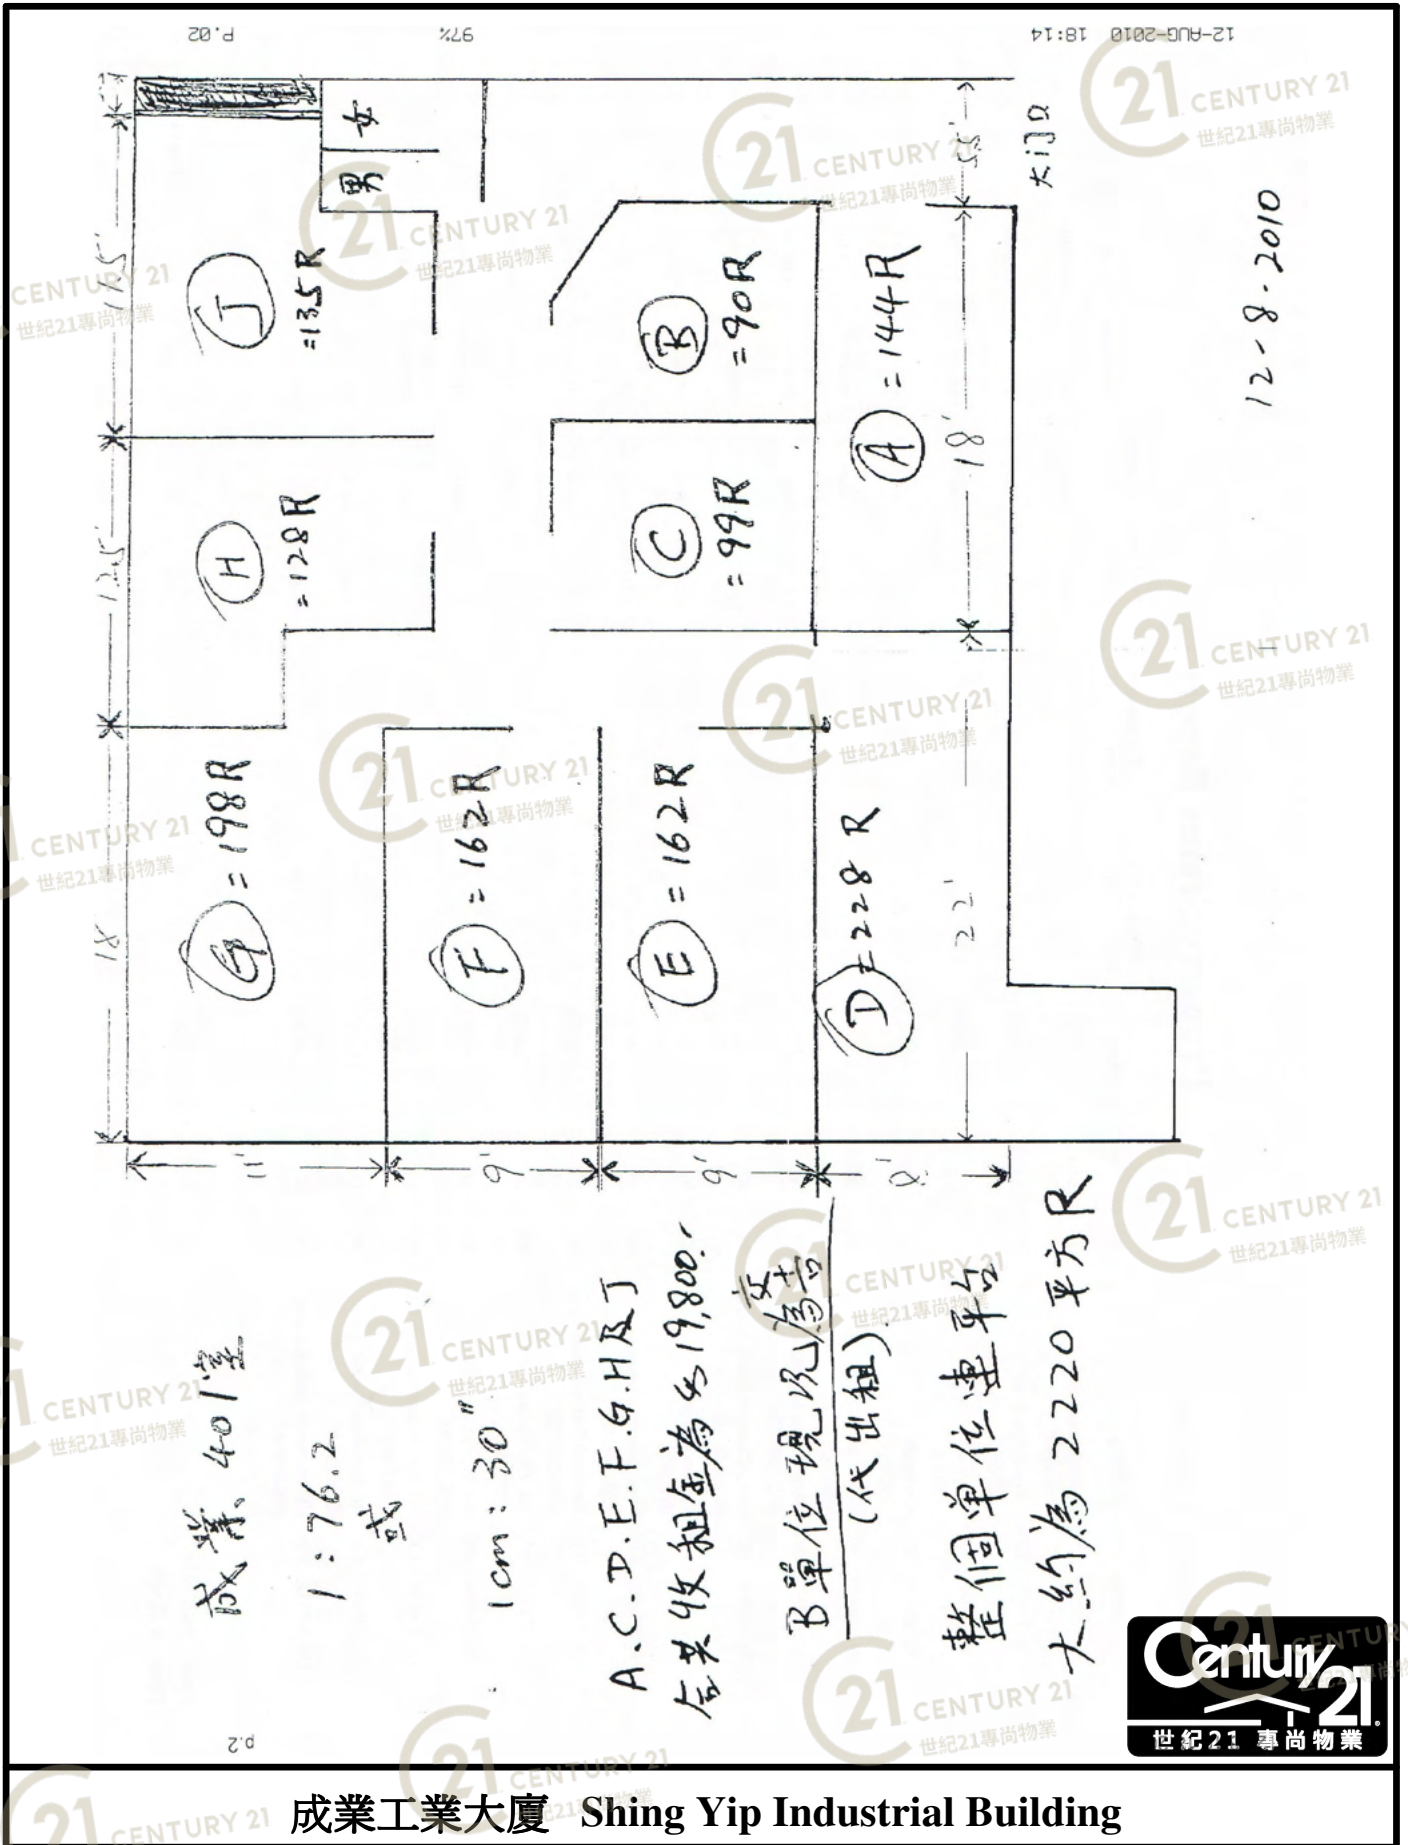

平面圖

Floor Plan

成業工業大廈 Shing Yip Industrial Building

NOT TO SCALE, FOR IDENTIFICATION PURPOSE ONLY

圖中所有數據比例，一概只作參考之用