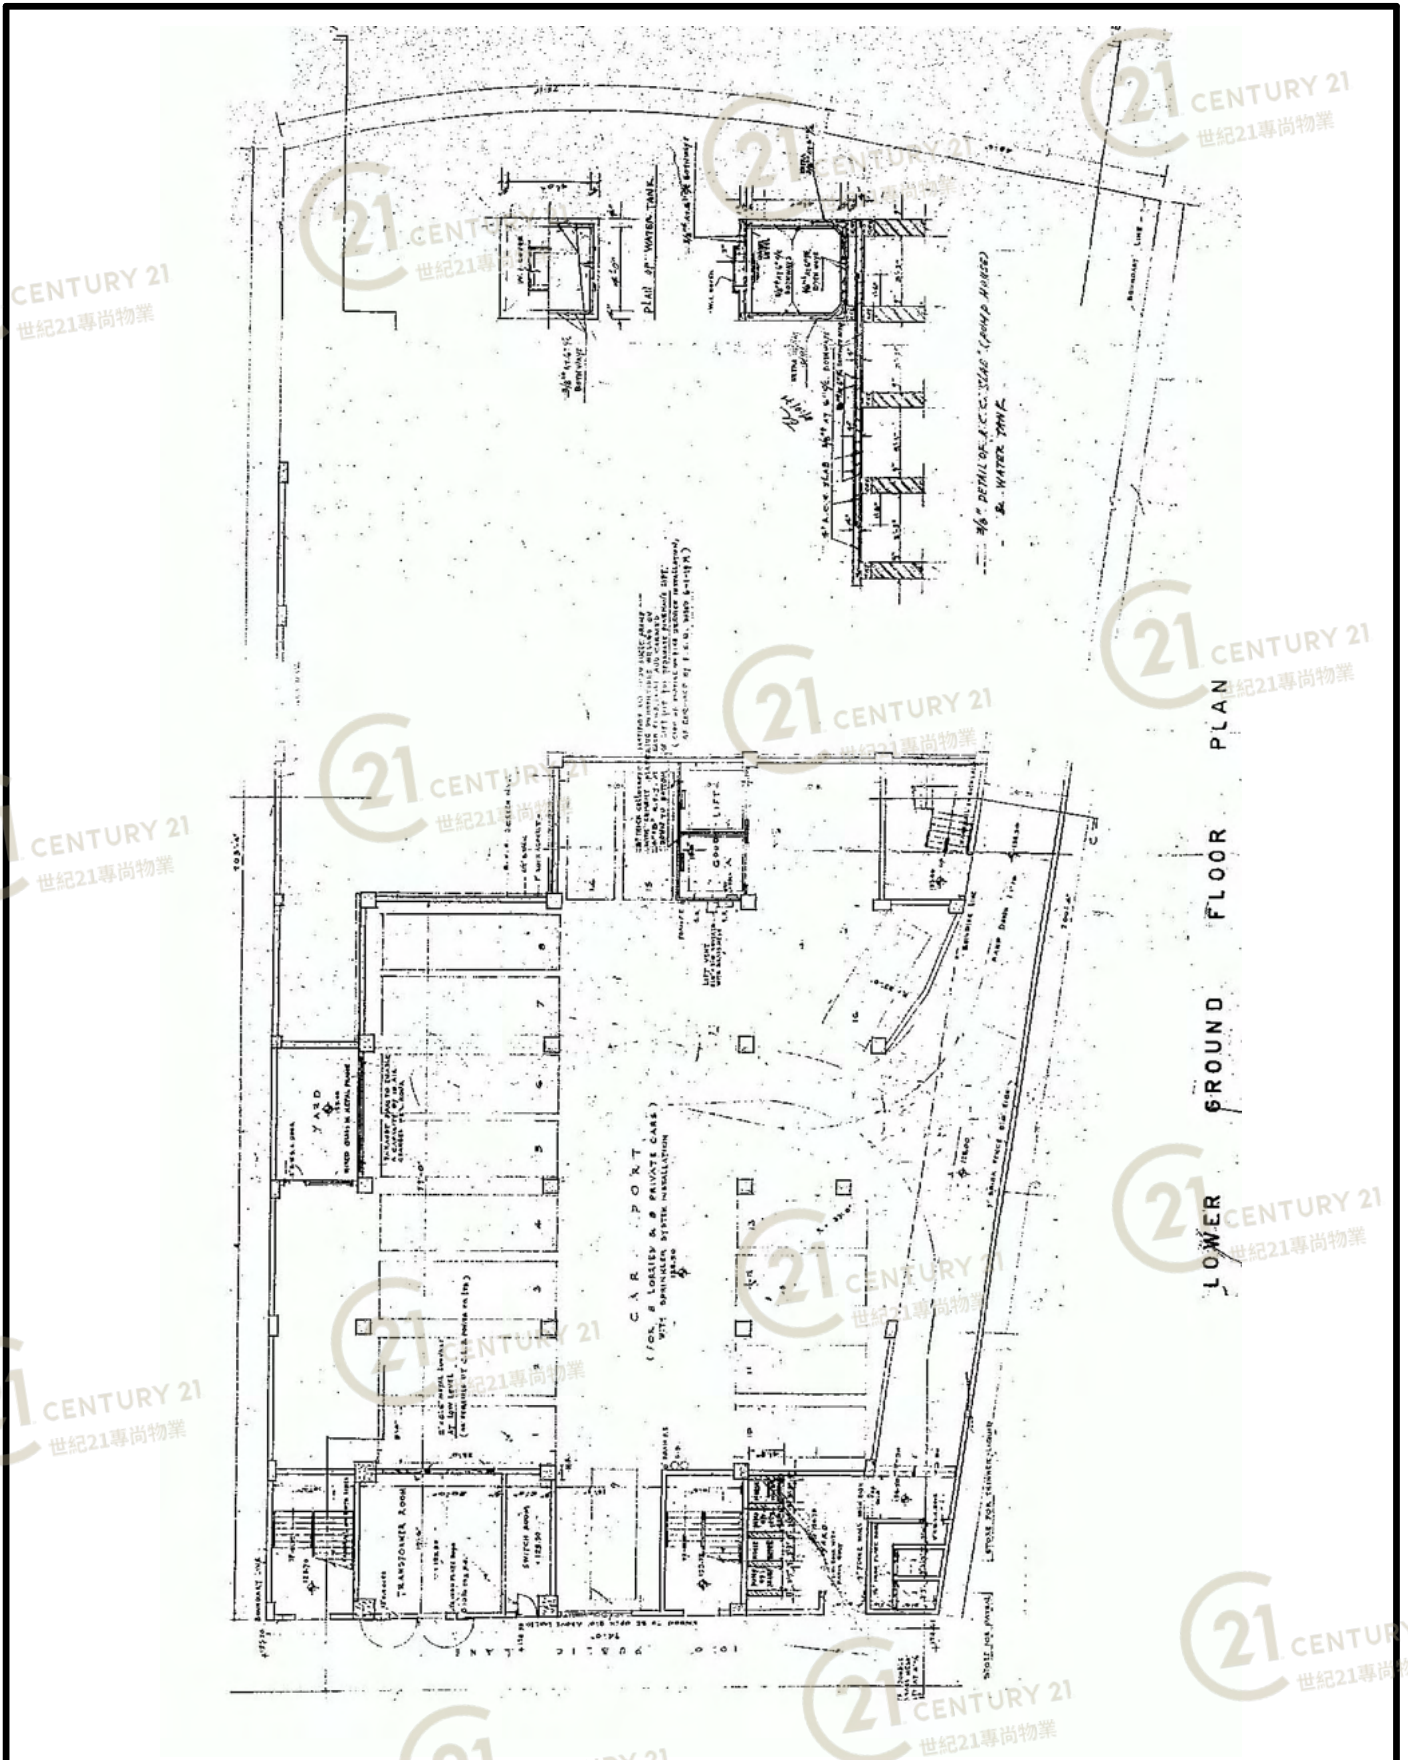

平面圖

Floor Plan

長榮工業大廈 Cheung Wing Industrial Building

NOT TO SCALE, FOR IDENTIFICATION PURPOSE ONLY
圖中所有數據比例，一概只作參考之用