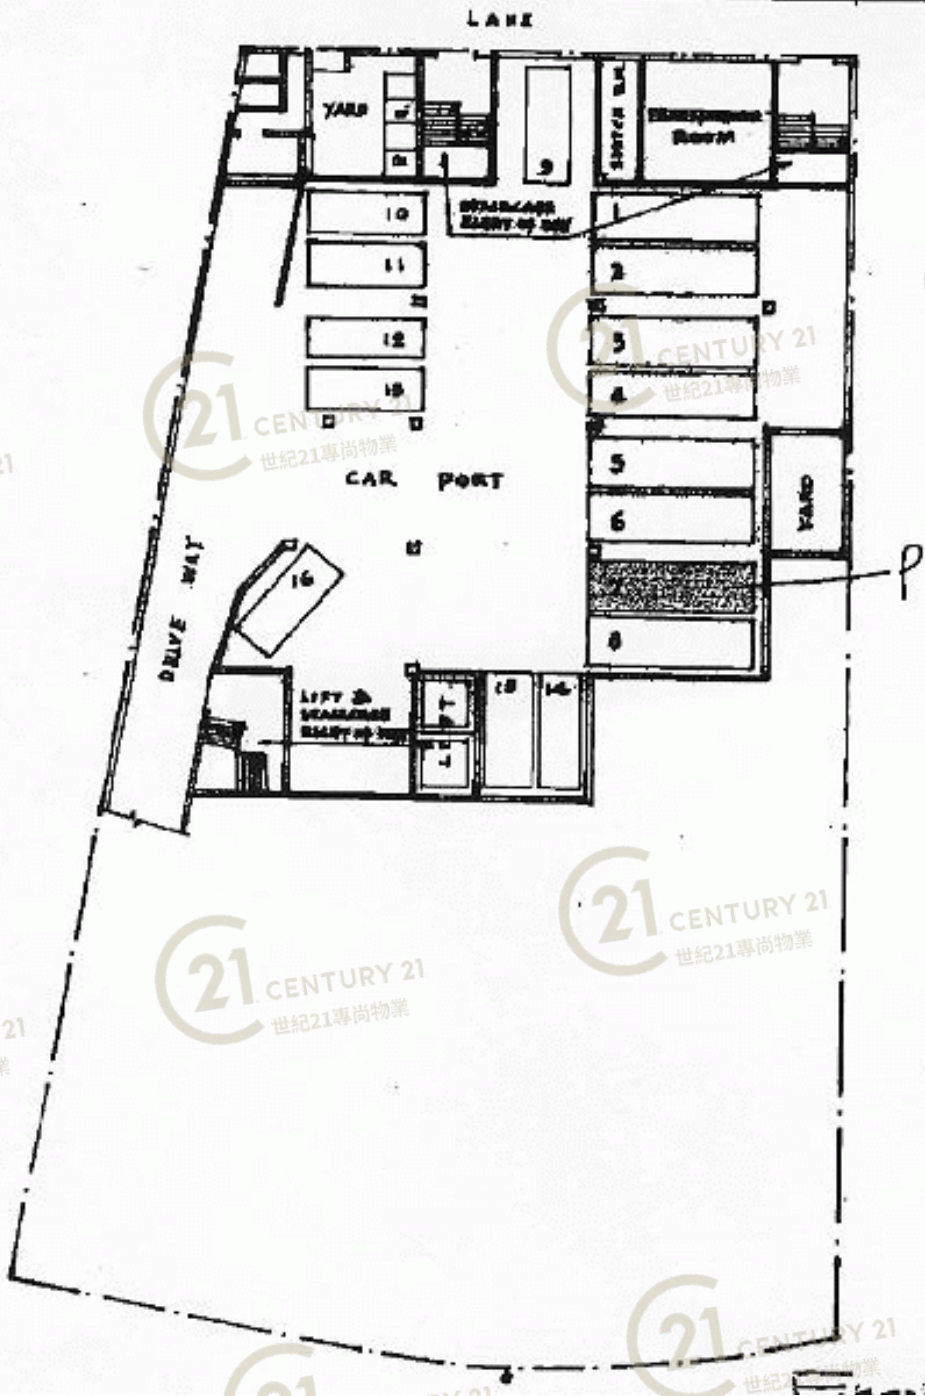

# Floor Plan

K. C. T. L. 51

AREA = 22540 SQ. FT.

C. R. = \$ 258.00

SCALE: 25 FT = 1 INCH

NO. 2 PLAN

TW 95825

長榮工業大廈 Cheung Wing Industrial Building