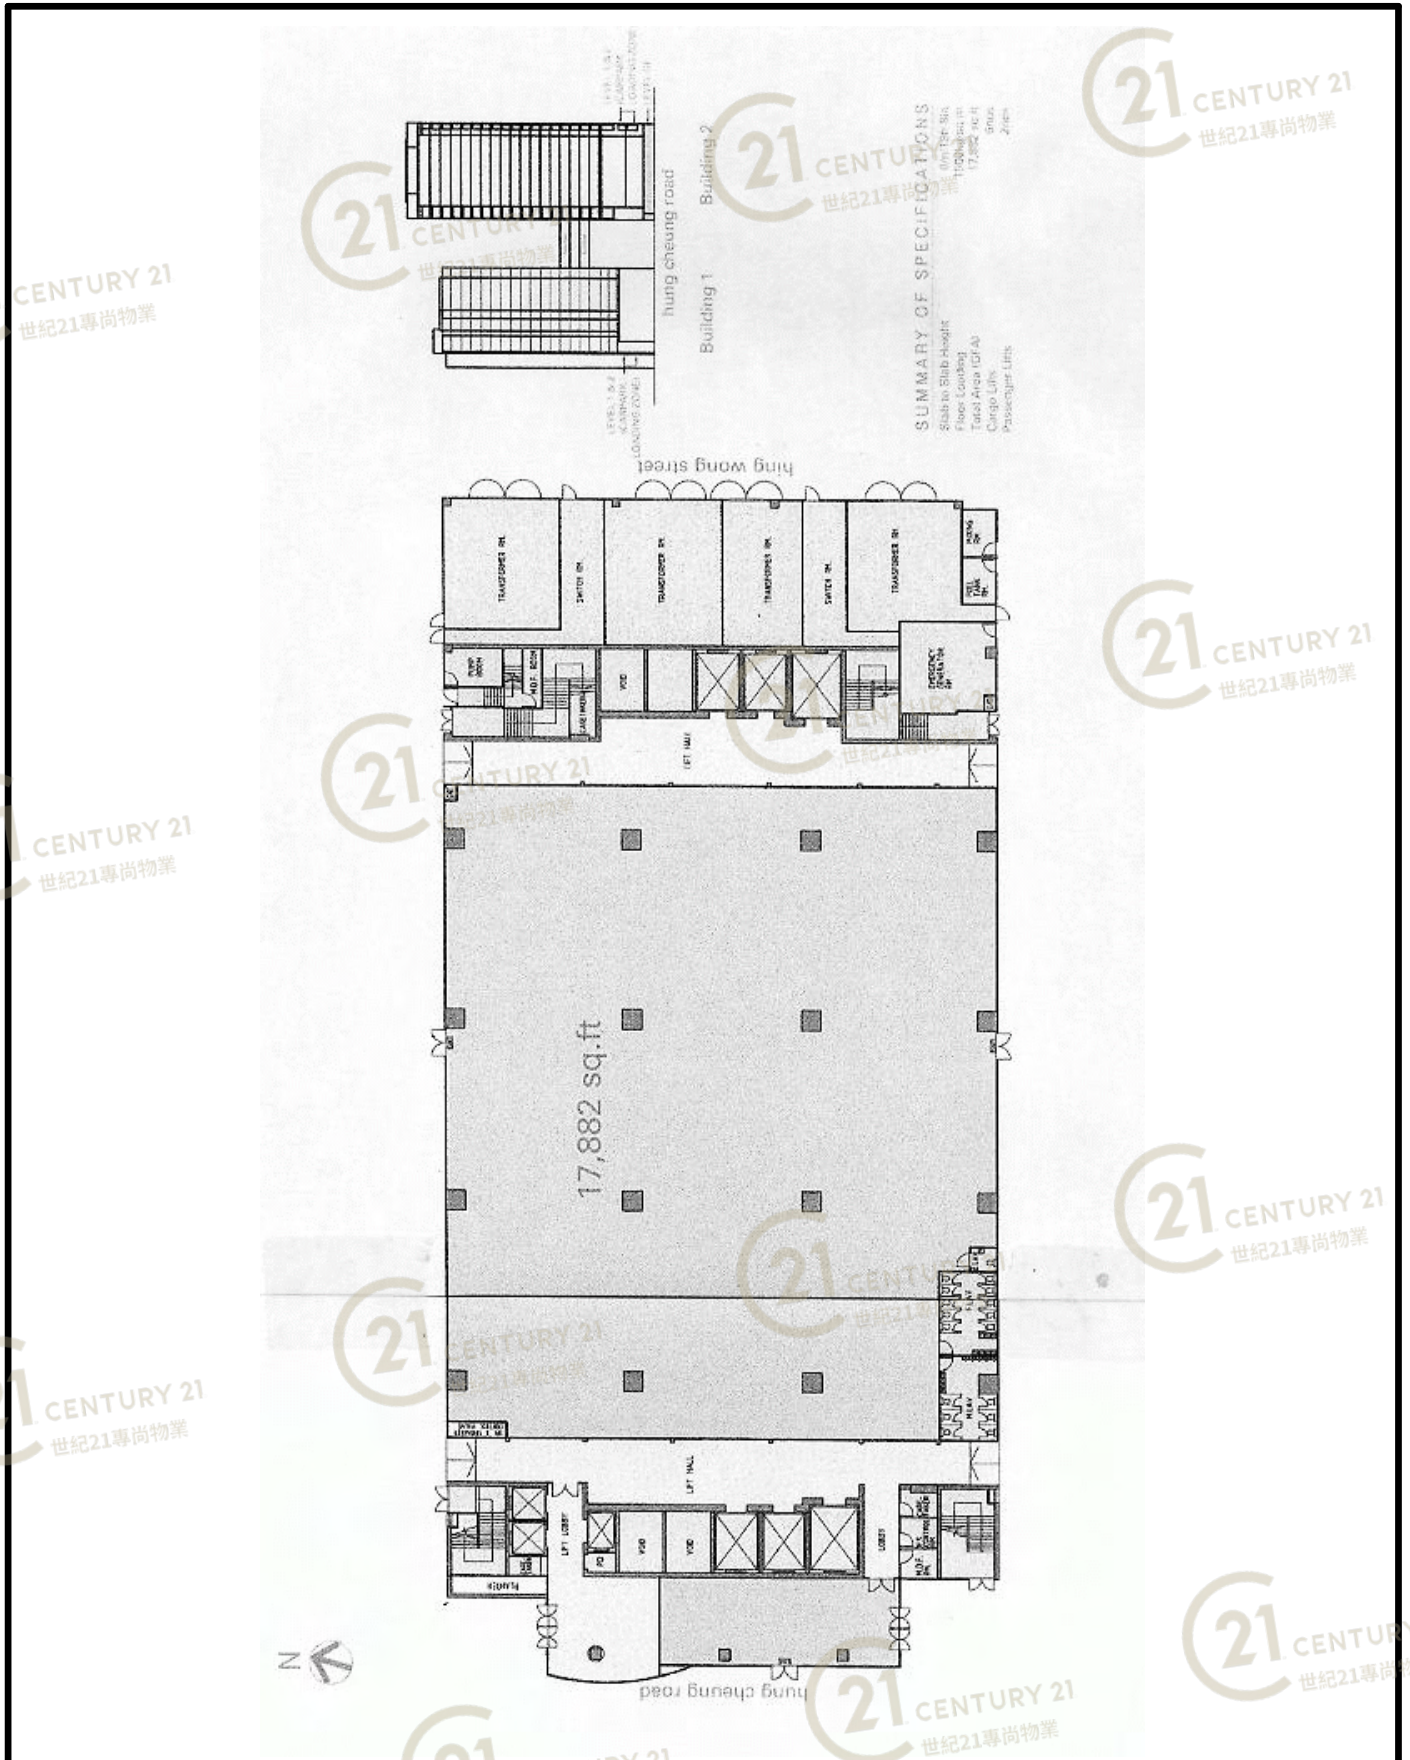

平面圖

Floor Plan

屯門物流中心2座 Tuen Mun Distribution Centre Block 2

NOT TO SCALE, FOR IDENTIFICATION PURPOSE ONLY
圖中所有數據比例，一概只作參考之用

Floor Plan - Building 1, Level 3 U/M

FOUNTAIN SET BUILDING
3A HING CHEUNG ROAD, TUEN MUN

平面圖

Floor Plan

屯門物流中心2座 Tuen Mun Distribution Centre Block 2

NOT TO SCALE, FOR IDENTIFICATION PURPOSE ONLY

圖中所有數據比例，一概只作參考之用