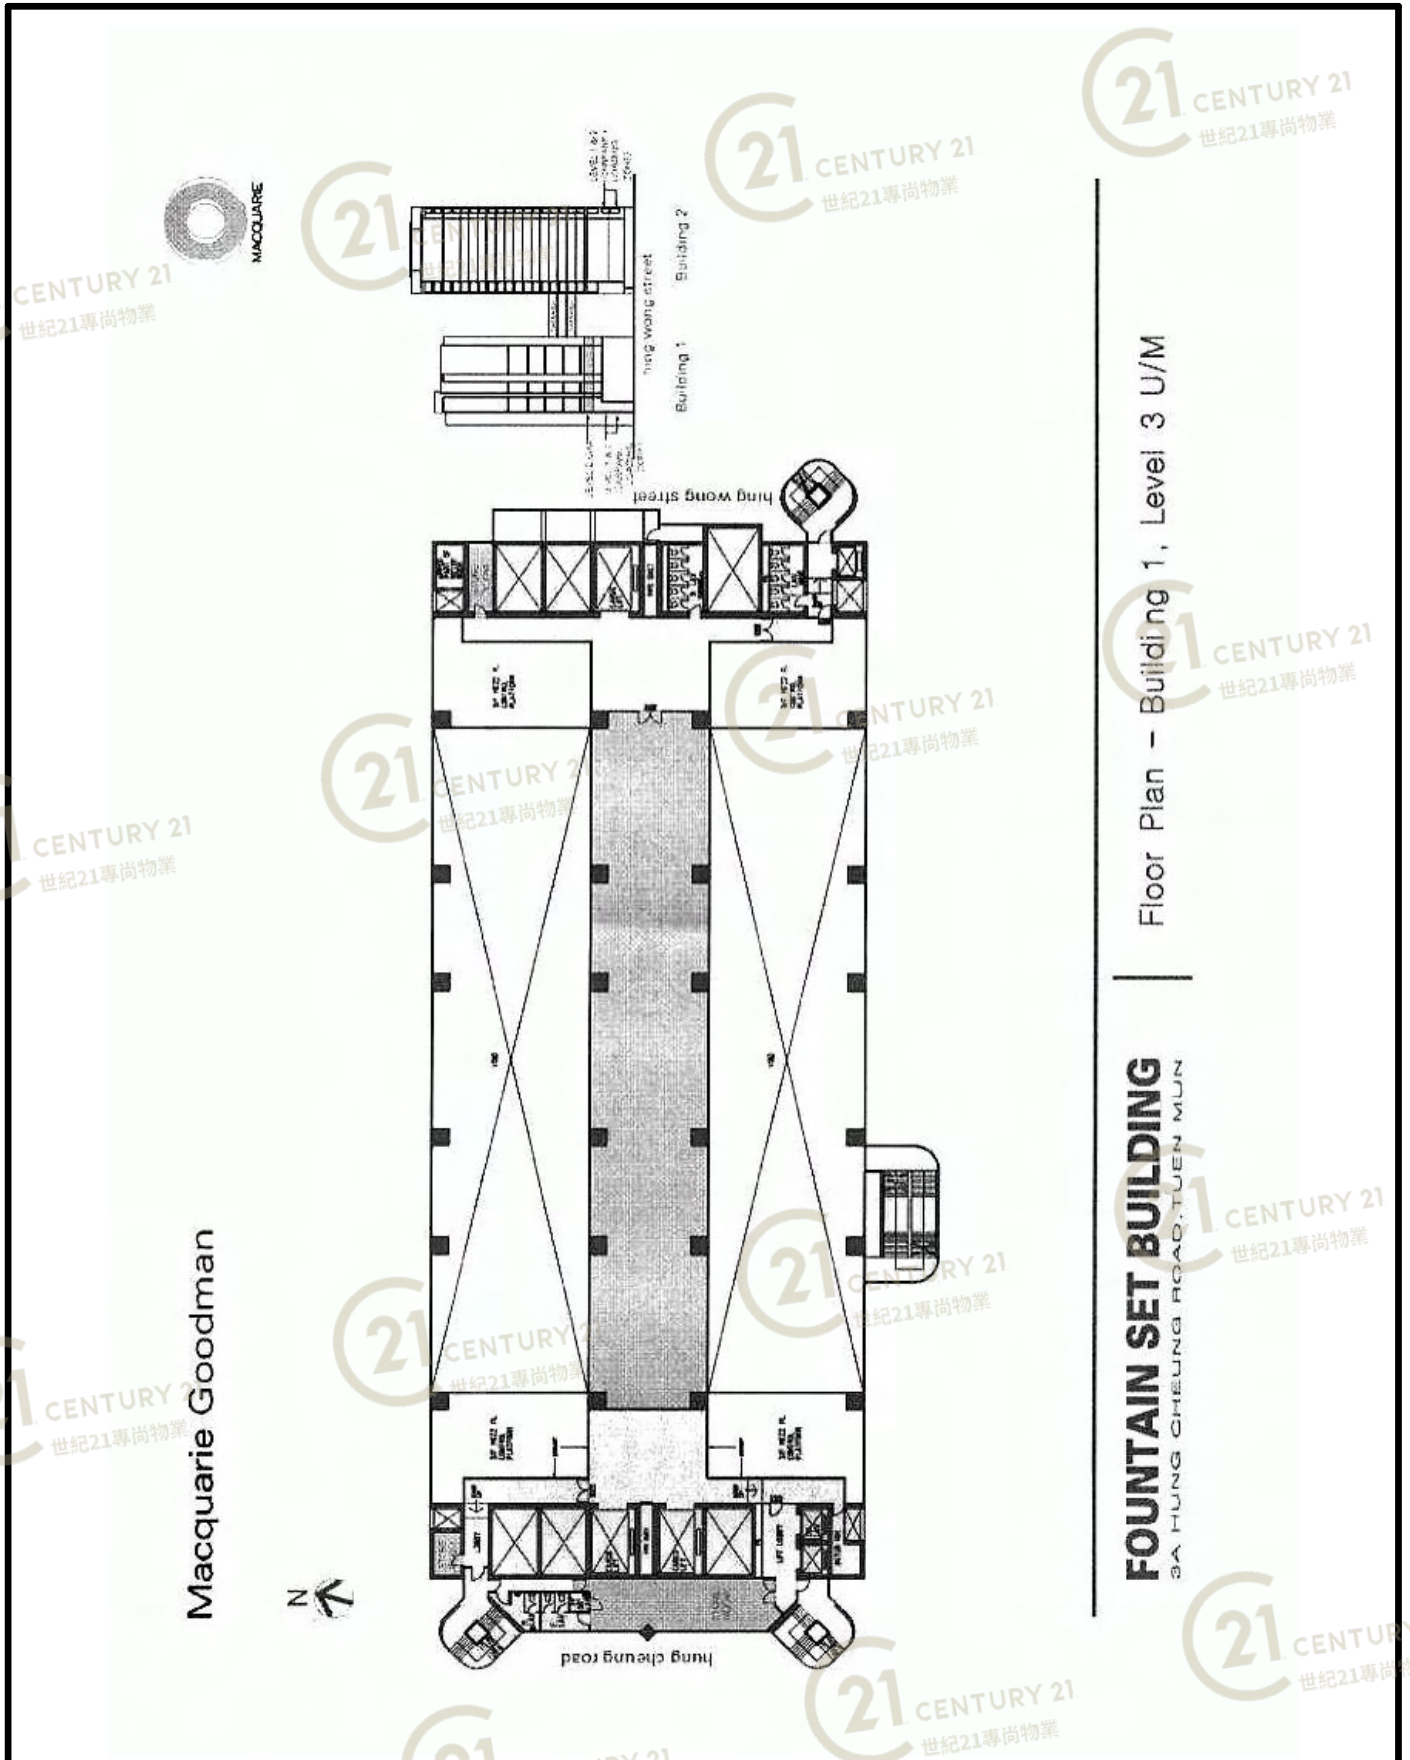

平面圖

Floor Plan

屯門物流中心2座 Tuen Mun Distribution Centre Block 2

NOT TO SCALE, FOR IDENTIFICATION PURPOSE ONLY
圖中所有數據比例，一概只作參考之用

Floor Plan - Building 1, Level 3 U/M

FOUNTAIN SET BUILDING
3A HING CHEUNG ROAD, TUEN MUN

平面圖

Floor Plan

屯門物流中心2座 Tuen Mun Distribution Centre Block 2

NOT TO SCALE, FOR IDENTIFICATION PURPOSE ONLY

圖中所有數據比例，一概只作參考之用