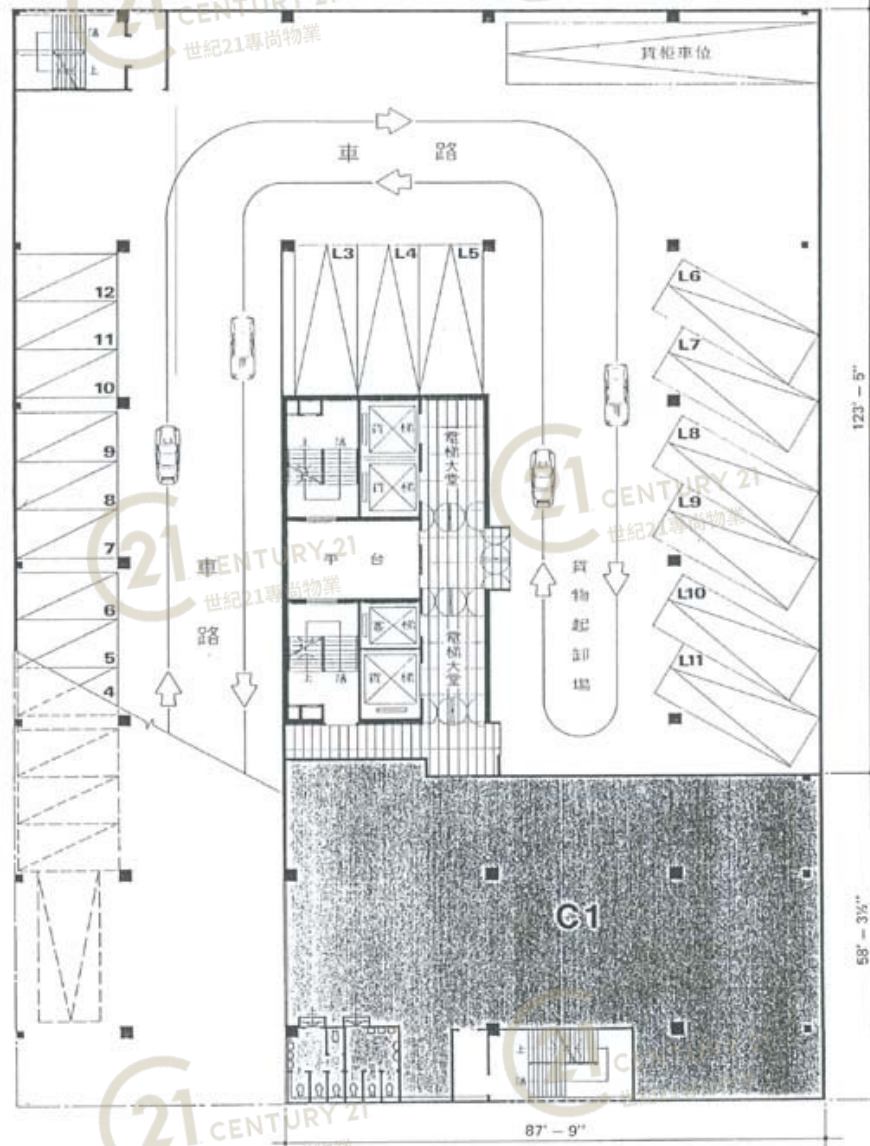

永興工業大廈 (官塘) Wing Hing Industrial Building (KT)

NOT TO SCALE, FOR IDENTIFICATION PURPOSE ONLY
圖中所有數據比例，一概只作參考之用

平面圖

Floor Plan

十四樓平面圖 13th Floor Plan

永興工業大廈 (官塘) Wing Hing Industrial Building (KT)

NOT TO SCALE, FOR IDENTIFICATION PURPOSE ONLY

圖中所有數據比例，一概只作參考之用

平面圖

Floor Plan

永興工業大廈 (官塘) Wing Hing Industrial Building (KT)

NOT TO SCALE, FOR IDENTIFICATION PURPOSE ONLY

圖中所有數據比例，一概只作參考之用

平面圖

Floor Plan

二樓平面圖 1st Floor Plan

永興工業大廈 (官塘) Wing Hing Industrial Building (KT)

NOT TO SCALE, FOR IDENTIFICATION PURPOSE ONLY

圖中所有數據比例，一概只作參考之用

平面圖

Floor Plan

三樓平面圖 2nd Floor Plan

此圖紙之圖例及尺寸均遵照香港之圖則條例
(THE ABOVE PLAN IS SUBJECT TO THE AMENDED PLAN TO BE APPROVED BY THE BUILDING AUTHORITY)