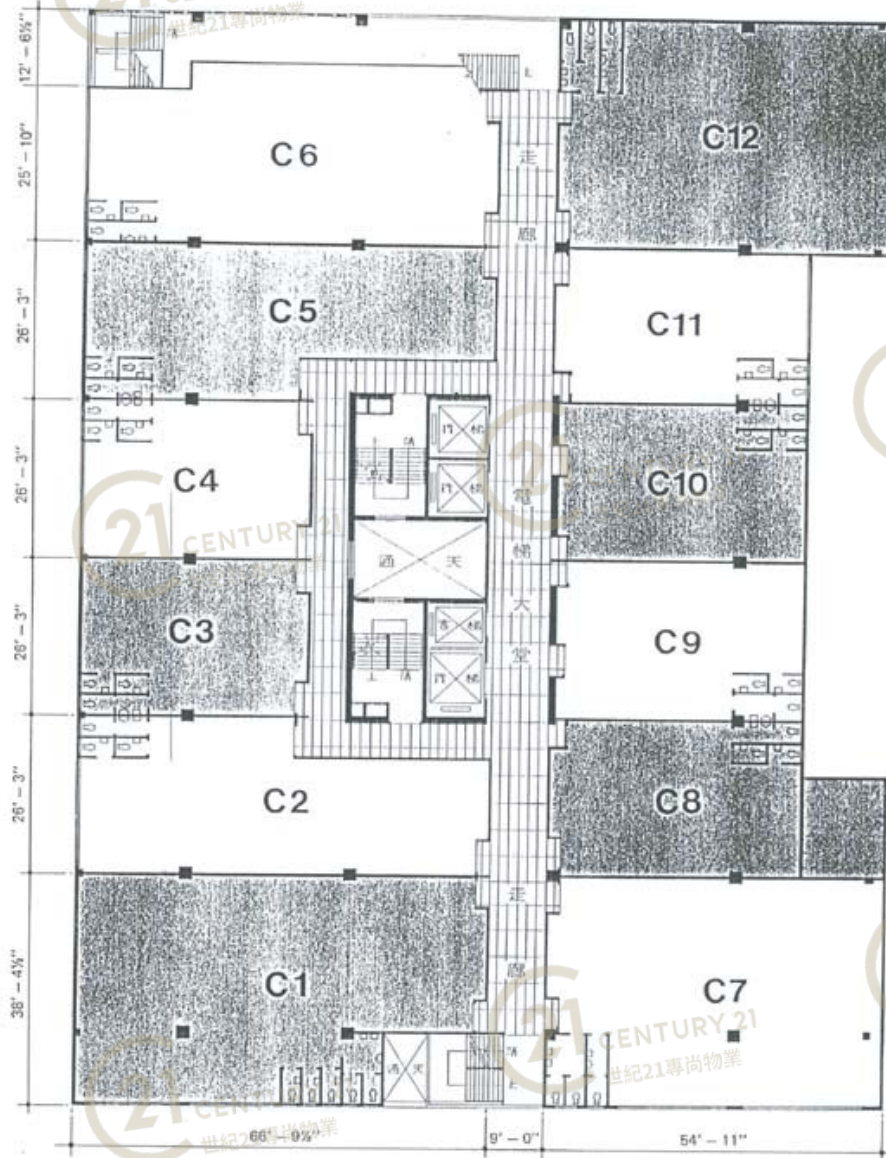

圖中所有數據比例，一概只作參考之用

平面圖

Floor Plan

永興工業大廈 (官塘) Wing Hing Industrial Building (KT)

NOT TO SCALE, FOR IDENTIFICATION PURPOSE ONLY

圖中所有數據比例，一概只作參考之用

平面圖

Floor Plan

二樓平面圖 1st Floor Plan

永興工業大廈 (官塘) Wing Hing Industrial Building (KT)

NOT TO SCALE, FOR IDENTIFICATION PURPOSE ONLY

圖中所有數據比例，一概只作參考之用

平面圖

Floor Plan

三樓平面圖 2nd Floor Plan

此圖紙之圖例及尺寸均遵照香港之圖則條例
(THE ABOVE PLAN IS SUBJECT TO THE AMENDED PLAN TO BE APPROVED BY THE BUILDING AUTHORITY)

永興工業大廈 (官塘) Wing Hing Industrial Building (KT)

NOT TO SCALE, FOR IDENTIFICATION PURPOSE ONLY
圖中所有數據比例，一概只作參考之用

平面圖

Floor Plan

四樓平面圖 3rd Floor Plan

永興工業大廈 (官塘) Wing Hing Industrial Building (KT)

NOT TO SCALE, FOR IDENTIFICATION PURPOSE ONLY