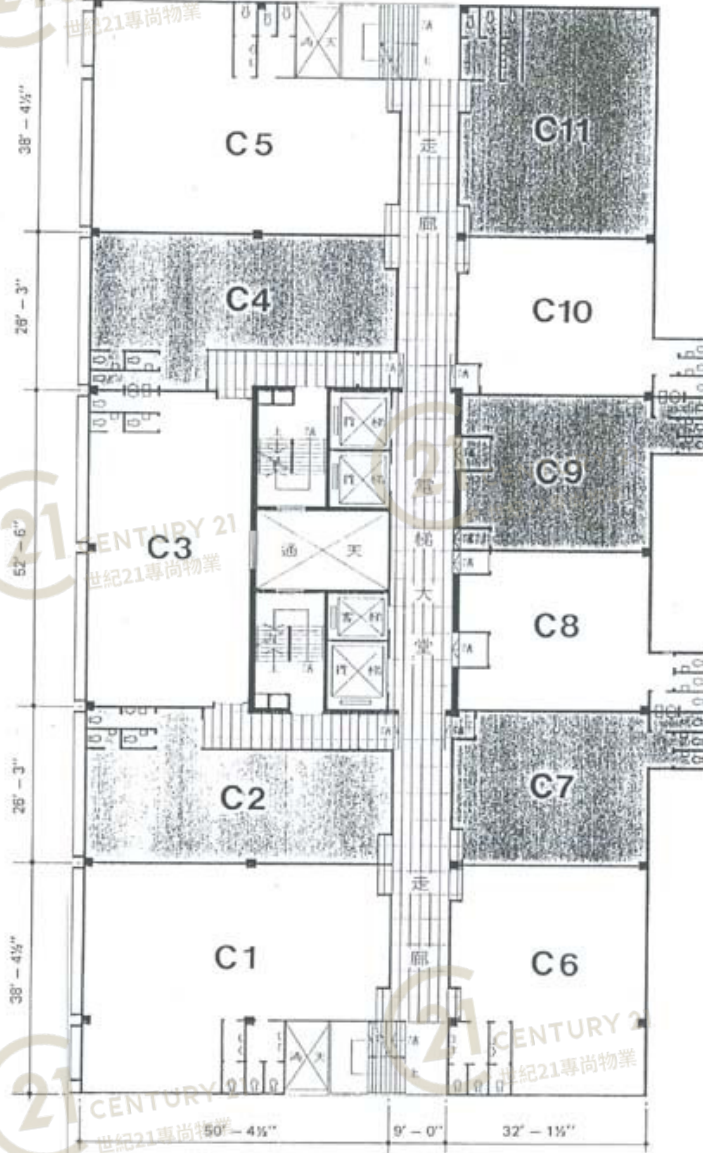

平面圖

Floor Plan

永興工業大廈 (官塘) Wing Hing Industrial Building (KT)

NOT TO SCALE, FOR IDENTIFICATION PURPOSE ONLY

圖中所有數據比例，一概只作參考之用

平面圖

Floor Plan

十四樓平面圖 13th Floor Plan

永興工業大廈 (官塘) Wing Hing Industrial Building (KT)

NOT TO SCALE, FOR IDENTIFICATION PURPOSE ONLY
圖中所有數據比例，一概只作參考之用

平面圖

Floor Plan

十四樓平面圖 13th Floor Plan

永興工業大廈 (官塘) Wing Hing Industrial Building (KT)

NOT TO SCALE, FOR IDENTIFICATION PURPOSE ONLY

圖中所有數據比例，一概只作參考之用

平面圖

Floor Plan

永興工業大廈 (官塘) Wing Hing Industrial Building (KT)

NOT TO SCALE, FOR IDENTIFICATION PURPOSE ONLY

圖中所有數據比例，一概只作參考之用

平面圖

Floor Plan

二樓平面圖 1st Floor Plan

永興工業大廈 (官塘) Wing Hing Industrial Building (KT)

NOT TO SCALE, FOR IDENTIFICATION PURPOSE ONLY

圖中所有數據比例，一概只作參考之用

平面圖

Floor Plan

三樓平面圖 2nd Floor Plan

此圖紙之圖例及尺寸均遵照香港之圖則條例
(THE ABOVE PLAN IS SUBJECT TO THE AMENDED PLAN TO BE APPROVED BY THE BUILDING AUTHORITY)