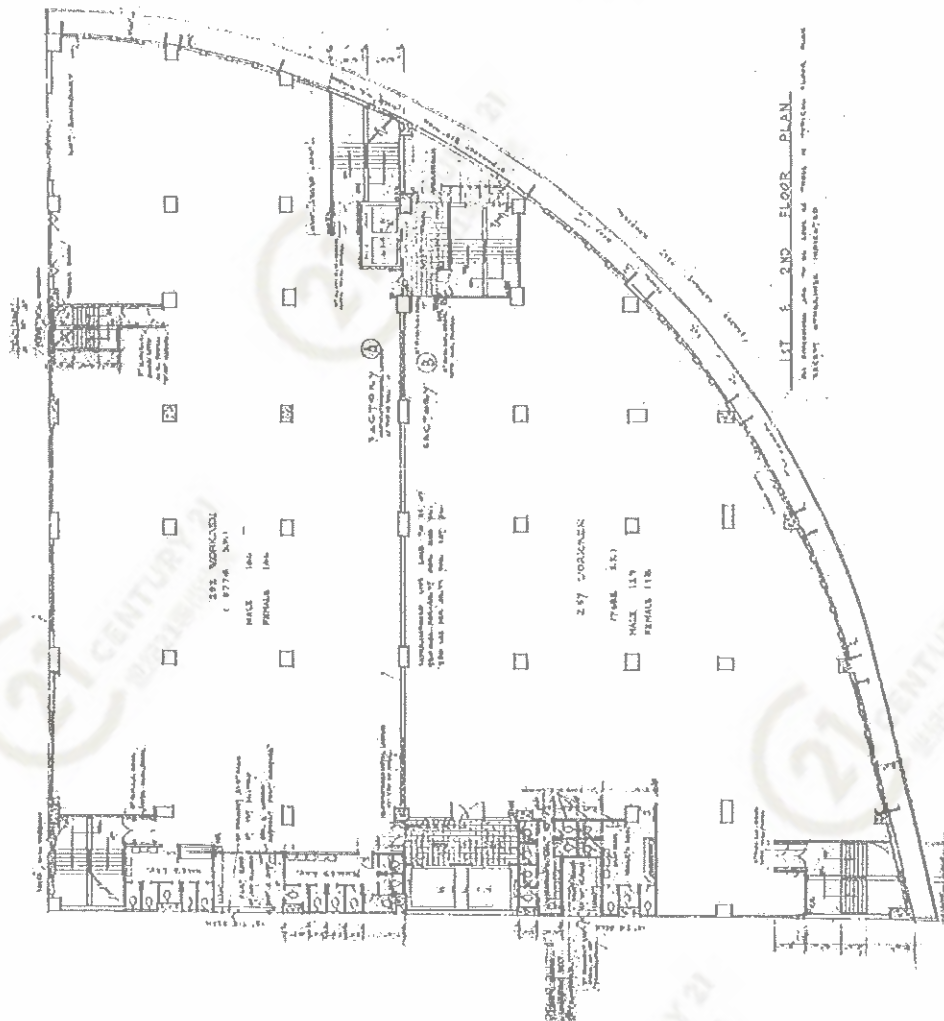

荃灣工業大廈 Tsuen Wan Industrial Building

NOT TO SCALE, FOR IDENTIFICATION PURPOSE ONLY

圖中所有數據比例，一概只作參考之用

荃灣工業大廈 Tsuen Wan Industrial Building

NOT TO SCALE, FOR IDENTIFICATION PURPOSE ONLY

圖中所有數據比例，一概只作參考之用

5th ~ 8th Floor Plan

荃灣工業大廈 Tsuen Wan Industrial Building

NOT TO SCALE, FOR IDENTIFICATION PURPOSE ONLY
圖中所有數據比例，一概只作參考之用

平面圖

Floor Plan

荃灣工業大廈 Tsuen Wan Industrial Building

NOT TO SCALE, FOR IDENTIFICATION PURPOSE ONLY

圖中所有數據比例，一概只作參考之用

平面圖

Floor Plan

荃灣工業大廈 Tsuen Wan Industrial Building

NOT TO SCALE, FOR IDENTIFICATION PURPOSE ONLY

圖中所有數據比例，一概只作參考之用

平面圖

Floor Plan

荃灣工業大廈 Tsuen Wan Industrial Building

NOT TO SCALE, FOR IDENTIFICATION PURPOSE ONLY

圖中所有數據比例，一概只作參考之用

Roof Plan

荃灣工業大廈 Tsuen Wan Industrial Building

NOT TO SCALE, FOR IDENTIFICATION PURPOSE ONLY

圖中所有數據比例，一概只作參考之用

平面圖

Floor Plan