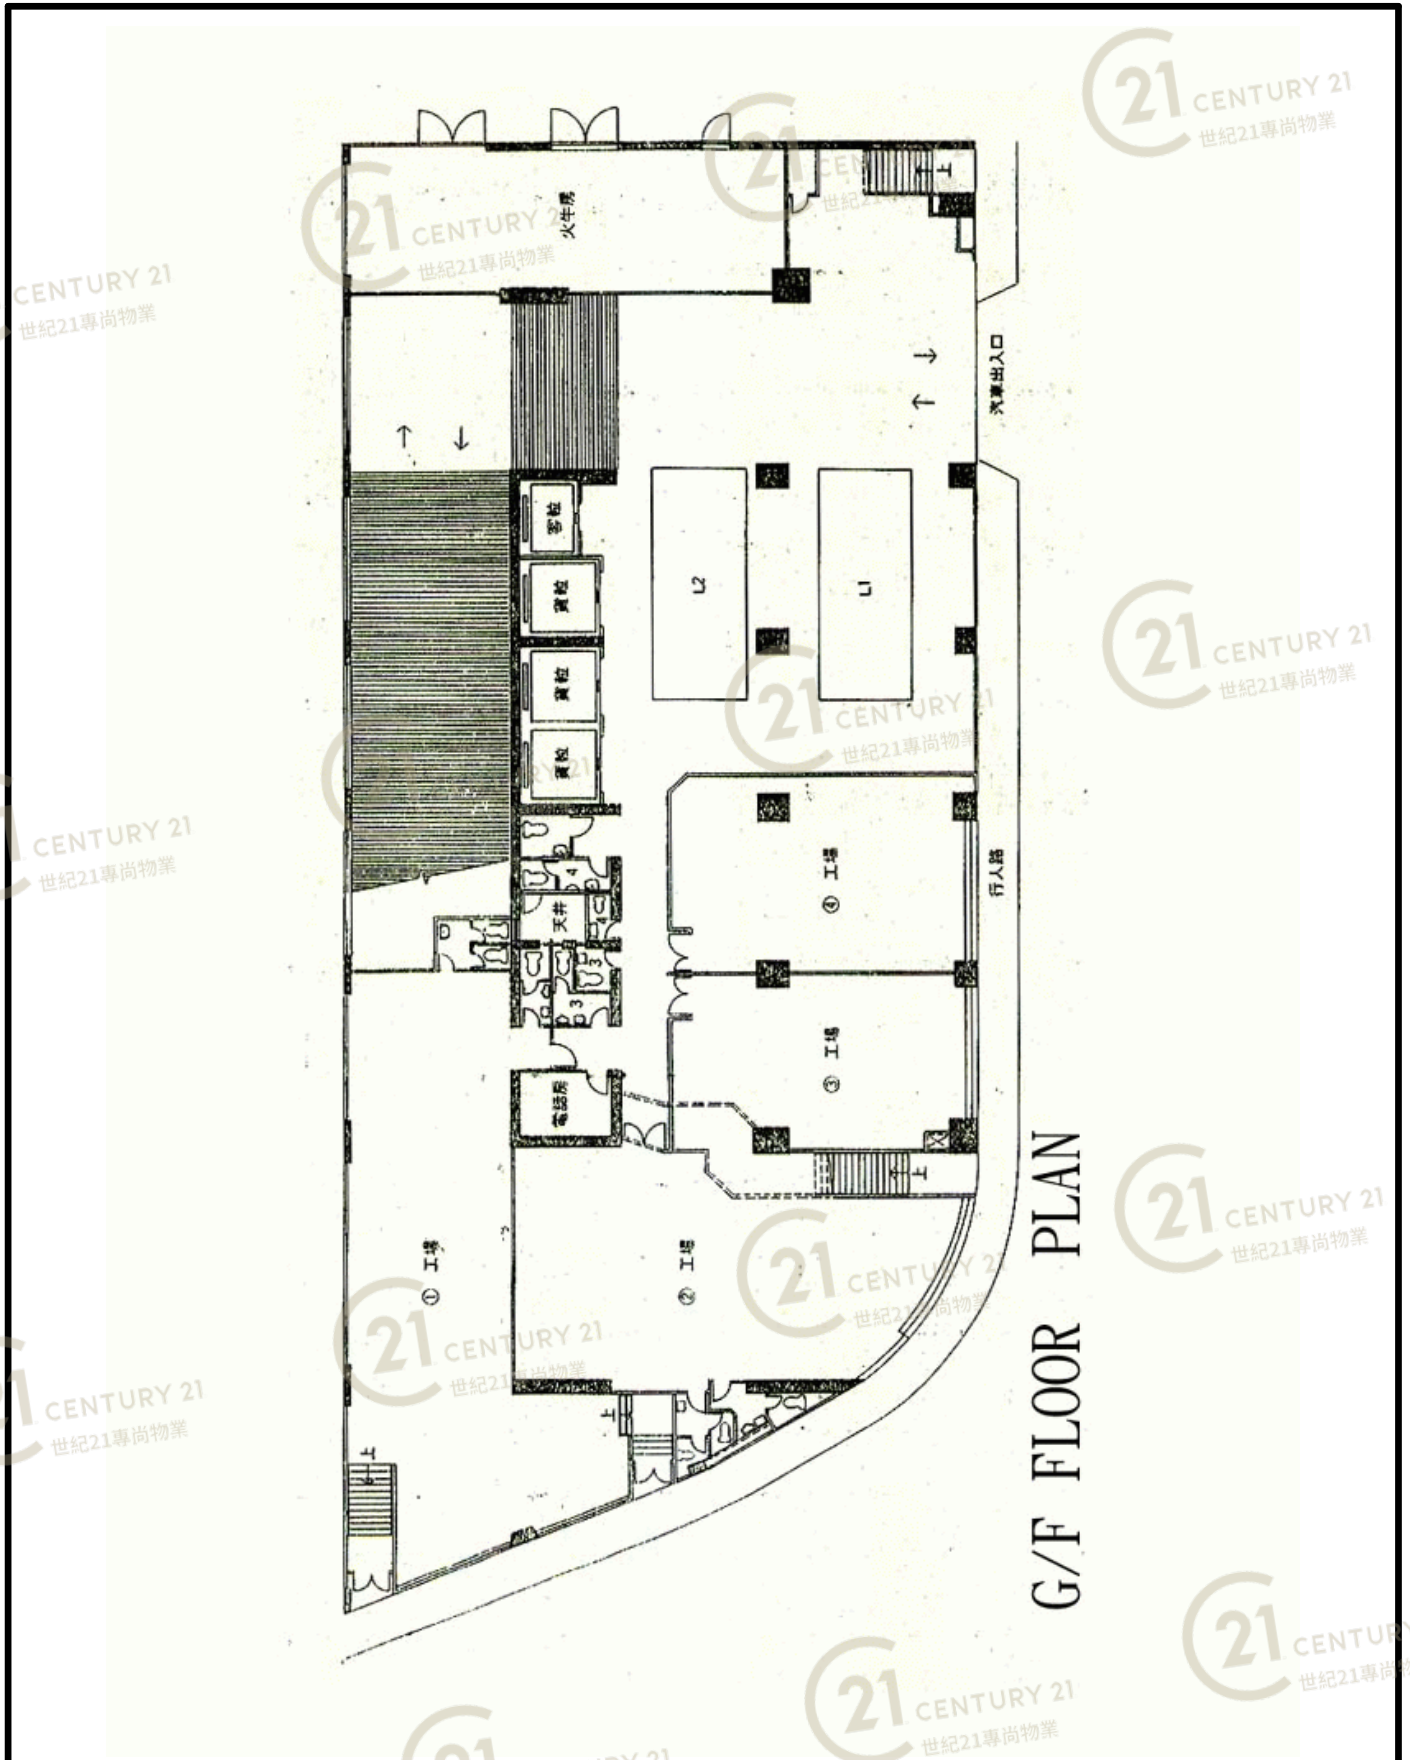

四樓至二十六樓平面圖
Floor Plan

南華工業大廈 (葵涌) South China Industrial Building (KC)

NOT TO SCALE, FOR IDENTIFICATION PURPOSE ONLY

圖中所有數據比例，一概只作參考之用

平面圖

Floor Plan

6-24/F FLOOR PLAN

南華工業大廈 (葵涌) South China Industrial Building (KC)

NOT TO SCALE, FOR IDENTIFICATION PURPOSE ONLY
圖中所有數據比例，一概只作參考之用

平面圖

Floor Plan

詳細訂正圖則以政府部門核准後之圖則為準。
All plans are subject to the amended plans to be approved by the Building Authority.

round Floor Plan 地下平面圖

南華工業大廈 (葵涌) South China Industrial Building (KC)

NOT TO SCALE, FOR IDENTIFICATION PURPOSE ONLY
圖中所有數據比例，一概只作參考之用

平面圖

Floor Plan

G/F FLOOR PLAN

南華工業大廈 (葵涌) South China Industrial Building (KC)

NOT TO SCALE, FOR IDENTIFICATION PURPOSE ONLY