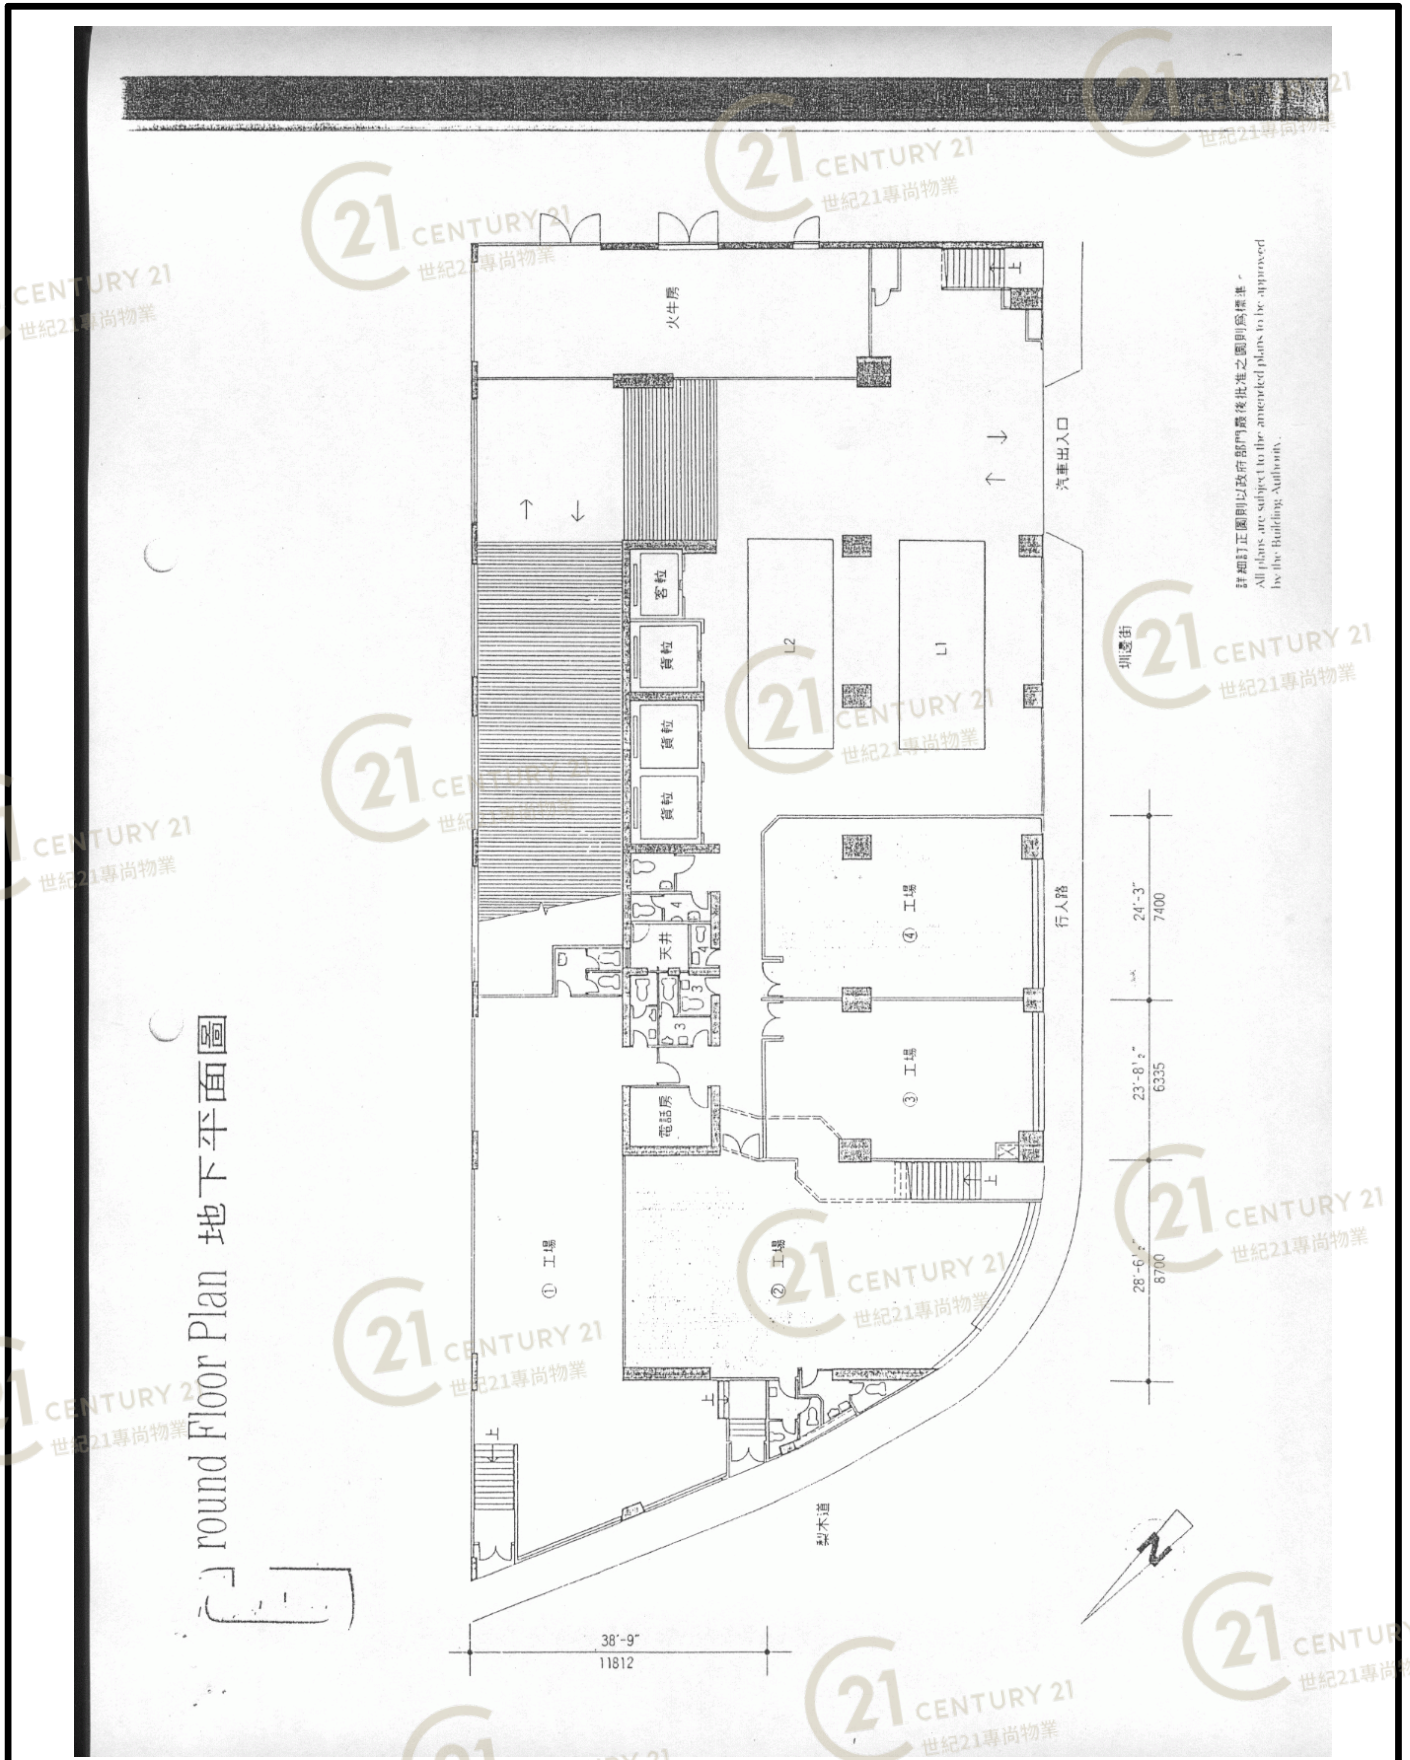

四樓至二十六樓平面圖
Floor Plan

南華工業大廈 (葵涌) South China Industrial Building (KC)

NOT TO SCALE, FOR IDENTIFICATION PURPOSE ONLY

圖中所有數據比例，一概只作參考之用

平面圖

Floor Plan

6-24/F FLOOR PLAN

南華工業大廈 (葵涌) South China Industrial Building (KC)

NOT TO SCALE, FOR IDENTIFICATION PURPOSE ONLY
圖中所有數據比例，一概只作參考之用

平面圖

Floor Plan

詳細訂正圖則以政府部門核准後之圖則為準。
All plans are subject to the amended plans to be approved by the Building Authority.

round Floor Plan 地下平面圖