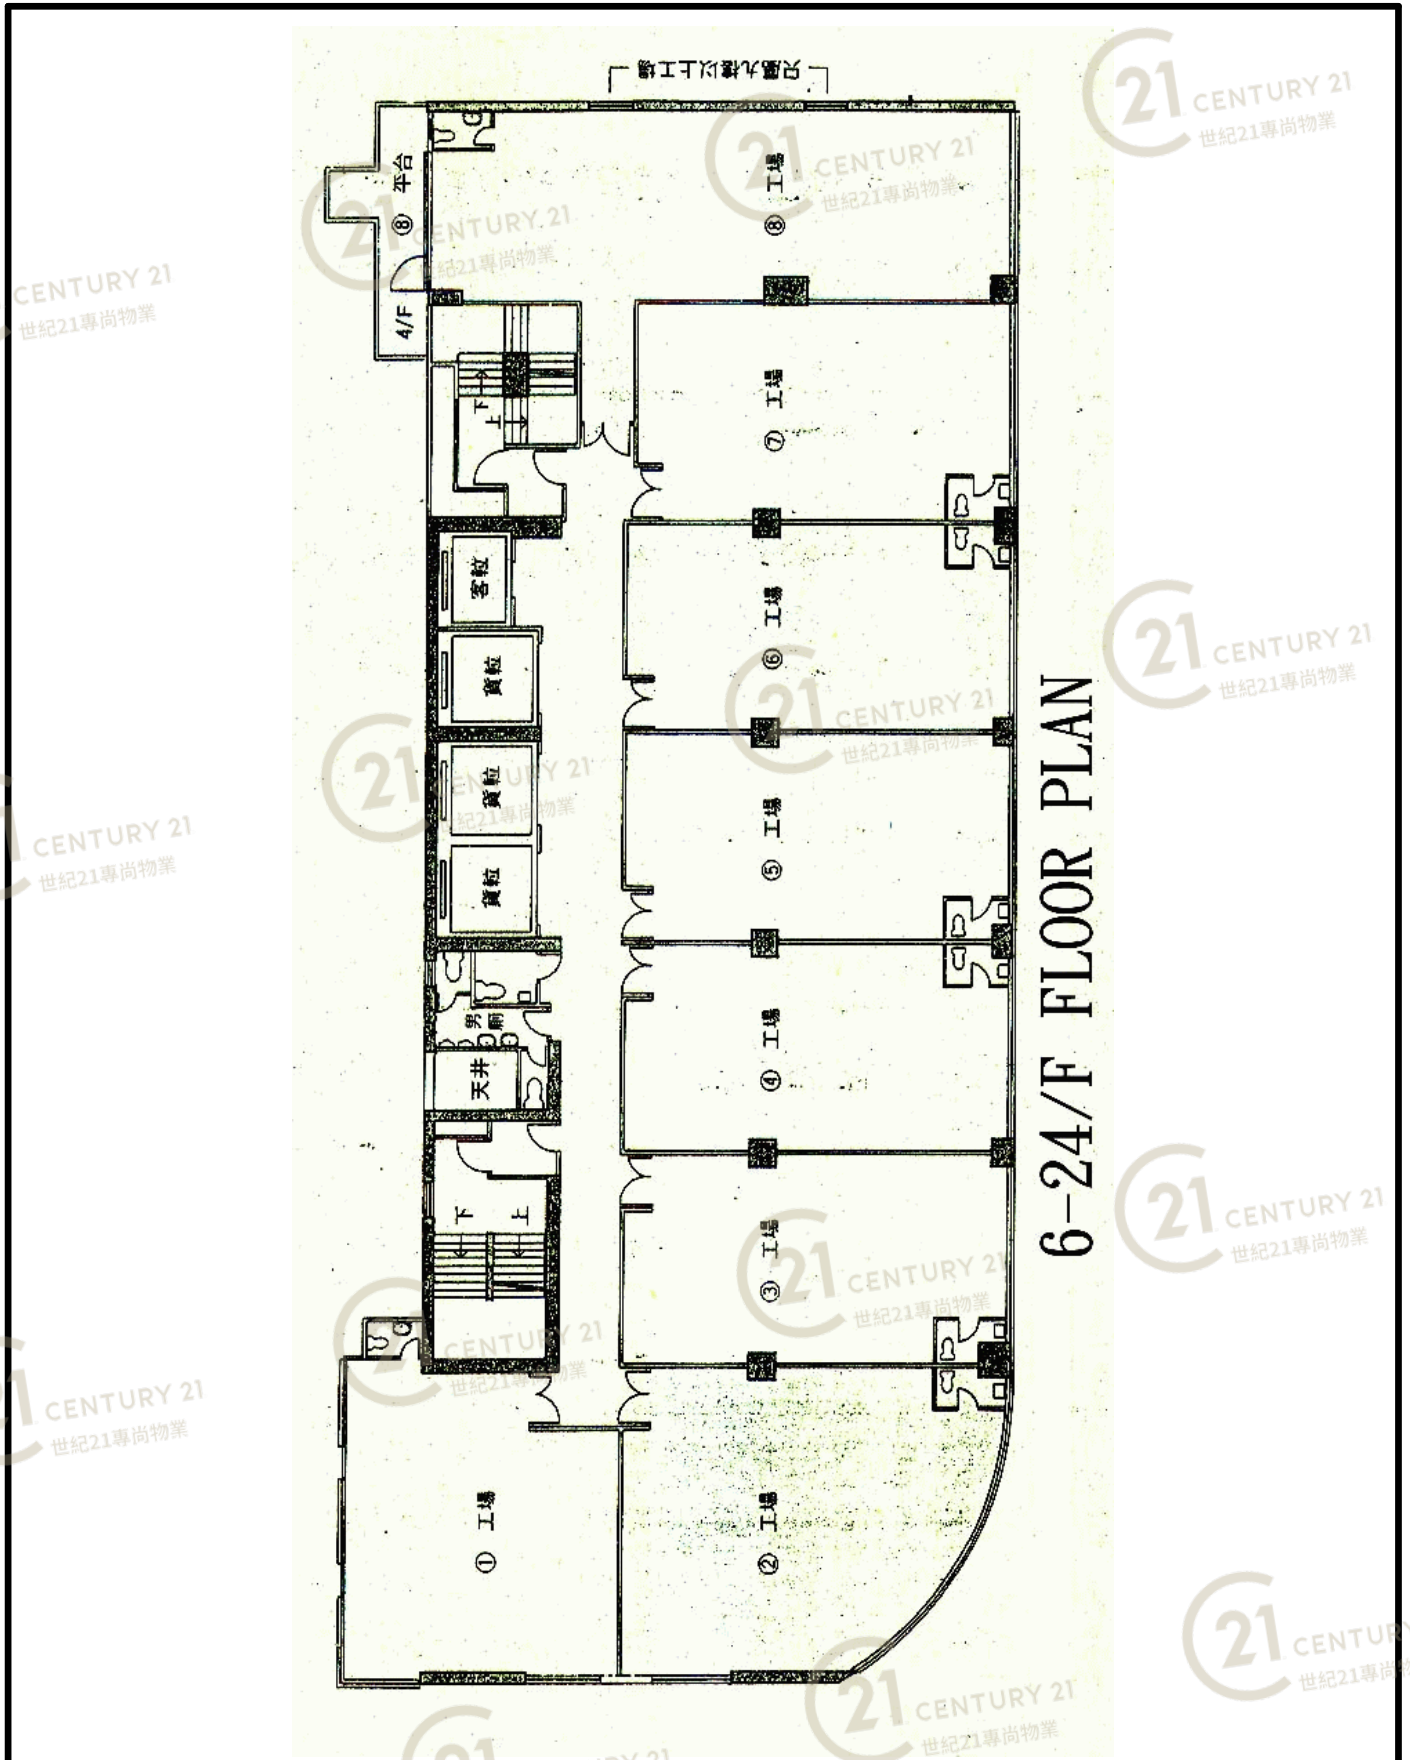

四樓至二十六樓平面圖
Floor Plan

南華工業大廈 (葵涌) South China Industrial Building (KC)

NOT TO SCALE, FOR IDENTIFICATION PURPOSE ONLY

圖中所有數據比例，一概只作參考之用

平面圖

Floor Plan

6-24/F FLOOR PLAN

南華工業大廈 (葵涌) South China Industrial Building (KC)

NOT TO SCALE, FOR IDENTIFICATION PURPOSE ONLY
圖中所有數據比例，一概只作參考之用

平面圖

Floor Plan

詳細訂正圖則以政府部門核准後之圖則為準。
All plans are subject to the amended plans to be approved by the Building Authority.

round Floor Plan 地下平面圖