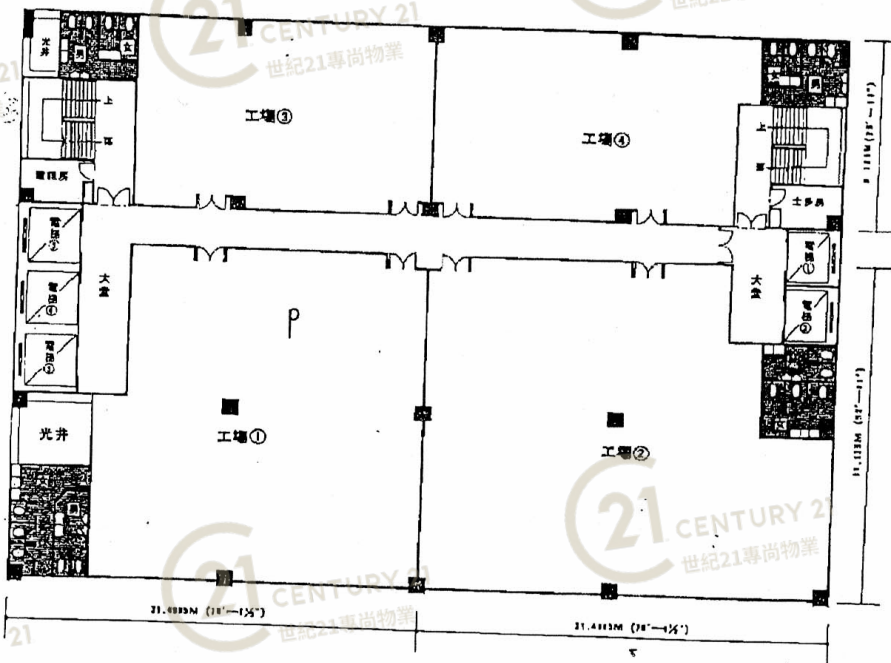

平面圖

Floor Plan

NOT TO SCALE, FOR IDENTIFICATION PURPOSE ONLY

圖中所有數據比例，一概只作參考之用

平面圖

Floor Plan

N.K.I.Ls. 4440 & 4441
31 TAI YAU STREET
2-4 PAT TAT STREET
KOWLOON

BLOCK PLAN

21ST FLOOR PLAN

善美工業大廈 Perfect Industrial Building

NOT TO SCALE, FOR IDENTIFICATION PURPOSE ONLY

圖中所有數據比例，一概只作參考之用

平面圖

Floor Plan

N.K.I. Ls. 4440 & 4441
31 TAI YAU STREET
2-4 PAT TAT STREET
KOWLOON.

BLOCK PLAN

2nd FLOOR PLAN

善美工業大廈 Perfect Industrial Building

NOT TO SCALE, FOR IDENTIFICATION PURPOSE ONLY

圖中所有數據比例，一概只作參考之用

平面圖

Floor Plan

GRD. FL. PLAN
1:50

善美工業大廈 Perfect Industrial Building