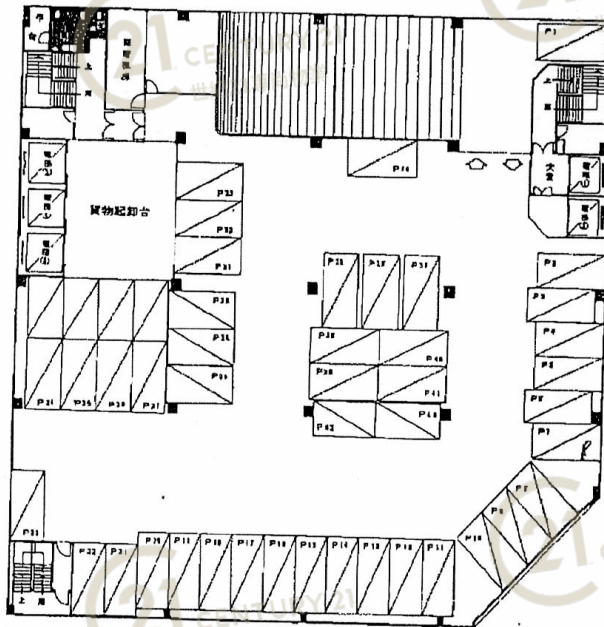

平面圖

Floor Plan

NOT TO SCALE, FOR IDENTIFICATION PURPOSE ONLY

圖中所有數據比例，一概只作參考之用

平面圖

Floor Plan

N.K.I.Ls. 4440 & 4441
31 TAI YAU STREET
2-4 PAT TAT STREET
KOWLOON

BLOCK PLAN

21ST FLOOR PLAN

善美工業大廈 Perfect Industrial Building

NOT TO SCALE, FOR IDENTIFICATION PURPOSE ONLY

圖中所有數據比例，一概只作參考之用

平面圖

Floor Plan

N.K.I. Ls. 4440 & 4441
31 TAI YAU STREET
2-4 PAT TAT STREET
KOWLOON.

BLOCK PLAN

2nd FLOOR PLAN

善美工業大廈 Perfect Industrial Building

NOT TO SCALE, FOR IDENTIFICATION PURPOSE ONLY

圖中所有數據比例，一概只作參考之用

平面圖

Floor Plan

GRD. FL. PLAN
1:50

善美工業大廈 Perfect Industrial Building

NOT TO SCALE, FOR IDENTIFICATION PURPOSE ONLY

圖中所有數據比例，一概只作參考之用

平面圖

Floor Plan

NOT TO SCALE, FOR IDENTIFICATION PURPOSE ONLY

圖中所有數據比例，一概只作參考之用

外觀圖

Building Outlook