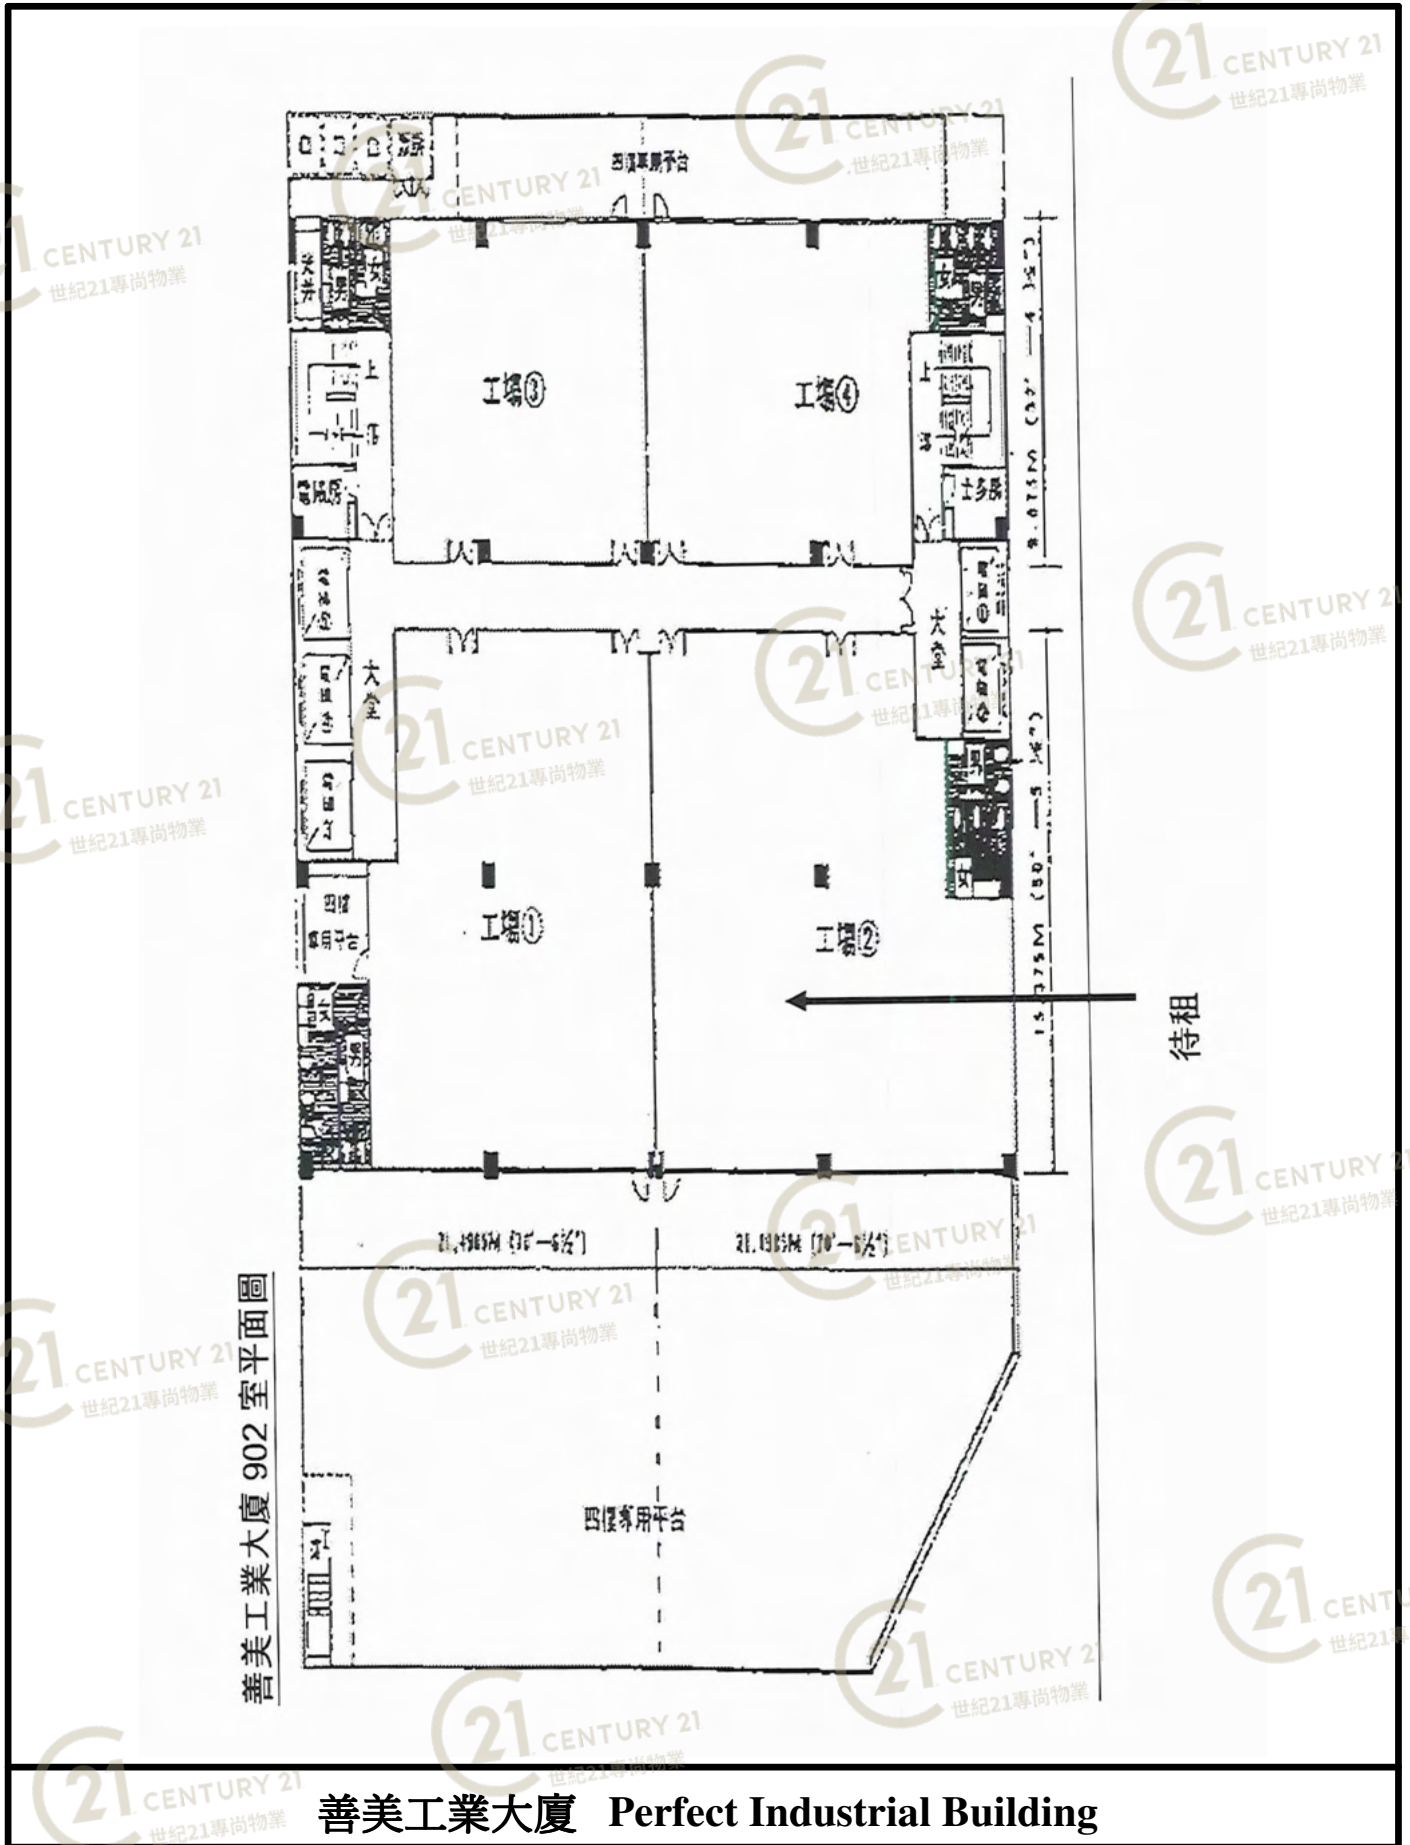

平面圖

Floor Plan

NOT TO SCALE, FOR IDENTIFICATION PURPOSE ONLY

圖中所有數據比例，一概只作參考之用

平面圖

Floor Plan

N.K.I.Ls. 4440 & 4441
31 TAI YAU STREET
2-4 PAT TAT STREET
KOWLOON

BLOCK PLAN

21ST FLOOR PLAN

善美工業大廈 Perfect Industrial Building

NOT TO SCALE, FOR IDENTIFICATION PURPOSE ONLY

圖中所有數據比例，一概只作參考之用

平面圖

Floor Plan

N.K.I. Ls. 4440 & 4441
31 TAI YAU STREET
2-4 PAT TAT STREET
KOWLOON.

BLOCK PLAN

2nd FLOOR PLAN

善美工業大廈 Perfect Industrial Building

NOT TO SCALE, FOR IDENTIFICATION PURPOSE ONLY

圖中所有數據比例，一概只作參考之用

平面圖

Floor Plan

GRD. FL. PLAN
1:50

善美工業大廈 Perfect Industrial Building

NOT TO SCALE, FOR IDENTIFICATION PURPOSE ONLY

圖中所有數據比例，一概只作參考之用

平面圖

Floor Plan

NOT TO SCALE, FOR IDENTIFICATION PURPOSE ONLY

圖中所有數據比例，一概只作參考之用

外觀圖

Building Outlook