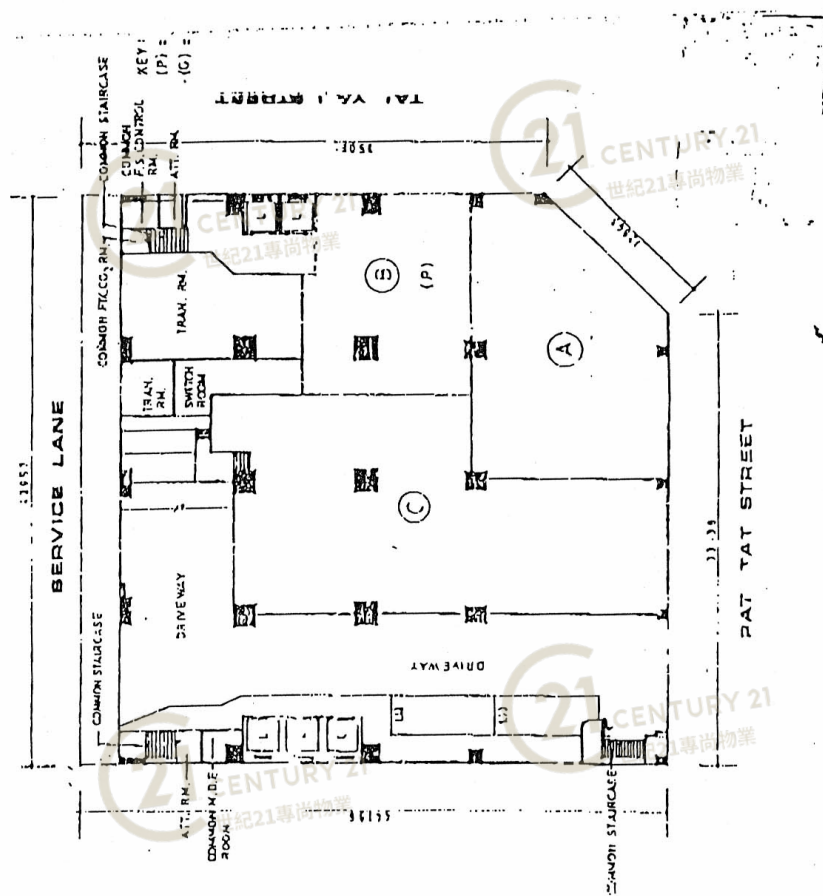

平面圖

Floor Plan

NOT TO SCALE, FOR IDENTIFICATION PURPOSE ONLY

圖中所有數據比例，一概只作參考之用

平面圖

Floor Plan

N.K.I.Ls. 4440 & 4441
31 TAI YAU STREET
2-4 PAT TAT STREET
KOWLOON

BLOCK PLAN

21ST FLOOR PLAN

善美工業大廈 Perfect Industrial Building

NOT TO SCALE, FOR IDENTIFICATION PURPOSE ONLY

圖中所有數據比例，一概只作參考之用

平面圖

Floor Plan

N.K.I. Ls. 4440 & 4441
31 TAI YAU STREET
2-4 PAT TAT STREET
KOWLOON.

BLOCK PLAN

2nd FLOOR PLAN

善美工業大廈 Perfect Industrial Building

NOT TO SCALE, FOR IDENTIFICATION PURPOSE ONLY

圖中所有數據比例，一概只作參考之用

平面圖

Floor Plan

GRD. FL. PLAN
1:50

善美工業大廈 Perfect Industrial Building

NOT TO SCALE, FOR IDENTIFICATION PURPOSE ONLY

圖中所有數據比例，一概只作參考之用

平面圖

Floor Plan

NOT TO SCALE, FOR IDENTIFICATION PURPOSE ONLY

圖中所有數據比例，一概只作參考之用

外觀圖

Building Outlook