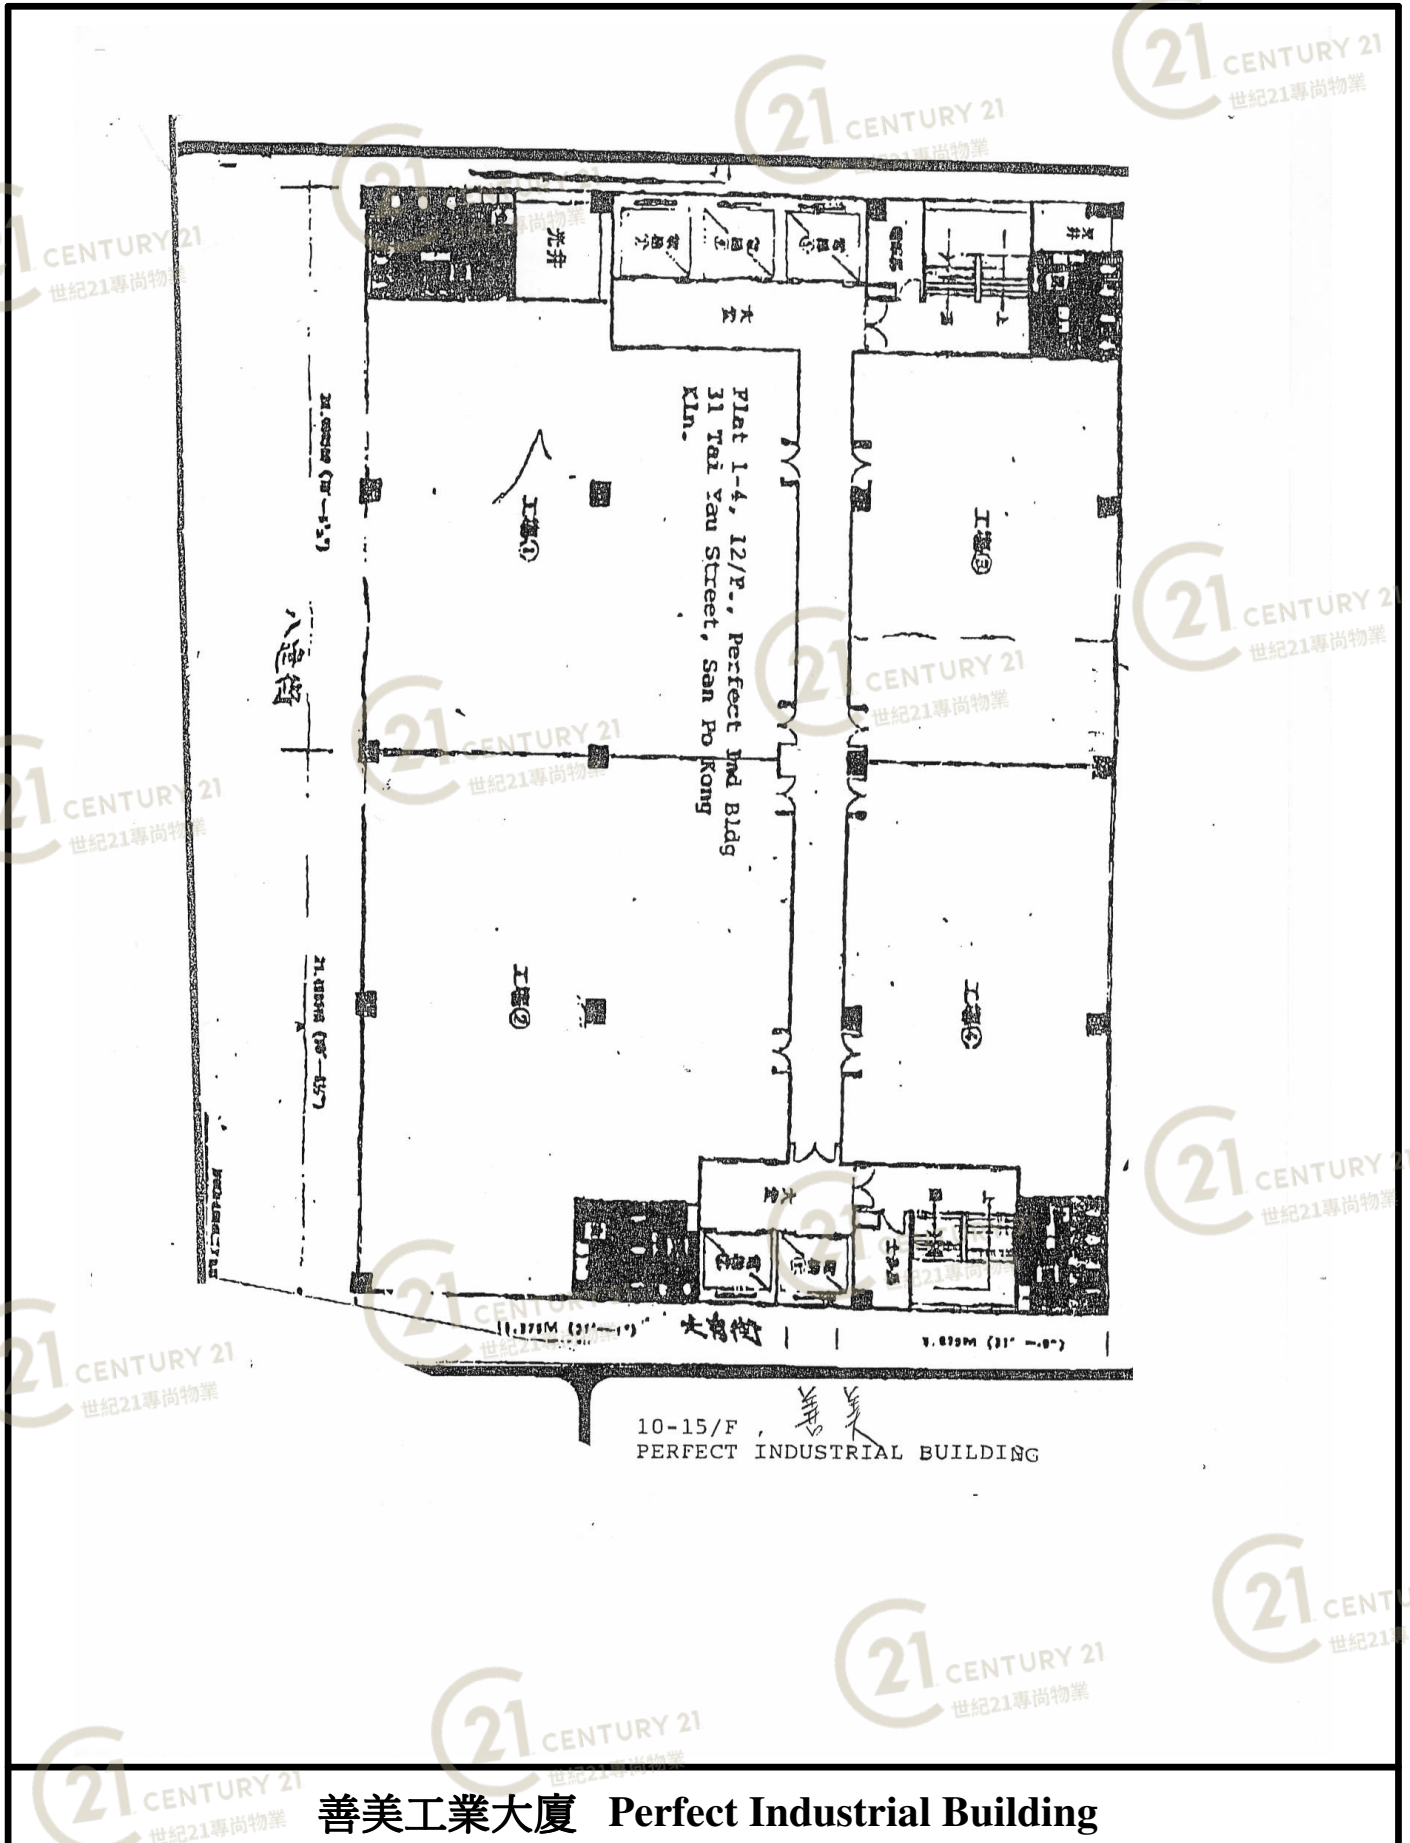

平面圖

Floor Plan

NOT TO SCALE, FOR IDENTIFICATION PURPOSE ONLY

圖中所有數據比例，一概只作參考之用

平面圖

Floor Plan

N.K.I.Ls. 4440 & 4441
31 TAI YAU STREET
2-4 PAT TAT STREET
KOWLOON

BLOCK PLAN

21ST FLOOR PLAN

善美工業大廈 Perfect Industrial Building

NOT TO SCALE, FOR IDENTIFICATION PURPOSE ONLY

圖中所有數據比例，一概只作參考之用

平面圖

Floor Plan

N.K.I. Ls. 4440 & 4441
31 TAI YAU STREET
2-4 PAT TAT STREET
KOWLOON.

BLOCK PLAN

2nd FLOOR PLAN

善美工業大廈 Perfect Industrial Building

NOT TO SCALE, FOR IDENTIFICATION PURPOSE ONLY

圖中所有數據比例，一概只作參考之用

平面圖

Floor Plan

GRD. FL. PLAN
1:50

善美工業大廈 Perfect Industrial Building