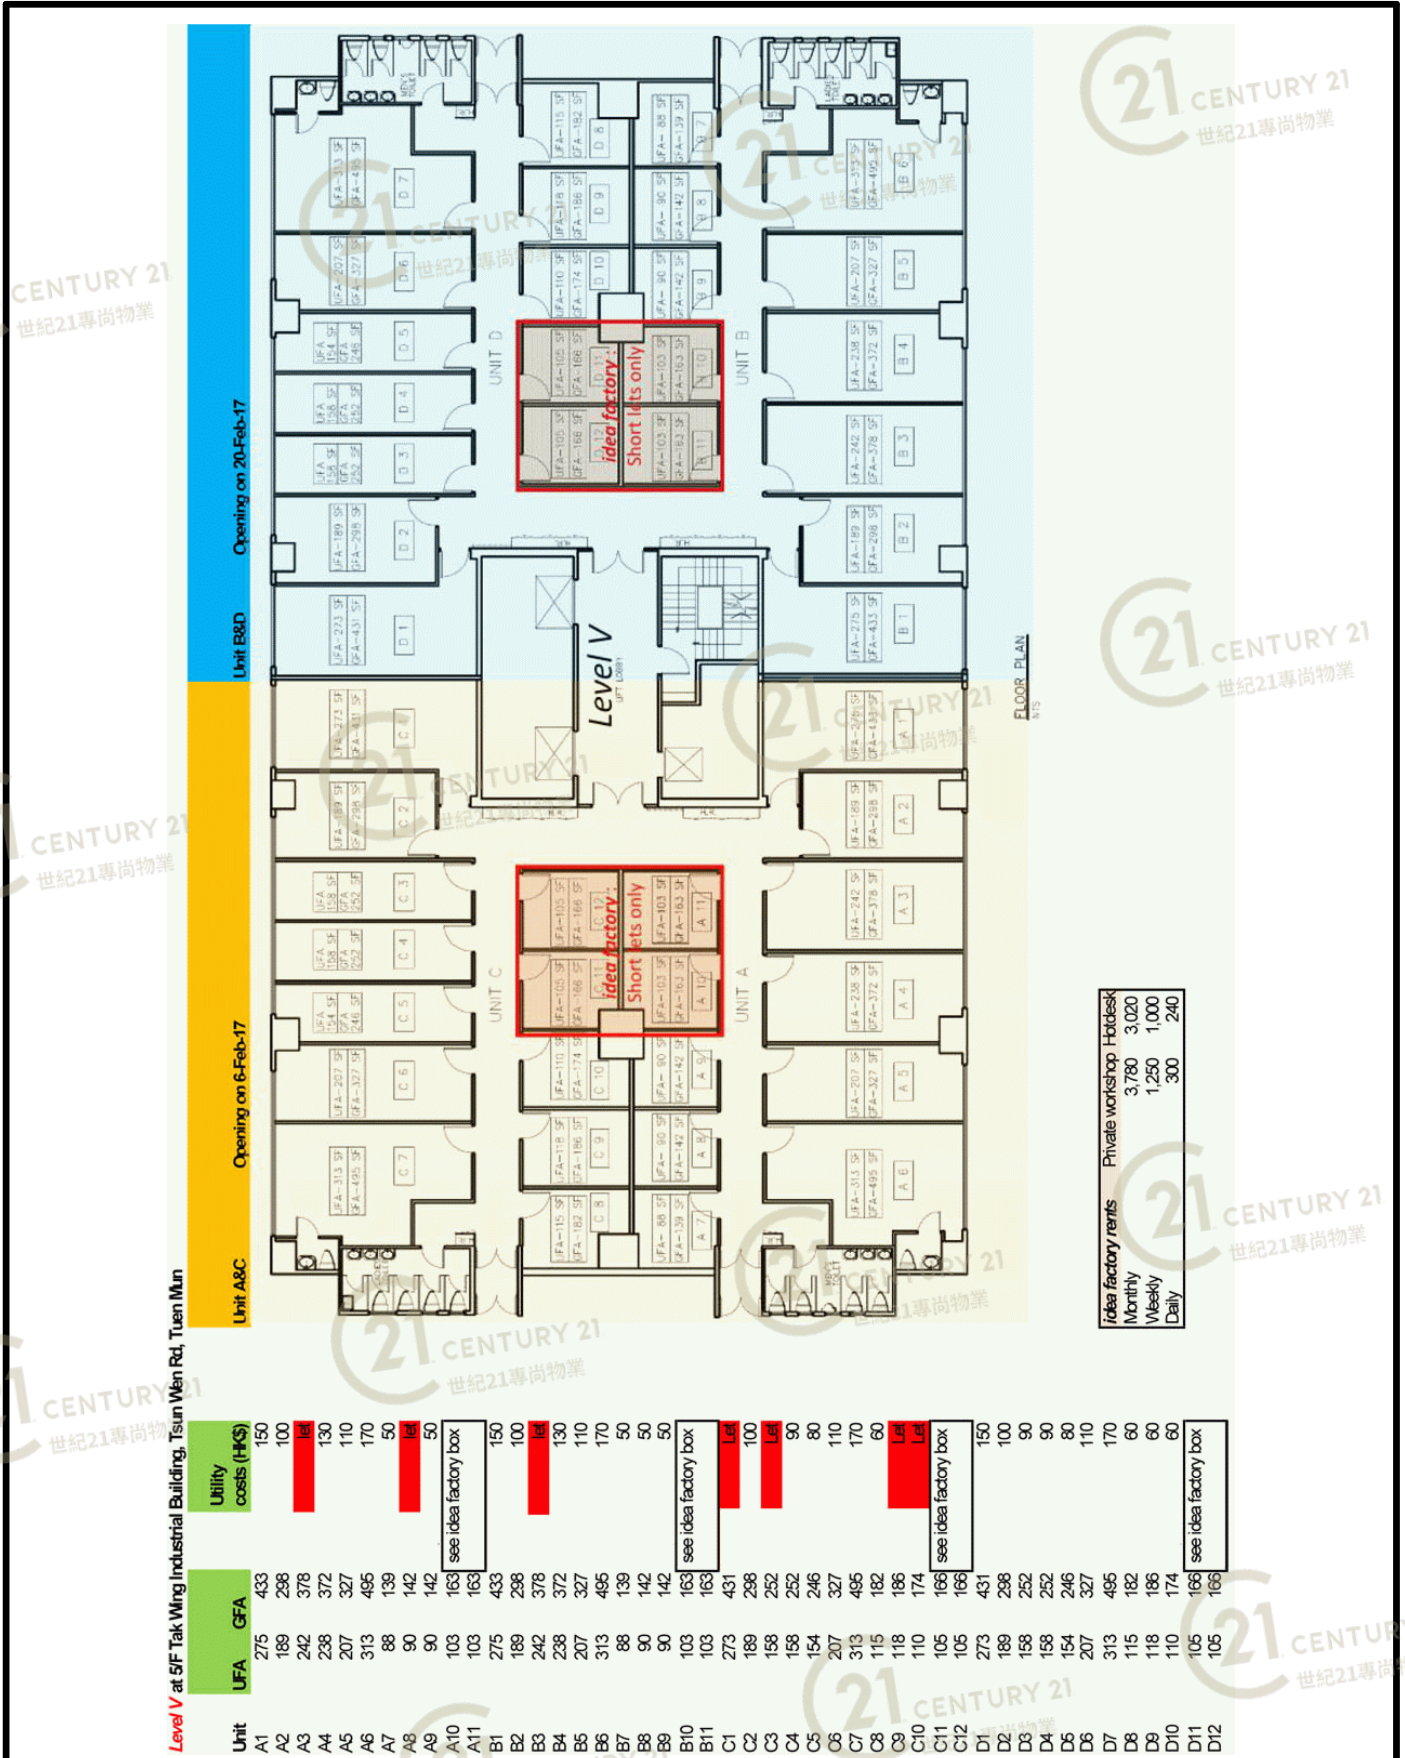

平面圖

Floor Plan

德榮工業大廈 Tak Wing Industrial Building

NOT TO SCALE, FOR IDENTIFICATION PURPOSE ONLY

圖中所有數據比例，一概只作參考之用