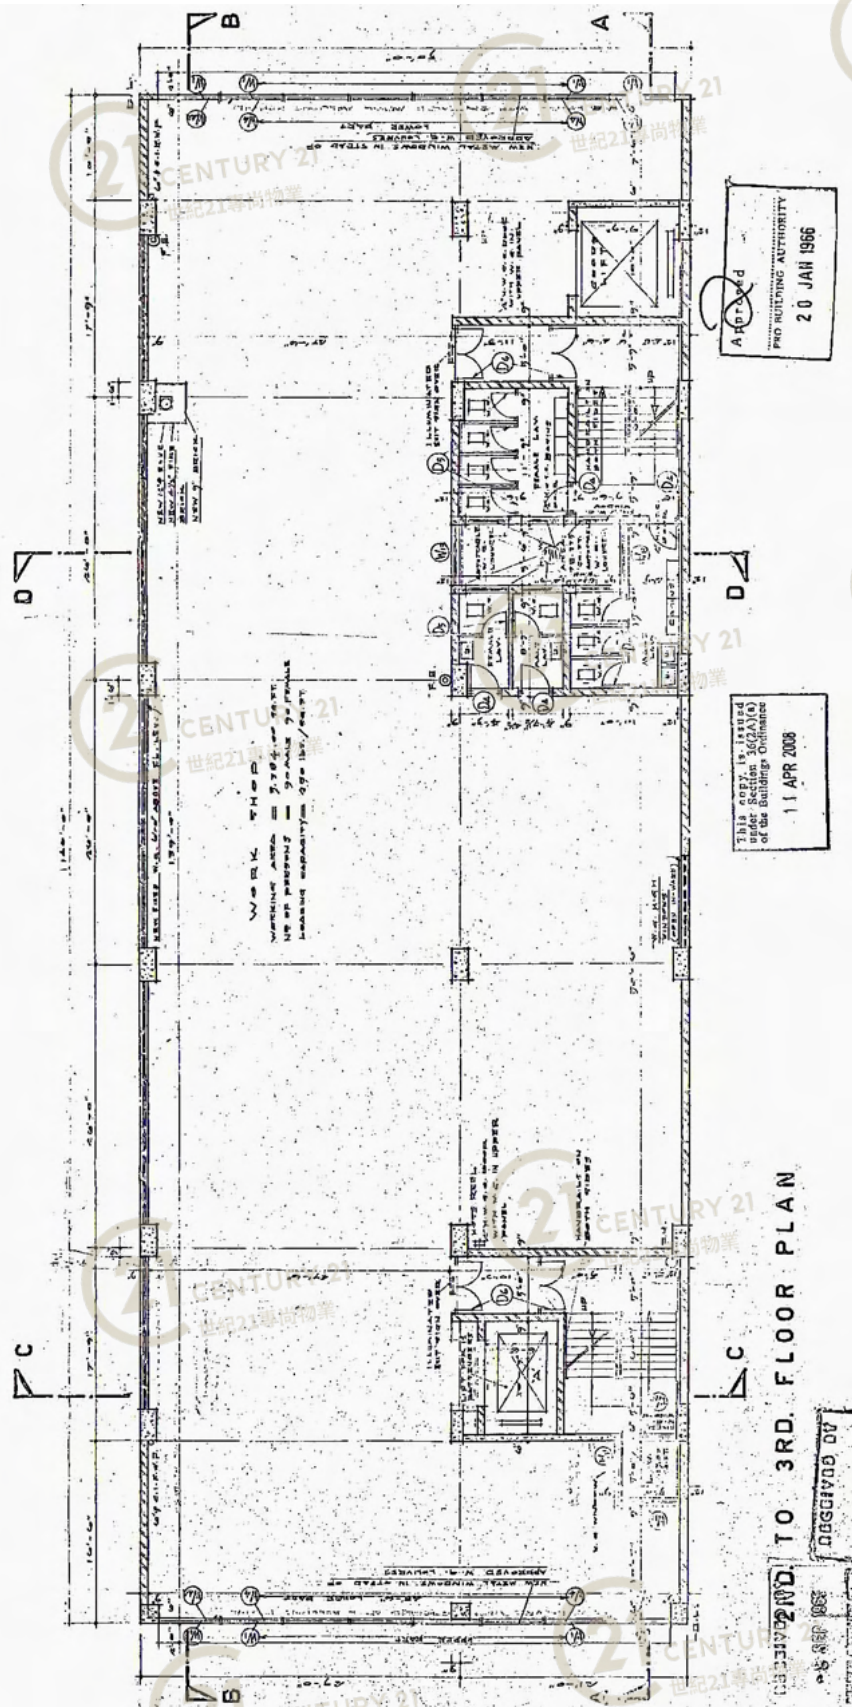

平面圖

Floor Plan

B.O.O. REF. NO. 2/4451/64

1ST. FLOOR PLAN

中溪工業大廈 Chung Kai Factory Building

NOT TO SCALE, FOR IDENTIFICATION PURPOSE ONLY

圖中所有數據比例，一概只作參考之用

平面圖

Floor Plan

中溪工業大廈 Chung Kai Factory Building

NOT TO SCALE, FOR IDENTIFICATION PURPOSE ONLY

圖中所有數據比例，一概只作參考之用

平面圖

Floor Plan

B.O.O. REF. N^o 2/44.51/64

中溪工業大廈 Chung Kai Factory Building

NOT TO SCALE, FOR IDENTIFICATION PURPOSE ONLY

圖中所有數據比例，一概只作參考之用

平面圖

Floor Plan

中溪工業大廈 Chung Kai Factory Building

NOT TO SCALE, FOR IDENTIFICATION PURPOSE ONLY

圖中所有數據比例，一概只作參考之用

平面圖

Floor Plan

中溪工業大廈 Chung Kai Factory Building

NOT TO SCALE, FOR IDENTIFICATION PURPOSE ONLY

圖中所有數據比例，一概只作參考之用

平面圖

Floor Plan

中溪工業大廈 Chung Kai Factory Building

NOT TO SCALE, FOR IDENTIFICATION PURPOSE ONLY