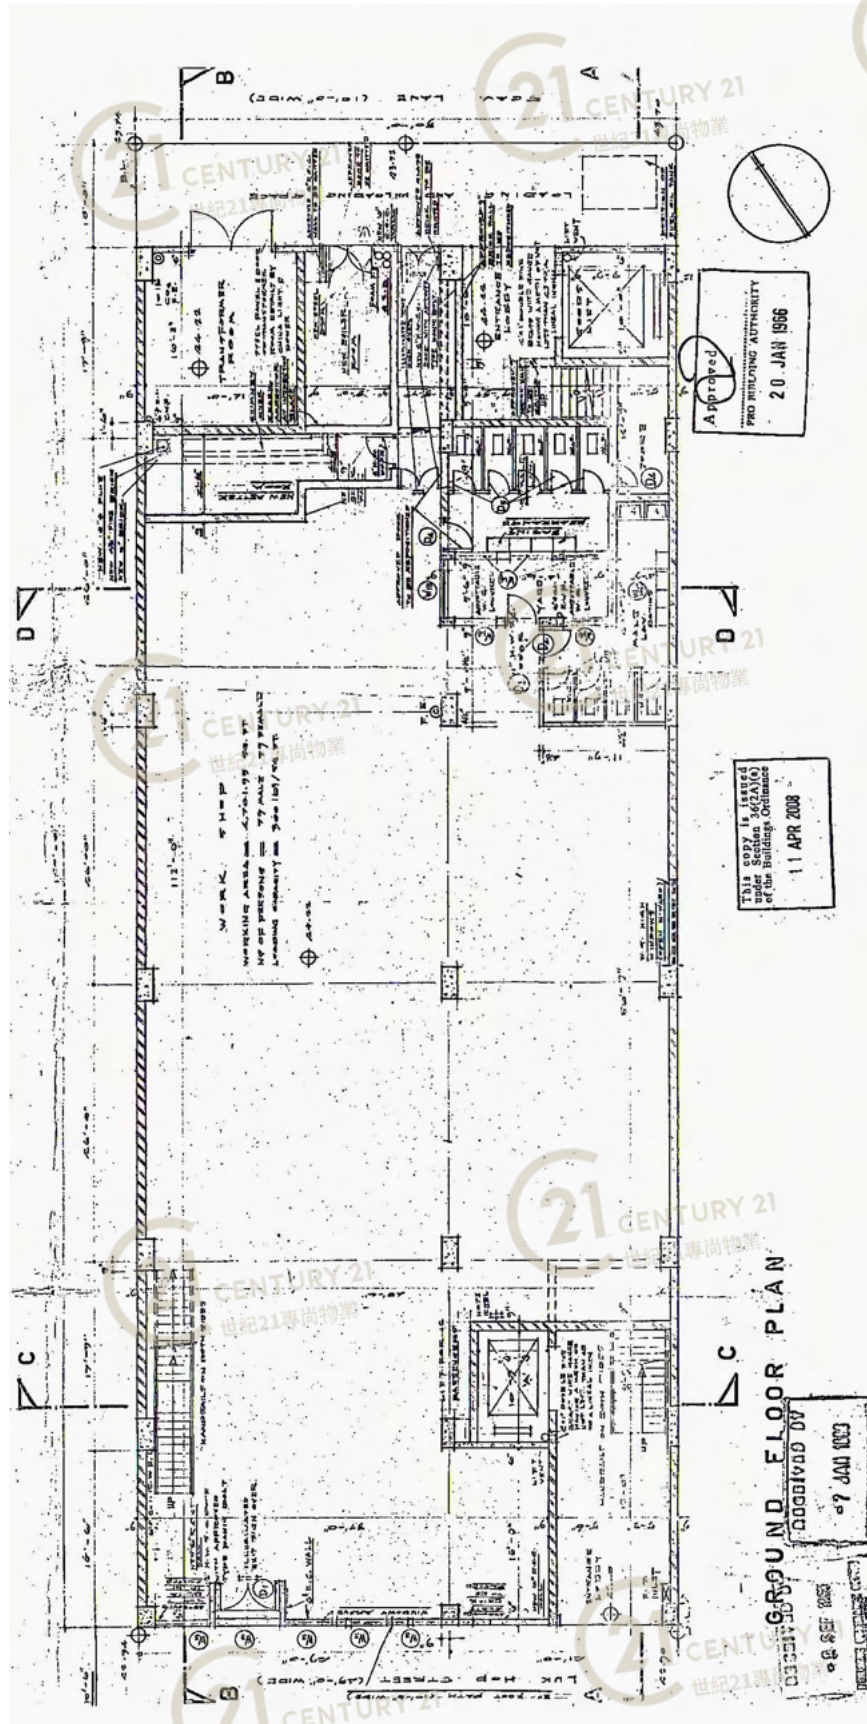

平面圖

Floor Plan

B.O.O. REF. NO. 2/4451/64

1ST. FLOOR PLAN

中溪工業大廈 Chung Kai Factory Building

NOT TO SCALE, FOR IDENTIFICATION PURPOSE ONLY

圖中所有數據比例，一概只作參考之用

平面圖

Floor Plan

中溪工業大廈 Chung Kai Factory Building

NOT TO SCALE, FOR IDENTIFICATION PURPOSE ONLY

圖中所有數據比例，一概只作參考之用

平面圖

Floor Plan

B.O.O. REF. N^o 2/44.51/64

中溪工業大廈 Chung Kai Factory Building

NOT TO SCALE, FOR IDENTIFICATION PURPOSE ONLY

圖中所有數據比例，一概只作參考之用

平面圖

Floor Plan

中溪工業大廈 Chung Kai Factory Building

NOT TO SCALE, FOR IDENTIFICATION PURPOSE ONLY

圖中所有數據比例，一概只作參考之用

平面圖

Floor Plan

中溪工業大廈 Chung Kai Factory Building

NOT TO SCALE, FOR IDENTIFICATION PURPOSE ONLY

圖中所有數據比例，一概只作參考之用

平面圖

Floor Plan

中溪工業大廈 Chung Kai Factory Building

NOT TO SCALE, FOR IDENTIFICATION PURPOSE ONLY