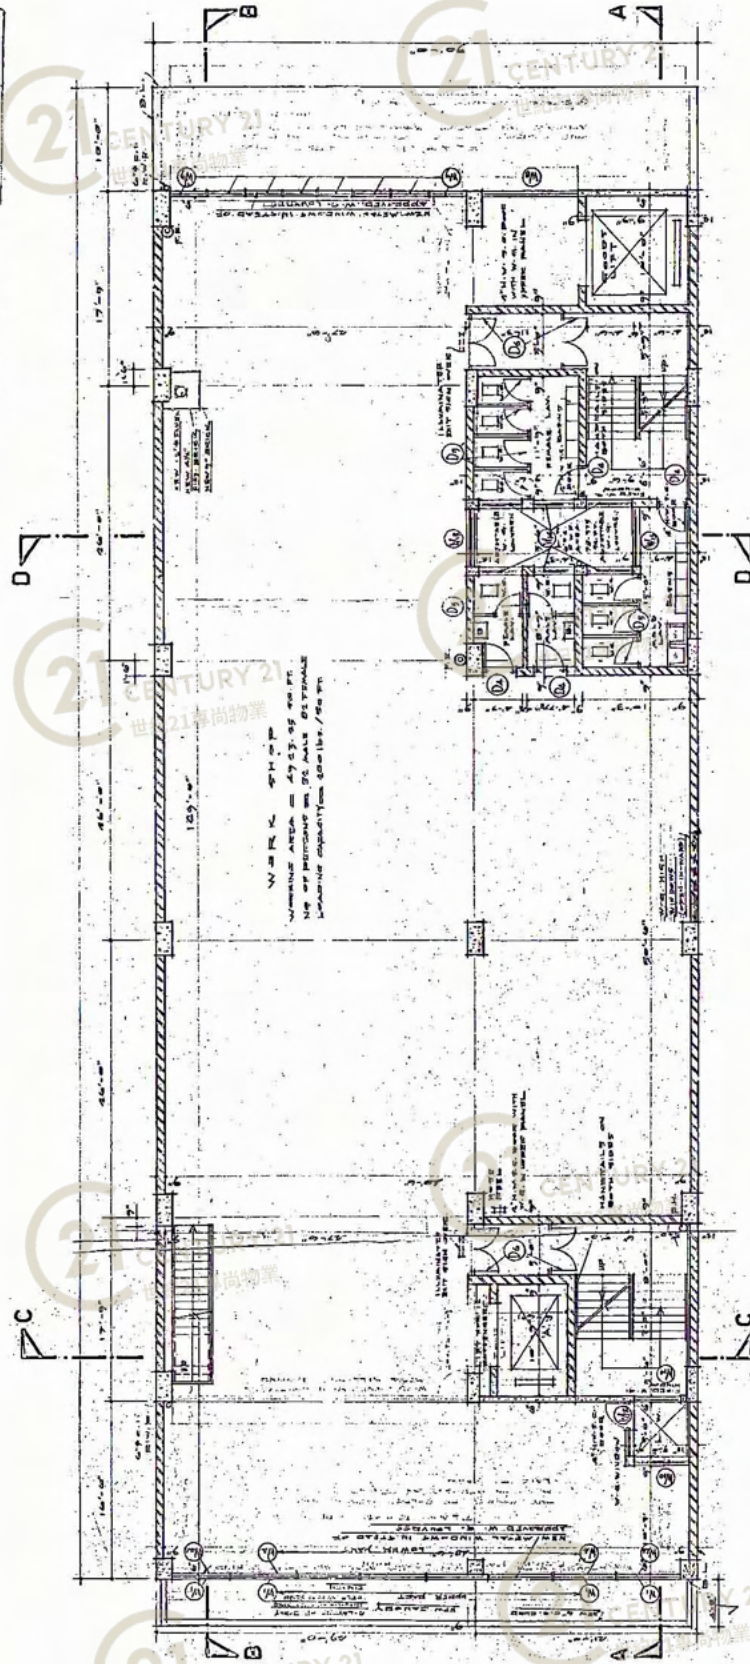

平面圖

Floor Plan

B.O.O. REF. NO. 2/4451/64

1ST. FLOOR PLAN

中溪工業大廈 Chung Kai Factory Building

NOT TO SCALE, FOR IDENTIFICATION PURPOSE ONLY

圖中所有數據比例，一概只作參考之用

平面圖

Floor Plan

中溪工業大廈 Chung Kai Factory Building

NOT TO SCALE, FOR IDENTIFICATION PURPOSE ONLY

圖中所有數據比例，一概只作參考之用

平面圖

Floor Plan

B.O.O. REF. N^o 2/44.51/64

中溪工業大廈 Chung Kai Factory Building

NOT TO SCALE, FOR IDENTIFICATION PURPOSE ONLY

圖中所有數據比例，一概只作參考之用

平面圖

Floor Plan

中溪工業大廈 Chung Kai Factory Building

NOT TO SCALE, FOR IDENTIFICATION PURPOSE ONLY

圖中所有數據比例，一概只作參考之用

平面圖

Floor Plan

中溪工業大廈 Chung Kai Factory Building

NOT TO SCALE, FOR IDENTIFICATION PURPOSE ONLY

圖中所有數據比例，一概只作參考之用

平面圖

Floor Plan

中溪工業大廈 Chung Kai Factory Building

NOT TO SCALE, FOR IDENTIFICATION PURPOSE ONLY