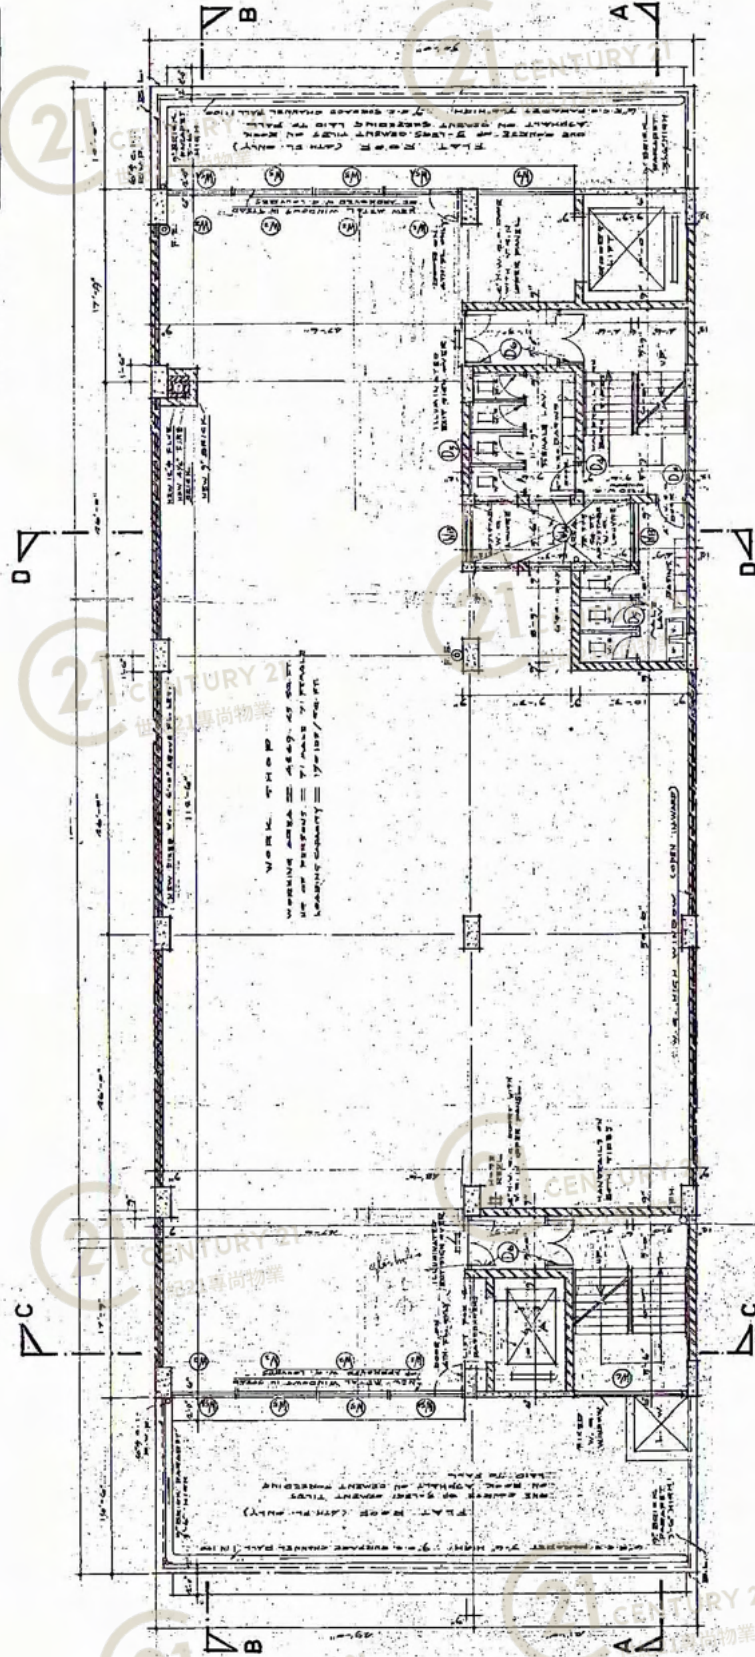

平面圖

Floor Plan

B.O.O. REF. NO. 2/4451/64

1ST. FLOOR PLAN

中溪工業大廈 Chung Kai Factory Building

NOT TO SCALE, FOR IDENTIFICATION PURPOSE ONLY

圖中所有數據比例，一概只作參考之用

平面圖

Floor Plan

中溪工業大廈 Chung Kai Factory Building

NOT TO SCALE, FOR IDENTIFICATION PURPOSE ONLY

圖中所有數據比例，一概只作參考之用

平面圖

Floor Plan

B.O.O. REF. N^o 2/44.51/64

中溪工業大廈 Chung Kai Factory Building

NOT TO SCALE, FOR IDENTIFICATION PURPOSE ONLY

圖中所有數據比例，一概只作參考之用

平面圖

Floor Plan

中溪工業大廈 Chung Kai Factory Building

NOT TO SCALE, FOR IDENTIFICATION PURPOSE ONLY

圖中所有數據比例，一概只作參考之用

平面圖

Floor Plan

中溪工業大廈 Chung Kai Factory Building

NOT TO SCALE, FOR IDENTIFICATION PURPOSE ONLY

圖中所有數據比例，一概只作參考之用

平面圖

Floor Plan

中溪工業大廈 Chung Kai Factory Building

NOT TO SCALE, FOR IDENTIFICATION PURPOSE ONLY