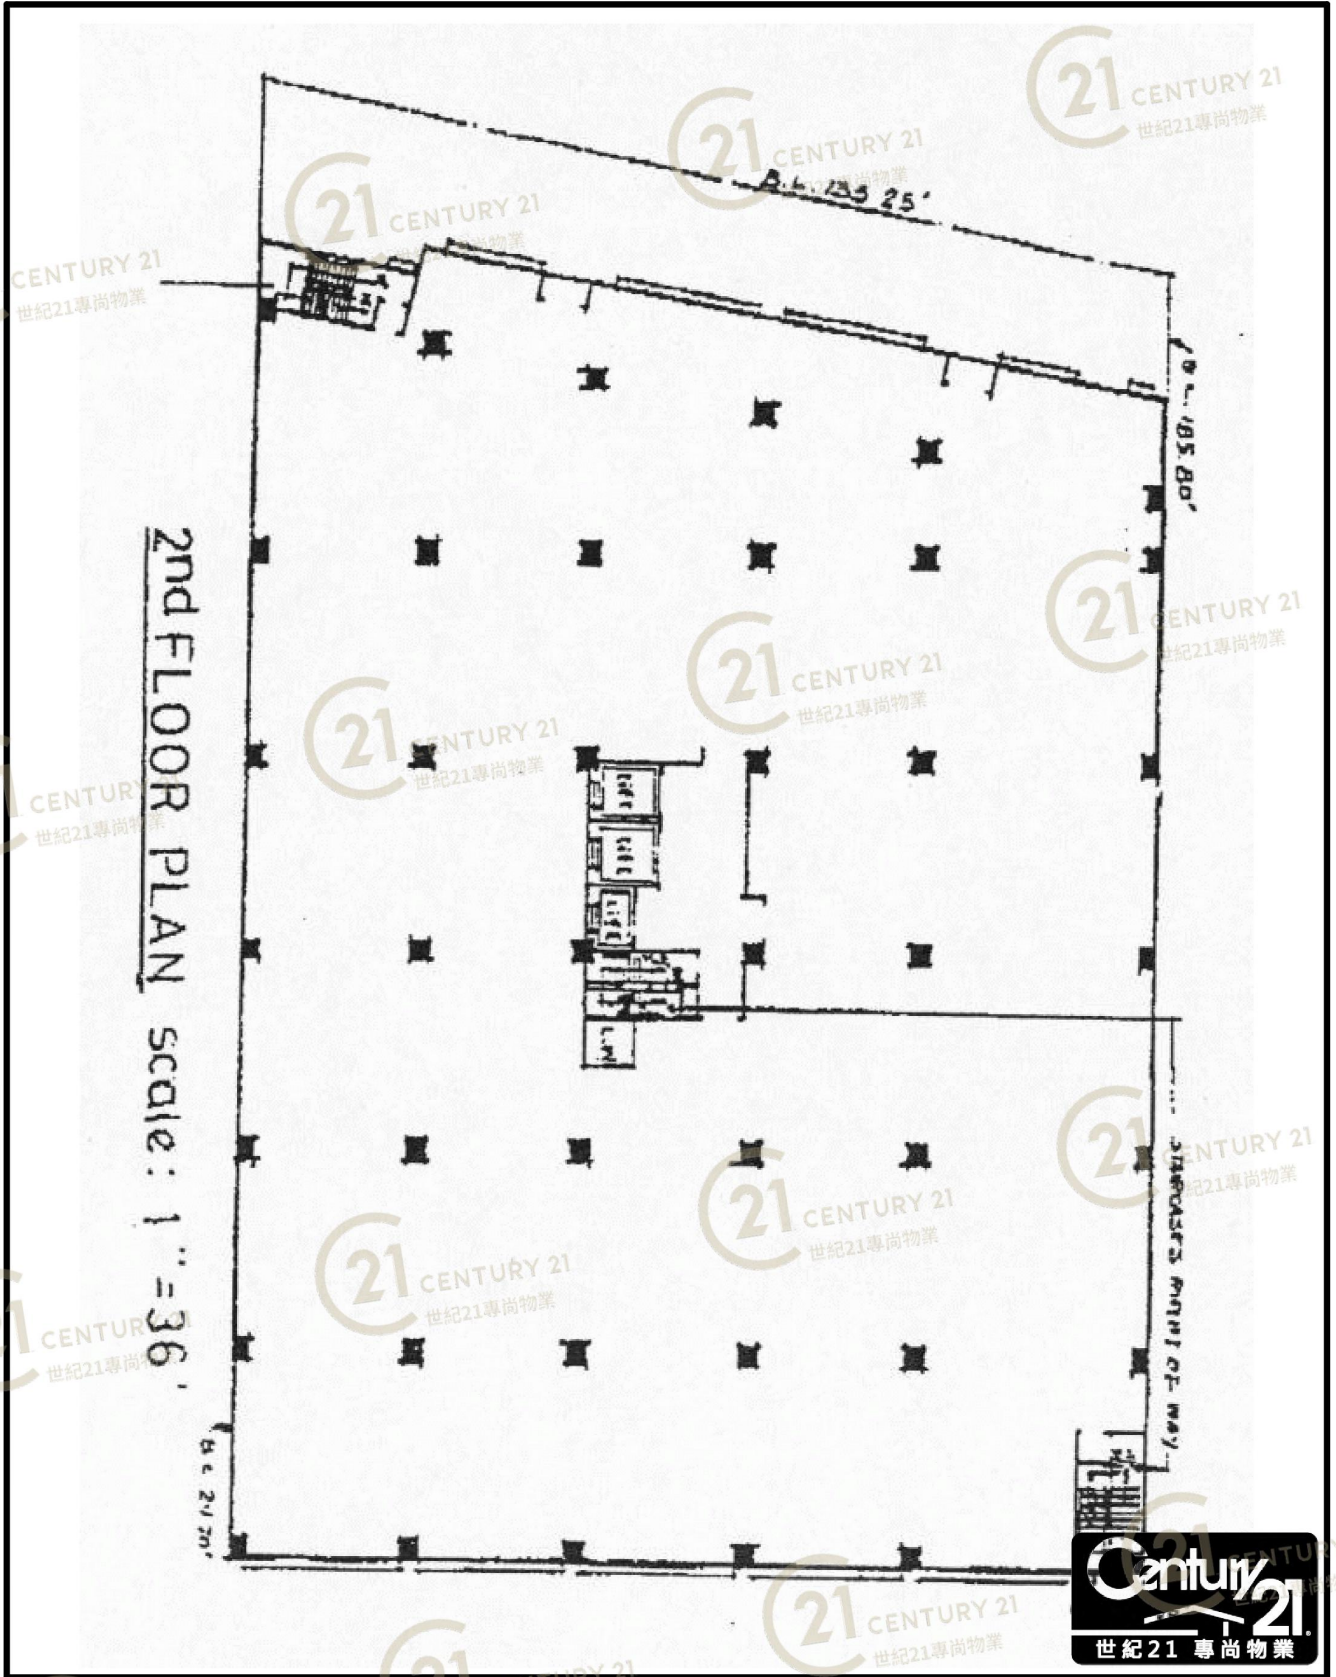

# Floor Plan

平面圖

FLOOR PLAN

十四樓平面圖

(升降機不到十四樓 14/FL)

HUNG MOU INDUSTRIAL BUILDING

鴻懋工業大廈 Hung Mou Industrial Building

NOT TO SCALE, FOR IDENTIFICATION PURPOSE ONLY

圖中所有數據比例，一概只作參考之用

平面圖

Floor Plan

鴻懋工業大廈 Hung Mou Industrial Building

NOT TO SCALE, FOR IDENTIFICATION PURPOSE ONLY

圖中所有數據比例，一概只作參考之用

# Floor Plan