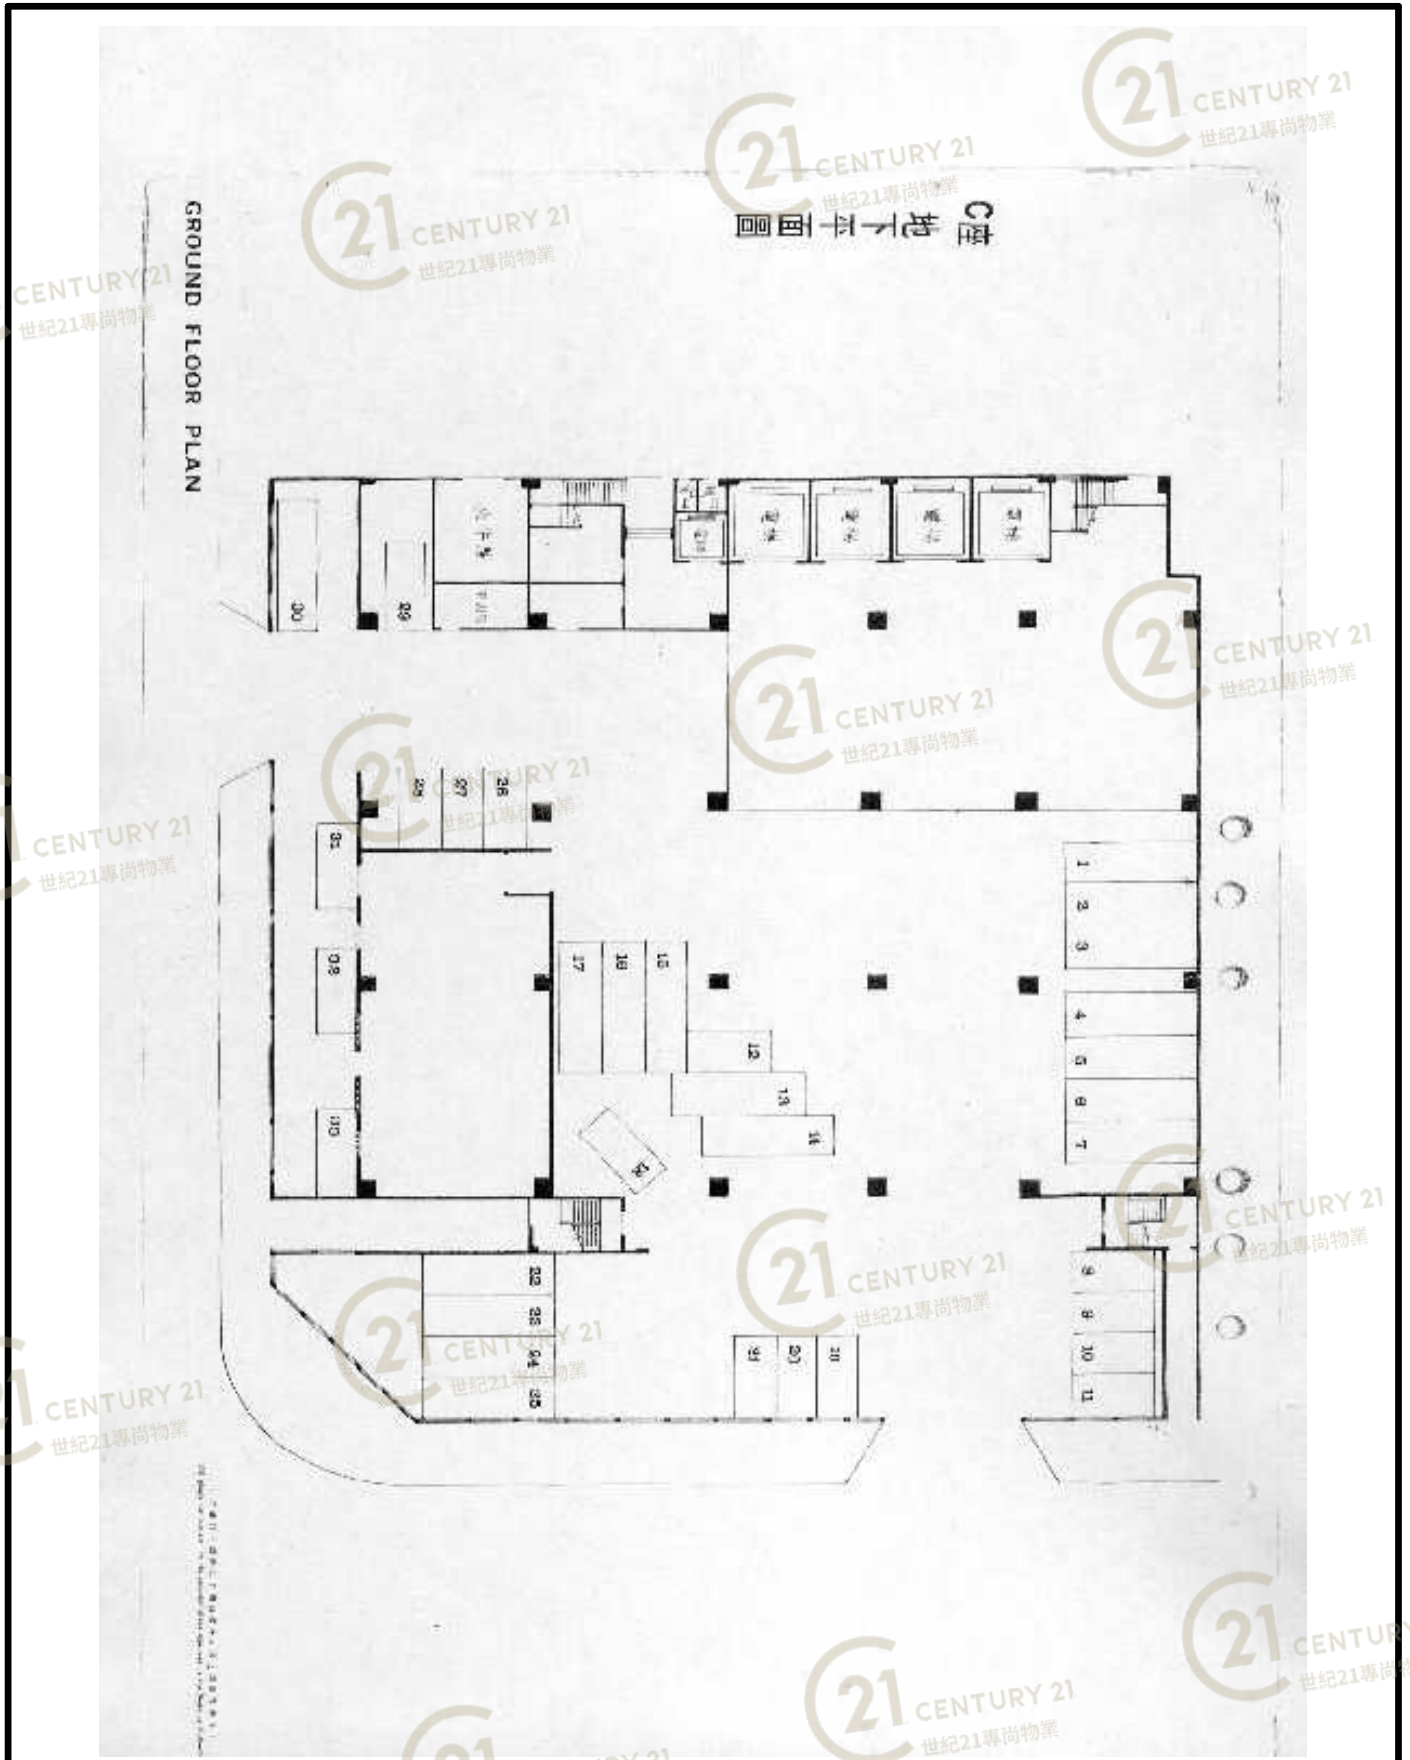

平面圖

Floor Plan

面向橫巷(很闊)
可以停大貨拖車

三樓至四樓平面圖

裕林工業大廈 Yee Lim Industrial Building

NOT TO SCALE, FOR IDENTIFICATION PURPOSE ONLY
圖中所有數據比例, 一概只作參考之用

平面圖

Floor Plan

裕林工業大廈 Yee Lim Industrial Building

五樓至十五樓平面圖

(此圖乃根據工商業大廈之2樓圖式繪出)
10'0" x 10'4" x 10'0" x 10'4" x 10'0" x 10'4" x 10'0" x 10'4"

NOT TO SCALE, FOR IDENTIFICATION PURPOSE ONLY

圖中所有數據比例，一概只作參考之用

平面圖

Floor Plan

裕林工業大廈 Yee Lim Industrial Building

NOT TO SCALE, FOR IDENTIFICATION PURPOSE ONLY

圖中所有數據比例，一概只作參考之用

平面圖

Floor Plan

裕林工業大廈 Yee Lim Industrial Building

NOT TO SCALE, FOR IDENTIFICATION PURPOSE ONLY

圖中所有數據比例，一概只作參考之用

平面圖

Floor Plan

裕林工業大廈 Yee Lim Industrial Building

NOT TO SCALE, FOR IDENTIFICATION PURPOSE ONLY

圖中所有數據比例，一概只作參考之用

平面圖

Floor Plan

裕林工業大廈 Yee Lim Industrial Building

NOT TO SCALE, FOR IDENTIFICATION PURPOSE ONLY