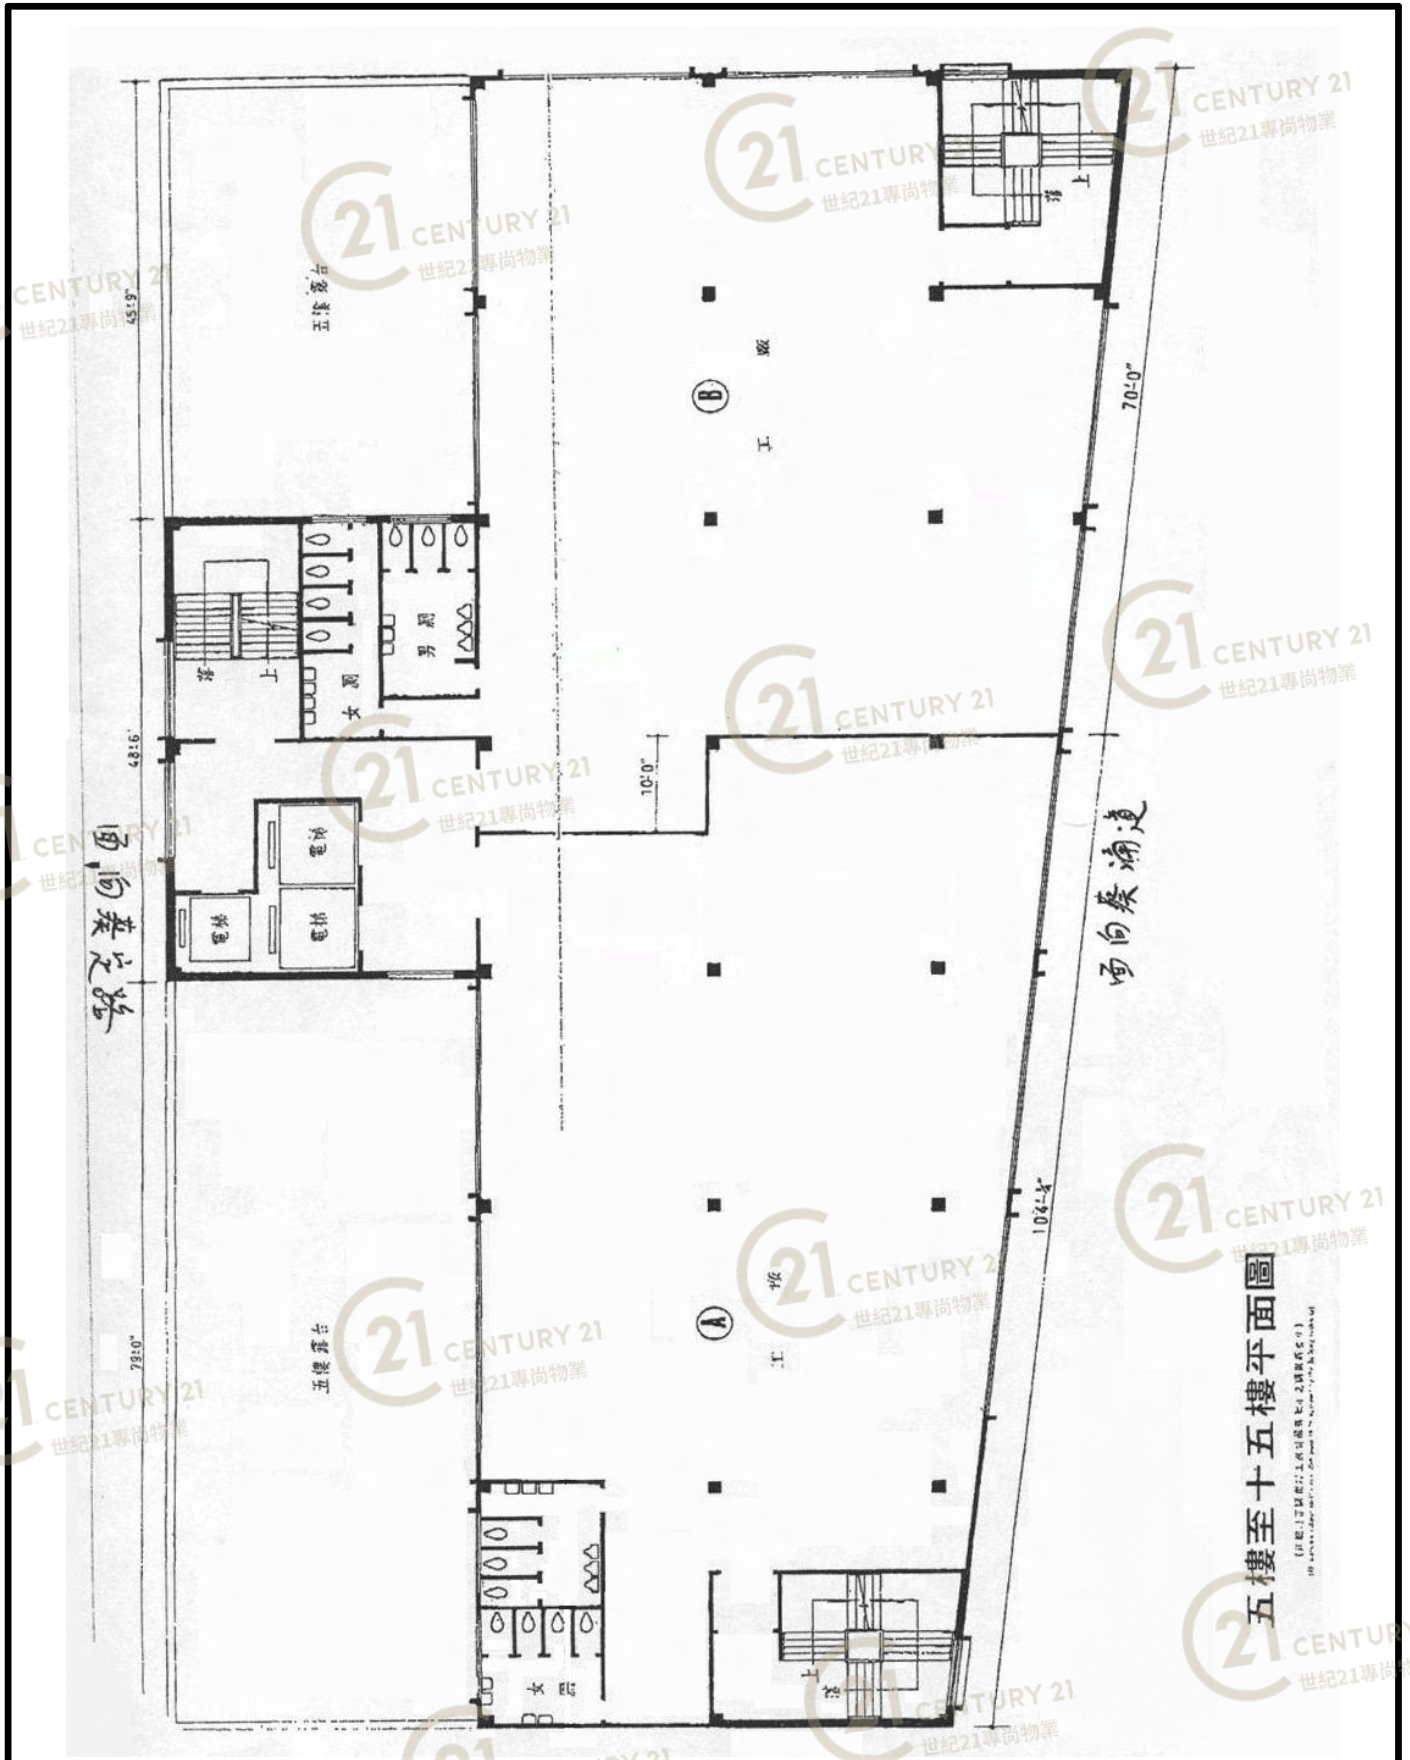

平面圖

Floor Plan

裕林工業大廈 Yee Lim Industrial Building

五樓至十五樓平面圖

NOT TO SCALE, FOR IDENTIFICATION PURPOSE ONLY

圖中所有數據比例，一概只作參考之用