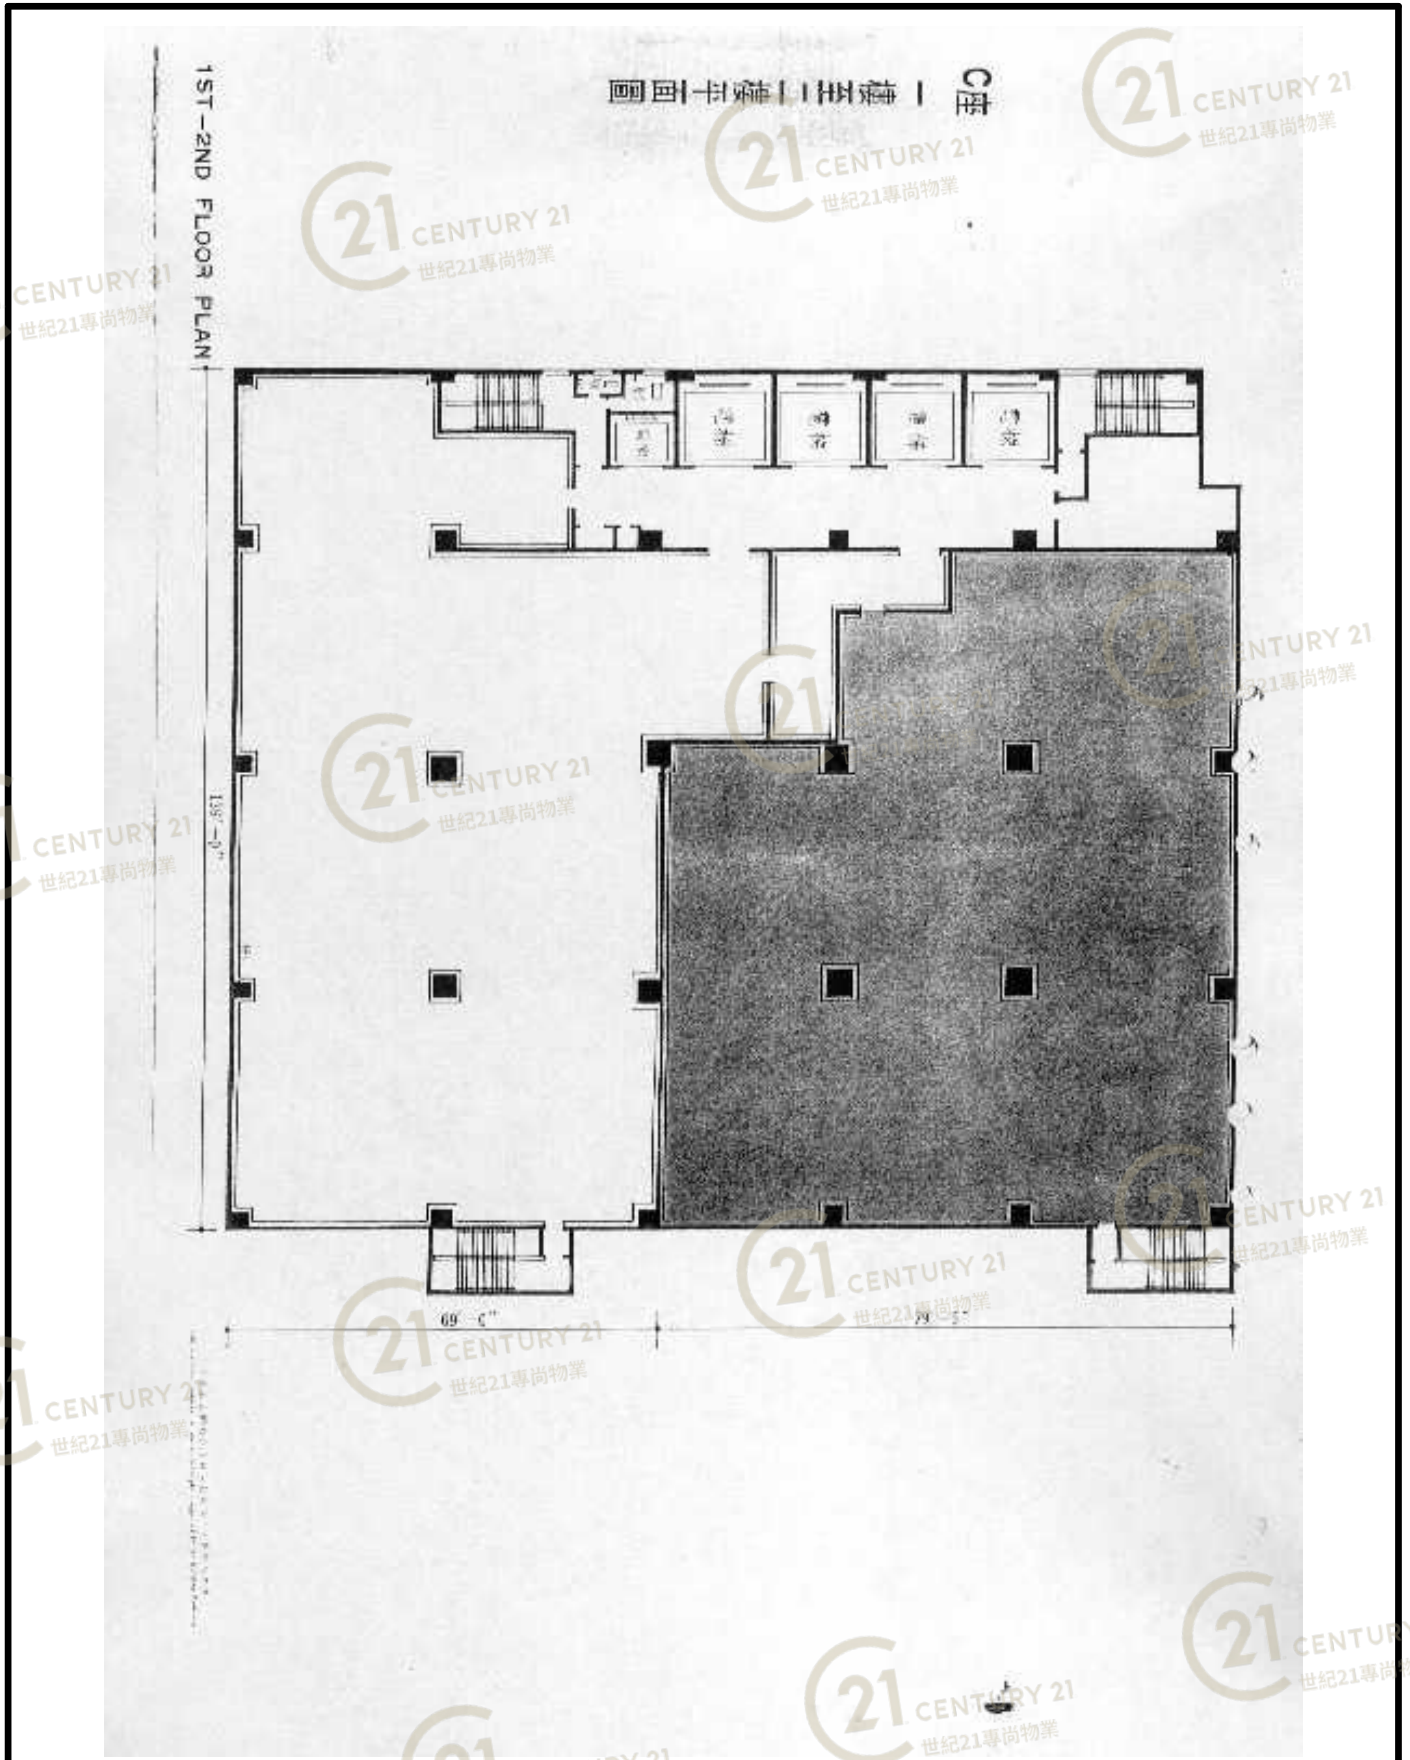

平面圖

Floor Plan

面向橫巷(很闊)
可以停大貨拖車

三樓至四樓平面圖

裕林工業大廈 Yee Lim Industrial Building

NOT TO SCALE, FOR IDENTIFICATION PURPOSE ONLY
圖中所有數據比例, 一概只作參考之用

平面圖

Floor Plan

裕林工業大廈 Yee Lim Industrial Building

五樓至十五樓平面圖

(此圖乃根據工商業大廈之2樓圖式繪出)
10'0" x 10'4" x 10'0" x 10'4" x 10'0" x 10'4" x 10'0" x 10'4"

NOT TO SCALE, FOR IDENTIFICATION PURPOSE ONLY

圖中所有數據比例，一概只作參考之用

平面圖

Floor Plan

裕林工業大廈 Yee Lim Industrial Building

NOT TO SCALE, FOR IDENTIFICATION PURPOSE ONLY

圖中所有數據比例，一概只作參考之用

平面圖

Floor Plan

裕林工業大廈 Yee Lim Industrial Building

NOT TO SCALE, FOR IDENTIFICATION PURPOSE ONLY

圖中所有數據比例，一概只作參考之用

平面圖

Floor Plan

裕林工業大廈 Yee Lim Industrial Building

NOT TO SCALE, FOR IDENTIFICATION PURPOSE ONLY

圖中所有數據比例，一概只作參考之用

平面圖

Floor Plan

裕林工業大廈 Yee Lim Industrial Building

NOT TO SCALE, FOR IDENTIFICATION PURPOSE ONLY