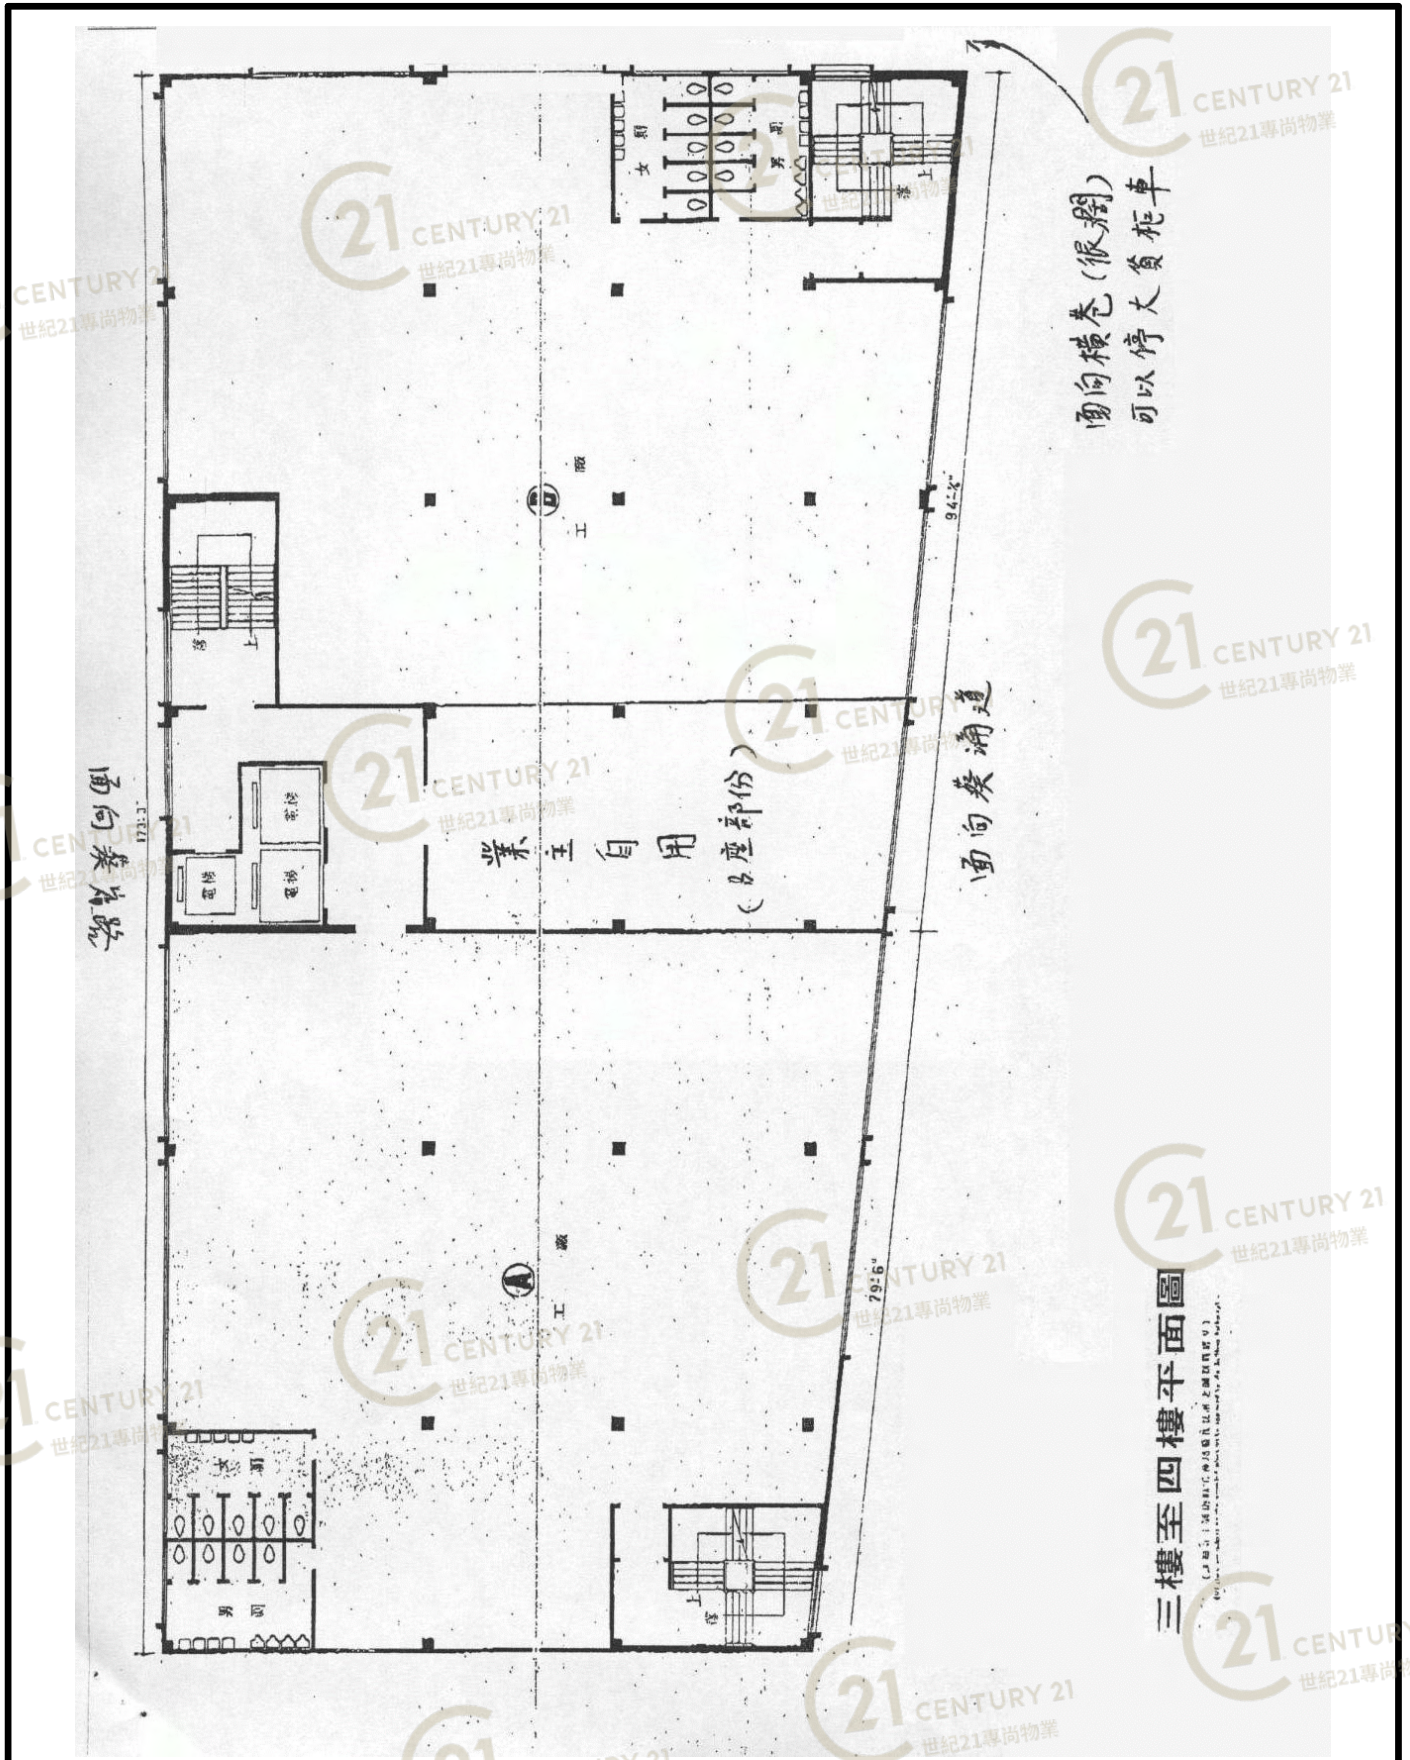

平面圖

Floor Plan

面向橫巷(很闊)
可以停大貨拖車

三樓至四樓平面圖

裕林工業大廈 Yee Lim Industrial Building

NOT TO SCALE, FOR IDENTIFICATION PURPOSE ONLY
圖中所有數據比例, 一概只作參考之用

平面圖

Floor Plan

裕林工業大廈 Yee Lim Industrial Building

五樓至十五樓平面圖

(此圖乃根據工商業大廈之2樓圖式繪出)
10'0" x 10'4" x 10'0" x 10'4" x 10'0" x 10'4" x 10'0" x 10'4"

NOT TO SCALE, FOR IDENTIFICATION PURPOSE ONLY

圖中所有數據比例，一概只作參考之用

平面圖

Floor Plan

裕林工業大廈 Yee Lim Industrial Building

NOT TO SCALE, FOR IDENTIFICATION PURPOSE ONLY

圖中所有數據比例，一概只作參考之用

平面圖

Floor Plan

裕林工業大廈 Yee Lim Industrial Building

NOT TO SCALE, FOR IDENTIFICATION PURPOSE ONLY

圖中所有數據比例，一概只作參考之用

平面圖

Floor Plan

裕林工業大廈 Yee Lim Industrial Building

NOT TO SCALE, FOR IDENTIFICATION PURPOSE ONLY

圖中所有數據比例，一概只作參考之用

平面圖

Floor Plan

裕林工業大廈 Yee Lim Industrial Building

NOT TO SCALE, FOR IDENTIFICATION PURPOSE ONLY