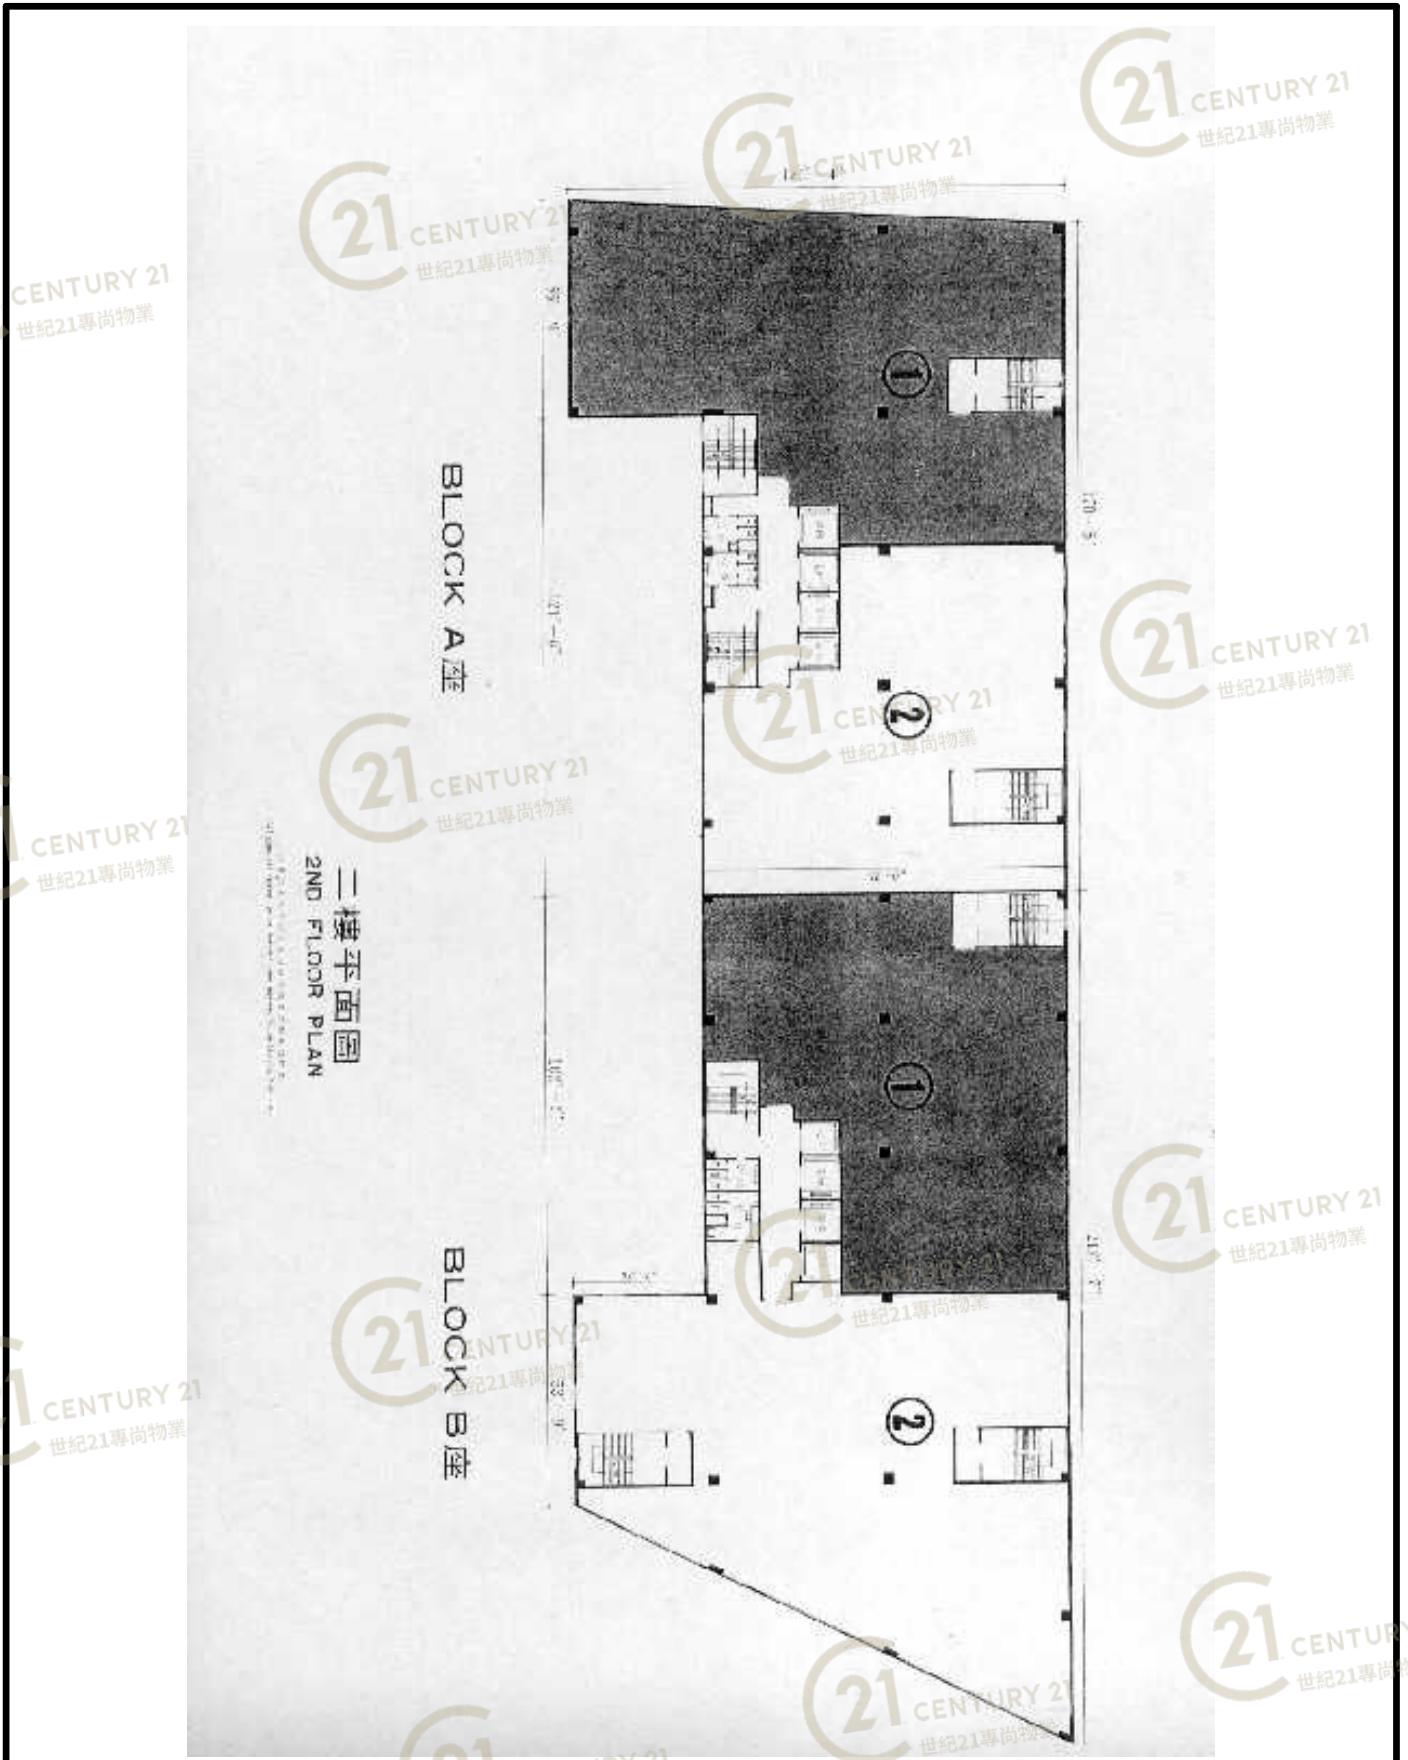

裕林工業大廈 Yee Lim Industrial Building

五樓至十五樓平面圖

(此圖乃根據工商業大廈之2樓圖式繪出)
10'0" x 10'4" x 10'0" x 10'4" x 10'0" x 10'4" x 10'0" x 10'4"

NOT TO SCALE, FOR IDENTIFICATION PURPOSE ONLY

圖中所有數據比例，一概只作參考之用

平面圖

Floor Plan

裕林工業大廈 Yee Lim Industrial Building

NOT TO SCALE, FOR IDENTIFICATION PURPOSE ONLY

圖中所有數據比例，一概只作參考之用

平面圖

Floor Plan

裕林工業大廈 Yee Lim Industrial Building

NOT TO SCALE, FOR IDENTIFICATION PURPOSE ONLY

圖中所有數據比例，一概只作參考之用

平面圖

Floor Plan

裕林工業大廈 Yee Lim Industrial Building

NOT TO SCALE, FOR IDENTIFICATION PURPOSE ONLY

圖中所有數據比例，一概只作參考之用

平面圖

Floor Plan

裕林工業大廈 Yee Lim Industrial Building

NOT TO SCALE, FOR IDENTIFICATION PURPOSE ONLY

圖中所有數據比例，一概只作參考之用

平面圖

Floor Plan

裕林工業大廈 Yee Lim Industrial Building

NOT TO SCALE, FOR IDENTIFICATION PURPOSE ONLY

圖中所有數據比例，一概只作參考之用

平面圖

Floor Plan