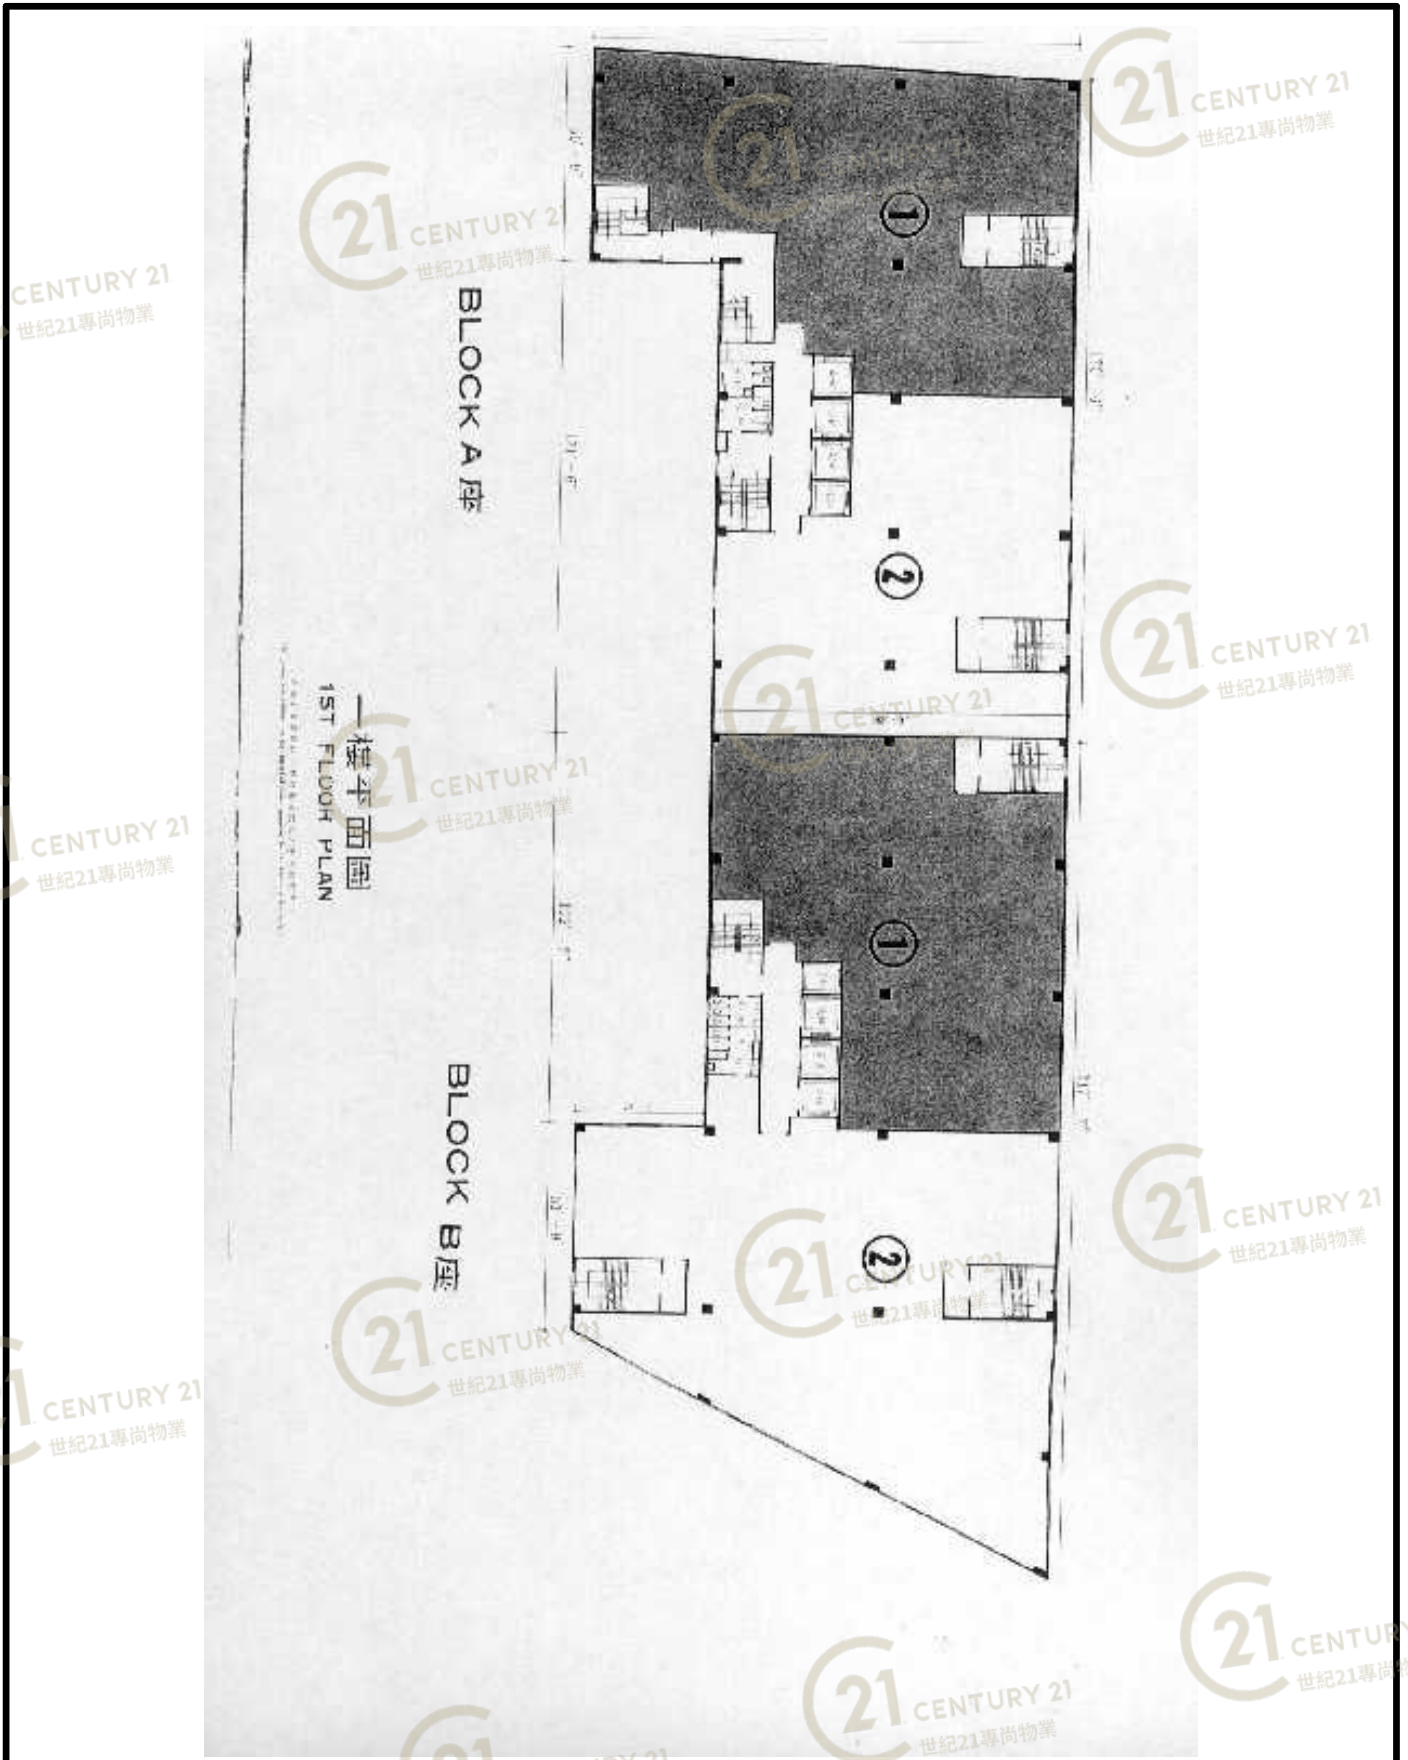

裕林工業大廈 Yee Lim Industrial Building

五樓至十五樓平面圖

(此圖乃根據工商業大廈之2樓圖式繪出)
10'0" x 10'4" x 10'0" x 10'4" x 10'0" x 10'4" x 10'0" x 10'4"

NOT TO SCALE, FOR IDENTIFICATION PURPOSE ONLY

圖中所有數據比例，一概只作參考之用

平面圖

Floor Plan

裕林工業大廈 Yee Lim Industrial Building

NOT TO SCALE, FOR IDENTIFICATION PURPOSE ONLY

圖中所有數據比例，一概只作參考之用

平面圖

Floor Plan

裕林工業大廈 Yee Lim Industrial Building

NOT TO SCALE, FOR IDENTIFICATION PURPOSE ONLY

圖中所有數據比例，一概只作參考之用

平面圖

Floor Plan

裕林工業大廈 Yee Lim Industrial Building

NOT TO SCALE, FOR IDENTIFICATION PURPOSE ONLY

圖中所有數據比例，一概只作參考之用

平面圖

Floor Plan

裕林工業大廈 Yee Lim Industrial Building

NOT TO SCALE, FOR IDENTIFICATION PURPOSE ONLY

圖中所有數據比例，一概只作參考之用

平面圖

Floor Plan

裕林工業大廈 Yee Lim Industrial Building

NOT TO SCALE, FOR IDENTIFICATION PURPOSE ONLY

圖中所有數據比例，一概只作參考之用

平面圖

Floor Plan