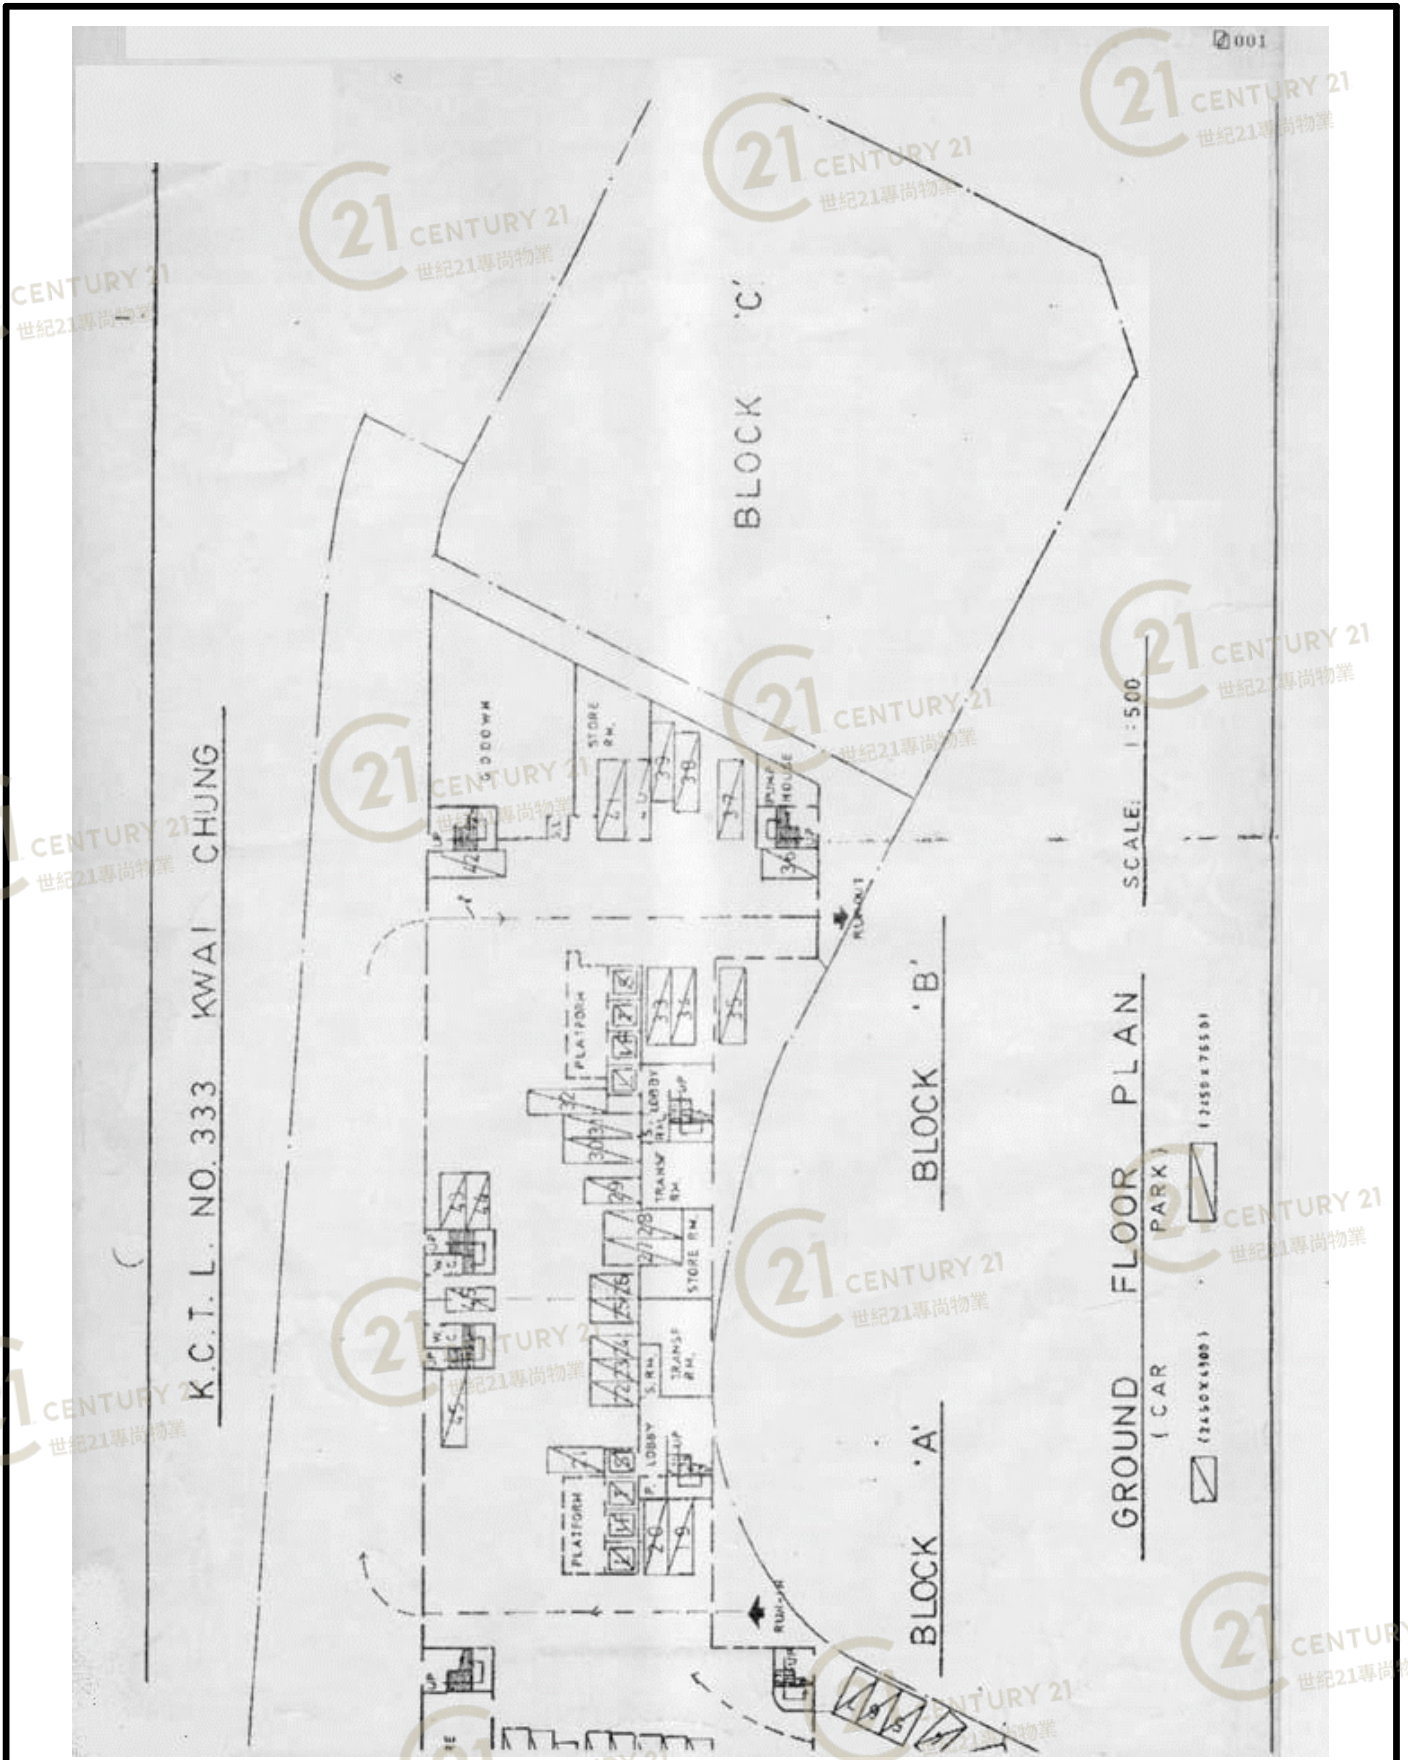

平面圖

Floor Plan

裕林工業中心B座 Yee Lim Industrial Centre Block B

NOT TO SCALE, FOR IDENTIFICATION PURPOSE ONLY

圖中所有數據比例，一概只作參考之用