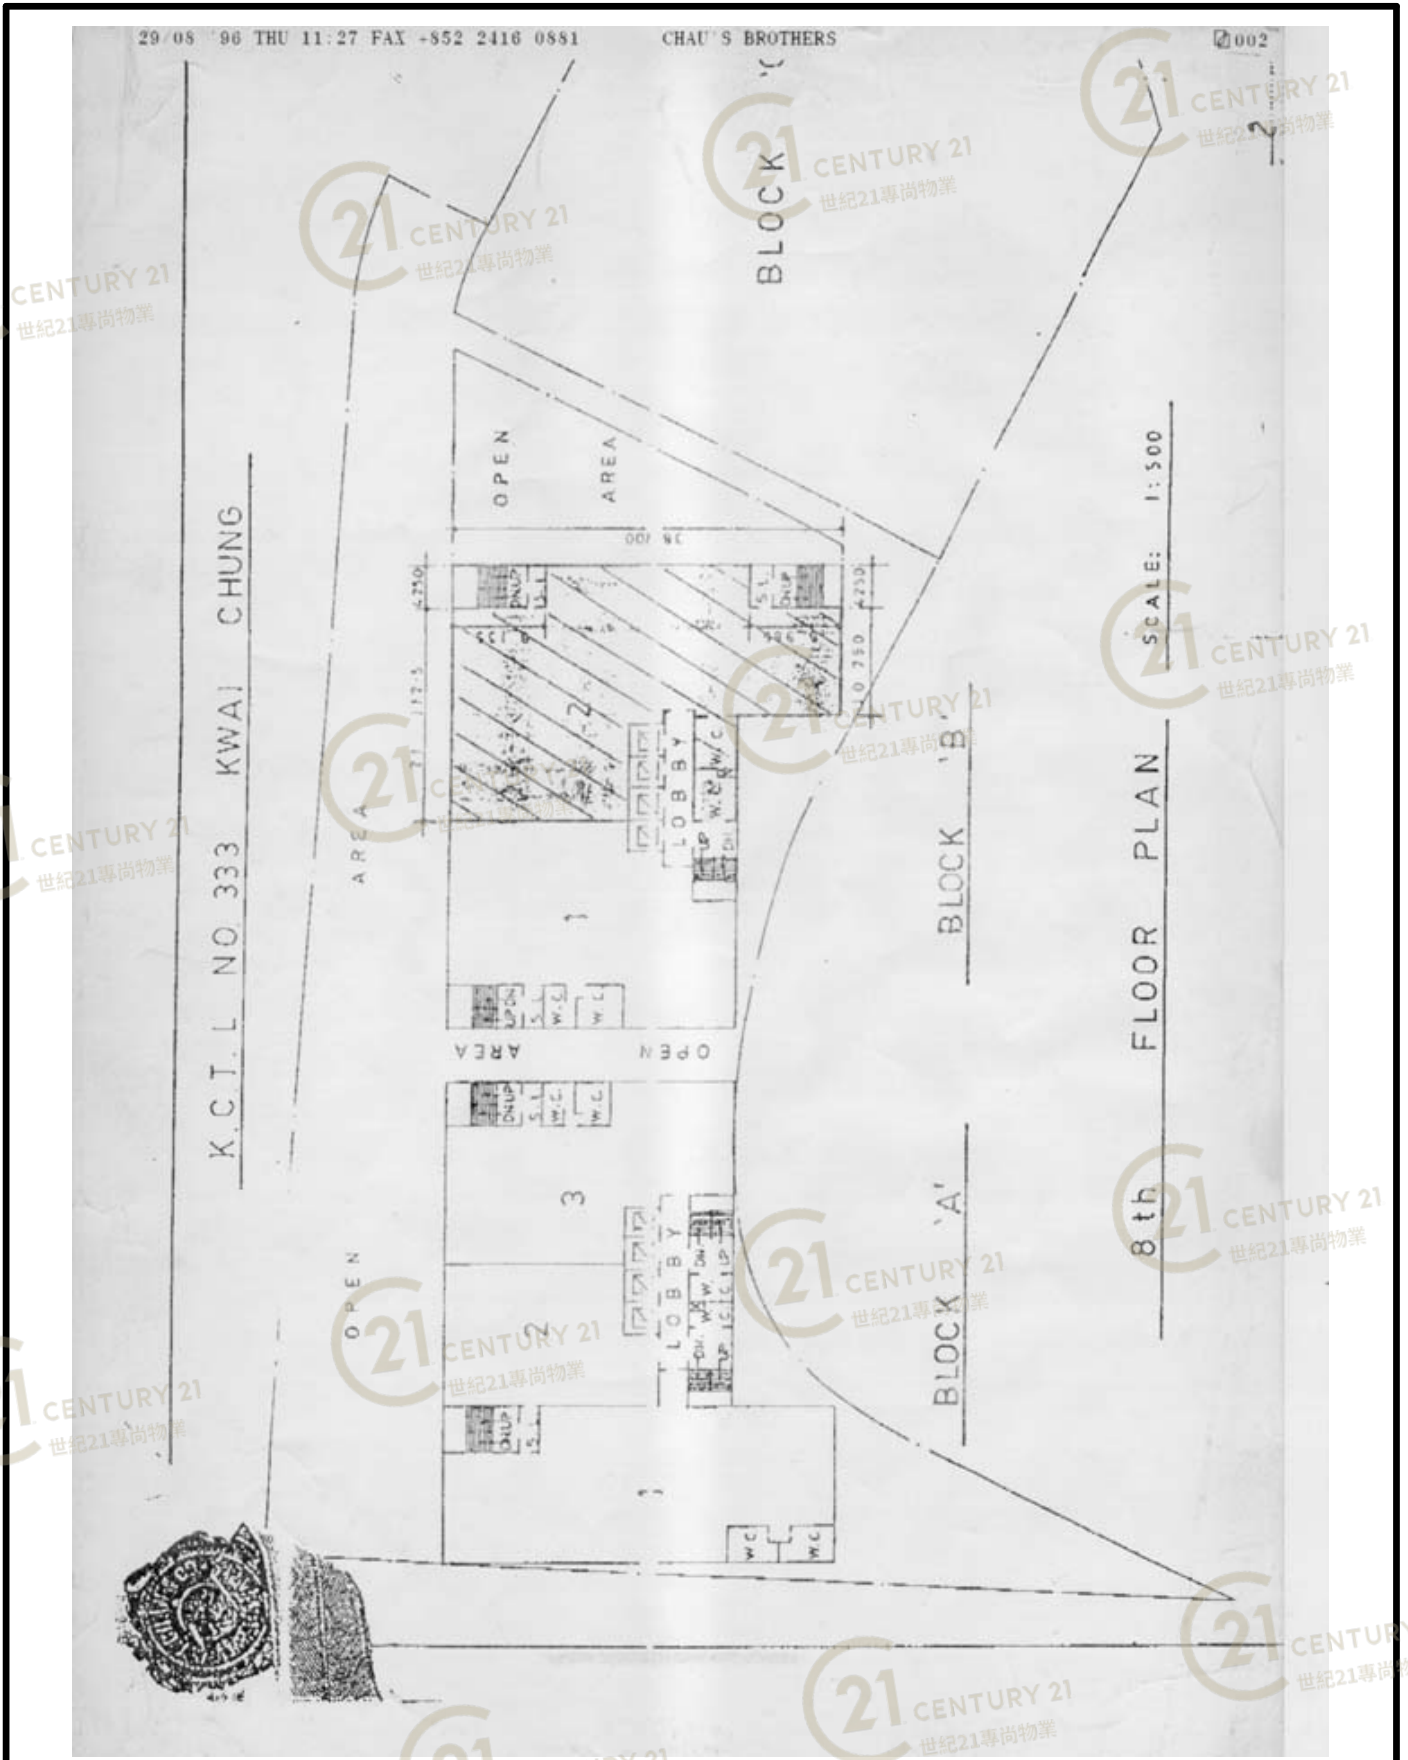

平面圖

Floor Plan

裕林工業中心B座 Yee Lim Industrial Centre Block B

NOT TO SCALE, FOR IDENTIFICATION PURPOSE ONLY

圖中所有數據比例，一概只作參考之用