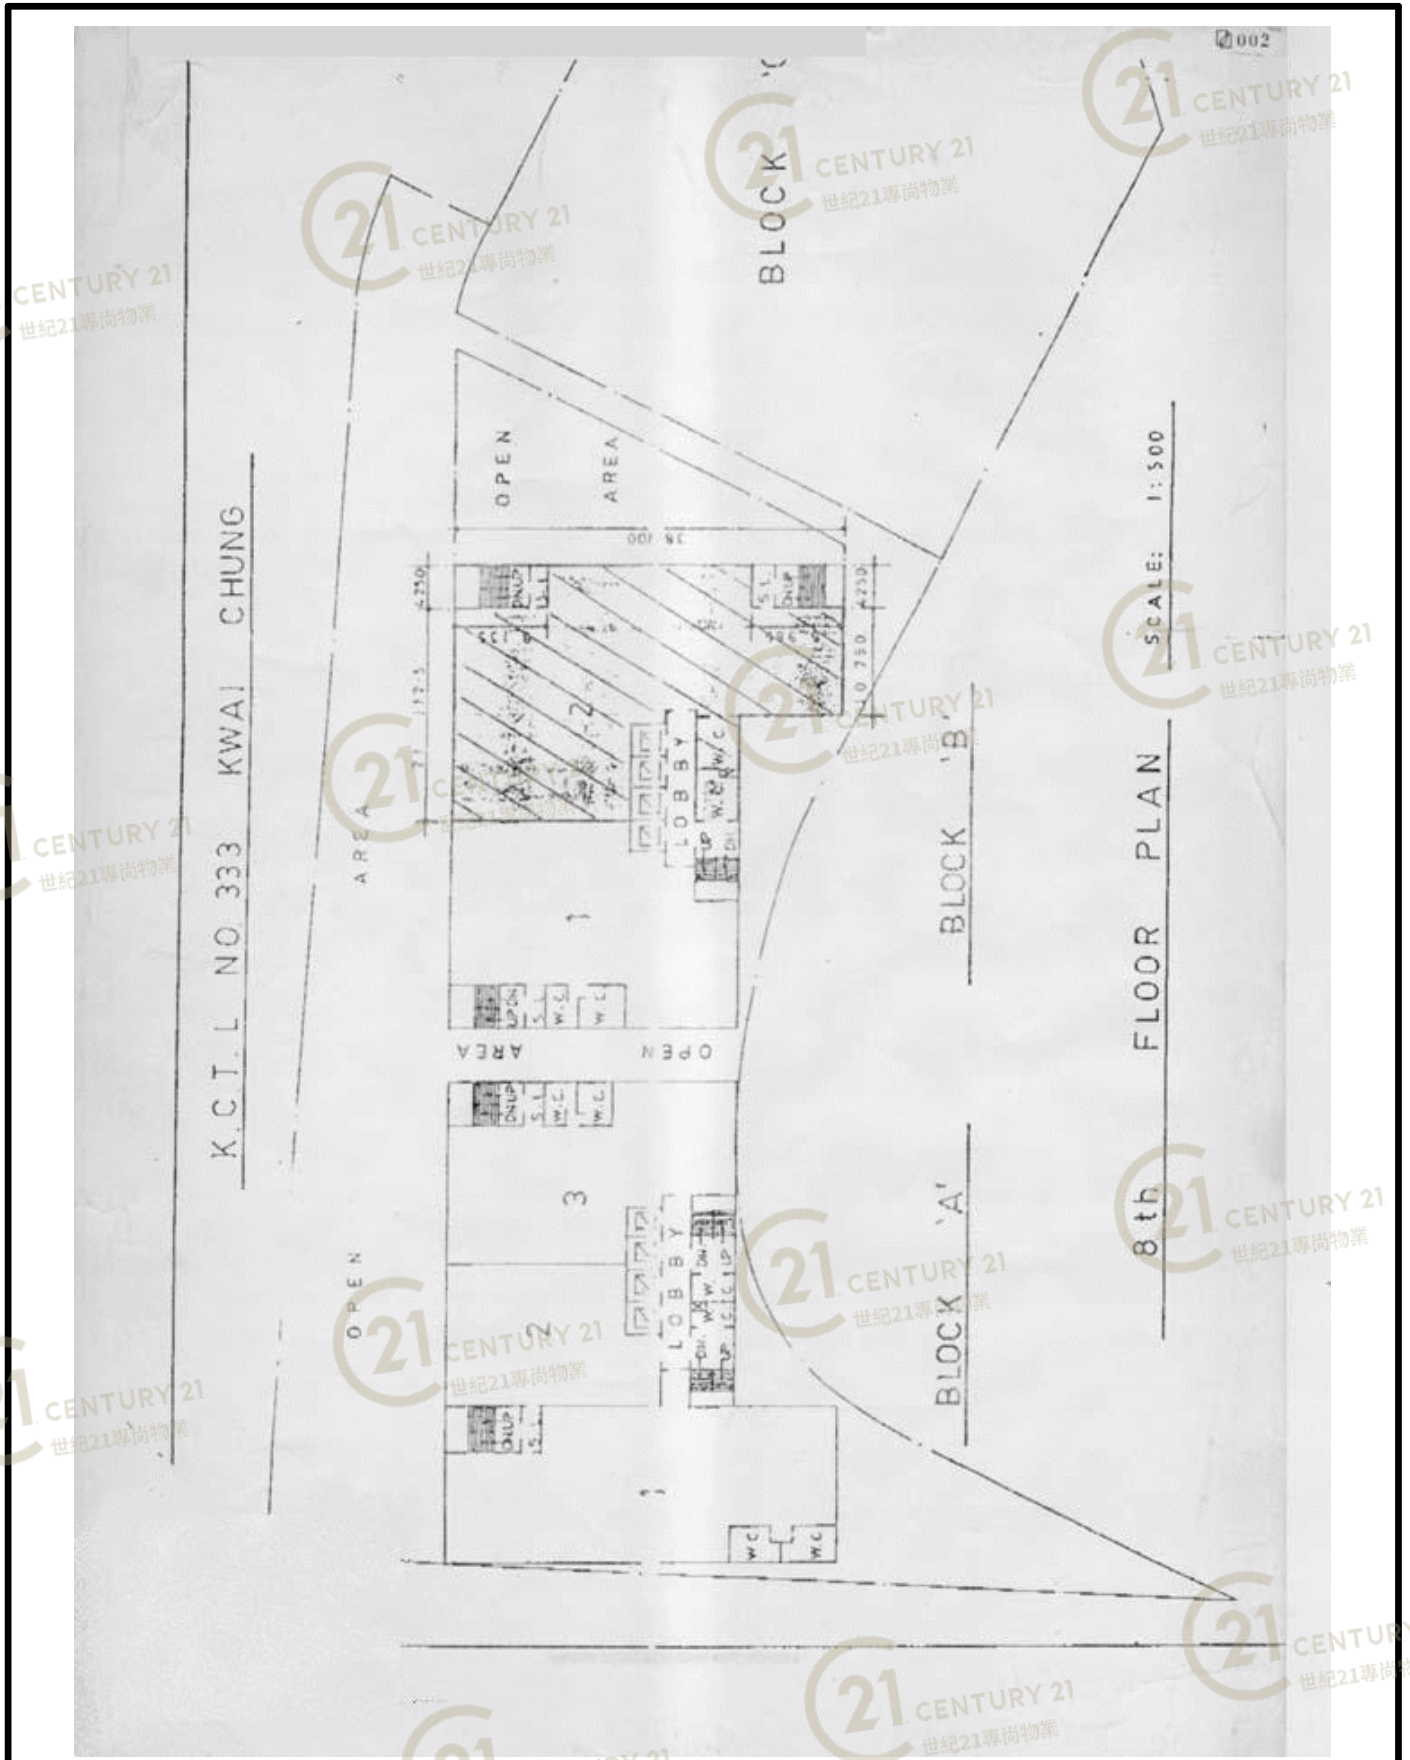

平面圖

Floor Plan

裕林工業中心B座 Yee Lim Industrial Centre Block B

NOT TO SCALE, FOR IDENTIFICATION PURPOSE ONLY

圖中所有數據比例，一概只作參考之用