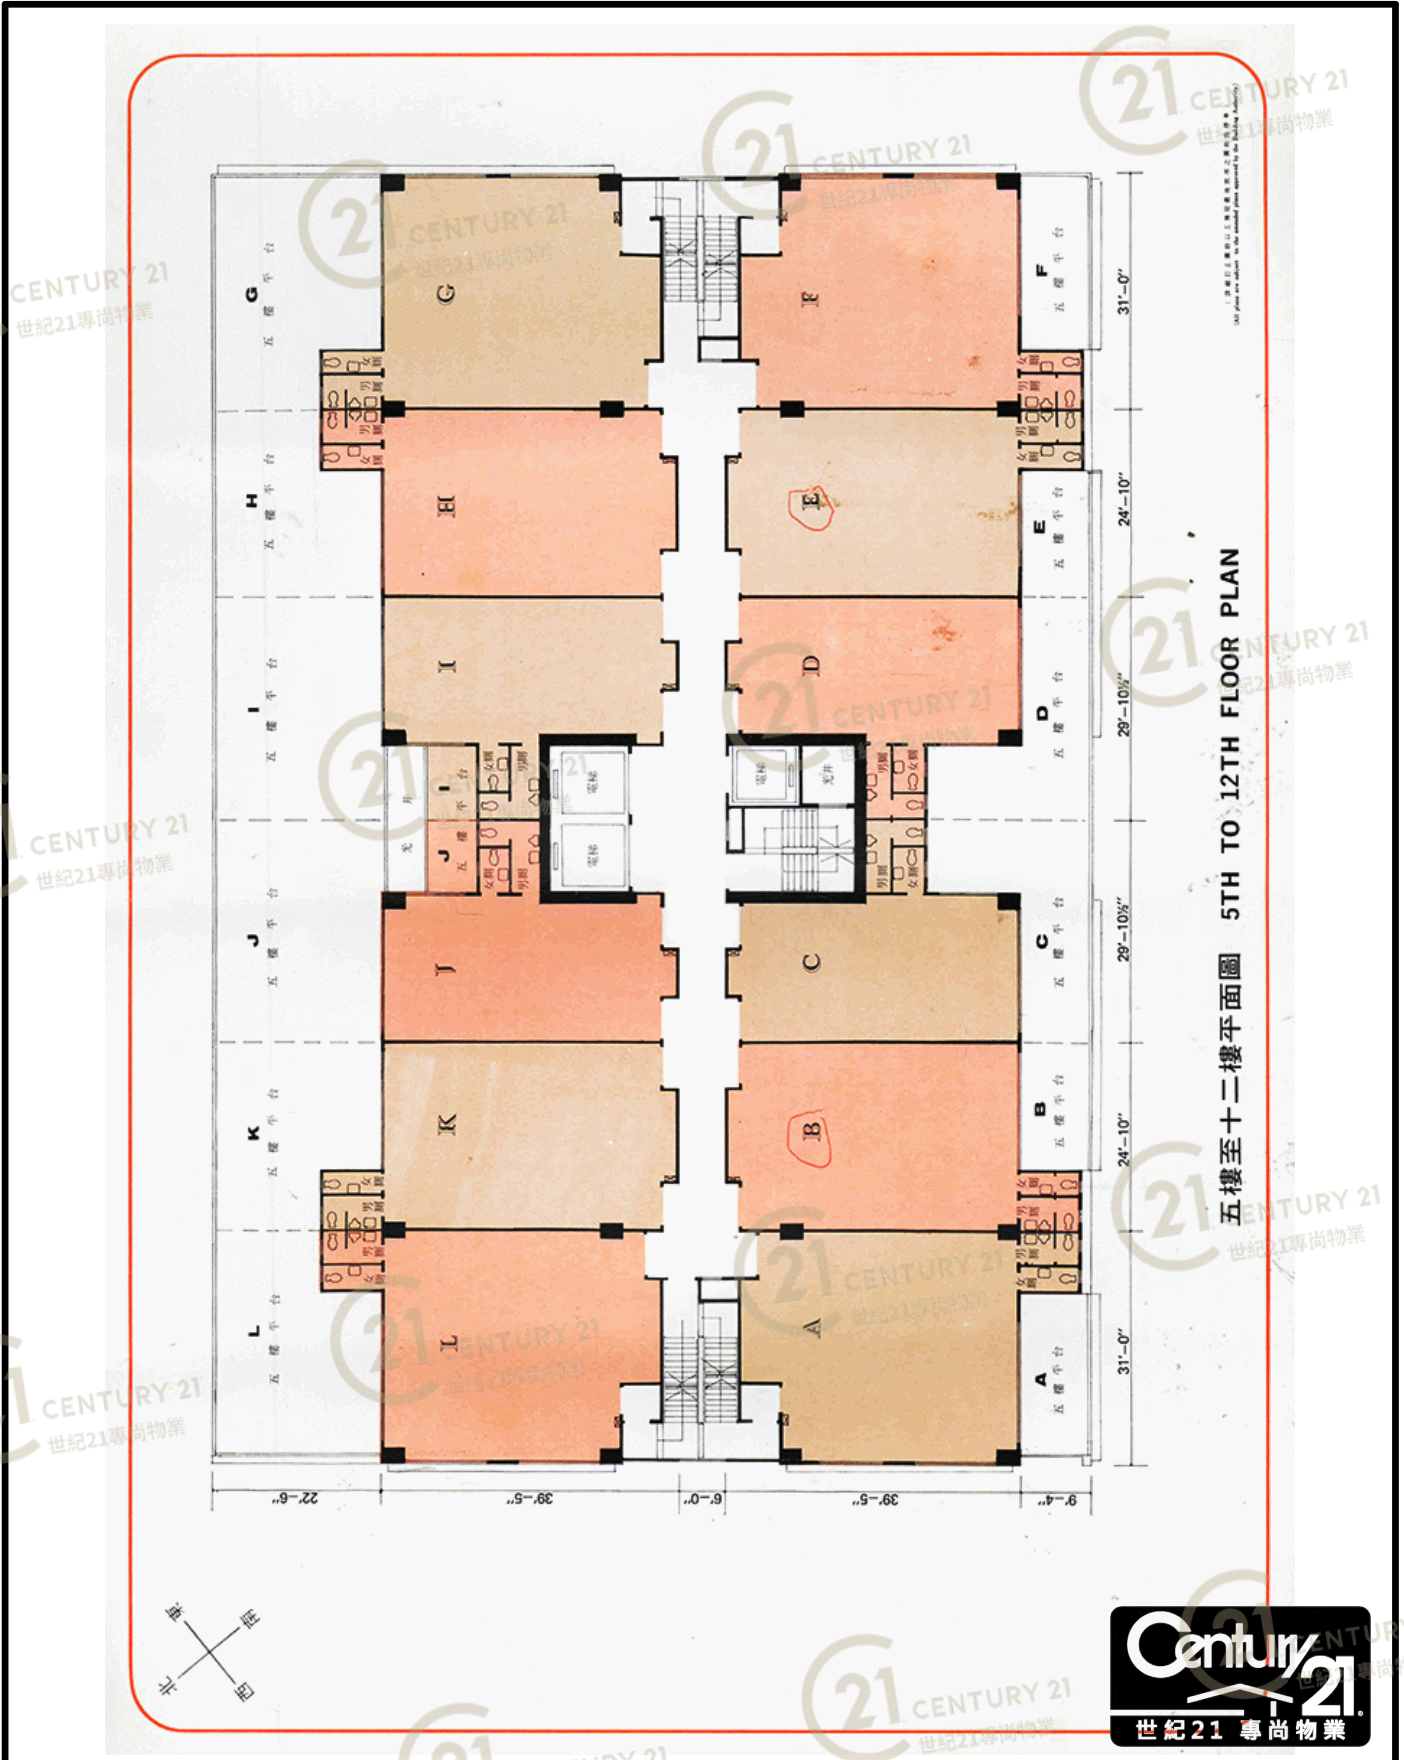

平面圖

Floor Plan

幸運工業大廈 Winner Factory Building

NOT TO SCALE, FOR IDENTIFICATION PURPOSE ONLY

圖中所有數據比例，一概只作參考之用

幸運工業大廈 1/F (WINNER FTY BLDG)

1st FLOOR PLAN

1F

幸運工業大廈 Winner Factory Building

NOT TO SCALE, FOR IDENTIFICATION PURPOSE ONLY
 圖中所有數據比例，一概只作參考之用

平面圖

Floor Plan

幸運工業大廈 Winner Factory Building

NOT TO SCALE, FOR IDENTIFICATION PURPOSE ONLY

圖中所有數據比例，一概只作參考之用

幸運工業大廈 7/F(WINNER FTY BLDG)

7F

幸運工業大廈 Winner Factory Building

NOT TO SCALE, FOR IDENTIFICATION PURPOSE ONLY

圖中所有數據比例，一概只作參考之用

幸運工業大廈 G/F(WINNER FTY BLDG)

GROUND FLOOR PLAN

GF

幸運工業大廈 Winner Factory Building

NOT TO SCALE, FOR IDENTIFICATION PURPOSE ONLY

圖中所有數據比例, 一概只作參考之用

平面圖

Floor Plan

幸運工業大廈 Winner Factory Building

NOT TO SCALE, FOR IDENTIFICATION PURPOSE ONLY

圖中所有數據比例, 一概只作參考之用