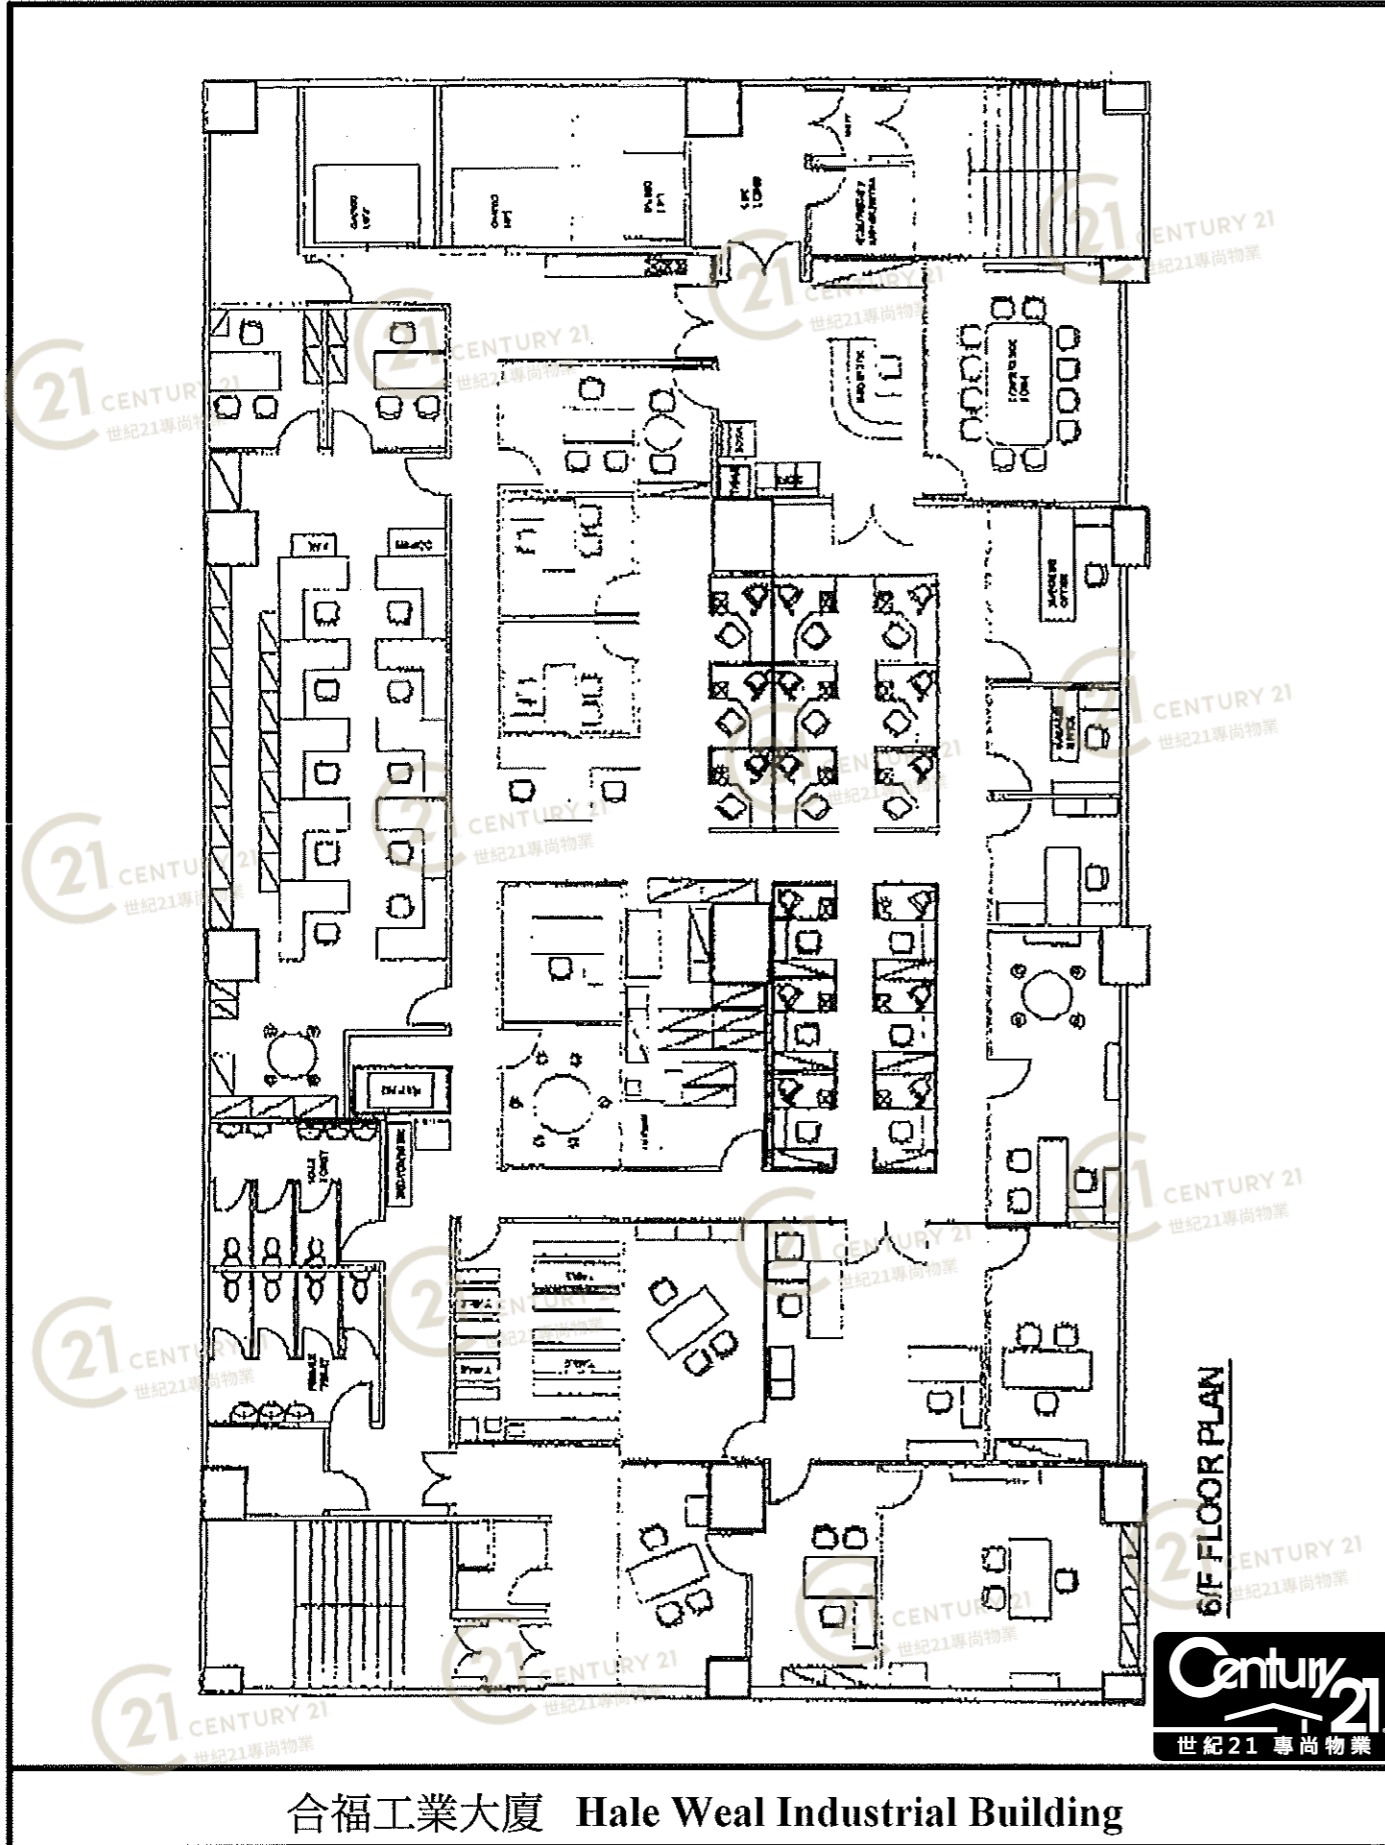

平面圖

Floor Plan

合福工業大廈 Hale Weal Industrial Building

NOT TO SCALE, FOR IDENTIFICATION PURPOSE ONLY

圖中所有數據比例，一概只作參考之用

平面圖

Floor Plan

合福工業大廈 Hale Weal Industrial Building

NOT TO SCALE, FOR IDENTIFICATION PURPOSE ONLY

圖中所有數據比例，一概只作參考之用

平面圖

Floor Plan

(8/F) Floor Plan

合福工業大廈 Hale Weal Industrial Building

NOT TO SCALE, FOR IDENTIFICATION PURPOSE ONLY

圖中所有數據比例，一概只作參考之用