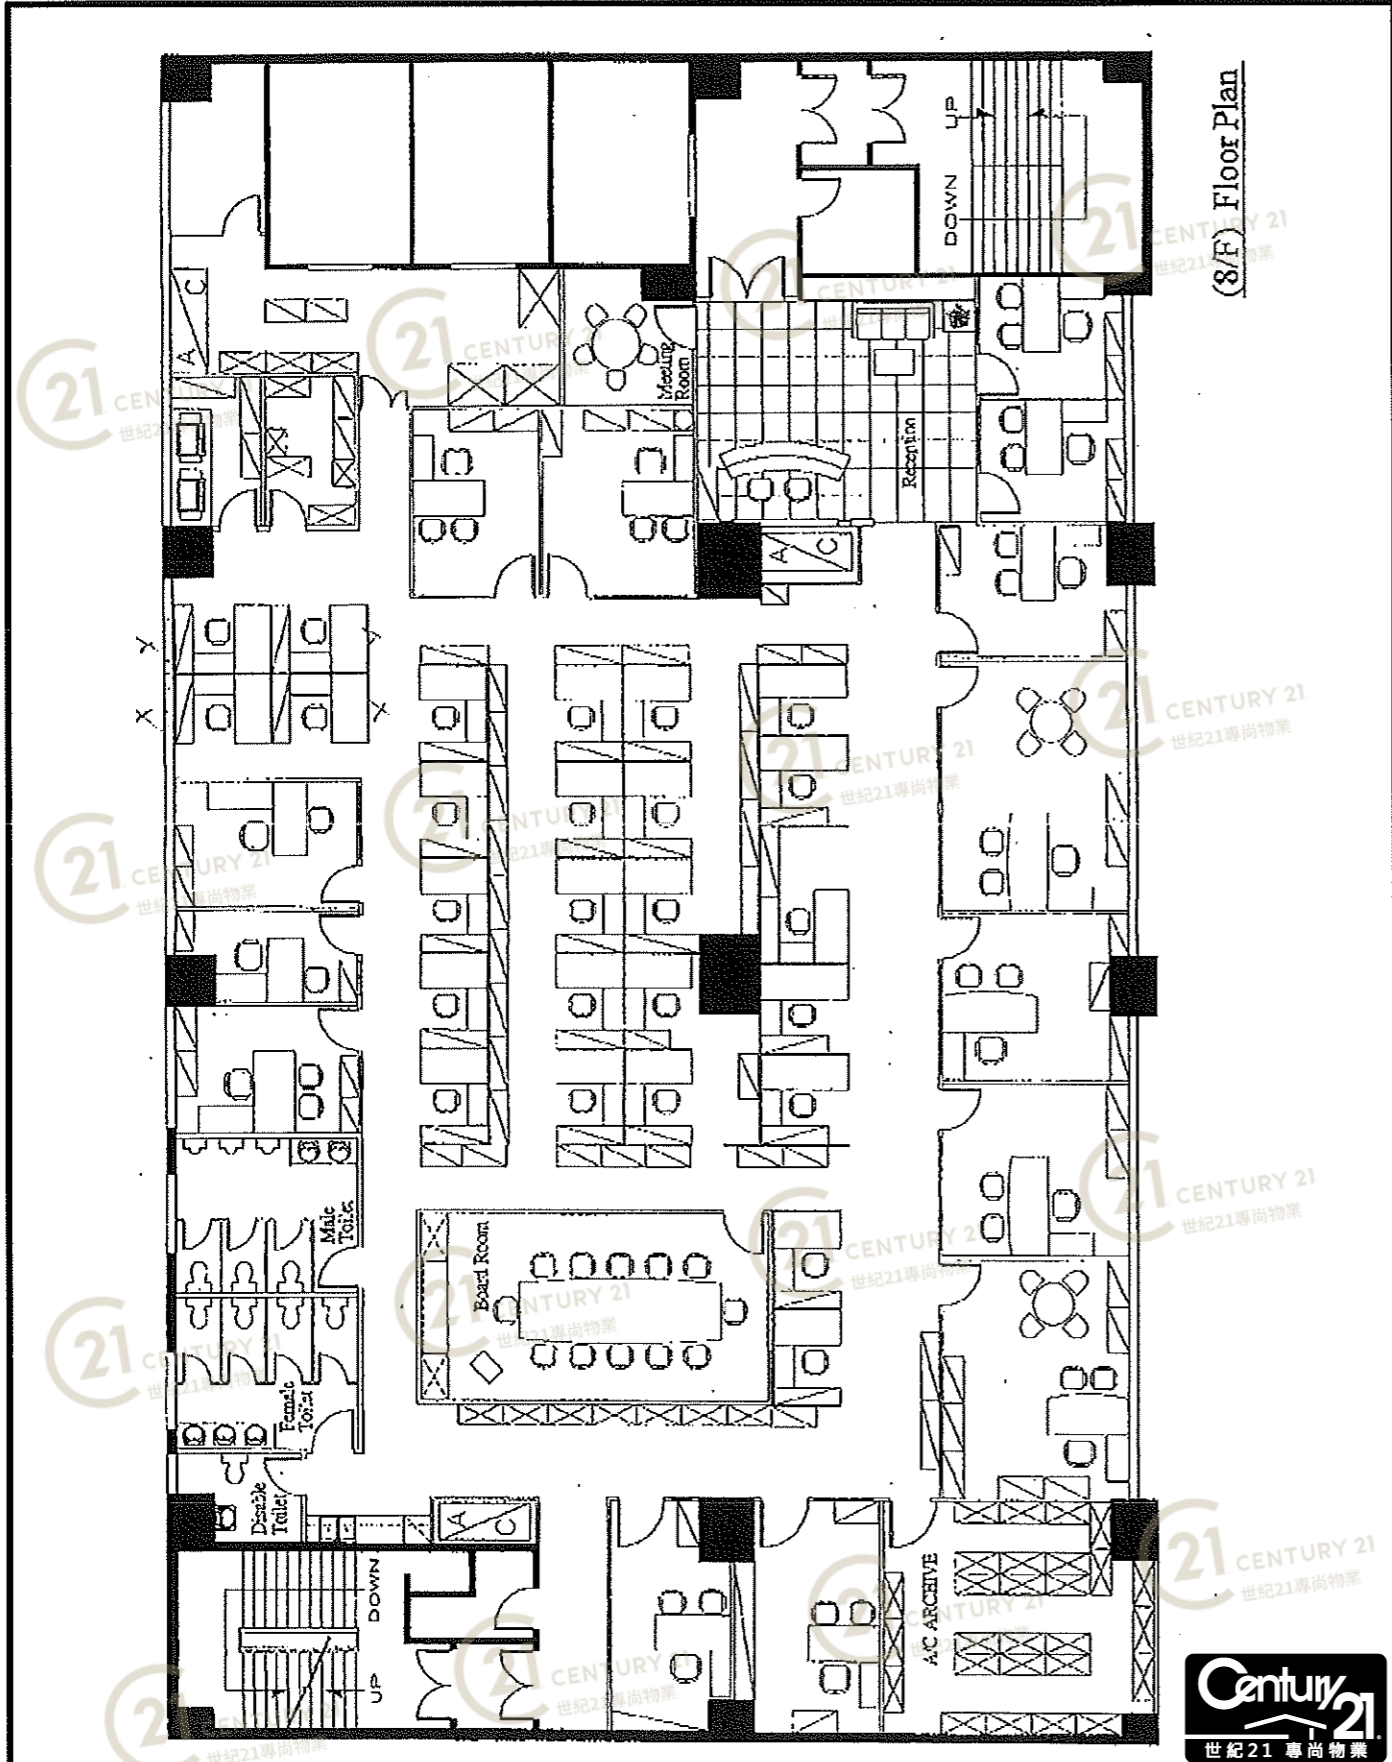

NOT TO SCALE, FOR IDENTIFICATION PURPOSE ONLY

圖中所有數據比例，一概只作參考之用

平面圖

Floor Plan

(13/F) Floor Plan

合福工業大廈 Hale Weal Industrial Building

NOT TO SCALE, FOR IDENTIFICATION PURPOSE ONLY

圖中所有數據比例，一概只作參考之用

平面圖

Floor Plan

合福工業大廈 Hale Weal Industrial Building

NOT TO SCALE, FOR IDENTIFICATION PURPOSE ONLY

圖中所有數據比例，一概只作參考之用

平面圖

Floor Plan

合福工業大廈 Hale Weal Industrial Building

NOT TO SCALE, FOR IDENTIFICATION PURPOSE ONLY

圖中所有數據比例，一概只作參考之用

平面圖

Floor Plan

(8/F) Floor Plan

合福工業大廈 Hale Weal Industrial Building

NOT TO SCALE, FOR IDENTIFICATION PURPOSE ONLY

圖中所有數據比例，一概只作參考之用