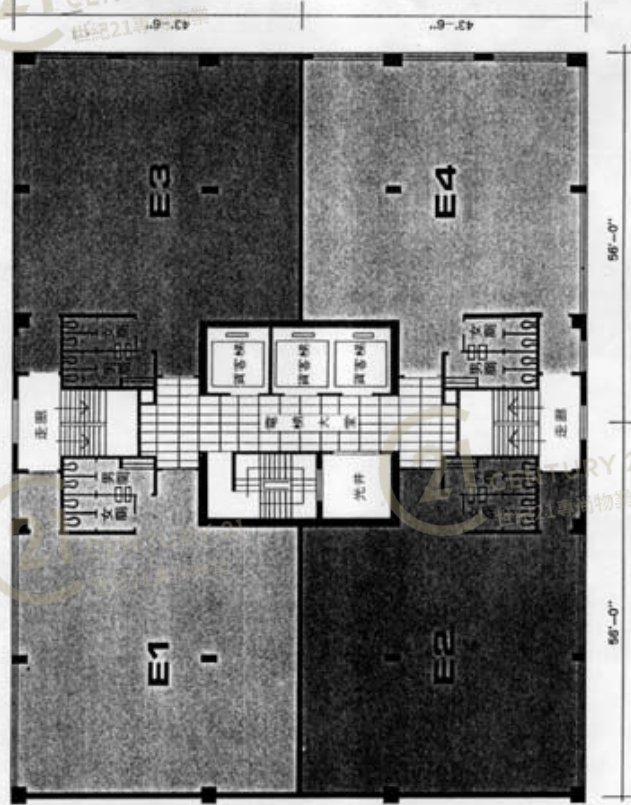

# Floor Plan

4th Floor Plan

屯門工業中心E座 Tuen Mun Industrial Centre Block E

NOT TO SCALE, FOR IDENTIFICATION PURPOSE ONLY

圖中所有數據比例，一概只作參考之用

五樓平面圖

4th Floor Plan

屯門工業中心E座 Tuen Mun Industrial Centre Block E

NOT TO SCALE, FOR IDENTIFICATION PURPOSE ONLY

圖中所有數據比例，一概只作參考之用

5th~15th Floor Plans

六至十六樓平面圖

屯門工業中心E座 Tuen Mun Industrial Centre Block E

NOT TO SCALE, FOR IDENTIFICATION PURPOSE ONLY

圖中所有數據比例，一概只作參考之用