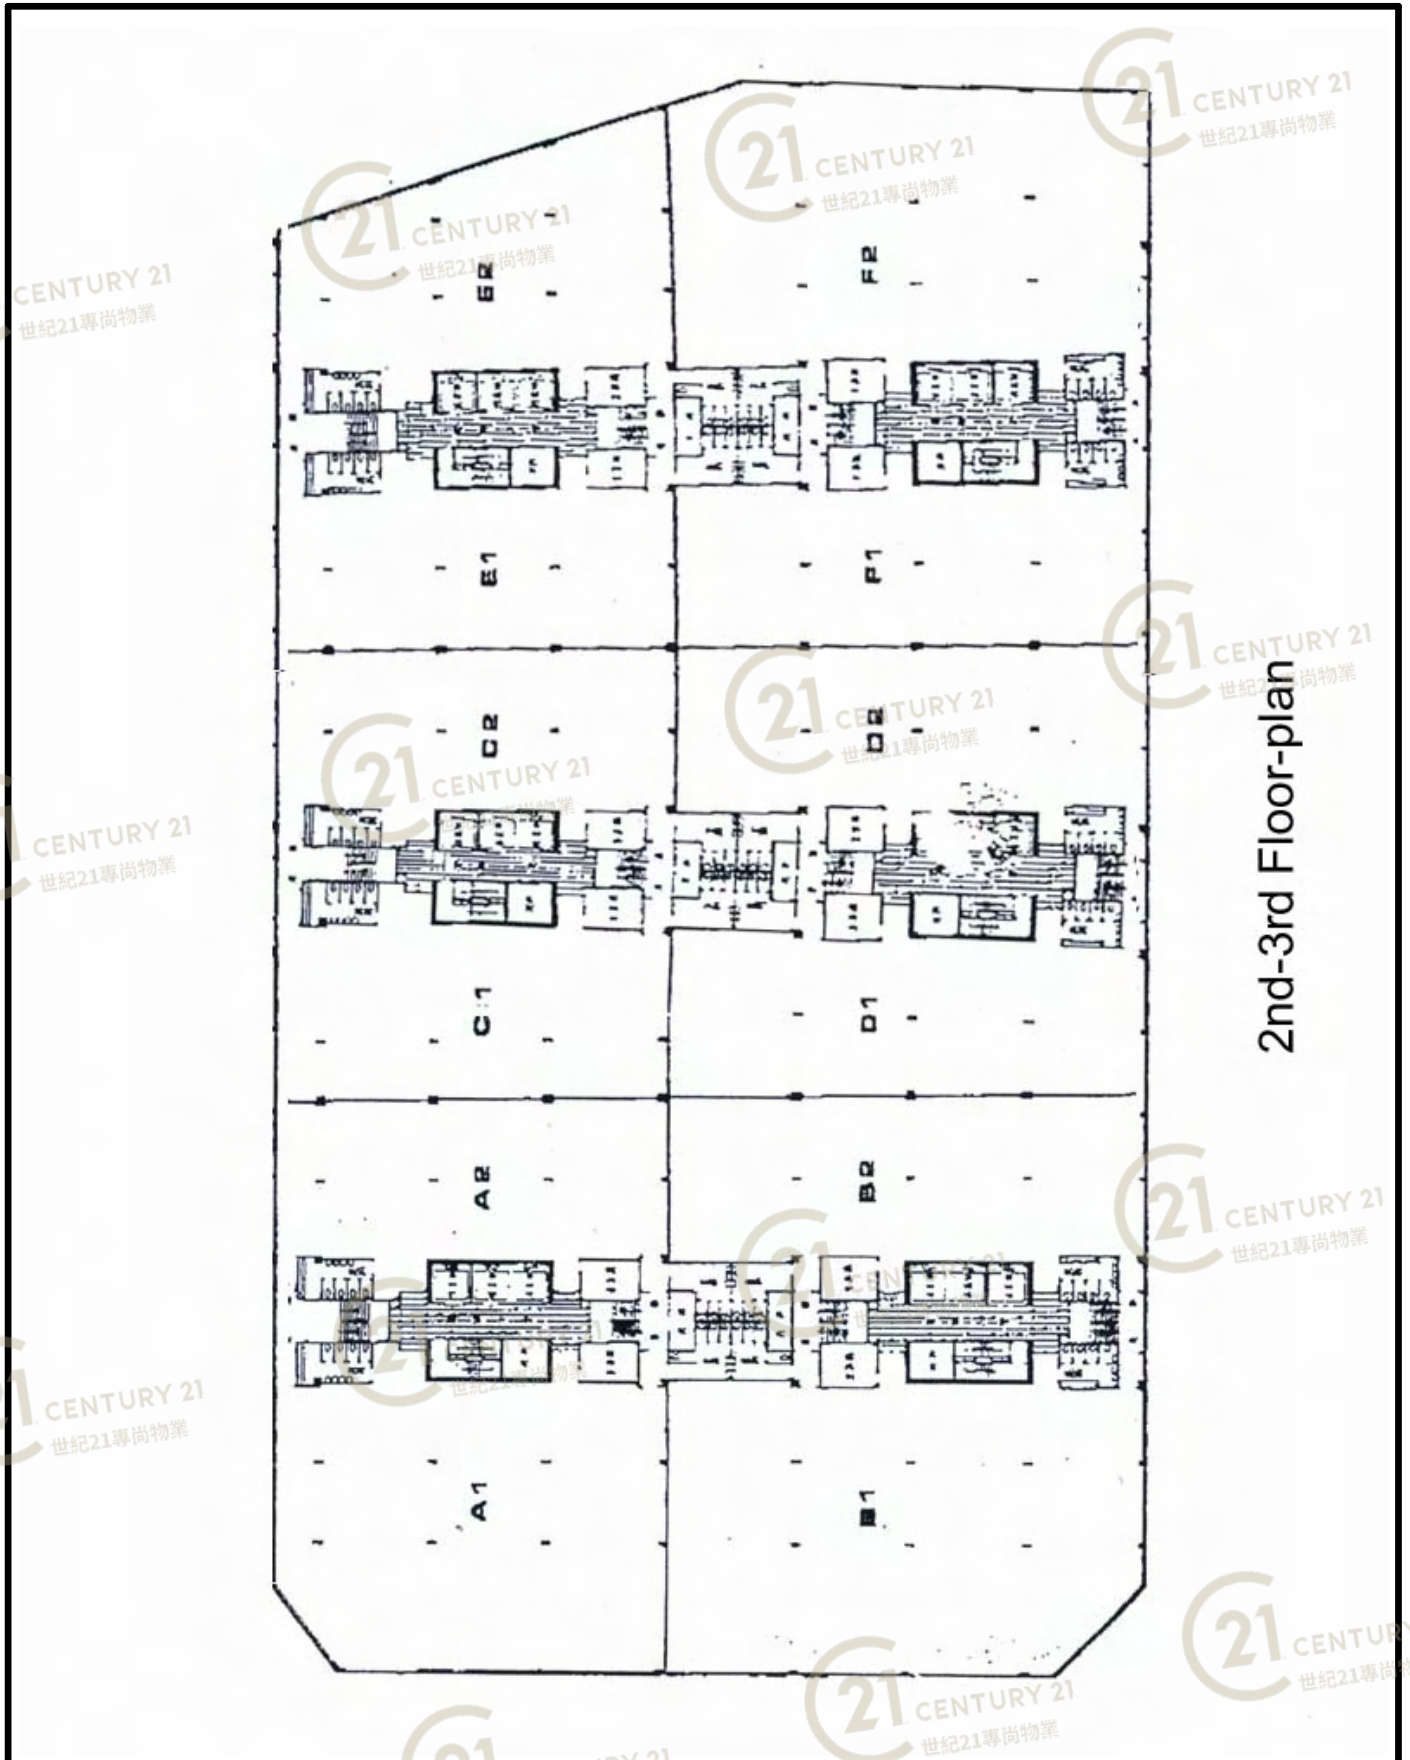

平面圖

Floor Plan

2nd-3rd Floor-plan

屯門工業中心E座 Tuen Mun Industrial Centre Block E

NOT TO SCALE, FOR IDENTIFICATION PURPOSE ONLY

圖中所有數據比例，一概只作參考之用