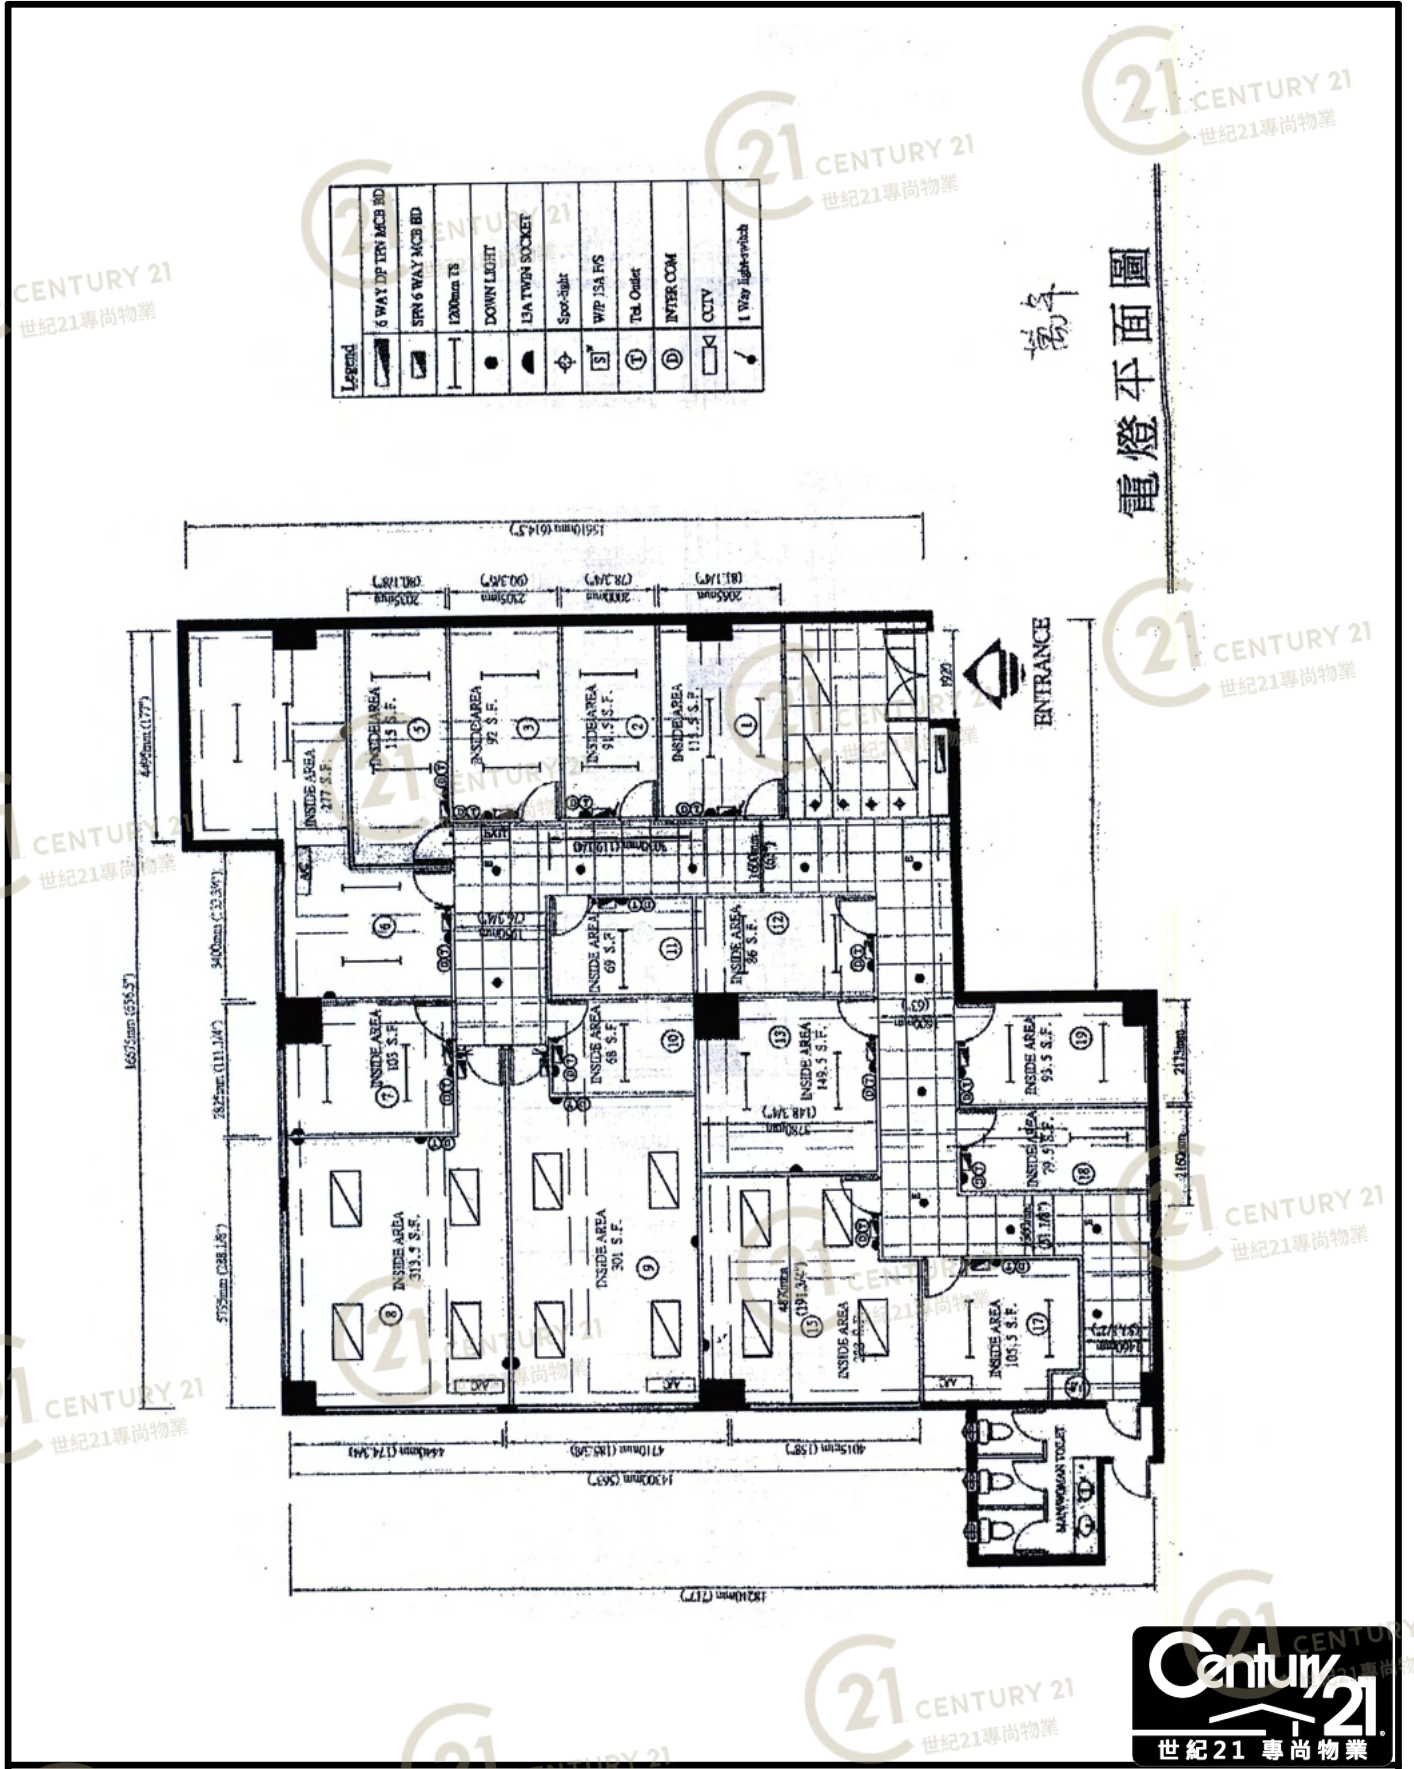

平面圖

Floor Plan

萬年工業大廈 Manning Industrial Building

NOT TO SCALE, FOR IDENTIFICATION PURPOSE ONLY
圖中所有數據比例，一概只作參考之用