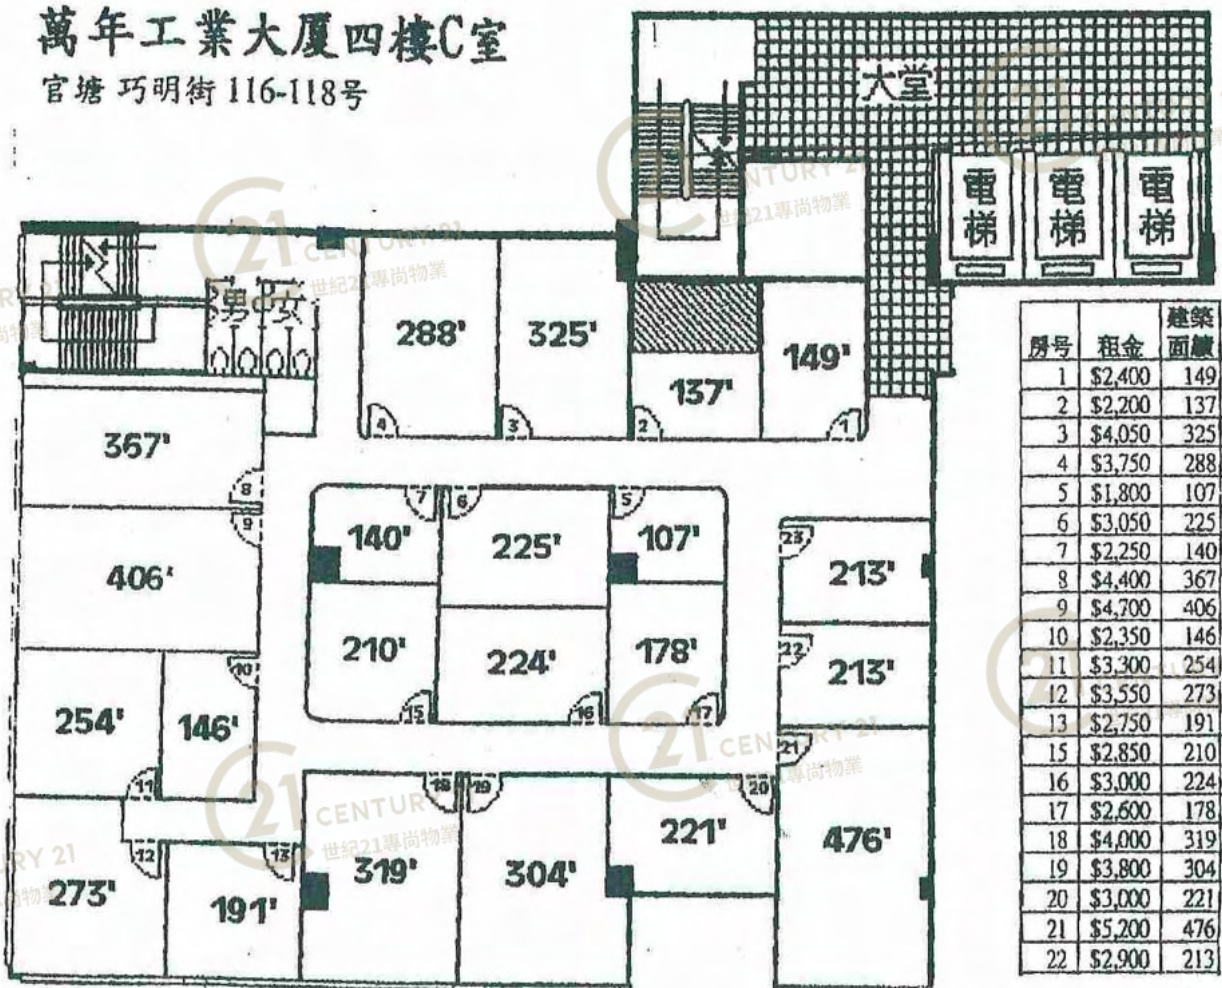

# Floor Plan

FLOOR	5 TH	6 TH	7 TH	8 TH	9 TH	10 TH	11 TH
A							
B							
C							
D							

PROPERTY OF WORKSHOP C, 10/F, & CAR PARKING SPACE NO. P12, G/F  
MANNING INDUSTRIAL BUILDING, NOS. 116-118 HOW MING STREET, KWUN  
TONG, KOWLOON

## 萬年工業大廈 Manning Industrial Building

NOT TO SCALE, FOR IDENTIFICATION PURPOSE ONLY

圖中所有數據比例，一概只作參考之用

萬年工業大廈 ROOM C, 04/F (MANNING IND BLDG)

萬年工業大廈四樓C室  
官塘 巧明街 116-118 号

萬年工業大廈 Manning Industrial Building

NOT TO SCALE, FOR IDENTIFICATION PURPOSE ONLY

圖中所有數據比例，一概只作參考之用