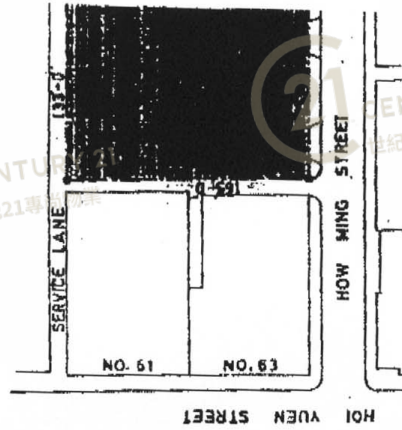

平面圖

Floor Plan

FLOOR	5 TH	6 TH	7 TH	8 TH	9 TH	10 TH	11 TH
A							
B							
C							
D