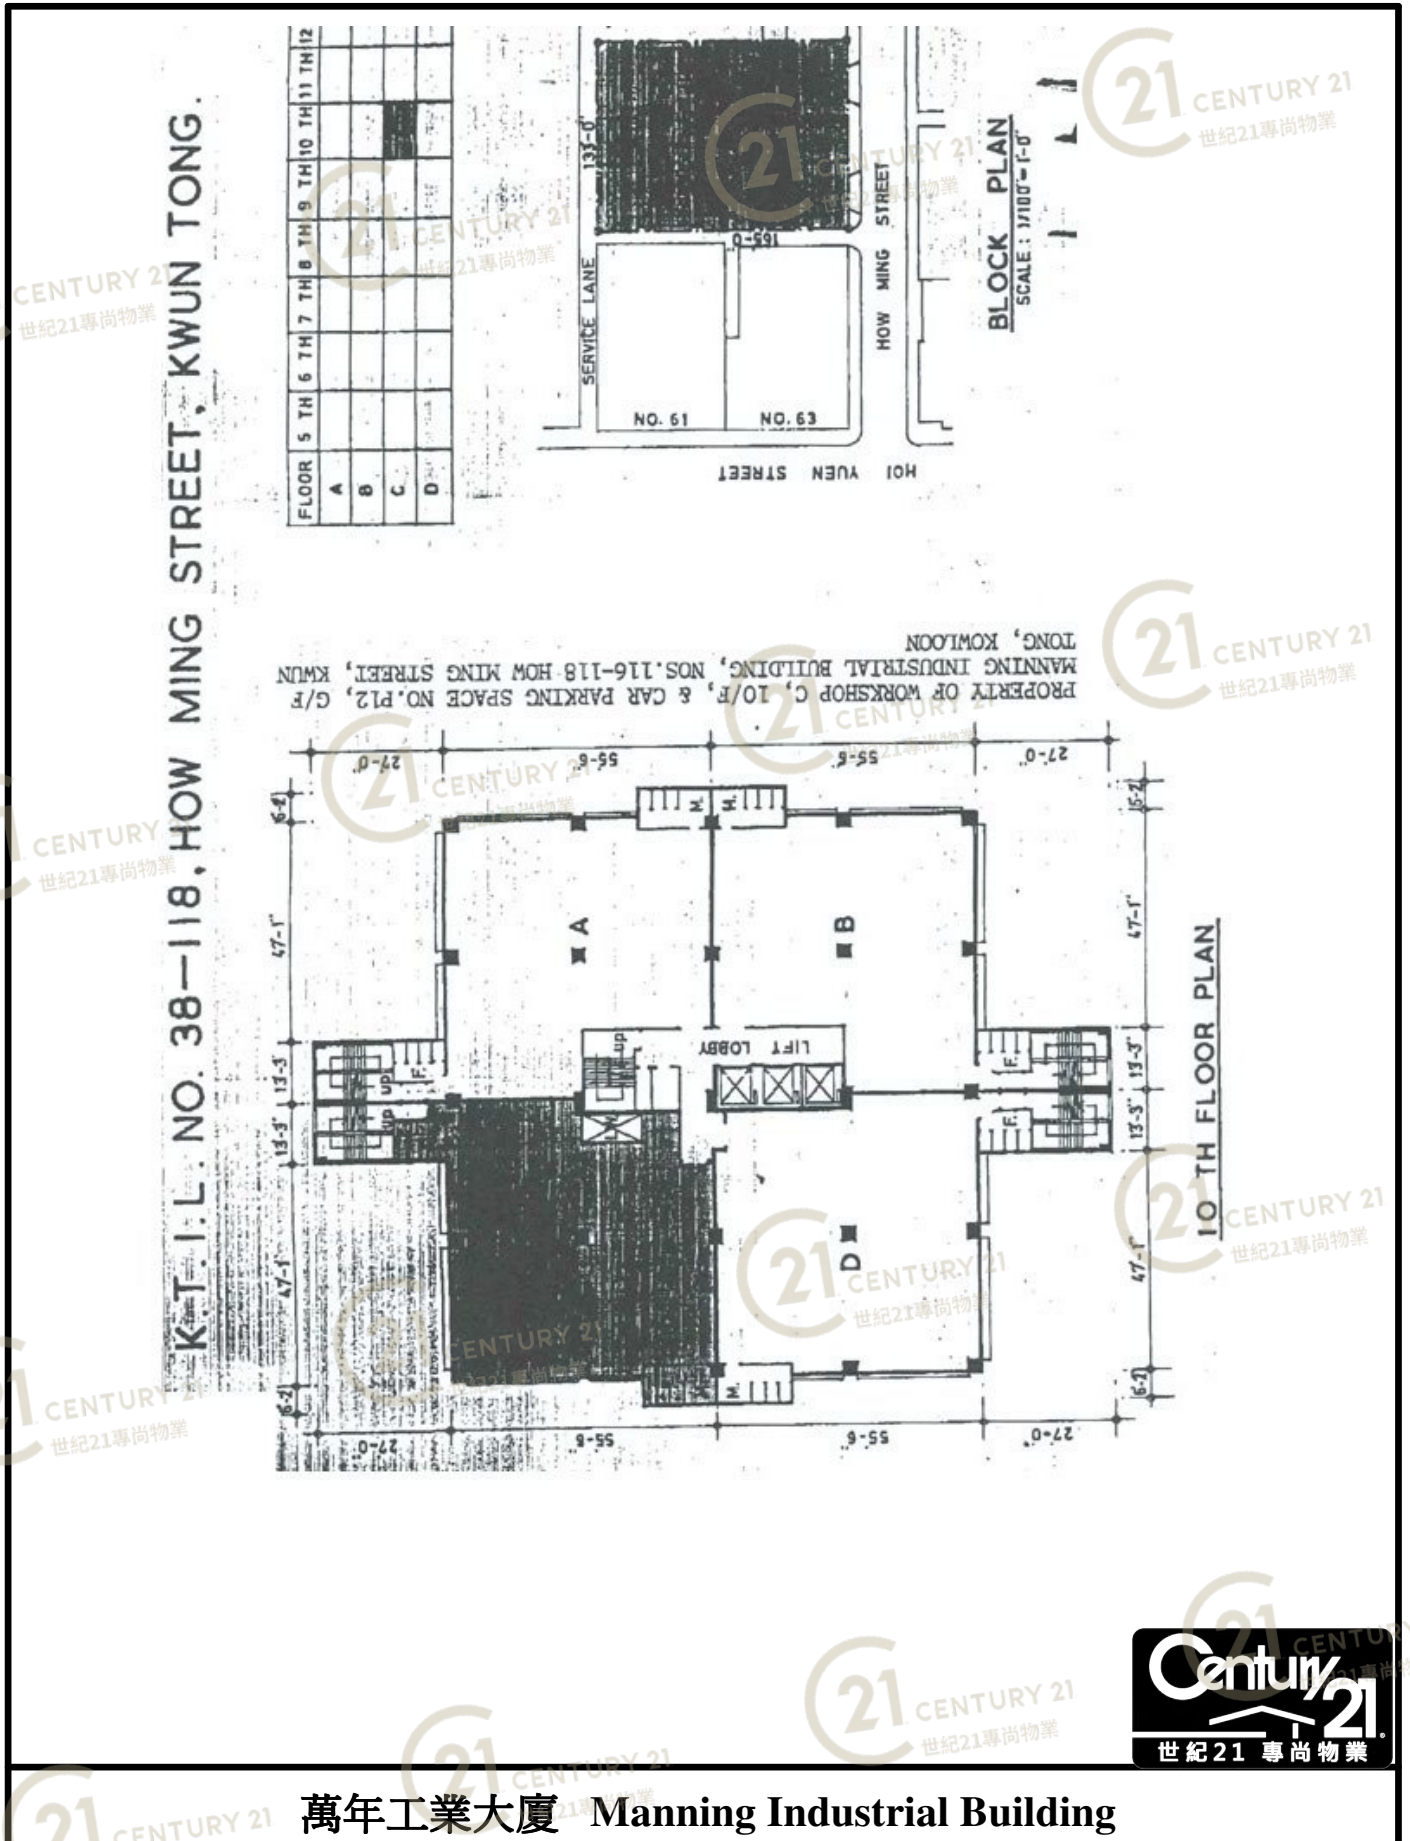

平面圖

Floor Plan

萬年工業大廈 Manning Industrial Building

NOT TO SCALE, FOR IDENTIFICATION PURPOSE ONLY

圖中所有數據比例，一概只作參考之用