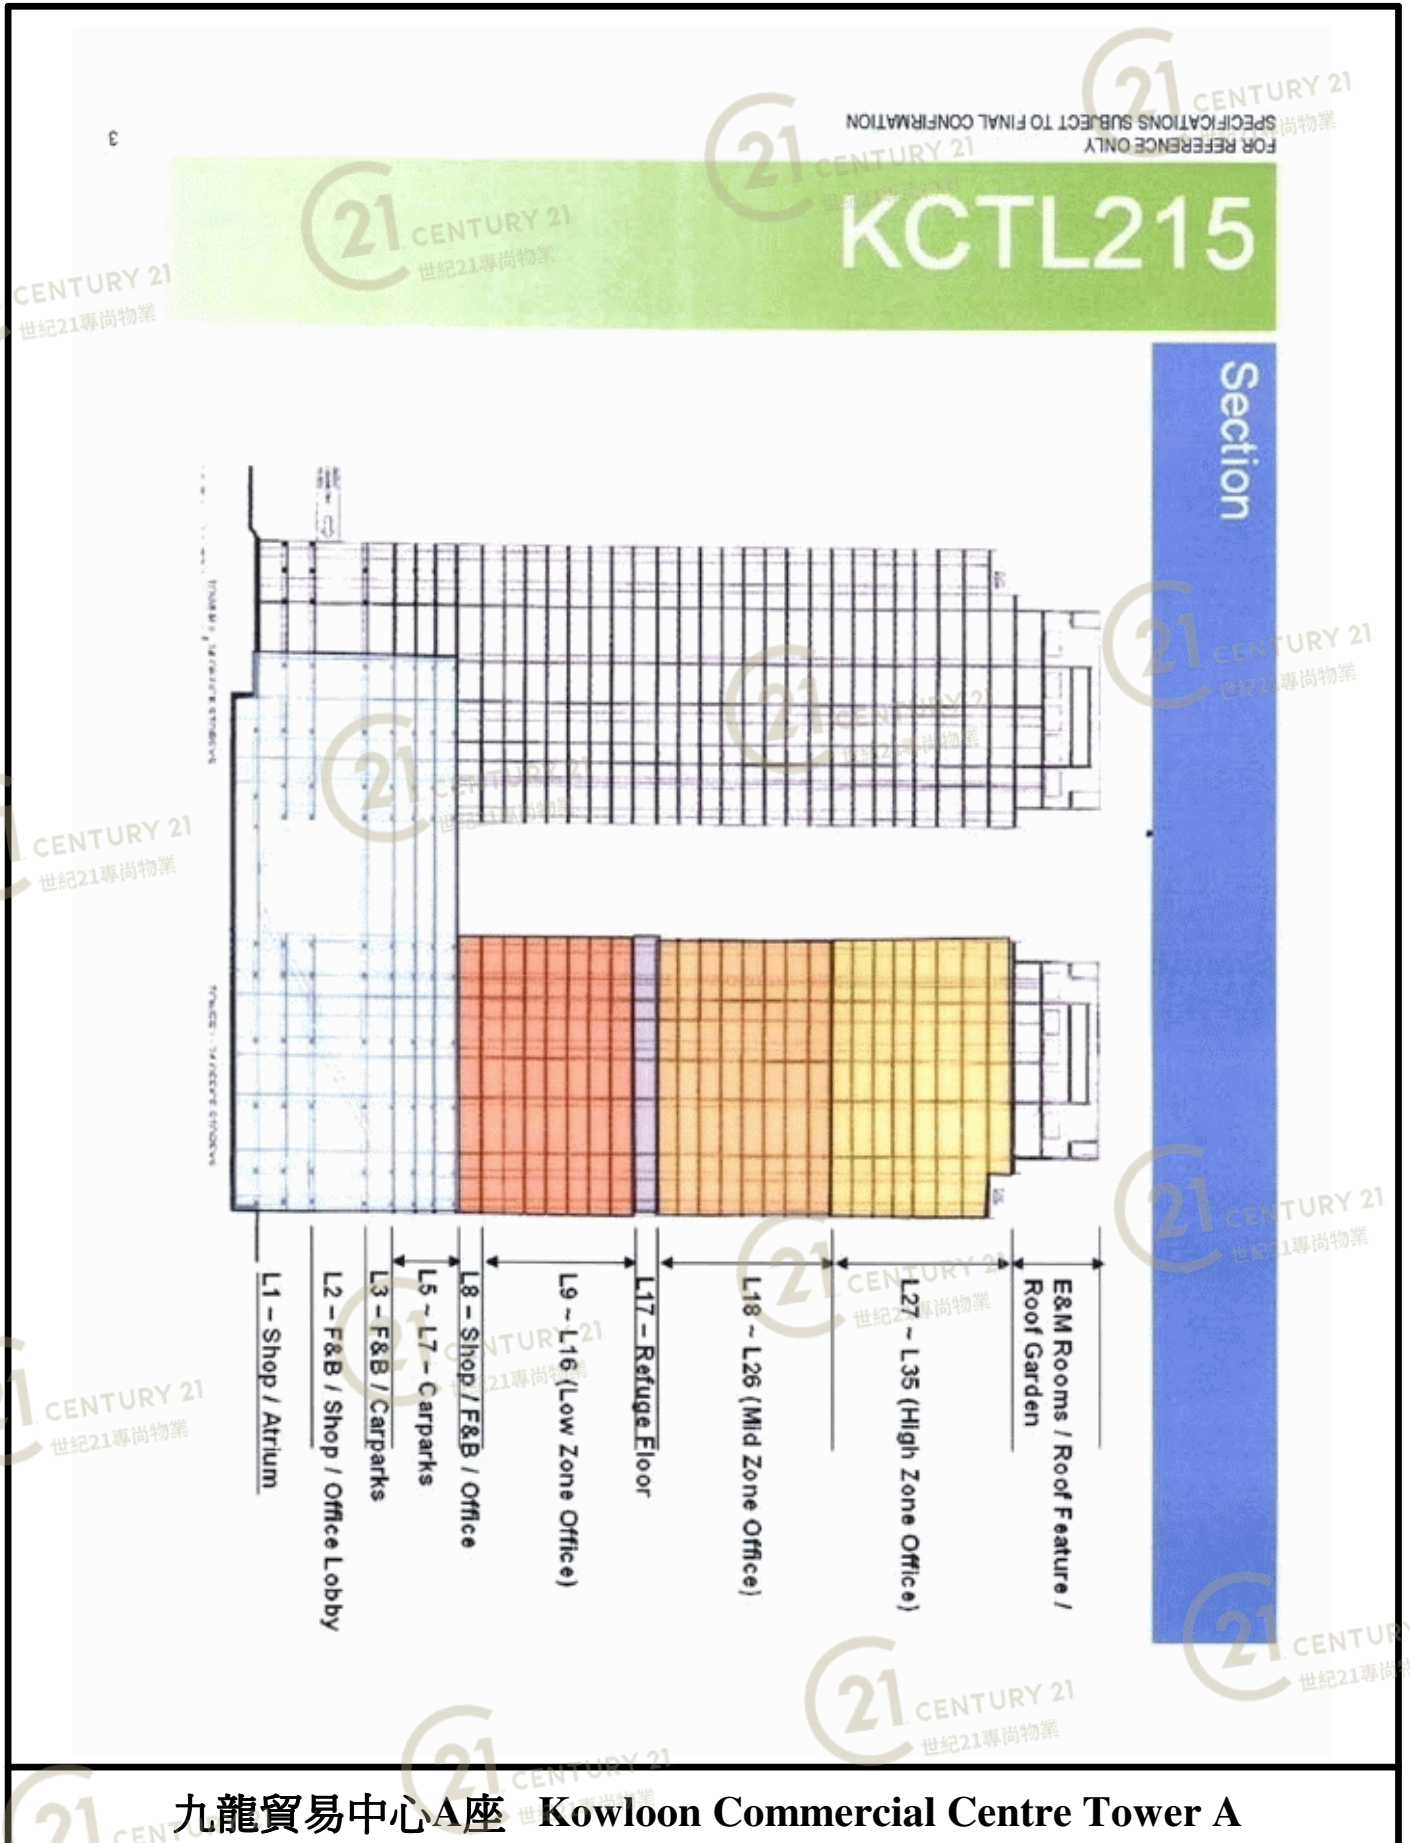

圖中所有數據比例，一概只作參考之用

平面圖

Floor Plan

九龍貿易中心A座 Kowloon Commercial Centre Tower A

NOT TO SCALE, FOR IDENTIFICATION PURPOSE ONLY

圖中所有數據比例，一概只作參考之用

平面圖

Floor Plan

- Total GFA: Tower 1: 501,000 s.f. gross approx.
Tower 2: 501,000 s.f. gross approx.
- No. of Towers: 2
- No. of Storey: 24 floors (Levels 8 – Level 35)
- Approx. Area / Floor: 21,000 s.f. gross

- Double Glazed Curtain Wall System
- 150mm Raised Floor System
- Clear ceiling height of 2.85 m to 3.3 m with metal ceiling
- 365 Carpark Spaces

FOR REFERENCE ONLY
SPECIFICATIONS SUBJECT TO FINAL CONFIRMATION

九龍貿易中心A座 Kowloon Commercial Centre Tower A

NOT TO SCALE, FOR IDENTIFICATION PURPOSE ONLY

圖中所有數據比例，一概只作參考之用

平面圖

Floor Plan

九龍貿易中心A座 Kowloon Commercial Centre Tower A

NOT TO SCALE, FOR IDENTIFICATION PURPOSE ONLY

圖中所有數據比例，一概只作參考之用

外觀圖

Building Outlook

九龍貿易中心A座 Kowloon Commercial Centre Tower A

NOT TO SCALE, FOR IDENTIFICATION PURPOSE ONLY

圖中所有數據比例，一概只作參考之用