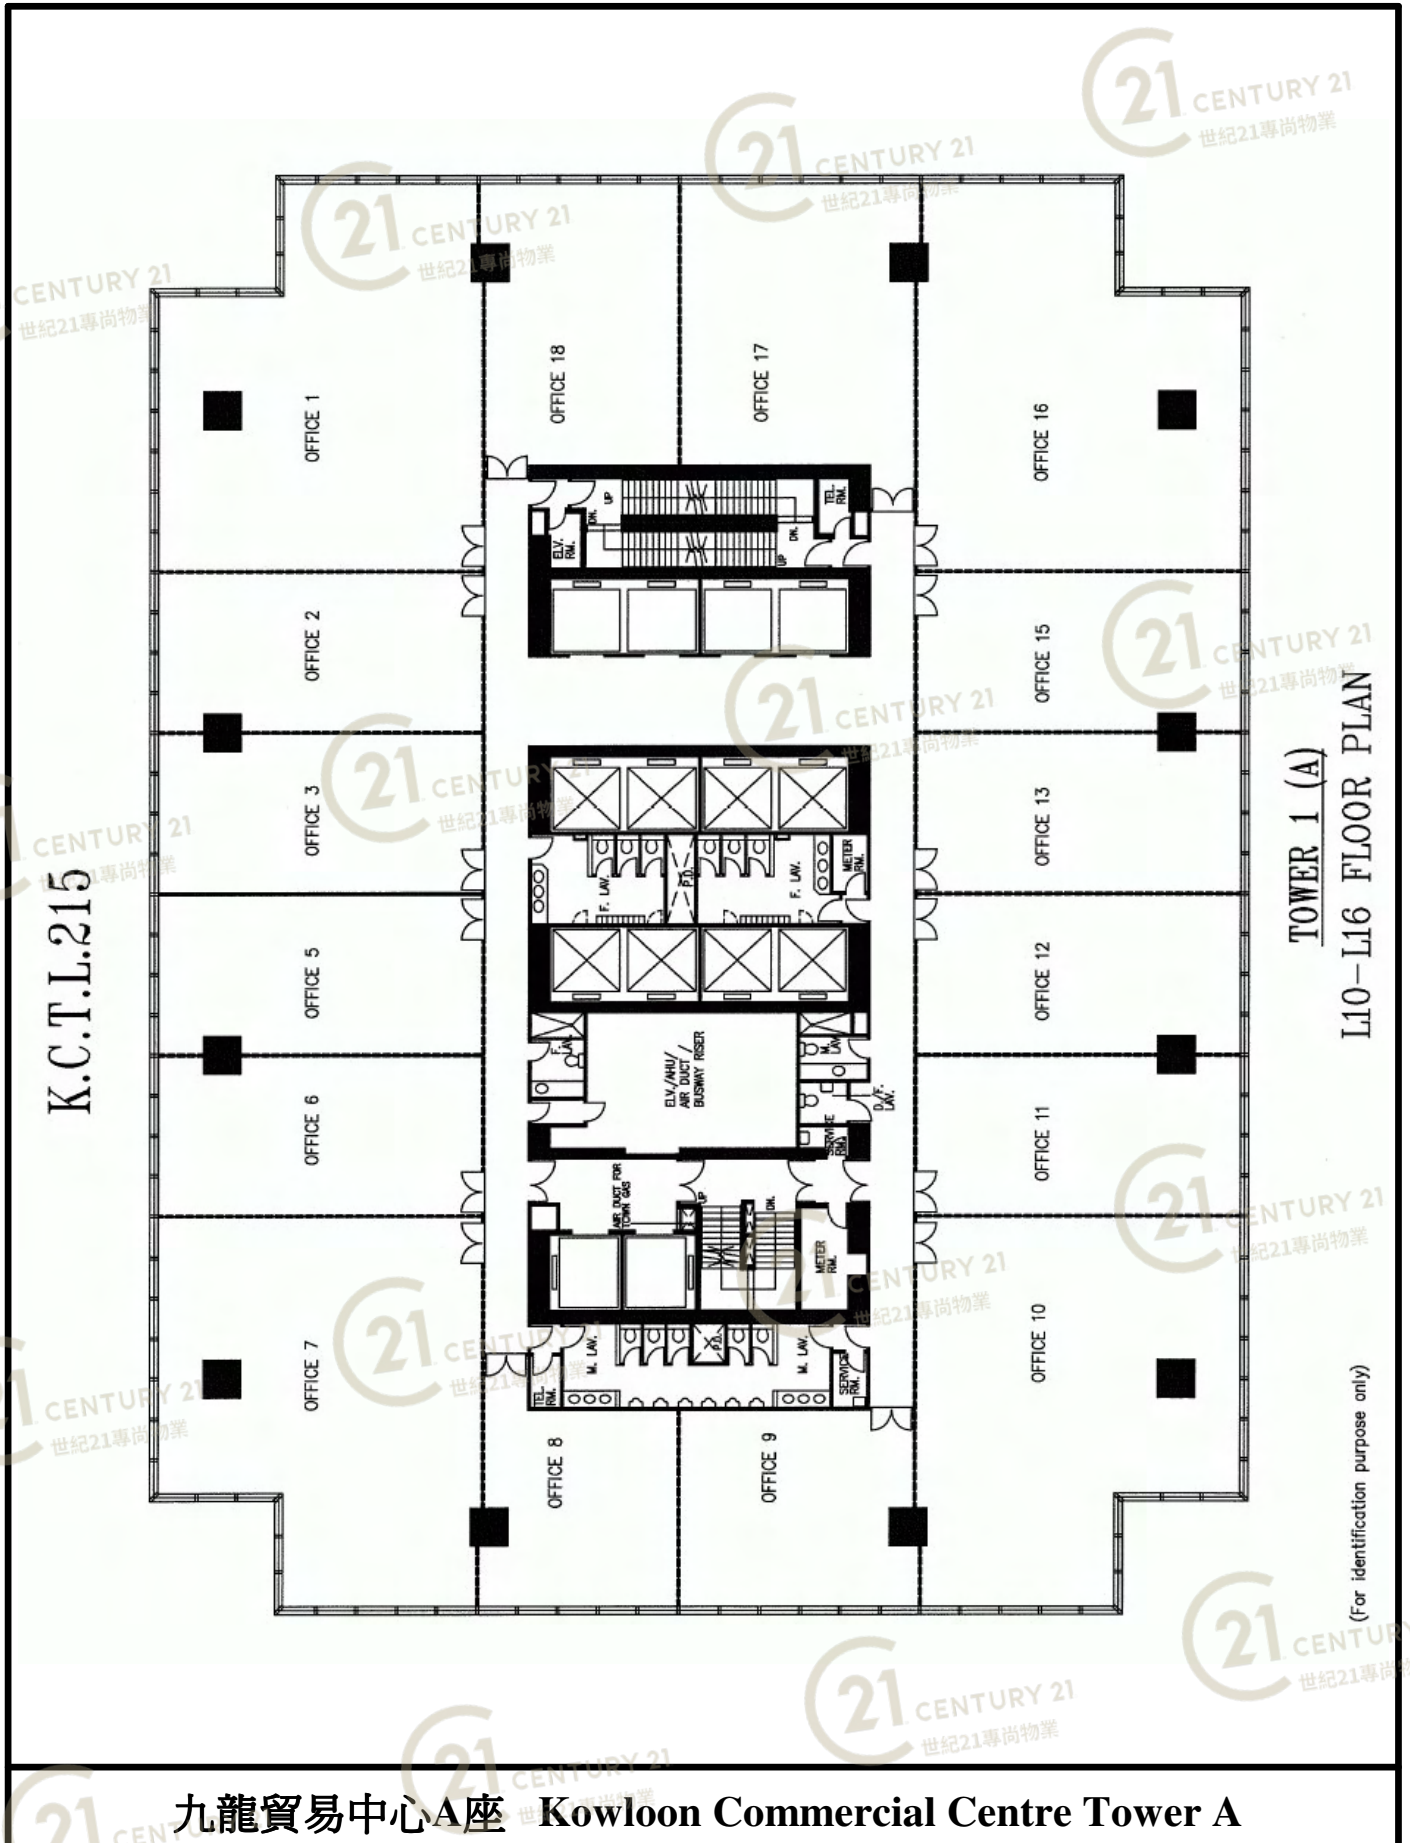

平面圖

Floor Plan

九龍貿易中心A座 Kowloon Commercial Centre Tower A

NOT TO SCALE, FOR IDENTIFICATION PURPOSE ONLY

圖中所有數據比例，一概只作參考之用

平面圖

Floor Plan

NOT TO SCALE, FOR IDENTIFICATION PURPOSE ONLY

圖中所有數據比例，一概只作參考之用

平面圖

Floor Plan

九龍貿易中心A座 Kowloon Commercial Centre Tower A

NOT TO SCALE, FOR IDENTIFICATION PURPOSE ONLY

圖中所有數據比例，一概只作參考之用

平面圖

Floor Plan

九龍貿易中心A座 Kowloon Commercial Centre Tower A

NOT TO SCALE, FOR IDENTIFICATION PURPOSE ONLY

圖中所有數據比例，一概只作參考之用

平面圖

Floor Plan

九龍貿易中心A座 Kowloon Commercial Centre Tower A

NOT TO SCALE, FOR IDENTIFICATION PURPOSE ONLY

- Total GFA: Tower 1: 501,000 s.f. gross approx.
Tower 2: 501,000 s.f. gross approx.
- No. of Towers: 2
- No. of Storey: 24 floors (Levels 8 – Level 35)
- Approx. Area / Floor: 21,000 s.f. gross

- Double Glazed Curtain Wall System
- 150mm Raised Floor System
- Clear ceiling height of 2.85 m to 3.3 m with metal ceiling
- 365 Carpark Spaces