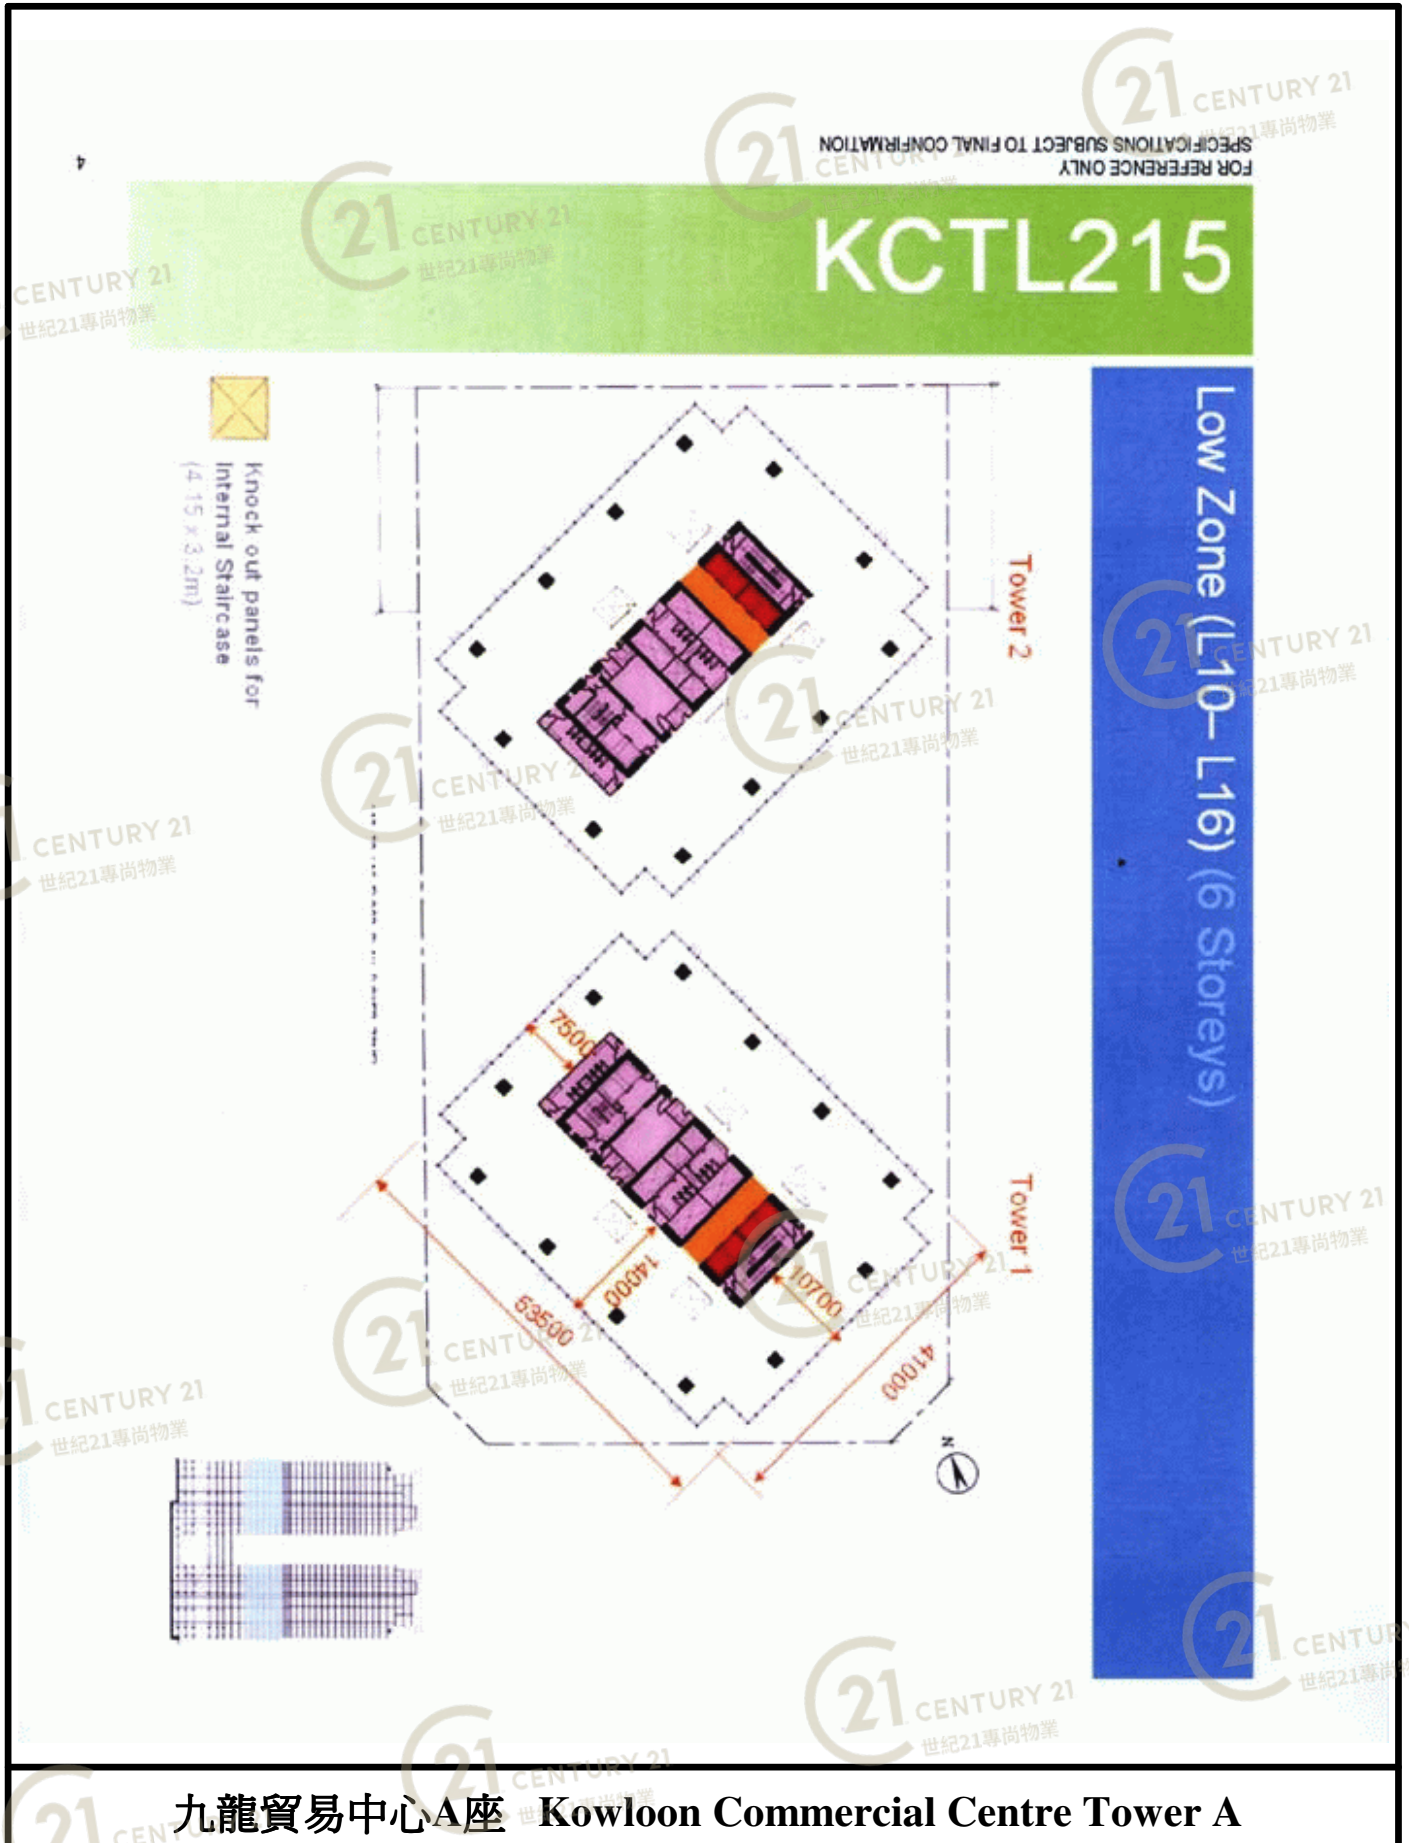

圖中所有數據比例，一概只作參考之用

平面圖

Floor Plan

九龍貿易中心A座 Kowloon Commercial Centre Tower A

NOT TO SCALE, FOR IDENTIFICATION PURPOSE ONLY

圖中所有數據比例，一概只作參考之用

平面圖

Floor Plan

九龍貿易中心A座 Kowloon Commercial Centre Tower A

NOT TO SCALE, FOR IDENTIFICATION PURPOSE ONLY

圖中所有數據比例，一概只作參考之用

平面圖

Floor Plan

九龍貿易中心A座 Kowloon Commercial Centre Tower A

NOT TO SCALE, FOR IDENTIFICATION PURPOSE ONLY

圖中所有數據比例，一概只作參考之用

平面圖

Floor Plan

九龍貿易中心A座 Kowloon Commercial Centre Tower A

NOT TO SCALE, FOR IDENTIFICATION PURPOSE ONLY

圖中所有數據比例，一概只作參考之用

Office Development - KCTL 215

General Information

- Total GFA: Tower 1: 501,000 s.f. gross approx.
Tower 2: 501,000 s.f. gross approx.
- No. of Towers: 2
- No. of Storey: 24 floors (Levels 8 – Level 35)
- Approx. Area / Floor: 21,000 s.f. gross

- Double Glazed Curtain Wall System
- 150mm Raised Floor System
- Clear ceiling height of 2.85 m to 3.3 m with metal ceiling
- 365 Carpark Spaces