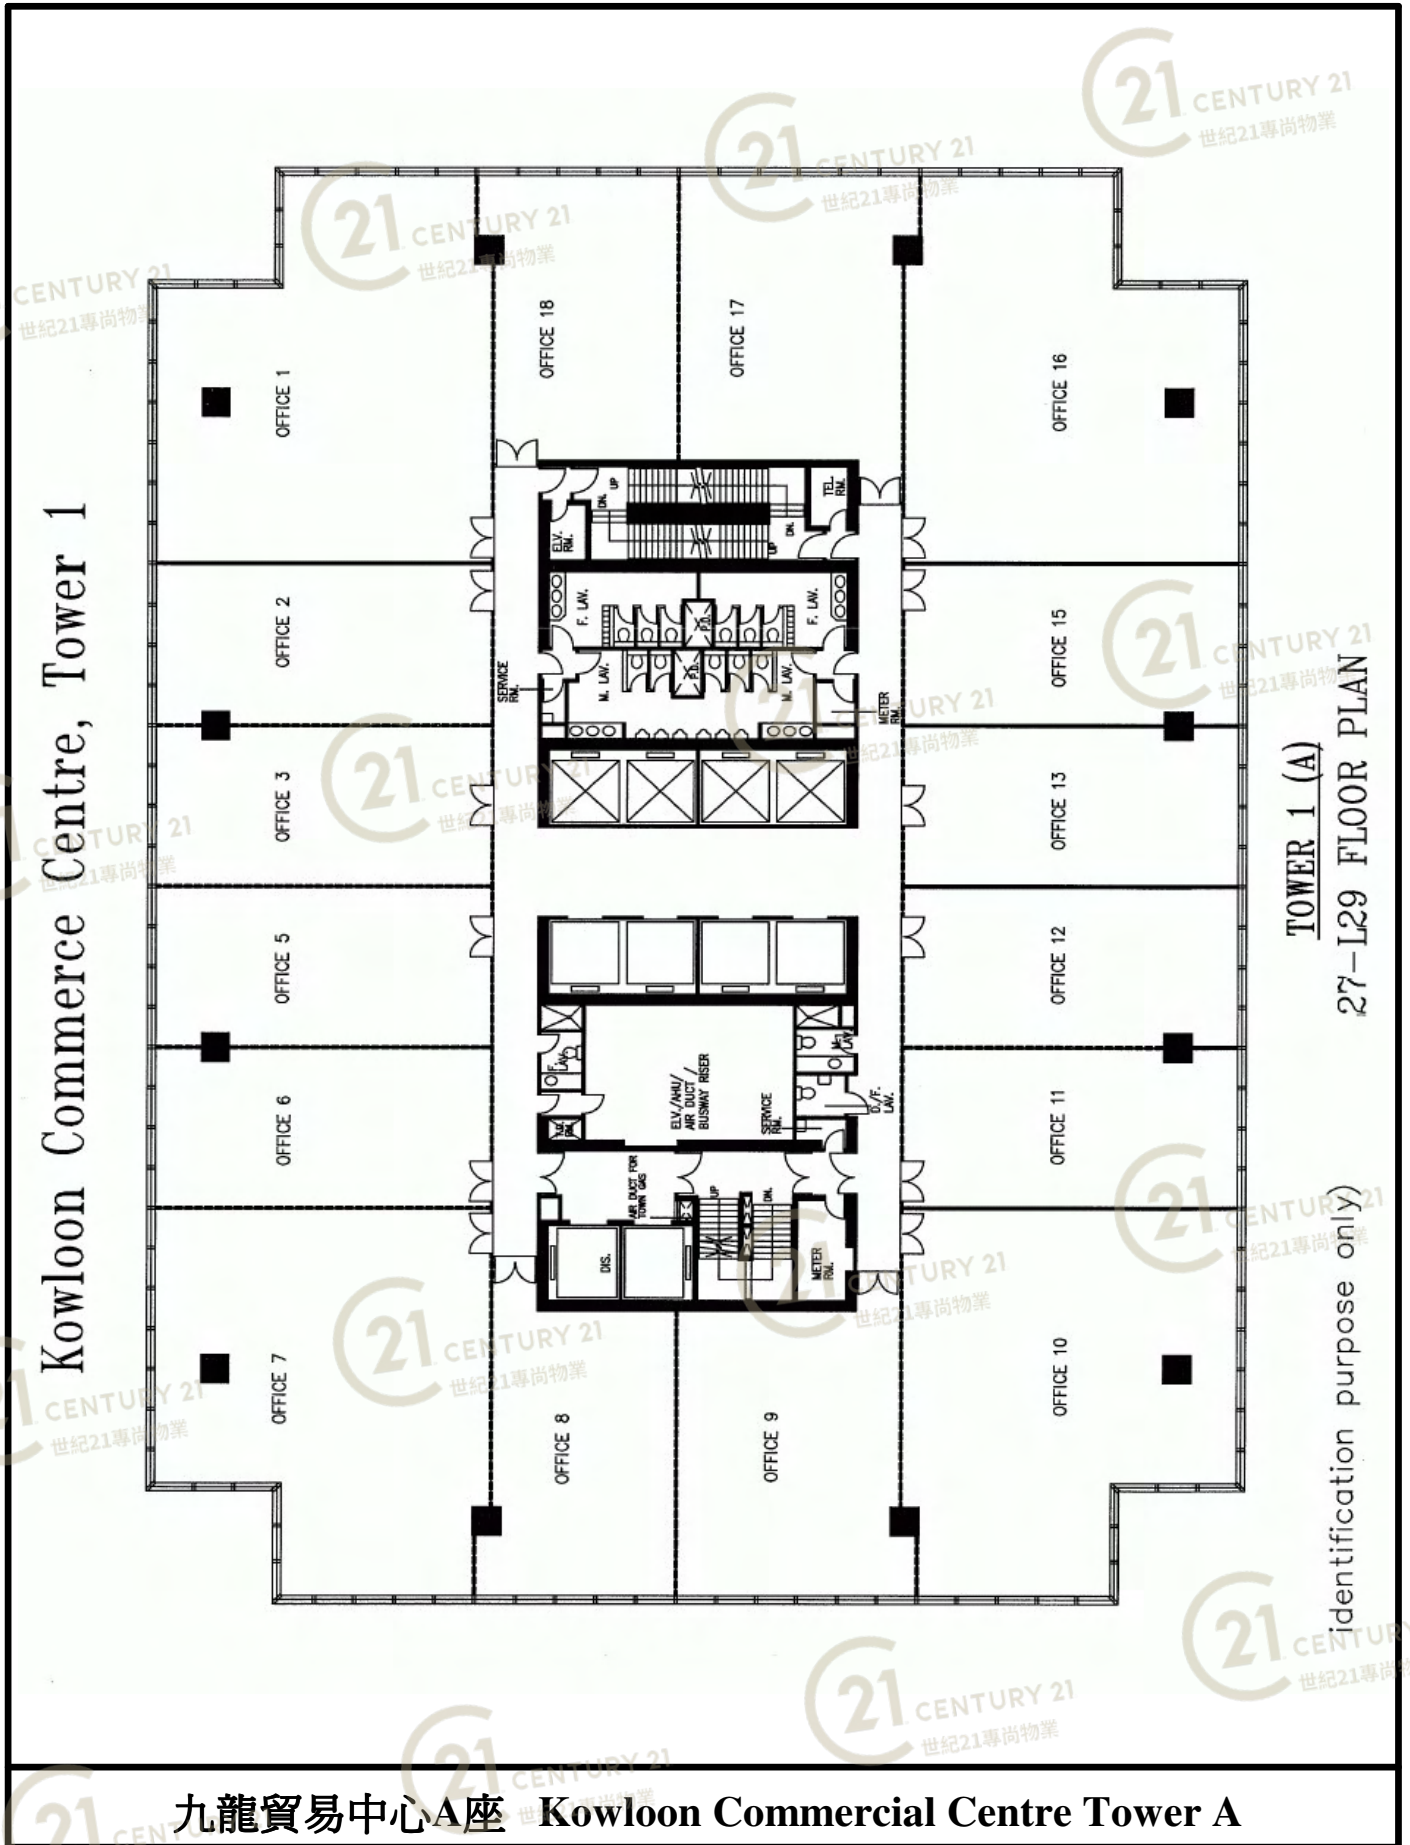

平面圖

Floor Plan

九龍貿易中心A座 Kowloon Commercial Centre Tower A

NOT TO SCALE, FOR IDENTIFICATION PURPOSE ONLY

圖中所有數據比例，一概只作參考之用

平面圖

Floor Plan

NOT TO SCALE, FOR IDENTIFICATION PURPOSE ONLY

圖中所有數據比例，一概只作參考之用

平面圖

Floor Plan

九龍貿易中心A座 Kowloon Commercial Centre Tower A

NOT TO SCALE, FOR IDENTIFICATION PURPOSE ONLY

圖中所有數據比例，一概只作參考之用

平面圖

Floor Plan

九龍貿易中心A座 Kowloon Commercial Centre Tower A

NOT TO SCALE, FOR IDENTIFICATION PURPOSE ONLY

圖中所有數據比例，一概只作參考之用

平面圖

Floor Plan

九龍貿易中心A座 Kowloon Commercial Centre Tower A

NOT TO SCALE, FOR IDENTIFICATION PURPOSE ONLY

- Total GFA: Tower 1: 501,000 s.f. gross approx.
Tower 2: 501,000 s.f. gross approx.
- No. of Towers: 2
- No. of Storey: 24 floors (Levels 8 – Level 35)
- Approx. Area / Floor: 21,000 s.f. gross

- Double Glazed Curtain Wall System
- 150mm Raised Floor System
- Clear ceiling height of 2.85 m to 3.3 m with metal ceiling
- 365 Carpark Spaces