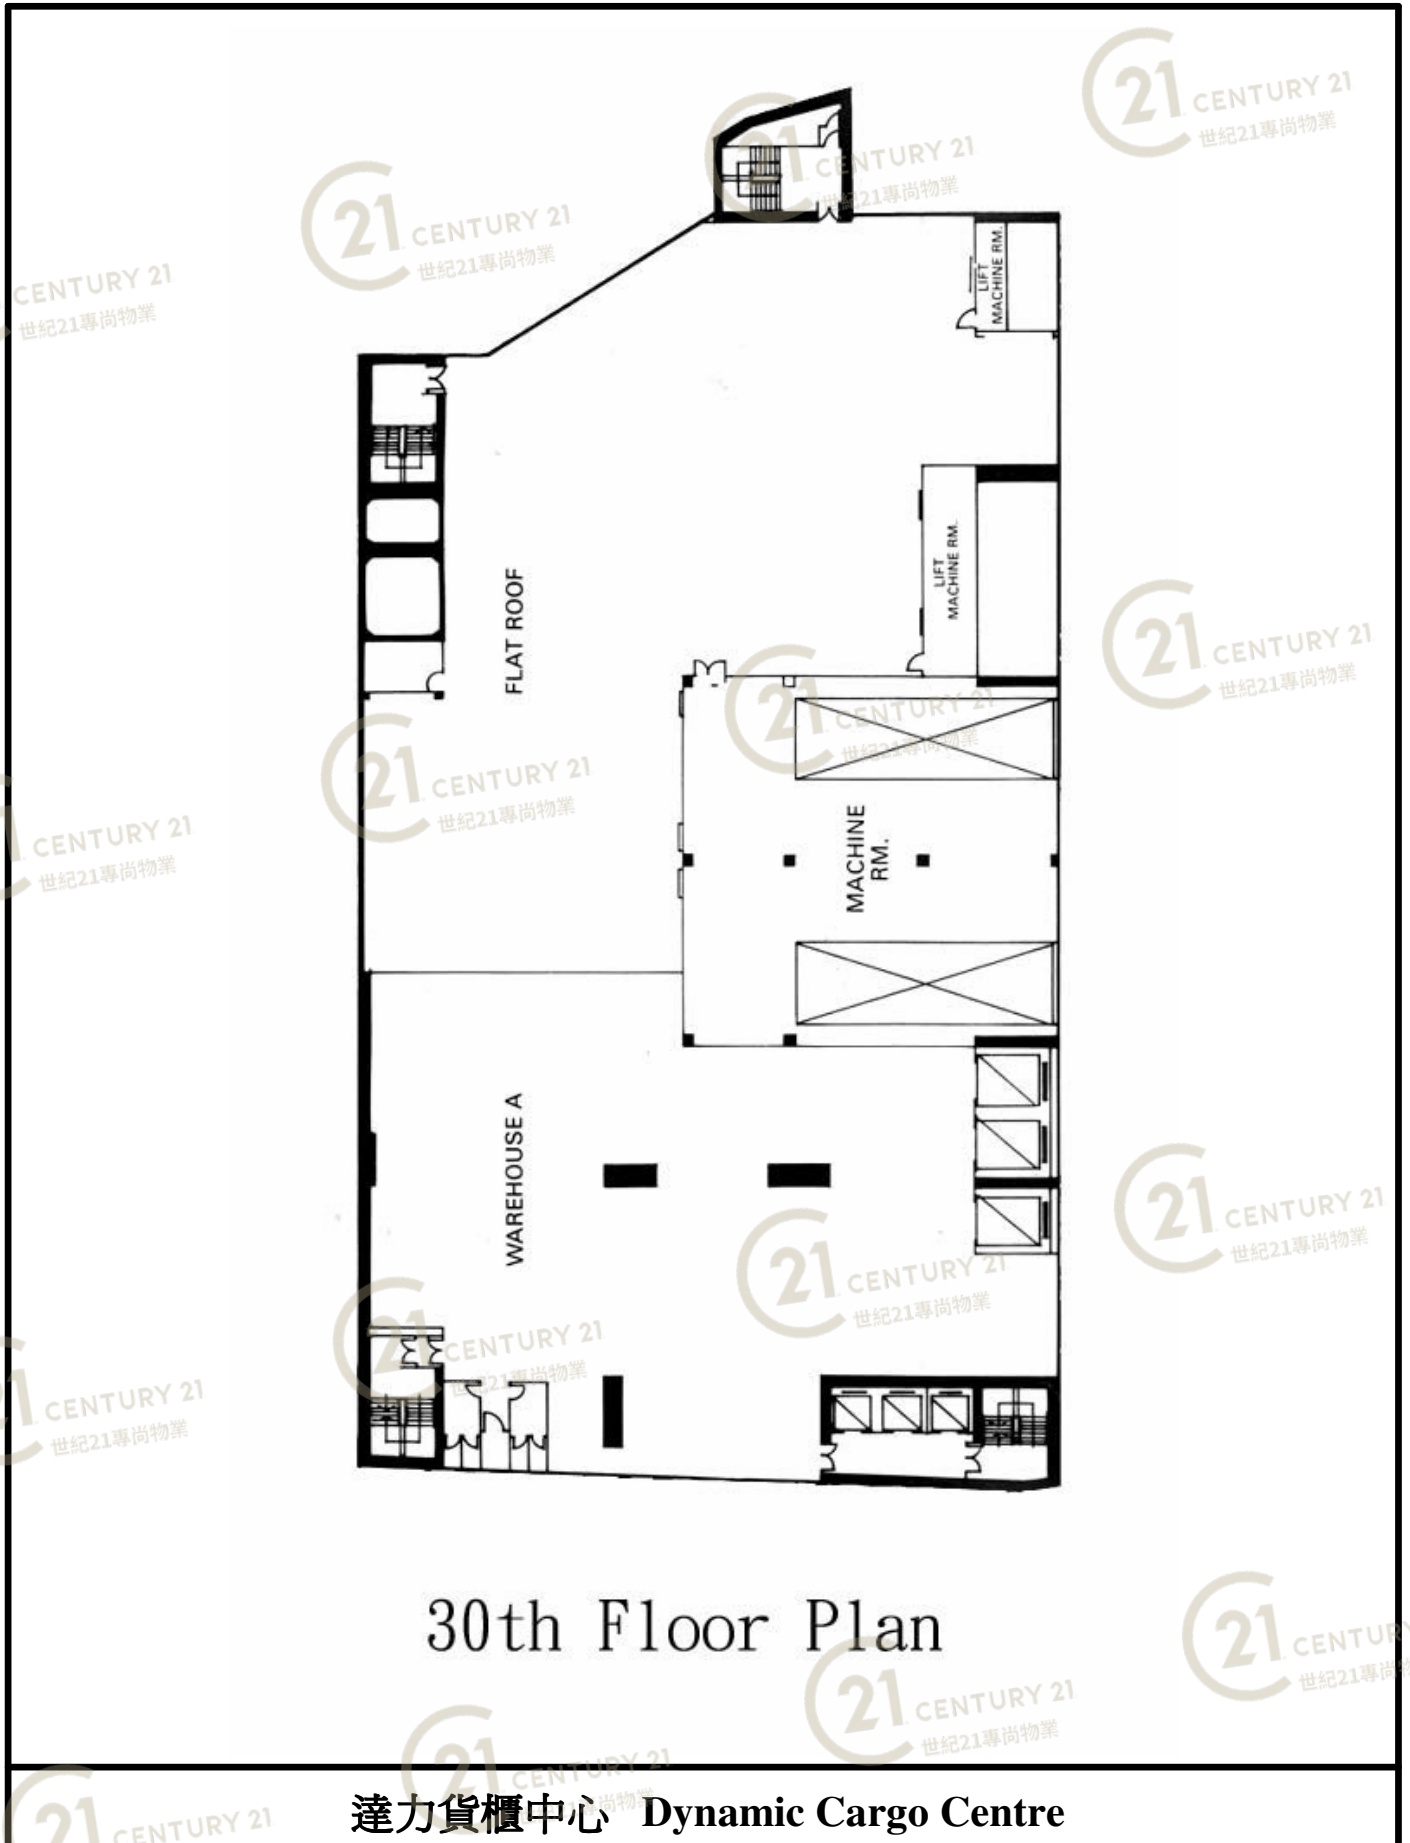

平面圖

Floor Plan

達力貨櫃中心 Dynamic Cargo Centre

NOT TO SCALE, FOR IDENTIFICATION PURPOSE ONLY

圖中所有數據比例，一概只作參考之用

平面圖

Floor Plan

18th ~ 29th Floor Plan

達力貨櫃中心 Dynamic Cargo Centre

NOT TO SCALE, FOR IDENTIFICATION PURPOSE ONLY

圖中所有數據比例，一概只作參考之用

平面圖

Floor Plan

達力貨櫃中心 Dynamic Cargo Centre

NOT TO SCALE, FOR IDENTIFICATION PURPOSE ONLY

圖中所有數據比例，一概只作參考之用

平面圖

Floor Plan

30th Floor Plan

達力貨櫃中心 Dynamic Cargo Centre

NOT TO SCALE, FOR IDENTIFICATION PURPOSE ONLY

圖中所有數據比例，一概只作參考之用

平面圖

Floor Plan

達力貨櫃中心 Dynamic Cargo Centre

NOT TO SCALE, FOR IDENTIFICATION PURPOSE ONLY

圖中所有數據比例，一概只作參考之用

平面圖

Floor Plan

3rd Floor Plan

達力貨櫃中心 Dynamic Cargo Centre

NOT TO SCALE, FOR IDENTIFICATION PURPOSE ONLY