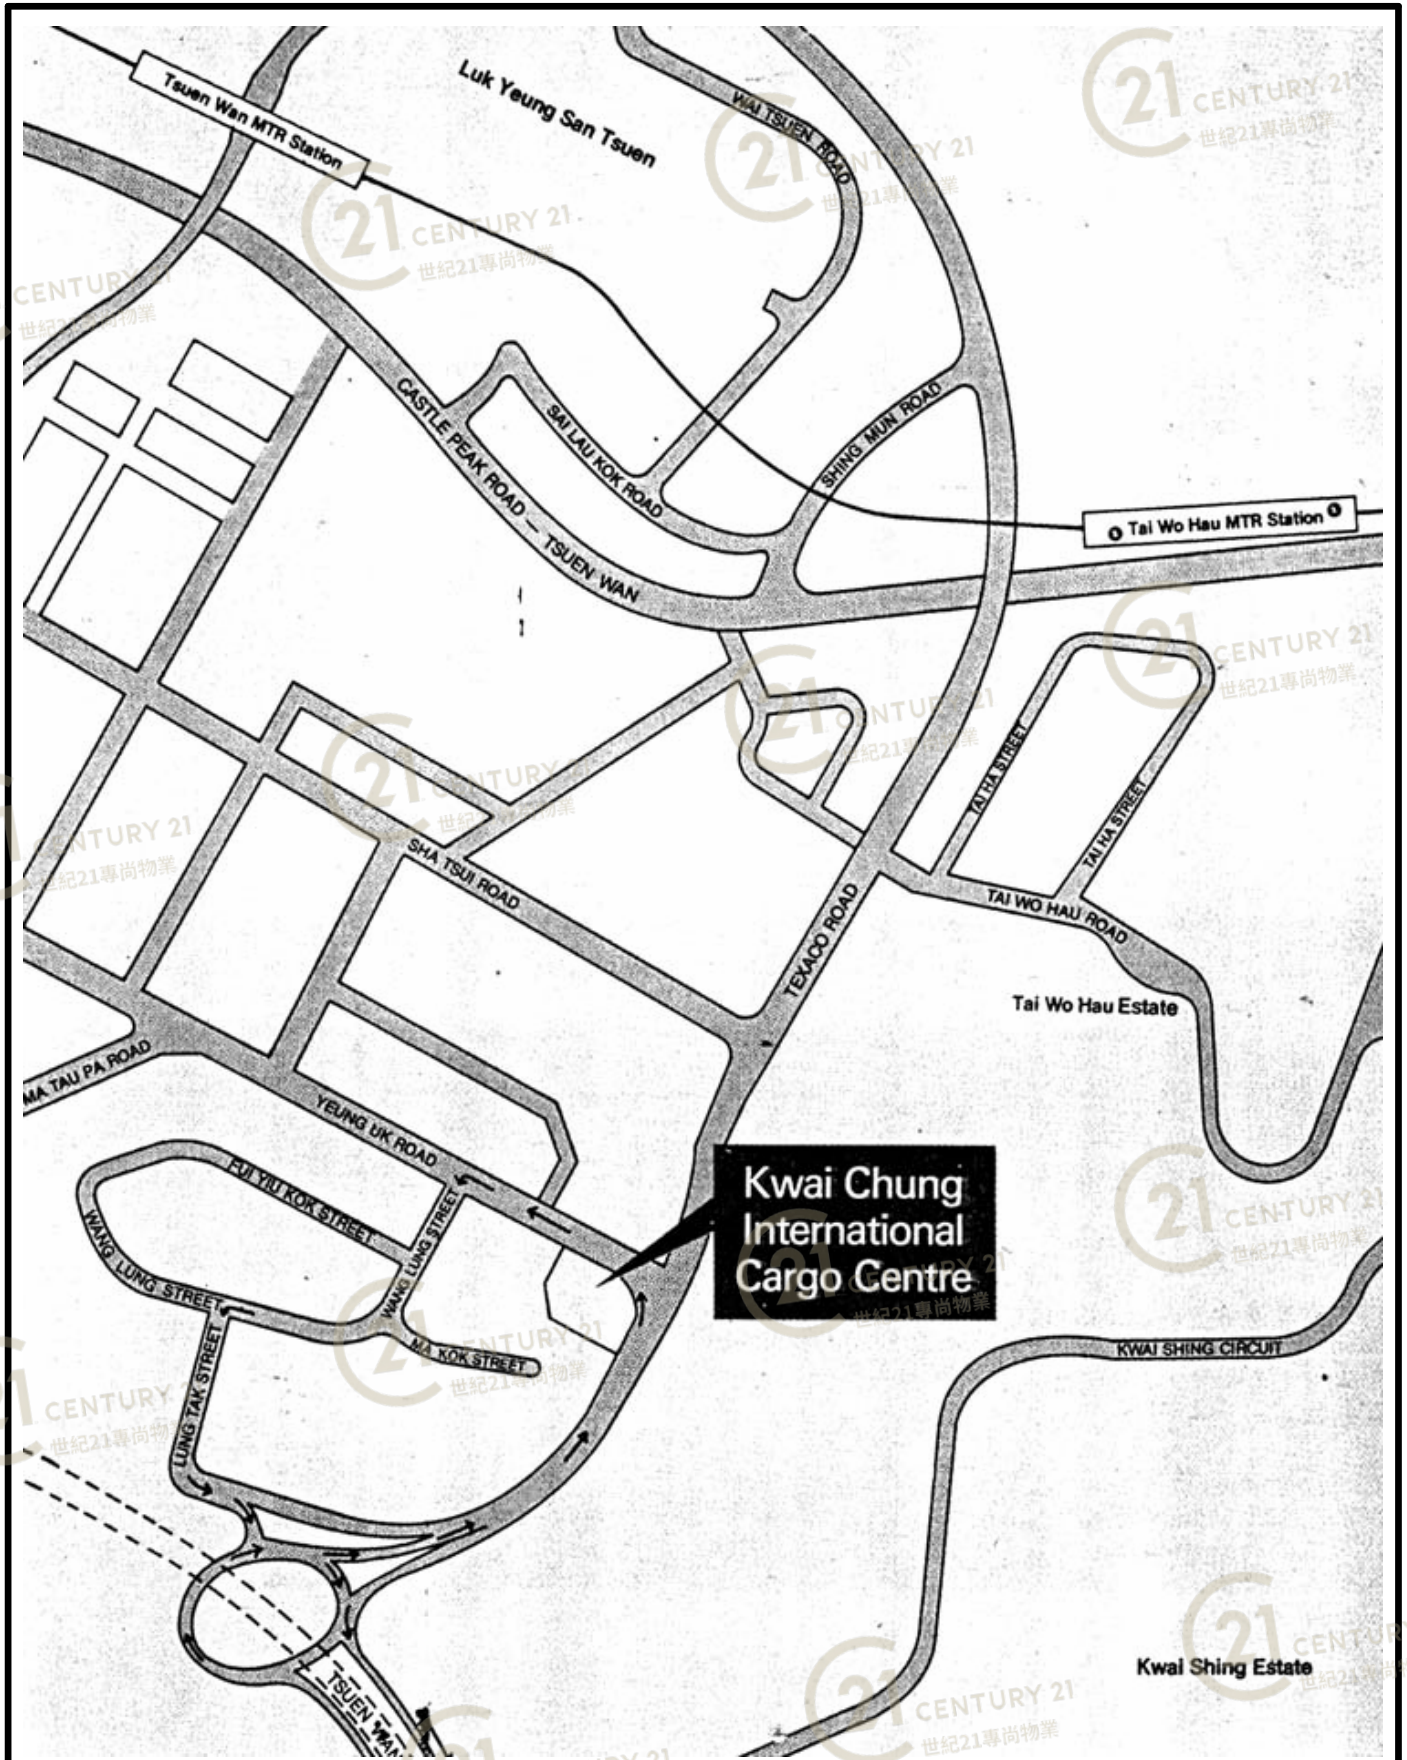

Upper Ground Floor Plan

YEUNG UK ROAD

達力貨櫃中心 Dynamic Cargo Centre

NOT TO SCALE, FOR IDENTIFICATION PURPOSE ONLY

圖中所有數據比例，一概只作參考之用

平面圖

Floor Plan

達力貨櫃中心 Dynamic Cargo Centre