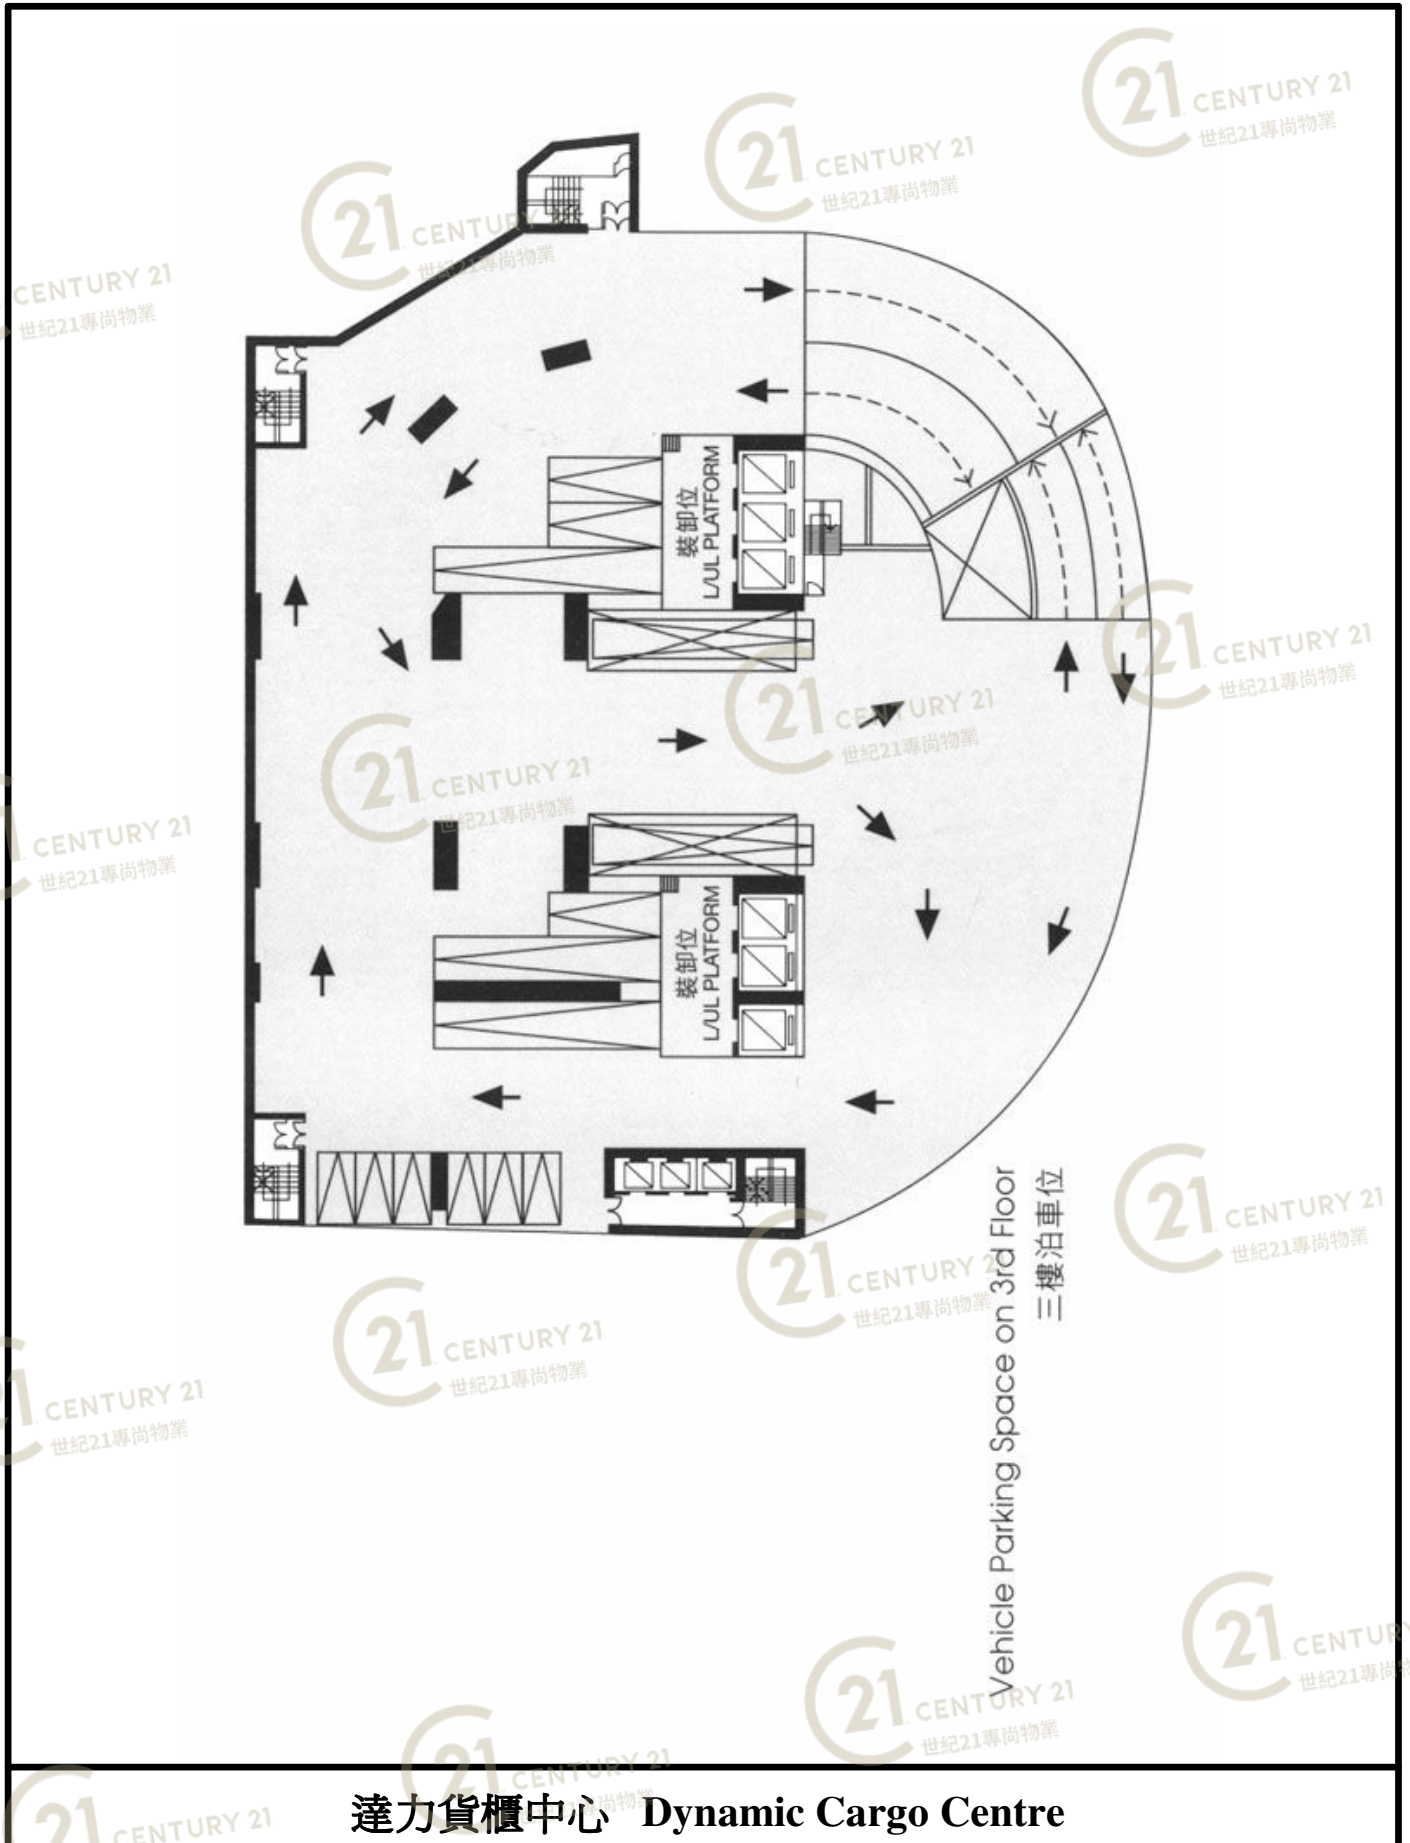

平面圖

Floor Plan

30th Floor Plan

達力貨櫃中心 Dynamic Cargo Centre

NOT TO SCALE, FOR IDENTIFICATION PURPOSE ONLY

圖中所有數據比例，一概只作參考之用

平面圖

Floor Plan

達力貨櫃中心 Dynamic Cargo Centre

NOT TO SCALE, FOR IDENTIFICATION PURPOSE ONLY

圖中所有數據比例，一概只作參考之用

平面圖

Floor Plan

3rd Floor Plan

達力貨櫃中心 Dynamic Cargo Centre

NOT TO SCALE, FOR IDENTIFICATION PURPOSE ONLY

圖中所有數據比例，一概只作參考之用

平面圖

Floor Plan

達力貨櫃中心 Dynamic Cargo Centre

NOT TO SCALE, FOR IDENTIFICATION PURPOSE ONLY

圖中所有數據比例，一概只作參考之用

平面圖

Floor Plan

達力貨櫃中心 Dynamic Cargo Centre

NOT TO SCALE, FOR IDENTIFICATION PURPOSE ONLY

圖中所有數據比例，一概只作參考之用

平面圖

Floor Plan

5th Floor Plan

達力貨櫃中心 Dynamic Cargo Centre

NOT TO SCALE, FOR IDENTIFICATION PURPOSE ONLY