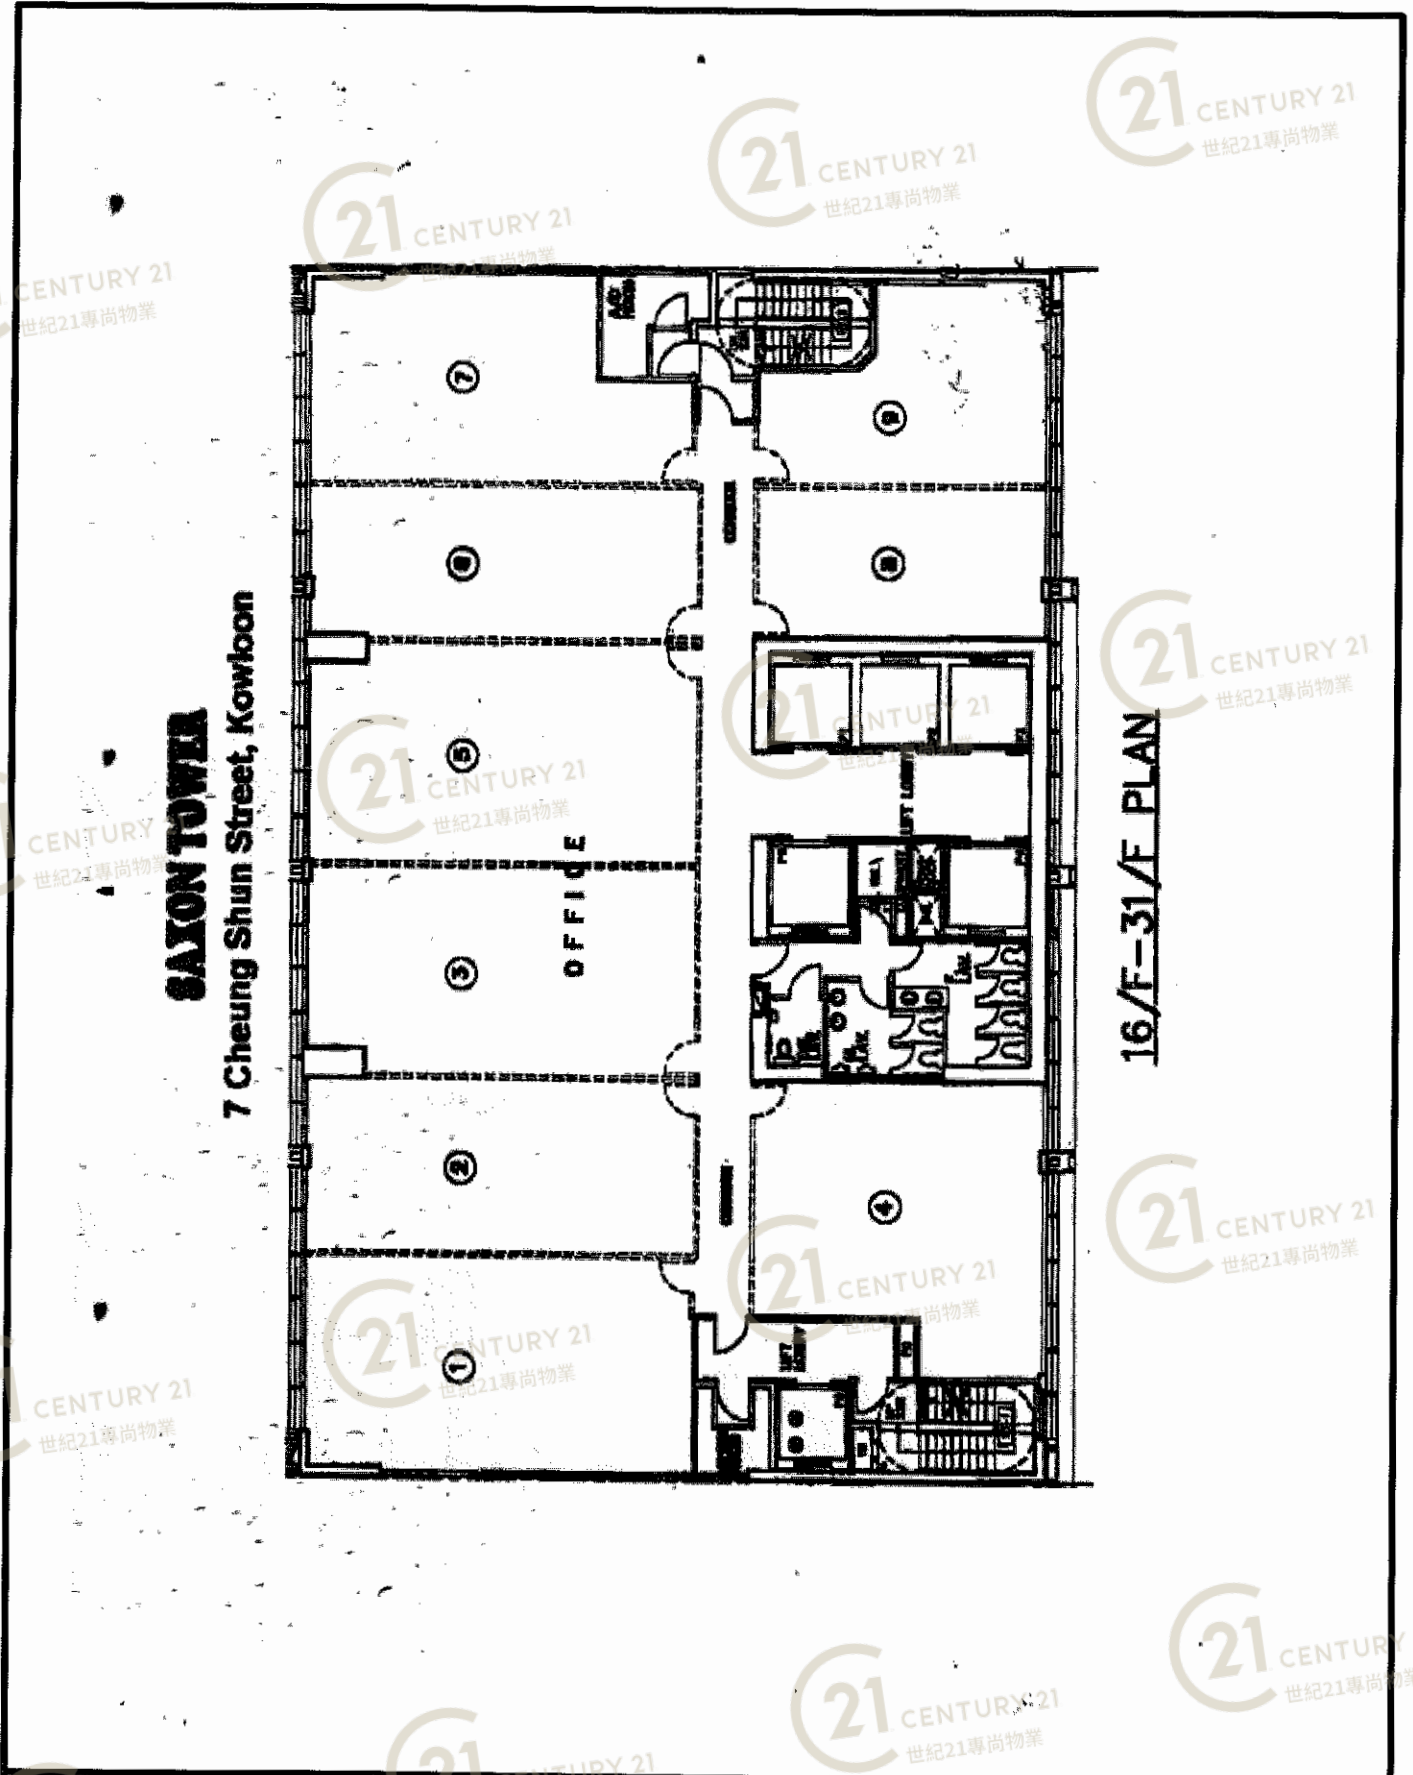

平面圖

Floor Plan

SAXON TOWER
7 Cheung Shun Street, Kowloon

16/F-31/F PLAN

西頓中心 Saxon Tower

NOT TO SCALE, FOR IDENTIFICATION PURPOSE ONLY
圖中所有數據比例，一概只作參考之用