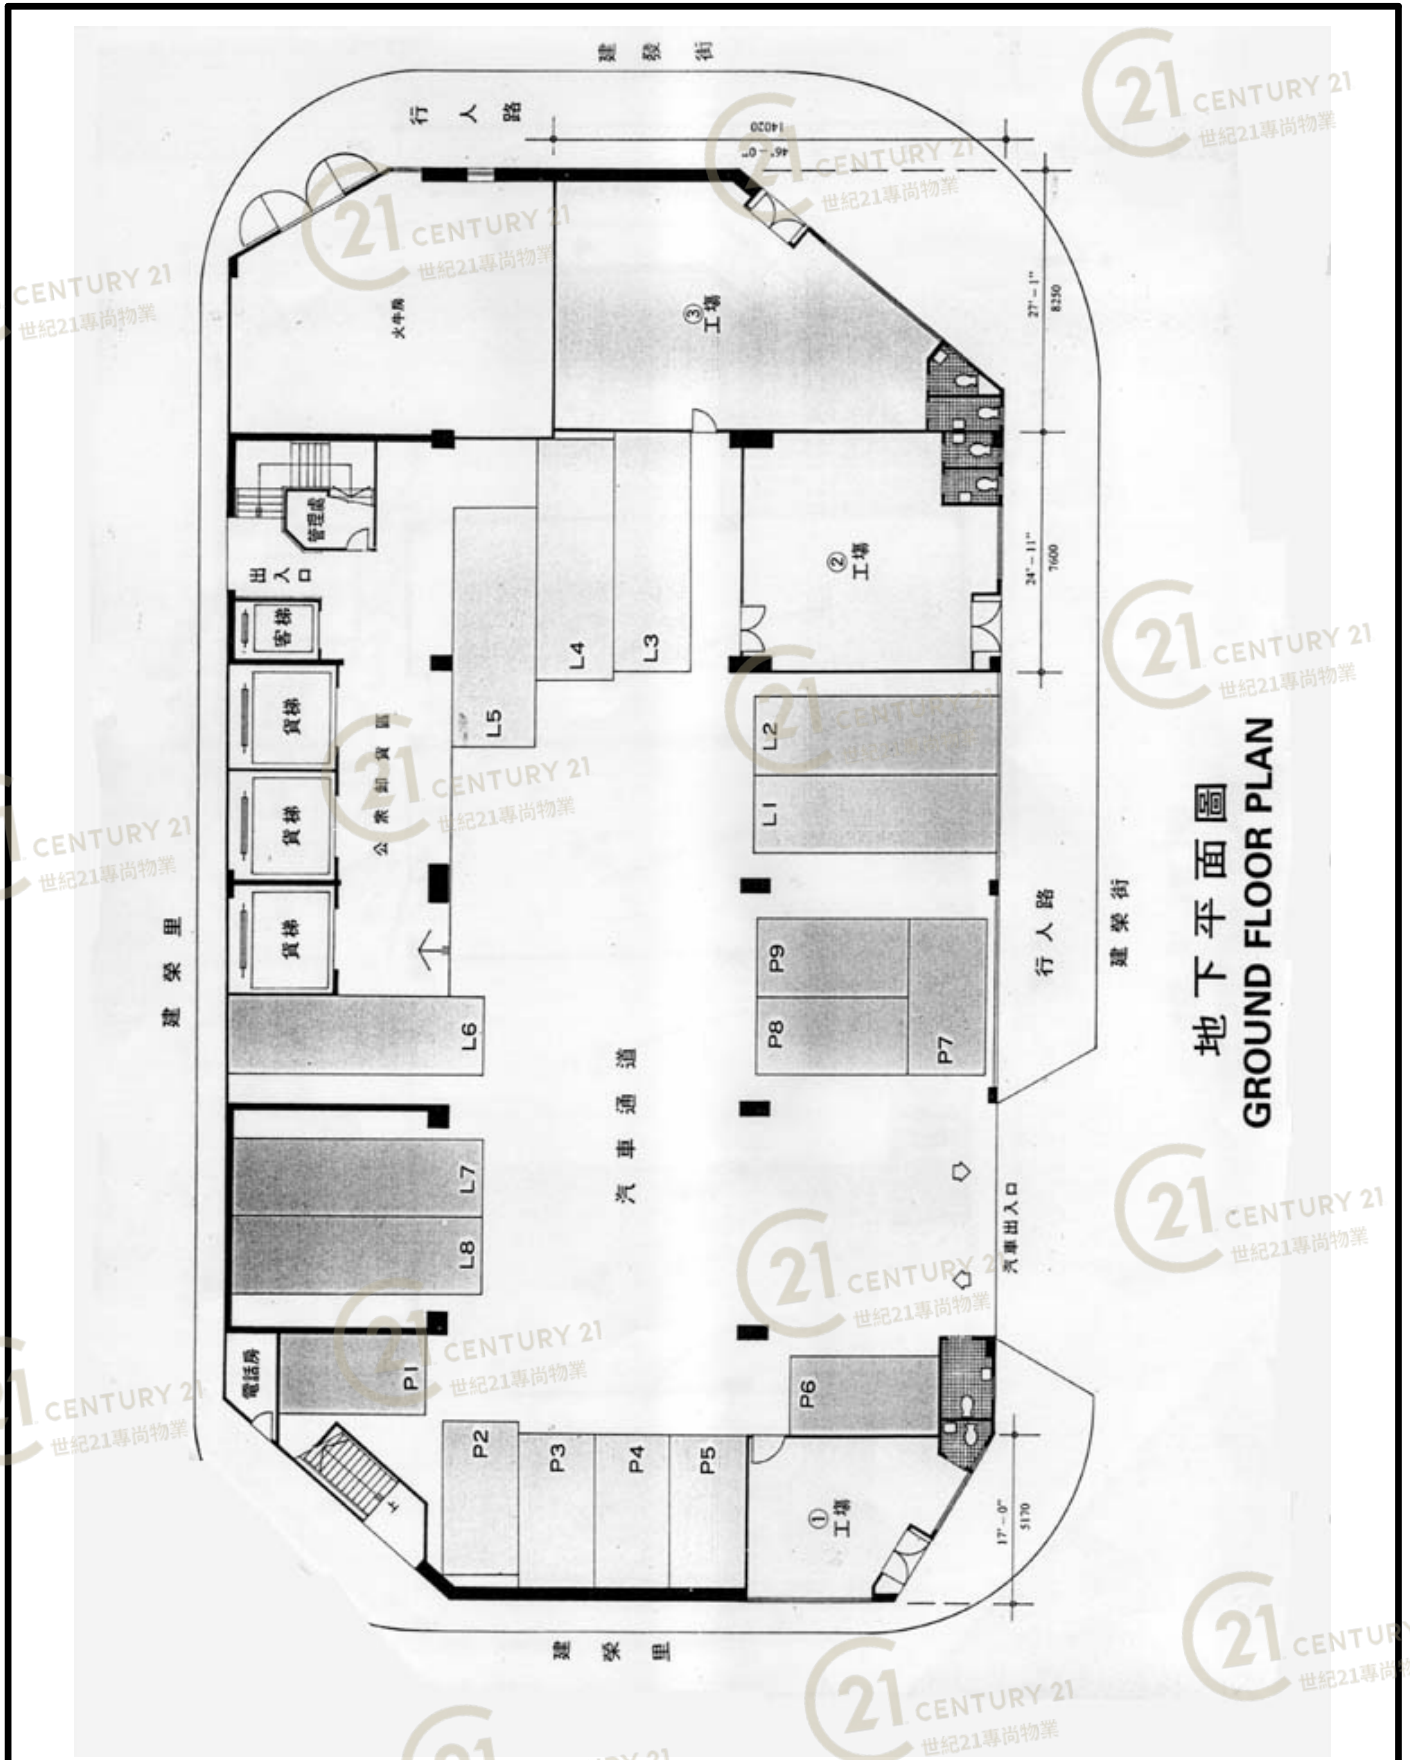

平面圖

Floor Plan

四樓至廿二樓平面圖
4TH-22ND FLOOR PLAN

建榮工業大廈 Kin Wing Industrial Building

NOT TO SCALE, FOR IDENTIFICATION PURPOSE ONLY

圖中所有數據比例，一概只作參考之用

平面圖

Floor Plan

地下平面圖
GROUND FLOOR PLAN

建榮工業大廈 Kin Wing Industrial Building

NOT TO SCALE, FOR IDENTIFICATION PURPOSE ONLY
圖中所有數據比例，一概只作參考之用

平面圖

Floor Plan

3rd Floor Plan

建榮工業大廈 Kin Wing Industrial Building

NOT TO SCALE, FOR IDENTIFICATION PURPOSE ONLY

圖中所有數據比例，一概只作參考之用

平面圖

Floor Plan

建築工業大廈 Kin Wing Industrial Building

NOT TO SCALE, FOR IDENTIFICATION PURPOSE ONLY

圖中所有數據比例，一概只作參考之用

外觀圖

Building Outlook