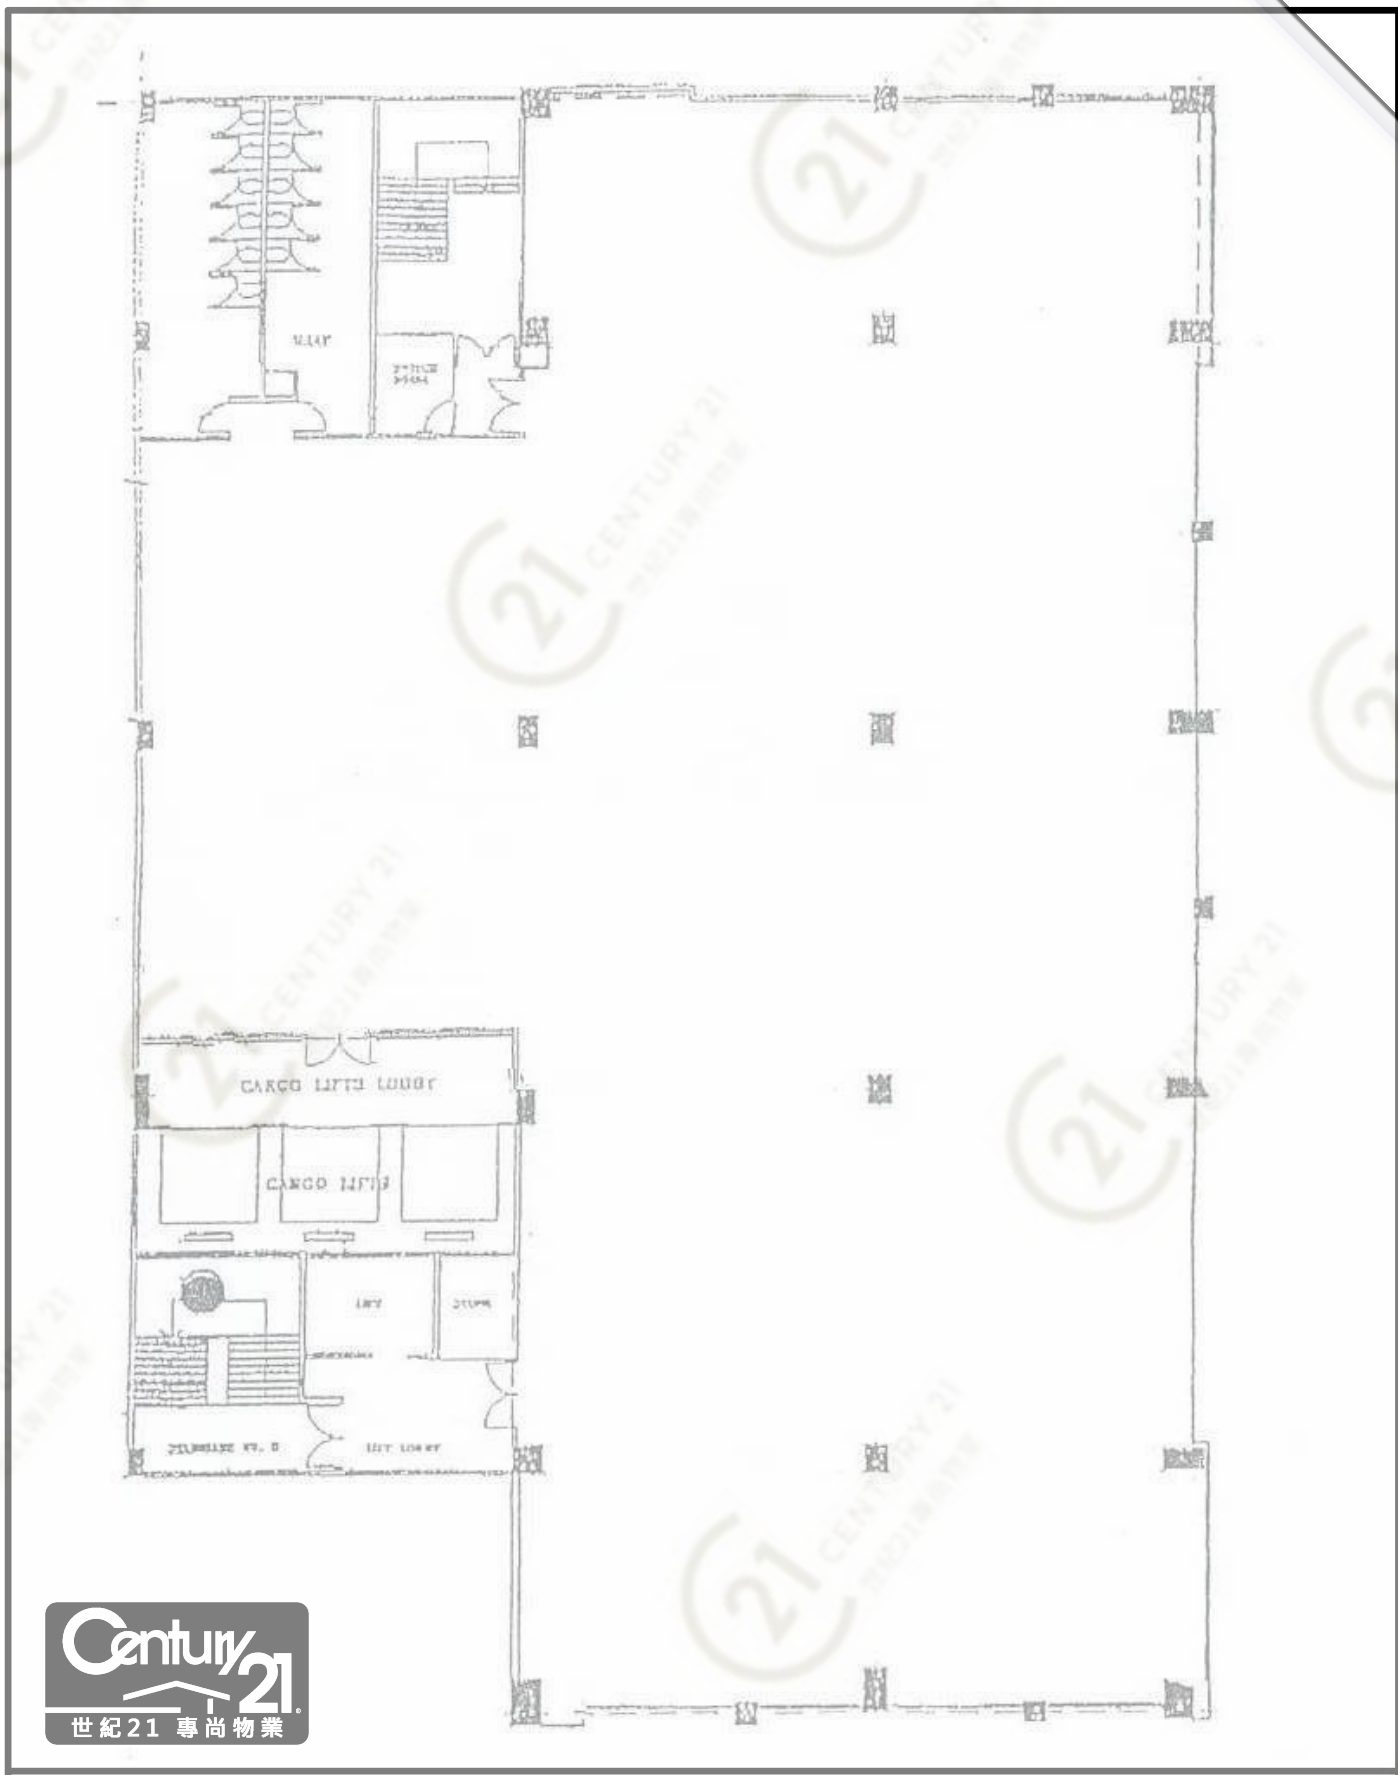

平面圖

Floor Plan

康大電業工業大廈 Continental Electric Ind. Building

NOT TO SCALE, FOR IDENTIFICATION PURPOSE ONLY
圖中所有數據比例，一概只作參考之用