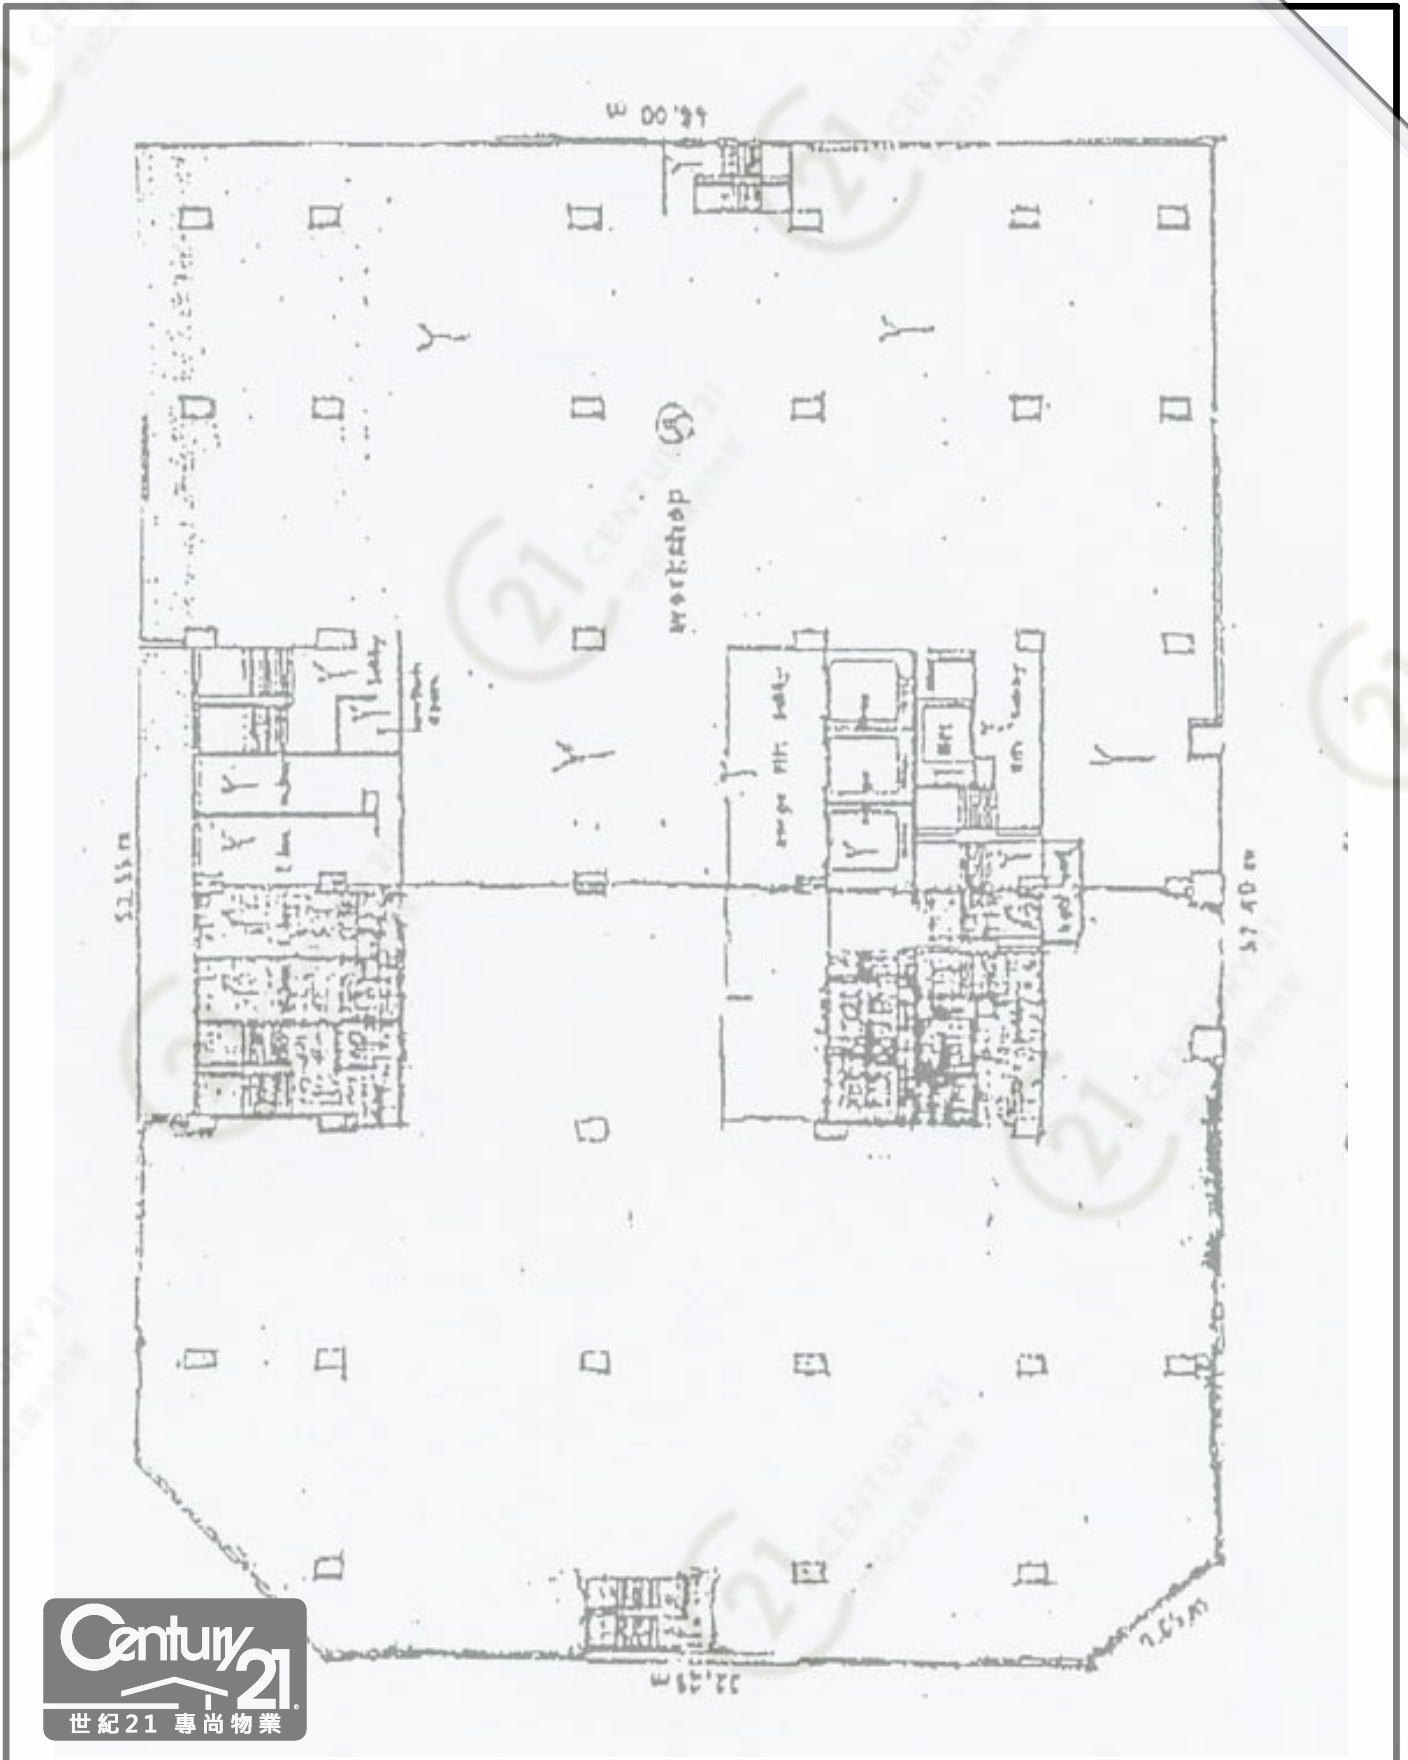

# 平面圖

# Floor Plan

康大電業工業大廈 Continental Electric Ind. Building

NOT TO SCALE, FOR IDENTIFICATION PURPOSE ONLY

圖中所有數據比例，一概只作參考之用