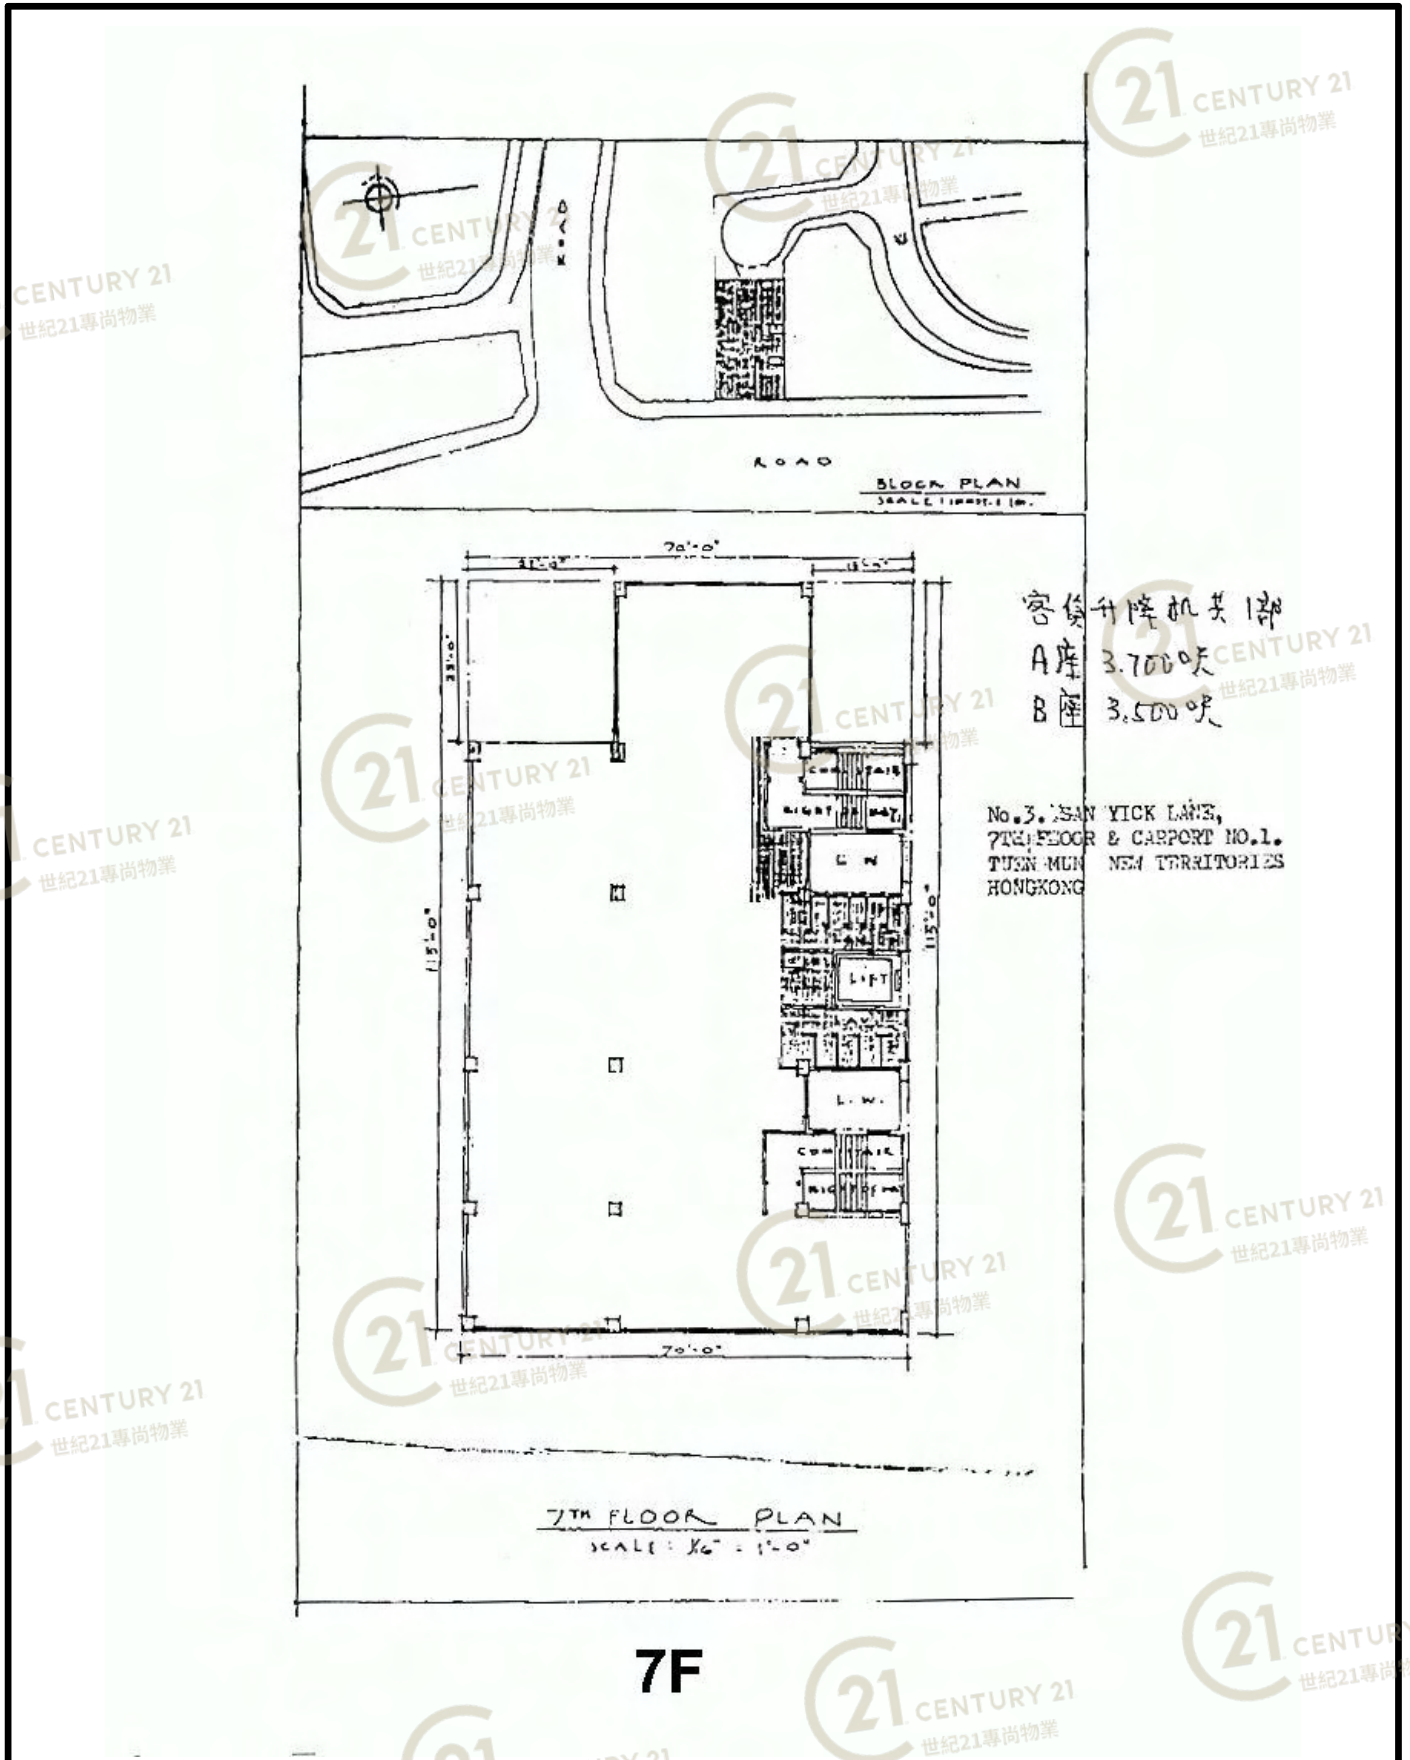

平面圖

Floor Plan

通明工業大廈 Tung Ming Industrial Building

NOT TO SCALE, FOR IDENTIFICATION PURPOSE ONLY

圖中所有數據比例，一概只作參考之用