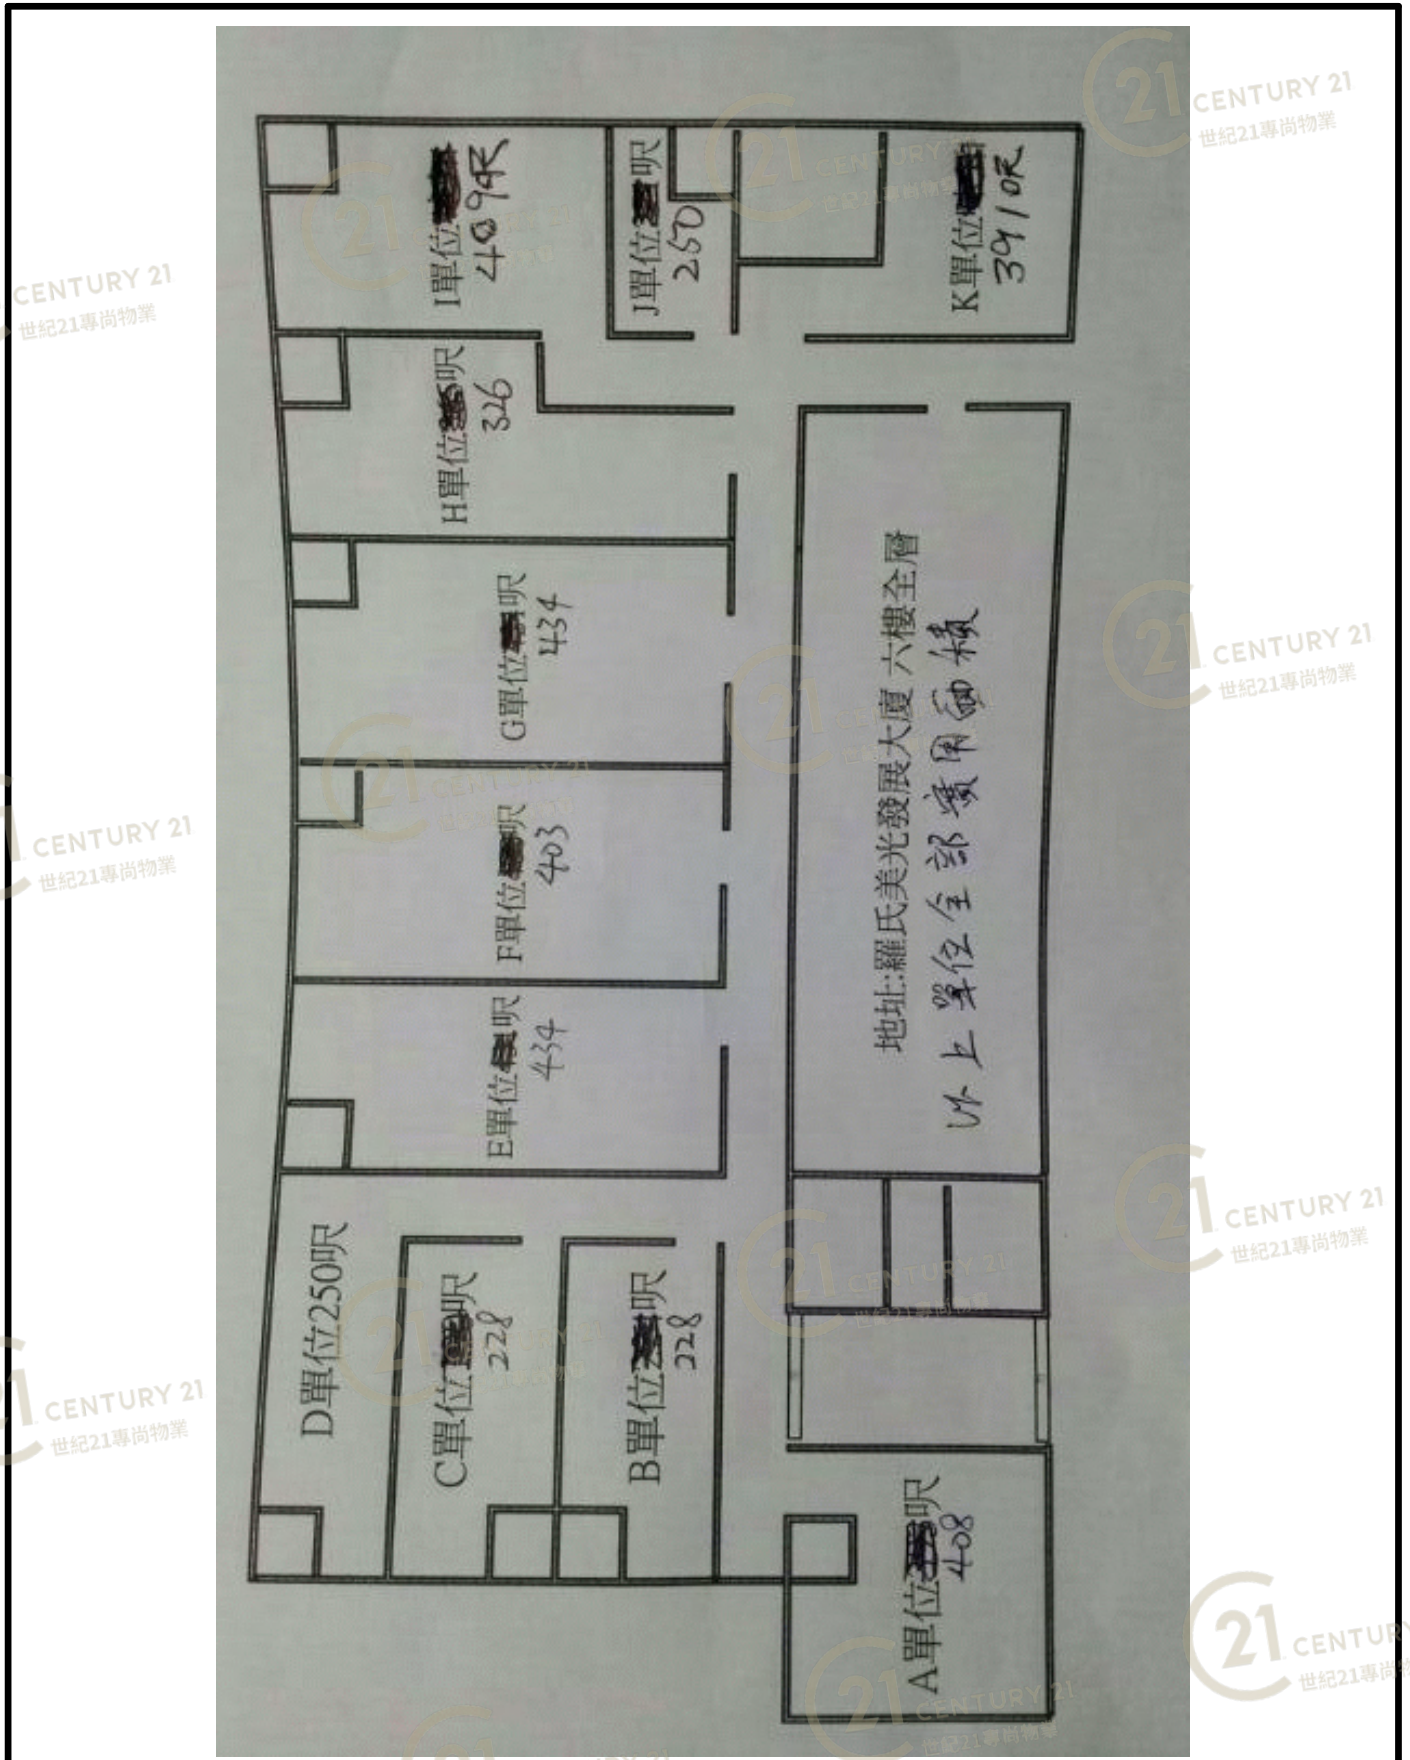

Building Outlook

羅氏美光發展大廈 L.M.K Development Estate

NOT TO SCALE, FOR IDENTIFICATION PURPOSE ONLY

圖中所有數據比例，一概只作參考之用

平面圖

Floor Plan

羅氏美光發展大廈 L.M.K Development Estate

NOT TO SCALE, FOR IDENTIFICATION PURPOSE ONLY

圖中所有數據比例，一概只作參考之用