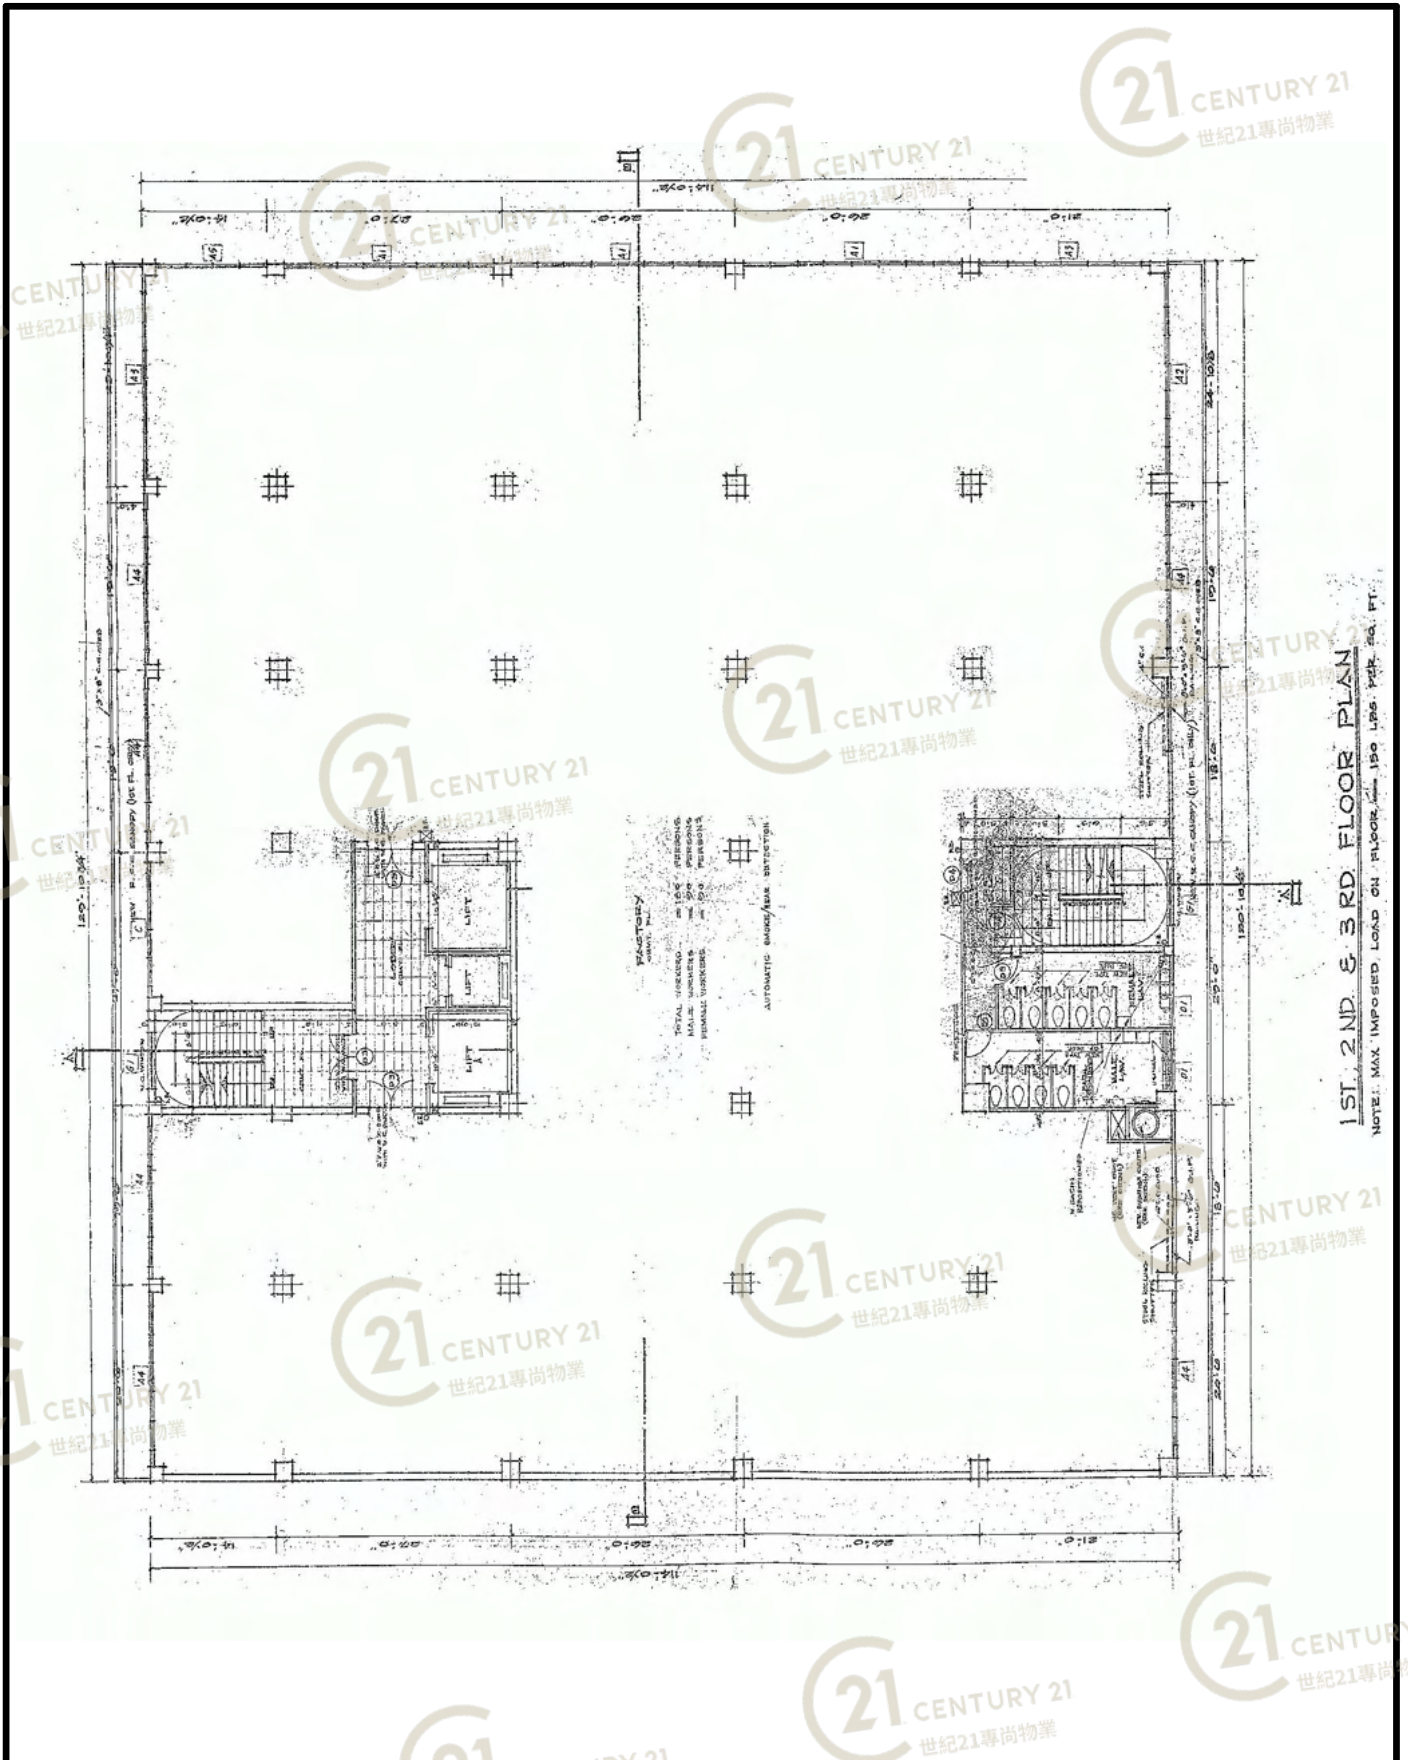

平面圖

Floor Plan

羅氏美光發展大廈 L.M.K Development Estate

NOT TO SCALE, FOR IDENTIFICATION PURPOSE ONLY

圖中所有數據比例，一概只作參考之用

平面圖

Floor Plan

羅氏美光發展大廈 L.M.K Development Estate

NOT TO SCALE, FOR IDENTIFICATION PURPOSE ONLY

圖中所有數據比例，一概只作參考之用

平面圖

Floor Plan

羅氏美光發展大廈 L.M.K Development Estate

NOT TO SCALE, FOR IDENTIFICATION PURPOSE ONLY

圖中所有數據比例，一概只作參考之用

平面圖

Floor Plan

羅氏美光發展大廈 L.M.K Development Estate

NOT TO SCALE, FOR IDENTIFICATION PURPOSE ONLY

圖中所有數據比例，一概只作參考之用

平面圖

Floor Plan

羅氏美光發展大廈 L.M.K Development Estate

NOT TO SCALE, FOR IDENTIFICATION PURPOSE ONLY

圖中所有數據比例，一概只作參考之用

平面圖

Floor Plan

羅氏美光發展大廈 L.M.K Development Estate

NOT TO SCALE, FOR IDENTIFICATION PURPOSE ONLY

圖中所有數據比例，一概只作參考之用

平面圖

Floor Plan