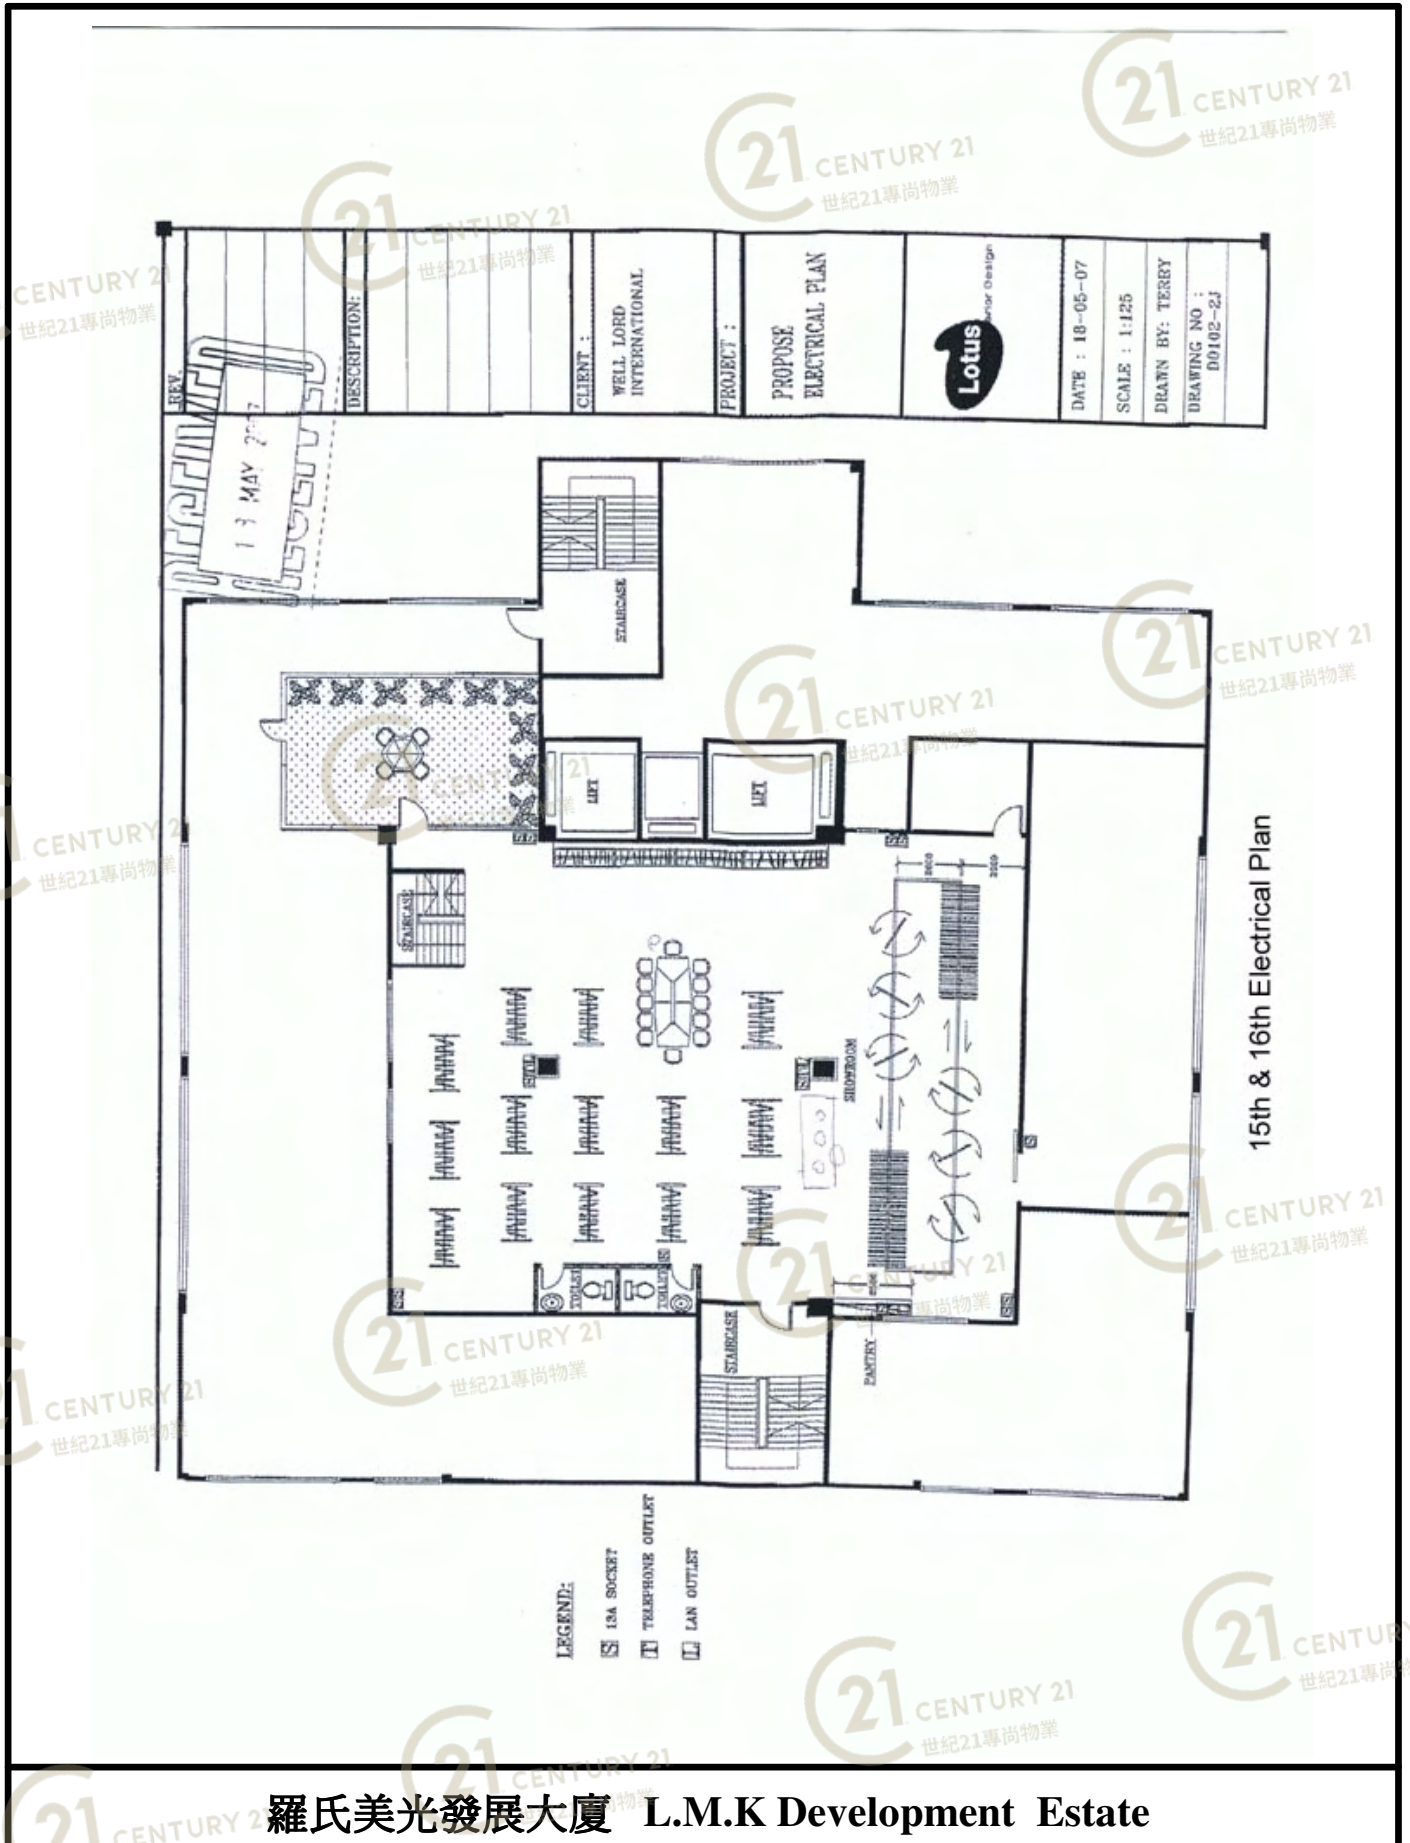

平面圖

Floor Plan

羅氏美光發展大廈 L.M.K Development Estate

NOT TO SCALE, FOR IDENTIFICATION PURPOSE ONLY

圖中所有數據比例，一概只作參考之用

平面圖

Floor Plan

羅氏美光發展大廈 L.M.K Development Estate

NOT TO SCALE, FOR IDENTIFICATION PURPOSE ONLY

圖中所有數據比例，一概只作參考之用

平面圖

Floor Plan

羅氏美光發展大廈 L.M.K Development Estate

NOT TO SCALE, FOR IDENTIFICATION PURPOSE ONLY

圖中所有數據比例，一概只作參考之用

平面圖

Floor Plan

羅氏美光發展大廈 L.M.K Development Estate

NOT TO SCALE, FOR IDENTIFICATION PURPOSE ONLY

圖中所有數據比例，一概只作參考之用

平面圖

Floor Plan

羅氏美光發展大廈 L.M.K Development Estate

NOT TO SCALE, FOR IDENTIFICATION PURPOSE ONLY

圖中所有數據比例，一概只作參考之用

平面圖

Floor Plan

羅氏美光發展大廈 L.M.K Development Estate

NOT TO SCALE, FOR IDENTIFICATION PURPOSE ONLY

圖中所有數據比例，一概只作參考之用

平面圖

Floor Plan