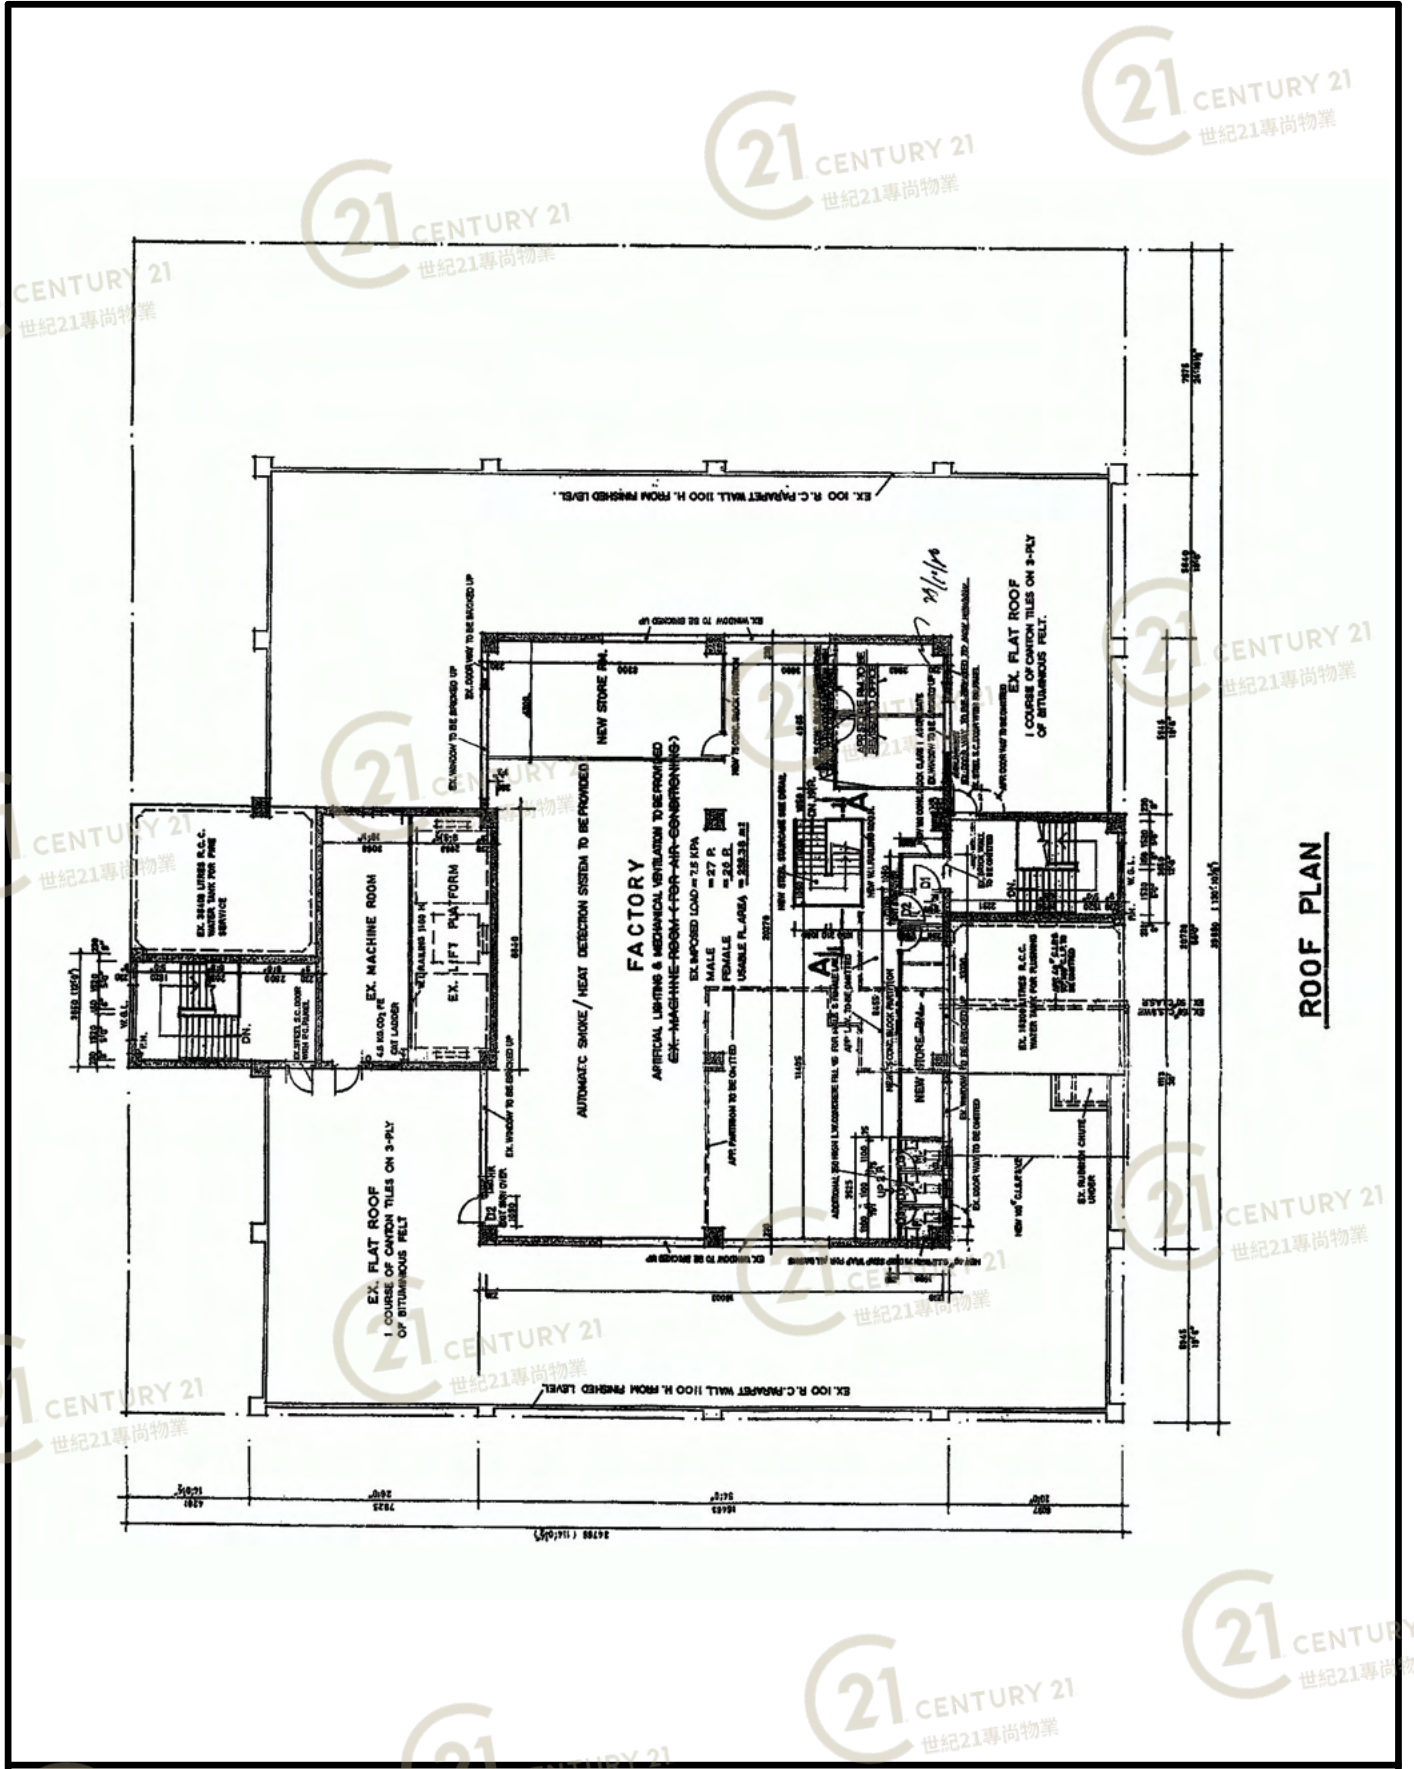

平面圖

Floor Plan

Roof Plan

羅氏美光發展大廈 L.M.K Development Estate

NOT TO SCALE, FOR IDENTIFICATION PURPOSE ONLY

圖中所有數據比例，一概只作參考之用

羅氏美光發展大廈 L.M.K Development Estate

NOT TO SCALE, FOR IDENTIFICATION PURPOSE ONLY

圖中所有數據比例，一概只作參考之用

平面圖

Floor Plan

羅氏美光發展大廈 L.M.K Development Estate

NOT TO SCALE, FOR IDENTIFICATION PURPOSE ONLY

圖中所有數據比例，一概只作參考之用

外觀圖

Building Outlook