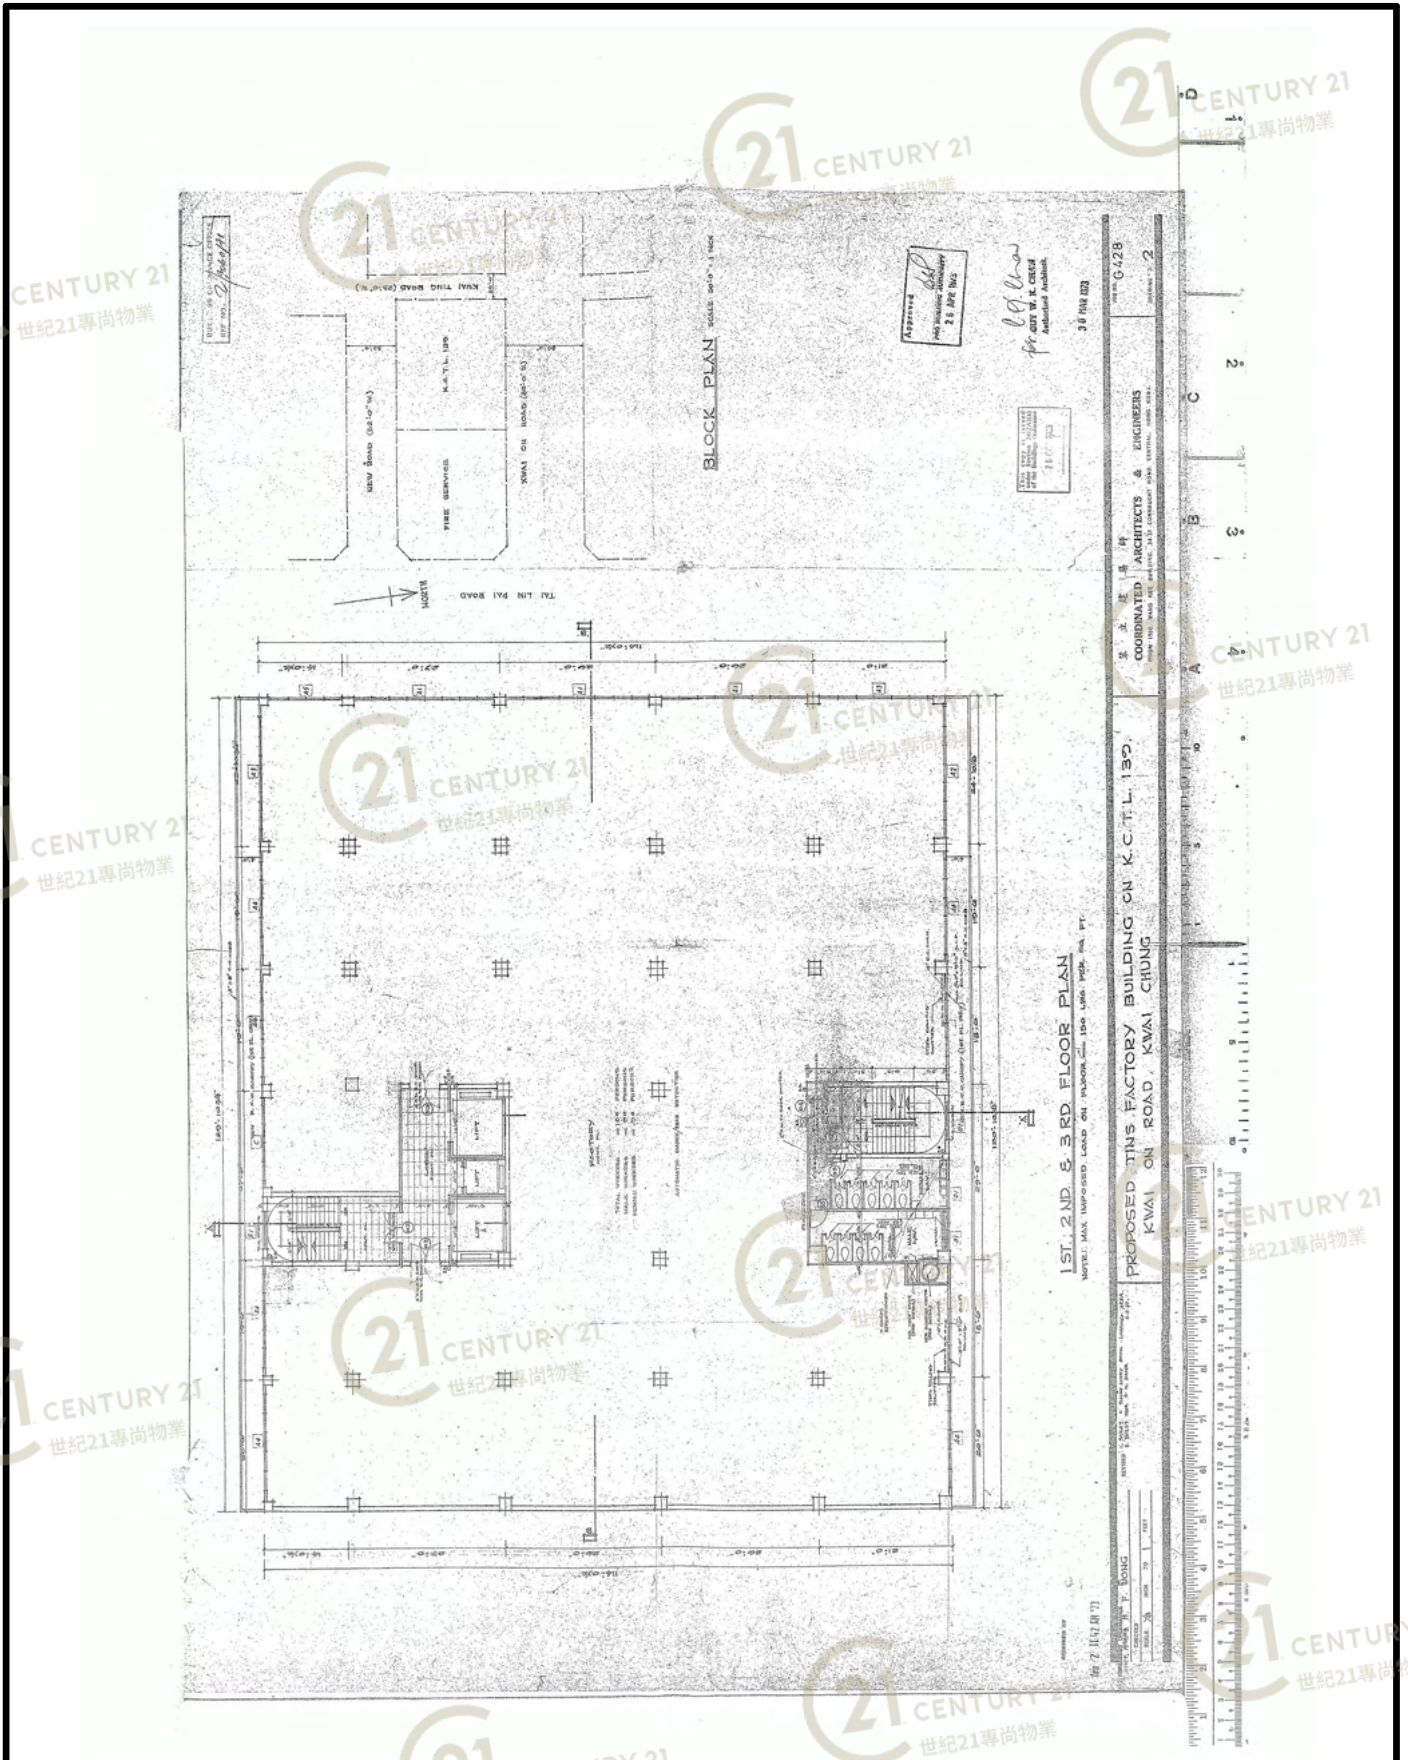

平面圖

Floor Plan

羅氏美光發展大廈 L.M.K Development Estate

NOT TO SCALE, FOR IDENTIFICATION PURPOSE ONLY

圖中所有數據比例，一概只作參考之用

平面圖

Floor Plan

羅氏美光發展大廈 L.M.K Development Estate

NOT TO SCALE, FOR IDENTIFICATION PURPOSE ONLY

圖中所有數據比例，一概只作參考之用

平面圖

Floor Plan

羅氏美光發展大廈 L.M.K Development Estate

NOT TO SCALE, FOR IDENTIFICATION PURPOSE ONLY

圖中所有數據比例，一概只作參考之用

平面圖

Floor Plan

羅氏美光發展大廈 L.M.K Development Estate

NOT TO SCALE, FOR IDENTIFICATION PURPOSE ONLY

圖中所有數據比例，一概只作參考之用

平面圖

Floor Plan

羅氏美光發展大廈 L.M.K Development Estate

NOT TO SCALE, FOR IDENTIFICATION PURPOSE ONLY

圖中所有數據比例，一概只作參考之用

平面圖

Floor Plan

羅氏美光發展大廈 L.M.K Development Estate

NOT TO SCALE, FOR IDENTIFICATION PURPOSE ONLY

圖中所有數據比例，一概只作參考之用

平面圖

Floor Plan