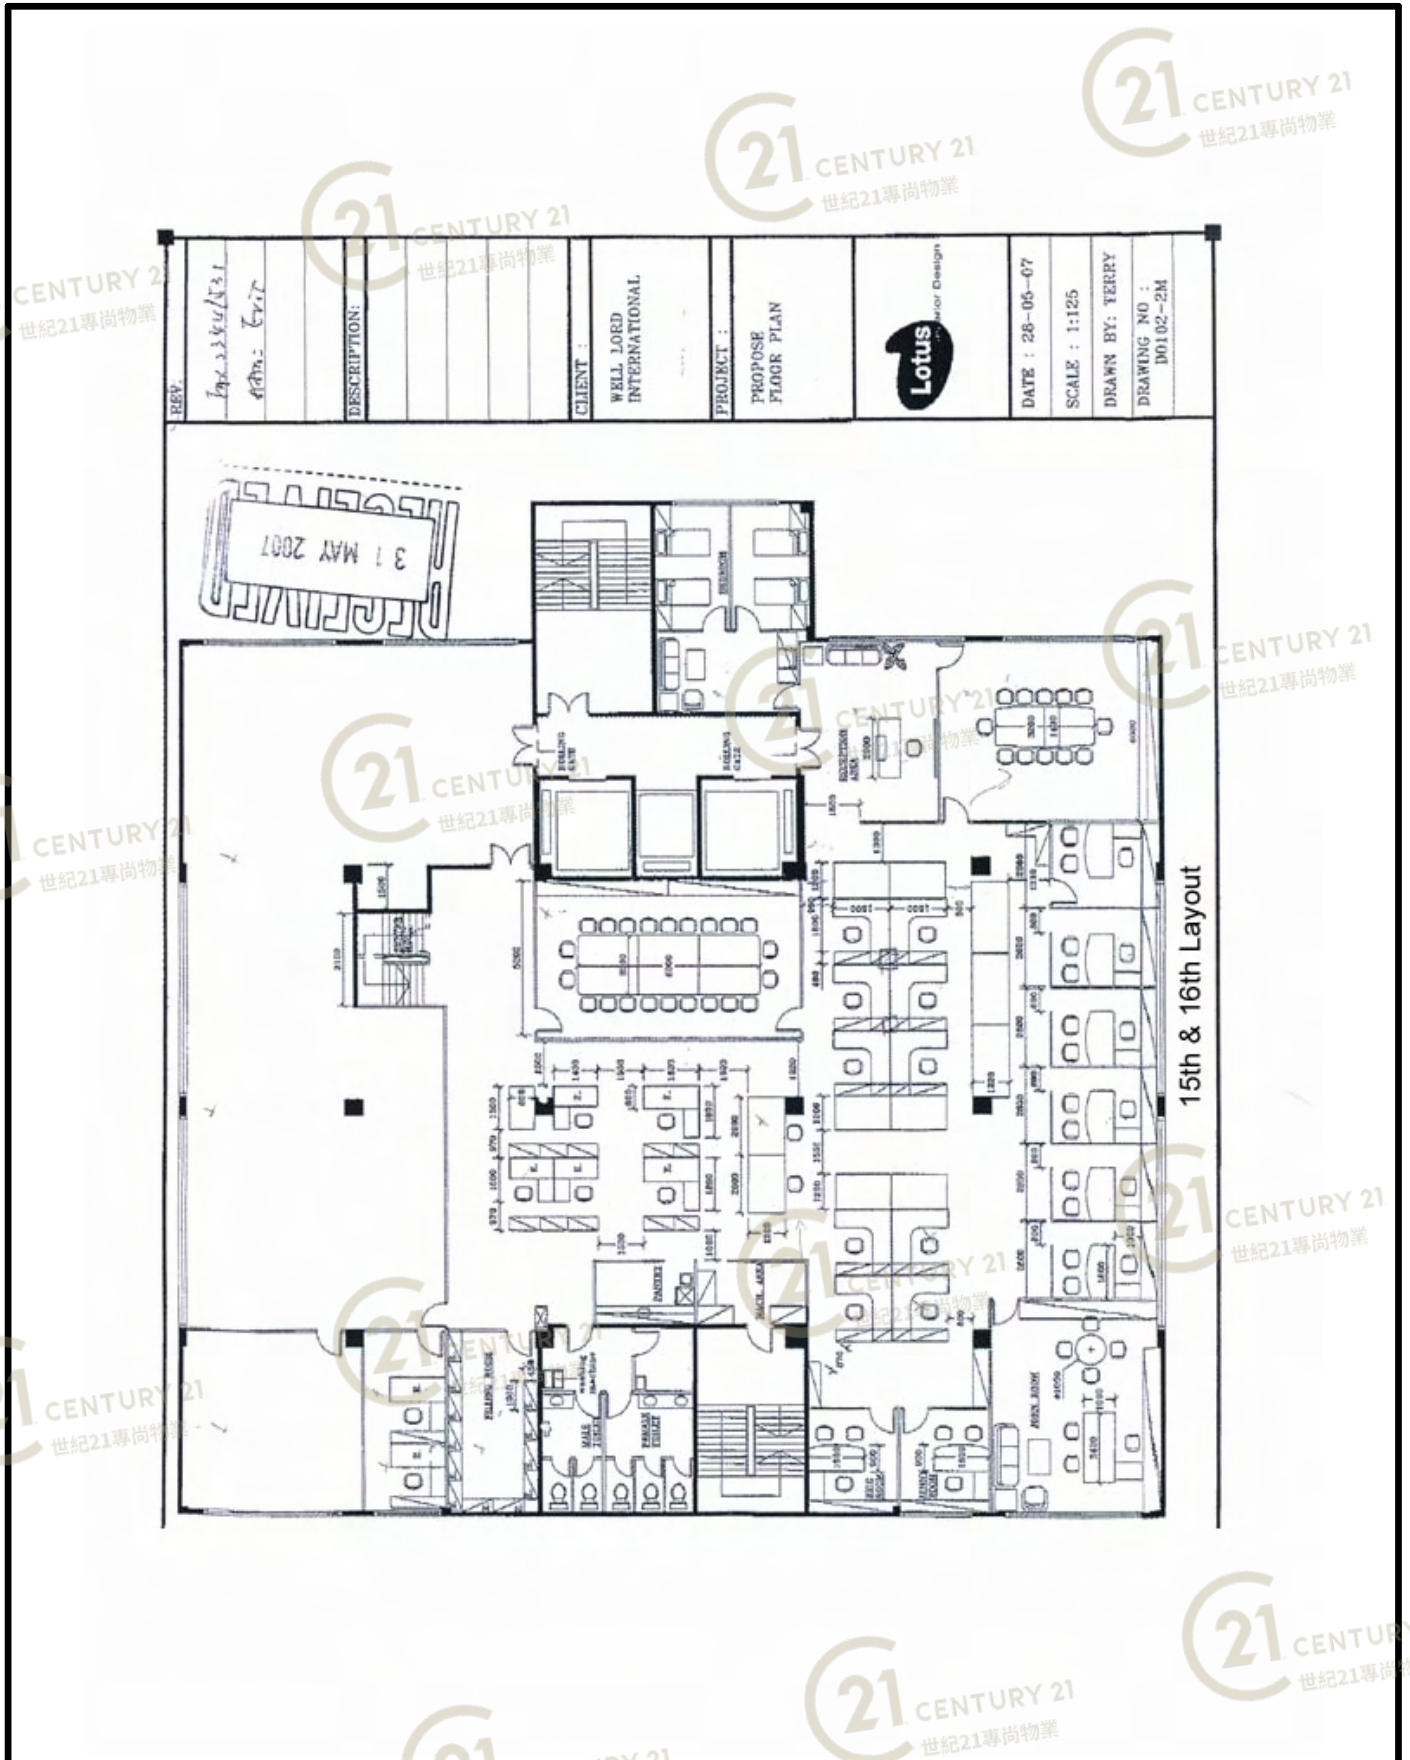

平面圖

Floor Plan

羅氏美光發展大廈 L.M.K Development Estate

NOT TO SCALE, FOR IDENTIFICATION PURPOSE ONLY

圖中所有數據比例，一概只作參考之用

平面圖

Floor Plan

羅氏美光發展大廈 L.M.K Development Estate

NOT TO SCALE, FOR IDENTIFICATION PURPOSE ONLY

圖中所有數據比例，一概只作參考之用

平面圖

Floor Plan

羅氏美光發展大廈 L.M.K Development Estate

NOT TO SCALE, FOR IDENTIFICATION PURPOSE ONLY

圖中所有數據比例，一概只作參考之用

平面圖

Floor Plan

羅氏美光發展大廈 L.M.K Development Estate

NOT TO SCALE, FOR IDENTIFICATION PURPOSE ONLY

圖中所有數據比例，一概只作參考之用

平面圖

Floor Plan

羅氏美光發展大廈 L.M.K Development Estate

NOT TO SCALE, FOR IDENTIFICATION PURPOSE ONLY

圖中所有數據比例，一概只作參考之用

平面圖

Floor Plan

羅氏美光發展大廈 L.M.K Development Estate

NOT TO SCALE, FOR IDENTIFICATION PURPOSE ONLY

圖中所有數據比例，一概只作參考之用

平面圖

Floor Plan