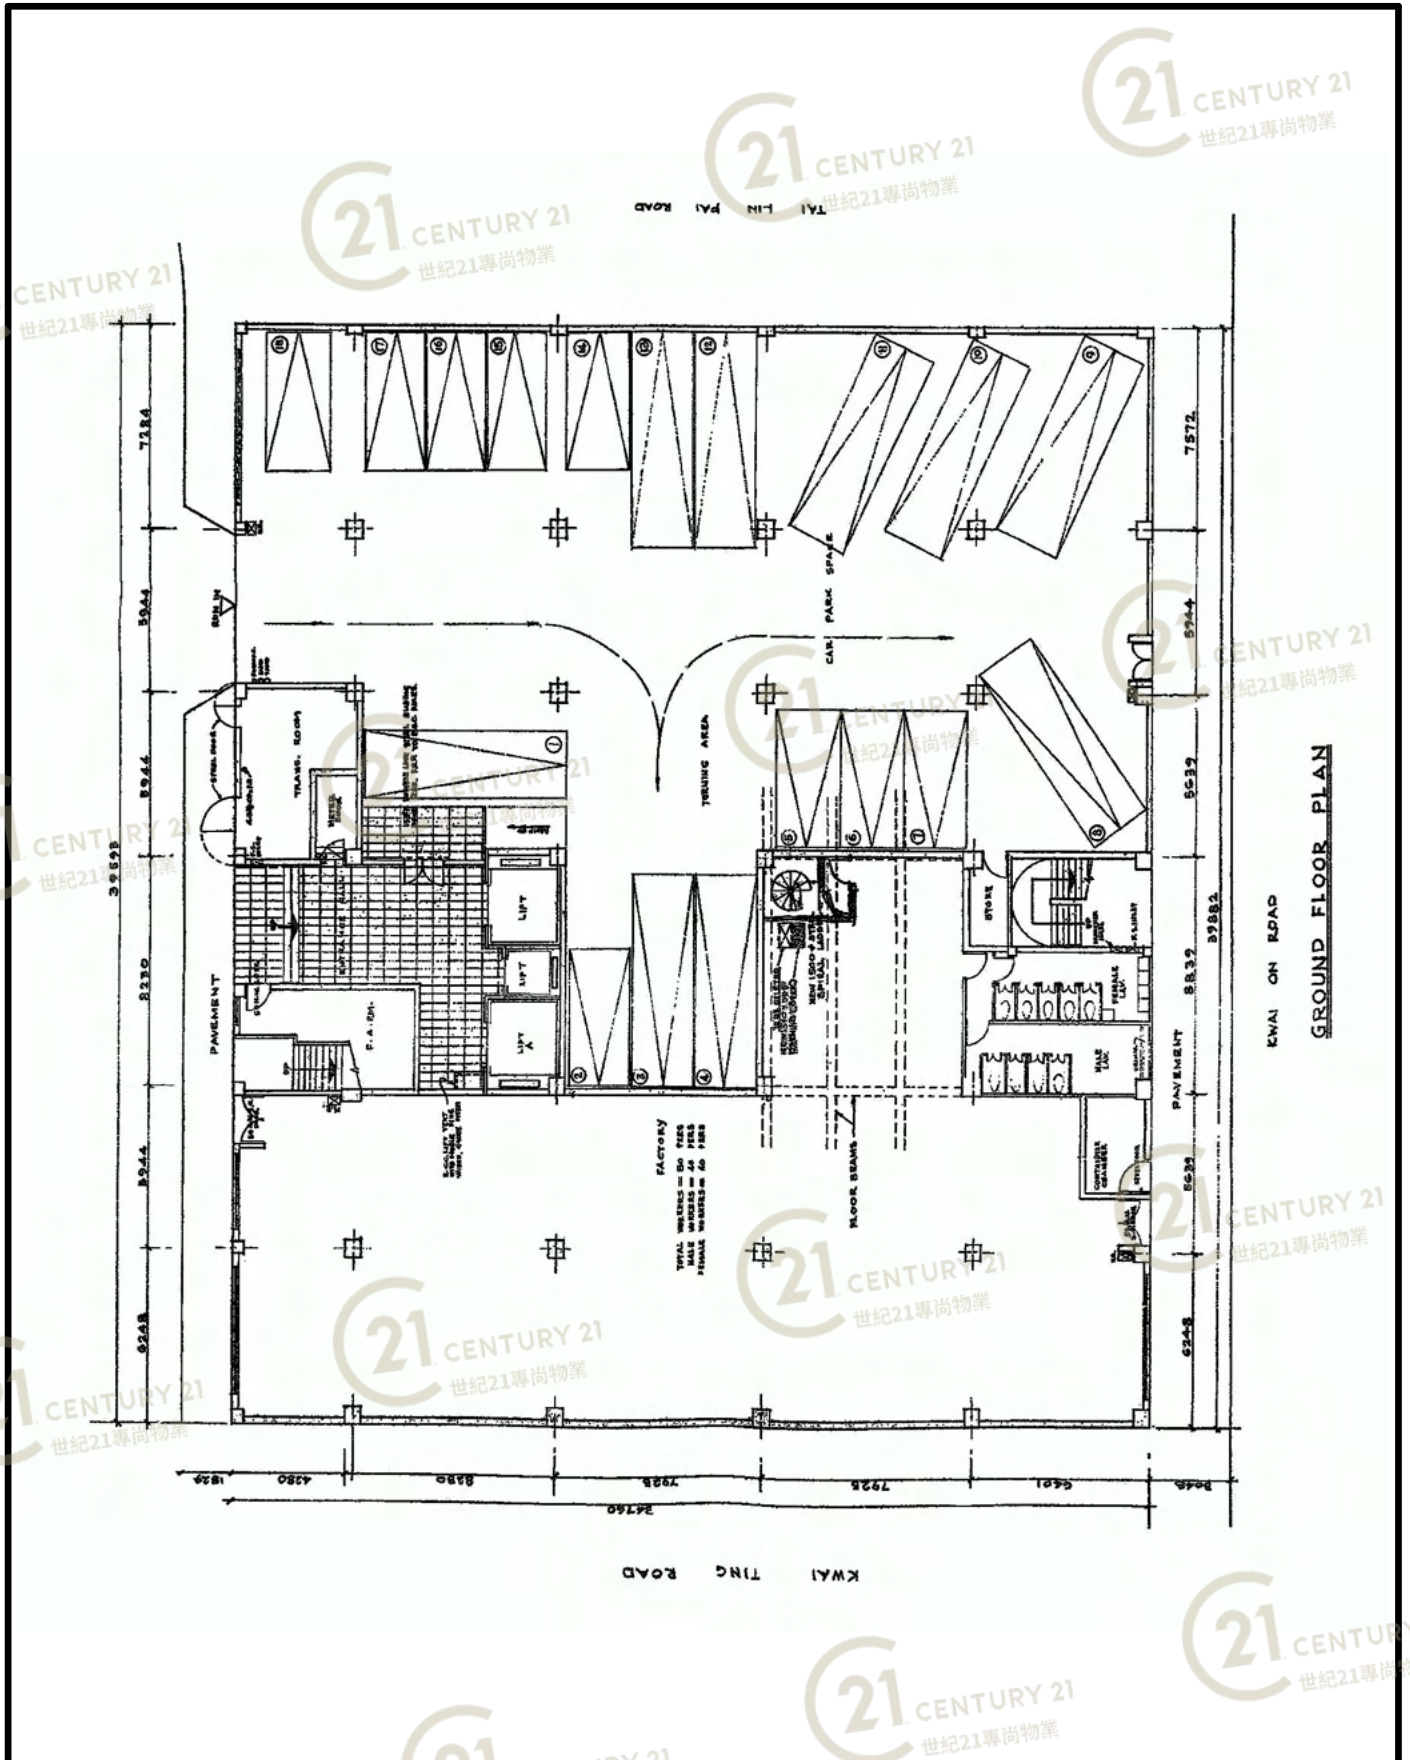

NOT TO SCALE, FOR IDENTIFICATION PURPOSE ONLY

圖中所有數據比例，一概只作參考之用

平面圖

Floor Plan

羅氏美光發展大廈 L.M.K Development Estate

NOT TO SCALE, FOR IDENTIFICATION PURPOSE ONLY

圖中所有數據比例，一概只作參考之用

平面圖

Floor Plan

羅氏美光發展大廈 L.M.K Development Estate

NOT TO SCALE, FOR IDENTIFICATION PURPOSE ONLY

圖中所有數據比例，一概只作參考之用

平面圖

Floor Plan

羅氏美光發展大廈 L.M.K Development Estate

NOT TO SCALE, FOR IDENTIFICATION PURPOSE ONLY

圖中所有數據比例，一概只作參考之用

平面圖

Floor Plan

羅氏美光發展大廈 L.M.K Development Estate

NOT TO SCALE, FOR IDENTIFICATION PURPOSE ONLY

圖中所有數據比例，一概只作參考之用

平面圖

Floor Plan