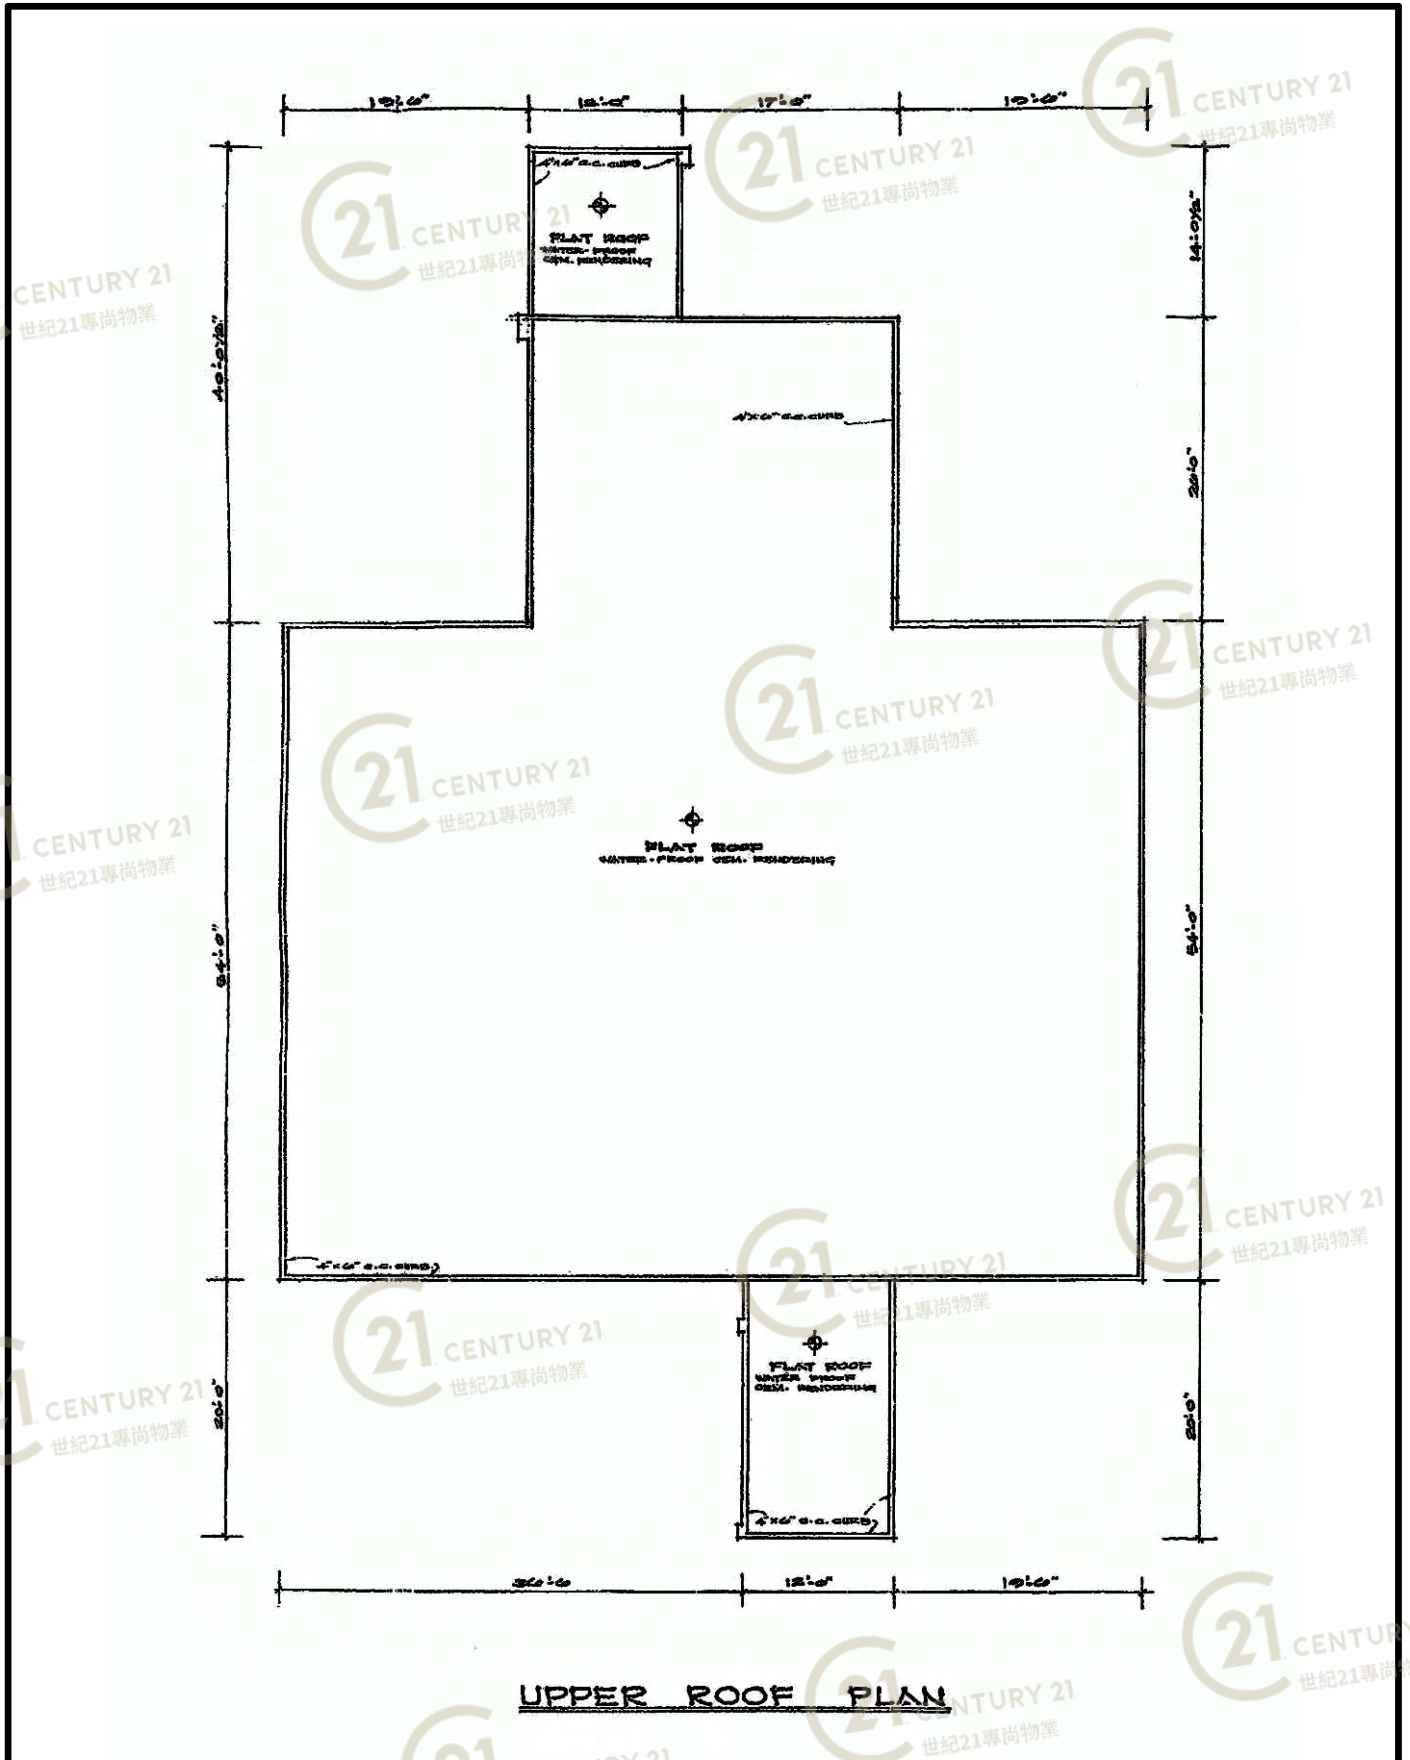

平面圖

Floor Plan

Roof Plan

羅氏美光發展大廈 L.M.K Development Estate

NOT TO SCALE, FOR IDENTIFICATION PURPOSE ONLY

圖中所有數據比例，一概只作參考之用

羅氏美光發展大廈 L.M.K Development Estate

NOT TO SCALE, FOR IDENTIFICATION PURPOSE ONLY

圖中所有數據比例，一概只作參考之用

平面圖

Floor Plan

羅氏美光發展大廈 L.M.K Development Estate

NOT TO SCALE, FOR IDENTIFICATION PURPOSE ONLY

圖中所有數據比例，一概只作參考之用

外觀圖

Building Outlook