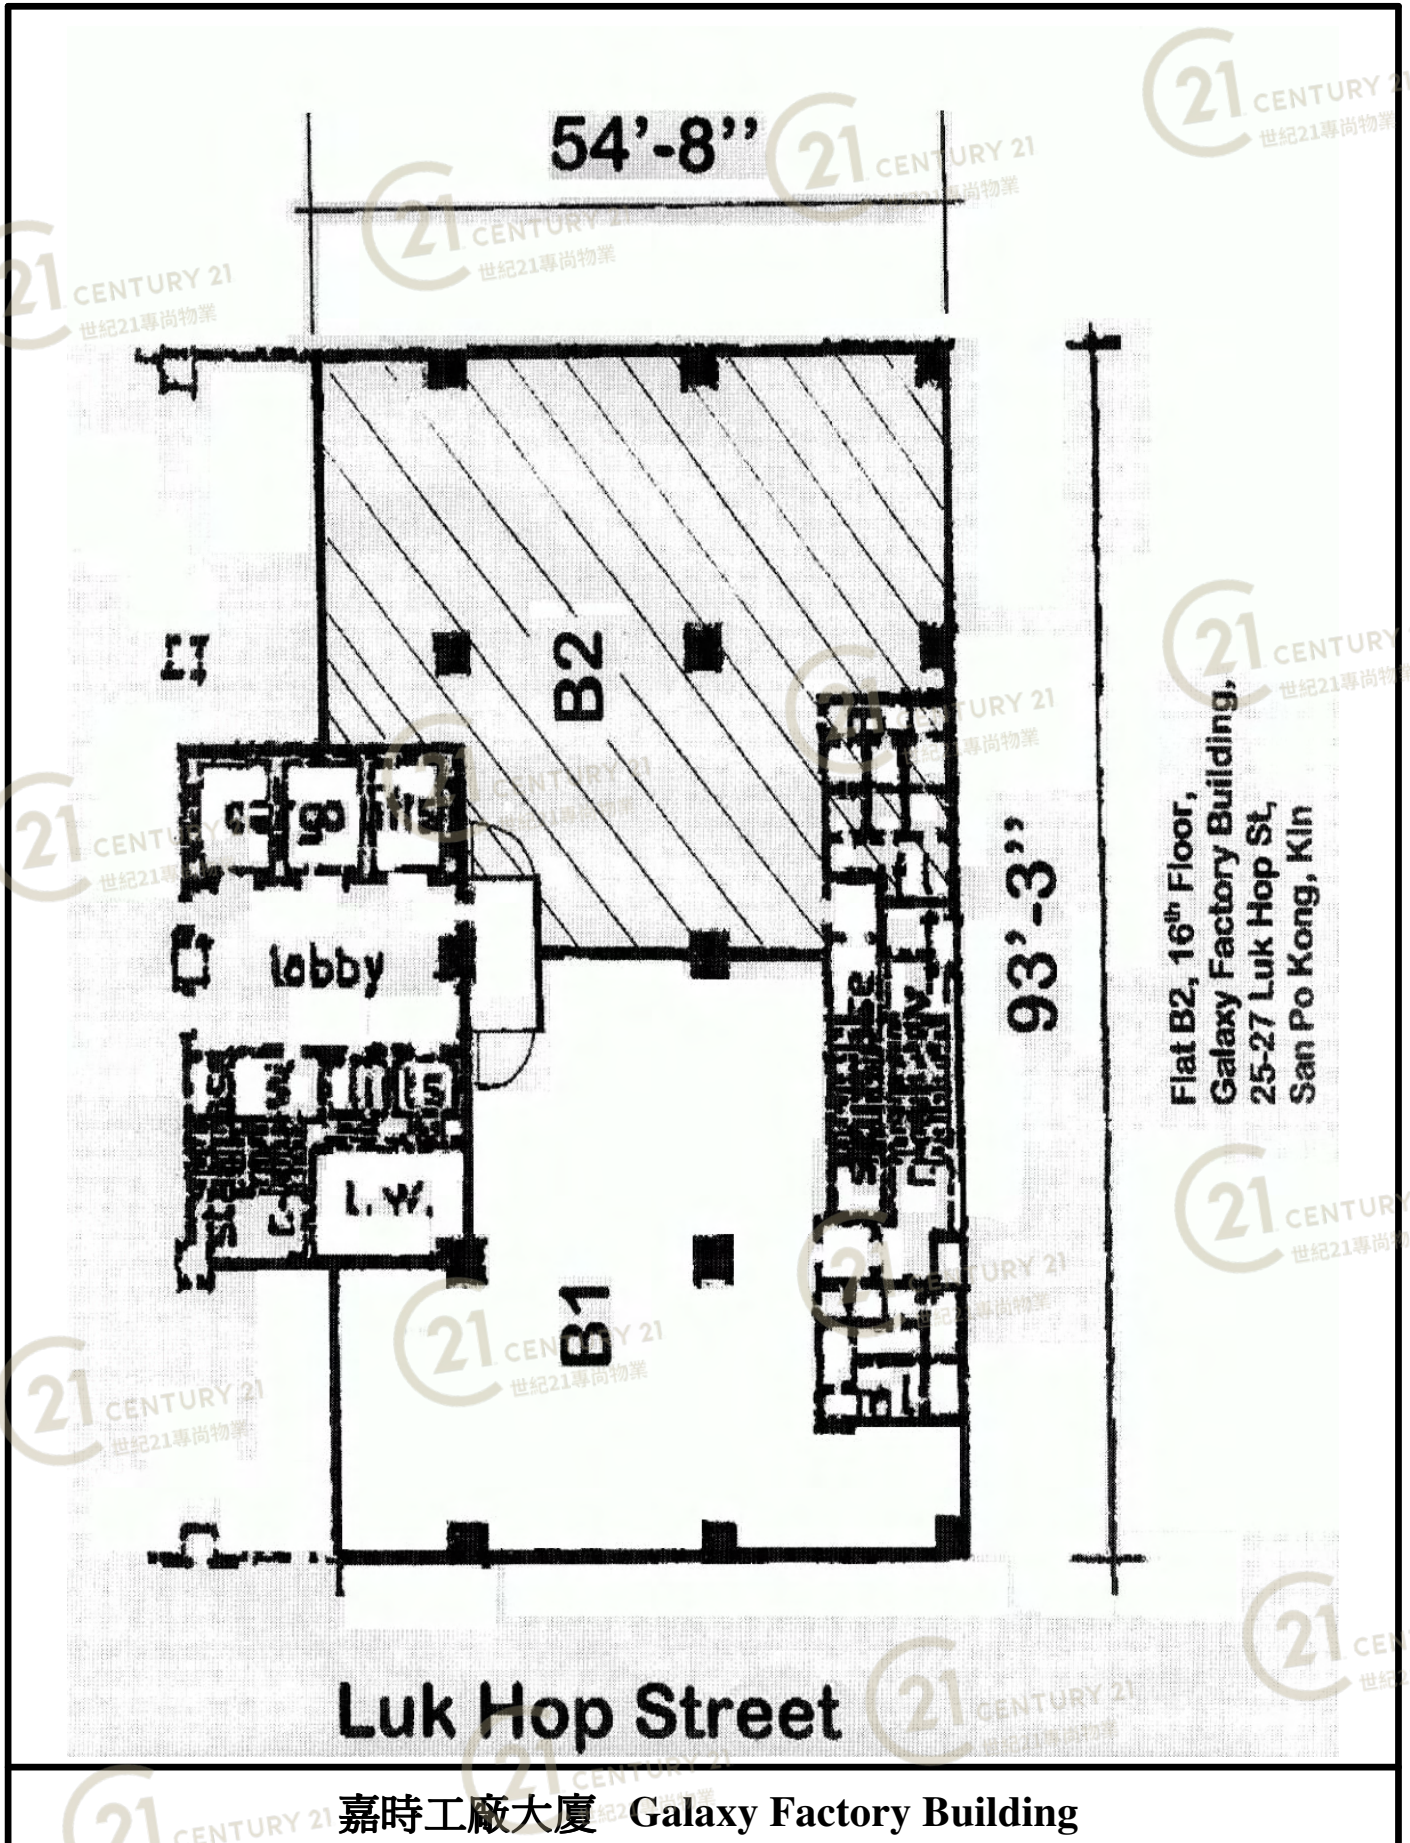

平面圖

Floor Plan

嘉時工廠大廈 Galaxy Factory Building

NOT TO SCALE, FOR IDENTIFICATION PURPOSE ONLY

圖中所有數據比例，一概只作參考之用