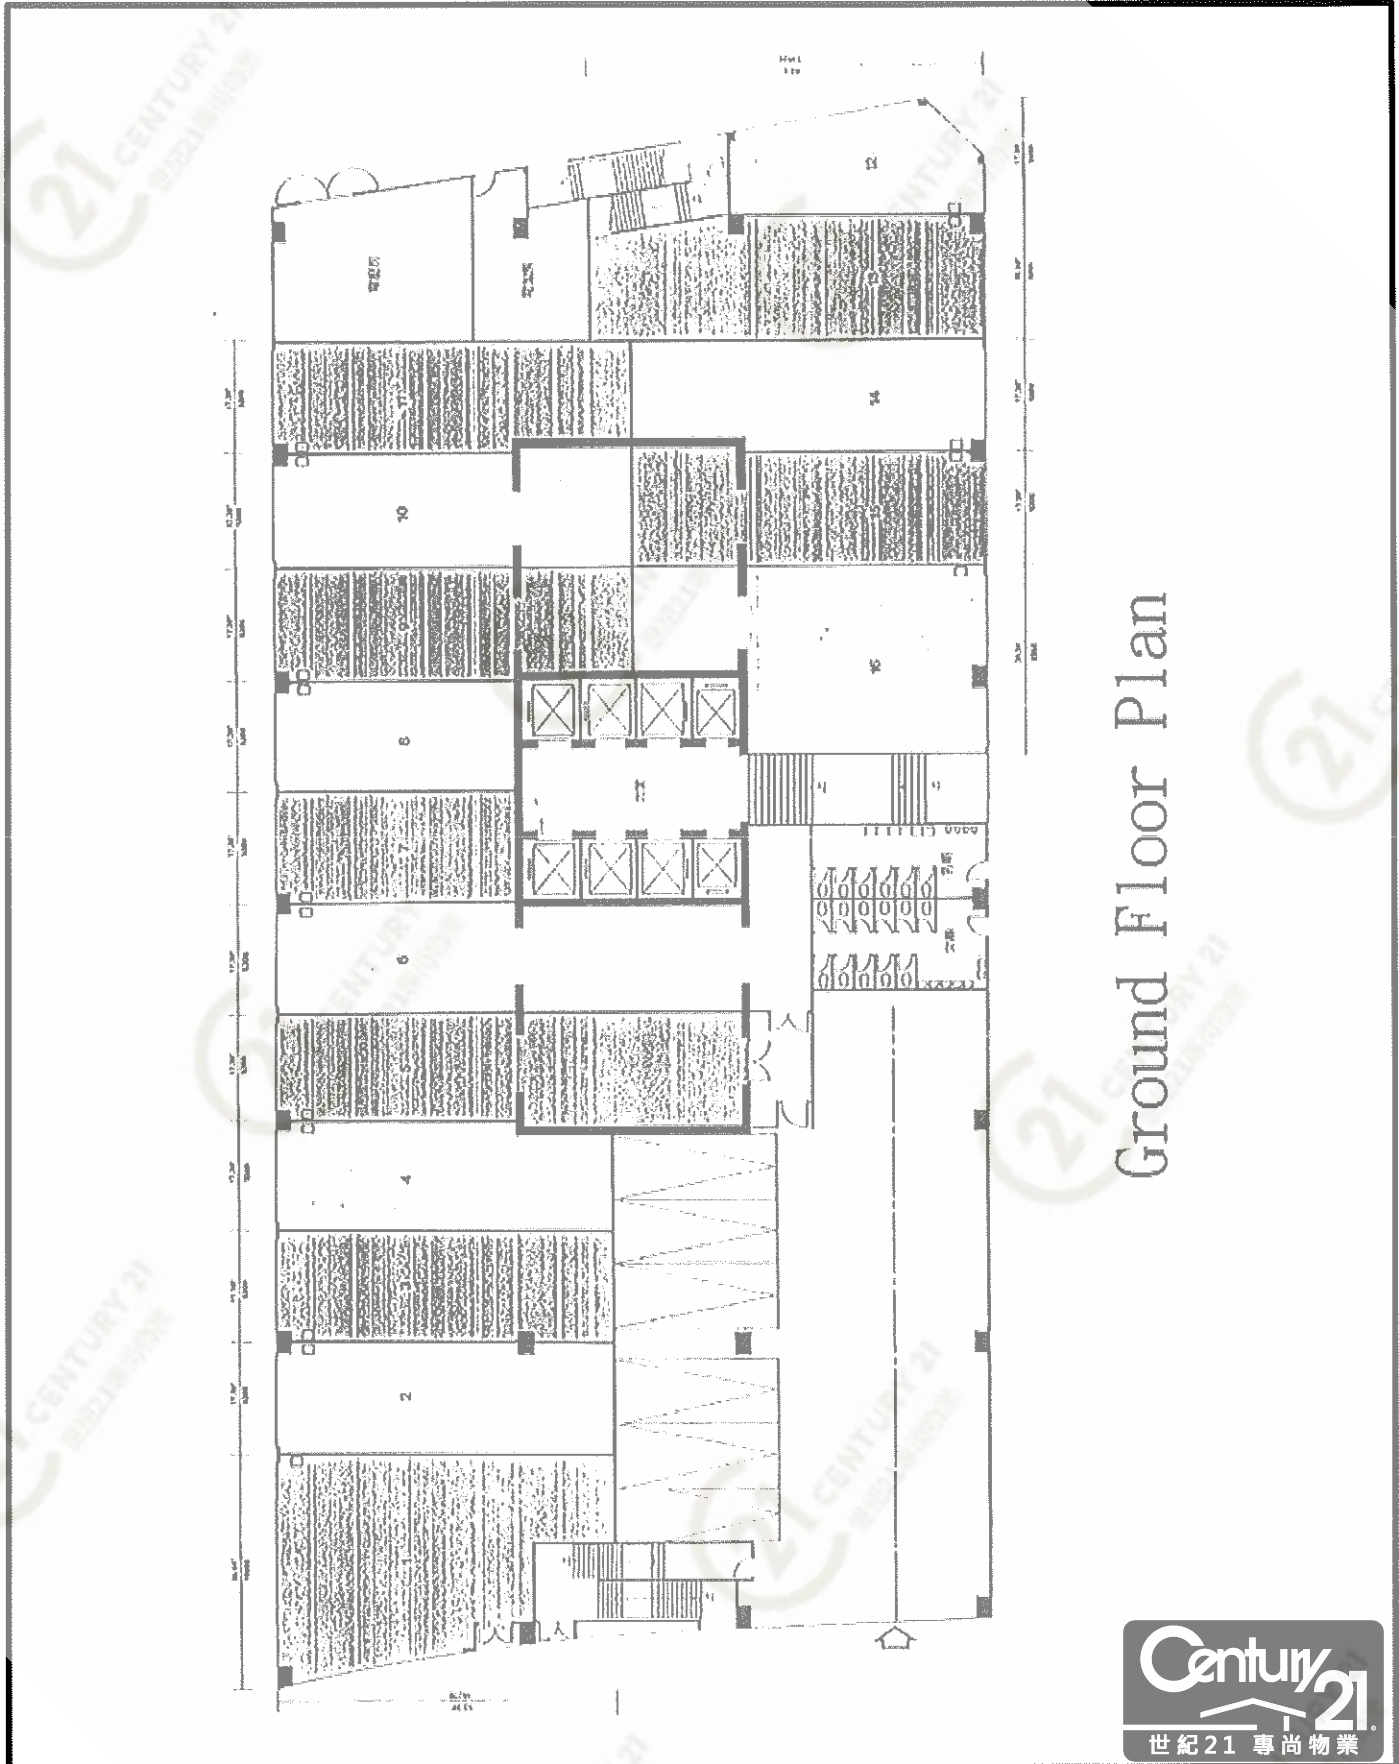

圖中所有數據比例，一概只作參考之用

平面圖

Floor Plan

17th Floor Plan

華偉工業大廈 (荃灣) Wah Wai Industrial Building (TW)

NOT TO SCALE, FOR IDENTIFICATION PURPOSE ONLY

圖中所有數據比例，一概只作參考之用

平面圖

Floor Plan

1st Floor Plan

華偉工業大廈 (荃灣) Wah Wai Industrial Building (TW)

NOT TO SCALE, FOR IDENTIFICATION PURPOSE ONLY

圖中所有數據比例，一概只作參考之用

平面圖

Floor Plan

華偉工業大廈 (荃灣) Wah Wai Industrial Building (TW)

NOT TO SCALE, FOR IDENTIFICATION PURPOSE ONLY

圖中所有數據比例，一概只作參考之用

平面圖

Floor Plan

華偉工業大廈 (荃灣) Wah Wai Industrial Building (TW)

NOT TO SCALE, FOR IDENTIFICATION PURPOSE ONLY

圖中所有數據比例，一概只作參考之用

平面圖

Floor Plan

Ground Floor Plan

華偉工業大廈 (荃灣) Wah Wai Industrial Building (TW)

NOT TO SCALE, FOR IDENTIFICATION PURPOSE ONLY
圖中所有數據比例，一概只作參考之用

平面圖

Floor Plan

華偉工業大廈 (荃灣) Wah Wai Industrial Building (TW)

NOT TO SCALE, FOR IDENTIFICATION PURPOSE ONLY