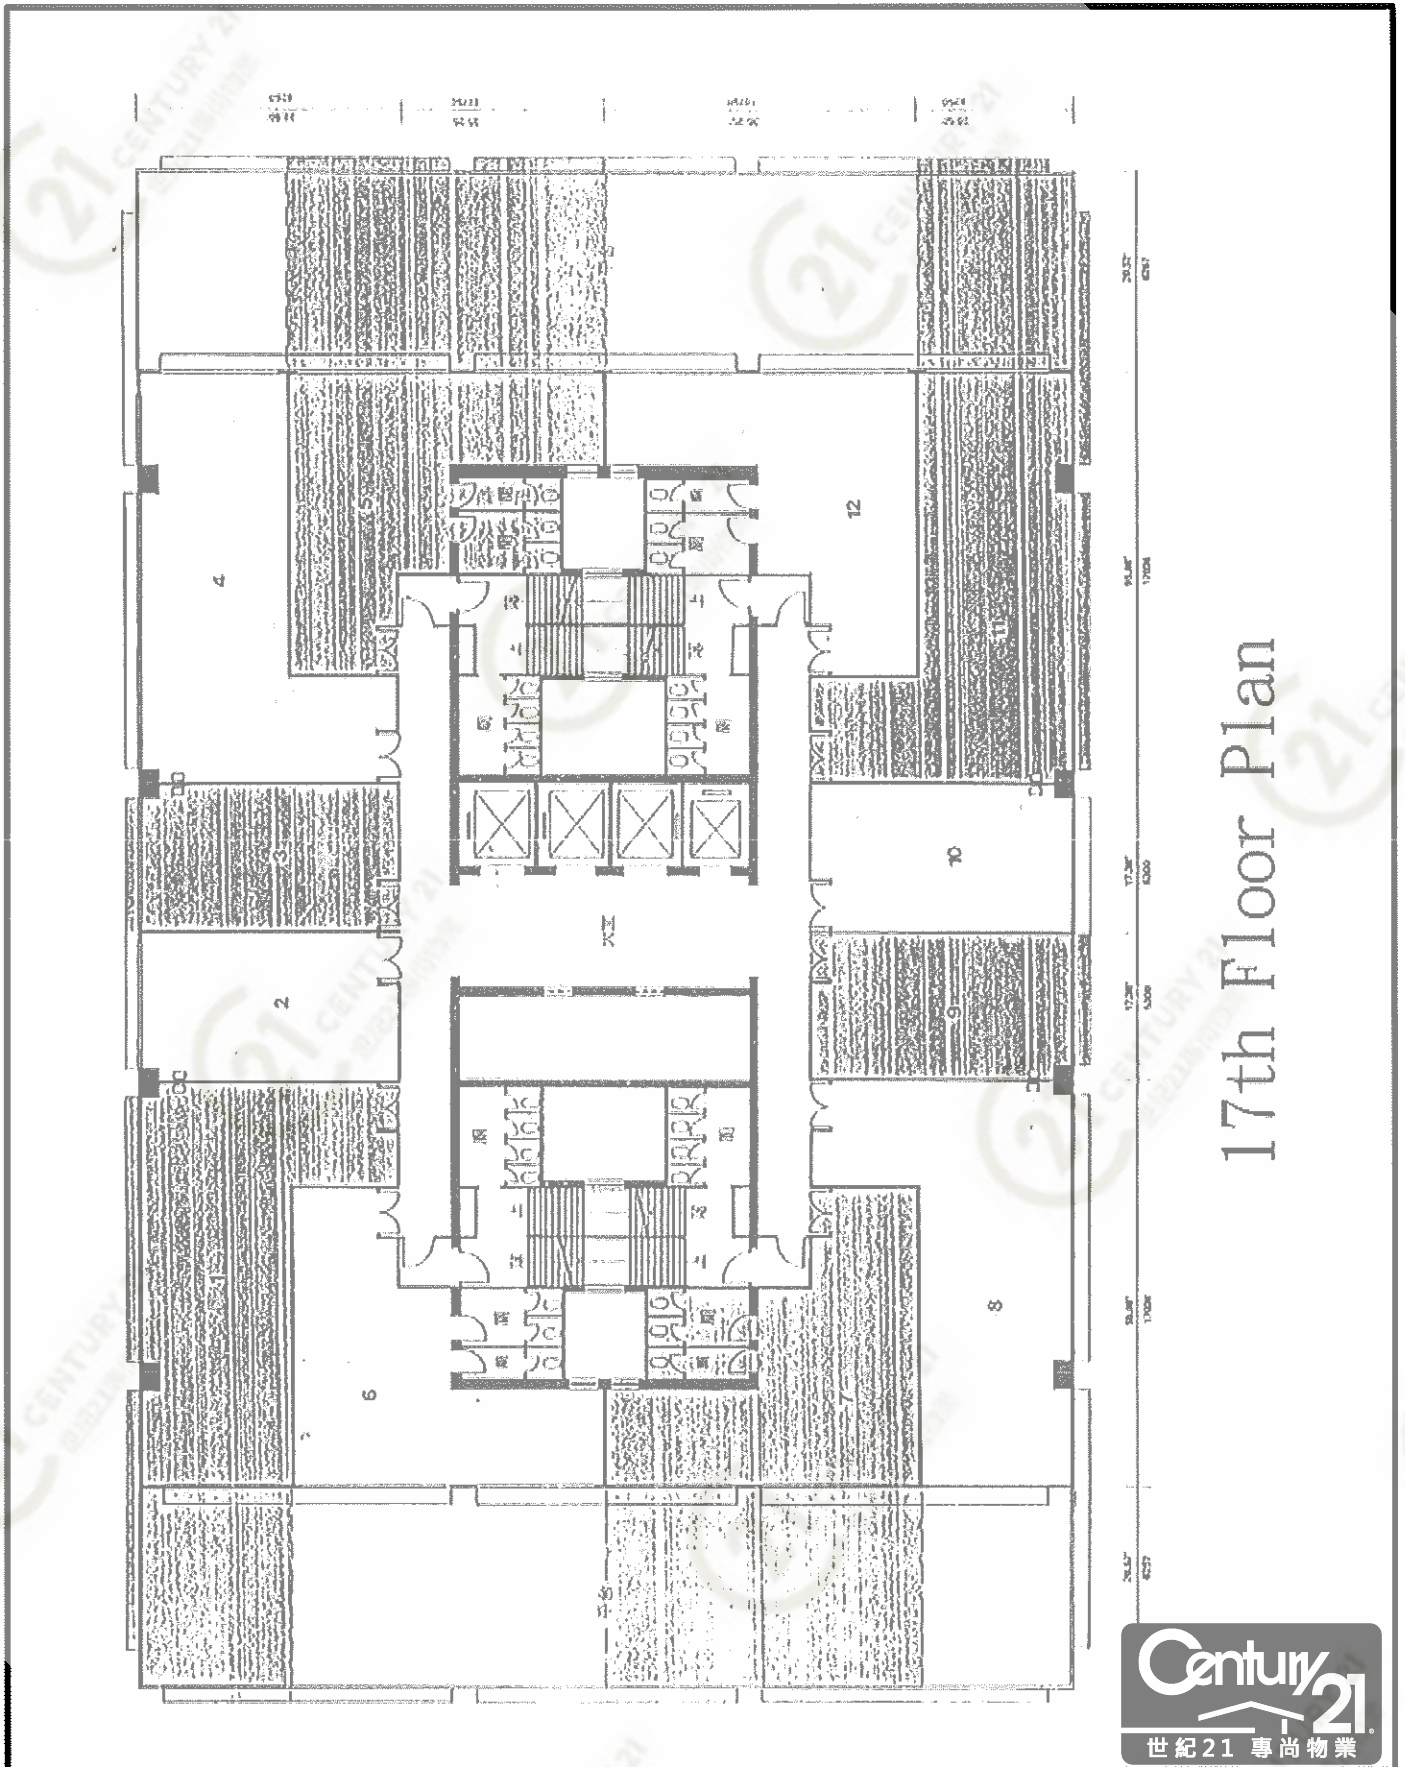

10th Floor Plan

華偉工業大廈 (荃灣) Wah Wai Industrial Building (TW)

NOT TO SCALE, FOR IDENTIFICATION PURPOSE ONLY

圖中所有數據比例，一概只作參考之用

平面圖

Floor Plan

華偉工業大廈 (荃灣) Wah Wai Industrial Building (TW)

NOT TO SCALE, FOR IDENTIFICATION PURPOSE ONLY

圖中所有數據比例，一概只作參考之用

平面圖

Floor Plan

17th Floor Plan

華偉工業大廈 (荃灣) Wah Wai Industrial Building (TW)

NOT TO SCALE, FOR IDENTIFICATION PURPOSE ONLY

圖中所有數據比例，一概只作參考之用

平面圖

Floor Plan

1st Floor Plan

華偉工業大廈 (荃灣) Wah Wai Industrial Building (TW)

NOT TO SCALE, FOR IDENTIFICATION PURPOSE ONLY

圖中所有數據比例，一概只作參考之用

平面圖

Floor Plan

華偉工業大廈 (荃灣) Wah Wai Industrial Building (TW)