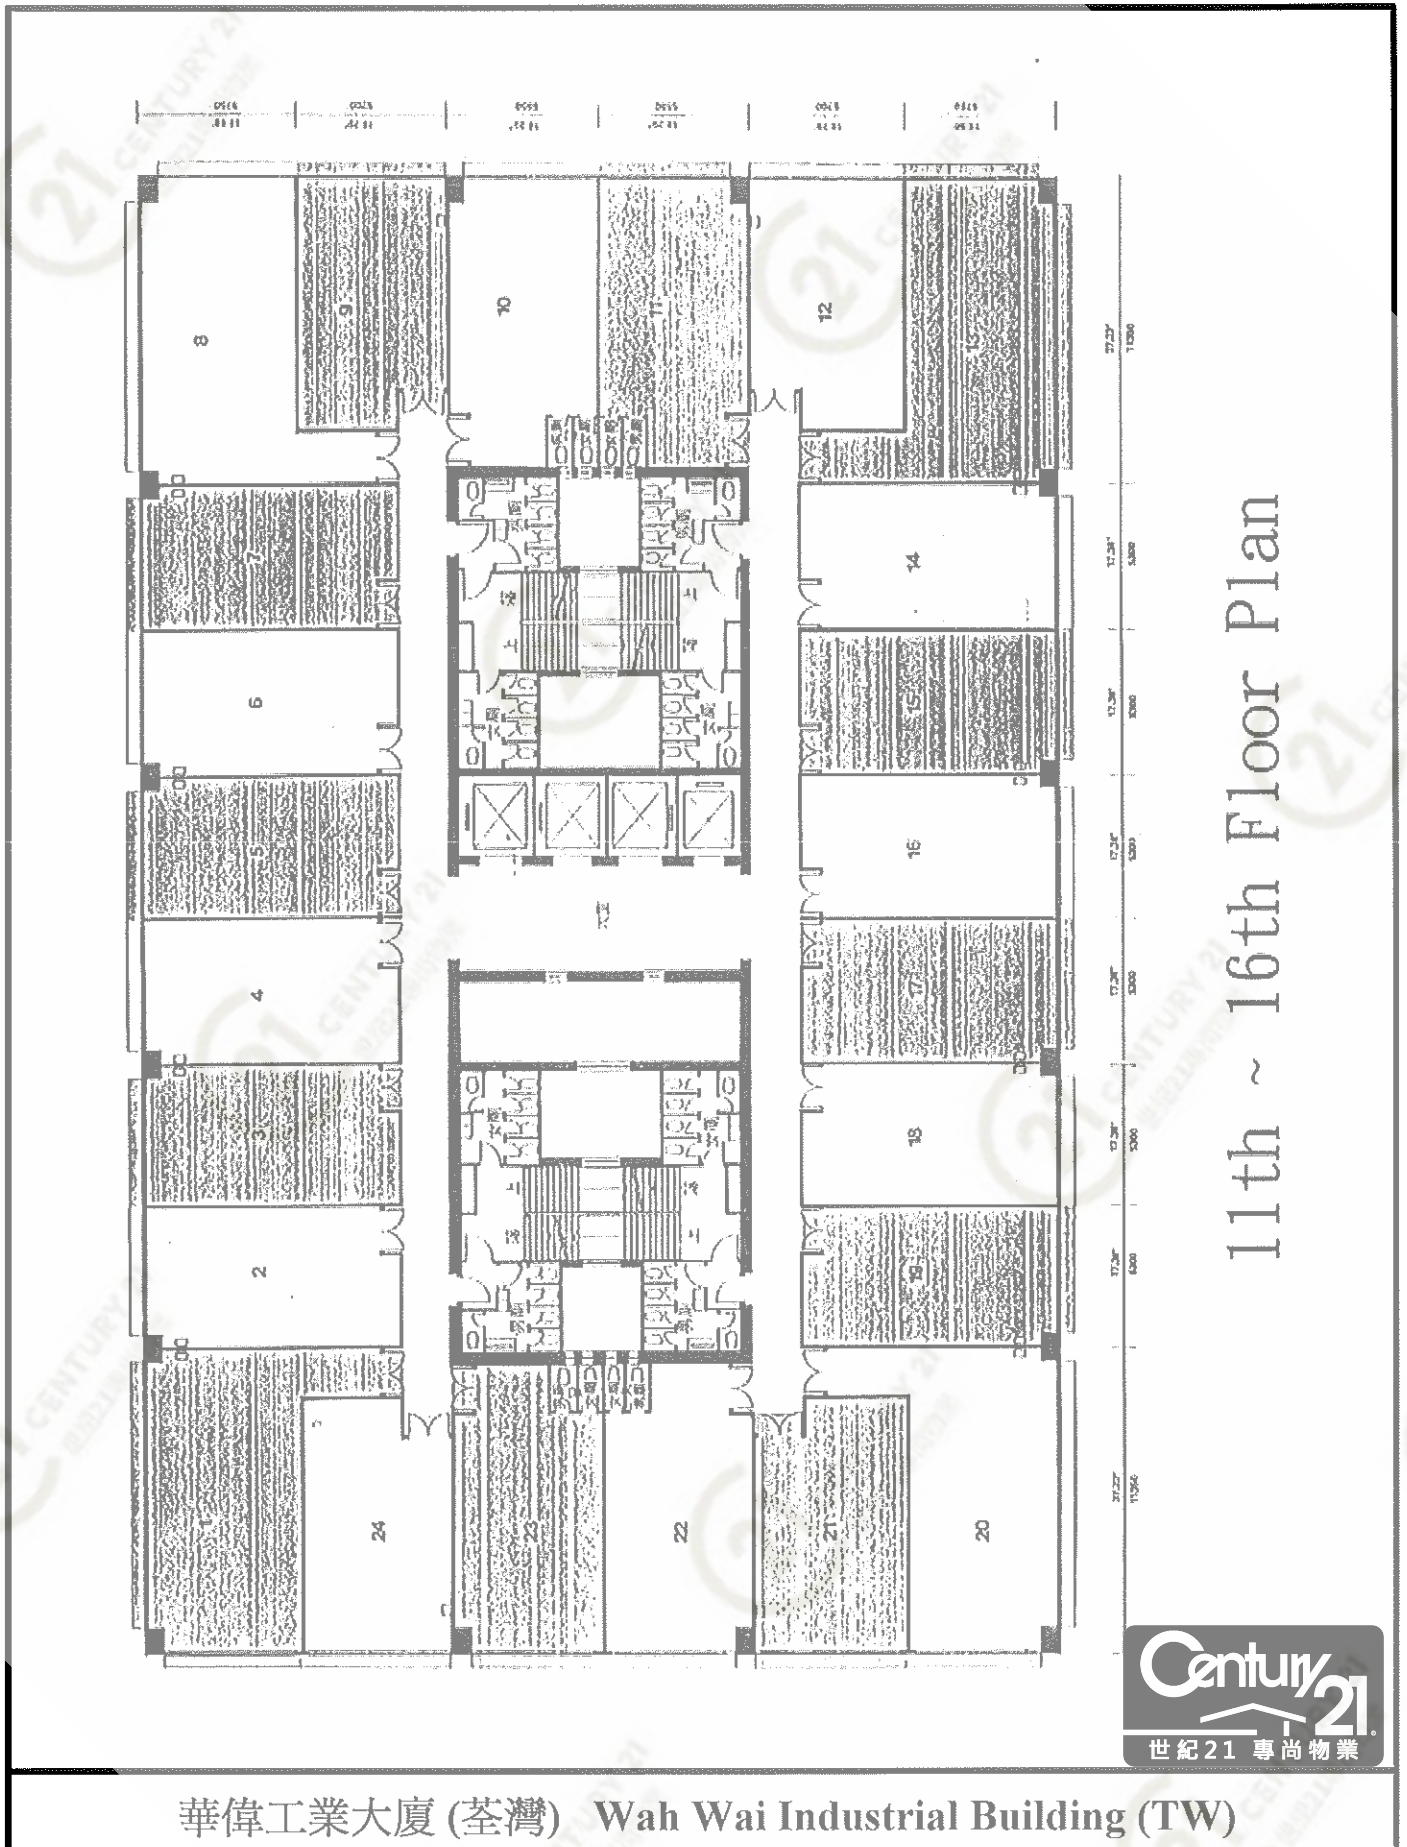

10th Floor Plan

華偉工業大廈 (荃灣) Wah Wai Industrial Building (TW)

NOT TO SCALE, FOR IDENTIFICATION PURPOSE ONLY

圖中所有數據比例，一概只作參考之用

平面圖

Floor Plan

華偉工業大廈 (荃灣) Wah Wai Industrial Building (TW)

NOT TO SCALE, FOR IDENTIFICATION PURPOSE ONLY

圖中所有數據比例，一概只作參考之用

平面圖

Floor Plan

17th Floor Plan

華偉工業大廈 (荃灣) Wah Wai Industrial Building (TW)

NOT TO SCALE, FOR IDENTIFICATION PURPOSE ONLY

圖中所有數據比例，一概只作參考之用

平面圖

Floor Plan

1st Floor Plan

華偉工業大廈 (荃灣) Wah Wai Industrial Building (TW)

NOT TO SCALE, FOR IDENTIFICATION PURPOSE ONLY

圖中所有數據比例，一概只作參考之用

平面圖

Floor Plan

華偉工業大廈 (荃灣) Wah Wai Industrial Building (TW)