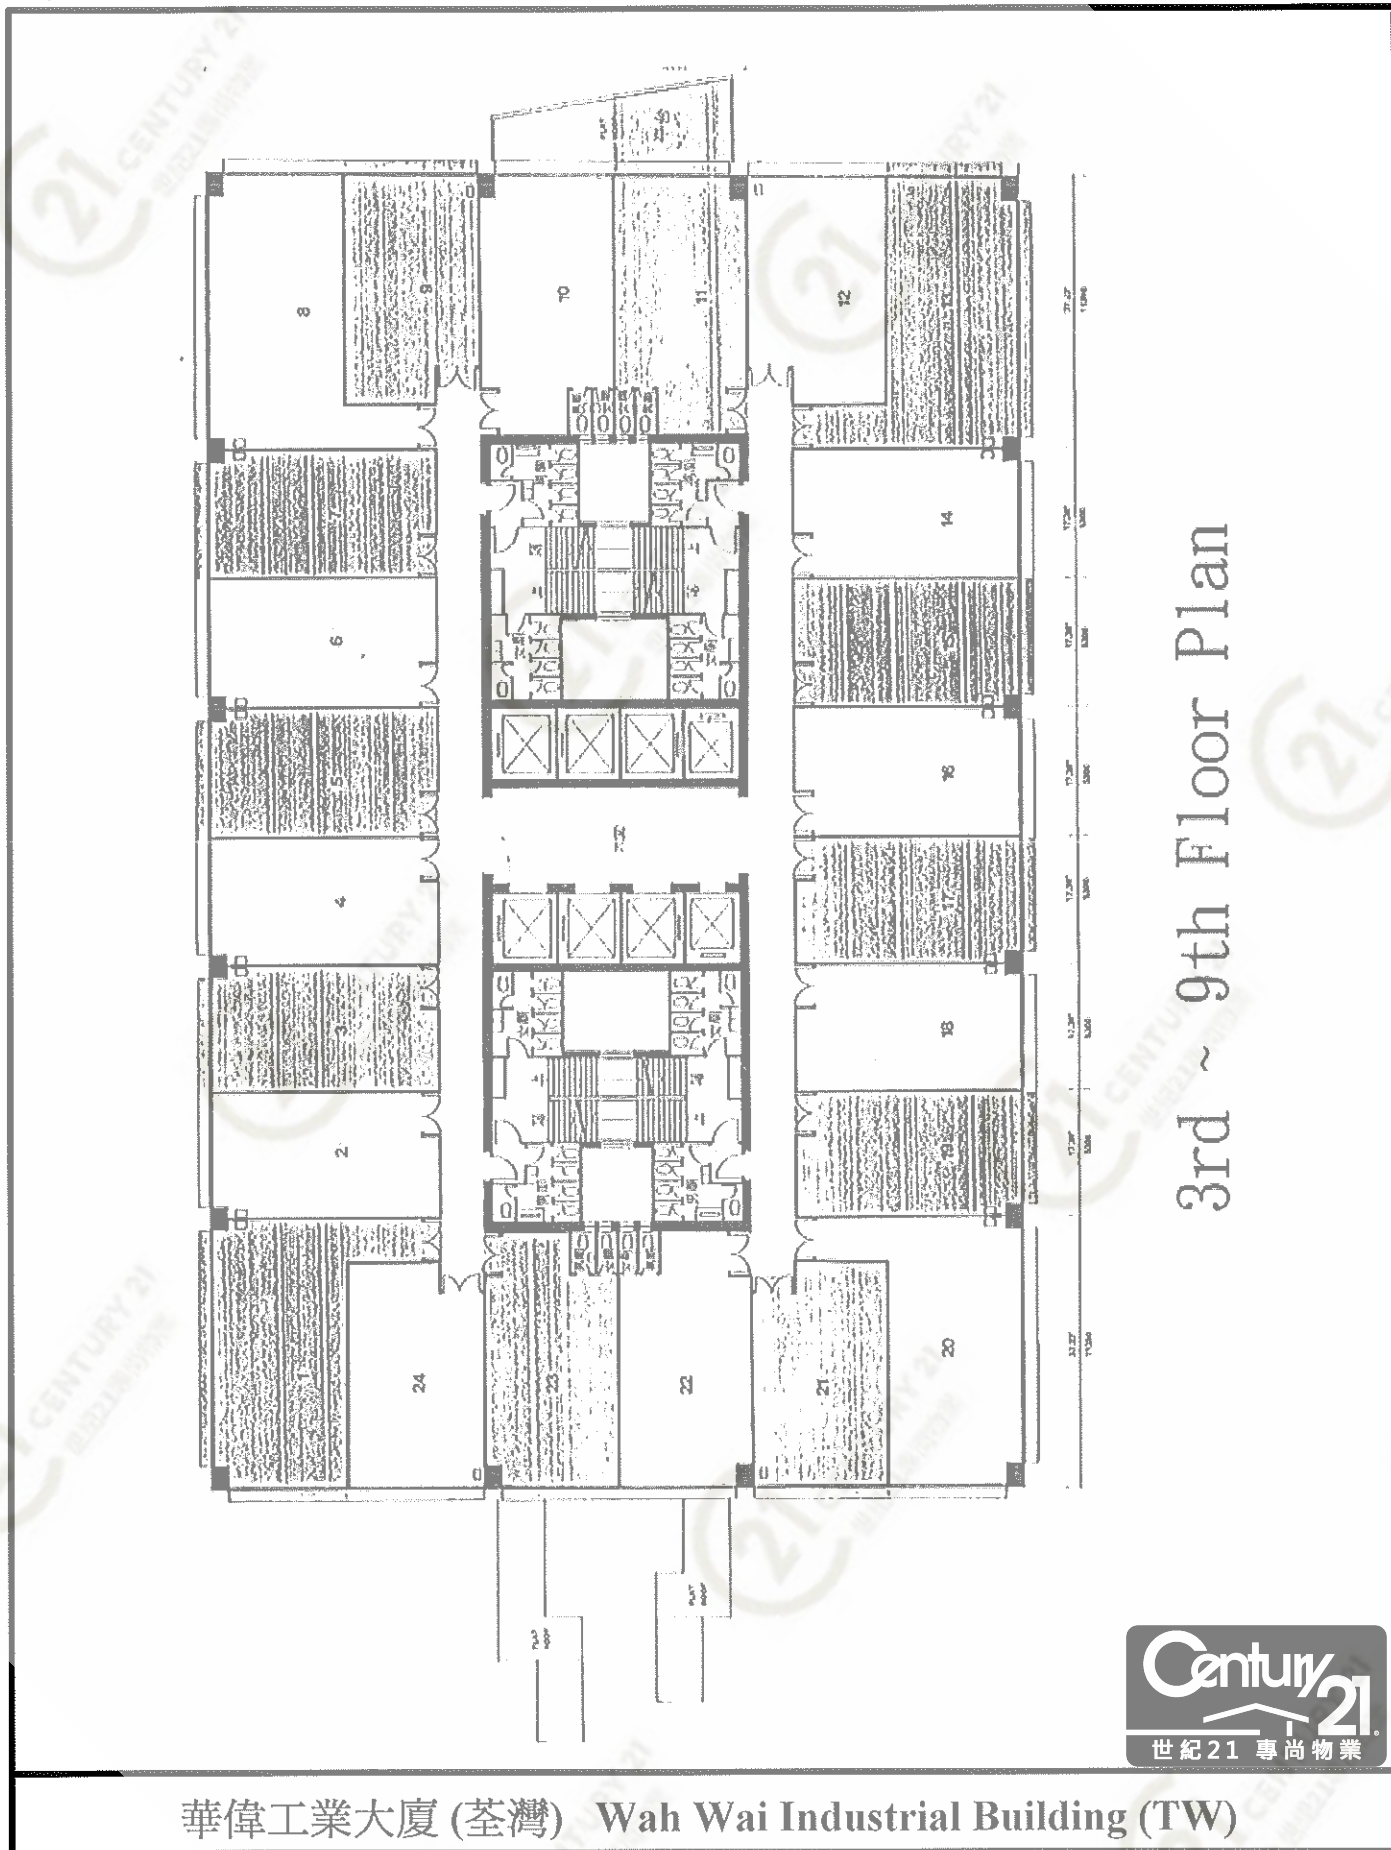

10th Floor Plan

華偉工業大廈 (荃灣) Wah Wai Industrial Building (TW)

NOT TO SCALE, FOR IDENTIFICATION PURPOSE ONLY

圖中所有數據比例，一概只作參考之用

平面圖

Floor Plan

華偉工業大廈 (荃灣) Wah Wai Industrial Building (TW)

NOT TO SCALE, FOR IDENTIFICATION PURPOSE ONLY

圖中所有數據比例，一概只作參考之用

平面圖

Floor Plan

17th Floor Plan

華偉工業大廈 (荃灣) Wah Wai Industrial Building (TW)

NOT TO SCALE, FOR IDENTIFICATION PURPOSE ONLY

圖中所有數據比例，一概只作參考之用

平面圖

Floor Plan

1st Floor Plan

華偉工業大廈 (荃灣) Wah Wai Industrial Building (TW)

NOT TO SCALE, FOR IDENTIFICATION PURPOSE ONLY

圖中所有數據比例，一概只作參考之用

平面圖

Floor Plan

華偉工業大廈 (荃灣) Wah Wai Industrial Building (TW)

NOT TO SCALE, FOR IDENTIFICATION PURPOSE ONLY

圖中所有數據比例，一概只作參考之用

平面圖

Floor Plan

華偉工業大廈 (荃灣) Wah Wai Industrial Building (TW)

NOT TO SCALE, FOR IDENTIFICATION PURPOSE ONLY

圖中所有數據比例，一概只作參考之用

平面圖