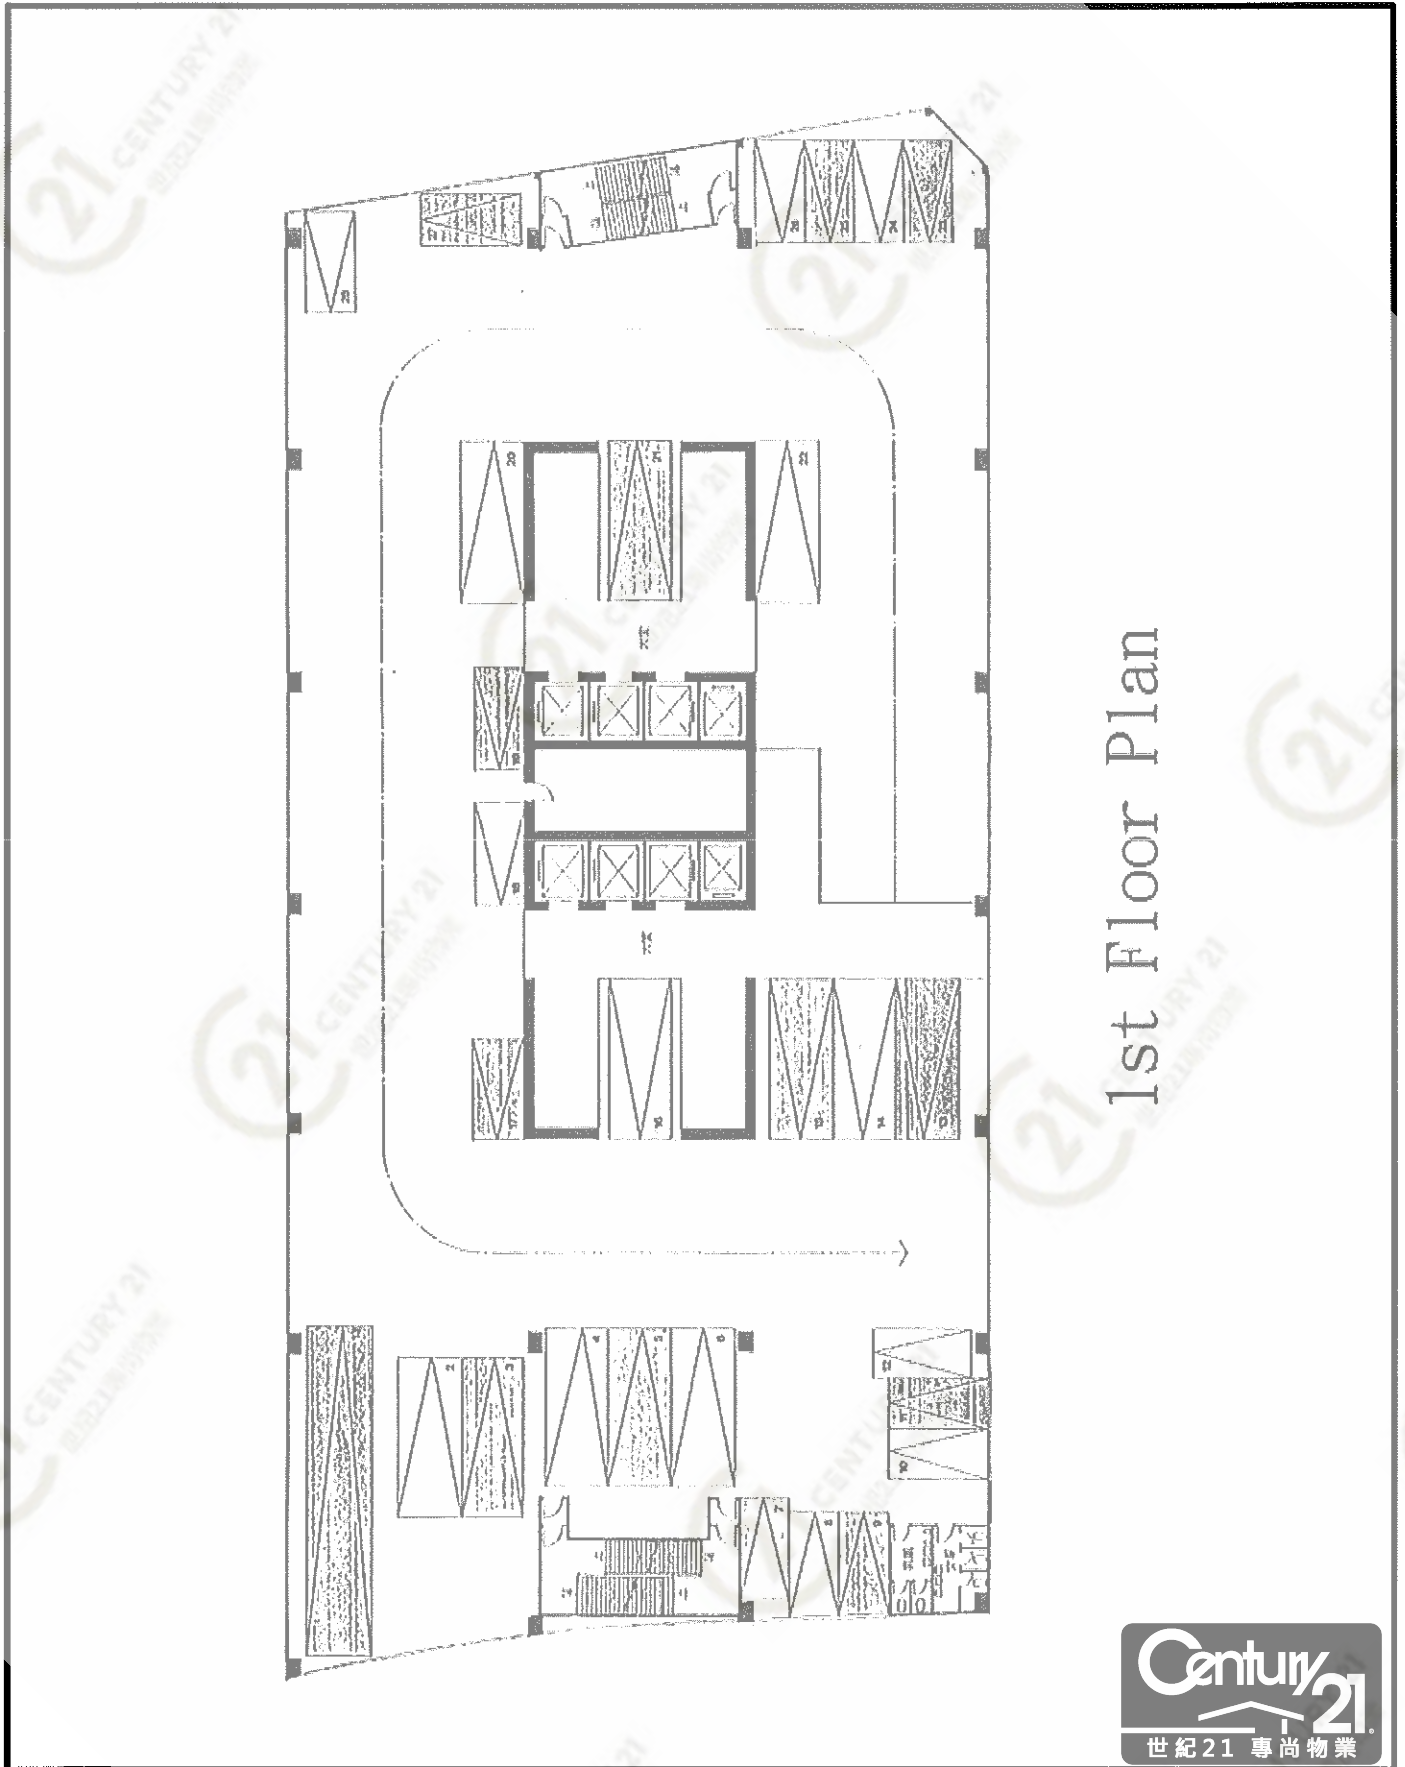

10th Floor Plan

華偉工業大廈 (荃灣) Wah Wai Industrial Building (TW)

NOT TO SCALE, FOR IDENTIFICATION PURPOSE ONLY

圖中所有數據比例，一概只作參考之用

平面圖

Floor Plan

華偉工業大廈 (荃灣) Wah Wai Industrial Building (TW)

NOT TO SCALE, FOR IDENTIFICATION PURPOSE ONLY

圖中所有數據比例，一概只作參考之用

平面圖

Floor Plan

17th Floor Plan

華偉工業大廈 (荃灣) Wah Wai Industrial Building (TW)

NOT TO SCALE, FOR IDENTIFICATION PURPOSE ONLY

圖中所有數據比例，一概只作參考之用

平面圖

Floor Plan

1st Floor Plan

華偉工業大廈 (荃灣) Wah Wai Industrial Building (TW)

NOT TO SCALE, FOR IDENTIFICATION PURPOSE ONLY

圖中所有數據比例，一概只作參考之用

平面圖

Floor Plan

華偉工業大廈 (荃灣) Wah Wai Industrial Building (TW)

NOT TO SCALE, FOR IDENTIFICATION PURPOSE ONLY

圖中所有數據比例，一概只作參考之用

平面圖

Floor Plan

華偉工業大廈 (荃灣) Wah Wai Industrial Building (TW)

NOT TO SCALE, FOR IDENTIFICATION PURPOSE ONLY

圖中所有數據比例，一概只作參考之用

平面圖