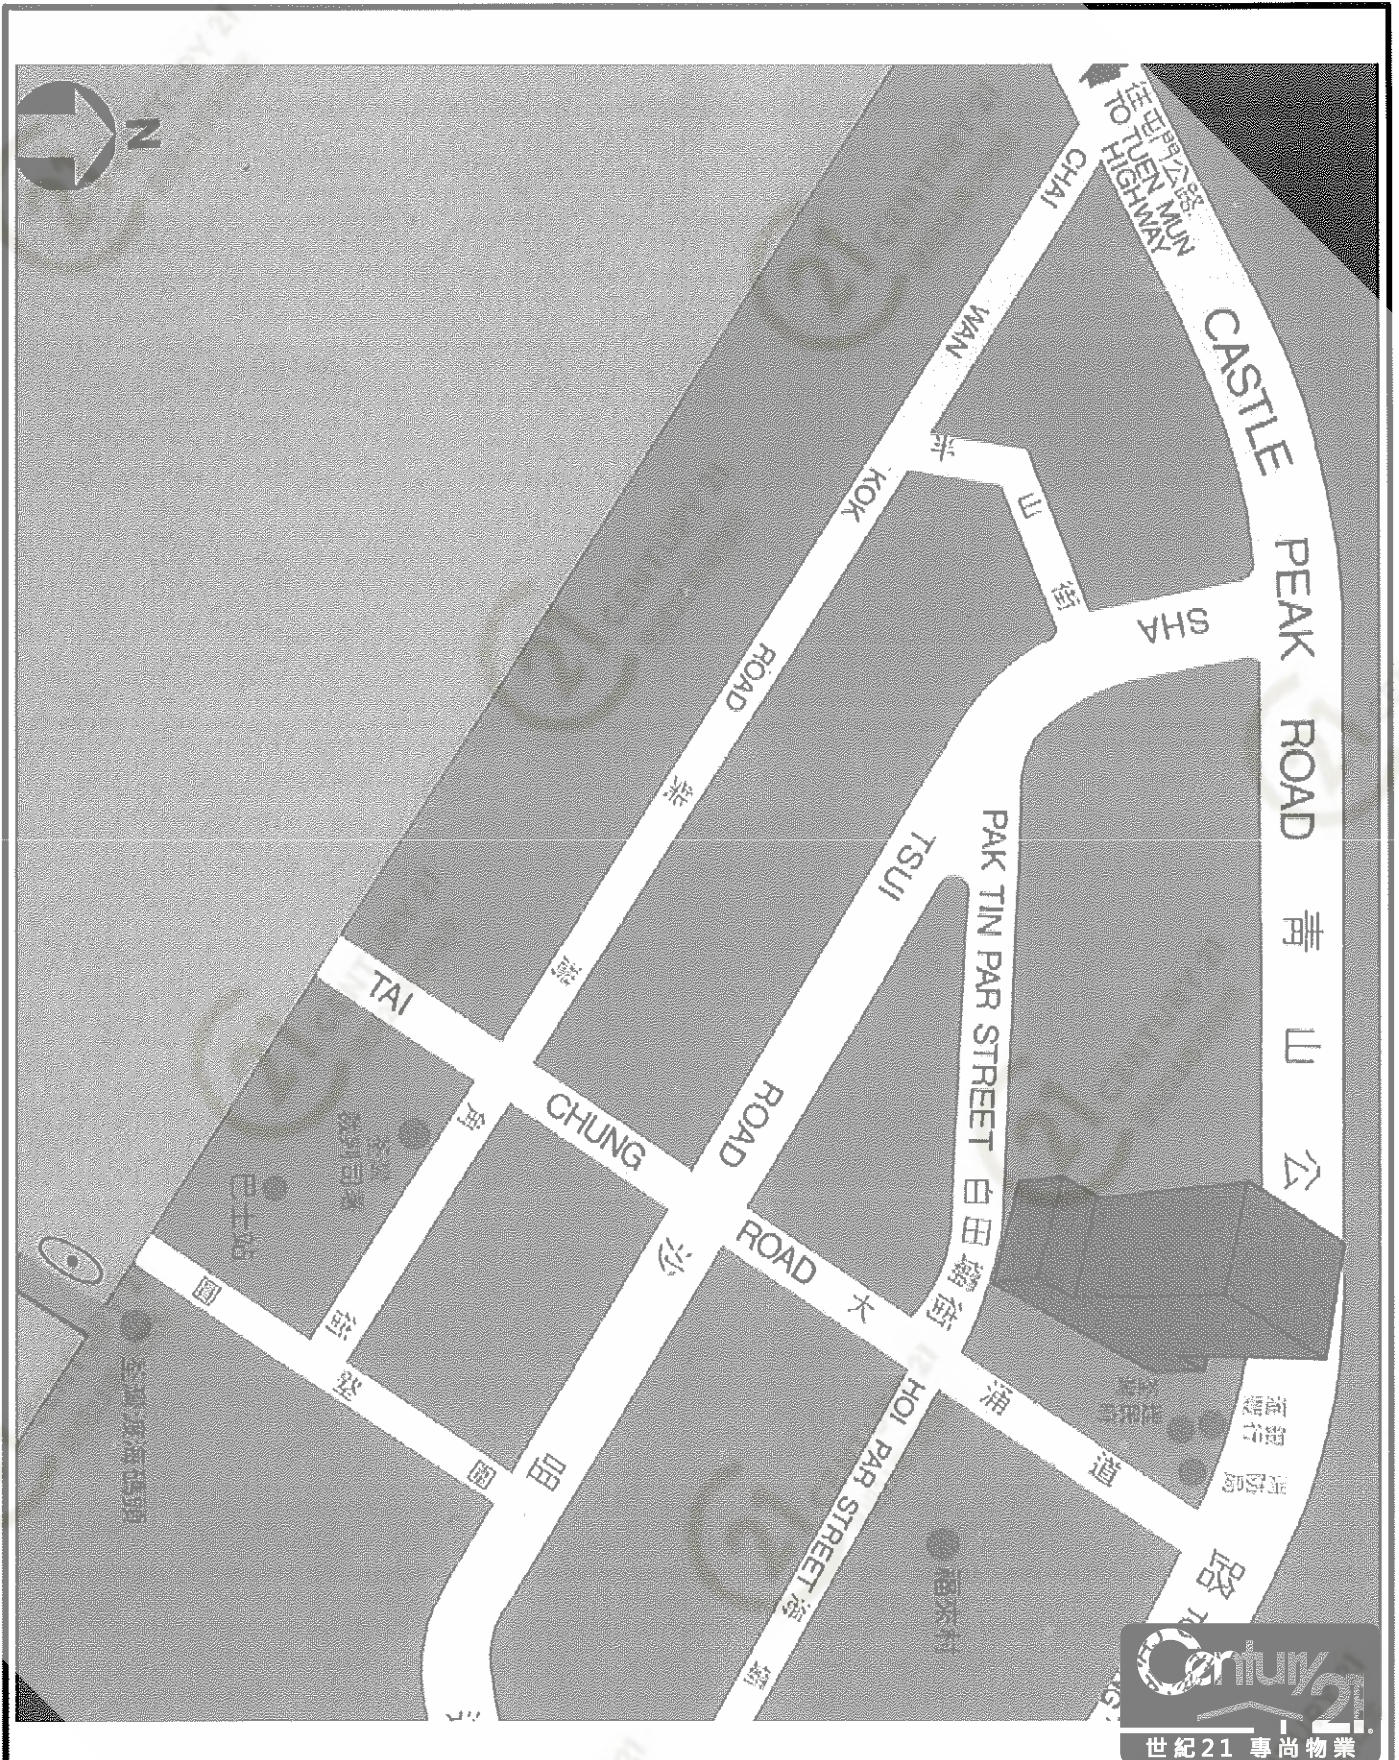

Floor Plan

Ground Floor Plan

華偉工業大廈 (荃灣) Wah Wai Industrial Building (TW)

NOT TO SCALE, FOR IDENTIFICATION PURPOSE ONLY
圖中所有數據比例，一概只作參考之用

平面圖

Floor Plan

華偉工業大廈 (荃灣) Wah Wai Industrial Building (TW)

NOT TO SCALE, FOR IDENTIFICATION PURPOSE ONLY