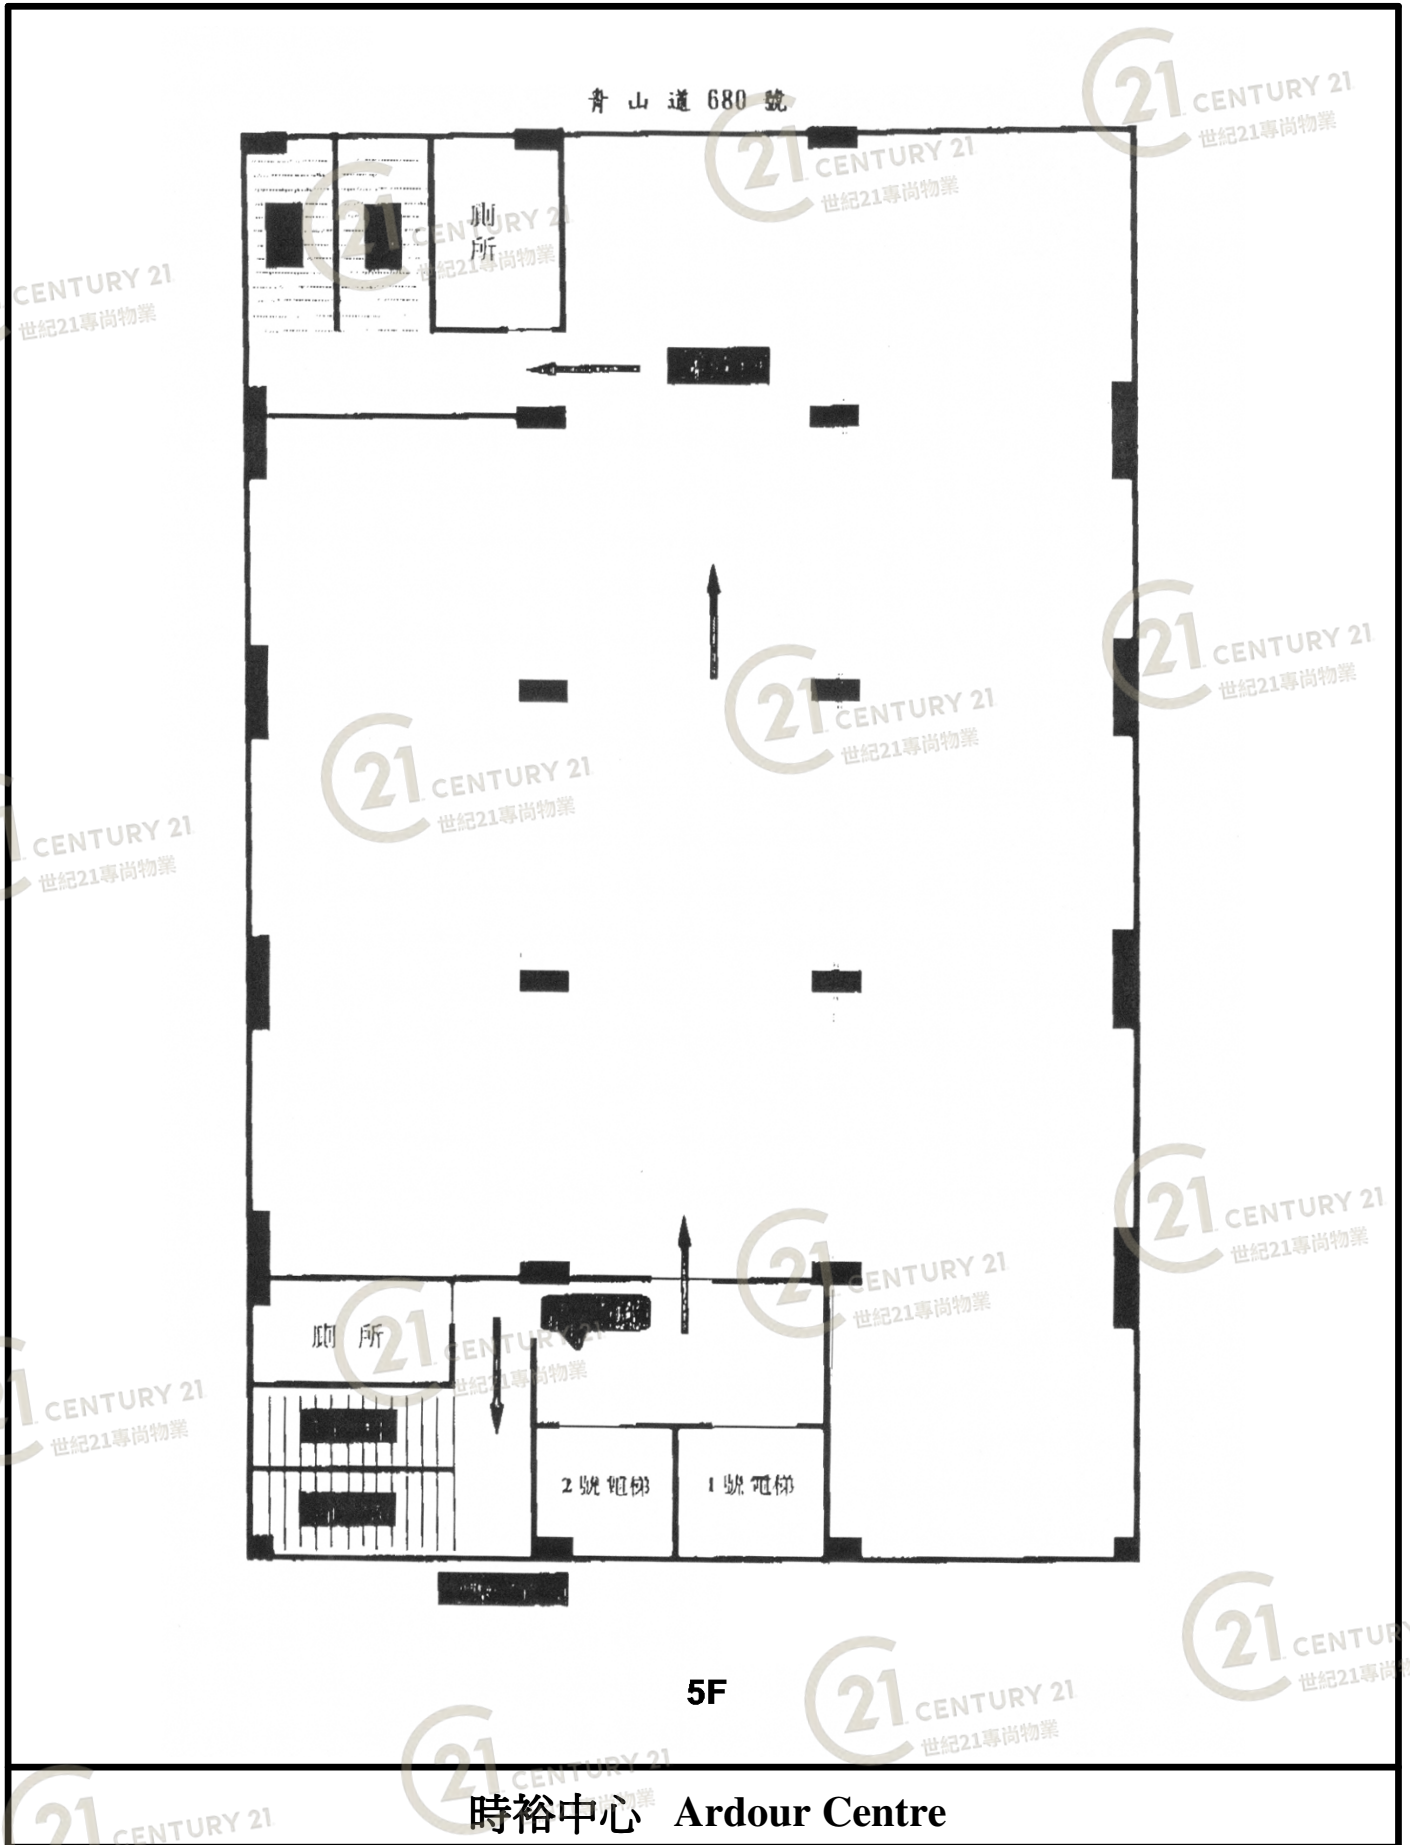

平面圖

Floor Plan

NOT TO SCALE, FOR IDENTIFICATION PURPOSE ONLY

圖中所有數據比例，一概只作參考之用

平面圖

Floor Plan

時裕中心 Ardour Centre

NOT TO SCALE, FOR IDENTIFICATION PURPOSE ONLY

圖中所有數據比例，一概只作參考之用

平面圖

Floor Plan

NOT TO SCALE, FOR IDENTIFICATION PURPOSE ONLY

圖中所有數據比例，一概只作參考之用

平面圖

Floor Plan

NOT TO SCALE, FOR IDENTIFICATION PURPOSE ONLY