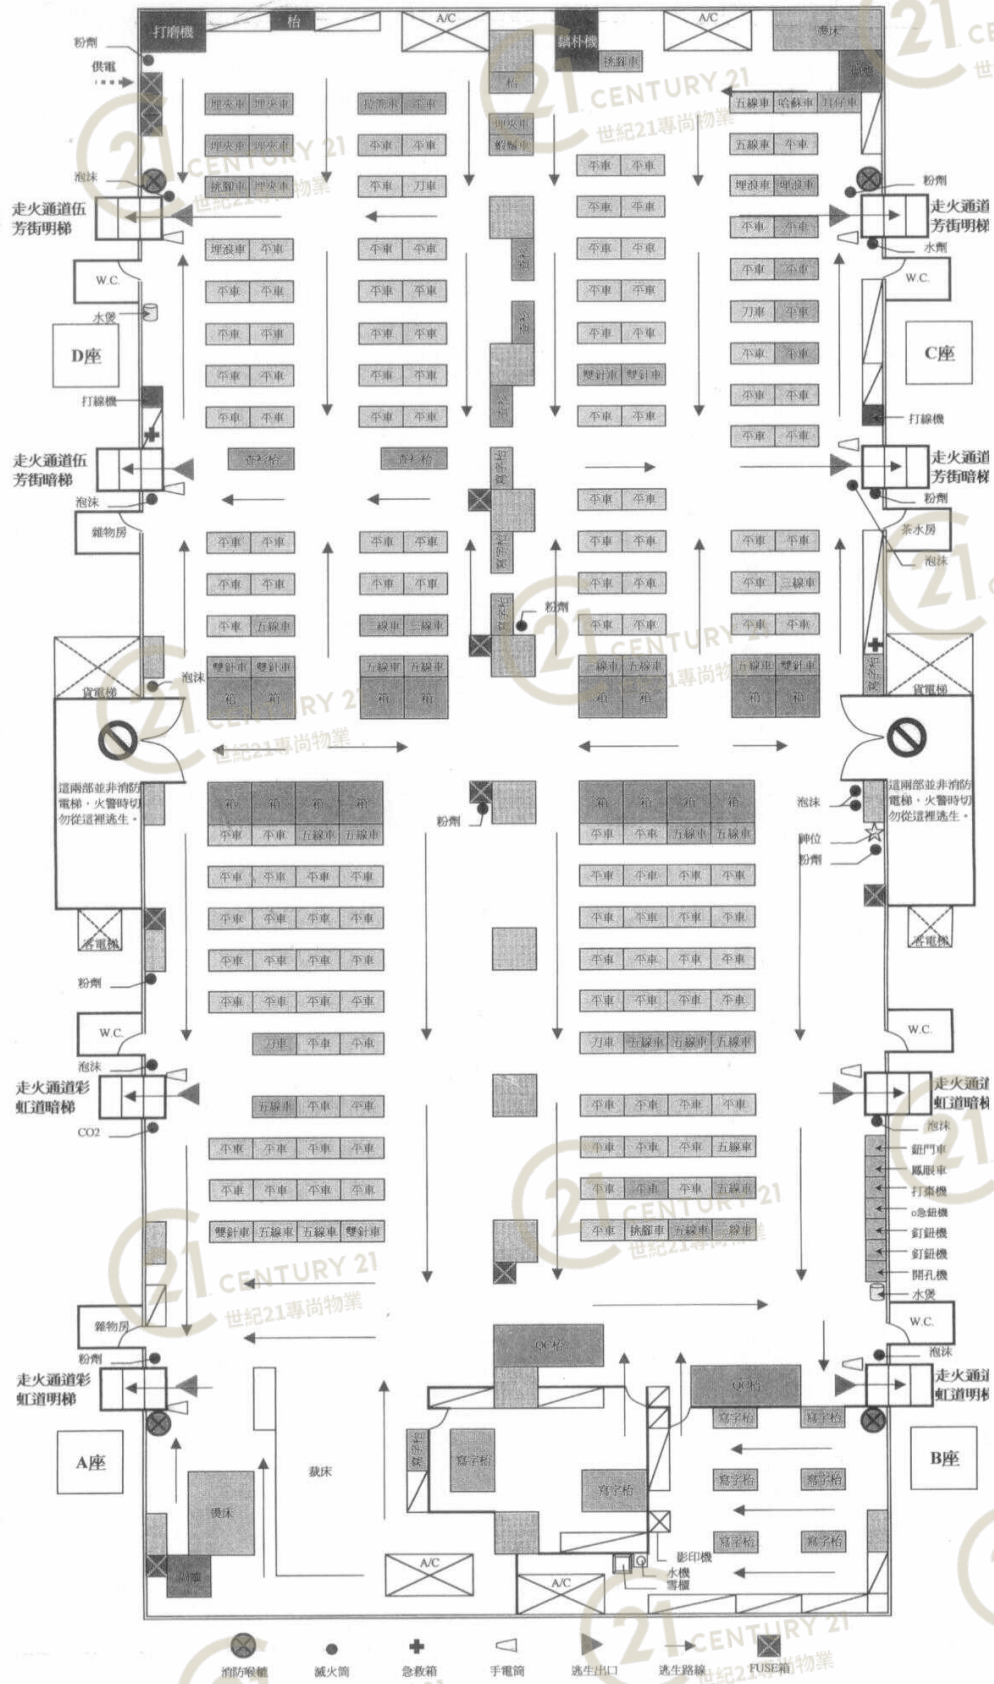

Floor Plan

N.K.I.L. 4857

AREA
CROWN RENT

2nd FLOOR PLAN workshop D

SCALE : 1" = 20'-0"

永濟工業大廈 Wing Chai Industrial Building

NOT TO SCALE, FOR IDENTIFICATION PURPOSE ONLY

圖中所有數據比例，一概只作參考之用

平面圖

Floor Plan

永濟工業大廈 Wing Chai Industrial Building

NOT TO SCALE, FOR IDENTIFICATION PURPOSE ONLY

圖中所有數據比例，一概只作參考之用

平面圖

Floor Plan

永濟工業大廈 Wing Chai Industrial Building

NOT TO SCALE, FOR IDENTIFICATION PURPOSE ONLY
 圖中所有數據比例，一概只作參考之用

平面圖

Floor Plan

永濟工業大廈 Wing Chai Industrial Building

NOT TO SCALE, FOR IDENTIFICATION PURPOSE ONLY

圖中所有數據比例，一概只作參考之用

平面圖

Floor Plan

永濟工業大廈 Wing Chai Industrial Building

NOT TO SCALE, FOR IDENTIFICATION PURPOSE ONLY

圖中所有數據比例，一概只作參考之用

平面圖

Floor Plan

永濟工業大廈 Wing Chai Industrial Building

NOT TO SCALE, FOR IDENTIFICATION PURPOSE ONLY
圖中所有數據比例，一概只作參考之用