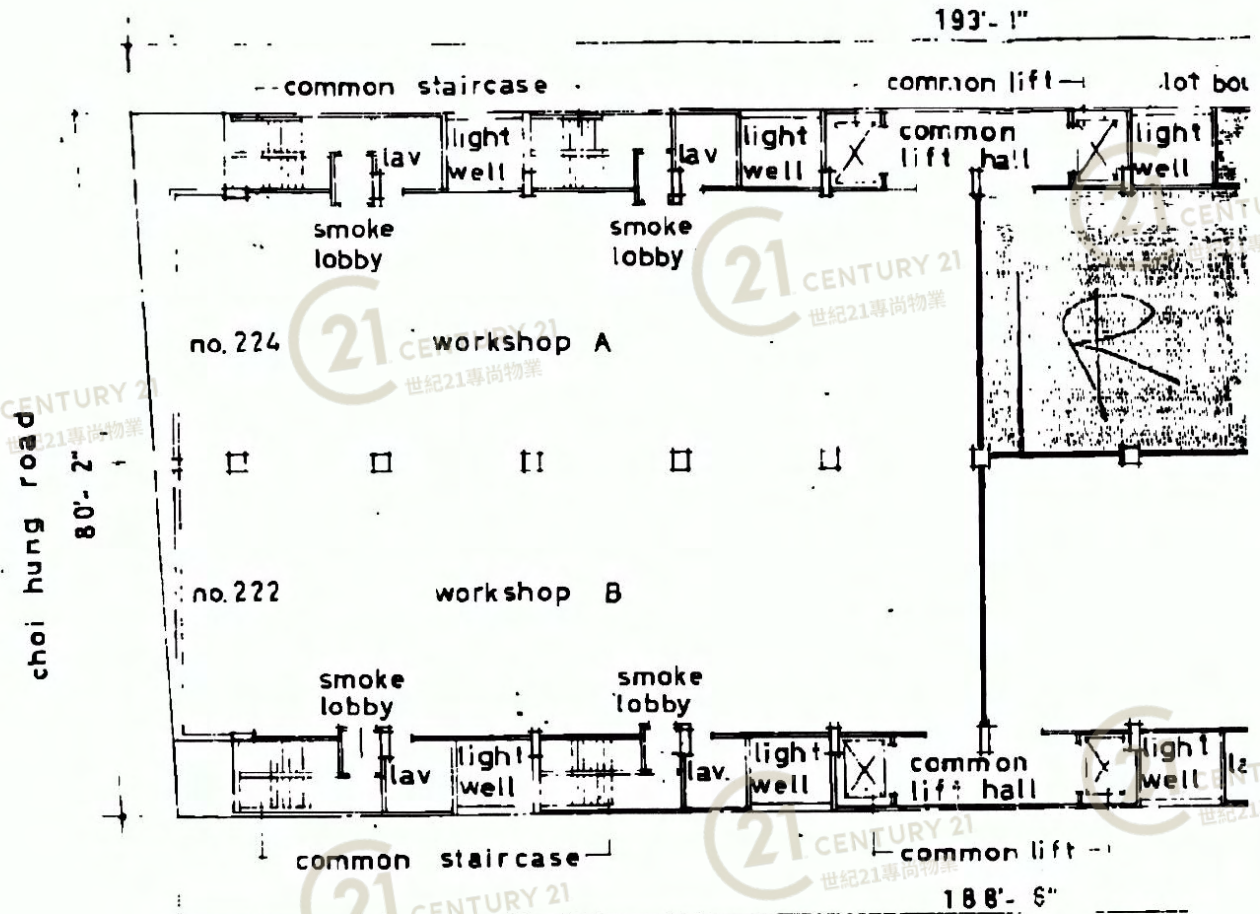

平面圖

Floor Plan

永濟工業大廈 Wing Chai Industrial Building

NOT TO SCALE, FOR IDENTIFICATION PURPOSE ONLY

圖中所有數據比例，一概只作參考之用

平面圖

Floor Plan

永濟工業大廈 Wing Chai Industrial Building

NOT TO SCALE, FOR IDENTIFICATION PURPOSE ONLY

圖中所有數據比例，一概只作參考之用

平面圖

Floor Plan

永濟工業大廈 Wing Chai Industrial Building

NOT TO SCALE, FOR IDENTIFICATION PURPOSE ONLY

圖中所有數據比例，一概只作參考之用

平面圖

Floor Plan

N.K.I.L. 4857

AREA
CROWN RENT

2nd FLOOR PLAN workshop D

SCALE : 1" = 20'-0"

永濟工業大廈 Wing Chai Industrial Building

NOT TO SCALE, FOR IDENTIFICATION PURPOSE ONLY

圖中所有數據比例，一概只作參考之用