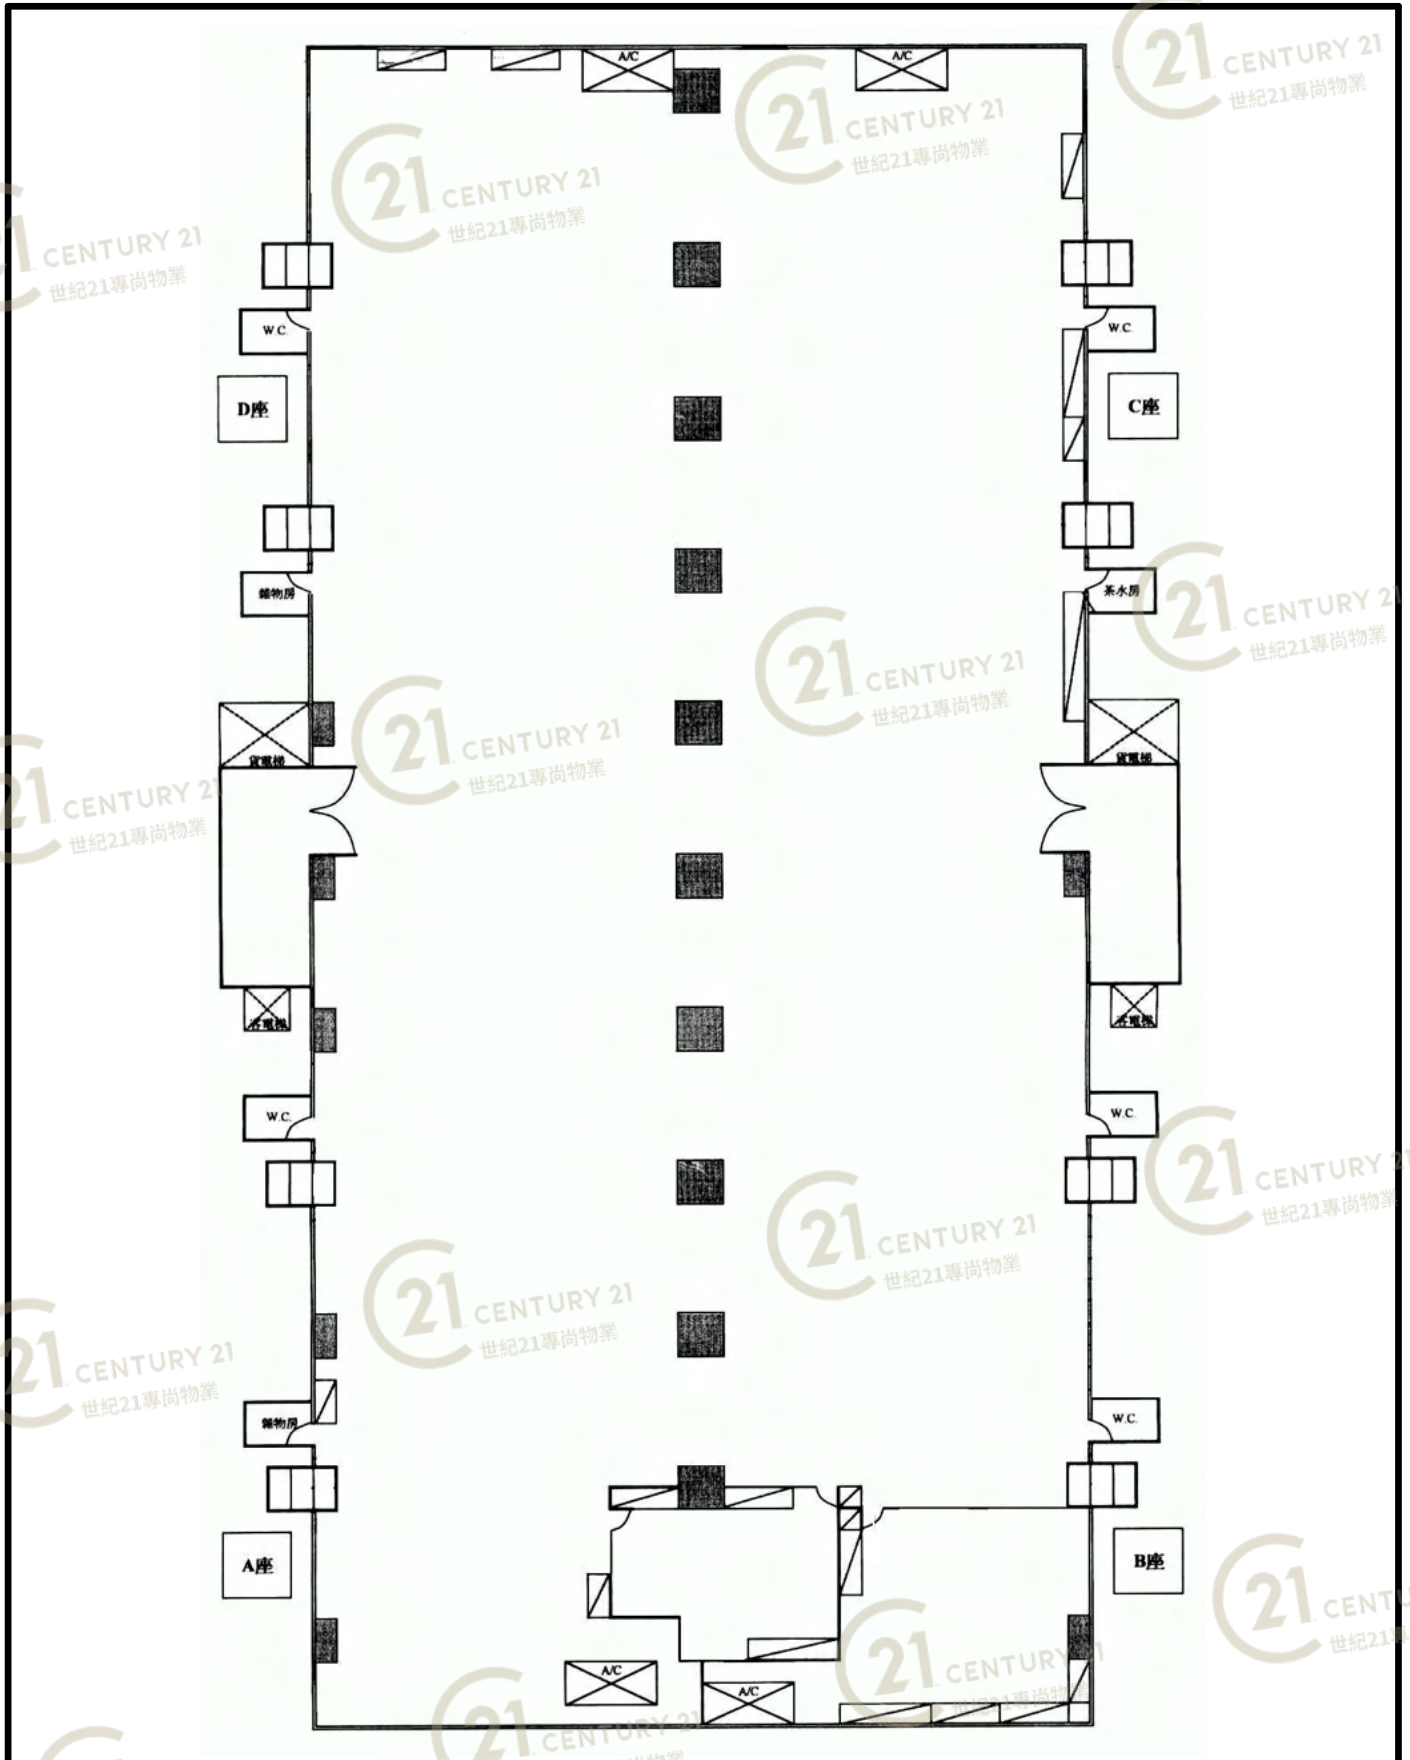

NOT TO SCALE, FOR IDENTIFICATION PURPOSE ONLY

圖中所有數據比例，一概只作參考之用

平面圖

Floor Plan

永濟工業大廈 Wing Chai Industrial Building

NOT TO SCALE, FOR IDENTIFICATION PURPOSE ONLY

圖中所有數據比例，一概只作參考之用

平面圖

Floor Plan

N.K.I.L. 4857

AREA
CROWN RENT

2nd FLOOR PLAN workshop D

SCALE : 1" = 20'-0"

永濟工業大廈 Wing Chai Industrial Building

NOT TO SCALE, FOR IDENTIFICATION PURPOSE ONLY

圖中所有數據比例，一概只作參考之用

平面圖

Floor Plan

永濟工業大廈 Wing Chai Industrial Building

NOT TO SCALE, FOR IDENTIFICATION PURPOSE ONLY

圖中所有數據比例，一概只作參考之用

平面圖

Floor Plan

永濟工業大廈 Wing Chai Industrial Building

NOT TO SCALE, FOR IDENTIFICATION PURPOSE ONLY
 圖中所有數據比例，一概只作參考之用

平面圖

Floor Plan

永濟工業大廈 Wing Chai Industrial Building

NOT TO SCALE, FOR IDENTIFICATION PURPOSE ONLY

圖中所有數據比例，一概只作參考之用

平面圖

Floor Plan