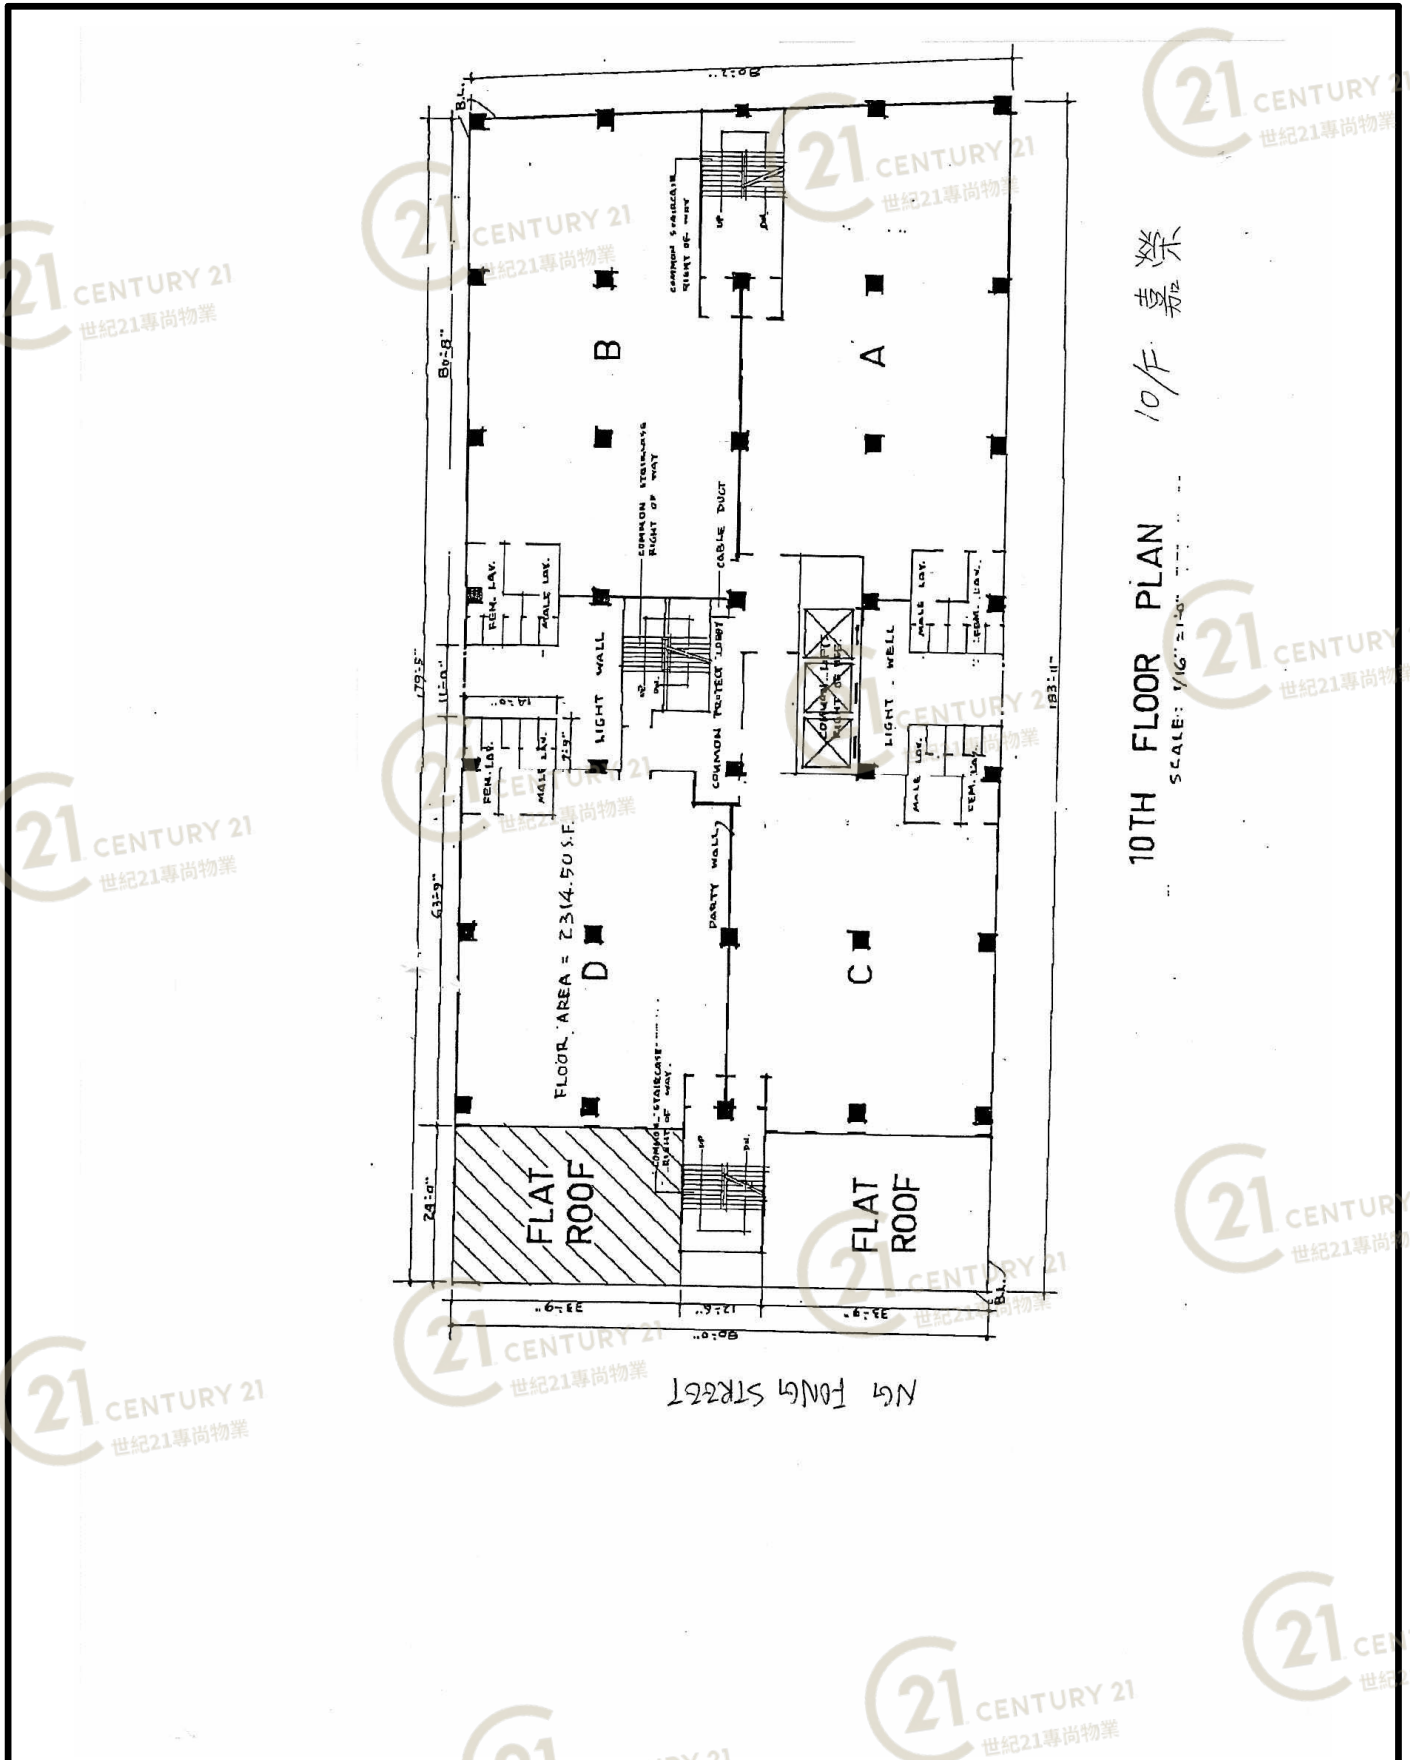

平面圖

Floor Plan

嘉榮工廠大廈 Ka Wing Factory Building

NOT TO SCALE, FOR IDENTIFICATION PURPOSE ONLY
圖中所有數據比例，一概只作參考之用

平面圖

Floor Plan

GROUND FLOOR PLAN
SCALE: 1/16"=1'-0"

嘉榮工廠大廈 Ka Wing Factory Building

NOT TO SCALE, FOR IDENTIFICATION PURPOSE ONLY

圖中所有數據比例，一概只作參考之用

平面圖

Floor Plan

LOT NO. N.K.I.L. 4855

SITE AREA: 14,530.00 sq. ft.

ANNUAL CROWN RENT: \$ 334 88

7TH FLOOR PLAN

SCALE: 1/16"=1'-0"

嘉榮工廠大廈 Ka Wing Factory Building

NOT TO SCALE, FOR IDENTIFICATION PURPOSE ONLY

圖中所有數據比例，一概只作參考之用

外觀圖

Building Outlook

嘉榮工廠大廈 Ka Wing Factory Building

NOT TO SCALE, FOR IDENTIFICATION PURPOSE ONLY