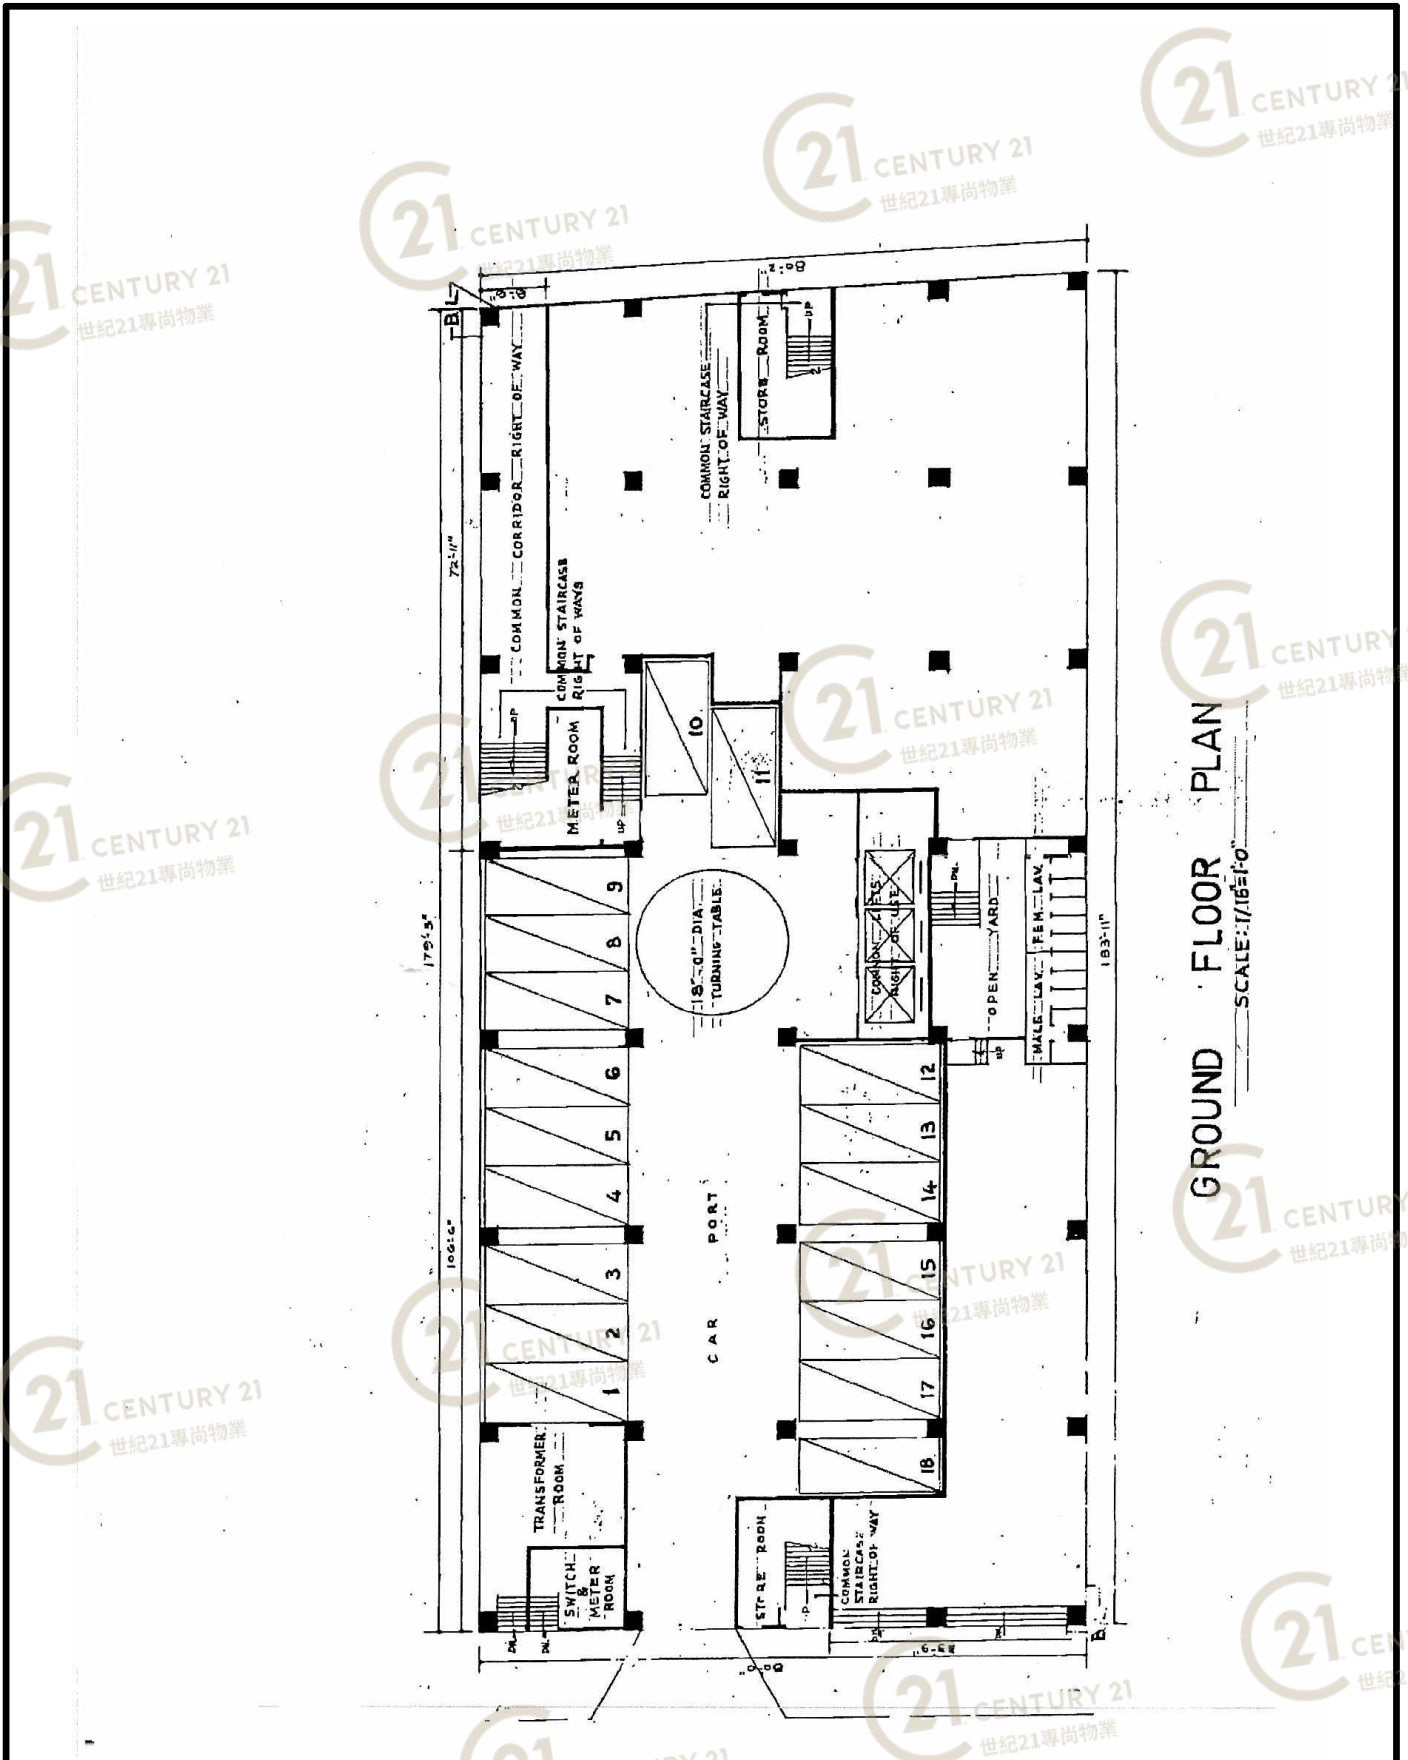

平面圖

Floor Plan

嘉榮工廠大廈 Ka Wing Factory Building

NOT TO SCALE, FOR IDENTIFICATION PURPOSE ONLY
圖中所有數據比例，一概只作參考之用

平面圖

Floor Plan

GROUND FLOOR PLAN
SCALE: 1/16"=1'-0"

嘉榮工廠大廈 Ka Wing Factory Building

NOT TO SCALE, FOR IDENTIFICATION PURPOSE ONLY

圖中所有數據比例，一概只作參考之用

平面圖

Floor Plan

LOT NO. N.K.I.L. 4855

SITE AREA: 14,530.00 sq. ft.

ANNUAL CROWN RENT: \$ 334 88

7TH FLOOR PLAN

SCALE: 1/16"=1'-0"

嘉榮工廠大廈 Ka Wing Factory Building

NOT TO SCALE, FOR IDENTIFICATION PURPOSE ONLY

圖中所有數據比例，一概只作參考之用

外觀圖

Building Outlook

嘉榮工廠大廈 Ka Wing Factory Building

NOT TO SCALE, FOR IDENTIFICATION PURPOSE ONLY