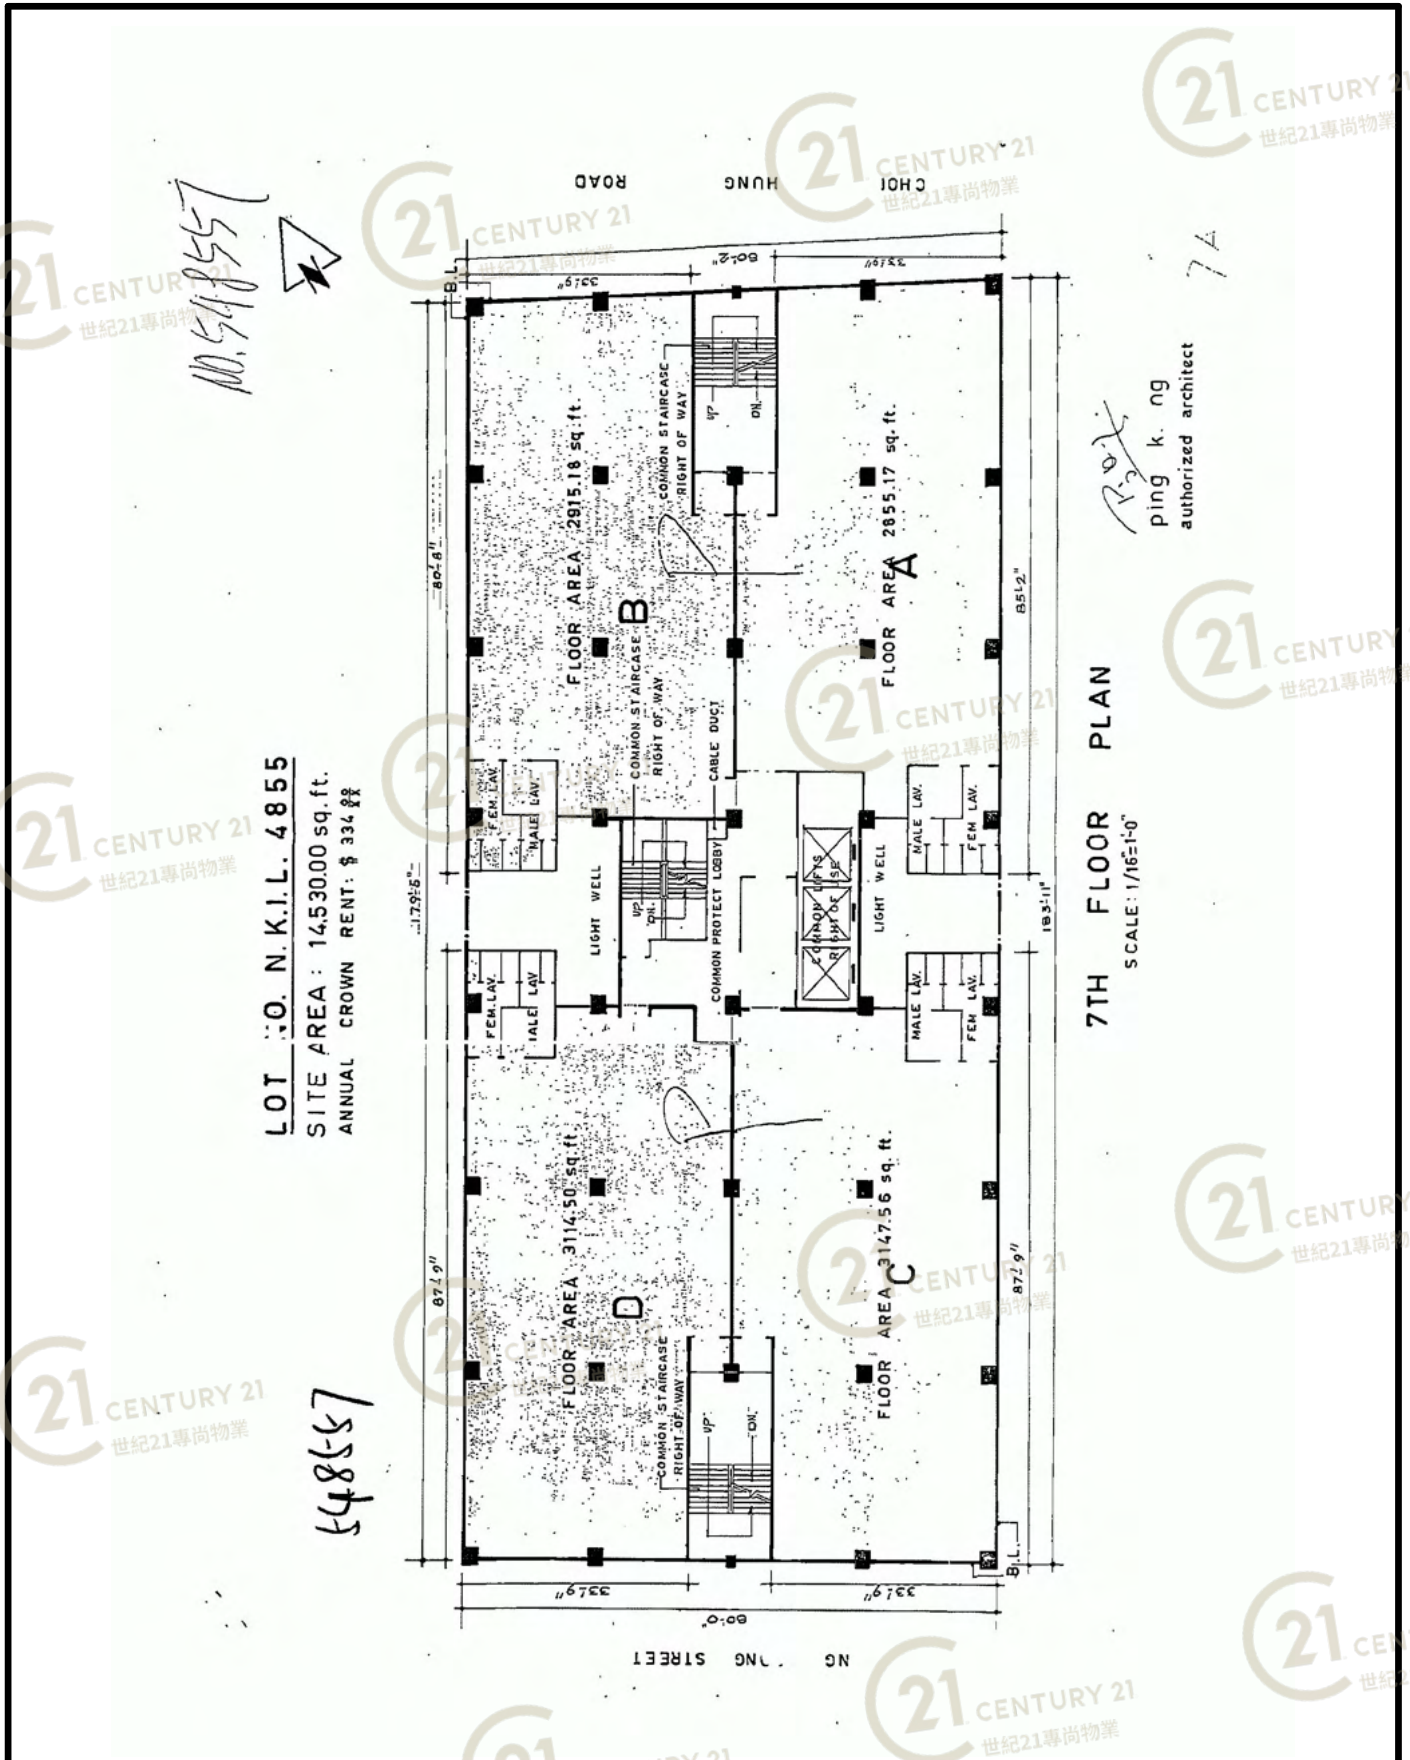

平面圖

Floor Plan

嘉榮工廠大廈 Ka Wing Factory Building

NOT TO SCALE, FOR IDENTIFICATION PURPOSE ONLY
圖中所有數據比例，一概只作參考之用

平面圖

Floor Plan

GROUND FLOOR PLAN
SCALE: 1/16"=1'-0"

嘉榮工廠大廈 Ka Wing Factory Building

NOT TO SCALE, FOR IDENTIFICATION PURPOSE ONLY

圖中所有數據比例，一概只作參考之用

平面圖

Floor Plan

LOT NO. N.K.I.L. 4855

SITE AREA: 14,530.00 sq. ft.

ANNUAL CROWN RENT: \$ 334 88

7TH FLOOR PLAN

SCALE: 1/16"=1'-0"

嘉榮工廠大廈 Ka Wing Factory Building

NOT TO SCALE, FOR IDENTIFICATION PURPOSE ONLY

圖中所有數據比例，一概只作參考之用

外觀圖

Building Outlook

嘉榮工廠大廈 Ka Wing Factory Building

NOT TO SCALE, FOR IDENTIFICATION PURPOSE ONLY