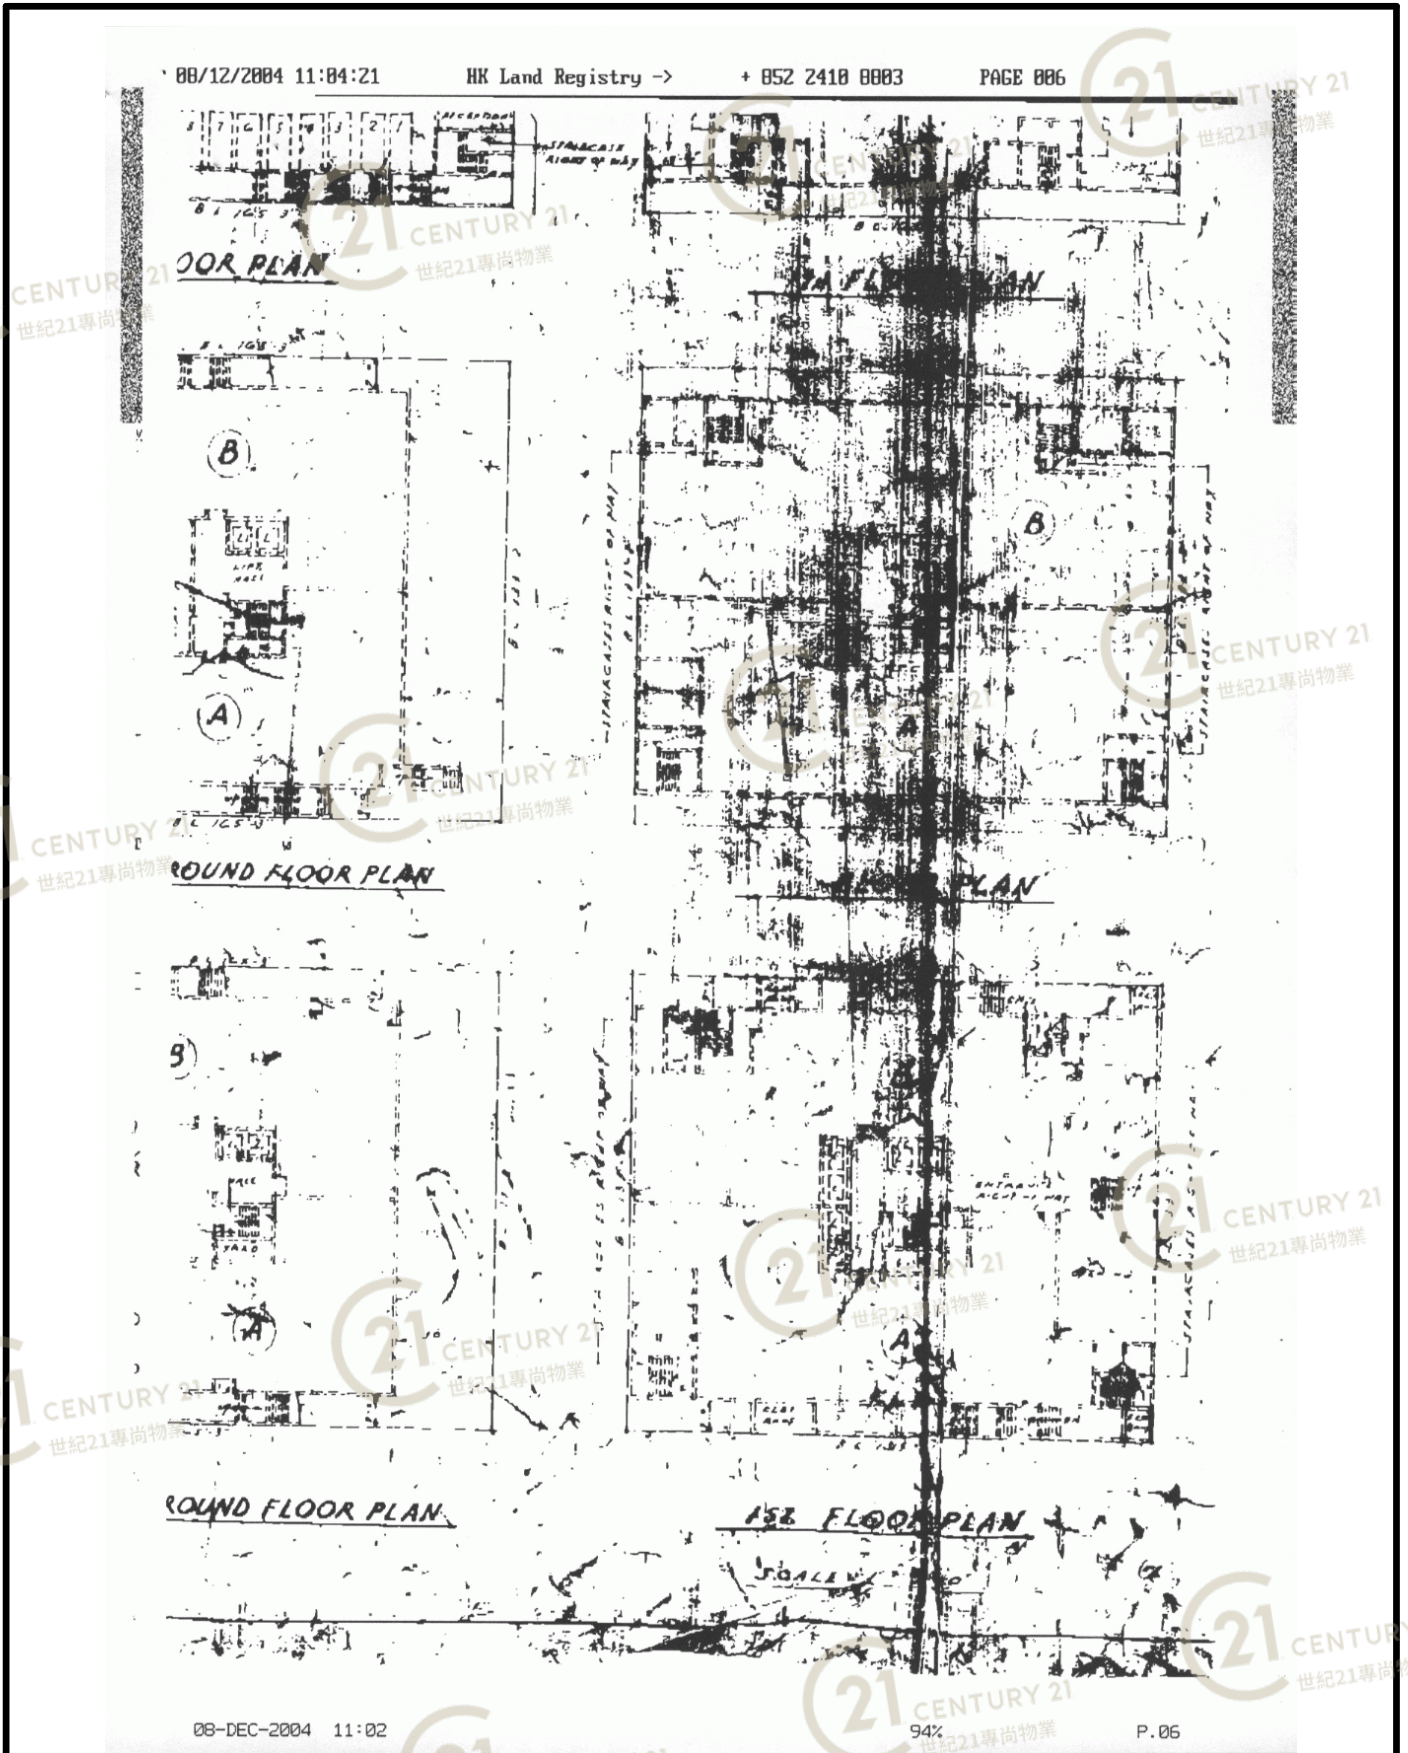

平面圖

Floor Plan

NOT TO SCALE, FOR IDENTIFICATION PURPOSE ONLY

圖中所有數據比例，一概只作參考之用

平面圖

Floor Plan

建興工業大廈 Kin Hing Industrial Building

NOT TO SCALE, FOR IDENTIFICATION PURPOSE ONLY

建興工業大廈 Kin Hing Industrial Building

NOT TO SCALE, FOR IDENTIFICATION PURPOSE ONLY

圖中所有數據比例，一概只作參考之用

平面圖

Floor Plan

建興工業大廈 Kin Hing Industrial Building

NOT TO SCALE, FOR IDENTIFICATION PURPOSE ONLY

圖中所有數據比例，一概只作參考之用

平面圖

Floor Plan

建興工業大廈 Kin Hing Industrial Building

NOT TO SCALE, FOR IDENTIFICATION PURPOSE ONLY

圖中所有數據比例，一概只作參考之用

平面圖

Floor Plan

建興工業大廈 Kin Hing Industrial Building