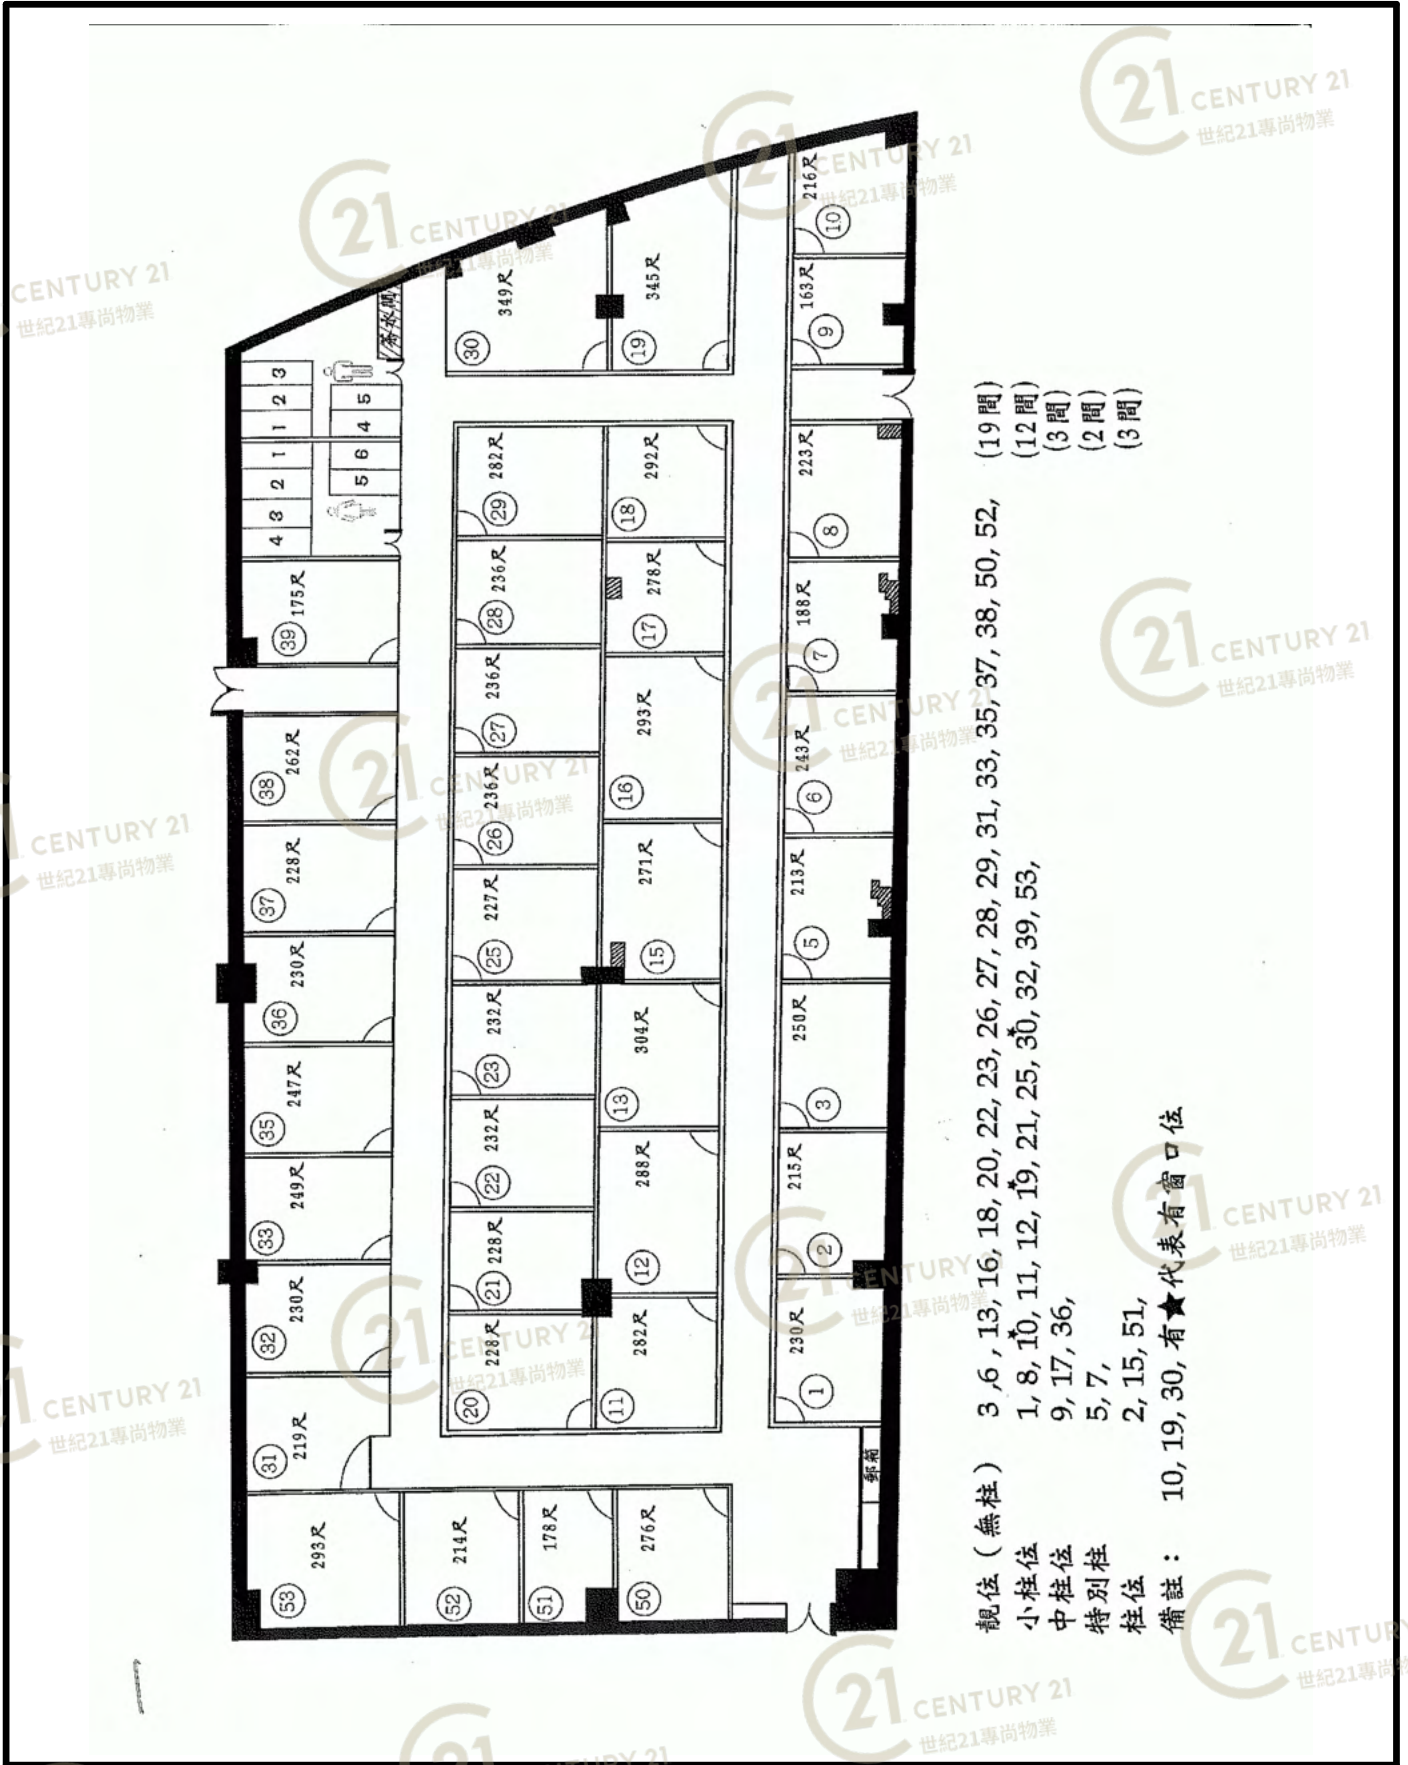

NOT TO SCALE, FOR IDENTIFICATION PURPOSE ONLY

圖中所有數據比例，一概只作參考之用

富騰工業中心 Fo Tan Industrial Centre

NOT TO SCALE, FOR IDENTIFICATION PURPOSE ONLY

圖中所有數據比例，一概只作參考之用

平面圖

Floor Plan

- 靚位 (無柱) 3, 6, 13, 16, 18, 20, 22, 23, 26, 27, 28, 29, 31, 33, 35, 37, 38, 50, 52, (19間)
 - 小柱位 1, 8, 10, 11, 12, 19, 21, 25, 30, 32, 39, 53, (12間)
 - 中柱位 9, 17, 36, (3間)
 - 特別柱 5, 7, (2間)
 - 柱位 2, 15, 51, (3間)
- 備註: 10, 19, 30, 有★代表有窗口位