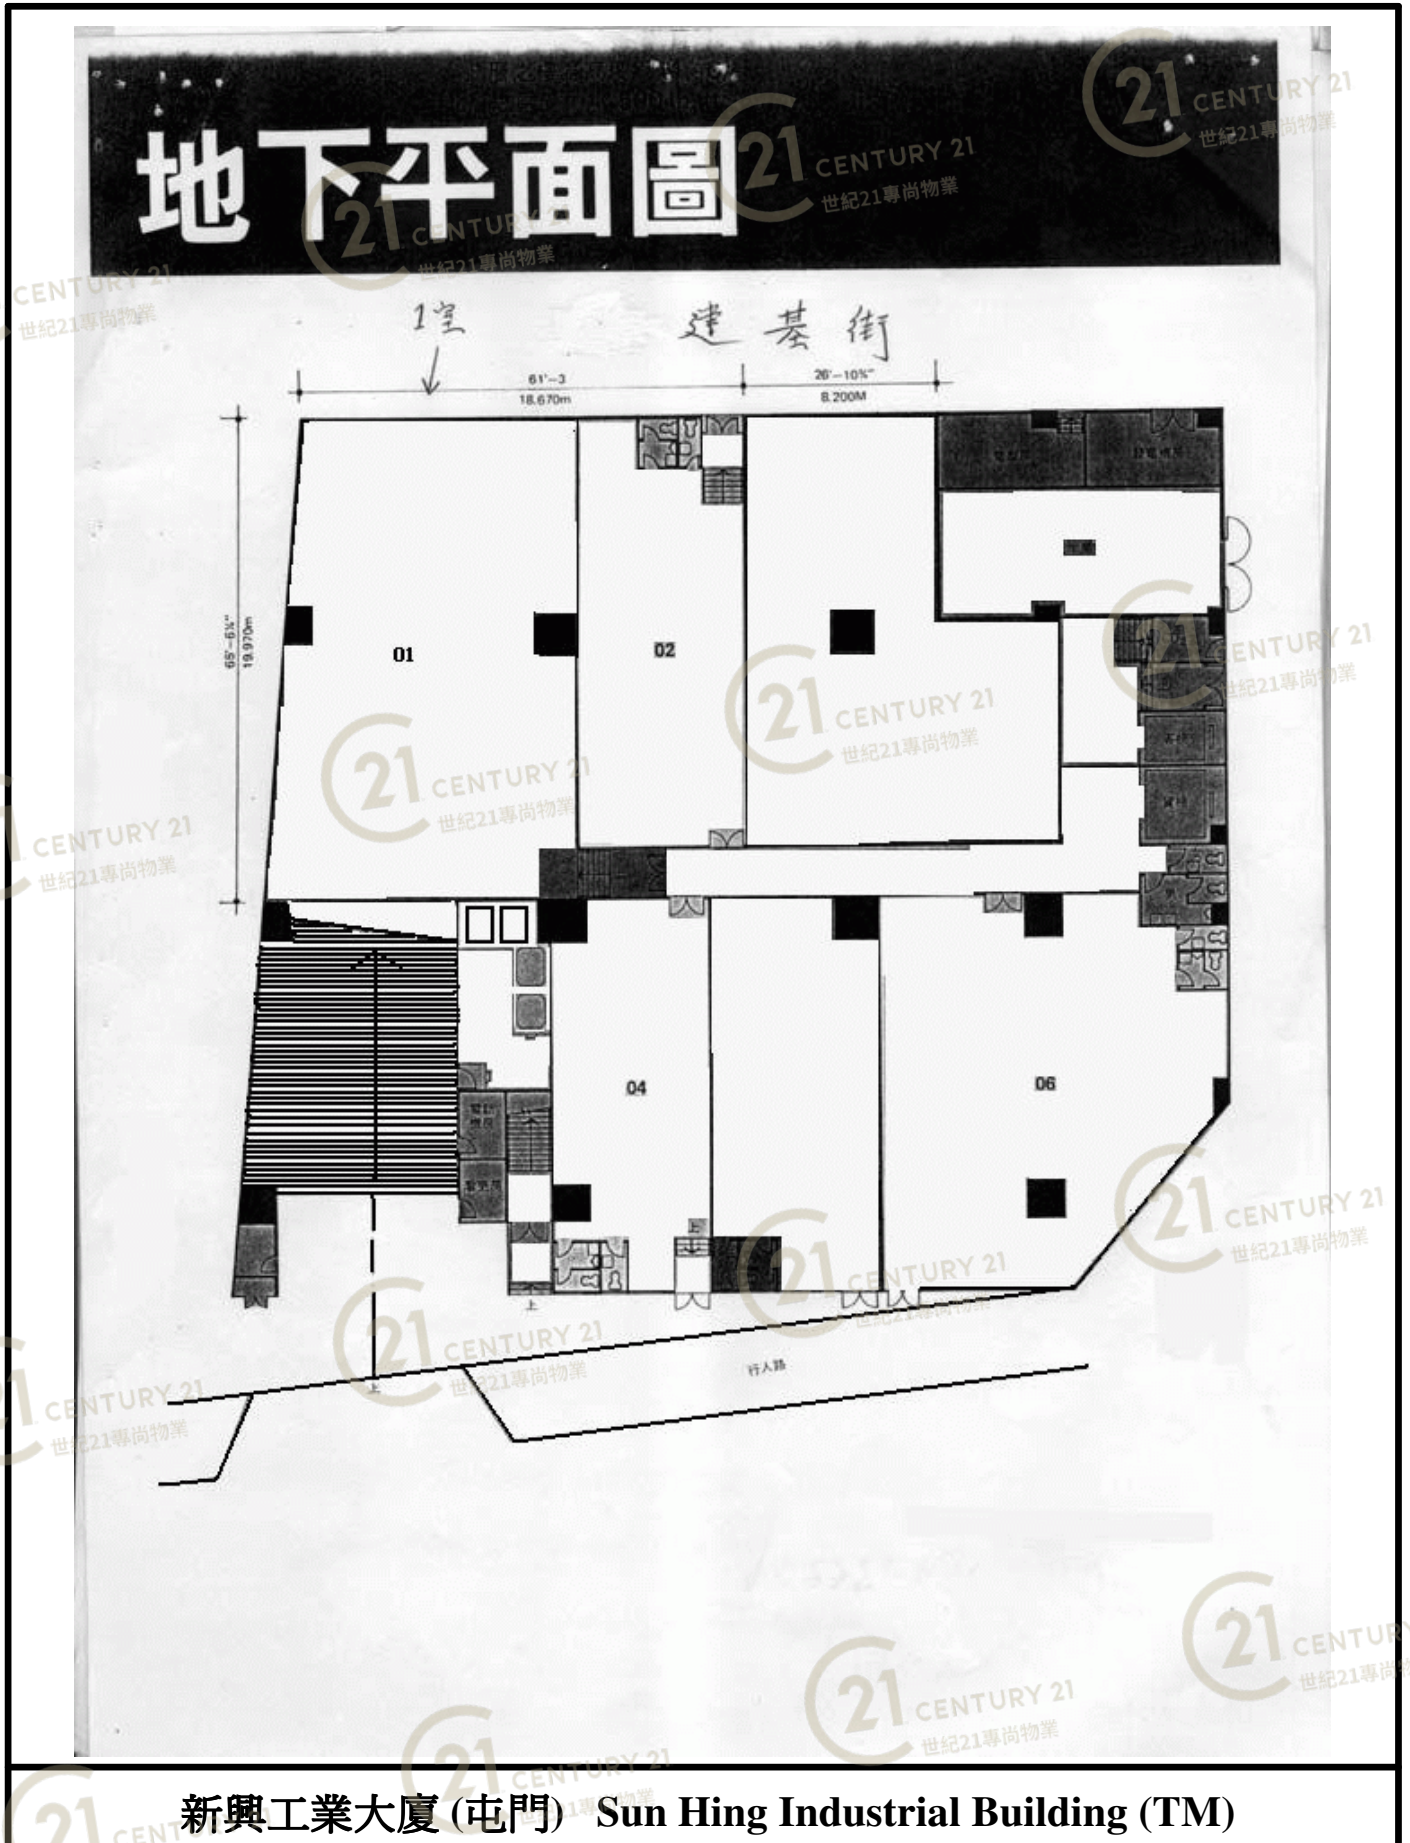

新興工業大廈 (屯門) Sun Hing Industrial Building (TM)

NOT TO SCALE, FOR IDENTIFICATION PURPOSE ONLY

圖中所有數據比例，一概只作參考之用

平面圖

Floor Plan

2nd Floor Plan

新興工業大廈 (屯門) Sun Hing Industrial Building (TM)

NOT TO SCALE, FOR IDENTIFICATION PURPOSE ONLY

圖中所有數據比例，一概只作參考之用

平面圖

Floor Plan

新興工業大廈 (屯門) Sun Hing Industrial Building (TM)

NOT TO SCALE, FOR IDENTIFICATION PURPOSE ONLY

圖中所有數據比例，一概只作參考之用

平面圖

Floor Plan

新興工業大廈 (屯門) Sun Hing Industrial Building (TM)

NOT TO SCALE, FOR IDENTIFICATION PURPOSE ONLY

圖中所有數據比例，一概只作參考之用

平面圖

Floor Plan

Ground Floor Plan

新興工業大廈 (屯門) Sun Hing Industrial Building (TM)

NOT TO SCALE, FOR IDENTIFICATION PURPOSE ONLY

圖中所有數據比例，一概只作參考之用

平面圖

Floor Plan

Ground Floor Plan

新興工業大廈 (屯門) Sun Hing Industrial Building (TM)

NOT TO SCALE, FOR IDENTIFICATION PURPOSE ONLY

圖中所有數據比例，一概只作參考之用

平面圖