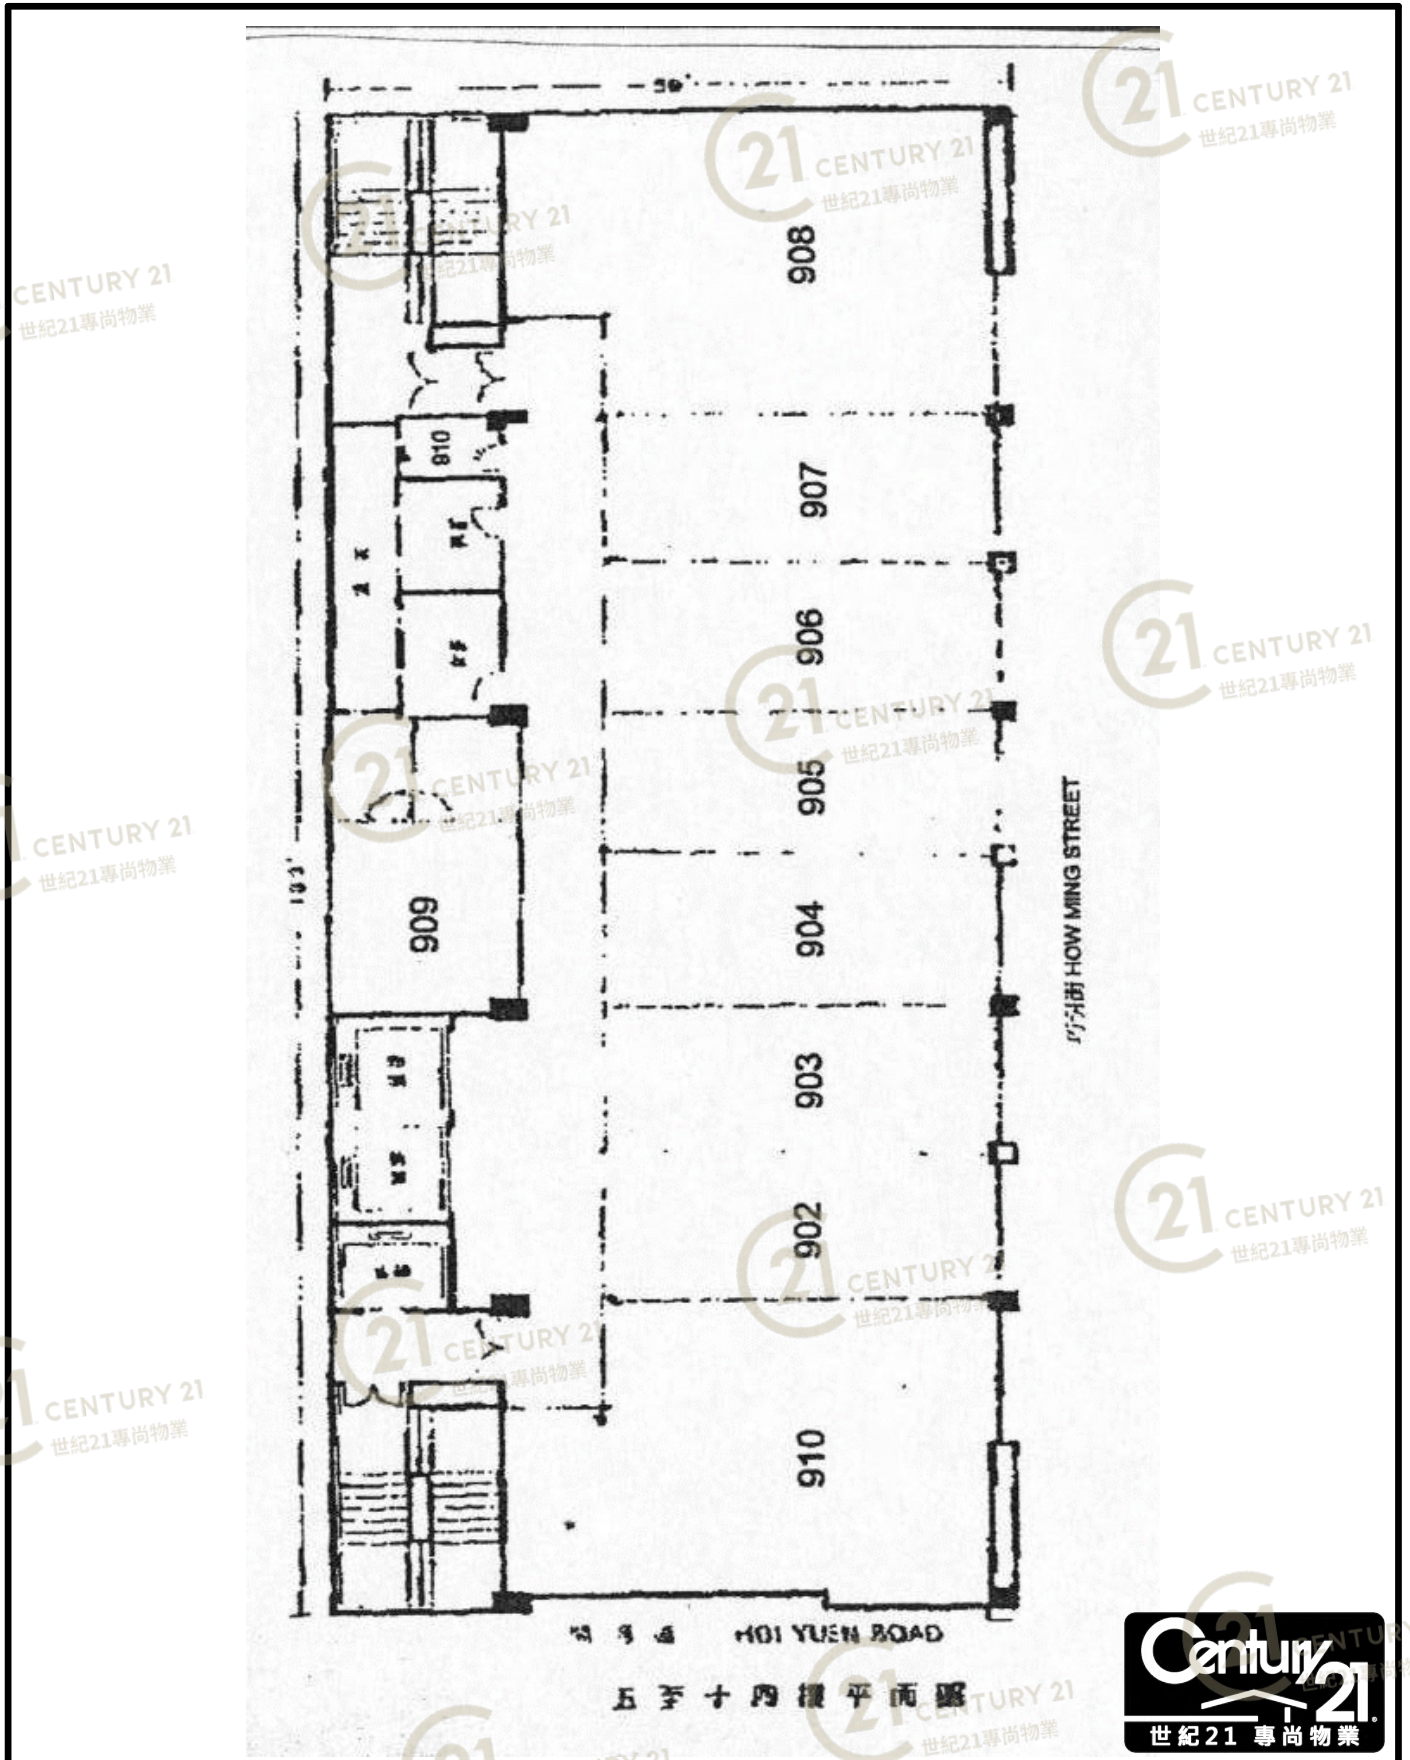

福昌工業大廈 Fook Cheong Building

平面圖

Floor Plan

福昌工業大廈 Fook Cheong Building

NOT TO SCALE, FOR IDENTIFICATION PURPOSE ONLY

圖中所有數據比例，一概只作參考之用