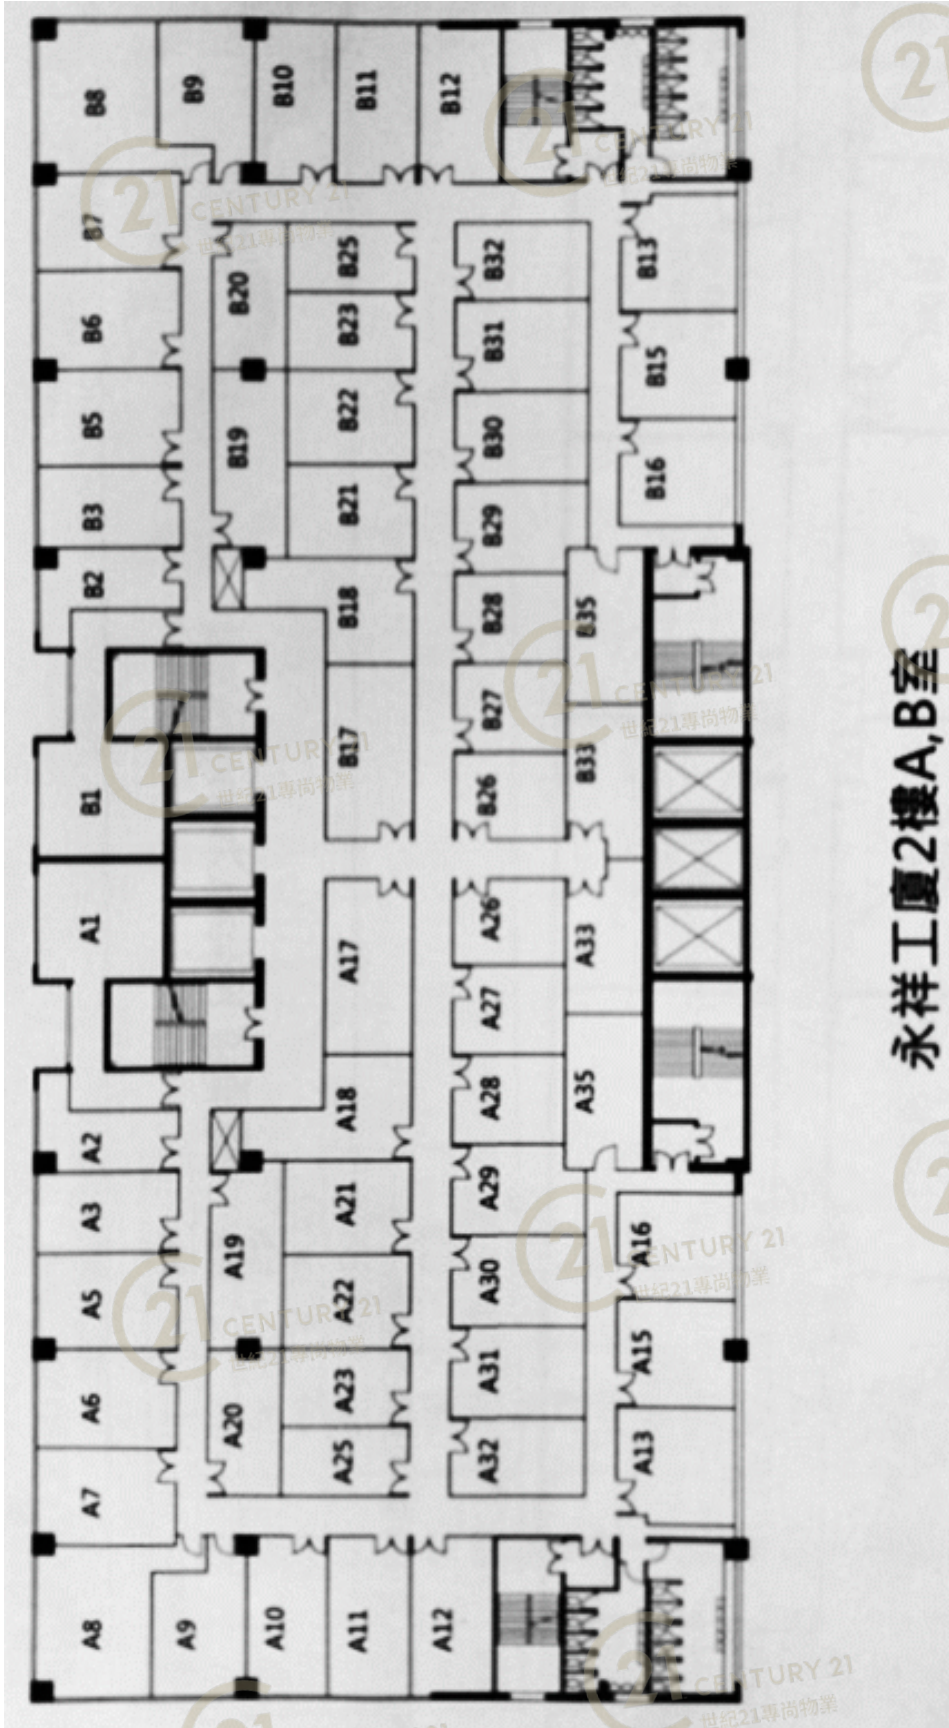

平面圖

Floor Plan

永祥工廠2樓A,B室

永祥工業大廈 (葵涌) Wing Cheung Industrial Building (KC)

NOT TO SCALE, FOR IDENTIFICATION PURPOSE ONLY

圖中所有數據比例，一概只作參考之用