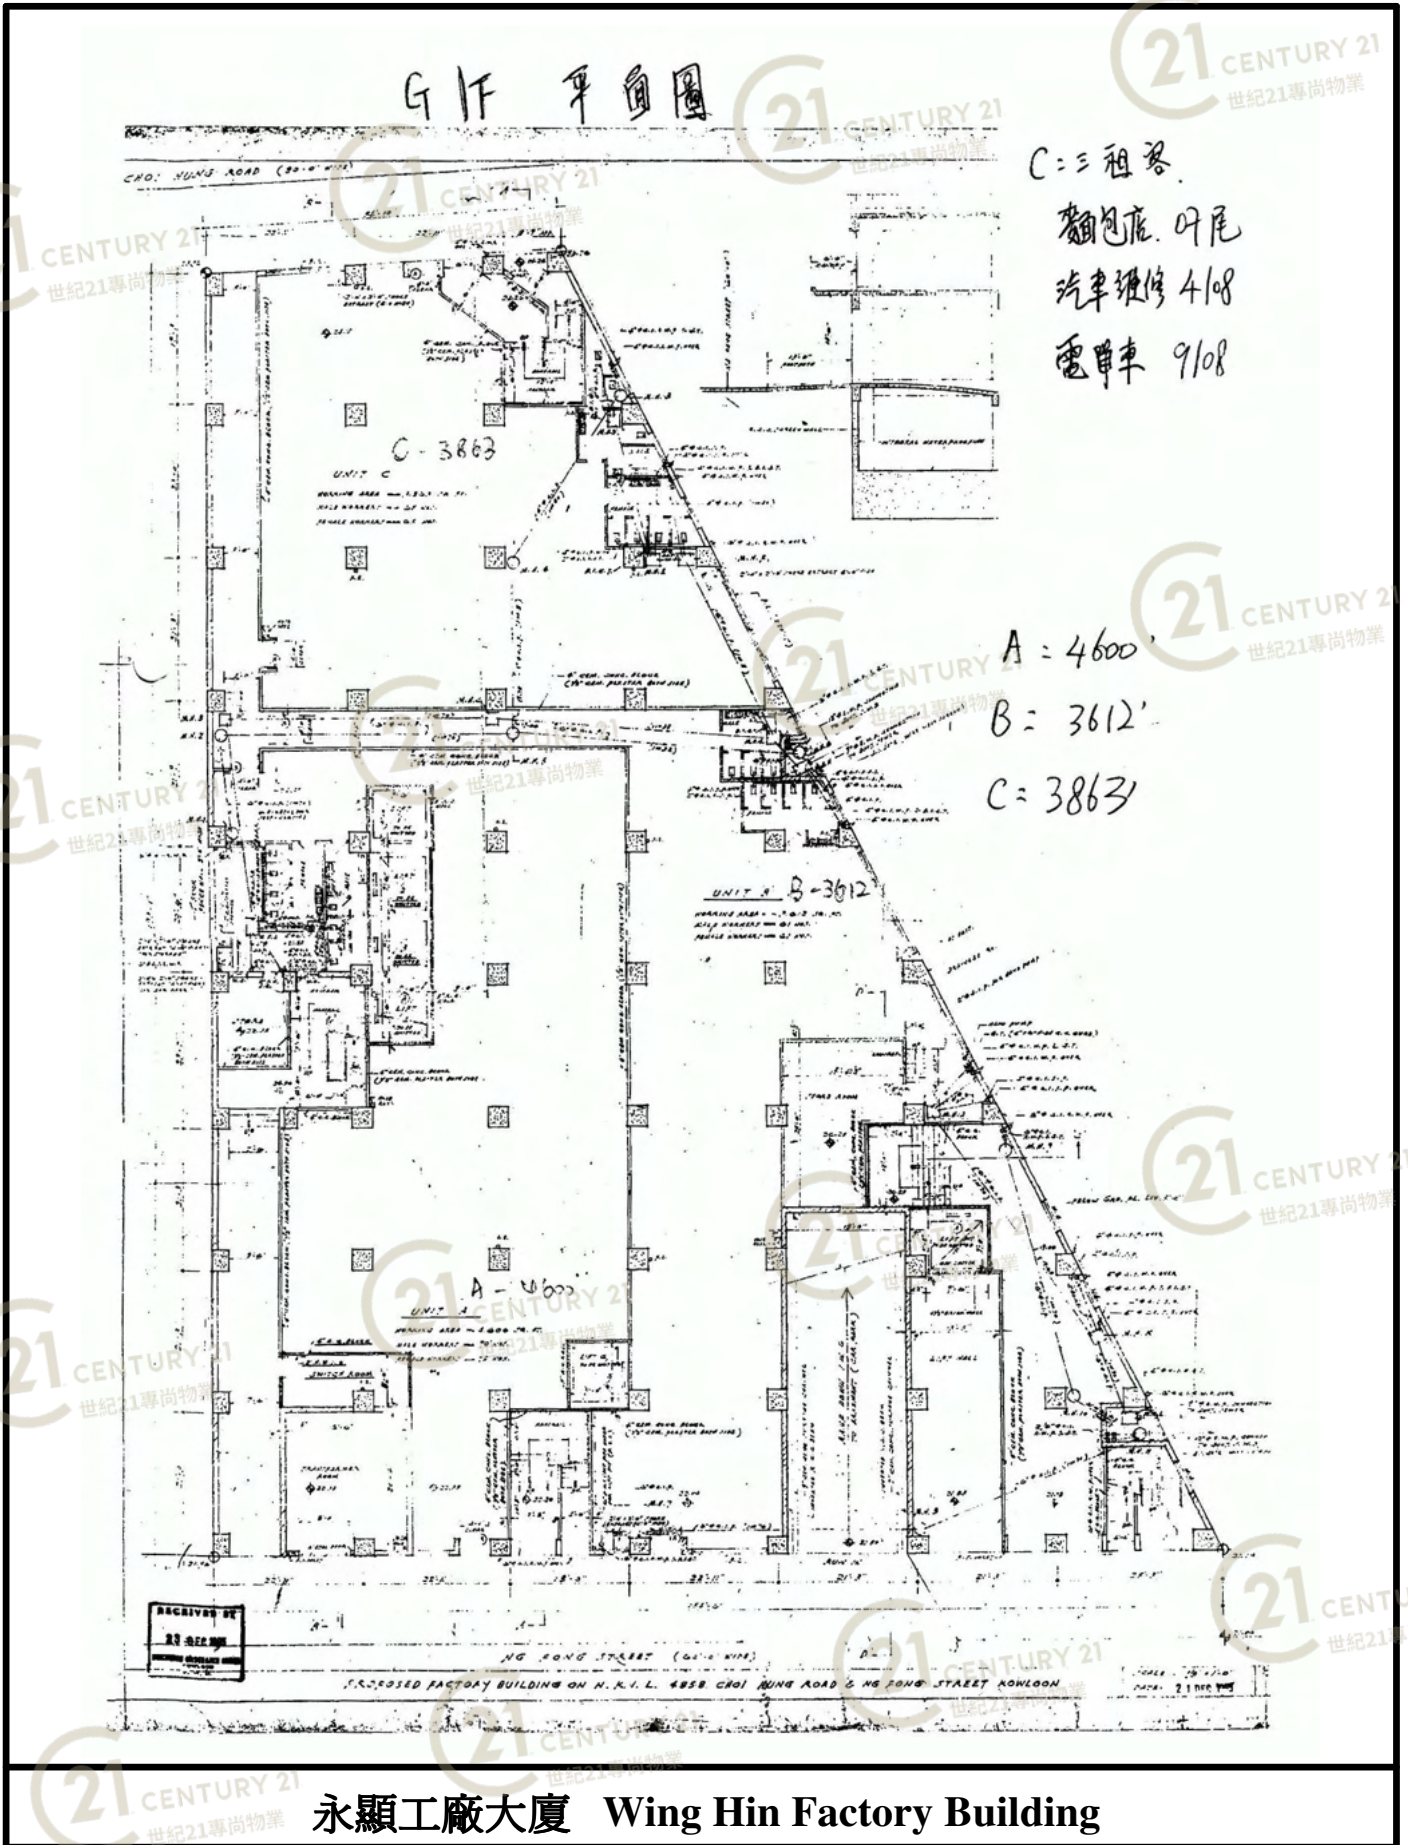

永顯工廠大廈 Wing Hin Factory Building

平面圖

Floor Plan

永顯工廠大廈 Wing Hin Factory Building

NOT TO SCALE, FOR IDENTIFICATION PURPOSE ONLY

圖中所有數據比例，一概只作參考之用