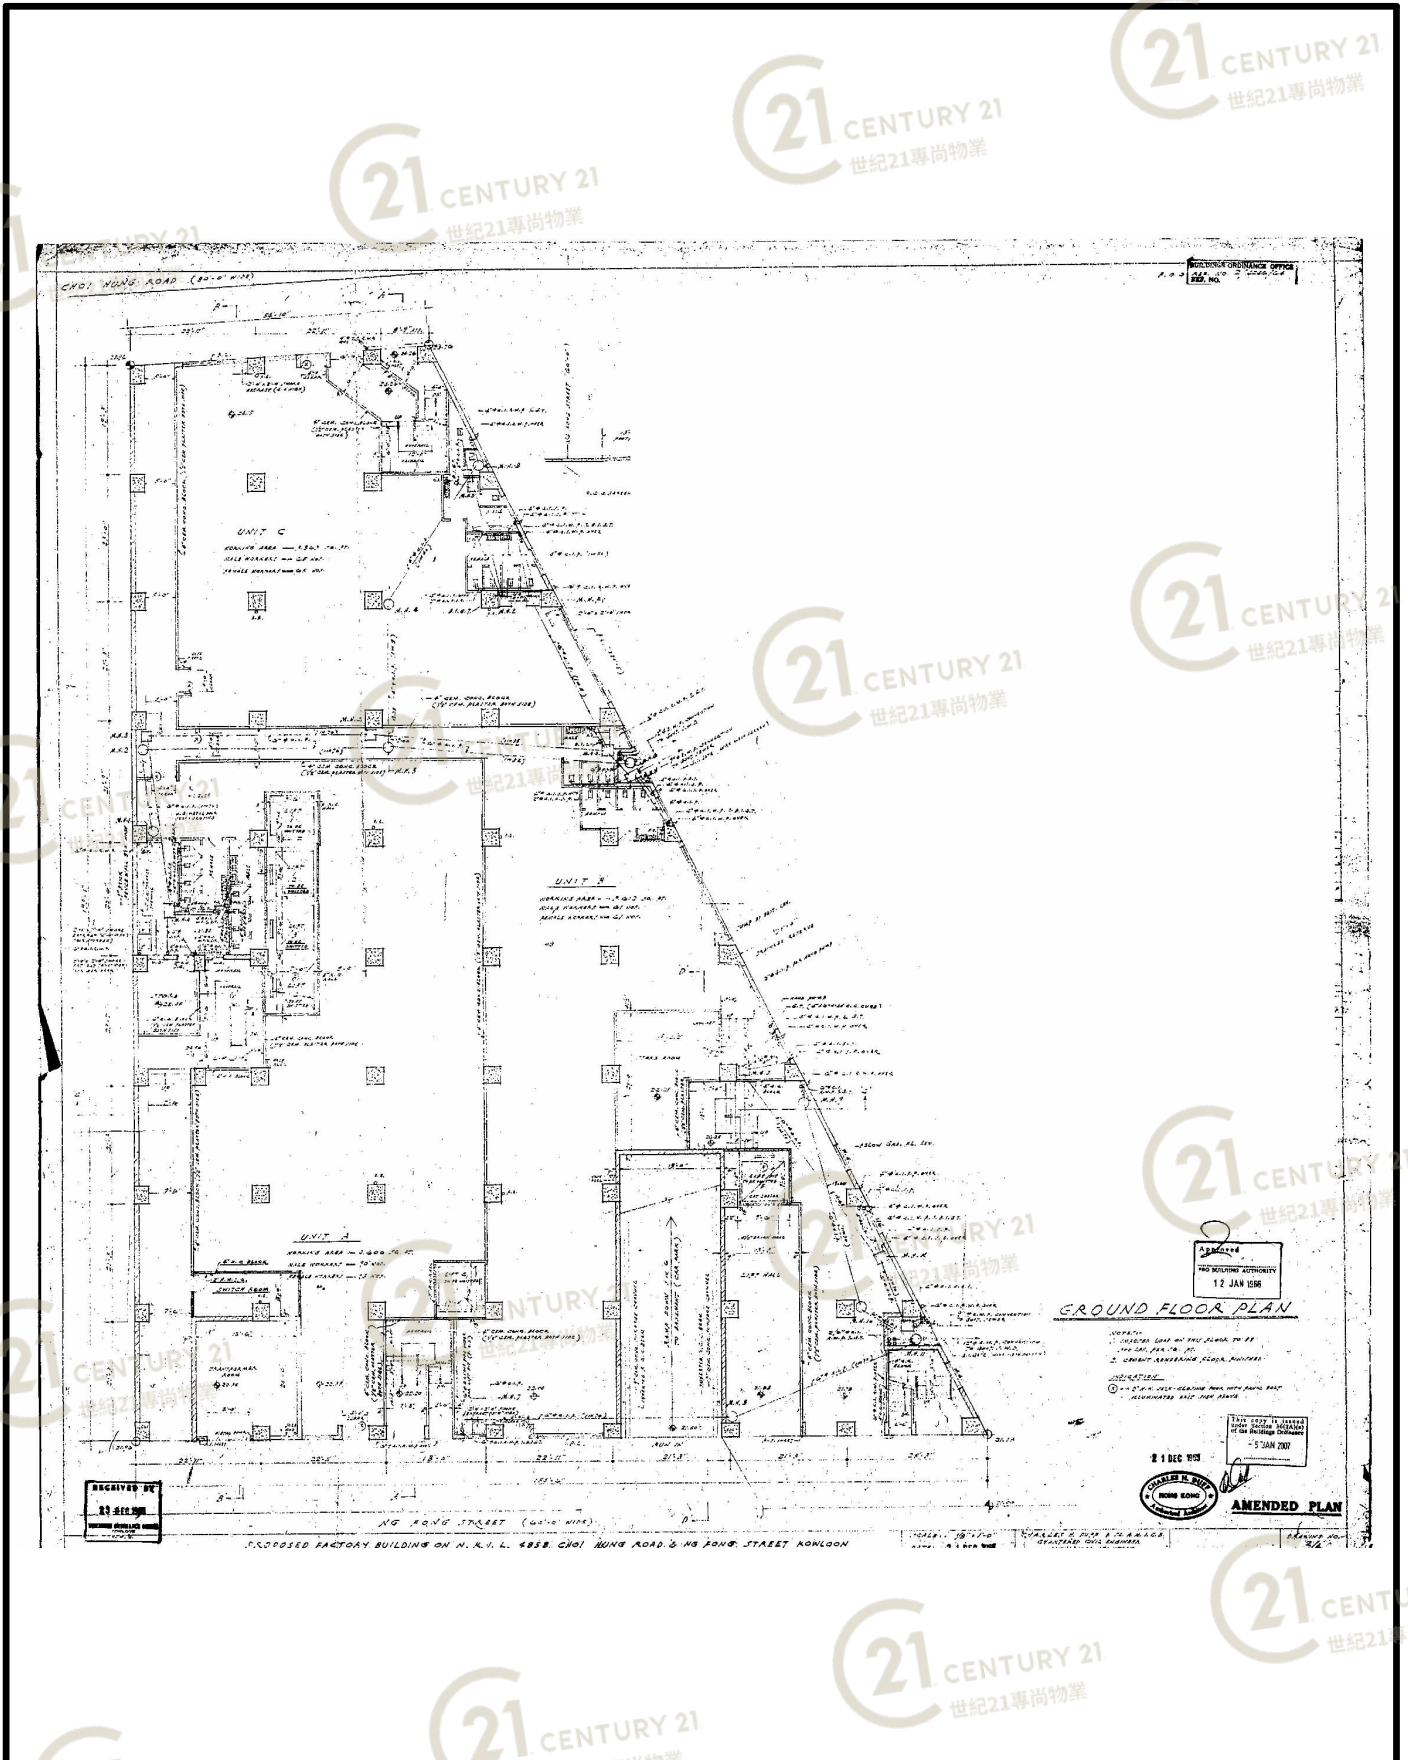

平面圖

Floor Plan

永顯工廠大廈 Wing Hin Factory Building

NOT TO SCALE, FOR IDENTIFICATION PURPOSE ONLY

圖中所有數據比例，一概只作參考之用