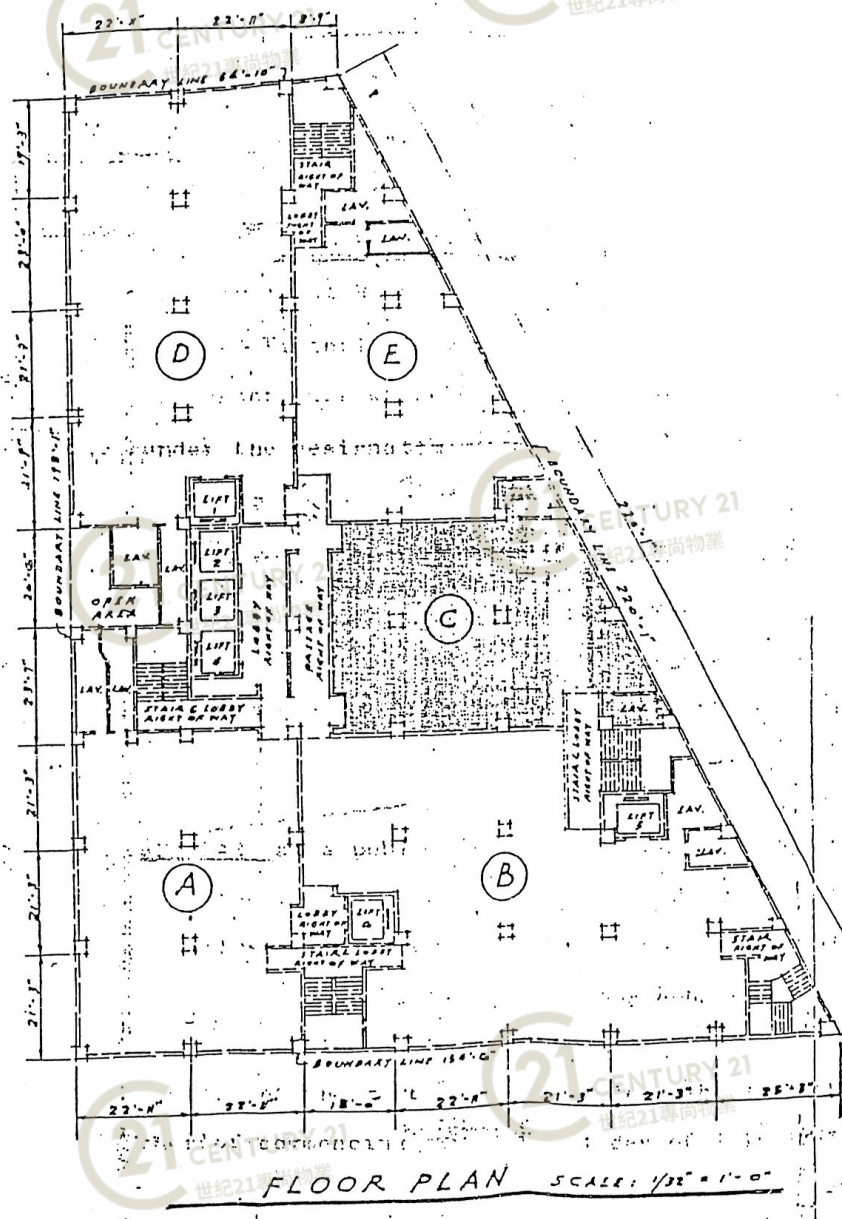

平面圖

Floor Plan

FLOOR PLAN SCALE: 1/32" = 1'-0"

永顯工廠大廈 Wing Hin Factory Building

NOT TO SCALE, FOR IDENTIFICATION PURPOSE ONLY
圖中所有數據比例，一概只作參考之用