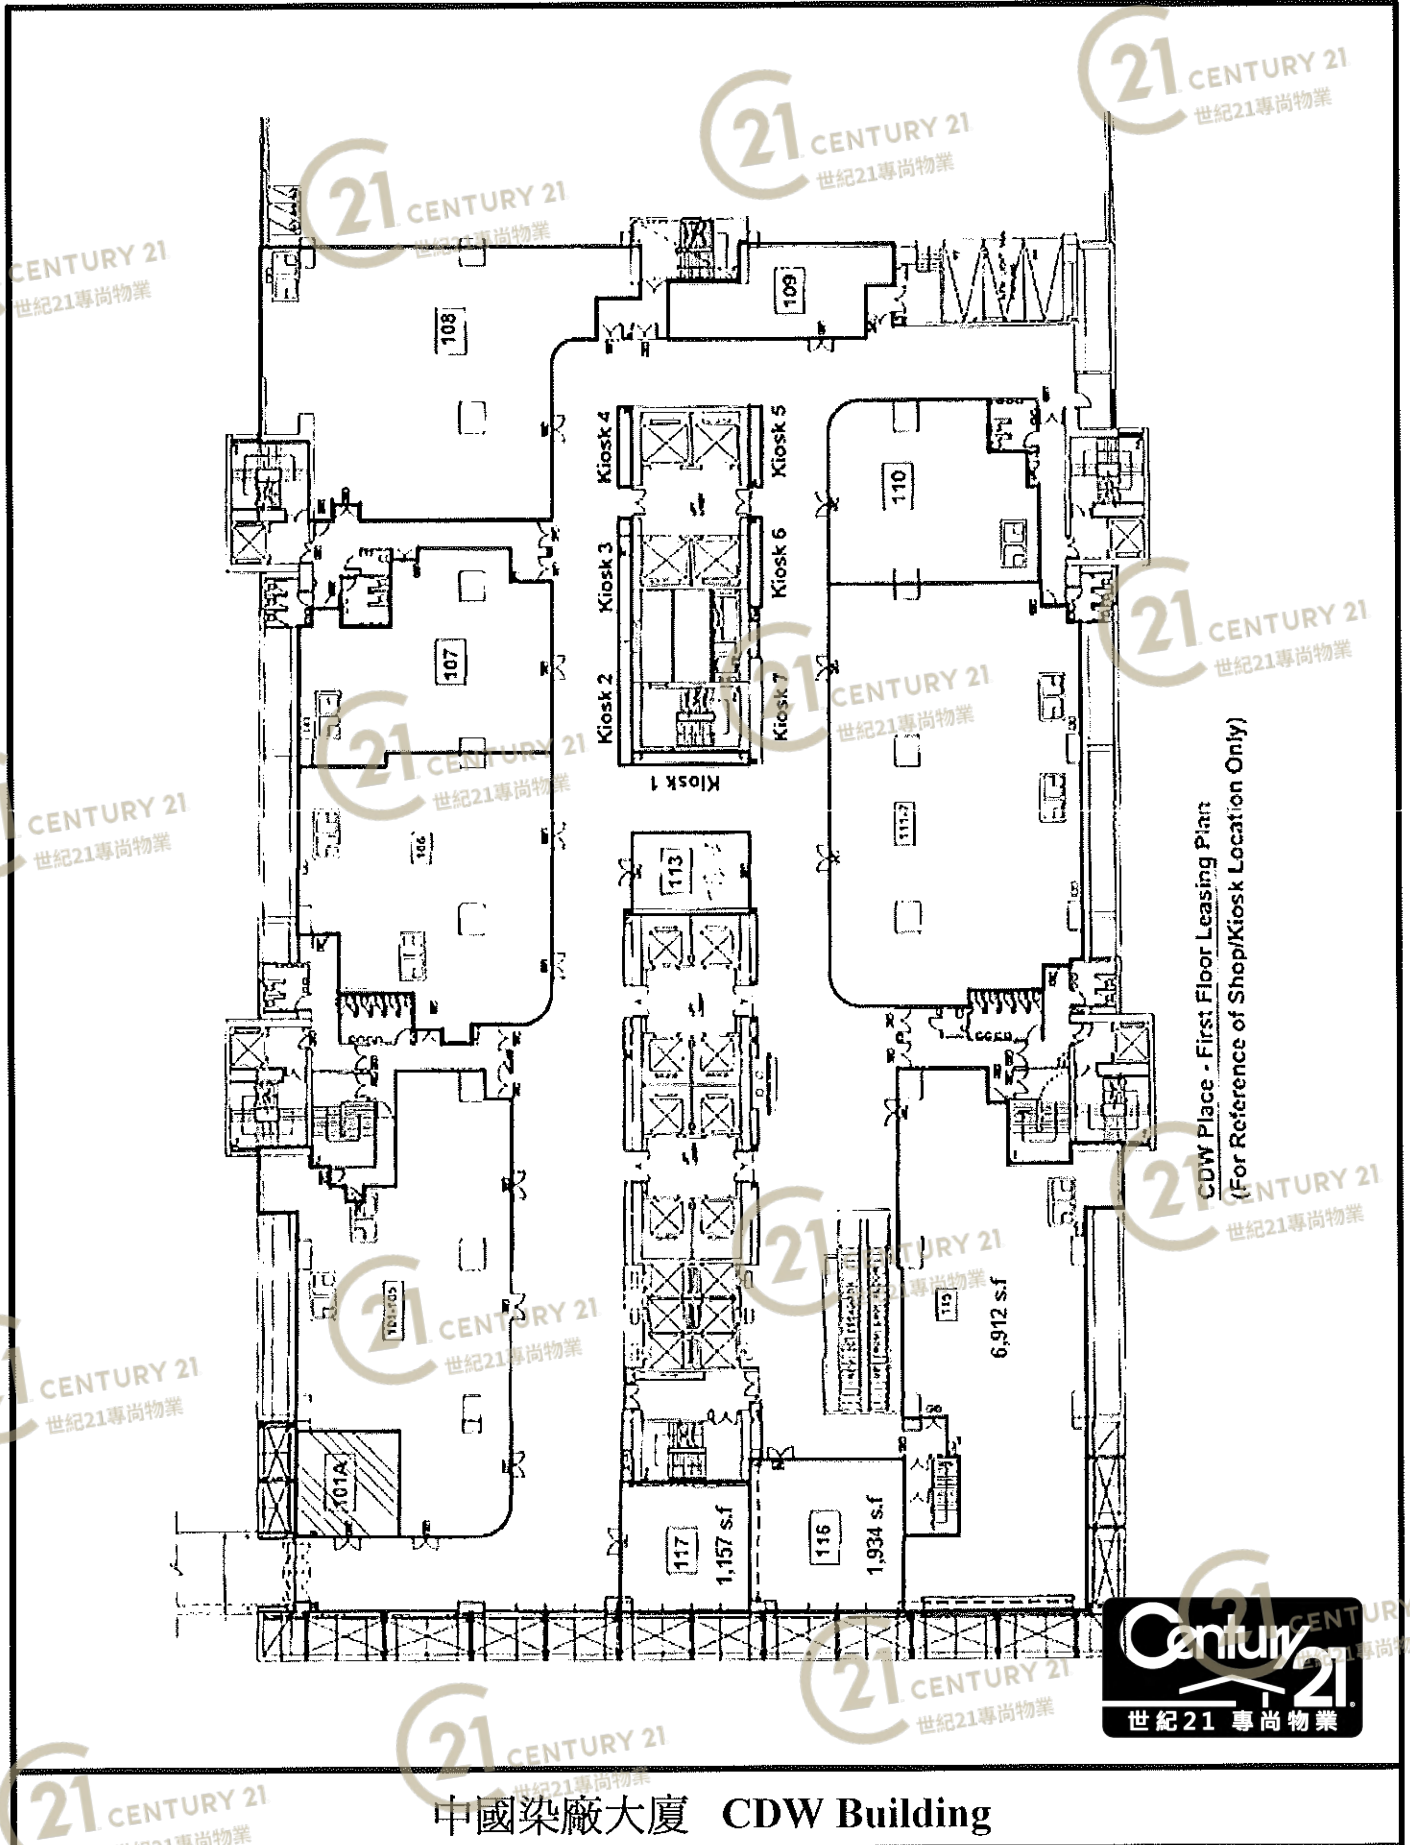

平面圖

Floor Plan

NOT TO SCALE, FOR IDENTIFICATION PURPOSE ONLY

圖中所有數據比例，一概只作參考之用

平面圖

Floor Plan

中國染廠大廈 CDW Building

NOT TO SCALE, FOR IDENTIFICATION PURPOSE ONLY

圖中所有數據比例，一概只作參考之用

平面圖

Floor Plan

NOT TO SCALE, FOR IDENTIFICATION PURPOSE ONLY

圖中所有數據比例，一概只作參考之用

平面圖

Floor Plan

CDW Place - First Floor Leasing Plan
(For Reference of Shop/Kiosk Location Only)