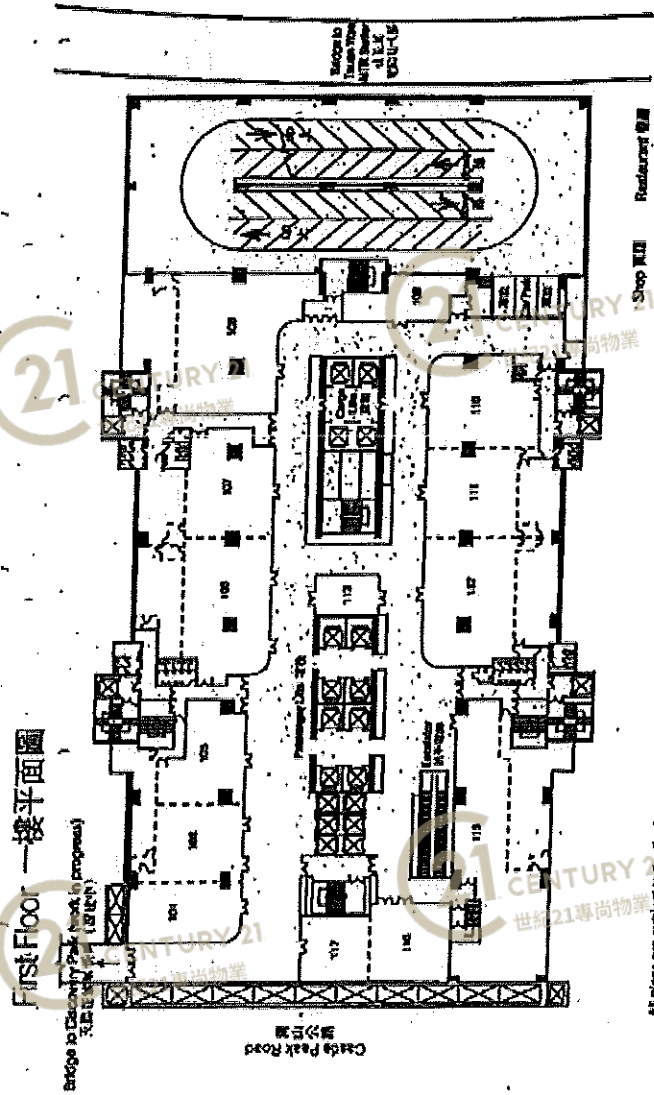

平面圖

Floor Plan

中國染廠大廈 CDW Building

NOT TO SCALE, FOR IDENTIFICATION PURPOSE ONLY

圖中所有數據比例，一概只作參考之用

平面圖

Floor Plan

中國染廠大廈 CDW Building

NOT TO SCALE, FOR IDENTIFICATION PURPOSE ONLY

圖中所有數據比例，一概只作參考之用

平面圖

Floor Plan

Typical Floor Plan, Unit C, 10/F
 CDW Building, 388 Castle Peak Road, Tsuen Wan, N.T.
 (For Identification Only)

中國染廠大廈 CDW Building

NOT TO SCALE, FOR IDENTIFICATION PURPOSE ONLY
 圖中所有數據比例，一概只作參考之用

平面圖

Floor Plan

NOT TO SCALE, FOR IDENTIFICATION PURPOSE ONLY

圖中所有數據比例，一概只作參考之用

平面圖

Floor Plan

NOT TO SCALE, FOR IDENTIFICATION PURPOSE ONLY

圖中所有數據比例，一概只作參考之用

平面圖

Floor Plan

中國染廠大廈 CDW Building

NOT TO SCALE, FOR IDENTIFICATION PURPOSE ONLY

圖中所有數據比例，一概只作參考之用

平面圖

Floor Plan