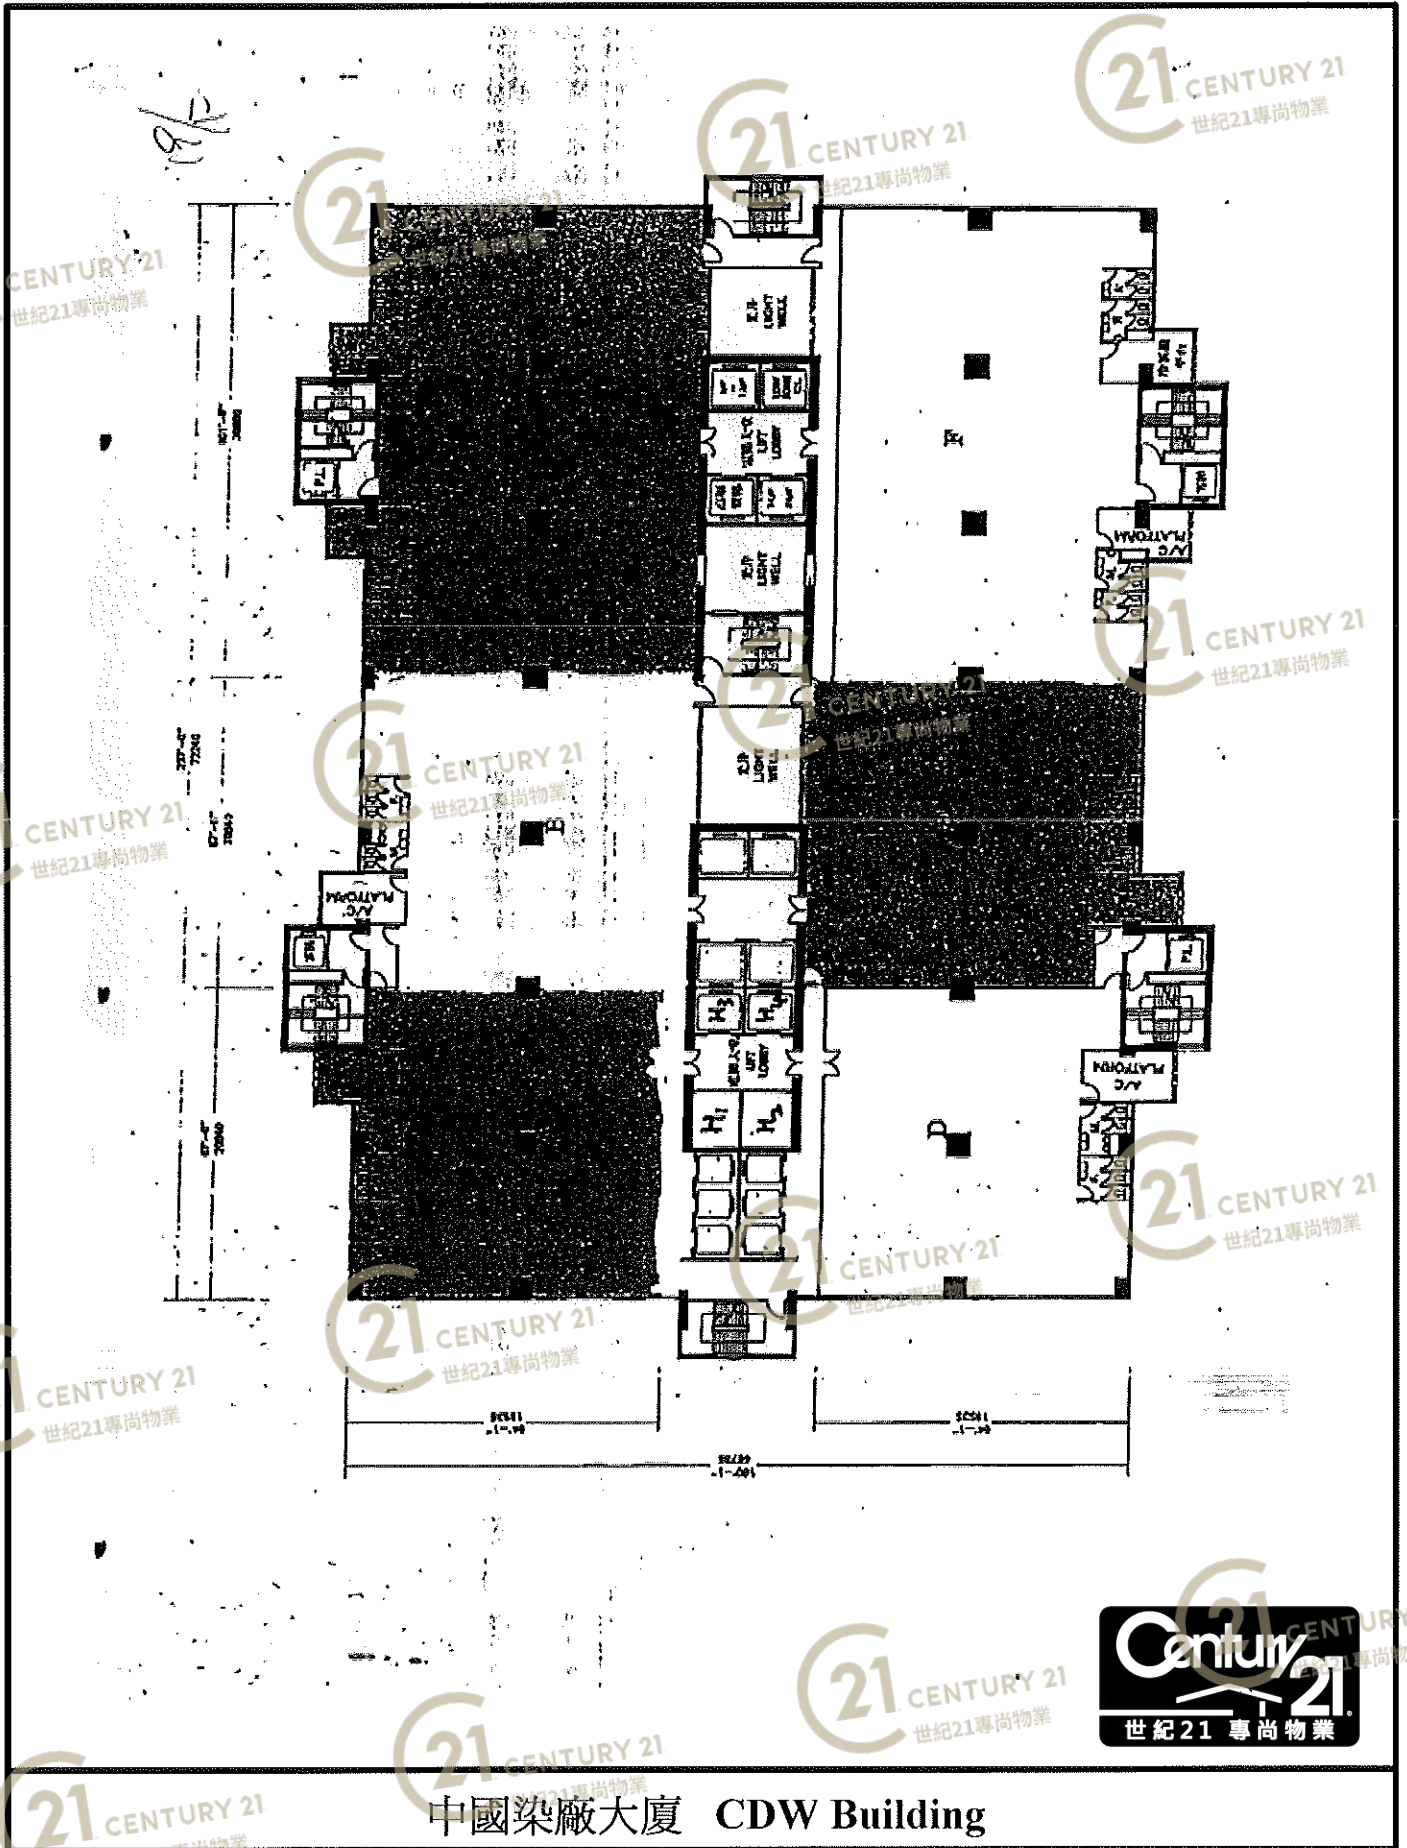

平面圖

Floor Plan

NOT TO SCALE, FOR IDENTIFICATION PURPOSE ONLY

圖中所有數據比例，一概只作參考之用

平面圖

Floor Plan

中國染廠大廈 CDW Building

NOT TO SCALE, FOR IDENTIFICATION PURPOSE ONLY

圖中所有數據比例，一概只作參考之用

平面圖

Floor Plan

NOT TO SCALE, FOR IDENTIFICATION PURPOSE ONLY

圖中所有數據比例，一概只作參考之用

平面圖

Floor Plan

CDW Place - First Floor Leasing Plan
(For Reference of Shop/Kiosk Location Only)