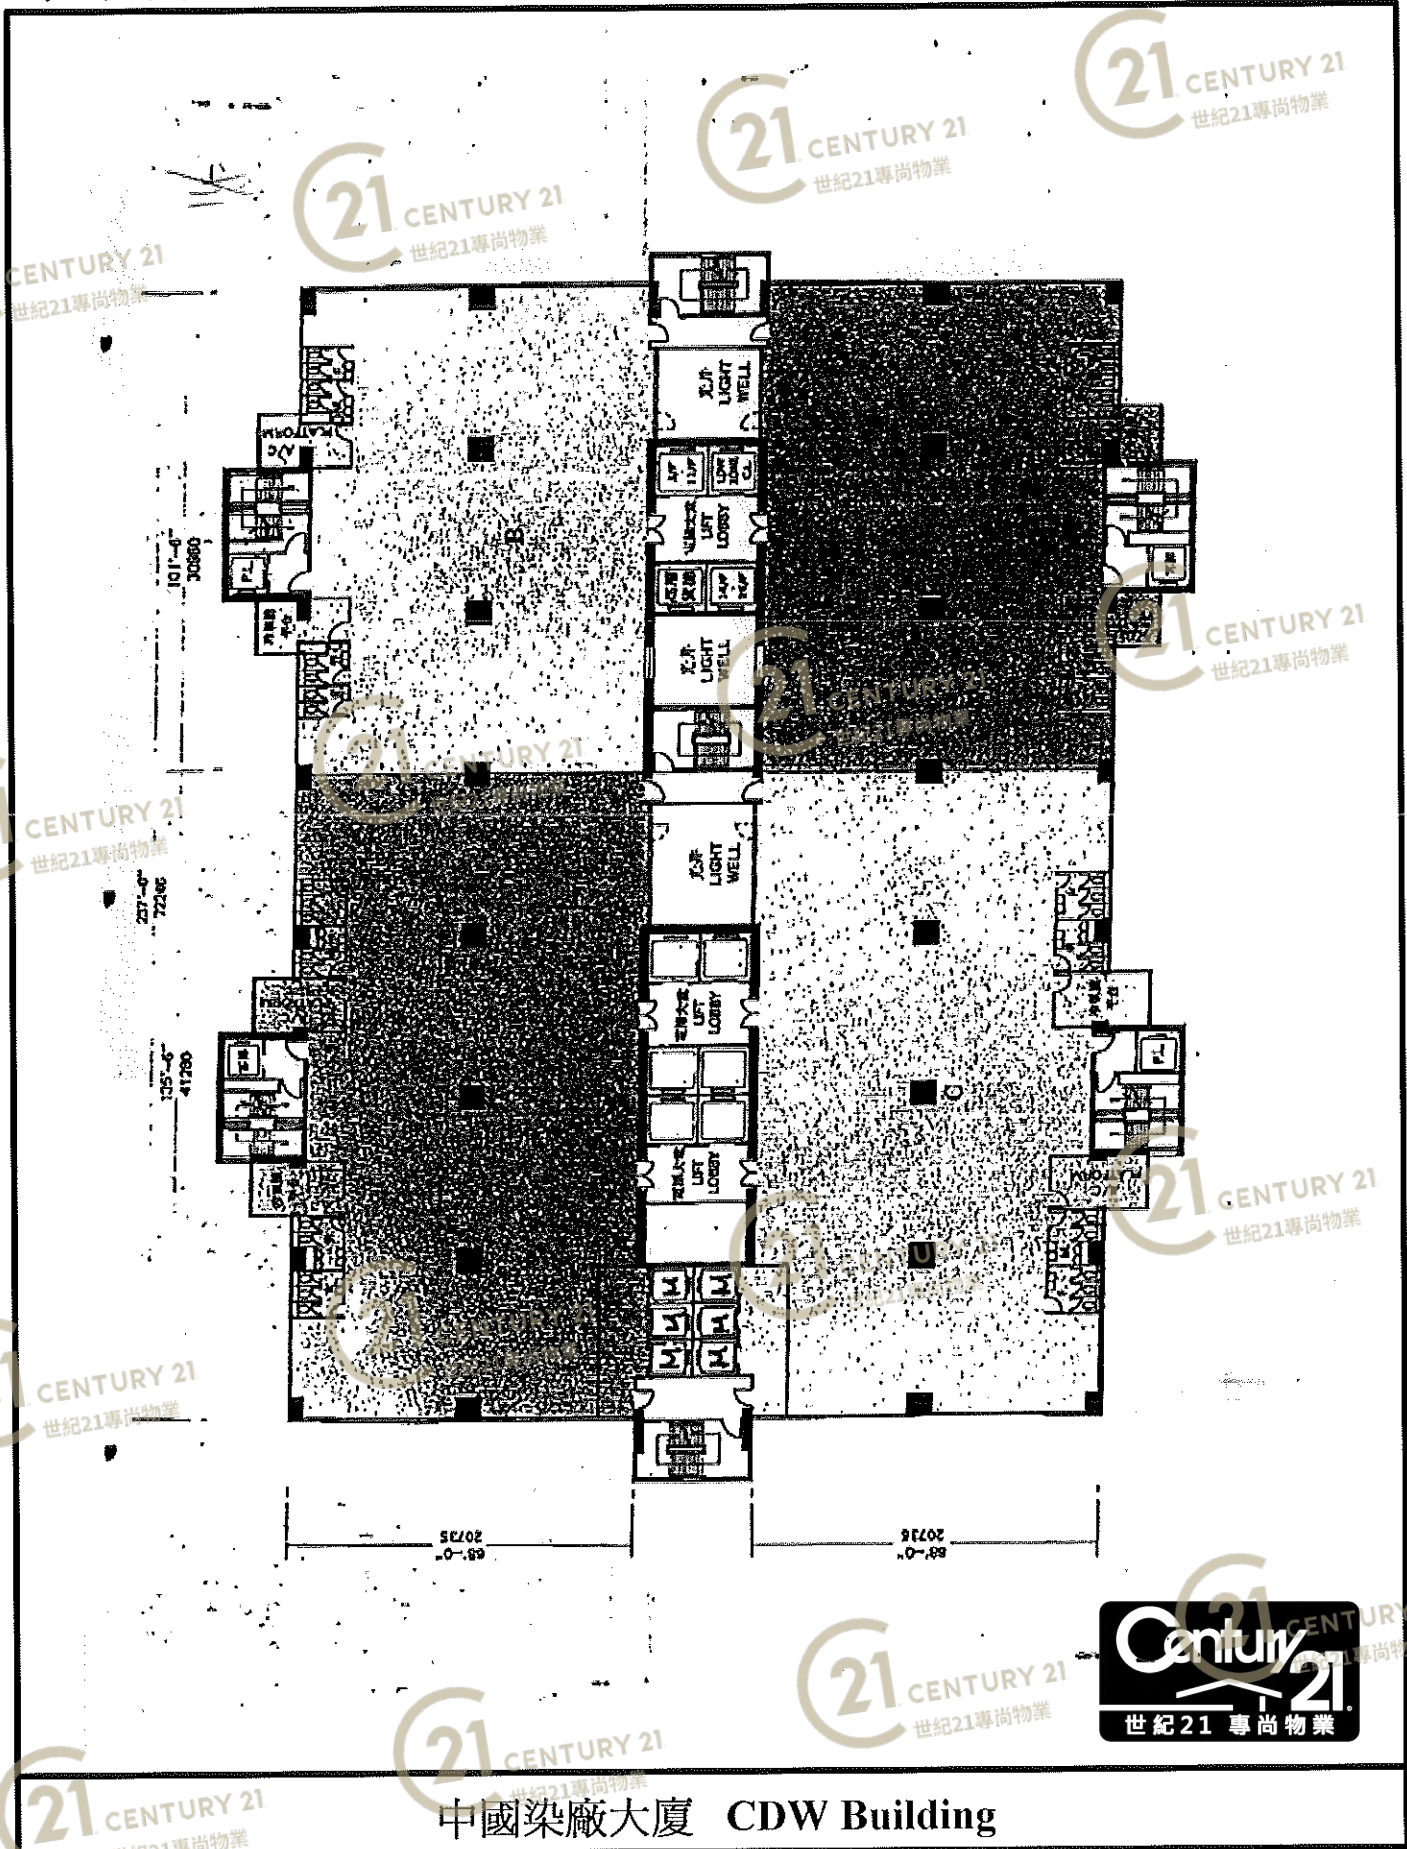

平面圖

Floor Plan

NOT TO SCALE, FOR IDENTIFICATION PURPOSE ONLY

圖中所有數據比例，一概只作參考之用