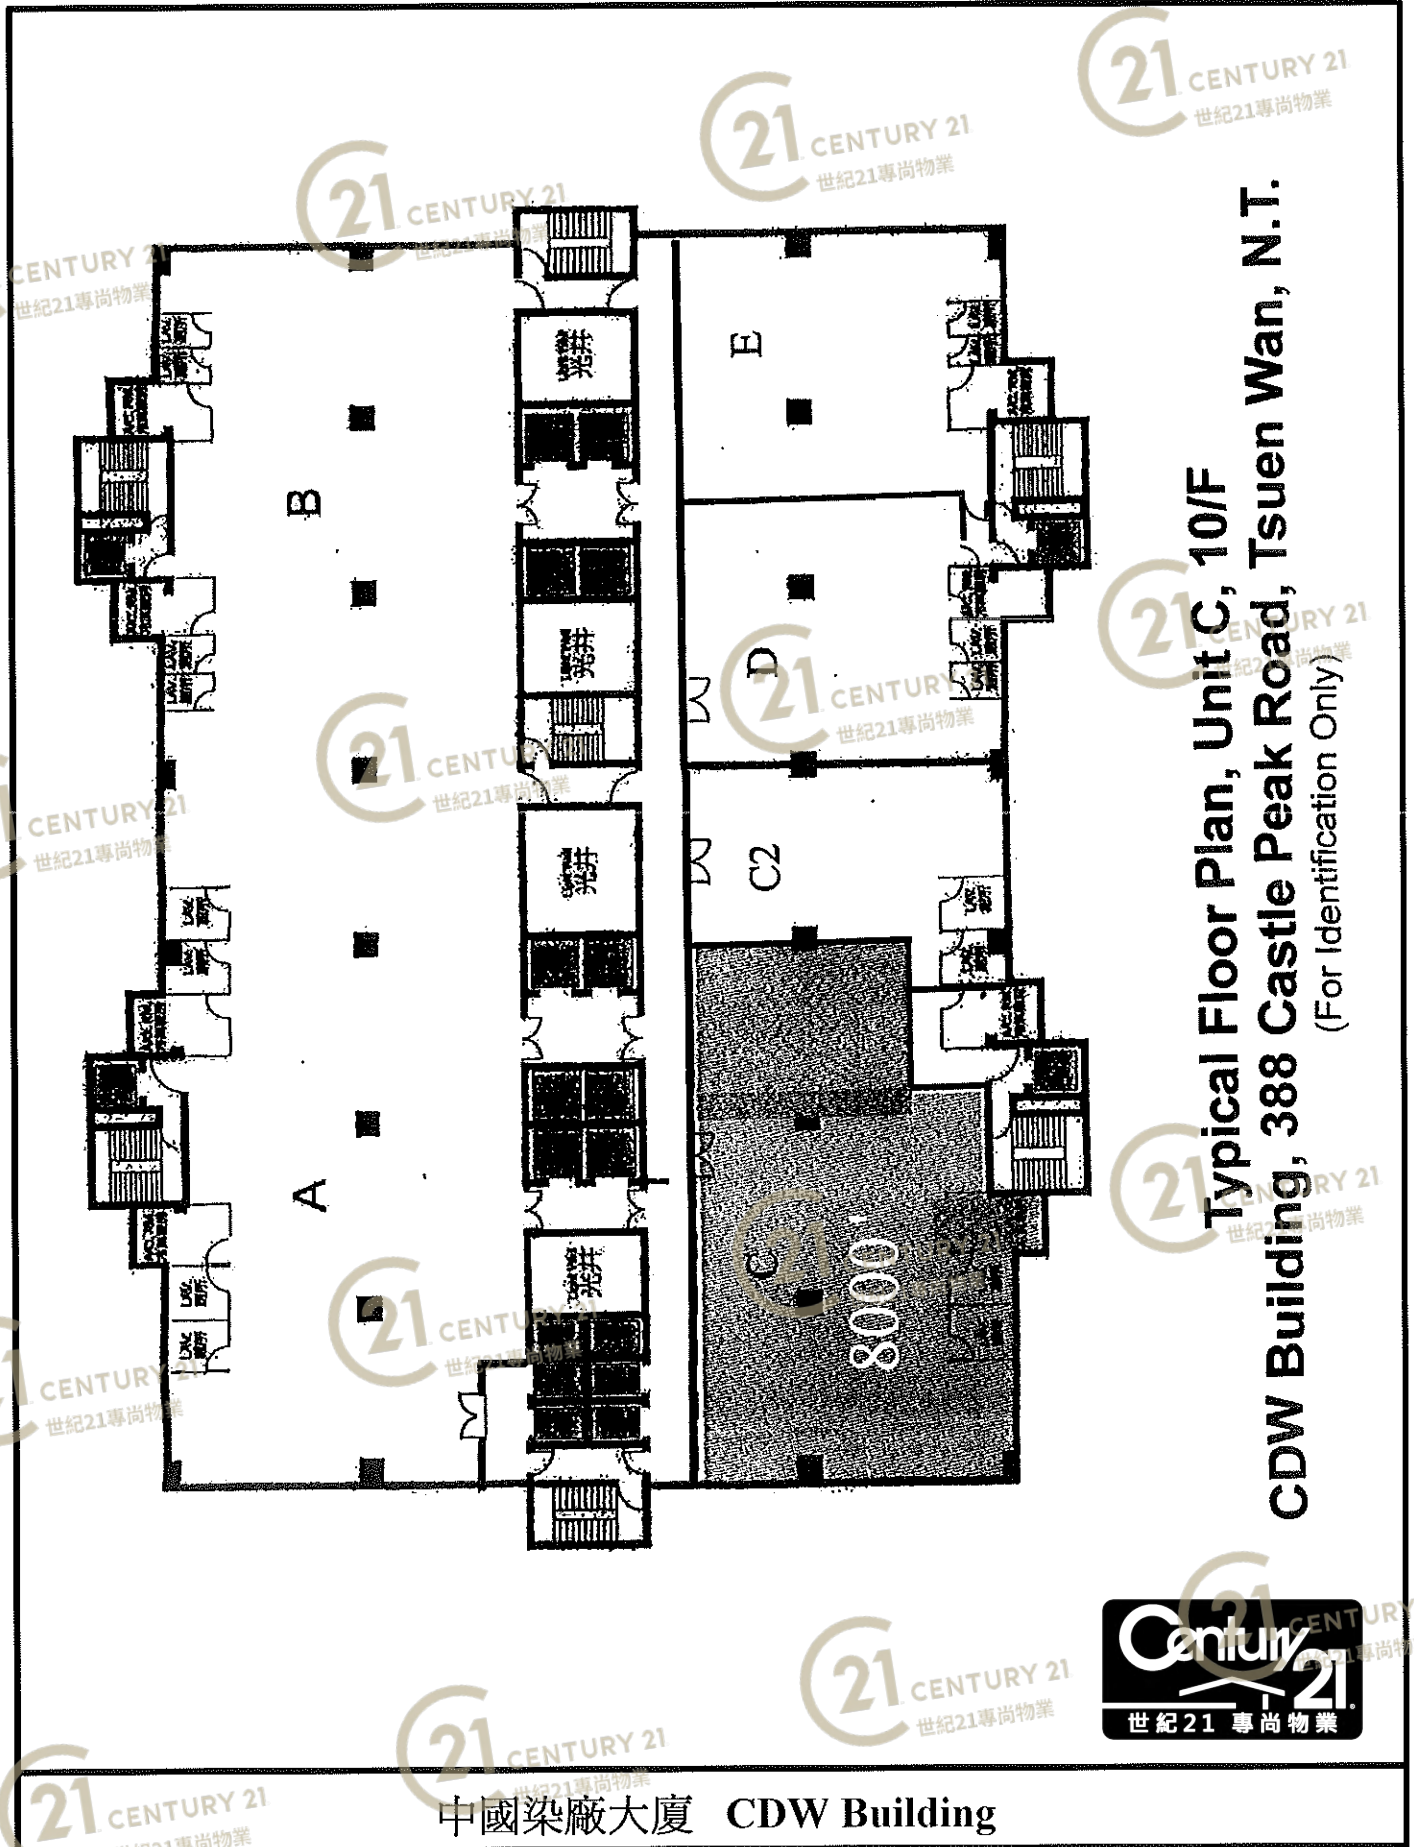

平面圖

Floor Plan

中國染廠大廈 CDW Building

NOT TO SCALE, FOR IDENTIFICATION PURPOSE ONLY

圖中所有數據比例，一概只作參考之用

平面圖

Floor Plan

中國染廠大廈 CDW Building

NOT TO SCALE, FOR IDENTIFICATION PURPOSE ONLY

圖中所有數據比例，一概只作參考之用

平面圖

Floor Plan

Typical Floor Plan, Unit C, 10/F
 CDW Building, 388 Castle Peak Road, Tsuen Wan, N.T.
 (For Identification Only)

中國染廠大廈 CDW Building