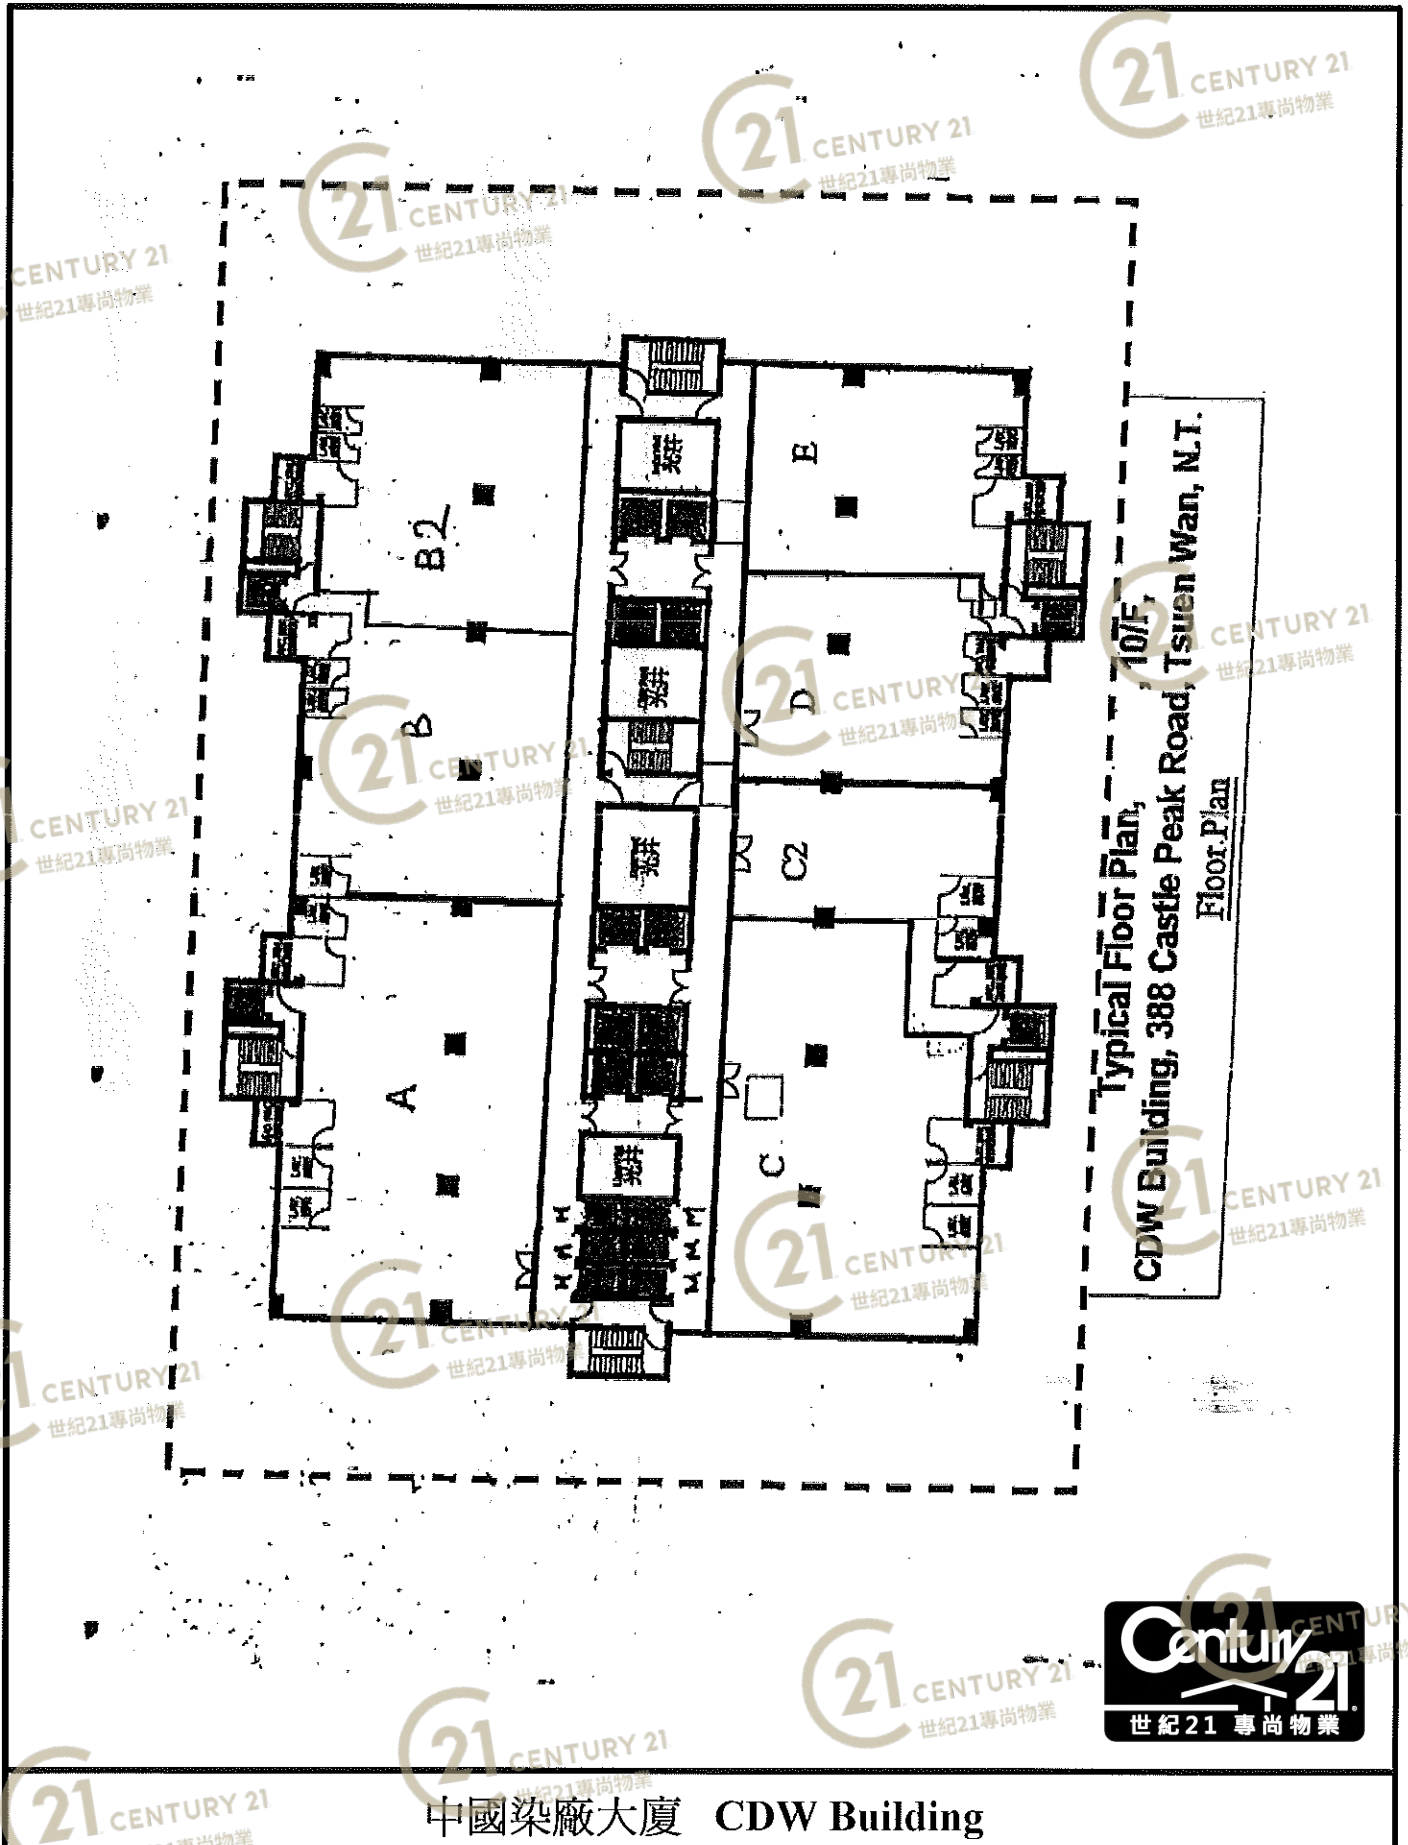

平面圖

Floor Plan

中國染廠大廈 CDW Building

NOT TO SCALE, FOR IDENTIFICATION PURPOSE ONLY

圖中所有數據比例，一概只作參考之用

平面圖

Floor Plan

中國染廠大廈 CDW Building

NOT TO SCALE, FOR IDENTIFICATION PURPOSE ONLY

圖中所有數據比例，一概只作參考之用

平面圖

Floor Plan

Typical Floor Plan, Unit C, 10/F
 CDW Building, 388 Castle Peak Road, Tsuen Wan, N.T.
 (For Identification Only)

中國染廠大廈 CDW Building