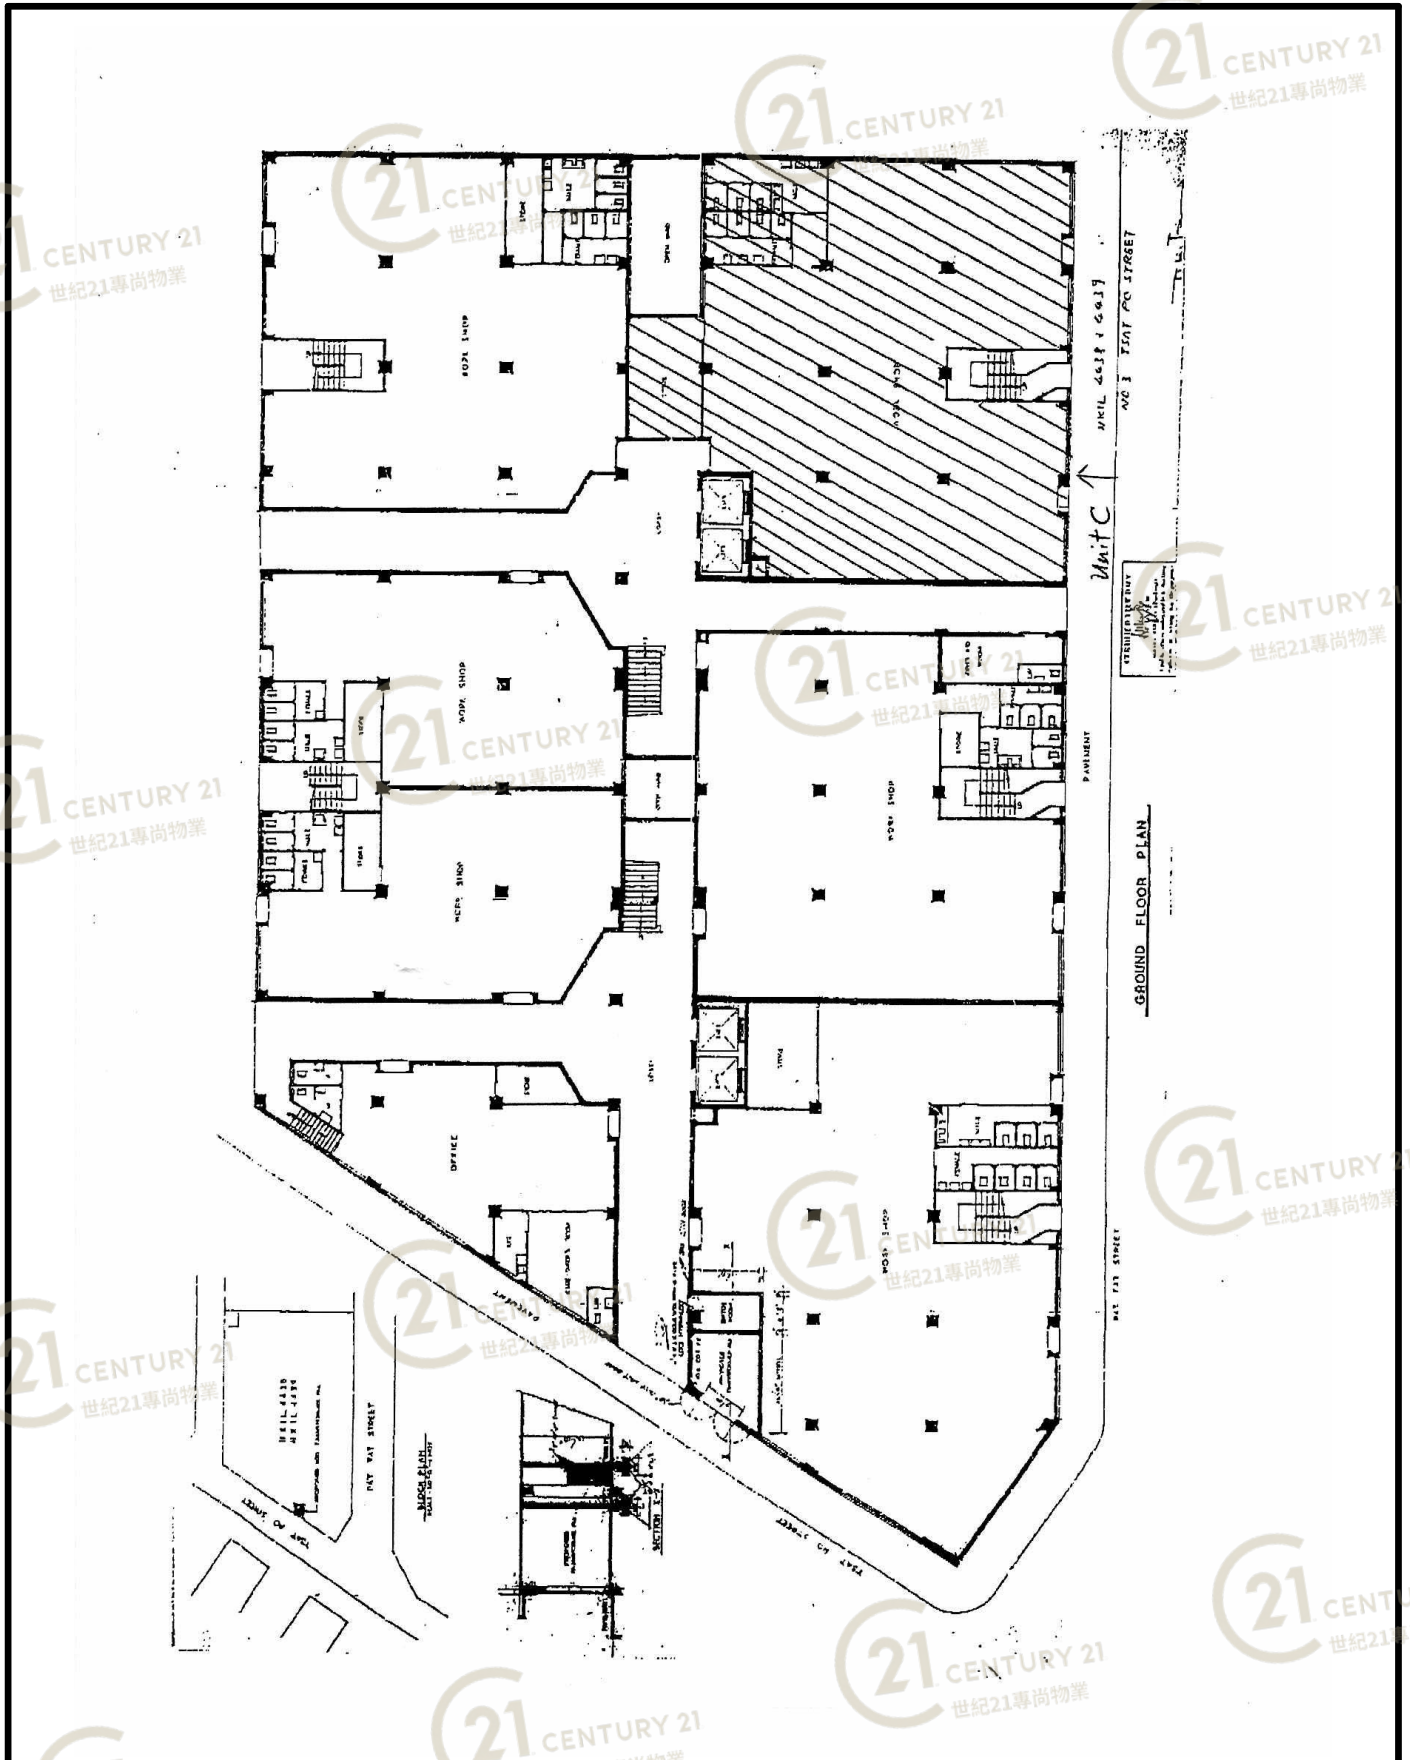

NOT TO SCALE, FOR IDENTIFICATION PURPOSE ONLY

圖中所有數據比例，一概只作參考之用

平面圖

Floor Plan

Flat I, 5th Floor, Chin Fat Factory Building,
3 Tsat Po Street, San Po Kong, Kowloon

振發工廠大廈 Chin Fat Factory Building

NOT TO SCALE, FOR IDENTIFICATION PURPOSE ONLY

圖中所有數據比例，一概只作參考之用

平面圖

Floor Plan

振發工廠大廈 Chin Fat Factory Building

NOT TO SCALE, FOR IDENTIFICATION PURPOSE ONLY

圖中所有數據比例，一概只作參考之用

平面圖

Floor Plan

NOT TO SCALE, FOR IDENTIFICATION PURPOSE ONLY

圖中所有數據比例，一概只作參考之用

平面圖

Floor Plan

NOT TO SCALE, FOR IDENTIFICATION PURPOSE ONLY

圖中所有數據比例，一概只作參考之用

平面圖

Floor Plan

振發工廠大廈 Chin Fat Factory Building

NOT TO SCALE, FOR IDENTIFICATION PURPOSE ONLY

圖中所有數據比例，一概只作參考之用

平面圖

Floor Plan

振發工廠大廈 Chin Fat Factory Building

NOT TO SCALE, FOR IDENTIFICATION PURPOSE ONLY

圖中所有數據比例，一概只作參考之用