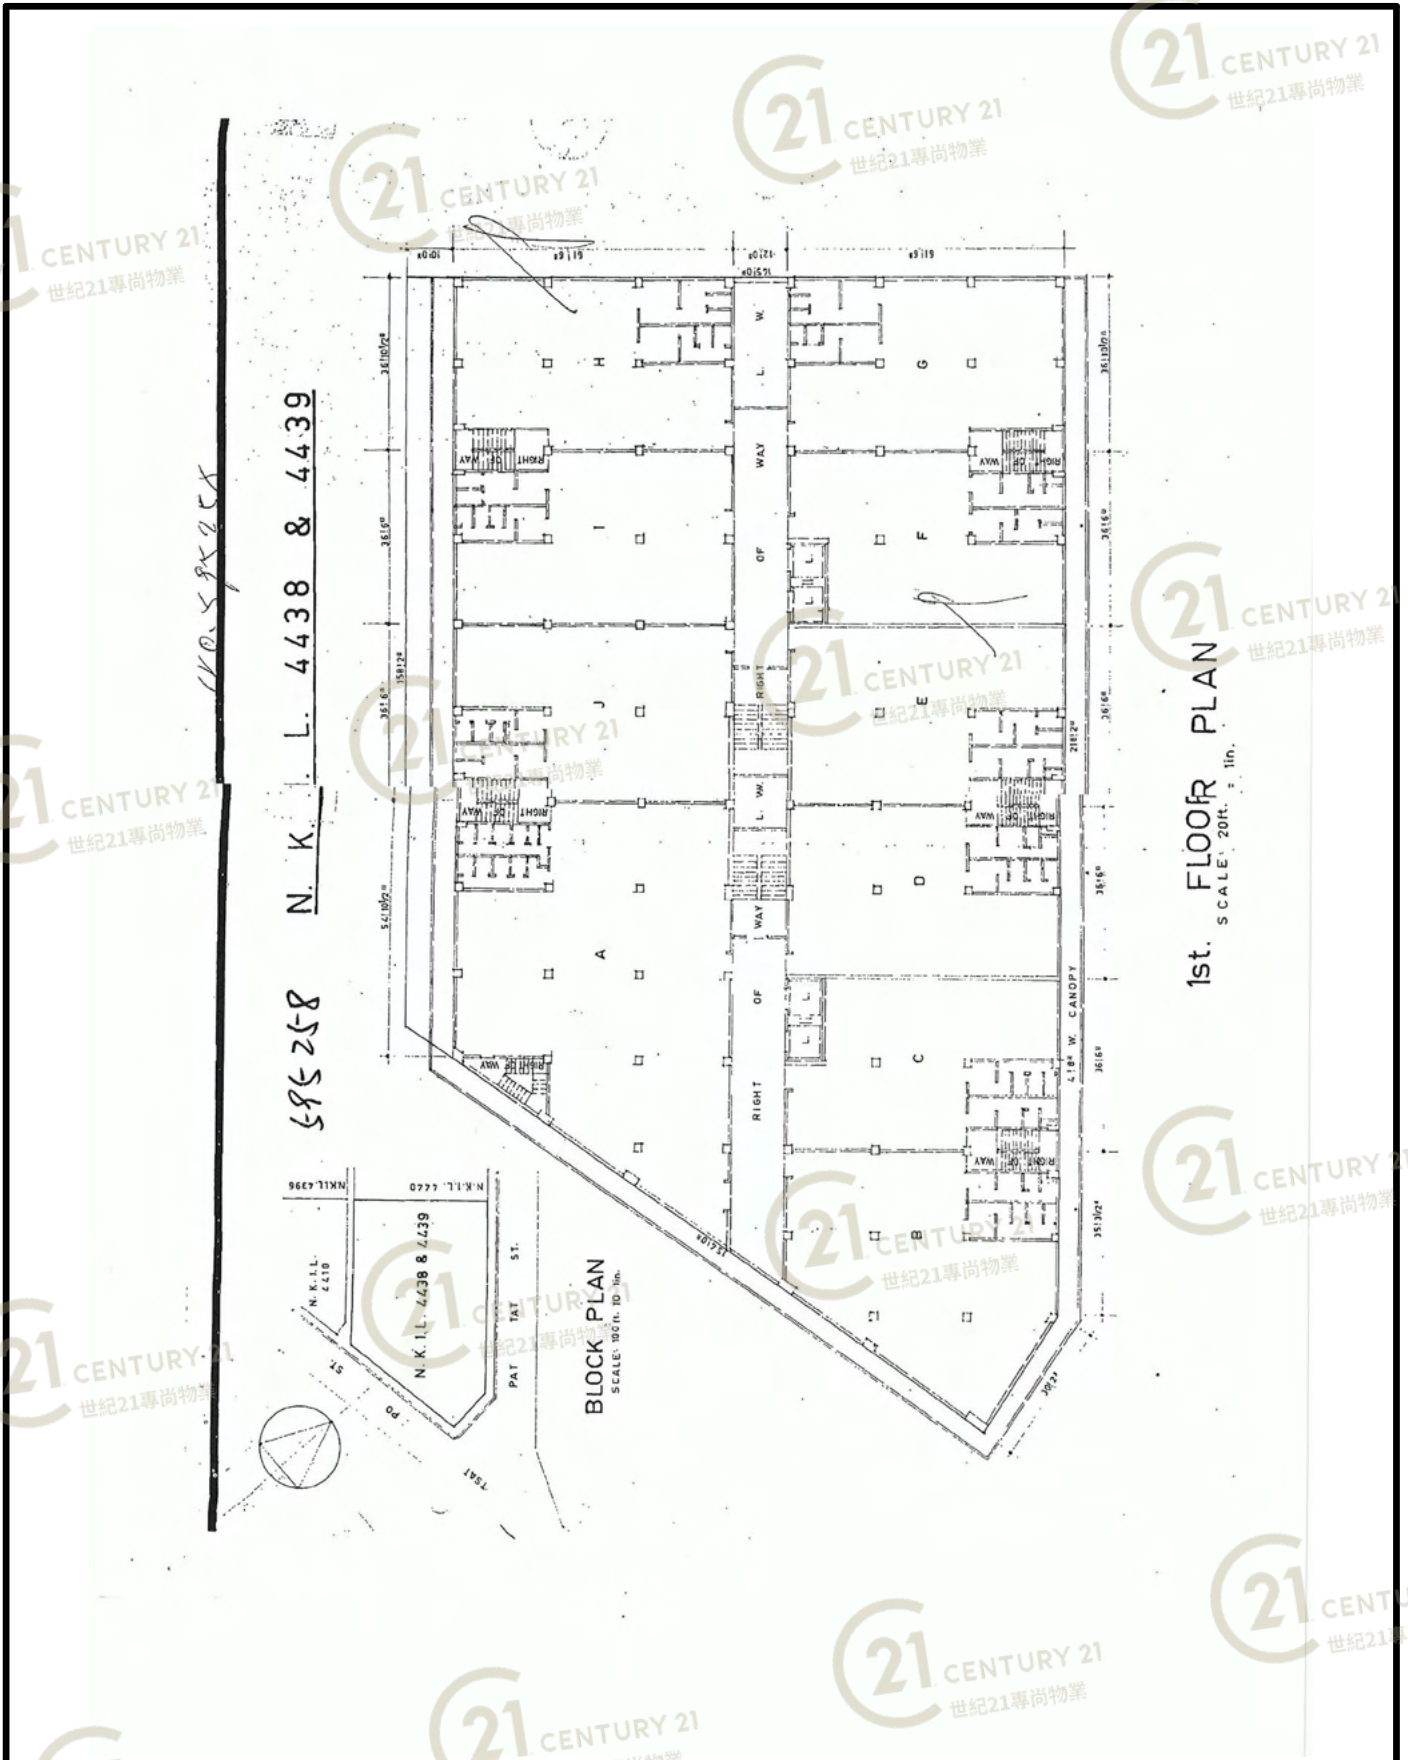

平面圖

Floor Plan

振發工廠大廈 Chin Fat Factory Building

NOT TO SCALE, FOR IDENTIFICATION PURPOSE ONLY

圖中所有數據比例，一概只作參考之用

平面圖

Floor Plan

振發工廠大廈 Chin Fat Factory Building

NOT TO SCALE, FOR IDENTIFICATION PURPOSE ONLY

圖中所有數據比例，一概只作參考之用

平面圖

Floor Plan

Flat I, 5th Floor, Chin Fat Factory Building,
3 Tsat Po Street, San Po Kong, Kowloon

振發工廠大廈 Chin Fat Factory Building

NOT TO SCALE, FOR IDENTIFICATION PURPOSE ONLY

圖中所有數據比例，一概只作參考之用

平面圖

Floor Plan

振發工廠大廈 Chin Fat Factory Building

NOT TO SCALE, FOR IDENTIFICATION PURPOSE ONLY

圖中所有數據比例，一概只作參考之用

平面圖

Floor Plan

振發工廠大廈 Chin Fat Factory Building

NOT TO SCALE, FOR IDENTIFICATION PURPOSE ONLY

圖中所有數據比例，一概只作參考之用

平面圖

Floor Plan

振發工廠大廈 Chin Fat Factory Building

NOT TO SCALE, FOR IDENTIFICATION PURPOSE ONLY

圖中所有數據比例，一概只作參考之用