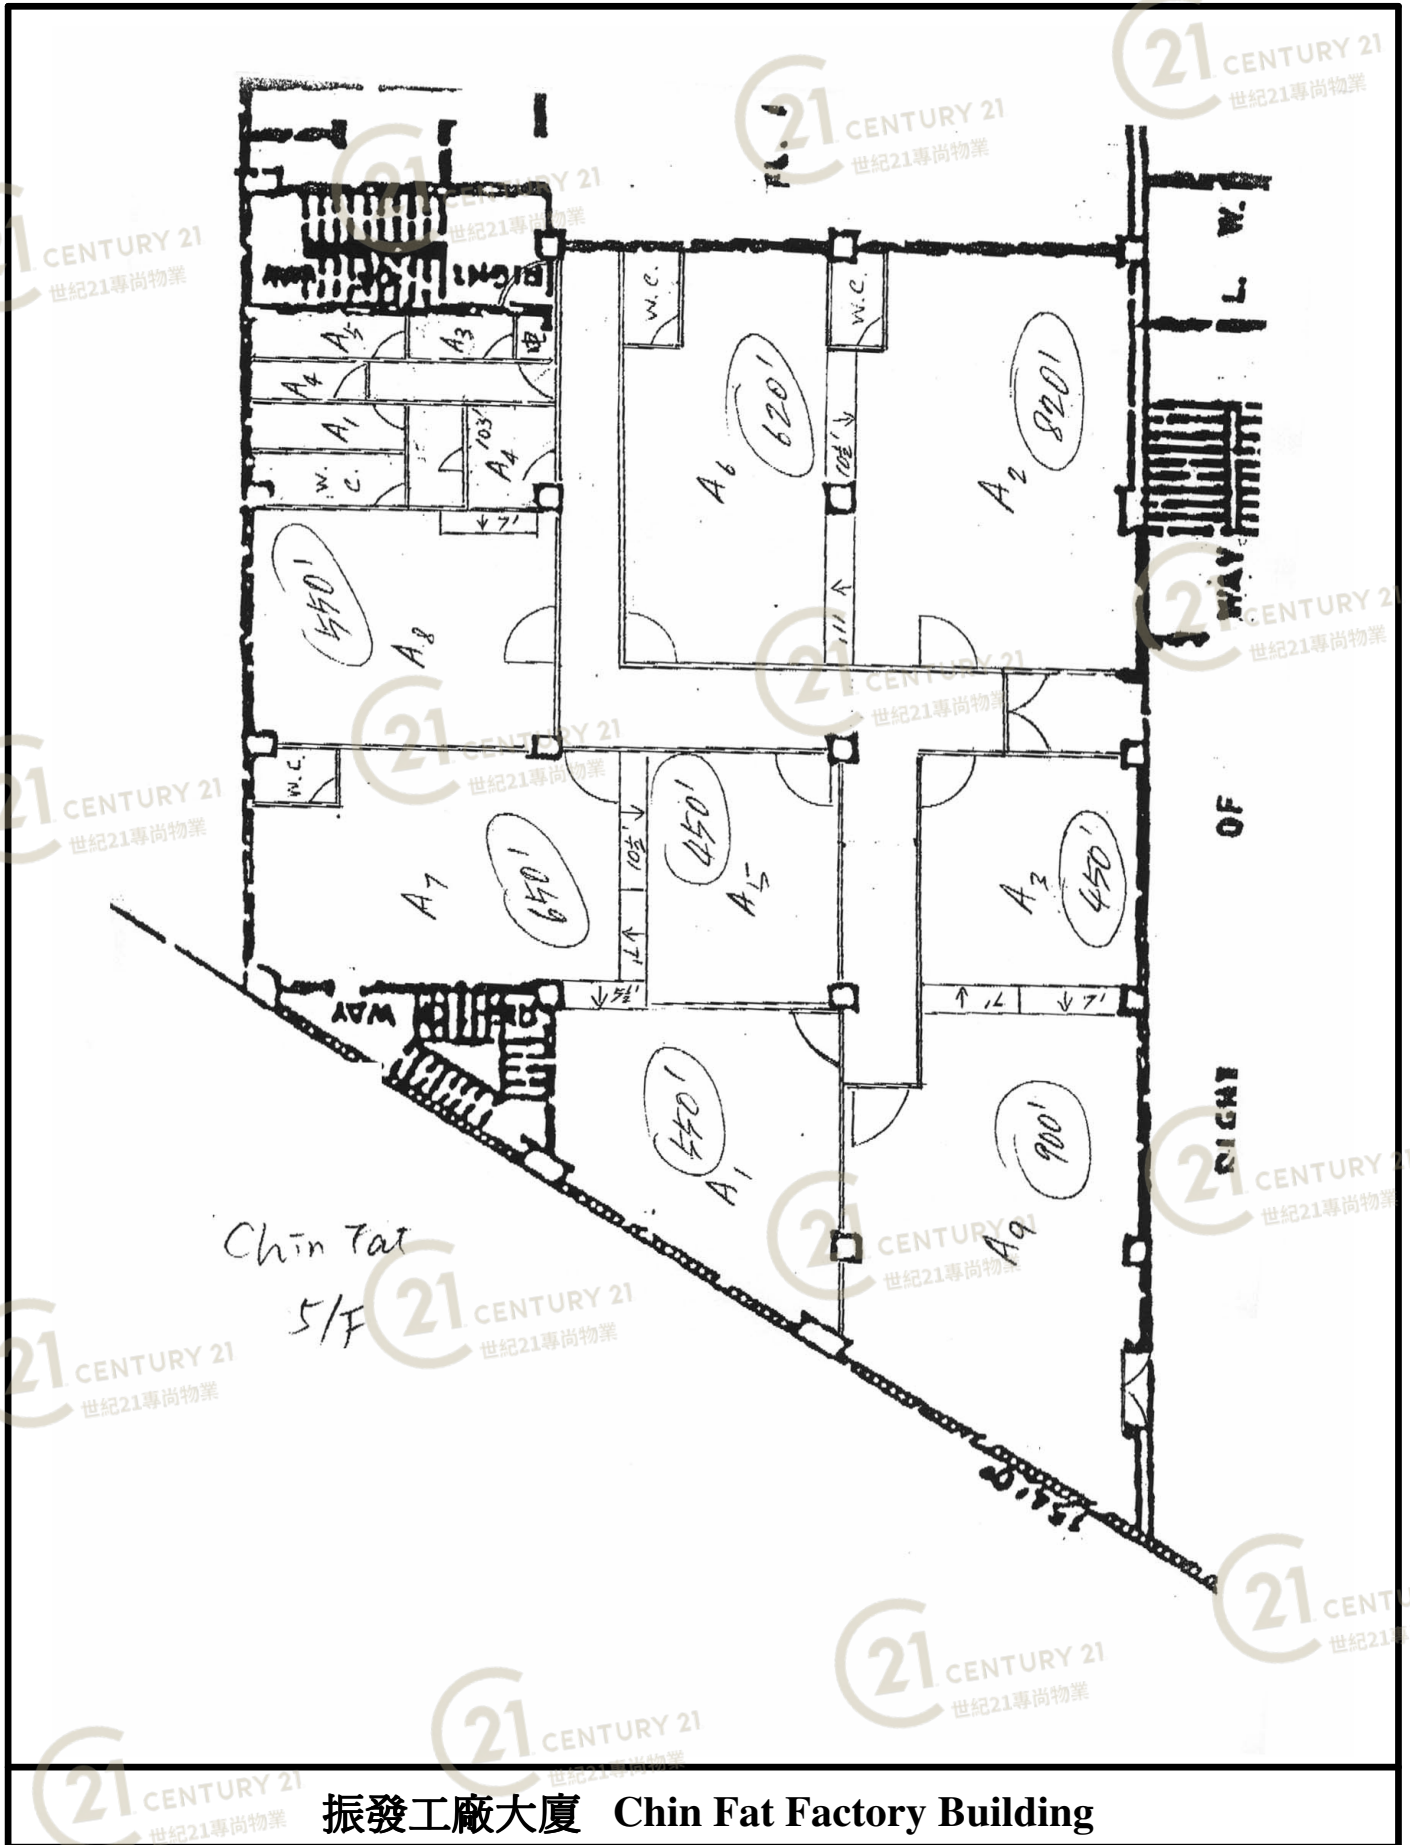

平面圖

Floor Plan

振發工廠大廈 Chin Fat Factory Building

NOT TO SCALE, FOR IDENTIFICATION PURPOSE ONLY

圖中所有數據比例，一概只作參考之用

平面圖

Floor Plan

振發工廠大廈 Chin Fat Factory Building

NOT TO SCALE, FOR IDENTIFICATION PURPOSE ONLY

圖中所有數據比例，一概只作參考之用

平面圖

Floor Plan

Flat I, 5th Floor, Chin Fat Factory Building,
3 Tsat Po Street, San Po Kong, Kowloon

振發工廠大廈 Chin Fat Factory Building

NOT TO SCALE, FOR IDENTIFICATION PURPOSE ONLY

圖中所有數據比例，一概只作參考之用

平面圖

Floor Plan

振發工廠大廈 Chin Fat Factory Building

NOT TO SCALE, FOR IDENTIFICATION PURPOSE ONLY

圖中所有數據比例，一概只作參考之用

平面圖

Floor Plan

振發工廠大廈 Chin Fat Factory Building

NOT TO SCALE, FOR IDENTIFICATION PURPOSE ONLY

圖中所有數據比例，一概只作參考之用

平面圖

Floor Plan

振發工廠大廈 Chin Fat Factory Building

NOT TO SCALE, FOR IDENTIFICATION PURPOSE ONLY

圖中所有數據比例，一概只作參考之用