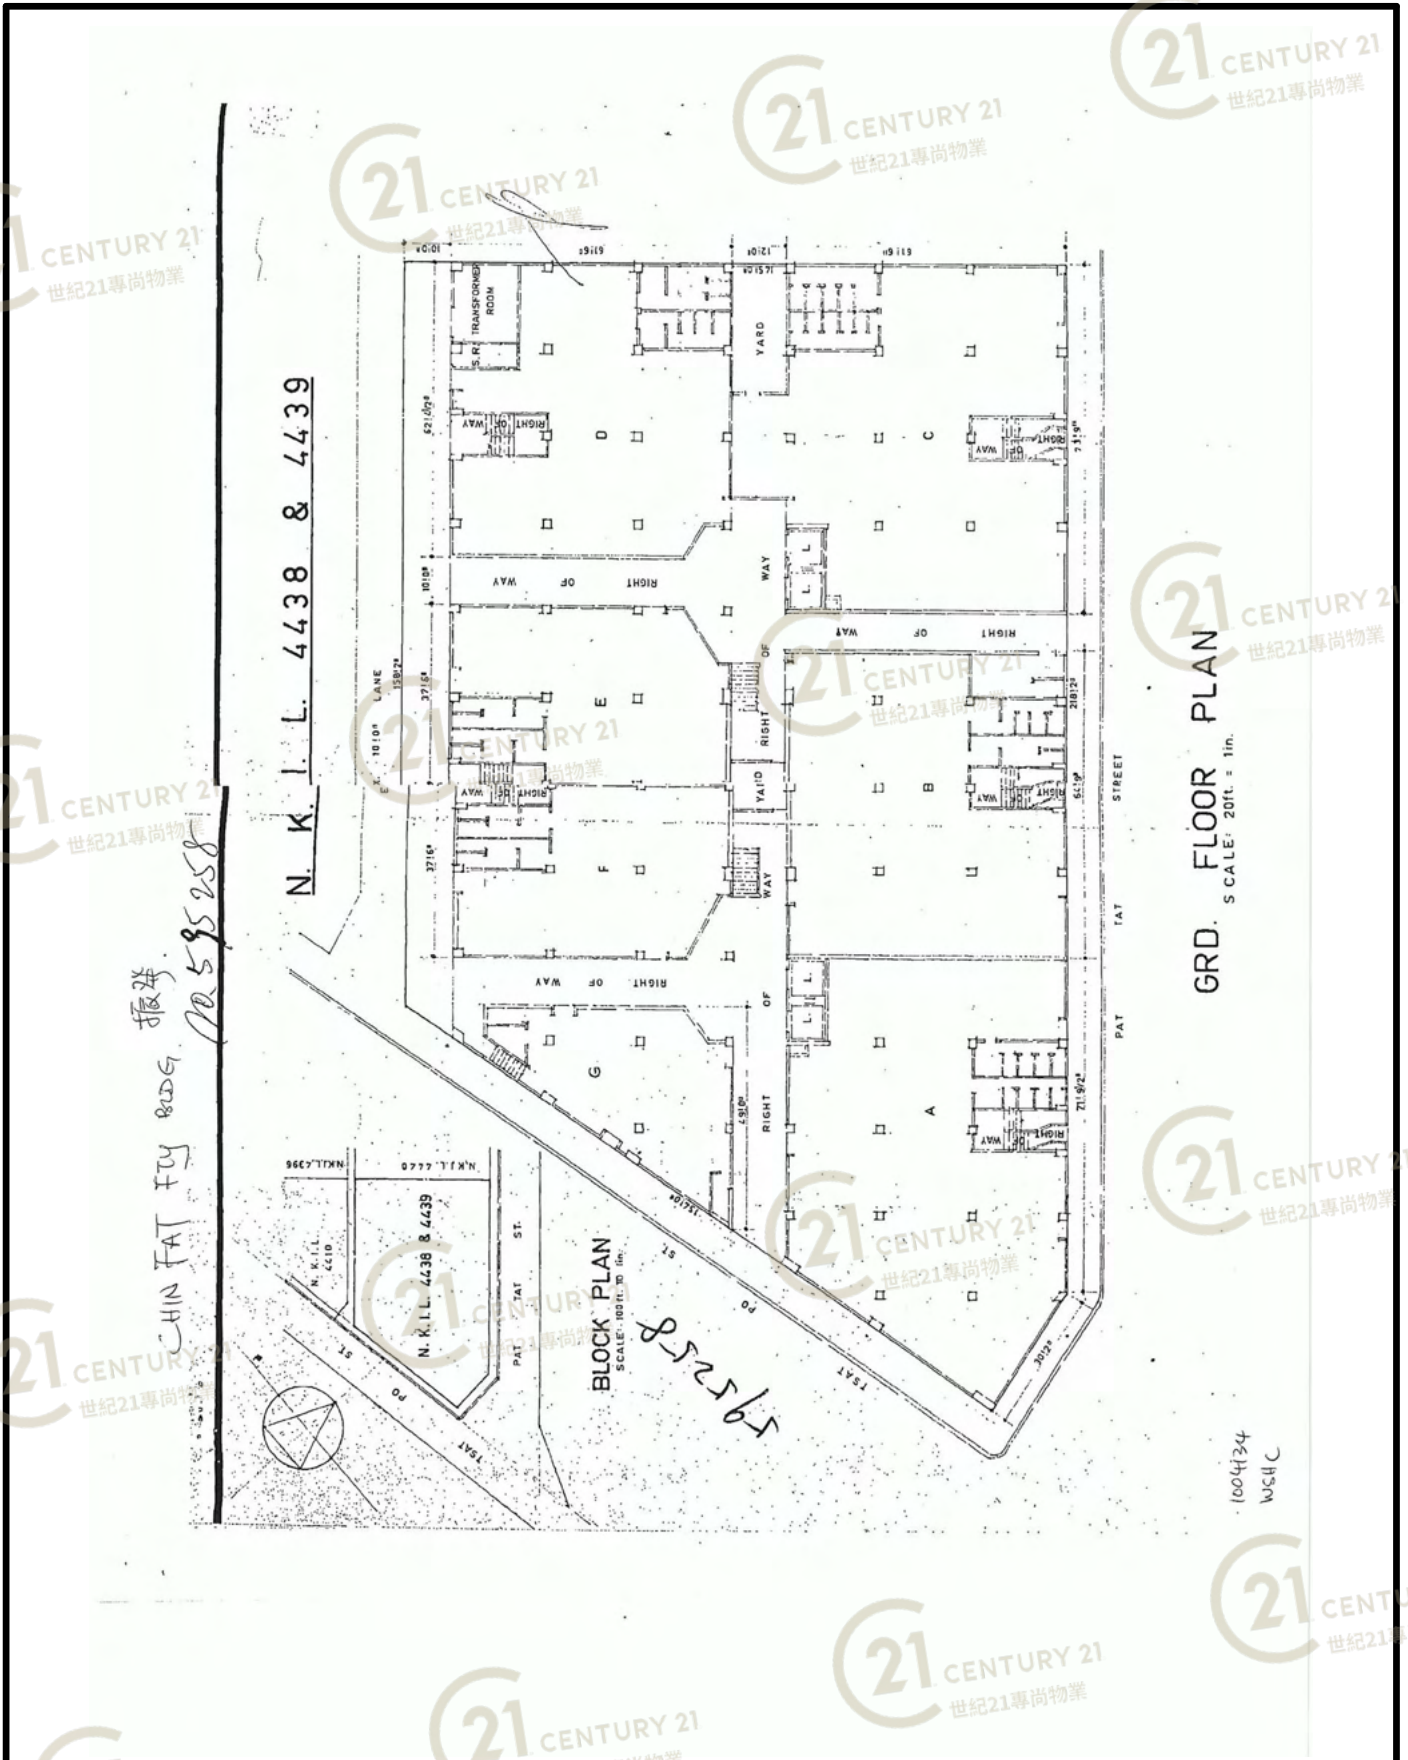

NOT TO SCALE, FOR IDENTIFICATION PURPOSE ONLY

圖中所有數據比例，一概只作參考之用

平面圖

Floor Plan

Flat I, 5th Floor, Chin Fat Factory Building,
3 Tsat Po Street, San Po Kong, Kowloon

振發工廠大廈 Chin Fat Factory Building

NOT TO SCALE, FOR IDENTIFICATION PURPOSE ONLY

圖中所有數據比例，一概只作參考之用

平面圖

Floor Plan

振發工廠大廈 Chin Fat Factory Building

NOT TO SCALE, FOR IDENTIFICATION PURPOSE ONLY

圖中所有數據比例，一概只作參考之用

平面圖

Floor Plan

NOT TO SCALE, FOR IDENTIFICATION PURPOSE ONLY

圖中所有數據比例，一概只作參考之用

平面圖

Floor Plan

NOT TO SCALE, FOR IDENTIFICATION PURPOSE ONLY

圖中所有數據比例，一概只作參考之用

平面圖

Floor Plan

振發工廠大廈 Chin Fat Factory Building

NOT TO SCALE, FOR IDENTIFICATION PURPOSE ONLY

圖中所有數據比例，一概只作參考之用

平面圖

Floor Plan

振發工廠大廈 Chin Fat Factory Building

NOT TO SCALE, FOR IDENTIFICATION PURPOSE ONLY

圖中所有數據比例，一概只作參考之用