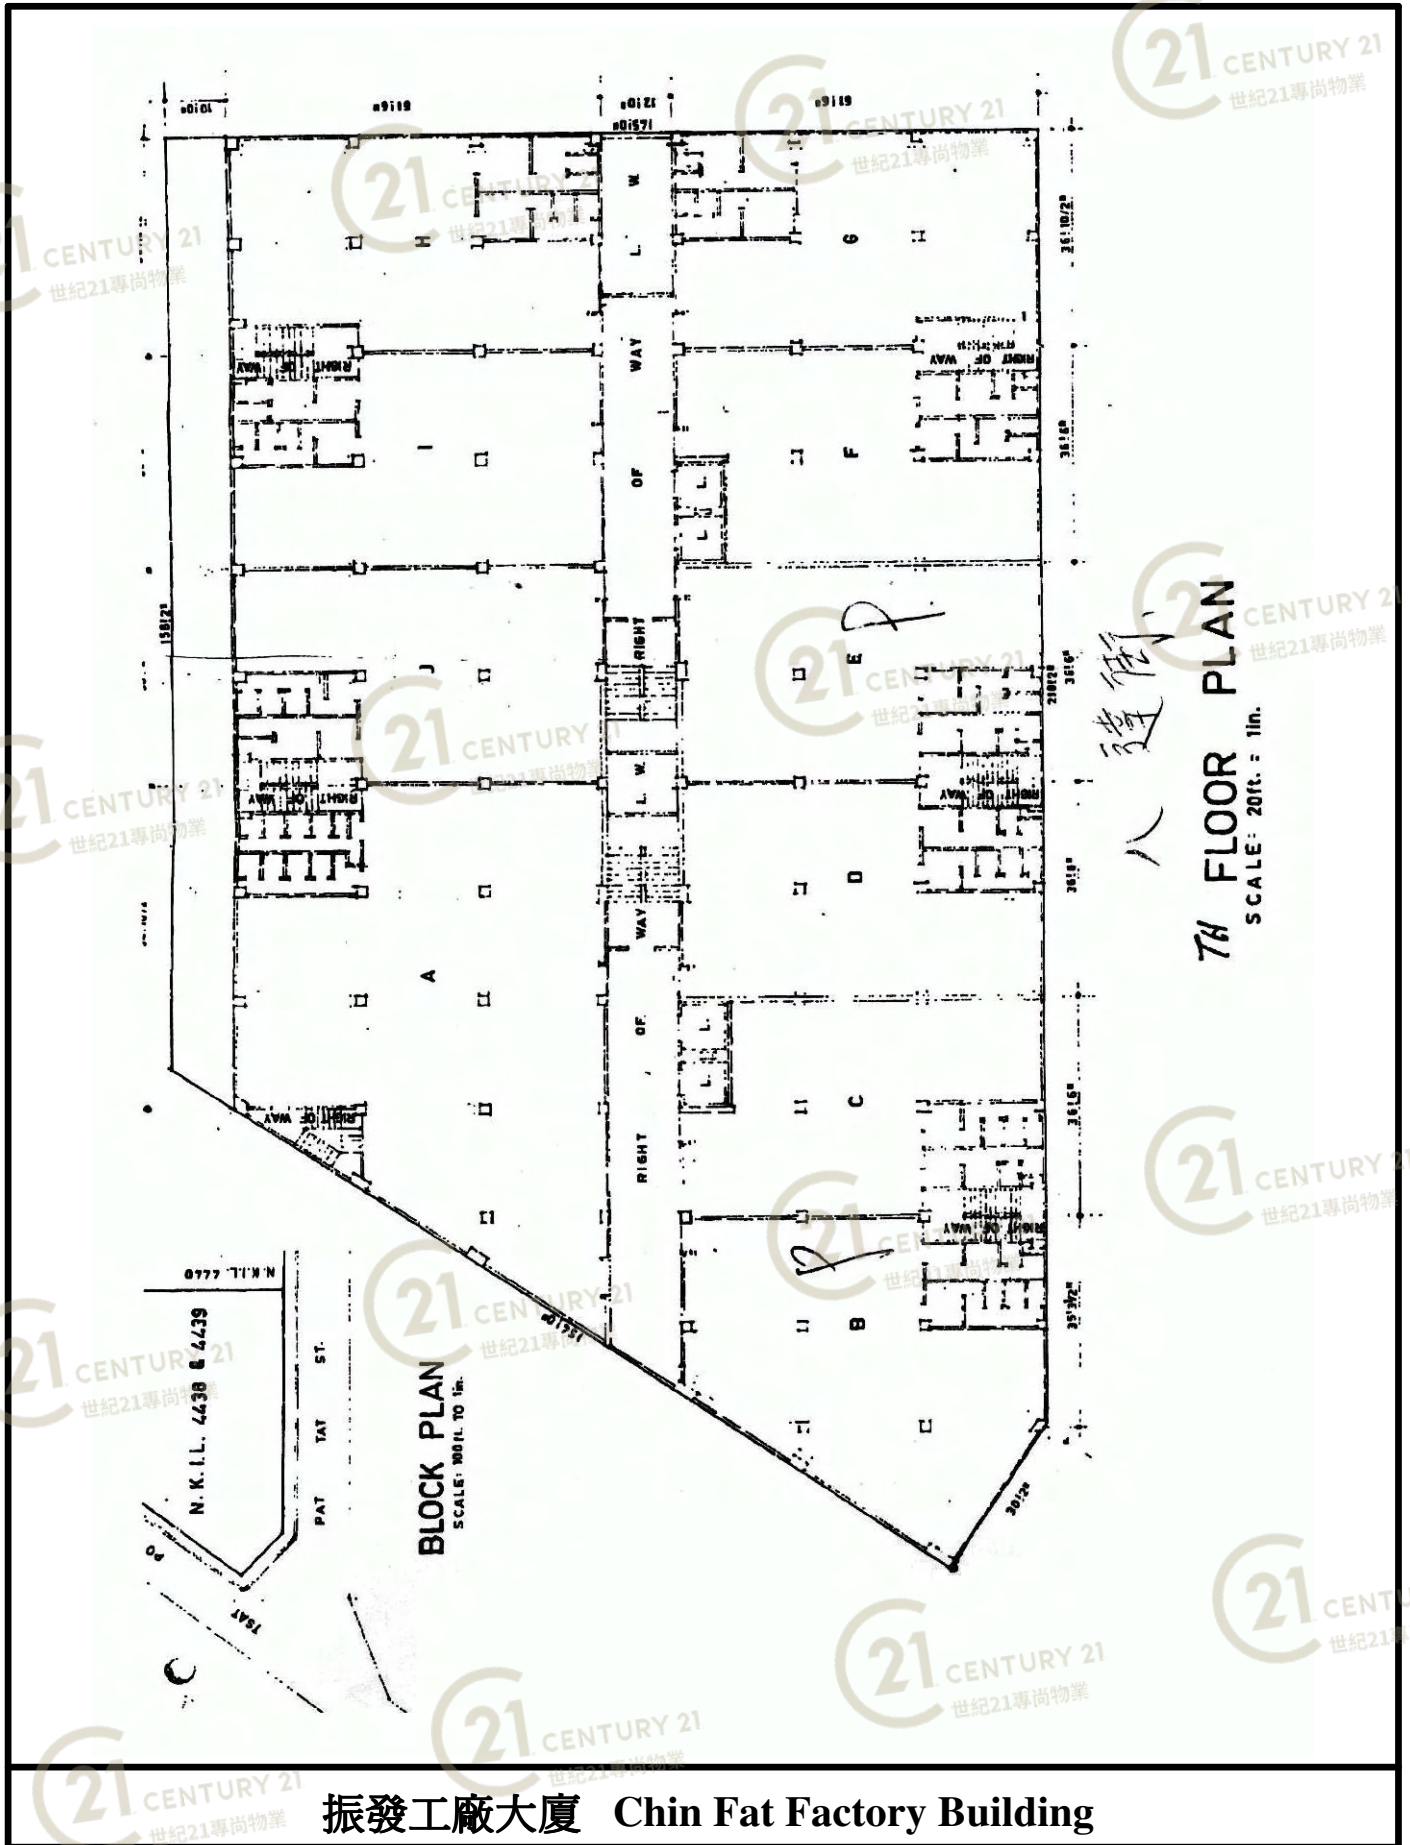

平面圖

Floor Plan

振發工廠大廈 Chin Fat Factory Building

NOT TO SCALE, FOR IDENTIFICATION PURPOSE ONLY

圖中所有數據比例，一概只作參考之用

平面圖

Floor Plan

振發工廠大廈 Chin Fat Factory Building

NOT TO SCALE, FOR IDENTIFICATION PURPOSE ONLY

圖中所有數據比例，一概只作參考之用

平面圖

Floor Plan

Flat I, 5th Floor, Chin Fat Factory Building,
3 Tsat Po Street, San Po Kong, Kowloon

振發工廠大廈 Chin Fat Factory Building

NOT TO SCALE, FOR IDENTIFICATION PURPOSE ONLY

圖中所有數據比例，一概只作參考之用

平面圖

Floor Plan

振發工廠大廈 Chin Fat Factory Building

NOT TO SCALE, FOR IDENTIFICATION PURPOSE ONLY

圖中所有數據比例，一概只作參考之用

平面圖

Floor Plan

振發工廠大廈 Chin Fat Factory Building

NOT TO SCALE, FOR IDENTIFICATION PURPOSE ONLY

圖中所有數據比例，一概只作參考之用

平面圖

Floor Plan

振發工廠大廈 Chin Fat Factory Building

NOT TO SCALE, FOR IDENTIFICATION PURPOSE ONLY

圖中所有數據比例，一概只作參考之用