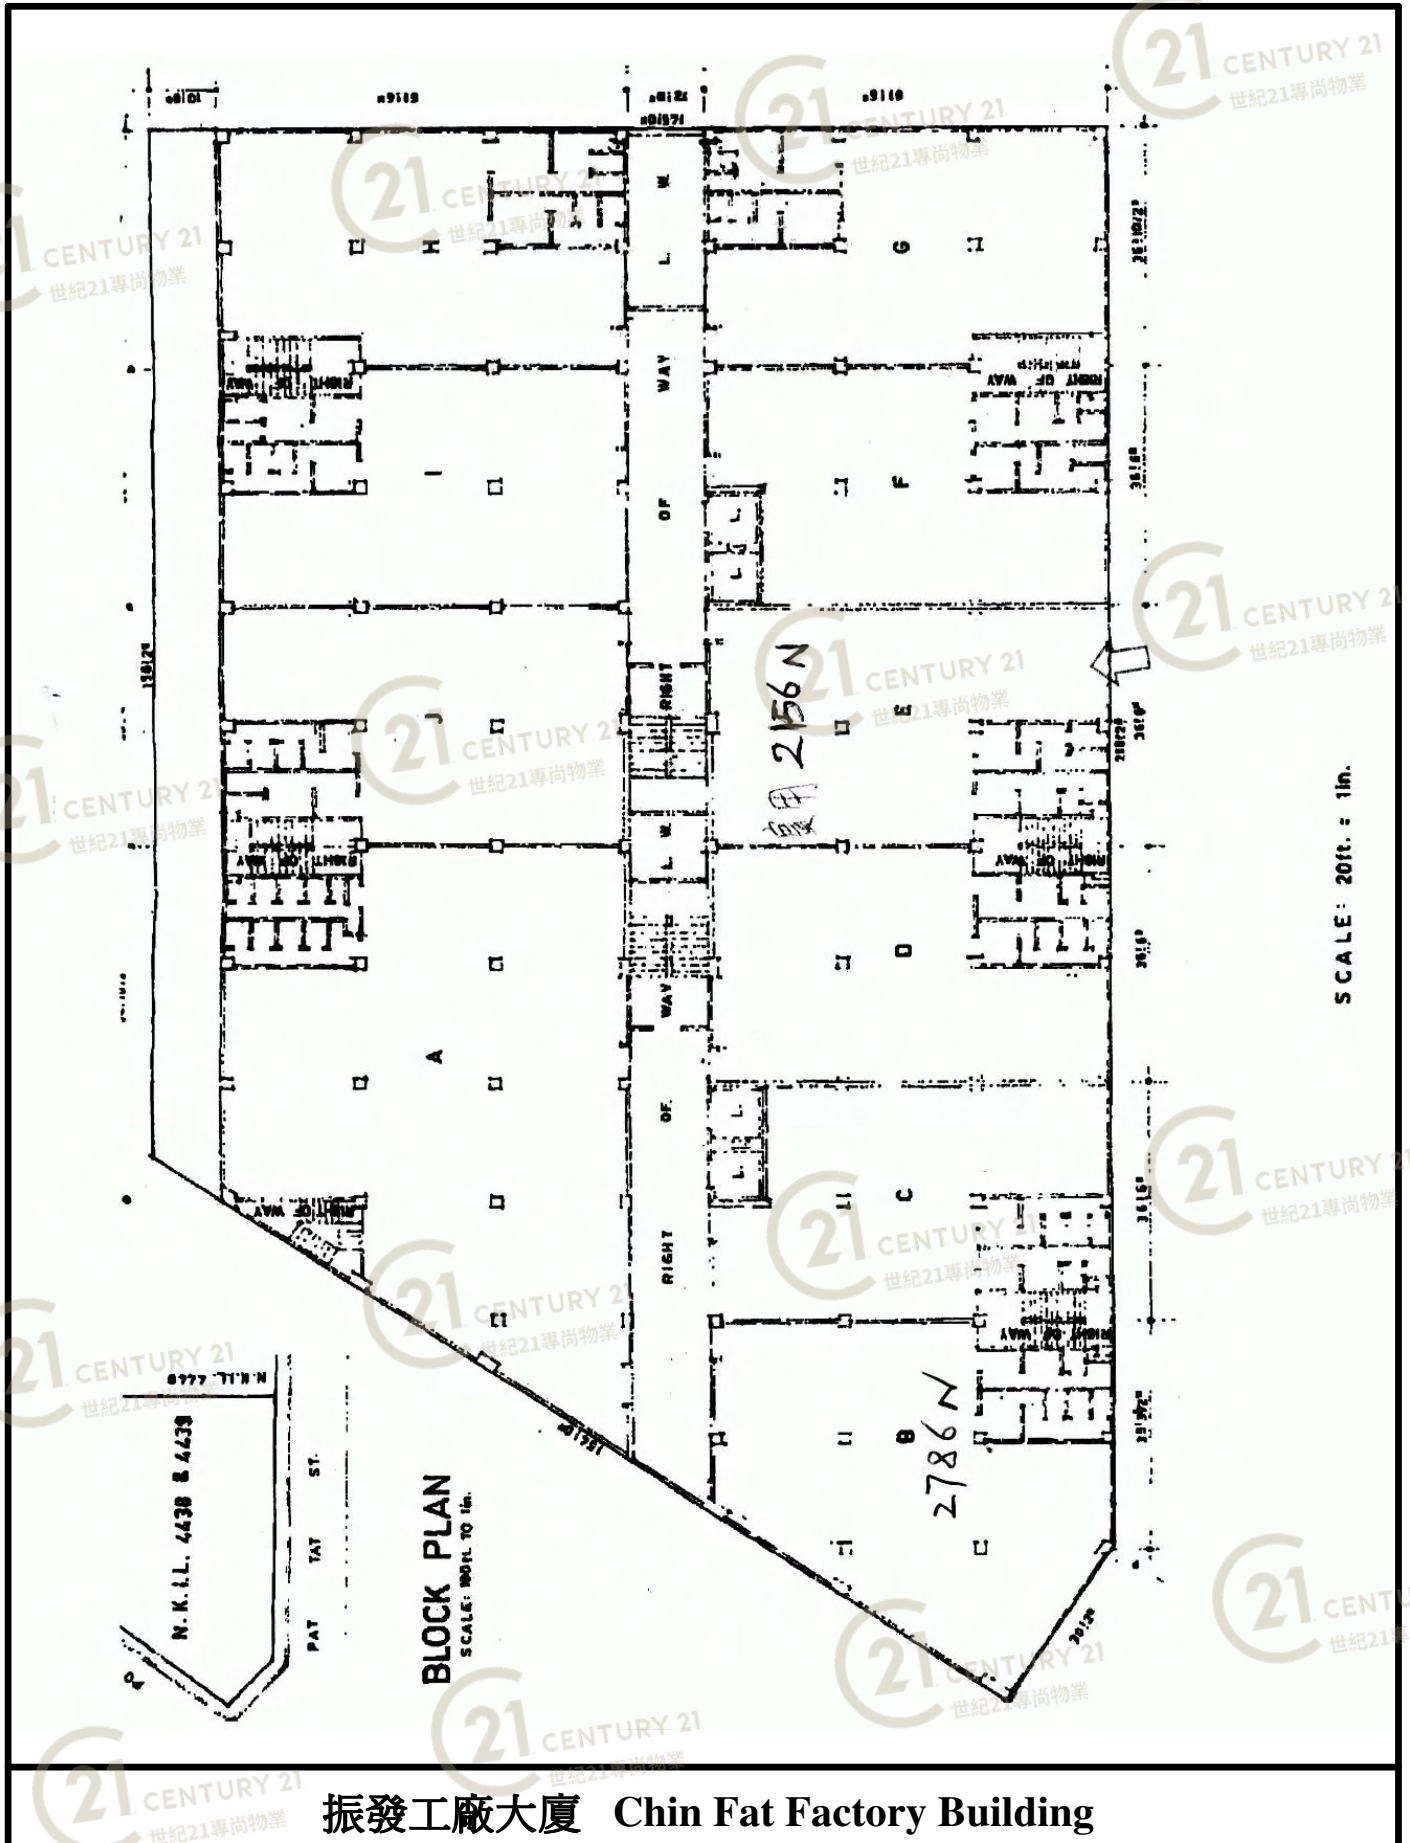

平面圖

Floor Plan

NOT TO SCALE, FOR IDENTIFICATION PURPOSE ONLY

圖中所有數據比例，一概只作參考之用