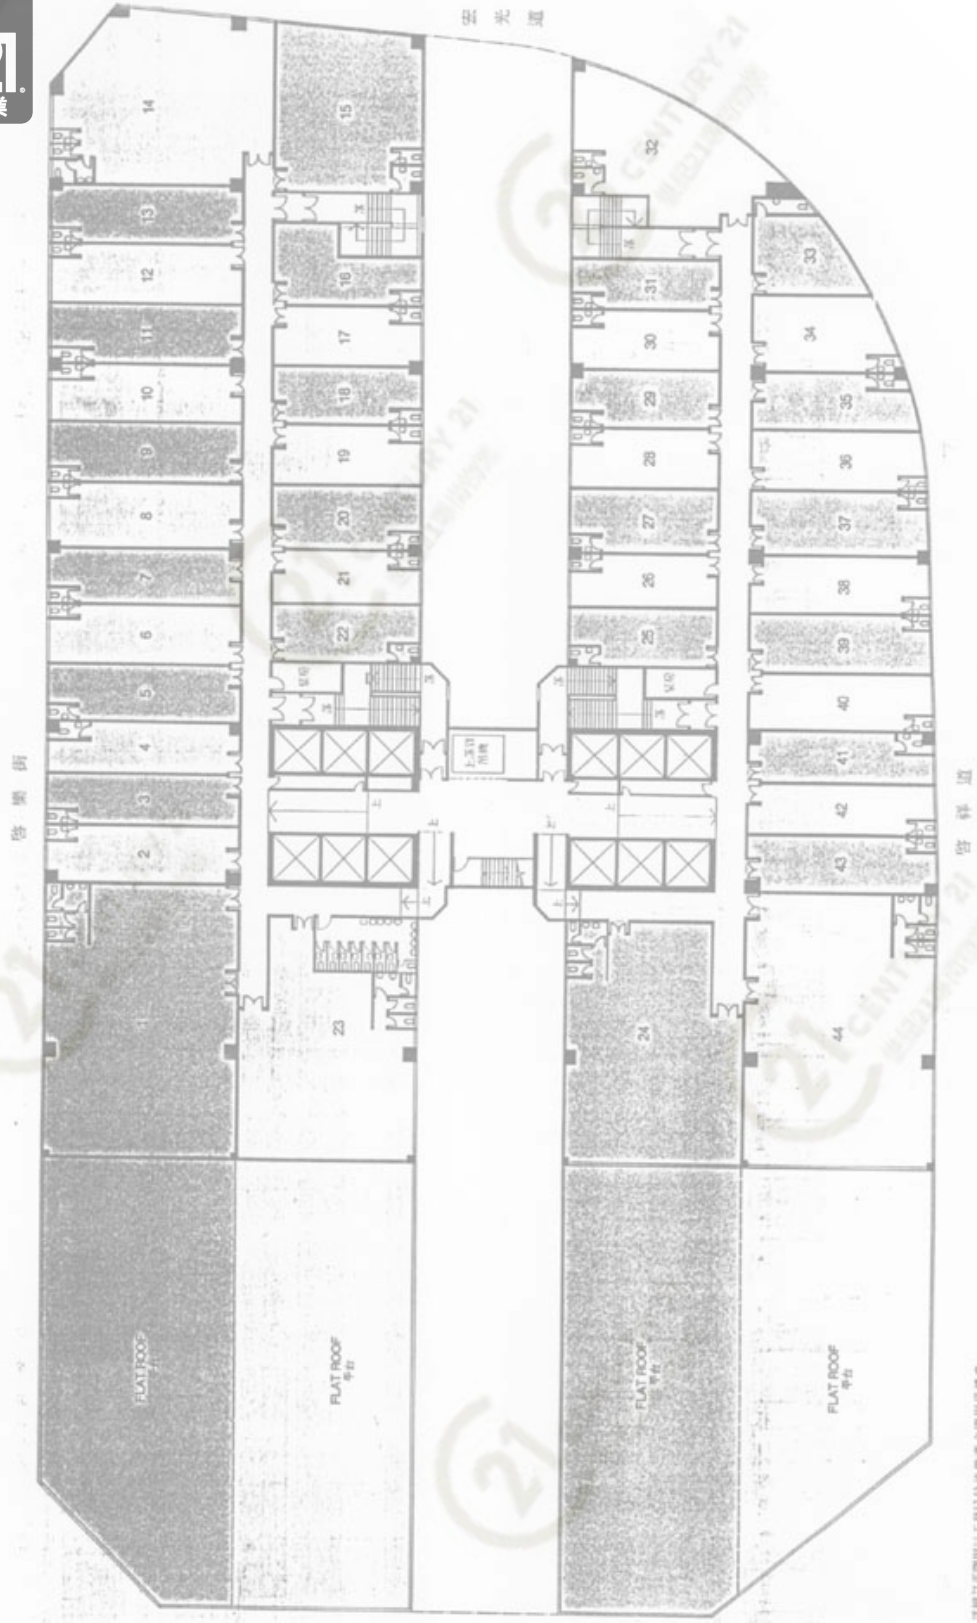

# Floor Plan

# Floor Plan

Floor

Basement Floor

停車場平面圖

信和工商中心 Sino Industrial Plaza

NOT TO SCALE, FOR IDENTIFICATION PURPOSE ONLY

圖中所有數據比例，一概只作參考之用

1st Floor 一樓平面圖

此樓宇圖則之編制及內容之準確性由建築師負責  
ALL PLANS ARE SUBJECT TO THE FINAL PLANS APPROVED BY THE BUILDING AUTHORITY.

信和工商中心 Sino Industrial Plaza

NOT TO SCALE, FOR IDENTIFICATION PURPOSE ONLY  
圖中所有數據比例，一概只作參考之用

10th Floor 十樓平面圖