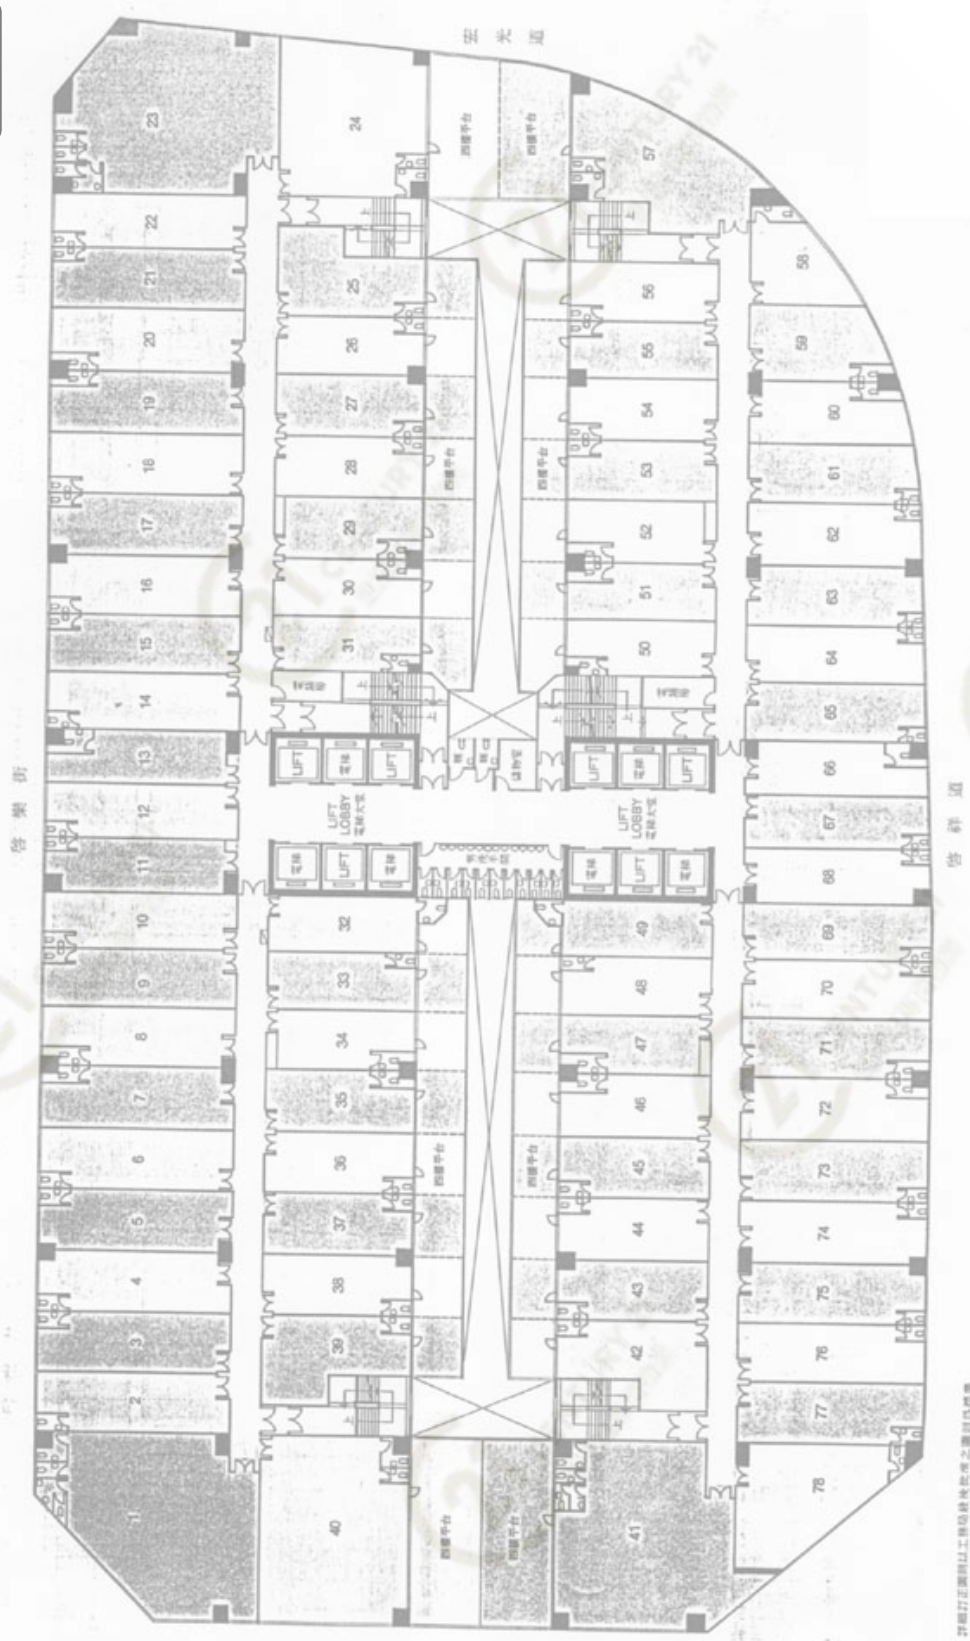

此樓宇圖則之編制及內容之準確性由建築師負責  
ALL PLANS ARE SUBJECT TO THE FINAL PLANS APPROVED BY THE BUILDING AUTHORITY.

信和工商中心 Sino Industrial Plaza

NOT TO SCALE, FOR IDENTIFICATION PURPOSE ONLY  
圖中所有數據比例，一概只作參考之用

10th Floor 十樓平面圖

此圖乃根據建築師圖則及樓宇圖則繪製  
ALL PLANS ARE SUBJECT TO THE FINAL PLANS APPROVED BY THE BUILDING AUTHORITY.

信和工商中心 Sino Industrial Plaza

NOT TO SCALE, FOR IDENTIFICATION PURPOSE ONLY  
圖中所有數據比例，一概只作參考之用

4th-8th Floor 四樓至八樓平面圖