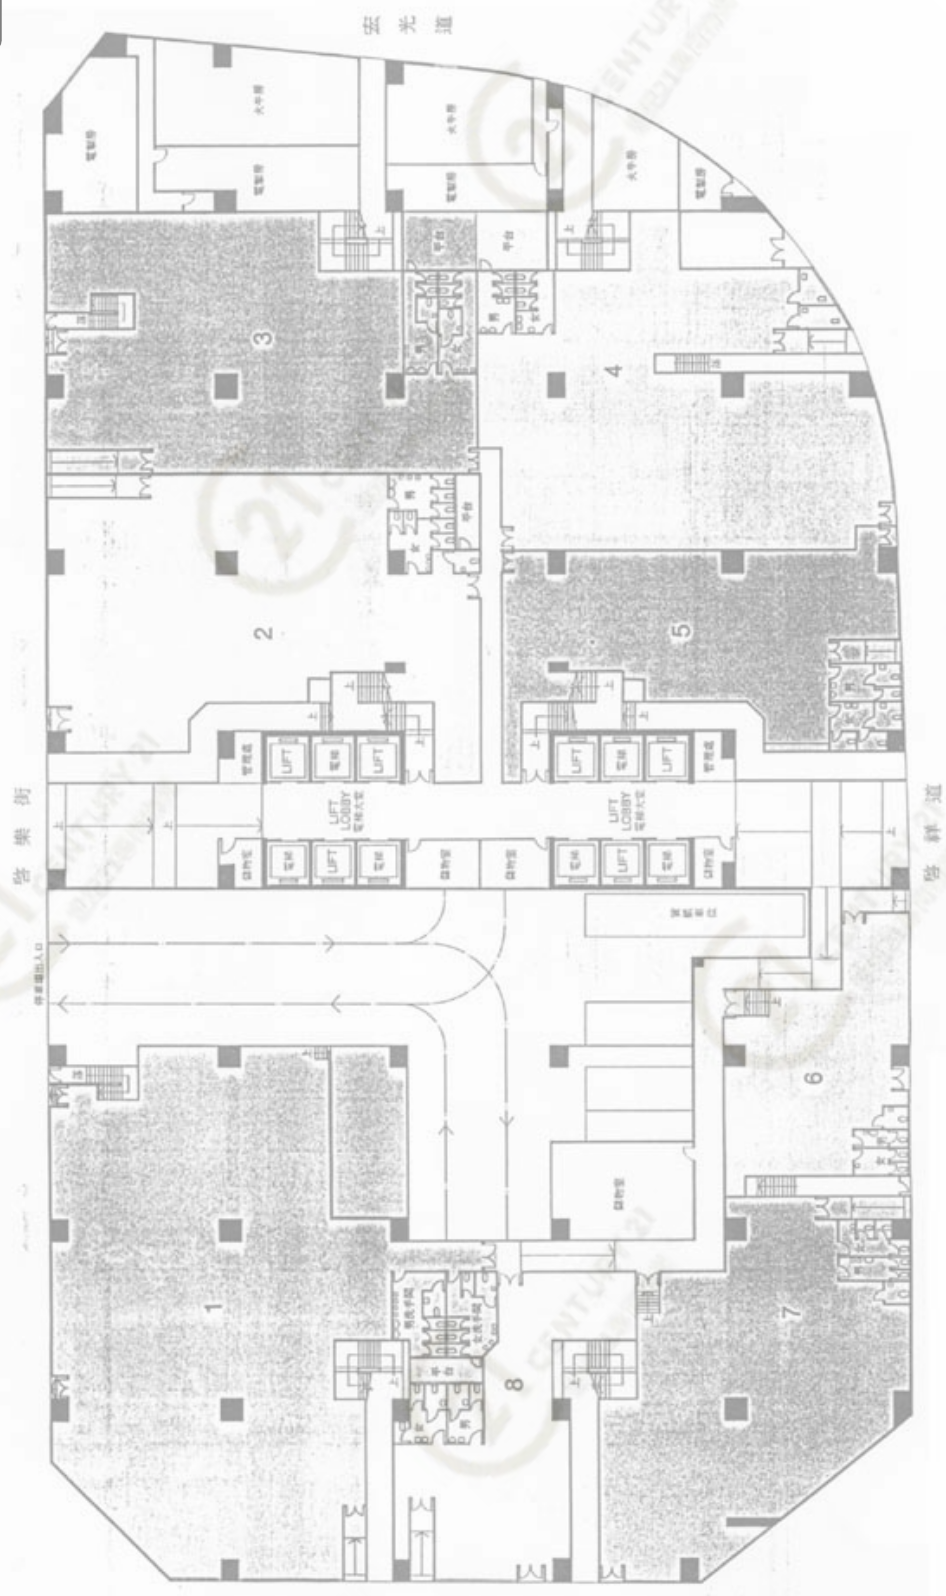

此圖乃根據建築師圖則及樓宇圖則繪製  
ALL PLANS ARE SUBJECT TO THE FINAL PLANS APPROVED BY THE BUILDING AUTHORITY.

信和工商中心 Sino Industrial Plaza

NOT TO SCALE, FOR IDENTIFICATION PURPOSE ONLY  
圖中所有數據比例，一概只作參考之用

4th-8th Floor 四樓至八樓平面圖

訂經訂正圖則比工務局核准之圖則為準  
ALL PLANS ARE SUBJECT TO THE FINAL PLANS APPROVED BY THE BUILDING AUTHORITY.

信和工商中心 Sino Industrial Plaza

NOT TO SCALE, FOR IDENTIFICATION PURPOSE ONLY  
圖中所有數據比例，一概只作參考之用

Basement Floor 地庫停車場平面圖

信和工商中心 Sino Industrial Plaza

NOT TO SCALE, FOR IDENTIFICATION PURPOSE ONLY  
圖中所有數據比例，一概只作參考之用

Ground Floor 地下平面圖

信和工商中心 Sino Industrial Plaza

NOT TO SCALE, FOR IDENTIFICATION PURPOSE ONLY  
 圖中所有數據比例，一概只作參考之用