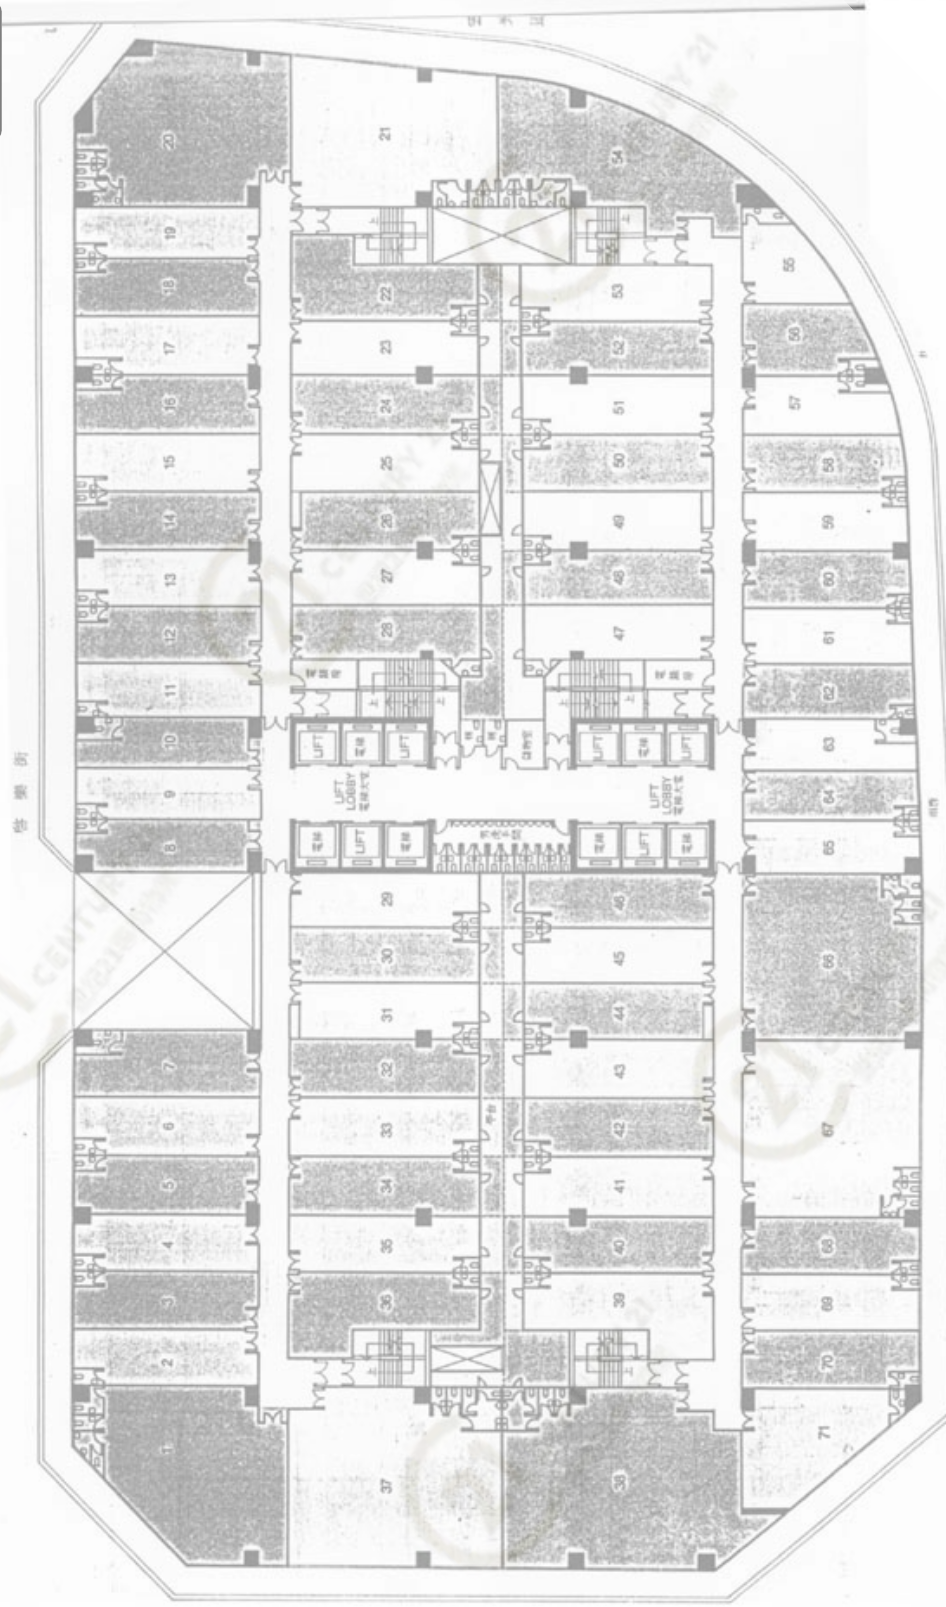

# Floor Plan

# 平面圖

# Floor Plan

Floor

Basement Floor

停車場平面圖

信和工商中心 Sino Industrial Plaza

NOT TO SCALE, FOR IDENTIFICATION PURPOSE ONLY

圖中所有數據比例，一概只作參考之用

1st Floor 一樓平面圖

此樓宇圖則之編制及內容之準確性由建築師負責  
ALL PLANS ARE SUBJECT TO THE FINAL PLANS APPROVED BY THE BUILDING AUTHORITY.

信和工商中心 Sino Industrial Plaza

NOT TO SCALE, FOR IDENTIFICATION PURPOSE ONLY  
圖中所有數據比例，一概只作參考之用

10th Floor 十樓平面圖