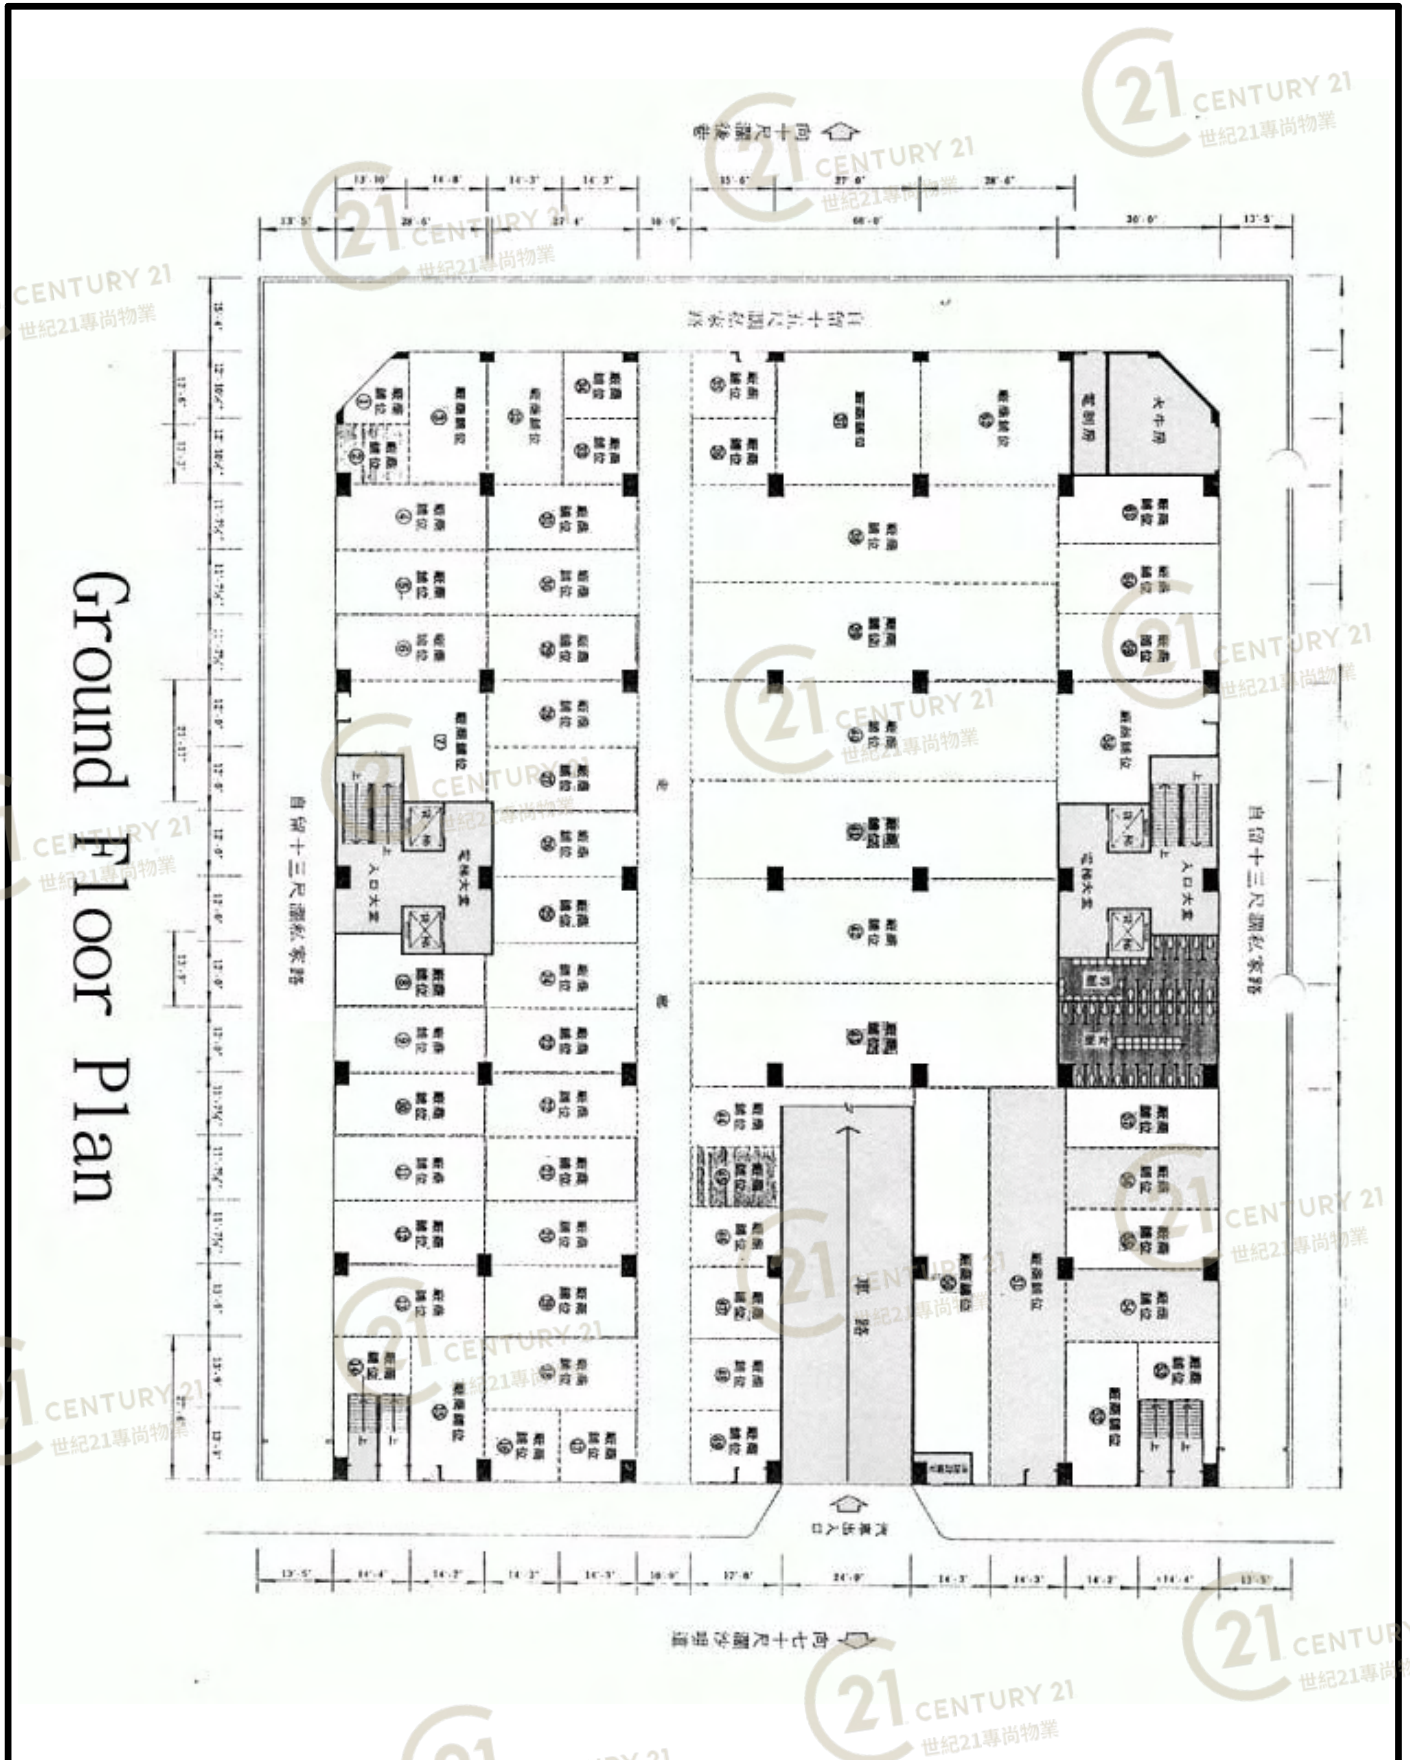

平面圖

Floor Plan

榮豐工業大廈 Wing Fung Industrial Building

NOT TO SCALE, FOR IDENTIFICATION PURPOSE ONLY

圖中所有數據比例, 一概只作參考之用