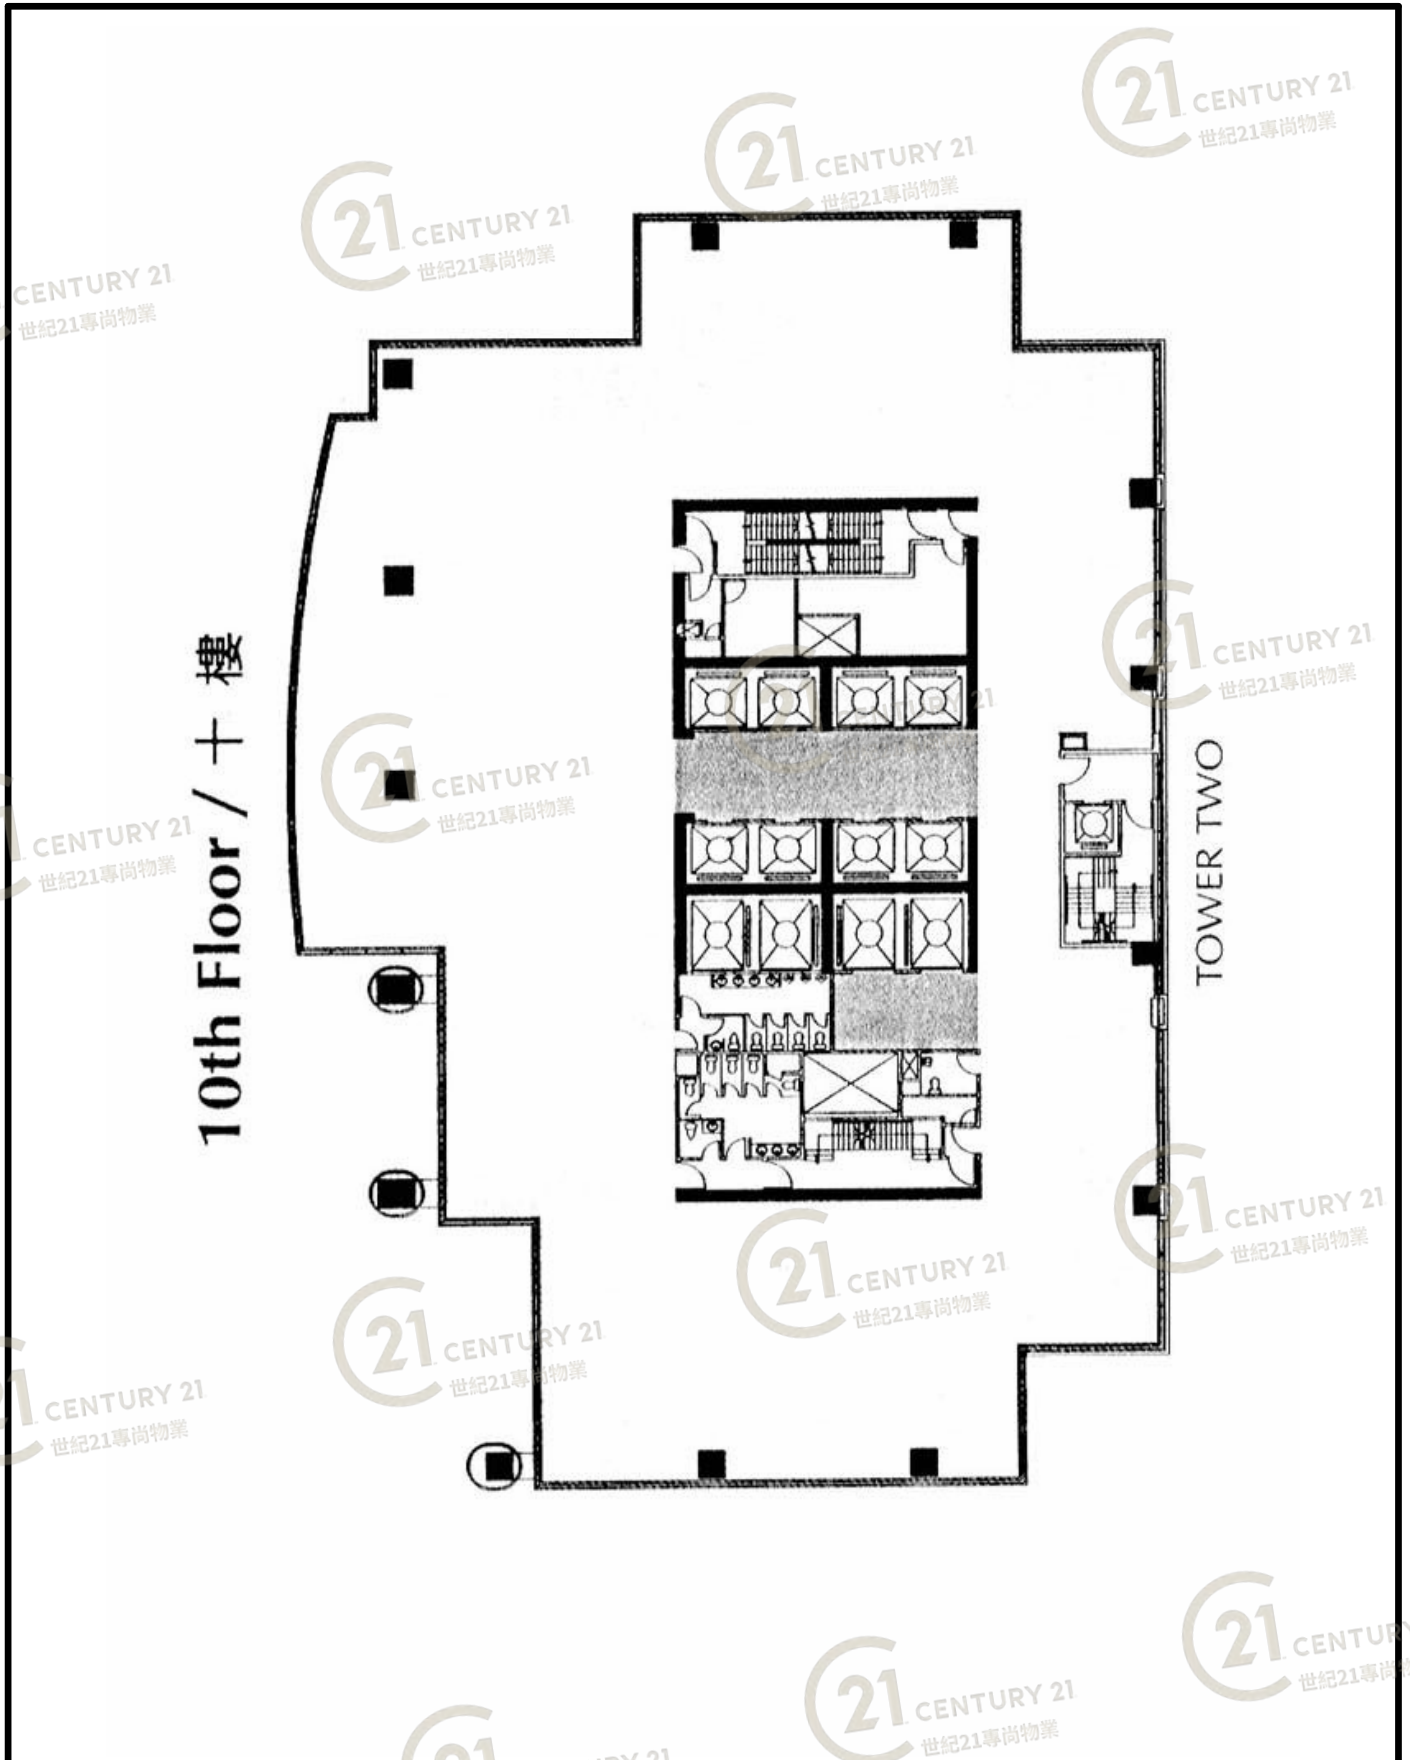

平面圖

Floor Plan

永得利廣場2座 Ever Gain Plaza Tower 2

NOT TO SCALE, FOR IDENTIFICATION PURPOSE ONLY

圖中所有數據比例，一概只作參考之用

平面圖

Floor Plan

NOT TO SCALE, FOR IDENTIFICATION PURPOSE ONLY

圖中所有數據比例，一概只作參考之用

永得利廣場2座 Ever Gain Plaza Tower 2

NOT TO SCALE, FOR IDENTIFICATION PURPOSE ONLY

圖中所有數據比例，一概只作參考之用

裝修圖

Interior Photo

永得利廣場2座 Ever Gain Plaza Tower 2

NOT TO SCALE, FOR IDENTIFICATION PURPOSE ONLY