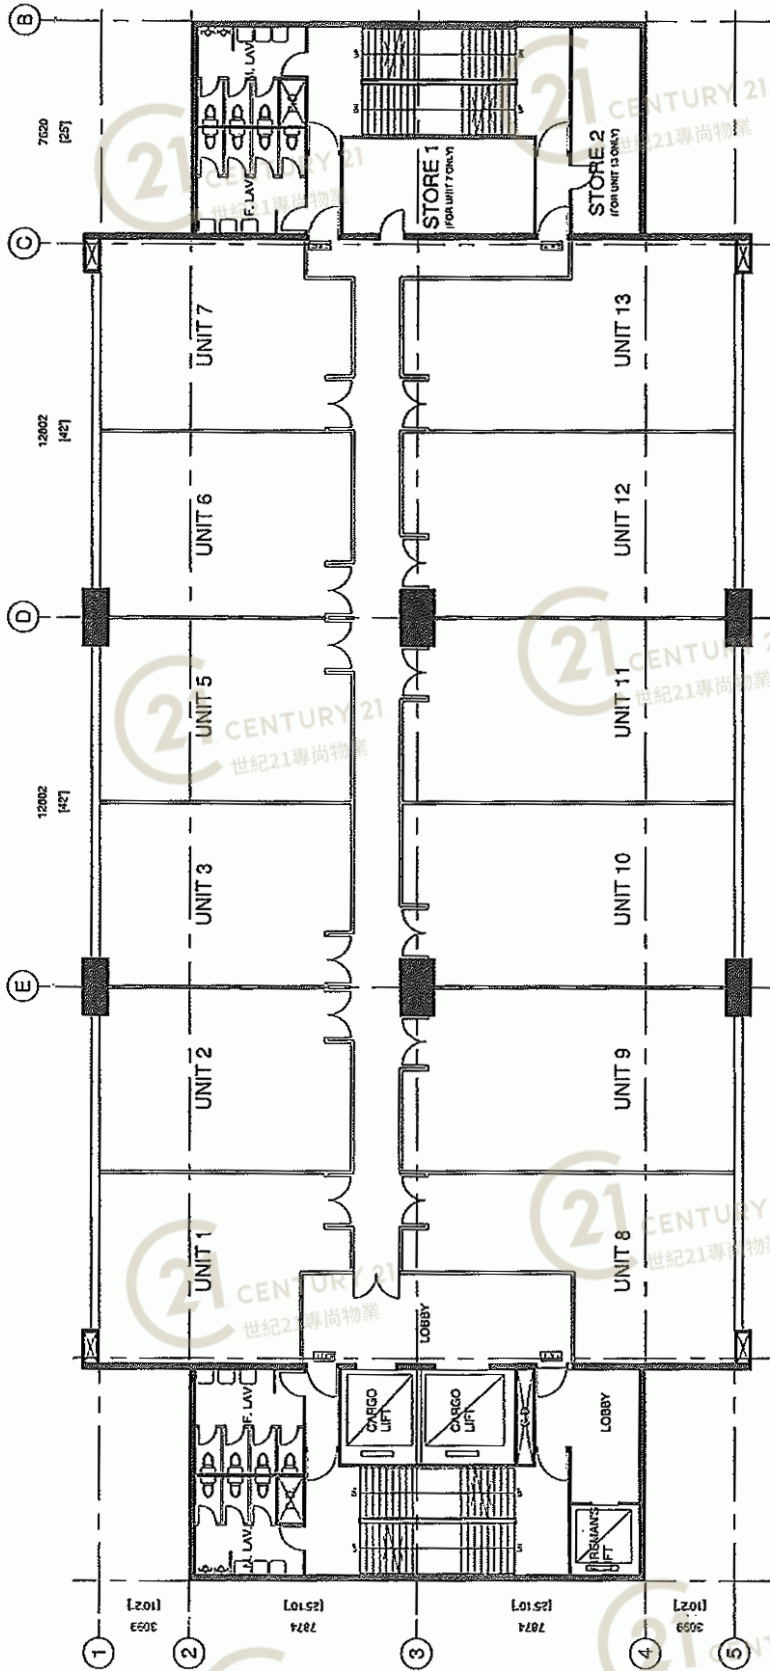

圖中所有數據比例，一概只作參考之用

平面圖

Floor Plan

四樓平面圖 4TH FLOOR PLAN

怡成工業大廈 Success Industrial Building

NOT TO SCALE, FOR IDENTIFICATION PURPOSE ONLY

圖中所有數據比例，一概只作參考之用

平面圖

Floor Plan

怡成工業大廈 Success Industrial Building

NOT TO SCALE, FOR IDENTIFICATION PURPOSE ONLY

圖中所有數據比例，一概只作參考之用

平面圖

Floor Plan

怡成工業大廈 Success Industrial Building

NOT TO SCALE, FOR IDENTIFICATION PURPOSE ONLY

圖中所有數據比例，一概只作參考之用

平面圖

Floor Plan

怡成工業大廈 Success Industrial Building

NOT TO SCALE, FOR IDENTIFICATION PURPOSE ONLY

圖中所有數據比例，一概只作參考之用

平面圖

Floor Plan

AL BUILDING, 7 KIN FAT STREET, TUEN MUN, N.T., T.M.T.L. no.85

16/F FLOOR PLAN

	UNIT 1	UNIT 2	UNIT 3	UNIT 5	UNIT 6	UNIT 7	STORE 1	UNIT 8	UNIT 9	UNIT 10	UNIT 11	UNIT 12	UNIT 13	STORE 2	TOTAL
SALEABLE FLOOR AREA (SQ.M.)	56.1	58.3	58.3	58.3	58.3	89.4	24.2	81.6	76.3	76.3	76.3	76.3	76.1	10.6	831.4
GROSS FLOOR AREA (SQ.M.)	75.2	78.2	78.2	78.2	78.2	78.8	30.4	82.7	105.3	105.3	105.3	102.3	99.6	26.3	1114.8