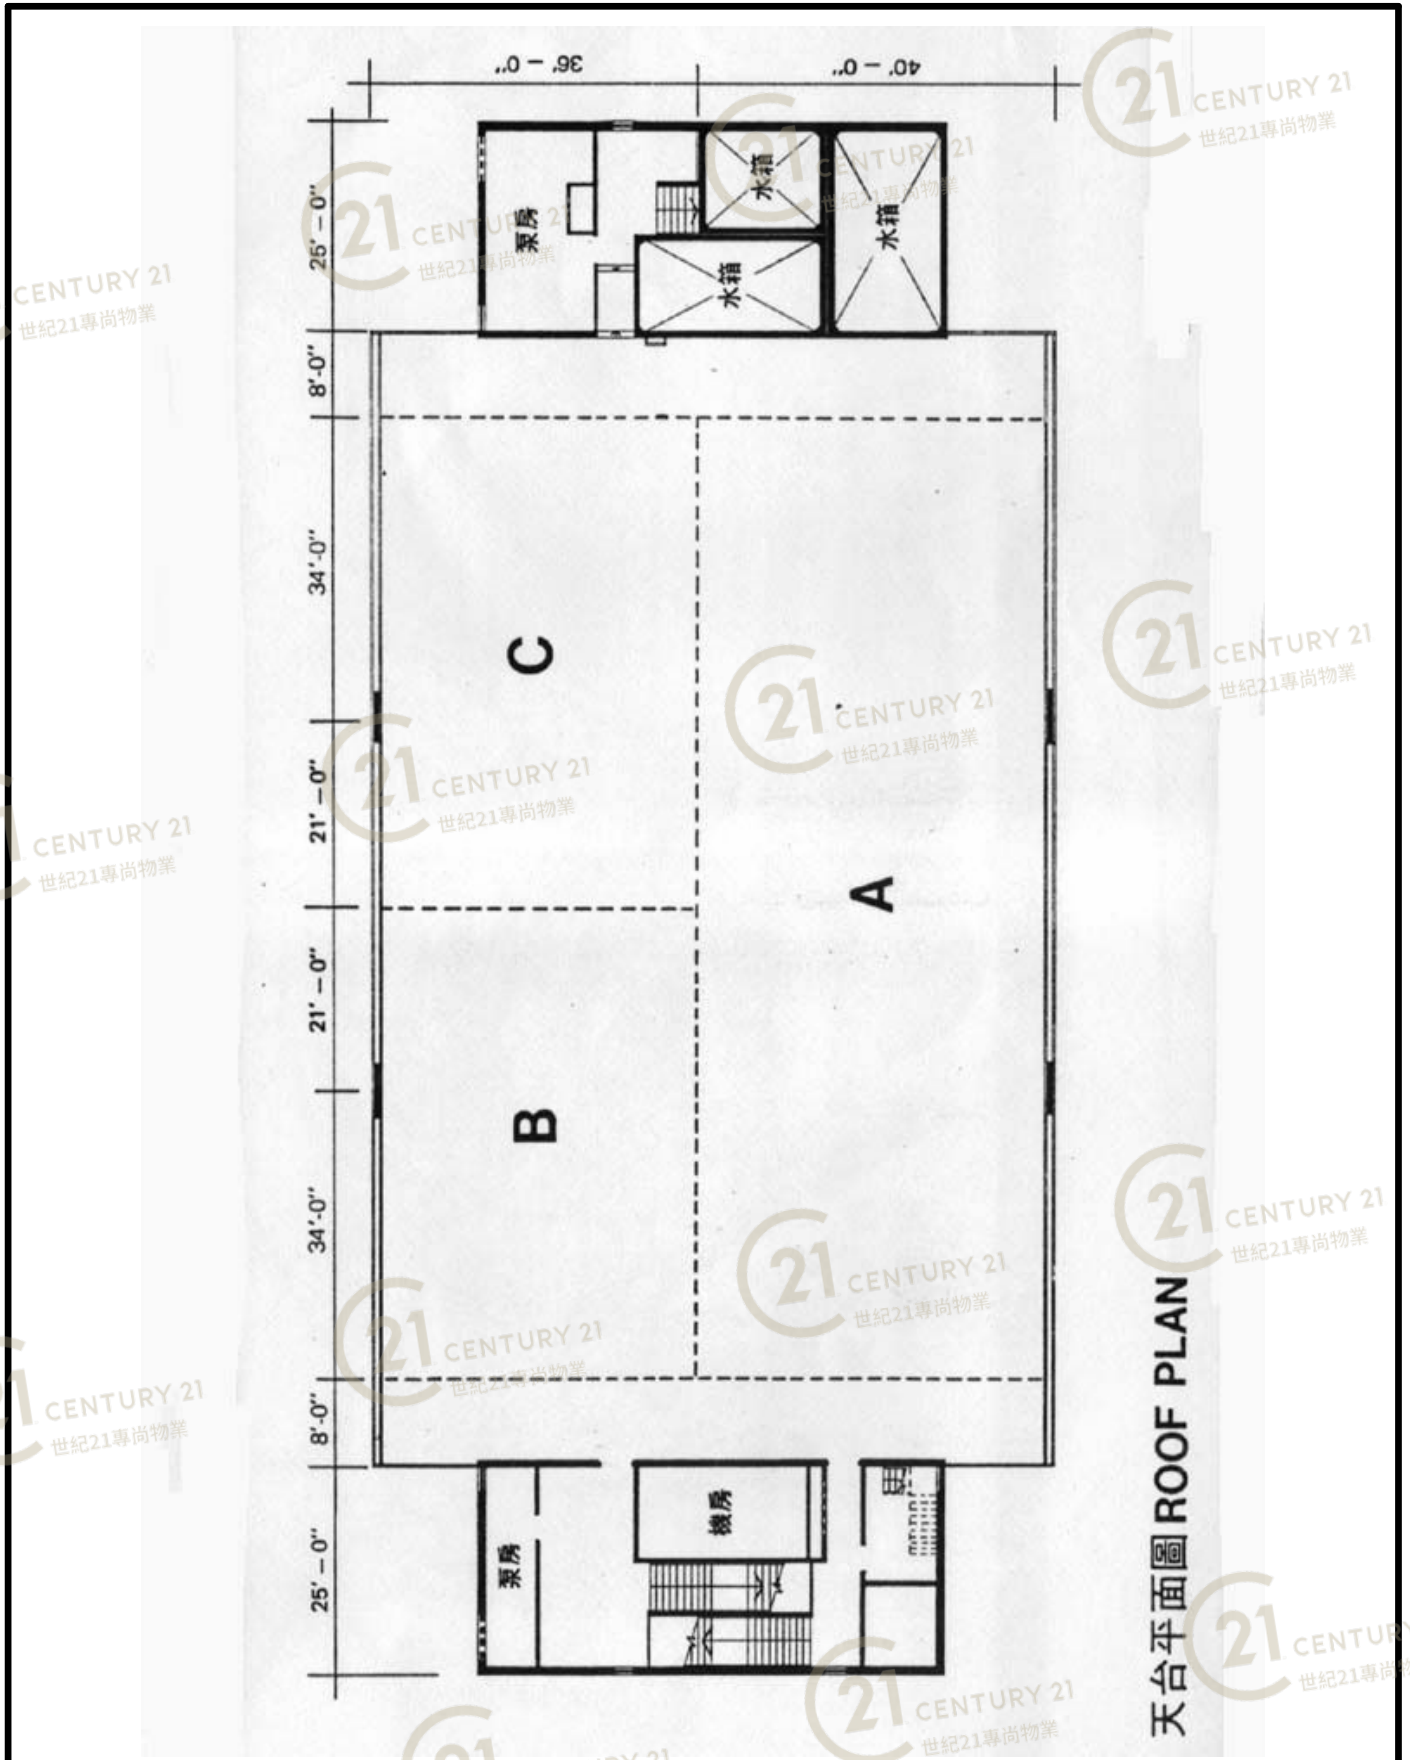

圖中所有數據比例，一概只作參考之用

平面圖

Floor Plan

四樓平面圖 4TH FLOOR PLAN

怡成工業大廈 Success Industrial Building

NOT TO SCALE, FOR IDENTIFICATION PURPOSE ONLY

圖中所有數據比例，一概只作參考之用

平面圖

Floor Plan

怡成工業大廈 Success Industrial Building

NOT TO SCALE, FOR IDENTIFICATION PURPOSE ONLY

圖中所有數據比例，一概只作參考之用

平面圖

Floor Plan

怡成工業大廈 Success Industrial Building

NOT TO SCALE, FOR IDENTIFICATION PURPOSE ONLY

圖中所有數據比例，一概只作參考之用

平面圖

Floor Plan

怡成工業大廈 Success Industrial Building

NOT TO SCALE, FOR IDENTIFICATION PURPOSE ONLY

圖中所有數據比例，一概只作參考之用

平面圖

Floor Plan

AL BUILDING, 7 KIN FAT STREET, TUEN MUN, N.T., T.M.T.L. no.85

16/F FLOOR PLAN

	UNIT 1	UNIT 2	UNIT 3	UNIT 5	UNIT 6	UNIT 7	STORE 1	UNIT 8	UNIT 9	UNIT 10	UNIT 11	UNIT 12	UNIT 13	STORE 2	TOTAL
SALEABLE FLOOR AREA (SQ.M.)	56.1	58.3	58.3	58.3	58.3	89.4	24.2	81.6	76.3	76.3	76.3	76.3	76.1	10.6	831.4
GROSS FLOOR AREA (SQ.M.)	75.2	78.2	78.2	78.2	78.2	78.8	30.4	82.7	105.3	105.3	105.3	102.3	99.6	26.3	1114.8