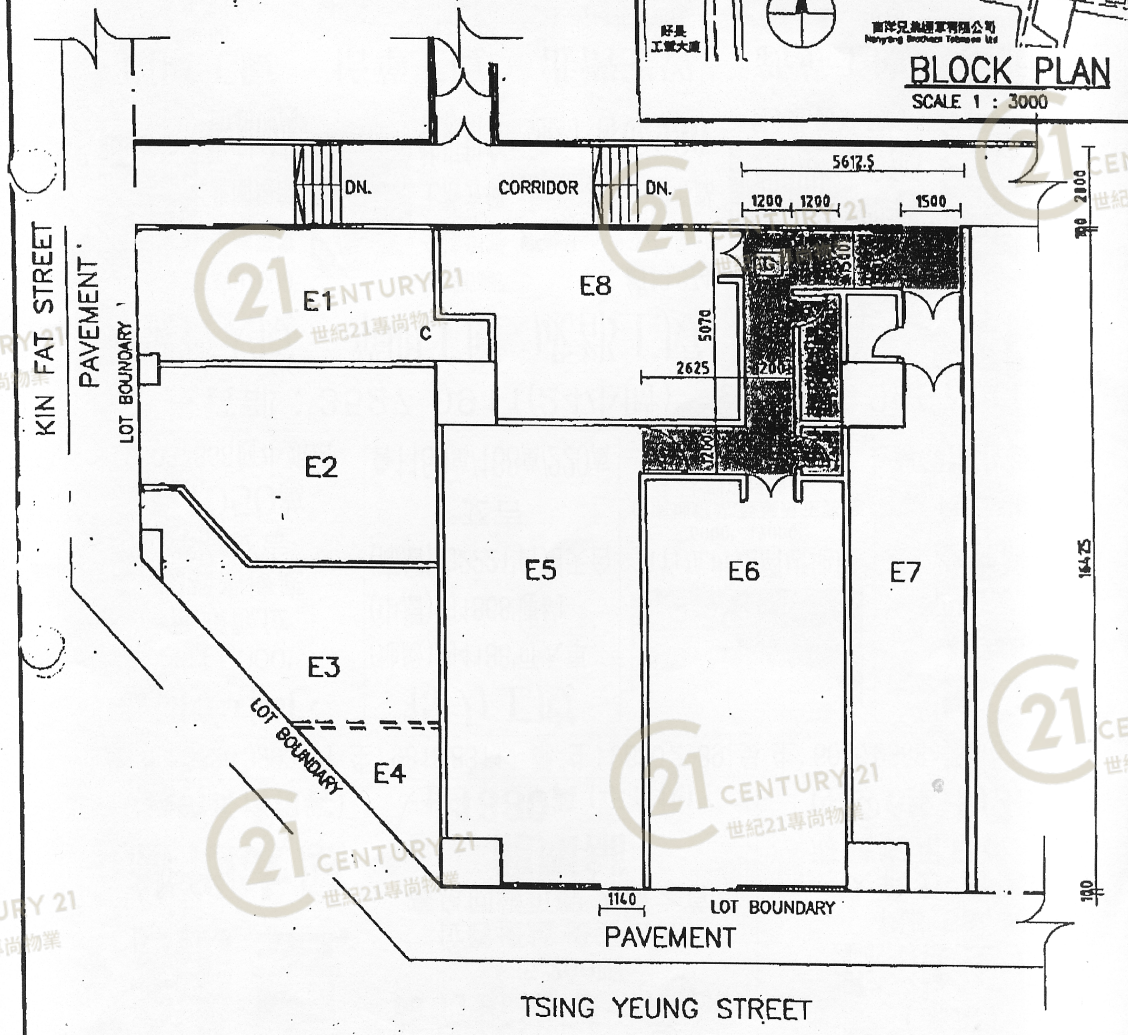

圖中所有數據比例，一概只作參考之用

平面圖

Floor Plan

**FACTORY UNIT E,
G/F HUNG CHEUNG INDUSTRIAL CENTRE
PHASE I, TUEN MUN, NEW TERRITORIES
LOT NO. T.M.T.L. 157**

NOTES:

1. ALL MEASUREMENTS ARE IN MILLIMETERS.

COLOUR CODE	AREA (sq.m.)	REMARK
 GREEN	23.34	COMMON AREA WITHIN UNIT E