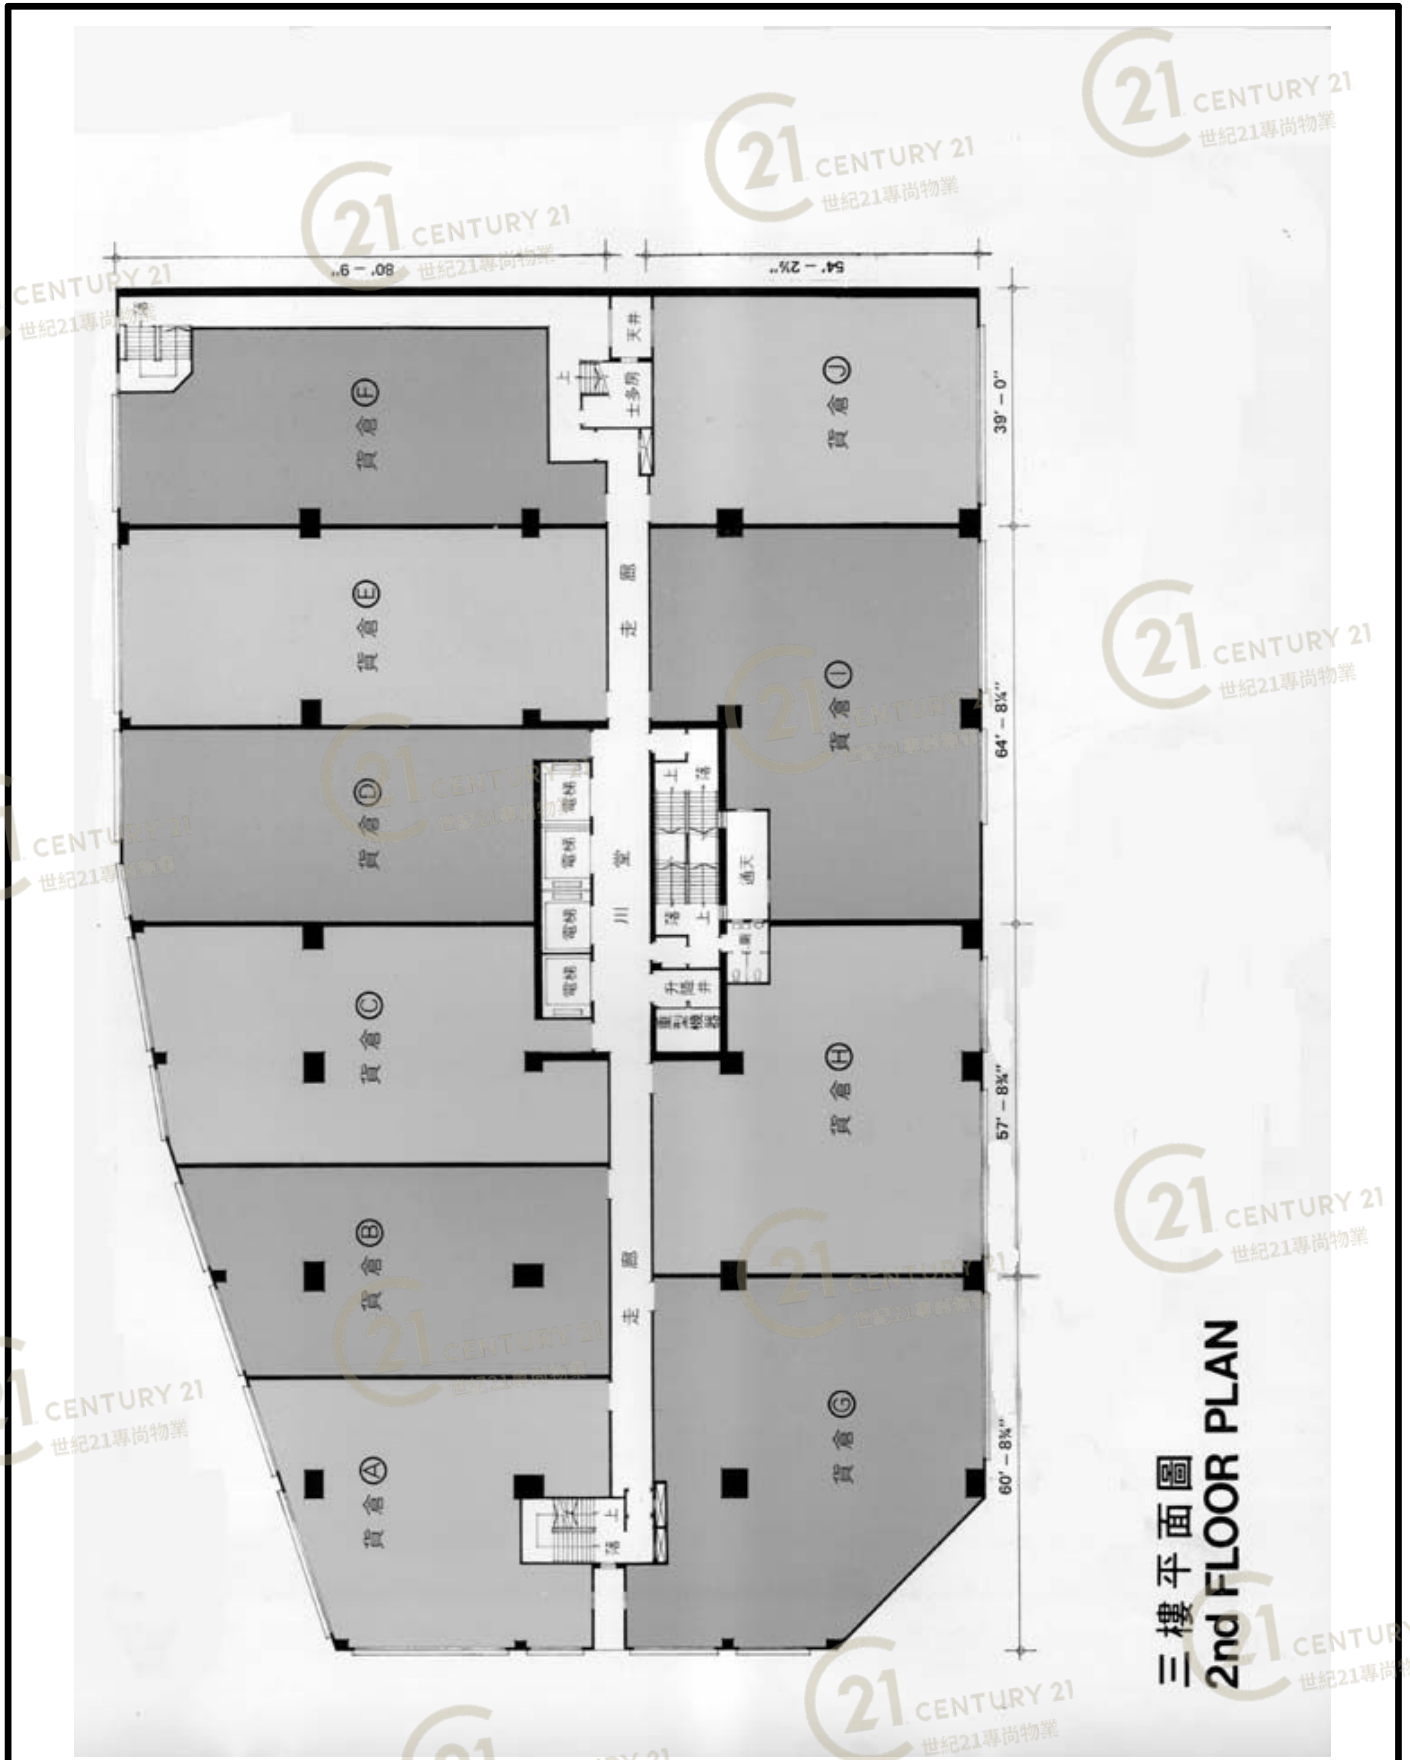

Floor Plan

鴻昌工業中心1期 Hung Cheung Industrial Centre Phase 1

NOT TO SCALE, FOR IDENTIFICATION PURPOSE ONLY

圖中所有數據比例，一概只作參考之用

平面圖

Floor Plan

鴻昌工業中心1期 Hung Cheung Industrial Centre Phase 1

NOT TO SCALE, FOR IDENTIFICATION PURPOSE ONLY

圖中所有數據比例，一概只作參考之用

平面圖

Floor Plan

2nd Floor Plan

鴻昌工業中心1期 Hung Cheung Industrial Centre Phase 1

NOT TO SCALE, FOR IDENTIFICATION PURPOSE ONLY
圖中所有數據比例，一概只作參考之用

平面圖

Floor Plan

鴻昌工業中心1期 Hung Cheung Industrial Centre Phase 1

NOT TO SCALE, FOR IDENTIFICATION PURPOSE ONLY

圖中所有數據比例，一概只作參考之用

平面圖

Floor Plan

3rd ~ 7th Floor Plan

鴻昌工業中心1期 Hung Cheung Industrial Centre Phase 1

NOT TO SCALE, FOR IDENTIFICATION PURPOSE ONLY