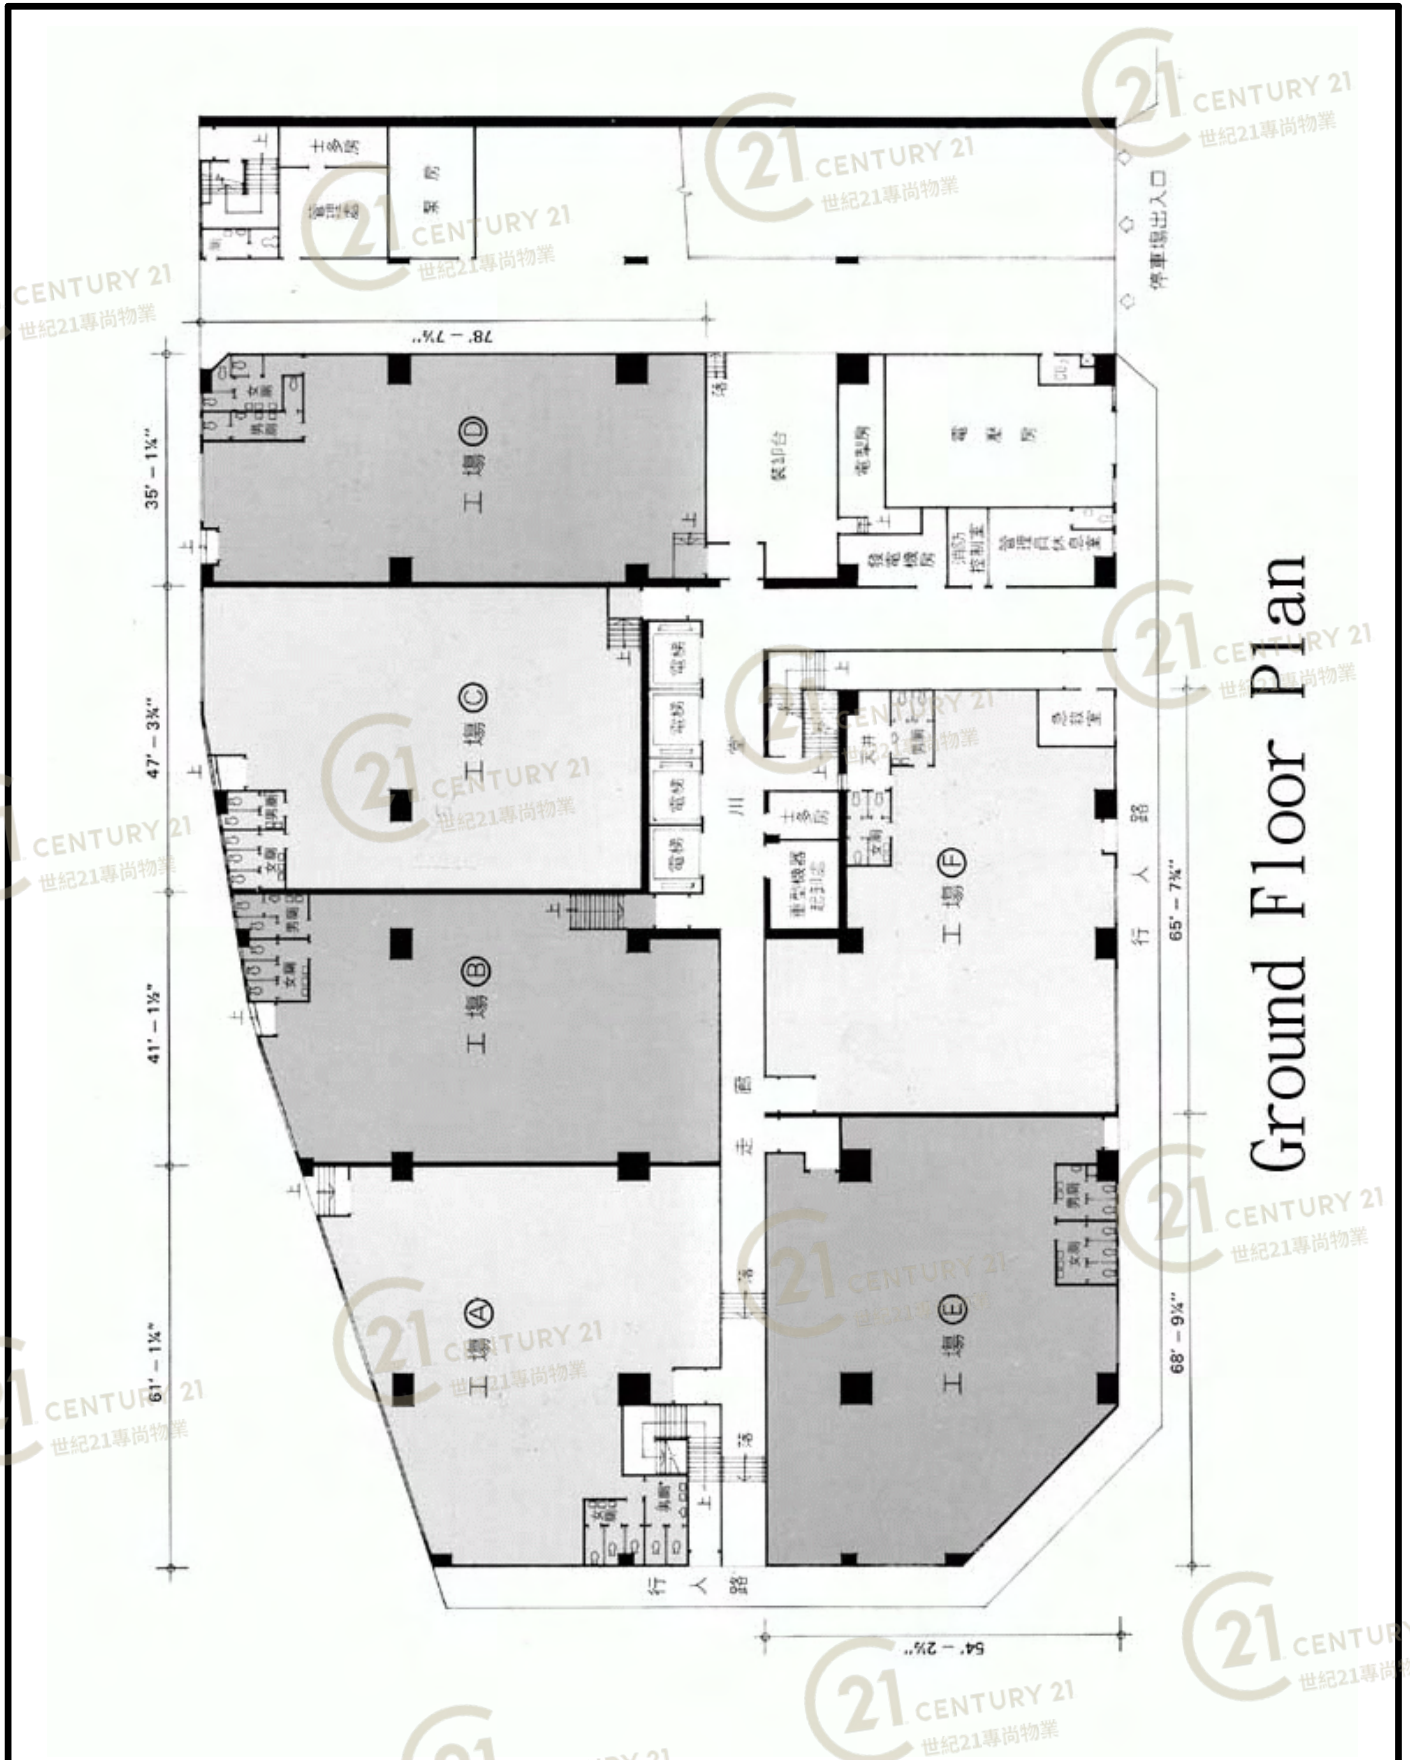

鴻昌工業中心1期 Hung Cheung Industrial Centre Phase 1

NOT TO SCALE, FOR IDENTIFICATION PURPOSE ONLY

圖中所有數據比例，一概只作參考之用

平面圖

Floor Plan

Roof Plan

鴻昌工業中心1期 Hung Cheung Industrial Centre Phase 1

NOT TO SCALE, FOR IDENTIFICATION PURPOSE ONLY

圖中所有數據比例，一概只作參考之用

平面圖

Floor Plan

**FACTORY UNIT E,
G/F HUNG CHEUNG INDUSTRIAL CENTRE
PHASE I, TUEN MUN, NEW TERRITORIES
LOT NO. T.M.T.L. 157**

NOTES:

1. ALL MEASUREMENTS ARE IN MILLIMETERS.

COLOUR CODE	AREA (sq.m.)	REMARK
 GREEN	23.34	COMMON AREA WITHIN UNIT E

Suprieh Yeung Yau-yan
HKIA RIBA Registered Architect
Authorized Person (API 92/82)

鴻昌工業中心1期 Hung Cheung Industrial Centre Phase 1

NOT TO SCALE, FOR IDENTIFICATION PURPOSE ONLY
圖中所有數據比例，一概只作參考之用

平面圖

Floor Plan