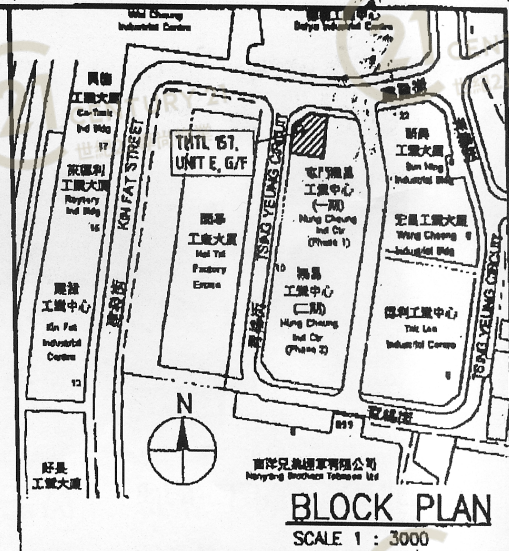

圖中所有數據比例，一概只作參考之用

平面圖

Floor Plan

**FACTORY UNIT E,
G/F HUNG CHEUNG INDUSTRIAL CENTRE
PHASE I, TUEN MUN, NEW TERRITORIES
LOT NO. T.M.T.L. 157**

NOTES:

1. ALL MEASUREMENTS ARE IN MILLIMETERS.

COLOUR CODE	AREA (sq.m.)	REMARK
 GREEN	23.34	COMMON AREA WITHIN UNIT E

Suprieh Yeung Yau-yan
HKIA RIBA Registered Architect
Authorized Person (API 92/82)

鴻昌工業中心1期 Hung Cheung Industrial Centre Phase 1

NOT TO SCALE, FOR IDENTIFICATION PURPOSE ONLY
圖中所有數據比例，一概只作參考之用

平面圖

Floor Plan