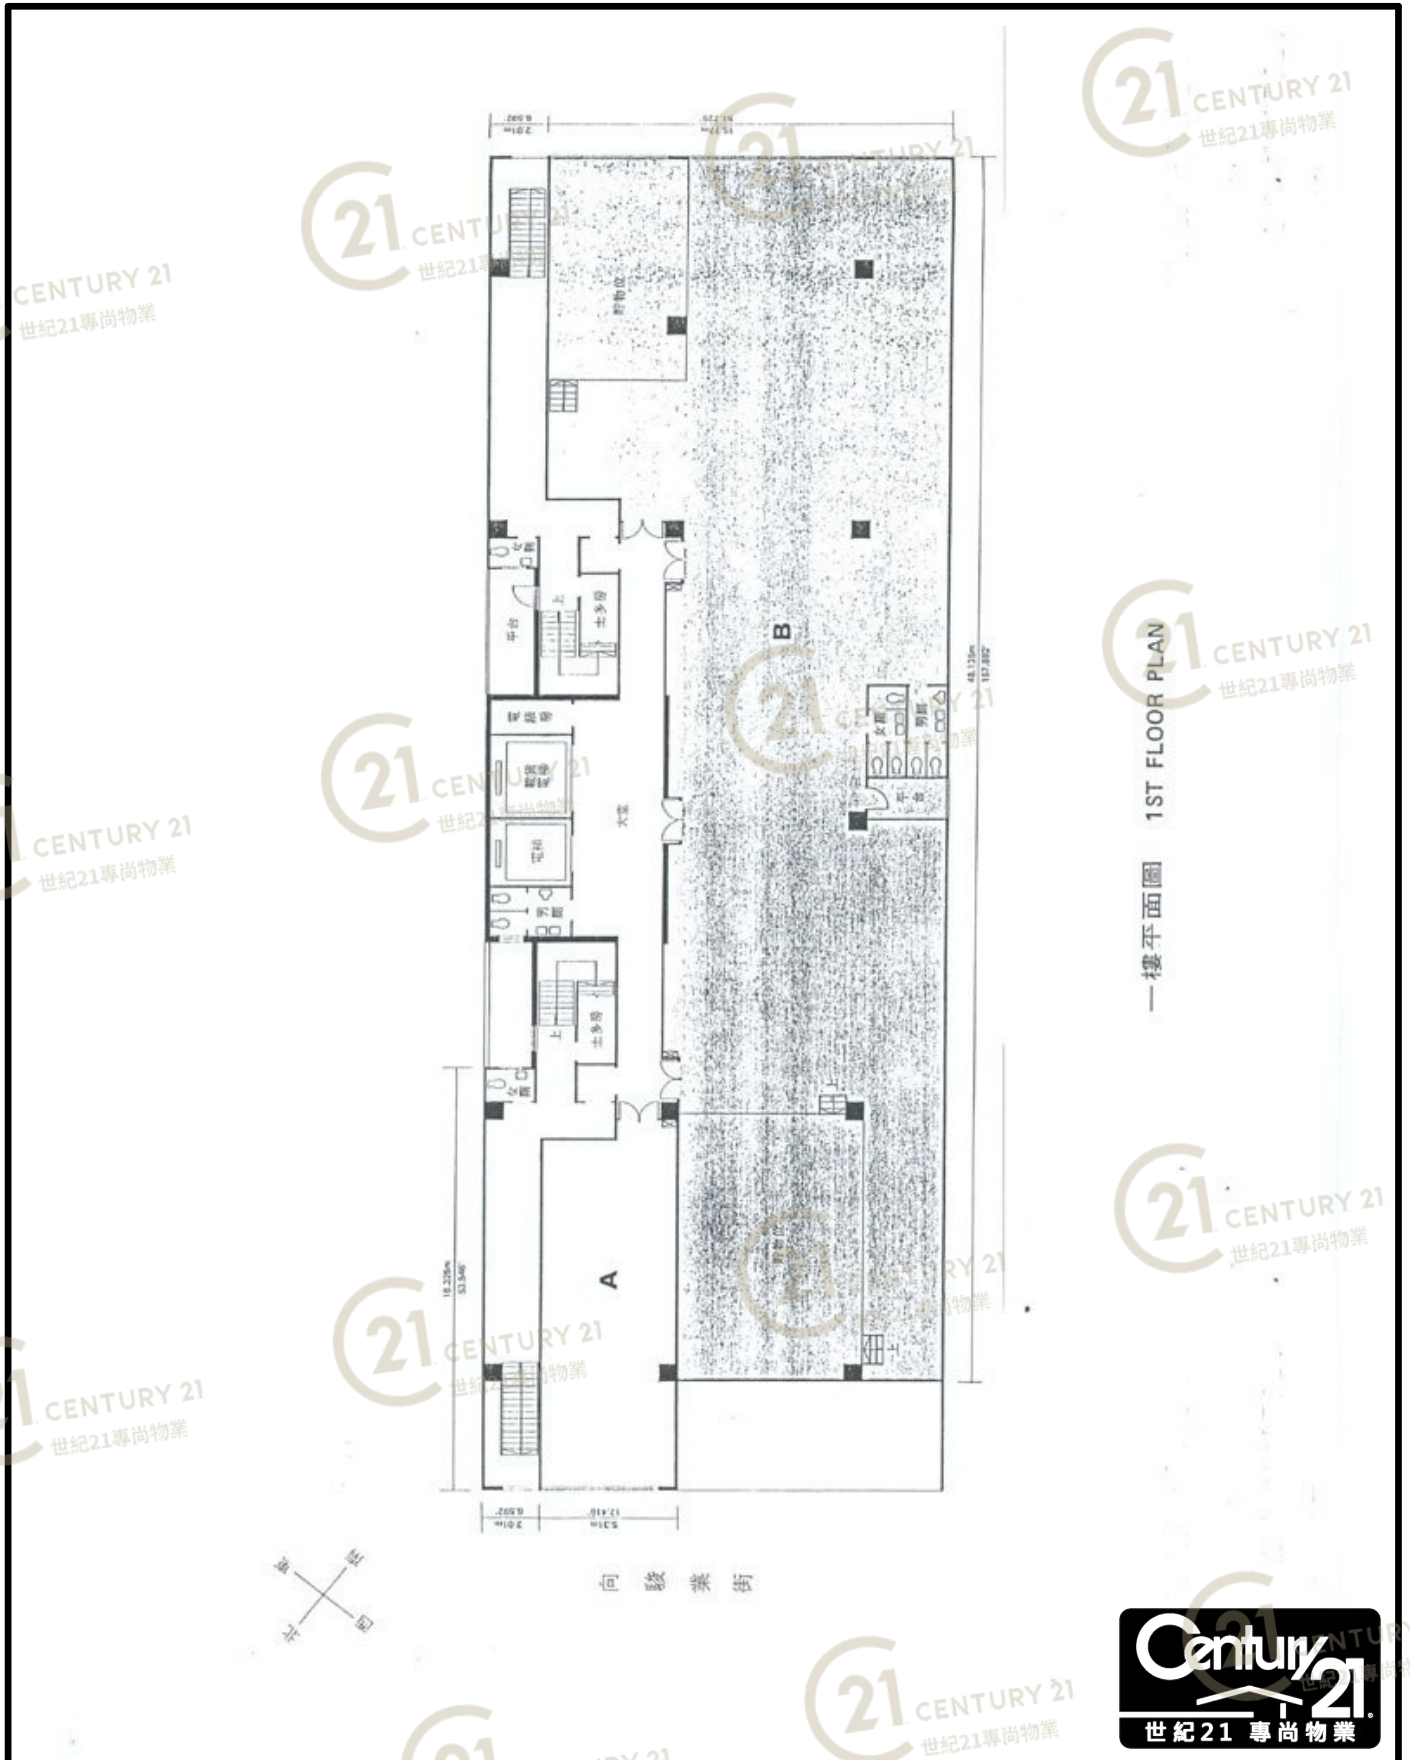

平面圖

Floor Plan

駿運工業大廈 Tsun Win Factory Building

NOT TO SCALE, FOR IDENTIFICATION PURPOSE ONLY
 圖中所有數據比例，一概只作參考之用

平面圖

Floor Plan

駿運工業大廈 Tsun Win Factory Building

NOT TO SCALE, FOR IDENTIFICATION PURPOSE ONLY

圖中所有數據比例，一概只作參考之用

平面圖

Floor Plan

駿運工業大廈 Tsun Win Factory Building

NOT TO SCALE, FOR IDENTIFICATION PURPOSE ONLY

圖中所有數據比例，一概只作參考之用

平面圖

Floor Plan

駿運工業大廈 Tsun Win Factory Building

NOT TO SCALE, FOR IDENTIFICATION PURPOSE ONLY

圖中所有數據比例，一概只作參考之用

平面圖

Floor Plan

駿運工業大廈 Tsun Win Factory Building

NOT TO SCALE, FOR IDENTIFICATION PURPOSE ONLY

圖中所有數據比例，一概只作參考之用