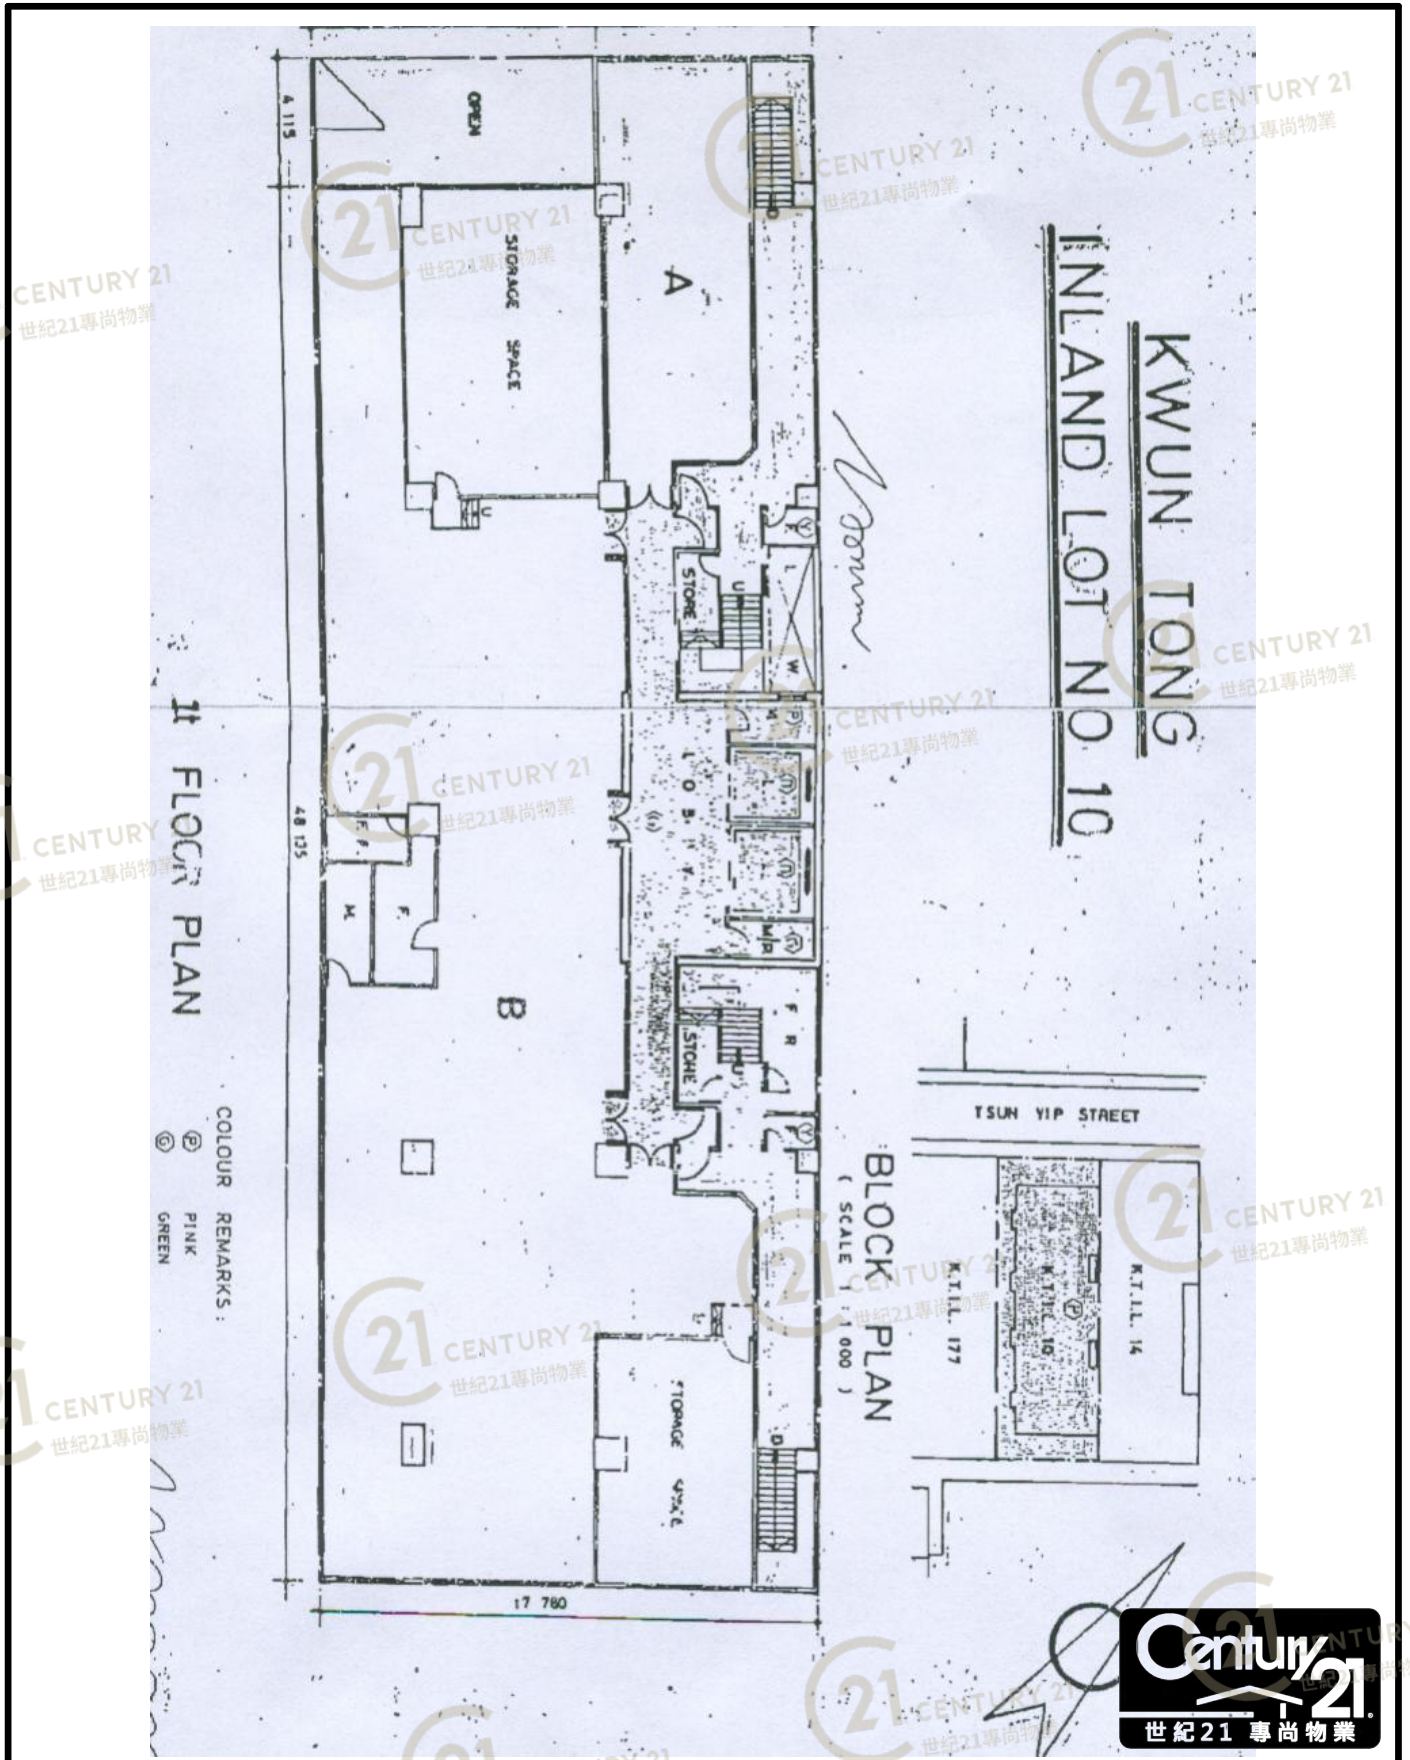

平面圖

Floor Plan

駿運工業大廈 Tsun Win Factory Building

NOT TO SCALE, FOR IDENTIFICATION PURPOSE ONLY
 圖中所有數據比例，一概只作參考之用

平面圖

Floor Plan

駿運工業大廈 Tsun Win Factory Building

NOT TO SCALE, FOR IDENTIFICATION PURPOSE ONLY

圖中所有數據比例，一概只作參考之用

平面圖

Floor Plan

駿運工業大廈 Tsun Win Factory Building

NOT TO SCALE, FOR IDENTIFICATION PURPOSE ONLY

圖中所有數據比例，一概只作參考之用

平面圖

Floor Plan

駿運工業大廈 Tsun Win Factory Building

NOT TO SCALE, FOR IDENTIFICATION PURPOSE ONLY

圖中所有數據比例，一概只作參考之用

平面圖

Floor Plan

駿運工業大廈 Tsun Win Factory Building

NOT TO SCALE, FOR IDENTIFICATION PURPOSE ONLY

圖中所有數據比例，一概只作參考之用