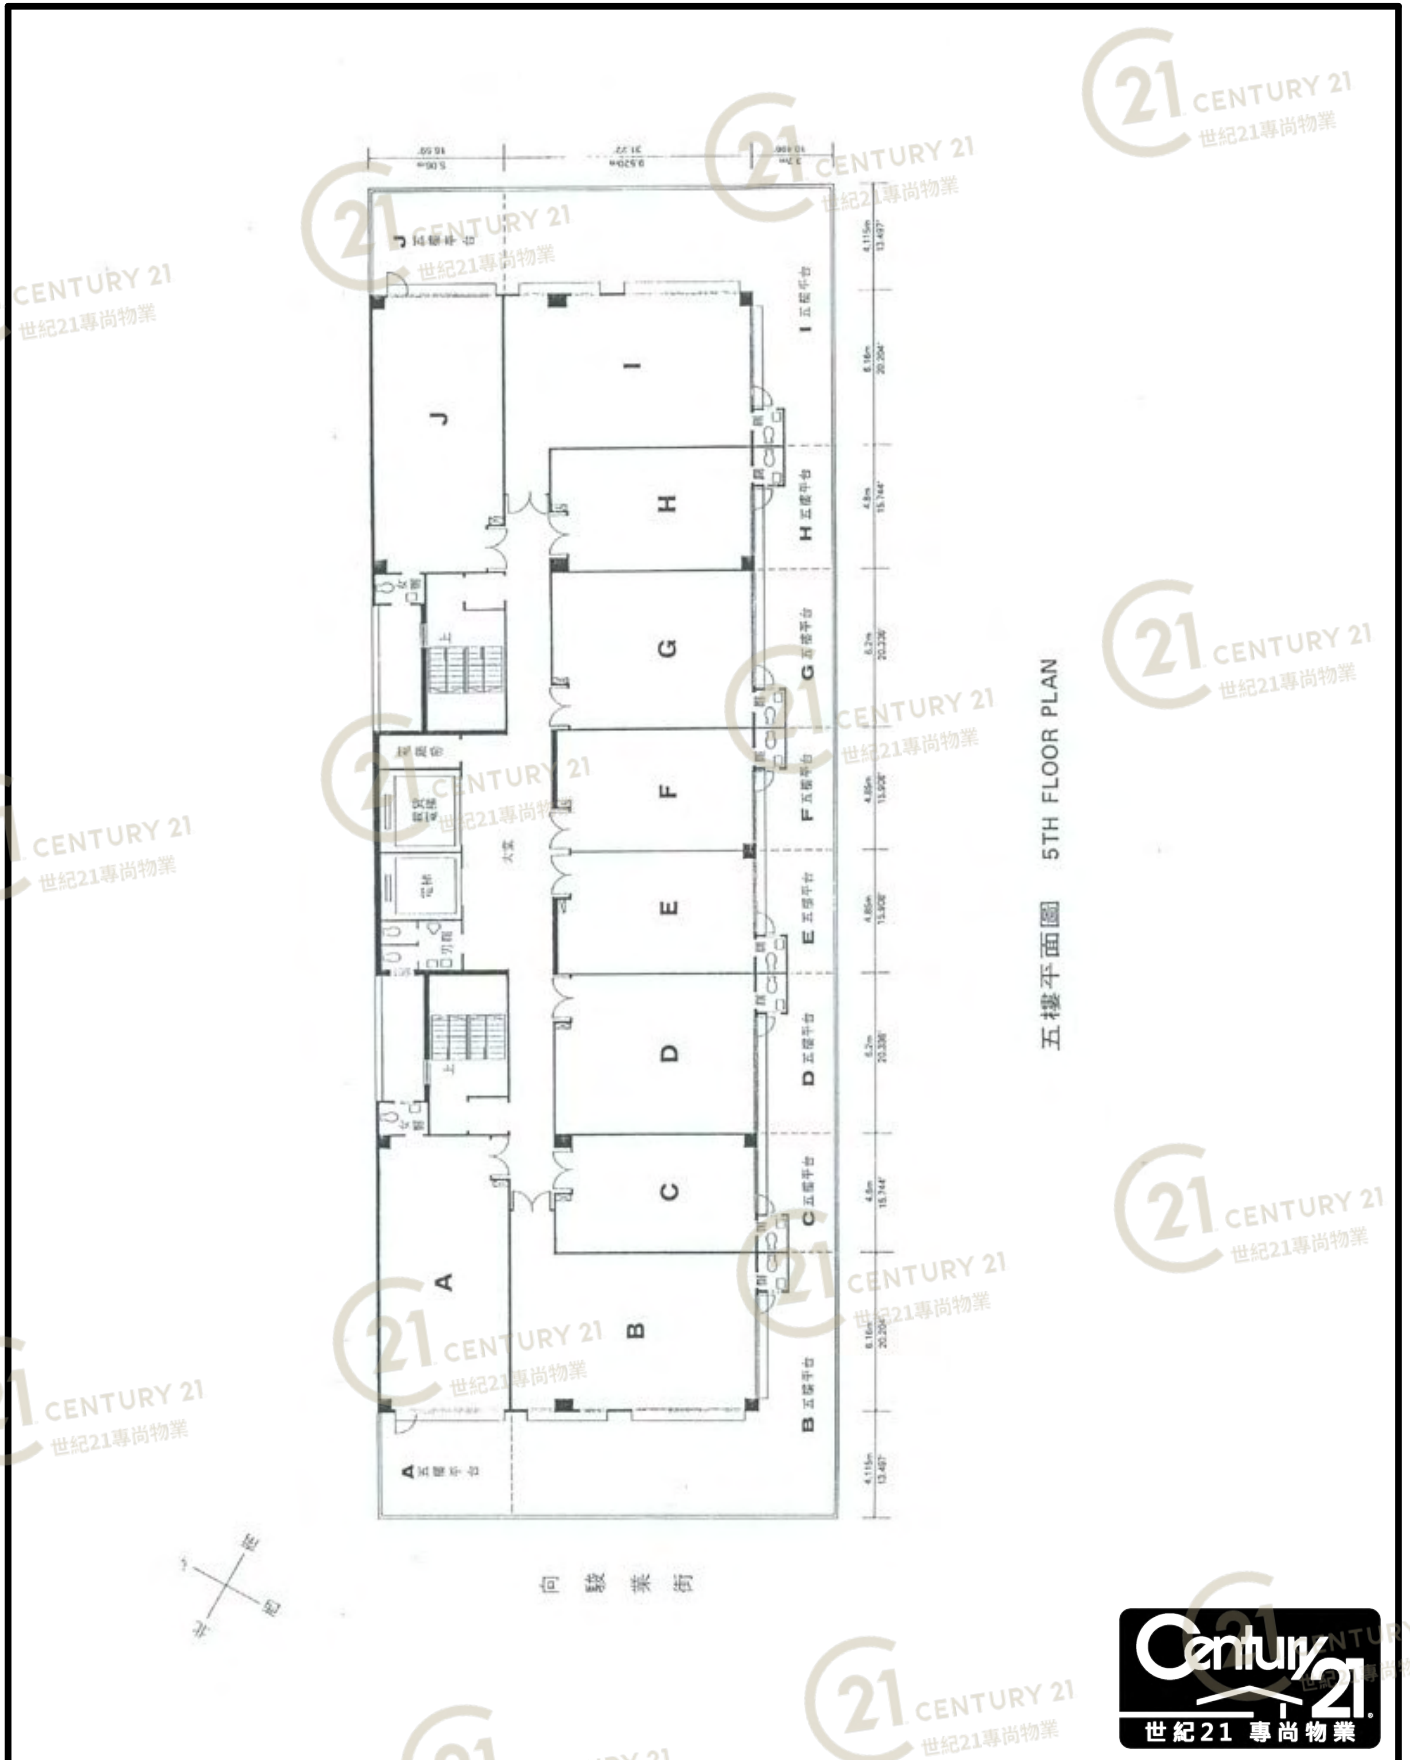

平面圖

Floor Plan

駿運工業大廈 Tsun Win Factory Building

NOT TO SCALE, FOR IDENTIFICATION PURPOSE ONLY

圖中所有數據比例，一概只作參考之用

平面圖

Floor Plan

駿運工業大廈 Tsun Win Factory Building

NOT TO SCALE, FOR IDENTIFICATION PURPOSE ONLY

圖中所有數據比例，一概只作參考之用

平面圖

Floor Plan

駿運工業大廈 Tsun Win Factory Building

NOT TO SCALE, FOR IDENTIFICATION PURPOSE ONLY

圖中所有數據比例，一概只作參考之用

平面圖