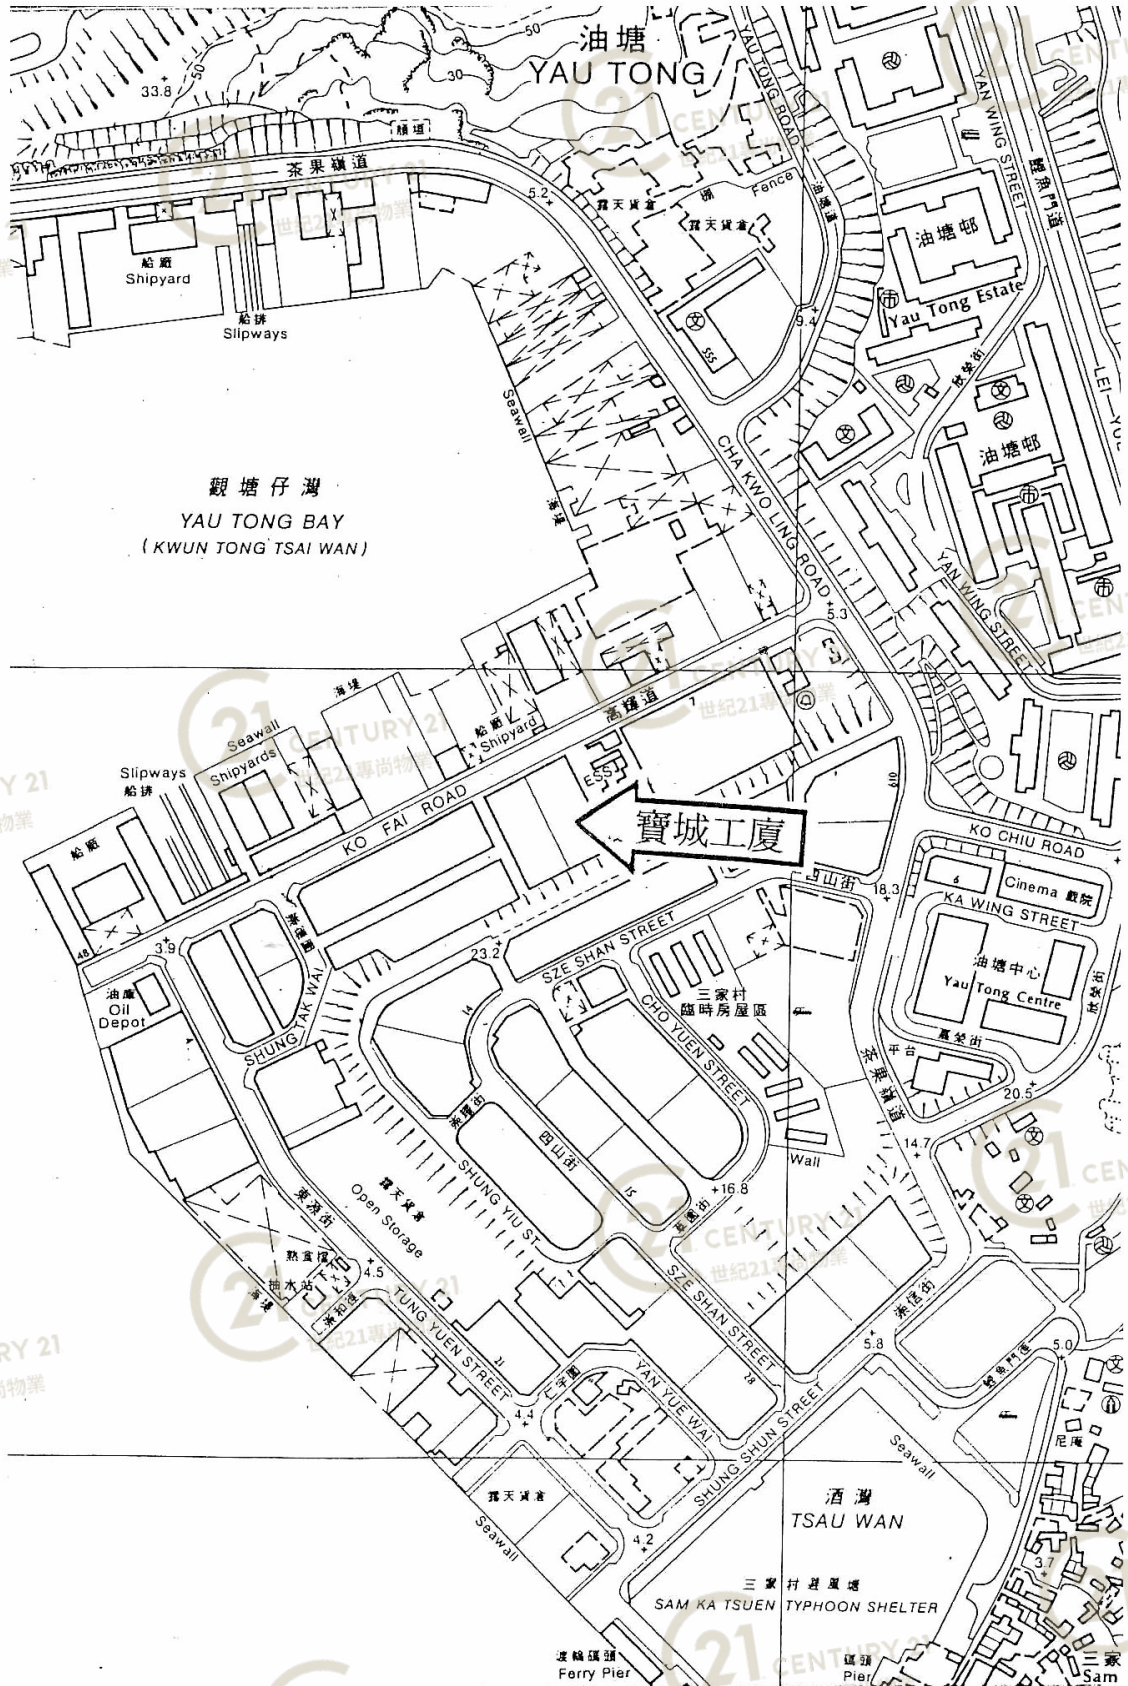

NOT TO SCALE, FOR IDENTIFICATION PURPOSE ONLY

圖中所有數據比例，一概只作參考之用

平面圖

Floor Plan

寶城工業大廈 Well Town Industrial Building

NOT TO SCALE, FOR IDENTIFICATION PURPOSE ONLY

圖中所有數據比例，一概只作參考之用

平面圖

Floor Plan

寶城工業大廈 Well Town Industrial Building

NOT TO SCALE, FOR IDENTIFICATION PURPOSE ONLY

圖中所有數據比例，一概只作參考之用

平面圖

Floor Plan

寶城工業大廈 Well Town Industrial Building

NOT TO SCALE, FOR IDENTIFICATION PURPOSE ONLY

圖中所有數據比例，一概只作參考之用

平面圖

Floor Plan

寶城工業大廈 Well Town Industrial Building

NOT TO SCALE, FOR IDENTIFICATION PURPOSE ONLY

圖中所有數據比例，一概只作參考之用

外觀圖

Building Outlook