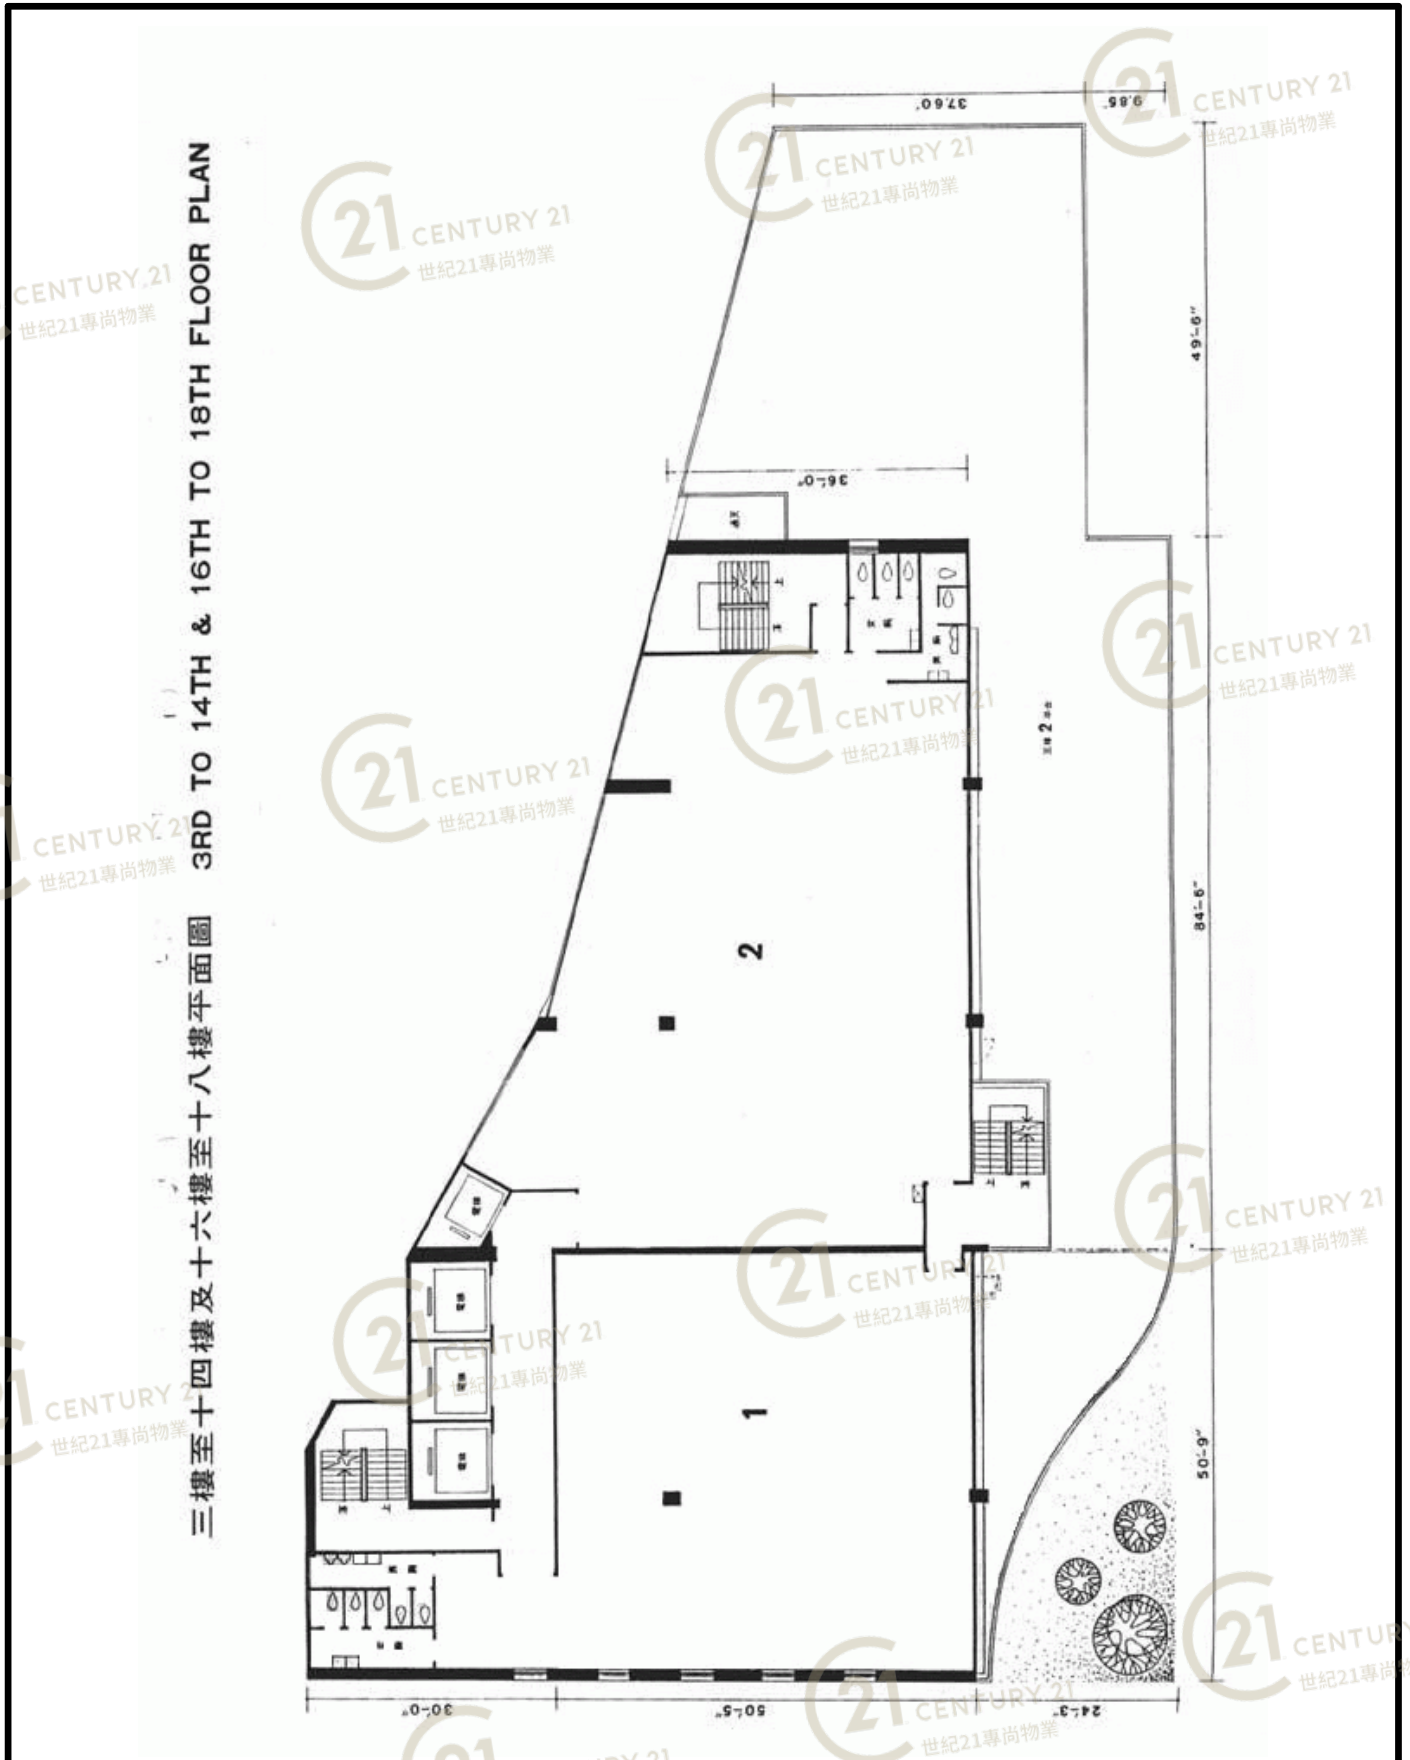

平面圖

Floor Plan

華星工業大廈 Wah Sing Industrial Building

NOT TO SCALE, FOR IDENTIFICATION PURPOSE ONLY

圖中所有數據比例，一概只作參考之用

平面圖

Floor Plan

華星工業大廈 Wah Sing Industrial Building

NOT TO SCALE, FOR IDENTIFICATION PURPOSE ONLY

圖中所有數據比例，一概只作參考之用

平面圖

Floor Plan

20TH TO 25TH FLOOR PLAN
二十樓至二十五樓平面圖

華星工業大廈 Wah Sing Industrial Building

NOT TO SCALE, FOR IDENTIFICATION PURPOSE ONLY
圖中所有數據比例，一概只作參考之用

平面圖

Floor Plan

三樓至十四樓及十六樓至十八樓平面圖 3RD TO 14TH & 16TH TO 18TH FLOOR PLAN

華星工業大廈 Wah Sing Industrial Building

NOT TO SCALE, FOR IDENTIFICATION PURPOSE ONLY

圖中所有數據比例，一概只作參考之用

平面圖

Floor Plan

地下平面圖 GROUND FLOOR PLAN

華星工業大廈 Wah Sing Industrial Building

NOT TO SCALE, FOR IDENTIFICATION PURPOSE ONLY
圖中所有數據比例，一概只作參考之用

平面圖

Floor Plan

華星工業大廈10/F B室圖
關小姐 2370 3779

華星工業大廈 Wah Sing Industrial Building

NOT TO SCALE, FOR IDENTIFICATION PURPOSE ONLY