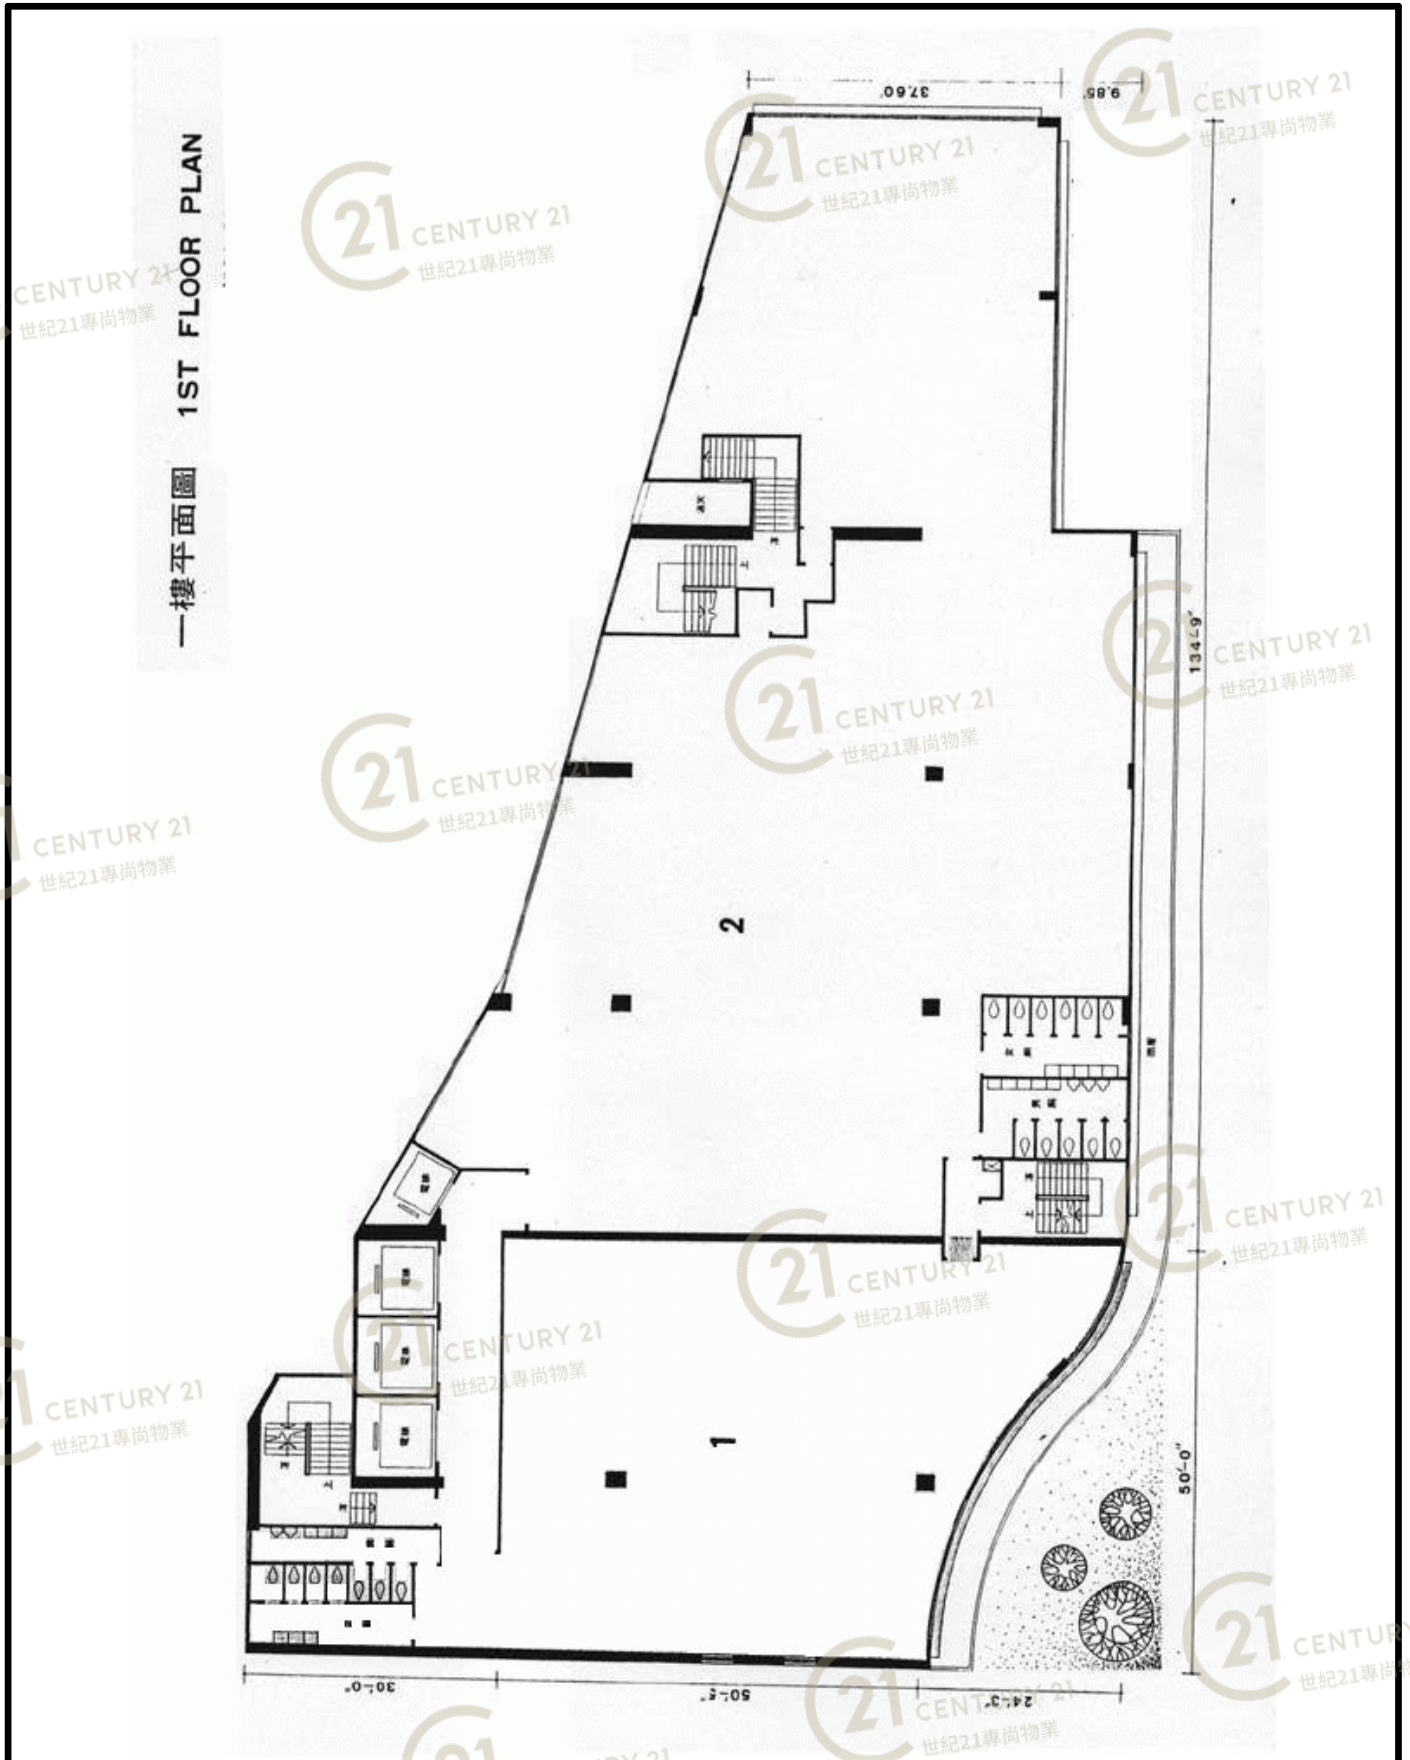

平面圖

Floor Plan

華星工業大廈 Wah Sing Industrial Building

NOT TO SCALE, FOR IDENTIFICATION PURPOSE ONLY

圖中所有數據比例，一概只作參考之用

平面圖

Floor Plan

華星工業大廈 Wah Sing Industrial Building

NOT TO SCALE, FOR IDENTIFICATION PURPOSE ONLY

圖中所有數據比例，一概只作參考之用

平面圖

Floor Plan

20TH TO 25TH FLOOR PLAN
二十樓至二十五樓平面圖

華星工業大廈 Wah Sing Industrial Building

NOT TO SCALE, FOR IDENTIFICATION PURPOSE ONLY
圖中所有數據比例，一概只作參考之用

平面圖

Floor Plan

三樓至十四樓及十六樓至十八樓平面圖 3RD TO 14TH & 16TH TO 18TH FLOOR PLAN

華星工業大廈 Wah Sing Industrial Building

NOT TO SCALE, FOR IDENTIFICATION PURPOSE ONLY

圖中所有數據比例，一概只作參考之用

平面圖

Floor Plan

地下平面圖 GROUND FLOOR PLAN

華星工業大廈 Wah Sing Industrial Building

NOT TO SCALE, FOR IDENTIFICATION PURPOSE ONLY
圖中所有數據比例，一概只作參考之用

平面圖

Floor Plan

華星工業大廈10/F B室圖
關小姐 2370 3779

華星工業大廈 Wah Sing Industrial Building

NOT TO SCALE, FOR IDENTIFICATION PURPOSE ONLY