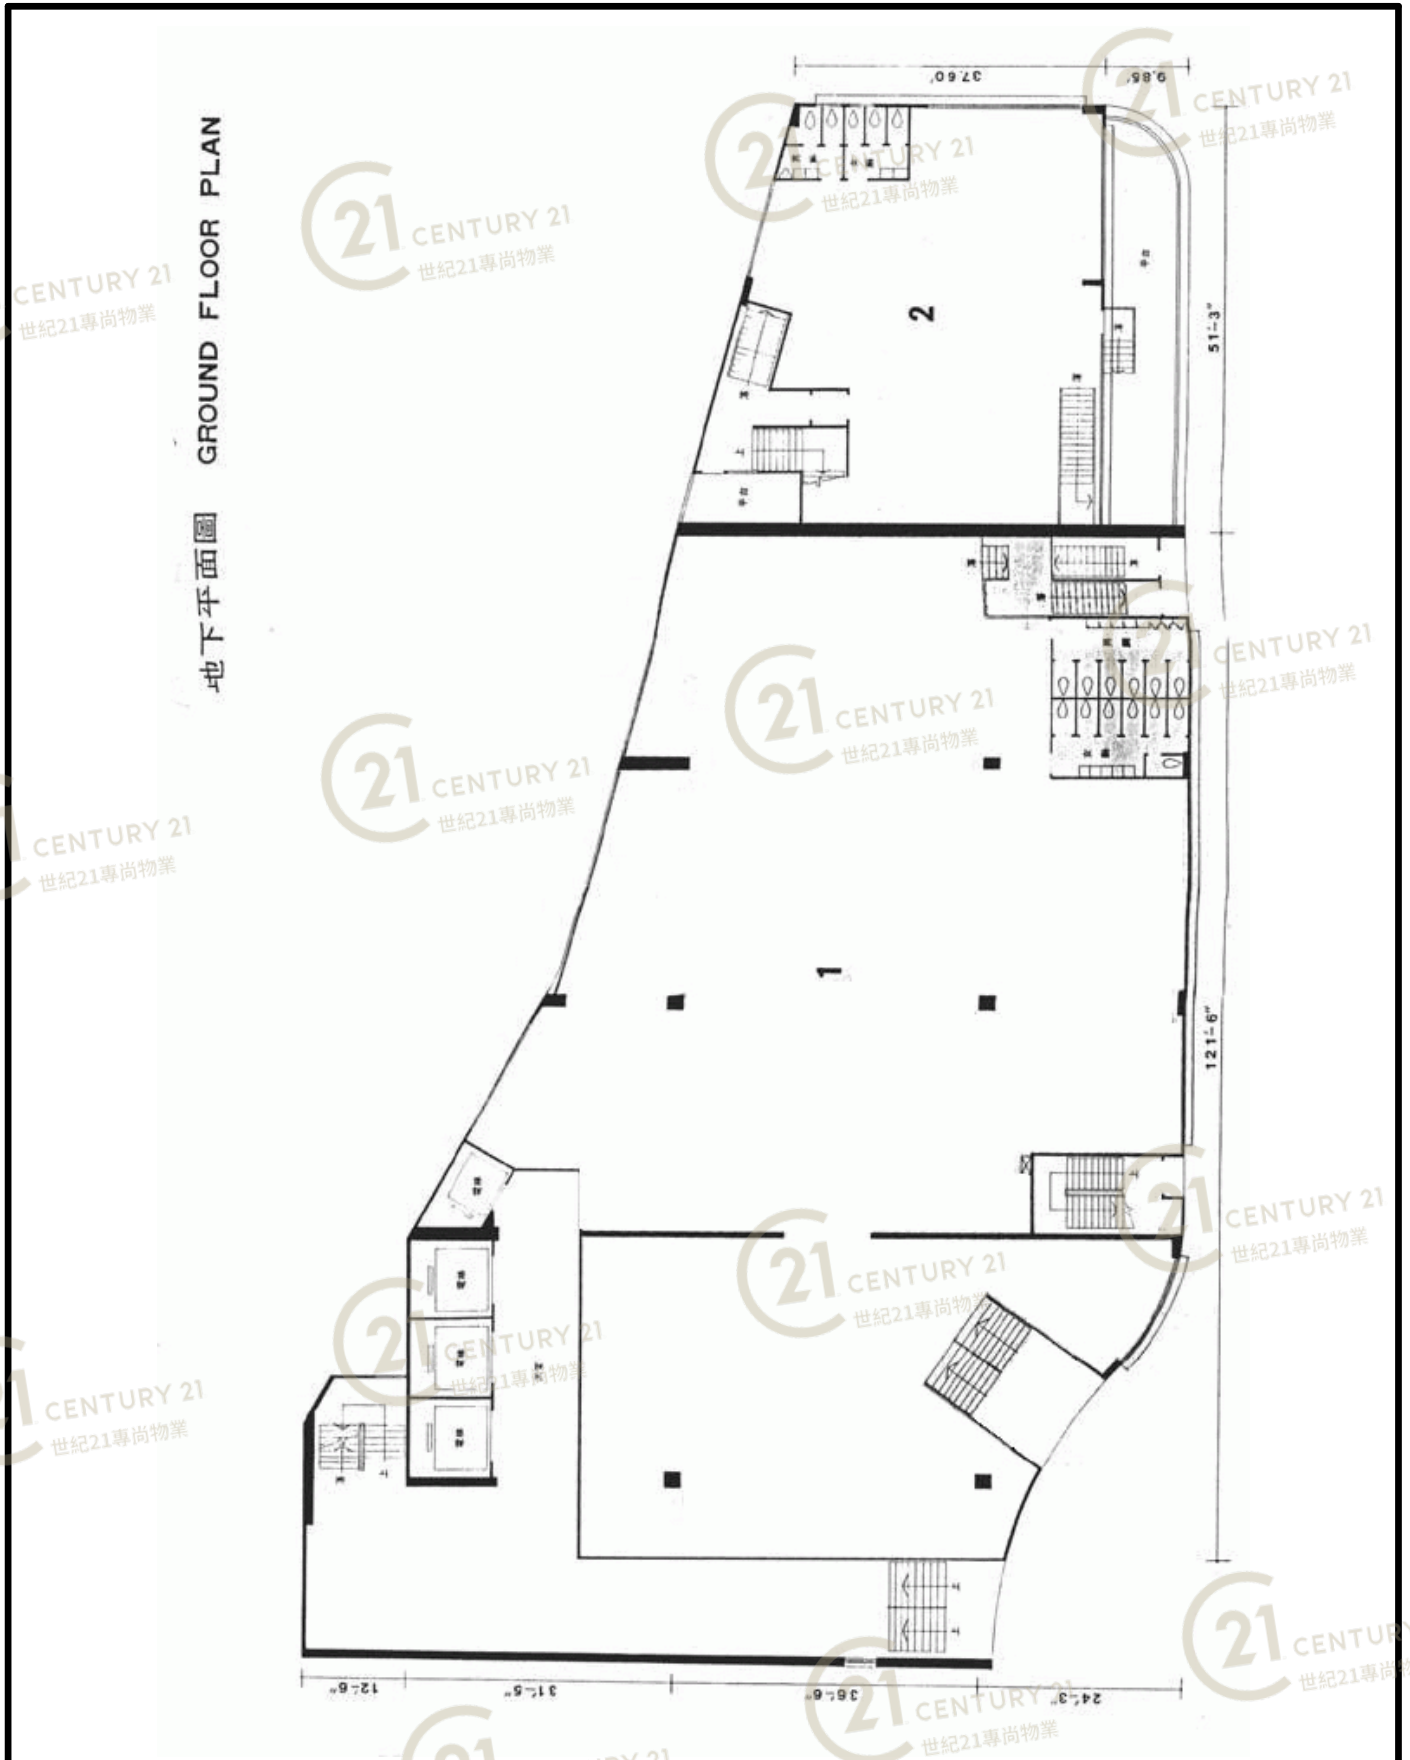

平面圖

Floor Plan

華星工業大廈 Wah Sing Industrial Building

NOT TO SCALE, FOR IDENTIFICATION PURPOSE ONLY

圖中所有數據比例，一概只作參考之用

平面圖

Floor Plan

華星工業大廈 Wah Sing Industrial Building

NOT TO SCALE, FOR IDENTIFICATION PURPOSE ONLY

圖中所有數據比例，一概只作參考之用

平面圖

Floor Plan

20TH TO 25TH FLOOR PLAN
二十樓至二十五樓平面圖

華星工業大廈 Wah Sing Industrial Building

NOT TO SCALE, FOR IDENTIFICATION PURPOSE ONLY
圖中所有數據比例，一概只作參考之用

平面圖

Floor Plan

三樓至十四樓及十六樓至十八樓平面圖 3RD TO 14TH & 16TH TO 18TH FLOOR PLAN

華星工業大廈 Wah Sing Industrial Building

NOT TO SCALE, FOR IDENTIFICATION PURPOSE ONLY

圖中所有數據比例，一概只作參考之用

平面圖

Floor Plan

地下平面圖 GROUND FLOOR PLAN

華星工業大廈 Wah Sing Industrial Building

NOT TO SCALE, FOR IDENTIFICATION PURPOSE ONLY
圖中所有數據比例，一概只作參考之用

平面圖

Floor Plan

華星工業大廈10/F B室圖
關小姐 2370 3779

華星工業大廈 Wah Sing Industrial Building

NOT TO SCALE, FOR IDENTIFICATION PURPOSE ONLY