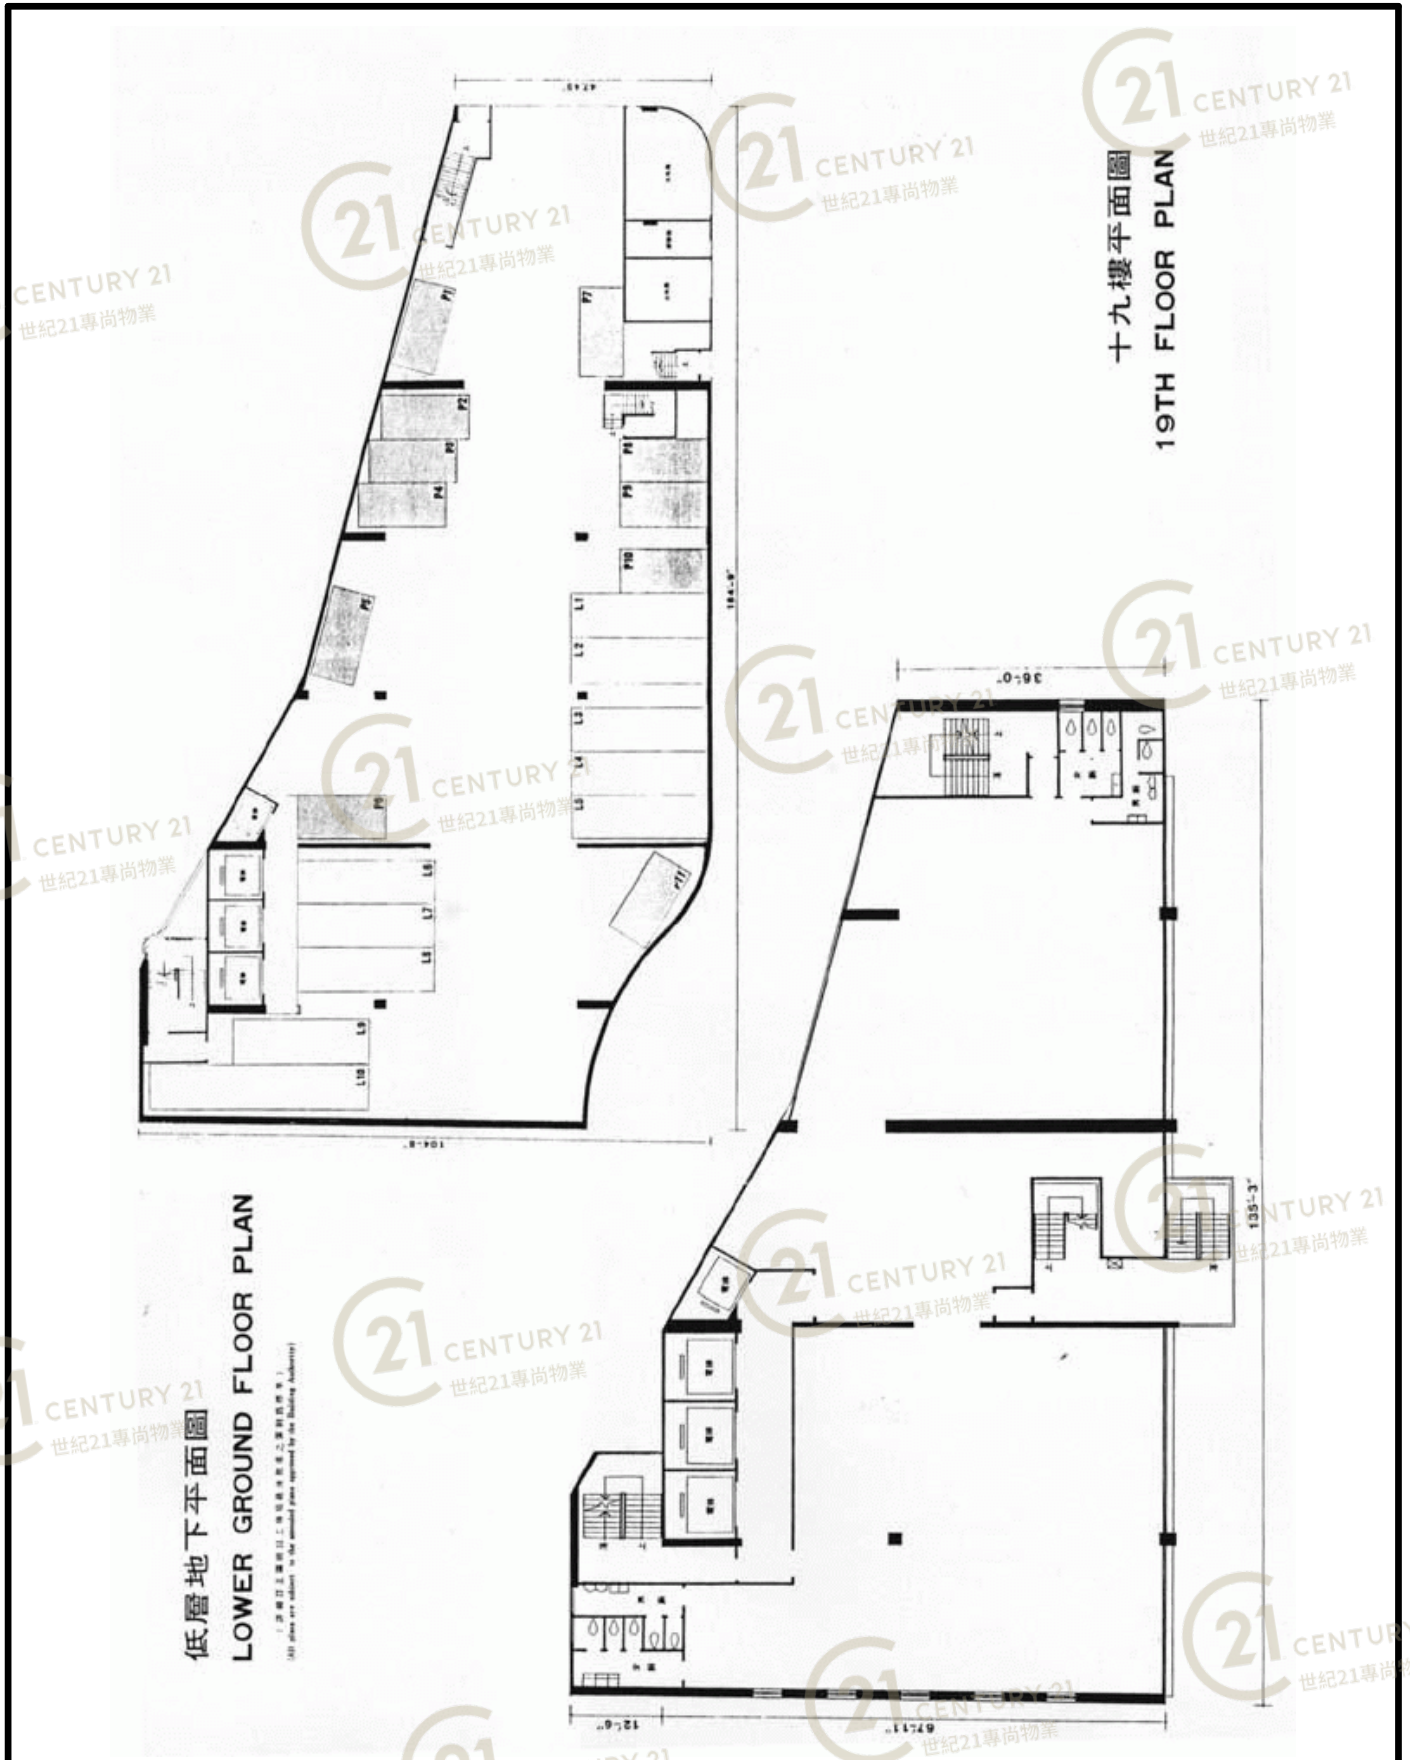

平面圖

Floor Plan

華星工業大廈 Wah Sing Industrial Building

NOT TO SCALE, FOR IDENTIFICATION PURPOSE ONLY

圖中所有數據比例，一概只作參考之用

平面圖

Floor Plan

華星工業大廈 Wah Sing Industrial Building

NOT TO SCALE, FOR IDENTIFICATION PURPOSE ONLY

圖中所有數據比例，一概只作參考之用

平面圖

Floor Plan

20TH TO 25TH FLOOR PLAN
二十樓至二十五樓平面圖

華星工業大廈 Wah Sing Industrial Building

NOT TO SCALE, FOR IDENTIFICATION PURPOSE ONLY
圖中所有數據比例，一概只作參考之用

平面圖

Floor Plan

三樓至十四樓及十六樓至十八樓平面圖 3RD TO 14TH & 16TH TO 18TH FLOOR PLAN

華星工業大廈 Wah Sing Industrial Building

NOT TO SCALE, FOR IDENTIFICATION PURPOSE ONLY

圖中所有數據比例，一概只作參考之用

平面圖

Floor Plan

地下平面圖 GROUND FLOOR PLAN

華星工業大廈 Wah Sing Industrial Building

NOT TO SCALE, FOR IDENTIFICATION PURPOSE ONLY
圖中所有數據比例，一概只作參考之用

平面圖

Floor Plan

華星工業大廈10/F B室圖
關小姐 2370 3779

華星工業大廈 Wah Sing Industrial Building

NOT TO SCALE, FOR IDENTIFICATION PURPOSE ONLY