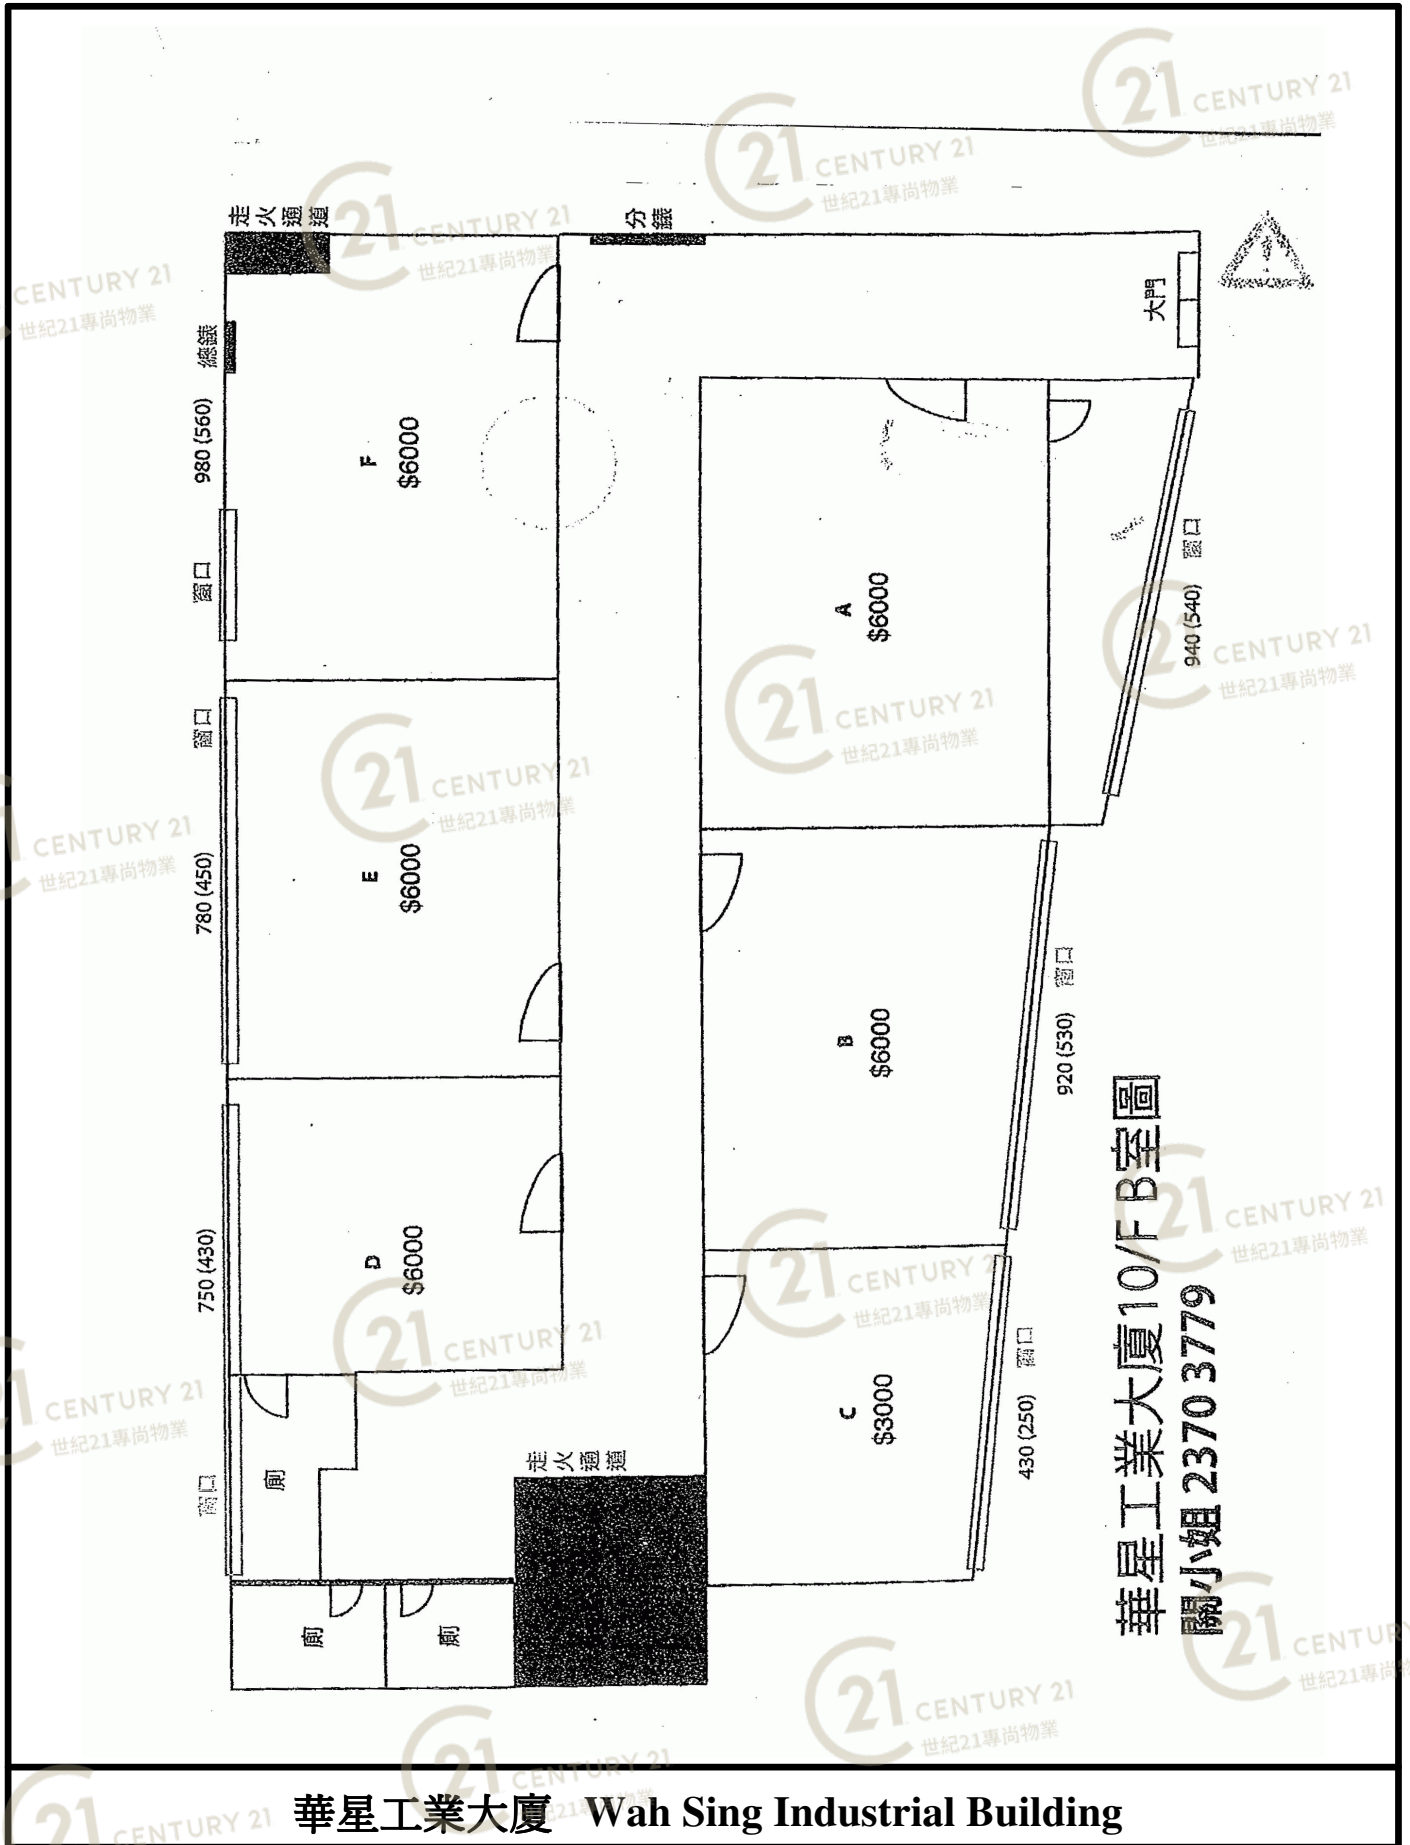

平面圖

Floor Plan

華星工業大廈 Wah Sing Industrial Building

NOT TO SCALE, FOR IDENTIFICATION PURPOSE ONLY

圖中所有數據比例，一概只作參考之用

平面圖

Floor Plan

華星工業大廈 Wah Sing Industrial Building

NOT TO SCALE, FOR IDENTIFICATION PURPOSE ONLY

圖中所有數據比例，一概只作參考之用

平面圖

Floor Plan

20TH TO 25TH FLOOR PLAN
二十樓至二十五樓平面圖

華星工業大廈 Wah Sing Industrial Building

NOT TO SCALE, FOR IDENTIFICATION PURPOSE ONLY
圖中所有數據比例，一概只作參考之用

平面圖

Floor Plan

三樓至十四樓及十六樓至十八樓平面圖 3RD TO 14TH & 16TH TO 18TH FLOOR PLAN

華星工業大廈 Wah Sing Industrial Building

NOT TO SCALE, FOR IDENTIFICATION PURPOSE ONLY

圖中所有數據比例，一概只作參考之用

平面圖

Floor Plan

地下平面圖 GROUND FLOOR PLAN

華星工業大廈 Wah Sing Industrial Building

NOT TO SCALE, FOR IDENTIFICATION PURPOSE ONLY
圖中所有數據比例，一概只作參考之用

平面圖

Floor Plan

華星工業大廈10/F B室圖
關小姐 2370 3779

華星工業大廈 Wah Sing Industrial Building

NOT TO SCALE, FOR IDENTIFICATION PURPOSE ONLY