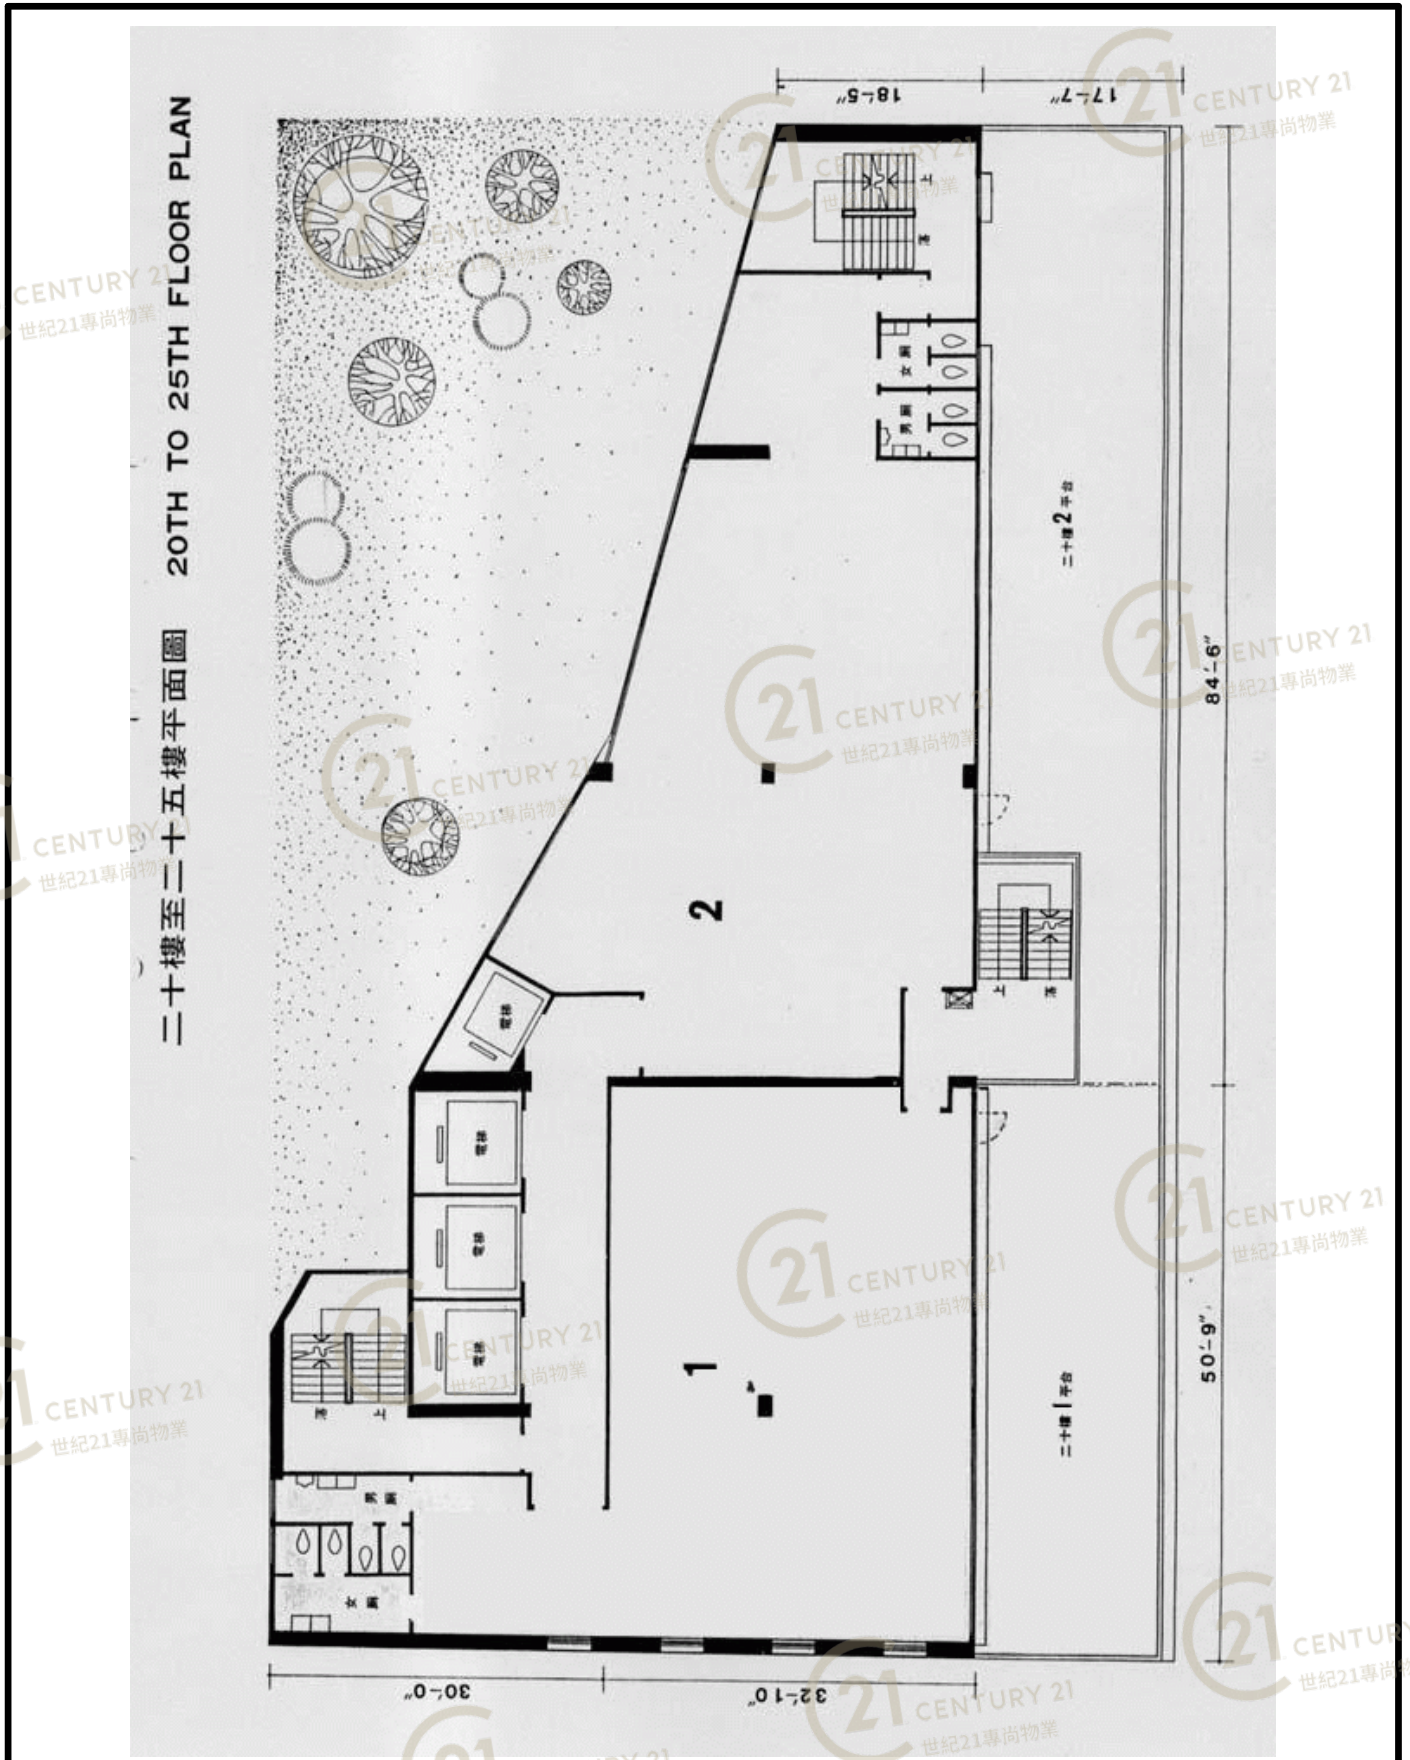

平面圖

Floor Plan

華星工業大廈 Wah Sing Industrial Building

NOT TO SCALE, FOR IDENTIFICATION PURPOSE ONLY

圖中所有數據比例，一概只作參考之用

平面圖

Floor Plan

華星工業大廈 Wah Sing Industrial Building

NOT TO SCALE, FOR IDENTIFICATION PURPOSE ONLY

圖中所有數據比例，一概只作參考之用

平面圖

Floor Plan

20TH TO 25TH FLOOR PLAN
二十樓至二十五樓平面圖

華星工業大廈 Wah Sing Industrial Building

NOT TO SCALE, FOR IDENTIFICATION PURPOSE ONLY
圖中所有數據比例，一概只作參考之用

平面圖

Floor Plan

三樓至十四樓及十六樓至十八樓平面圖 3RD TO 14TH & 16TH TO 18TH FLOOR PLAN

華星工業大廈 Wah Sing Industrial Building

NOT TO SCALE, FOR IDENTIFICATION PURPOSE ONLY

圖中所有數據比例，一概只作參考之用

平面圖

Floor Plan

地下平面圖 GROUND FLOOR PLAN

華星工業大廈 Wah Sing Industrial Building

NOT TO SCALE, FOR IDENTIFICATION PURPOSE ONLY
圖中所有數據比例，一概只作參考之用

平面圖

Floor Plan

華星工業大廈10/F B室圖
關小姐 2370 3779

華星工業大廈 Wah Sing Industrial Building

NOT TO SCALE, FOR IDENTIFICATION PURPOSE ONLY