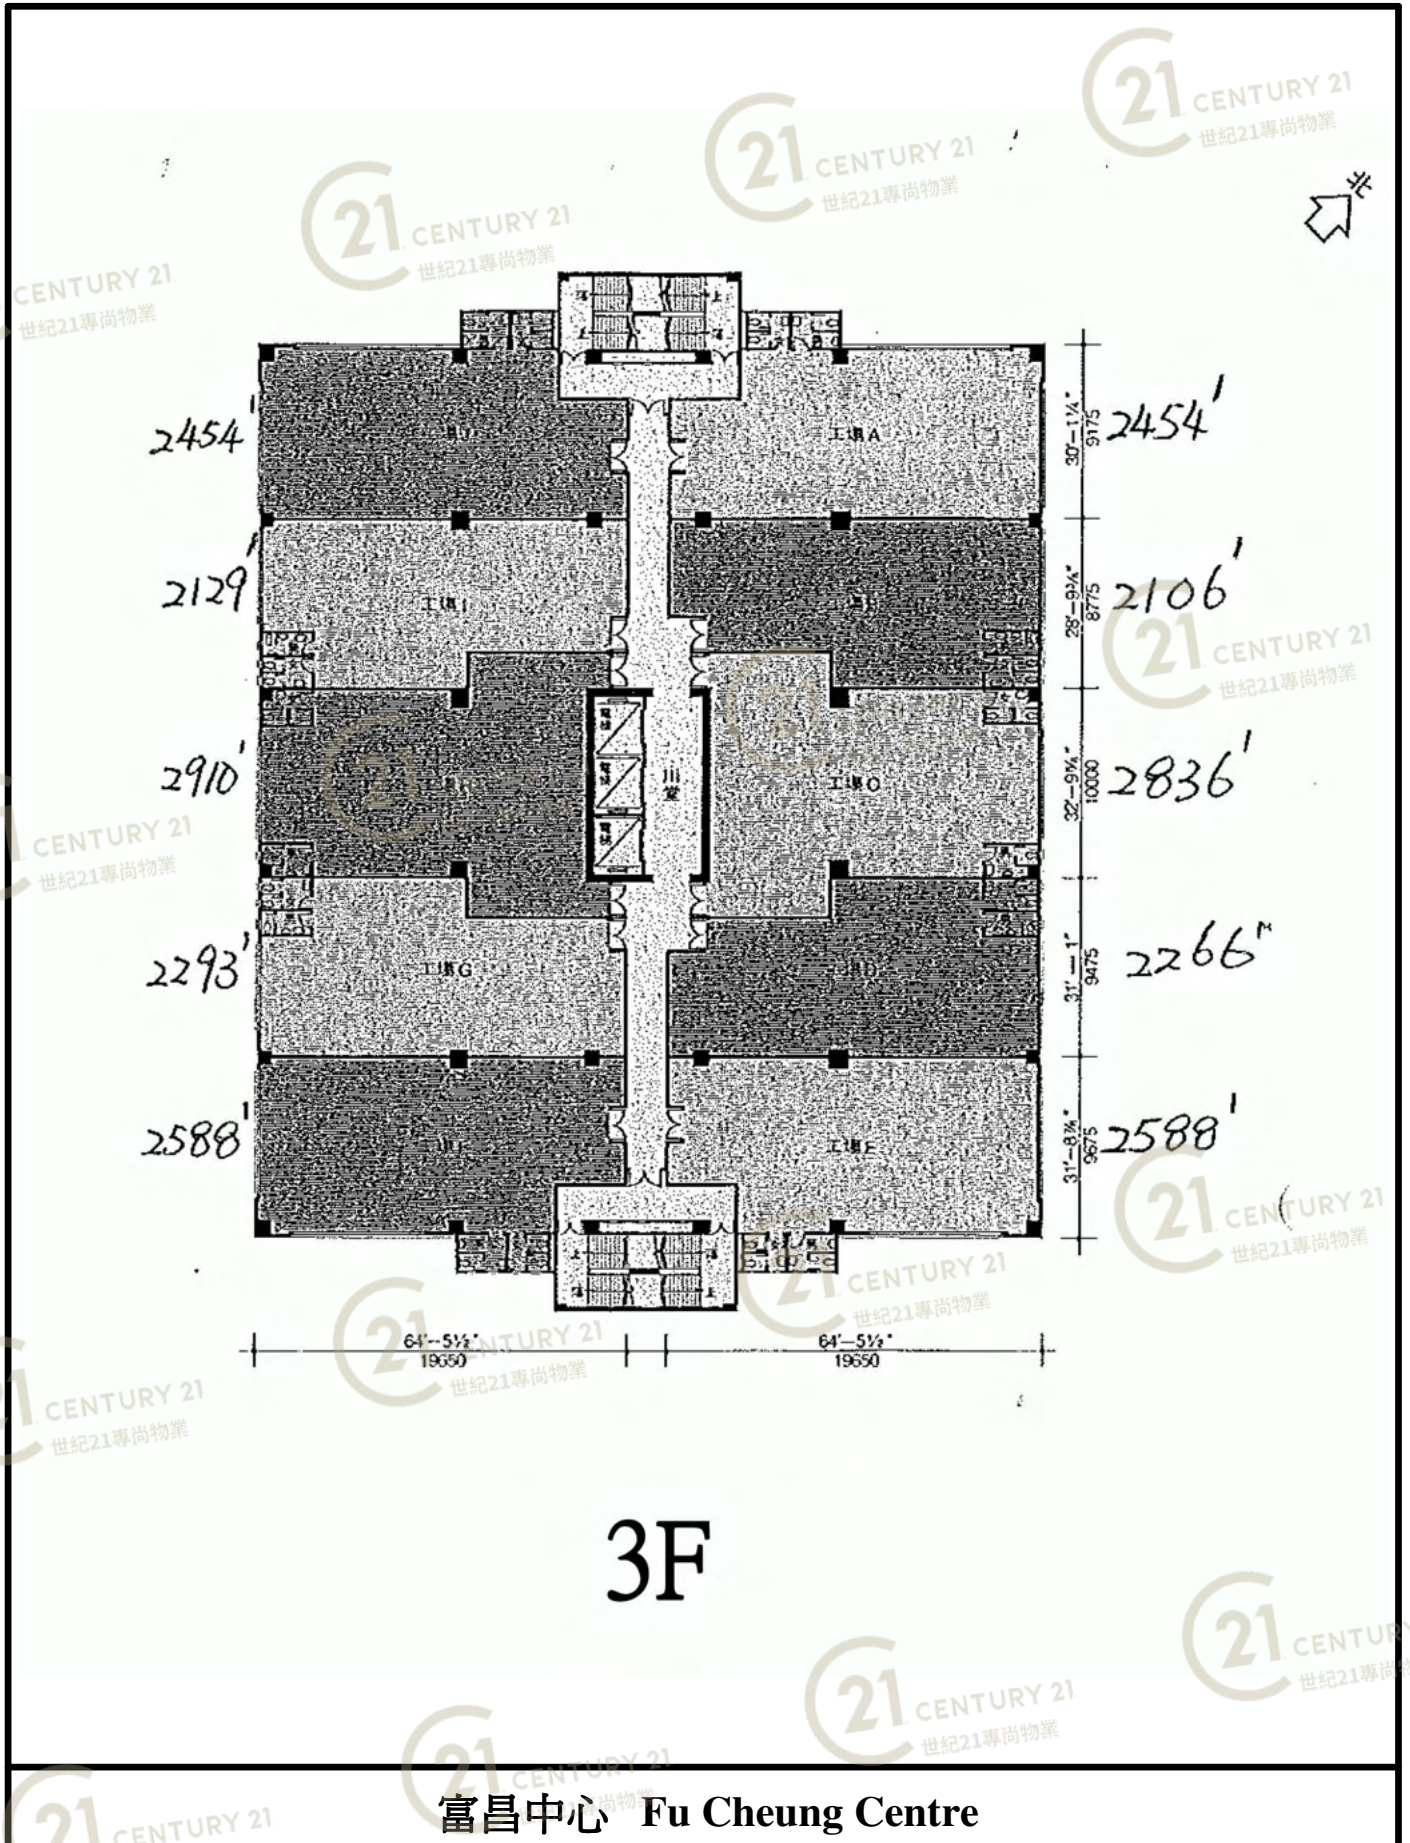

平面圖

Floor Plan

GROUND FLOOR PLAN

富昌中心 Fu Cheung Centre

NOT TO SCALE, FOR IDENTIFICATION PURPOSE ONLY

圖中所有數據比例，一概只作參考之用

平面圖

Floor Plan

1F

富昌中心 Fu Cheung Centre

NOT TO SCALE, FOR IDENTIFICATION PURPOSE ONLY

圖中所有數據比例，一概只作參考之用

平面圖

Floor Plan

NOT TO SCALE, FOR IDENTIFICATION PURPOSE ONLY
 圖中所有數據比例，一概只作參考之用

平面圖

Floor Plan

NOT TO SCALE, FOR IDENTIFICATION PURPOSE ONLY

圖中所有數據比例，一概只作參考之用

平面圖

Floor Plan

4-16F

富昌中心 Fu Cheung Centre

NOT TO SCALE, FOR IDENTIFICATION PURPOSE ONLY