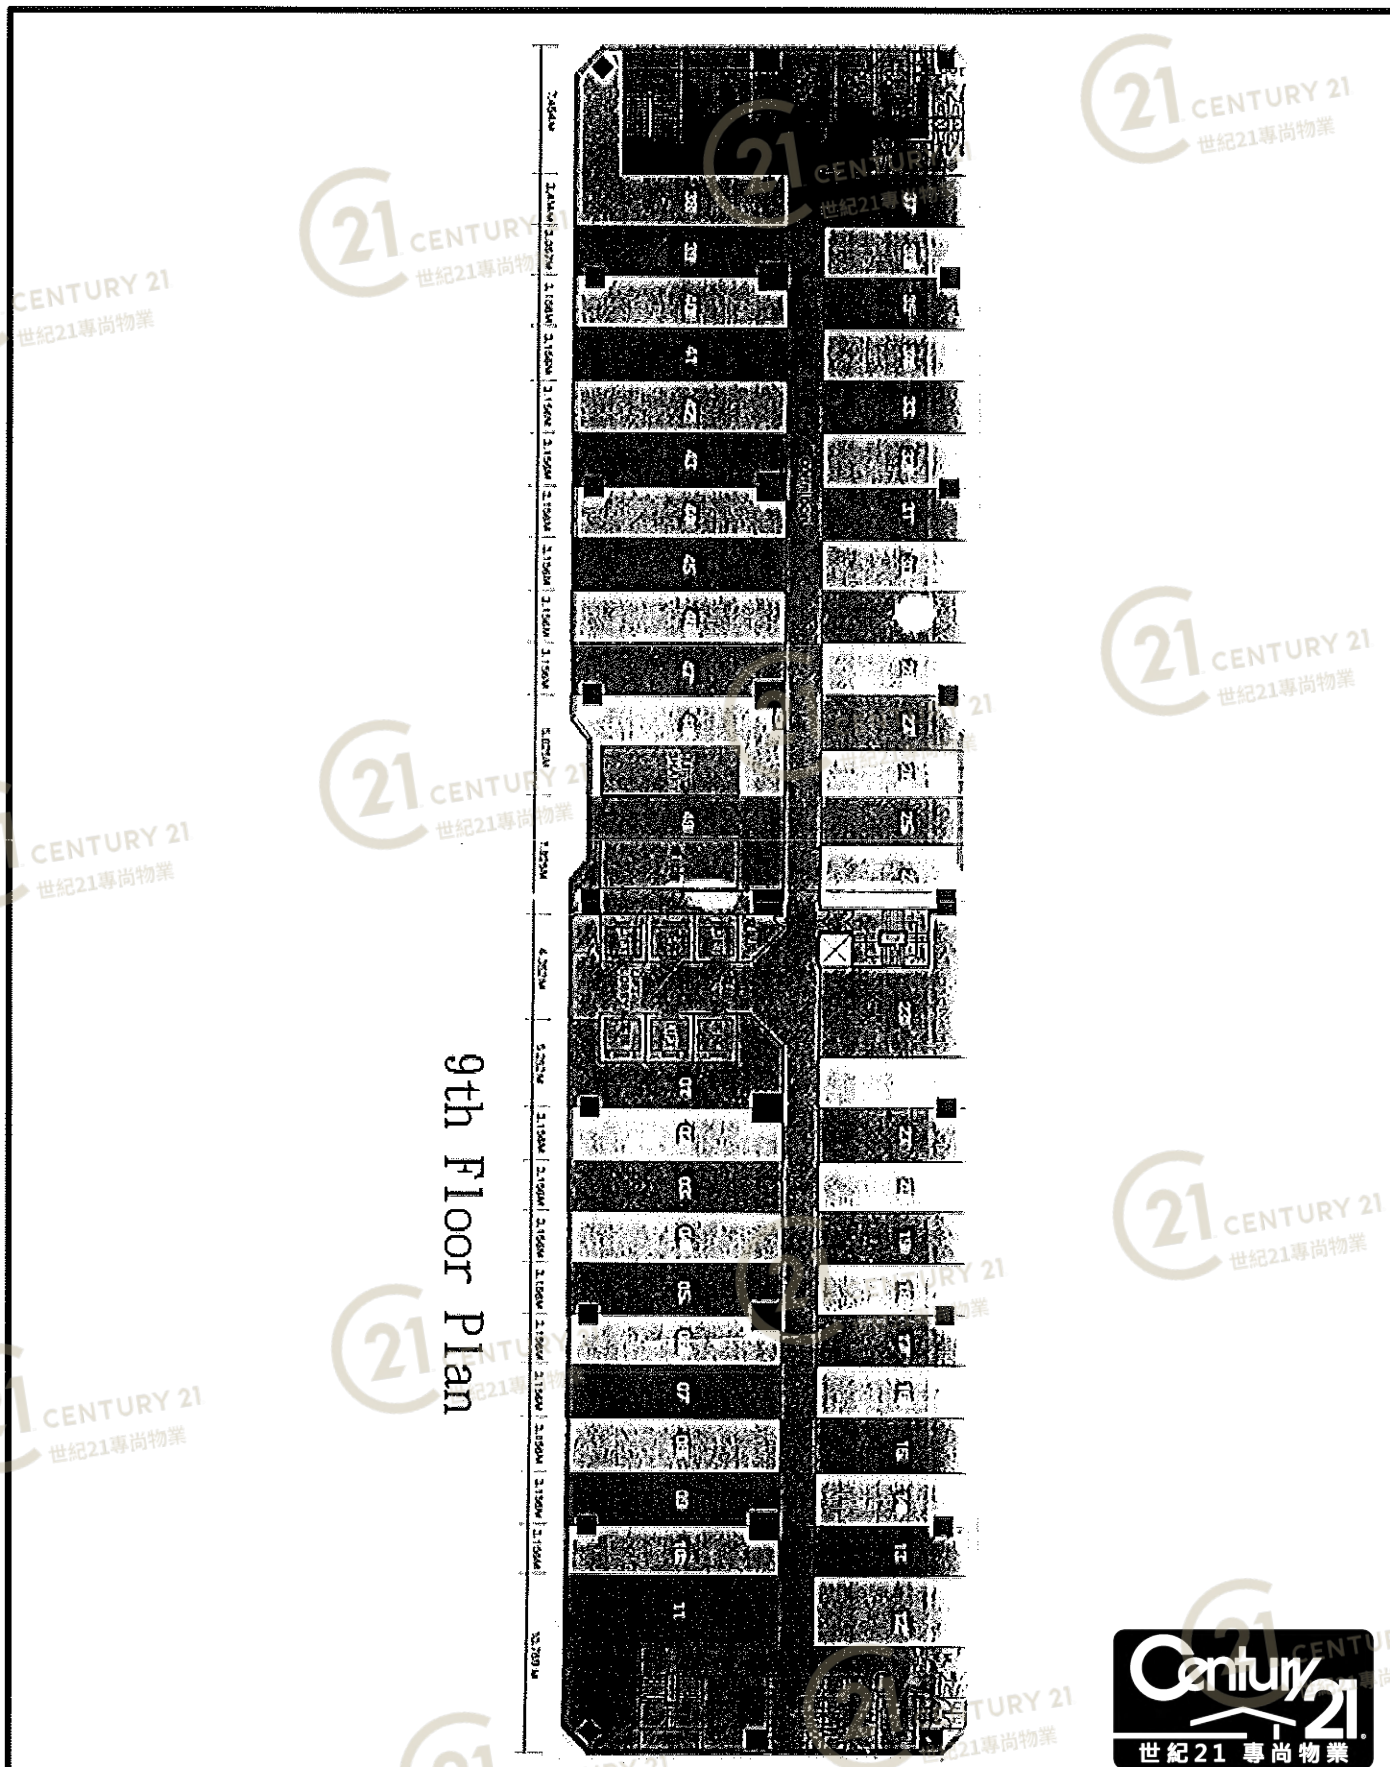

平面圖

Floor Plan

南豐中心 Nan Fung Centre

NOT TO SCALE, FOR IDENTIFICATION PURPOSE ONLY
圖中所有數據比例, 一概只作參考之用